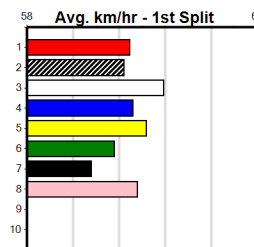

**Watchdog Tips:** 8 2 3 5 **Bet:** Quinella 2/8 (\$10 for 1000%)

**1**

**SINALOA ICON [M]** Resuming, can get the gun run throughout, place. **\$10.00**

BK Bitch Jul-22 Sire: JARVIS BALE Dam: TIJUANA ICON  
 Owner(s): Sullivan Sullivan (SYN), R Sullivan, M Sullivan Trainer: Marien Sullivan (East Shepparton)  
 Winning Distances: < 300m (0) 300 - 399m (0) 400 - 499m (0) 500 - 599m (0) 600 - 699m (0) > 700m (0)