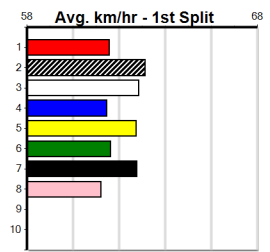

ASTON RIOT (2) was a good all the way winner here 3 starts back and she looks set to cross the red early and may prove hard to beat. BREE CABANG (3) can get a nice cart from the top elect early and she may be prominent throughout.

Watchdog Tips: 2 3 5 8 Bet: Trifecta 2/3,5,8/3,5,7,8 ($10 - 111.11%)

SHY CABANG [7] Been well beaten in recent times, place looks best $15.00
Owner(s): J Mangion
Winning Distances: < 300m (0) 300 - 399m (1) 400 - 499m (0) 500 - 599m (0) 600 - 699m (0) > 700m (0)
Winning Weights: 28.8(1)
Box History table and Prize Best Starts Trk/Dts APM

ASTON RIOT [7] Good all the way win here 3 starts back, go close. $2.80
Owner(s): R Borda
Winning Distances: < 300m (0) 300 - 399m (1) 400 - 499m (0) 500 - 599m (0) 600 - 699m (0) > 700m (0)
Winning Weights: 28.8(1)
Box History table and Prize Best Starts Trk/Dts APM

BREE CABANG [7] Can get a nice cart early in this, major player. $4.20
Owner(s): G Berry
Winning Distances: < 300m (0) 300 - 399m (0) 400 - 499m (1) 500 - 599m (0) 600 - 699m (0) > 700m (0)
Winning Weights: 28.3(1)
Box History table and Prize Best Starts Trk/Dts APM

FORWARD STEP [7] Drawn to find too much trouble here, needs luck. $21.00
Owner(s): UGLIETTA (SYN), J Uglietta, M Uglietta
Winning Distances: < 300m (0) 300 - 399m (1) 400 - 499m (0) 500 - 599m (0) 600 - 699m (0) > 700m (0)
Winning Weights: 32.0(1)
Box History table and Prize Best Starts Trk/Dts APM

ASTON NETWORK [7] Good turn of foot once balanced, can threaten. $5.00
Owner(s): R Borda
Winning Distances: < 300m (0) 300 - 399m (1) 400 - 499m (0) 500 - 599m (0) 600 - 699m (0) > 700m (0)
Winning Weights: 30.1(1)
Box History table and Prize Best Starts Trk/Dts APM