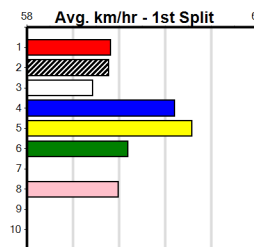

ELITE COLLARS AND LEADS (300+ RANK)

Distance: 450m, Race Type: Maiden, Total Prizemoney: $1,530
1st: $1,000, 2nd: $320, 3rd: $160, 4th: $50

ASTOM RUMBA (5) has the early speed to find the arm soon after box rise and she may prove a bit to classy for her rivals in this. BLUE ROSES (4) has met some promising types in her 3 starts to date and she can challenge here.

Watchdog Tips: 5 4 1 2 **Bet:** Win 5

Form Box	Wgt	Dist	Track	Date	Time	BON	Margin	1st/2nd (Time)	PIR	Checked	Comment	WR	Split 1	S/P	Grade

1

KRUGER ICON [M] **$7.00**

BK Dog **Oct-22** **Sire: MEPUNGA BLAZER** **Dam: SERENGETI ICON**

Owner(s): Sullivan Sullivan (SYN), R Sullivan, M Sullivan **Trainer: Robert Sullivan (East Shepparton)**

Winning Distances: < 300m (0) 300 - 399m (0) 400 - 499m (0) 500 - 599m (0) 600 - 699m (0) > 700m (0)

Winning Weights:

4th (7)	32.3	390	SHP	R1	15-Aug-24	23.06	22.36	4.50L MAJOR BASIL (22.74)	M/45	.	.	.	8.86	$21.20 M
5th (3)	32.5	390	SHP	R1	22-Aug-24	23.17	22.33	12.00 GOSSIP GIRL (22.40)	M/55	.	.	.	8.85	$30.40 T3-M
7th (4)	32.0	390	SHP	R1	07-Sep-24	23.48	22.49	13.00 BEAR IT IS (22.58)	S/88	.	VO	.	9.16	$3.50 M
6th (5)	32.0	450	SHP	R3	12-Sep-24	26.91	25.54	11.00 KRAKEN HONEY (26.15)	M/565	.	.	.	6.99	$32.00 M
3rd (6)	32.0	425	BEN	R2	18-Sep-24	24.77	24.12	6.00L RELEASED (24.37)	M/443	.	.	.	6.87	$52.70 T3-M
5th (4)	32.0	425	BEN	R2	25-Sep-24	24.85	24.05	8.50L BASEMENT (24.28)	M/334	.	.	.	6.70	$20.60 M
4th (6)	32.4	450	SHP	R3	17-Oct-24	26.60	25.57	6.50L SPARKLE PANTS (26.15)	M/553	.	.	.	6.88	$49.50 T3-M
3rd (2)	32.4	425	BEN	R1	06-Nov-24	24.65	23.88	6.50L CHATTANOOGA (24.21)	Q/233	.	.	.	6.70	$10.80 RW

Last 3 wins NOT included above

Box History

Bx	1st	2nd	3rd	4th	5th	6th	7th	8th
1								
2			1			1		
3					1		1	
4					1		1	
5						1		
6		1	1					
7				1				
8								

Prize Best $420.00
Starts 26.60(6)-17/10/24
Trk/Dts 11-0-0-2
APM 2-0-0-0
368

2

MASAI MARA ICON [M] **$8.50**

BK Bitch **Oct-22** **Sire: MEPUNGA BLAZER** **Dam: SERENGETI ICON**

Owner(s): Sullivan Sullivan (SYN), R Sullivan, M Sullivan **Trainer: Marien Sullivan (East Shepparton)**

Winning Distances: < 300m (0) 300 - 399m (0) 400 - 499m (0) 500 - 599m (0) 600 - 699m (0) > 700m (0)

Winning Weights:

8th (2)	26.2	390	SHP	R1	29-Aug-24	23.48	22.11	9.00L FAWN DINGO (22.88)	M/78	.	.	.	9.07	$22.50 M
6th (1)	26.4	390	SHP	R1	14-Sep-24	23.31	22.12	7.00L MORAINÉ GRACE (22.83)	M/45	.	.	.	8.58	$11.10 M
8th (5)	26.2	425	BEN	R2	18-Sep-24	25.54	24.12	17.00 RELEASED (24.37)	M/888	.	.	.	6.95	$19.70 T3-M
6th (6)	26.2	425	BEN	R2	25-Sep-24	24.97	24.05	10.00 BASEMENT (24.28)	M/456	.	.	.	6.73	$42.10 M
6th (5)	26.9	450	SHP	R6	10-Oct-24	26.52	25.67	12.00 JILLIBY MISH (25.74)	M/686	.	.	.	6.93	$37.60 M
3rd (6)	26.8	450	SHP	R3	24-Oct-24	26.37	25.59	1.00L EXECUTED DEED (26.31)	Q/453	.	.	.	6.88	$7.60 M
3rd (2)	26.8	450	SHP	R3	31-Oct-24	26.63	25.48	4.50L WHERE TO NEXT (26.32)	M/764	.	.	.	6.91	$22.20 T3-M
4th (5)	26.3	425	BEN	R1	06-Nov-24	24.71	23.88	7.50L CHATTANOOGA (24.21)	Q/344	.	.	.	6.88	$29.20 RW

Last 3 wins NOT included above

Box History

Bx	1st	2nd	3rd	4th	5th	6th	7th	8th
1						1		
2			1					1
3								
4			1					
5				1		1		1
6	1	1			1			
7							1	1
8								

Prize Best $850.00
Starts 26.37(6)-24/10/24
Trk/Dts 12-0-1-3
APM 3-0-0-2
626