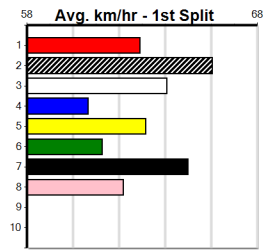

ONE MORE RACE TO GO (300+ RANK)

Distance: 390m, Race Type: Grade 5, Total Prizemoney: $1,530
1st: $1,000, 2nd: $320, 3rd: $160, 4th: $50

SHE IS SCARLETT (1) was racing in fine fashion prior to last start and she may only need an ounce of luck early to salute in this. SASSY PANAMA (5) was a solid all the way winner here 2 starts back and looks like a clear danger again.

Watchdog Tips: 1 5 2 3 Bet: Win 1

Form Box Wgt Dist Track Date Time BON Margin 1st/2nd (Time) PIR Checked Comment W/R Split 1 S/P Grade

SHE IS SCARLETT [5] Forget last start, racing well prior, can go close $5.00
Owner(s): R Whyte
Winning Distances: < 300m (0) 300 - 399m (2) 400 - 499m (1) 500 - 599m (1) 600 - 699m (0) > 700m (0)
Box History table and Prize Best Starts Trk/Dts APM

TWILIGHT SOFIA [5] Early speed, easier here than last few, big chance $3.20
Owner(s): T Van taarling
Winning Distances: < 300m (0) 300 - 399m (5) 400 - 499m (2) 500 - 599m (2) 600 - 699m (0) > 700m (0)
Box History table and Prize Best Starts Trk/Dts APM

BRAVADO [5] Far from disgraced in recent times, keep safe. $8.00
Owner(s): SBS (SYN), S Buccilli, B Buccilli, S Gardiner
Winning Distances: < 300m (0) 300 - 399m (5) 400 - 499m (1) 500 - 599m (0) 600 - 699m (0) > 700m (0)
Box History table and Prize Best Starts Trk/Dts APM

ASTON PLUS [5] May get shuffled back in this, looks unlikely. $10.00
Owner(s): T Whitford
Winning Distances: < 300m (0) 300 - 399m (4) 400 - 499m (3) 500 - 599m (0) 600 - 699m (0) > 700m (0)
Box History table and Prize Best Starts Trk/Dts APM

SASSY PANAMA [5] Solid all the way win here 2 back, major player. $4.00
Owner(s): Jamari (SYN), M Eccles, R George, J Keough
Winning Distances: < 300m (0) 300 - 399m (2) 400 - 499m (1) 500 - 599m (0) 600 - 699m (0) > 700m (0)
Box History table and Prize Best Starts Trk/Dts APM