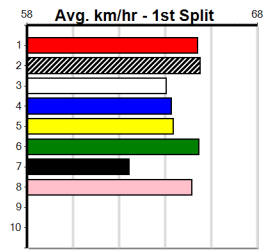

SKULL (5) has posted good wins in 2 of his last 3 starts and he may only need to step cleanly from the squeeze box here to win again. TASMAN HOPE (1) returned to form up the straight last start and he could be the main danger in this.

Watchdog Tips: 5 1 3 8 Bet: Win 5

1 **TASMAN HOPE (TAS)[5]** Returned to form up the straight last time, danger **$4.20**
BK Dog May-21 Sire: GENERAL DESTINI Dam: ALARMING BETTY
Owner(s): San Antonio (SYN), E Rinaldi, J Rinaldi Trainer: Kylie Norton (Craigieburn)
Winning Distances: < 300m (0) 300 - 399m (12) 400 - 499m (0) 500 - 599m (0) 600 - 699m (0) > 700m (0)
Winning Weights: 31.6(1) 32.5(5) 32.6(1) 32.8(1) 33.0(2) 33.1(1) 33.2(1)
2nd (7) 33.4 390 SHP R4 07-Sep-24 22.50 22.49 0.10L IN THEIR HONOUR (22.49) M/11 . . . . . 8.52 $2.30 5
1st (8) 33.0 390 SHP R4 14-Sep-24 22.51 22.12 0.50L THAI BUTTERFLY (22.54) M/11 . . . . . 8.40 $7.70 5
4th (8) 32.7 300 HVL R3 19-Sep-24 17.11 16.83 4.00L BANK ROBBER (16.83) M/2 . . . . . 3.94 $13.90 T3-5
8th (7) 32.8 390 SHP R3 03-Oct-24 23.23 22.08 15.00 SMOKIN' GRACIE (22.23) S/77 . . . . . 8.85 $18.90 T3-5
6th (3) 33.1 300 HVL R4 11-Oct-24 17.23 16.95 3.75L GLORIOUS GLORY (16.97) M/2 . . . . . 3.94 $13.20 T3-5
5th (2) 32.9 390 BAL R4 28-Oct-24 22.65 22.09 2.25L HELLBOY (22.51) Q/11 . . . SW . . 8.37 $13.50 T3-5
8th (1) 33.0 300 HVL R3 01-Nov-24 17.55 16.82 6.00L DONOGAL EXPRESS (17.14) M/2 . . . . . 3.98 $10.20 T3-5
1st (7) 33.0 300 HVL R3 08-Nov-24 17.01 16.77 1.75L ELLIOTT NESS (17.13) M/1 . . . . . 3.97 $4.50 T3-5
Last 3 wins NOT included above
1st (5) 32.5 390 SHP R5 18-Jan-24 22.46 22.46 0.50L MARKET BLUE (22.48) Q/11 . . . . . 8.38 $11.40 T3-5
1st (5) 32.5 390 BAL R4 08-Apr-24 22.41 22.25 1.75L MY GIRL TORI (22.52) Q/11 . . . . . 8.32 $5.40 T3-5
1st (3) 33.2 300 HVL R4 26-Jul-24 16.97 16.76 2.00L SHE IS SCARLET (17.10) M/1 . . . . . 3.93 $4.00 T3-5
Box History: Bx 1st 2nd 3rd 4th 5th 6th 7th 8th
1 1 1 1 1 1 1 1
2 2 5 2 1 2 1 2
3 1 1 1 1 2 4 1
4 1 3 3 1 1 1 1
5 4 1 3 1 1 1 1
6 1 1 1 1 1 1 1
7 1 4 3 1 1 1 1
8 2 2 2 1 1 1 1
Prize Best $19195.00
Starts 22.46(5)-18/1/24
Trk/Dts 69-12-17-5
APM 21-2-6-1 4655