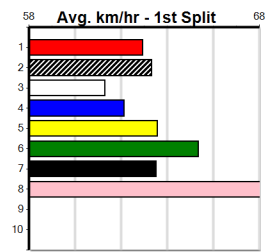

SHEPPARTON RACE 13 (300+ RANK)

Distance: 390m, Race Type: Grade 5, Total Prizemoney: $1,530
1st: $1,000, 2nd: $320, 3rd: $160, 4th: $50

KAORI (2) showed early speed in her good placing here 3 starts back and she may only need to step on terms to win in this. PERFECT REVENGE (6) can show a good turn of foot once fully balanced and he can be prominent throughout.

Watchdog Tips: 2 6 8 7 Bet: Win 2

Form Box Wgt Dist Track Date Time BON Margin 1st/2nd (Time) PIR Checked Comment W/R Split 1 S/P Grade
GOLDEN STATE [5] Been too slow early in recent times, needs to step $10.00
Owner(s): D Petersen
Winning Distances: < 300m (0) 300 - 399m (1) 400 - 499m (6) 500 - 599m (0) 600 - 699m (0) > 700m (0)
Winning Weights: 32.6(2) 33.1(1) 33.2(1) 33.5(1) 34.0(1) 34.1(1)
7th (7) 32.4 450 SHP R7 07-Sep-24 26.28 25.49 9.00L REGENERATE (25.65) S/556 . . . . . 6.84 $26.40 5
7th (6) 32.6 390 SHP R4 12-Sep-24 23.05 22.24 8.00L ESPECIAL BLONDE (22.52) S/67 . . . . . 8.70 $39.30 5
7th (5) 32.6 410 HOR R12 17-Sep-24 24.99 23.11 19.00 DASH OF SALLY (23.72) S/77 . . . . . 10.97 $53.60 5
8th (3) 32.4 425 BEN R12 26-Sep-24 25.64 24.09 15.00 LALA NOEL (24.59) S/888 . . . . . 6.92 $28.60 T3-5
7th (2) 32.2 350 HVL R7 02-Oct-24 20.53 19.63 7.50L PURE PROMISE (20.03) M/7 . . . . . 7.01 $71.80 5
6th (5) 32.4 390 SHP R13 10-Oct-24 23.22 22.16 7.00L MARIETTA ICON (22.76) M/66 . . . . . 8.81 $67.70 5
7th (1) 33.1 400 GEL R12 02-Nov-24 23.60 22.24 16.00 ROSCOE BALE (22.52) M/77 . . . . W 8.74 $93.90 5H
6th (3) 32.5 400 GEL R13 05-Nov-24 23.62 22.46 9.50L QUEEN MAGGIE (22.98) M/55 . . . . . 8.74 $56.10 5
Last 3 wins NOT included above
1st (6) 34.1 425 BEN R10 26-Mar-24 24.40 23.91 0.05L RAGING COOPER (24.40) M/331 . . . SW . 6.74 $57.20 5H
1st (6) 33.1 400 MTG R5 23-May-24 23.70 23.17 0.75L BULSARA (23.74) 0 . . . SAMP 11.37 $3.10 RW
1st (3) 32.6 400 MTG R11 22-Aug-24 23.66 23.23 2.50L QUANTUM MASTER (23.84) . . . . . 11.04 $5.50 RW

KAORI [5] Showed speed in good placing here 3 back, go close $6.00
Owner(s): C Knott
Winning Distances: < 300m (0) 300 - 399m (1) 400 - 499m (3) 500 - 599m (0) 600 - 699m (0) > 700m (0)
Winning Weights: 25.0(1) 25.6(1) 26.0(1) 26.1(1)
2nd (2) 25.9 390 SHP R11 30-May-24 22.44 22.15 0.25L OUR DREAMER (22.42) M/32 . . . . . 8.64 $10.20 5
7th (3) 25.7 390 SHP R11 27-Jun-24 23.35 22.29 13.00L ASTON ARETHA (22.46) M/77 . . . . . 9.37 $35.90 5
6th (2) 25.6 300 HVL R11 12-Jul-24 17.62 16.68 7.00L CLARK (17.16) M/6 . . . . . 4.16 $43.40 T3-5
7th (3) 25.6 390 SHP R12 25-Jul-24 23.24 22.20 12.00L FEATHERS (22.45) M/68 . . . . . 8.89 $13.80 T3-5
8th (3) 26.5 300 HVL R8 19-Sep-24 17.48 16.83 7.00L THAI BUTTERFLY (17.02) M/7 . . . . . 4.06 $41.90 T3-5
3rd (6) 26.7 390 SHP R13 03-Oct-24 22.49 22.08 0.50L ROMENA CHARM (22.46) M/22 . . . . . 8.66 $13.70 T3-5
6th (1) 26.7 390 SHP R12 12-Oct-24 22.73 21.99 6.50L HARTLAND PRINCE (22.29) M/34 . . . . . 8.67 $23.90 5
6th (7) 26.7 390 SHP R13 24-Oct-24 22.87 22.09 4.25L SKULL (22.58) M/76 . . . . . 8.93 $6.00 5
Last 3 wins NOT included above
1st (5) 25.0 425 BEN R2 17-May-23 24.68 24.03 6.50L HOTSPOT HERO (25.12) M/111 . . . . . 6.63 $10.10 M
1st (4) 25.6 425 BEN R4 17-Jan-24 24.43 24.19 0.25L ESPECIAL DIGGER (24.45) M/222 . . . . SW . 6.58 $10.30 7
1st (5) 26.0 300 HVL R12 10-May-24 17.17 16.89 0.50L CRACKERJACK MAXY Q/1 . . . . . 3.97 $11.50 T3-5