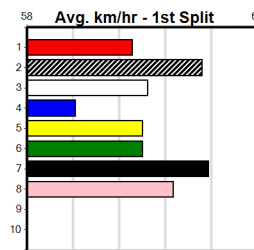

Distance: 450m, Race Type: Grade 7, Total Prizemoney: $1,530
1st: $1,000, 2nd: $320, 3rd: $160, 4th: $50

INSANE (8) was an emphatic winner this track and distance last time he drew this box and looks the one to beat. LUCKY LISA (2) showed good early burn when a competitive fourth here last start and should be in the mix. LITTE TIC (1) is racing well.

Watchdog Tips: 8 2 1 7 Bet: Box Quinella 1,2,8 ($10 for 333.33%)

Form Box Wgt Dist Track Date Time BON Margin 1st/2nd (Time) PIR Checked Comment W/R Split 1 S/P Grade

LITTLE TIC [7] Racing in career best form, major player. $2.20
WBK Bitch Mar-22 Sire: PURE TITANIUM Dam: CRUISING FOUR
Owner(s): J Condo
Trainer: Judith Condo (Pyramid Hill)
Winning Distances: < 300m (0) 300 - 399m (0) 400 - 499m (1) 500 - 599m (0) 600 - 699m (0) > 700m (0)
Winning Weights: 27.0(1)
3rd (8) 26.9 485 HOR R7 03-Sep-24 27.90 27.28 6.50L KURRACA KID (27.45) S/654 . . . 6.98 $44.00 X67
6th (7) 27.1 450 SHP R9 07-Sep-24 26.28 25.49 6.50L AS YOU WERE (25.84) M/666 . . . 6.88 $14.60 7
5th (1) 27.1 485 HOR R9 15-Sep-24 28.33 27.30 5.50L HURRICANE BERT (27.97) M/343 . . . 6.94 $24.20 7
6th (3) 26.6 485 HOR R3 08-Oct-24 28.74 27.70 15.00L TOXIC SLIME (27.73) M/666 . . . 6.98 $26.10 X67
(-) 26.8 425 BEN 16-Oct-24 25.01 . . . 5.50L Trial Cleared S/33 . . . 3of4 . 6.85 . . .
2nd (6) 26.7 425 BEN R3 26-Oct-24 24.40 24.08 4.50L PERFECT LIAM (24.09) M/222 . . . 6.73 $52.40 7
3rd (4) 26.8 425 BEN R10 29-Oct-24 24.41 24.05 4.00L PERFECT SOUL (24.13) M/433 . . . 6.72 $7.90 7
3rd (7) 27.1 425 BEN R9 04-Nov-24 24.33 23.81 3.25L GOSSIP GIRL (24.11) M/443 . . . 6.72 $22.80 T3-7
Last 3 wins NOT included above
1st (5) 27.0 425 BEN R1 17-May-24 25.09 23.88 0.50L PAW VARNER (25.12) M/463 . . . 6.78 $14.30 M

Box History
Bx 1st 2nd 3rd 4th 5th 6th 7th 8th
1 1 2 1 1 1 1 1
2 1 1 1 1 1 1 1
3 1 1 1 1 1 1 1
4 1 1 1 1 1 1 1
5 1 1 1 1 1 1 1
6 1 1 1 1 1 1 1
7 1 1 1 1 1 1 1
8 1 1 1 1 1 1 1
Prize Best $4480.00
Starts 25.97(7)-15/2/24
Trk/Dts 30-1-2-7
APM 2-0-0-0
1902

LUCKY LISA [7] Showed early speed here last week, danger. $4.80
WBK Bitch Mar-23 Sire: FERNANDO BALE Dam: MEPUNGA SPECTRE
Owner(s): J Shaw
Trainer: James Shaw (Seymour)
Winning Distances: < 300m (0) 300 - 399m (0) 400 - 499m (1) 500 - 599m (0) 600 - 699m (0) > 700m (0)
Winning Weights: 28.6(1)
2nd (2) 29.0 390 SHP R1 16-Sep-24 22.57 22.08 0.50L SPIRITED OLIVER (22.54) M/22 . . . 8.52 $3.60 M
4th (5) 28.8 300 HVL R2 22-Sep-24 17.11 16.59 1.25L FULL OF FUN (17.03) M/3 . . . 4.02 $14.50 MH
3rd (1) 28.6 400 GEL R3 28-Sep-24 22.79 22.46 3.75L SPEEDY EASY (22.54) Q/33 . . . 8.61 $2.40 M
4th (8) 28.6 450 SHP R1 07-Oct-24 25.90 25.40 5.00L COPPER RUSH (25.56) M/233 . . . 6.69 $2.60 M
1st (7) 28.6 450 SHP R1 14-Oct-24 25.78 25.13 0.50L SKY SPRINGER (25.80) Q/322 . . . 6.71 $2.40 M
7th (1) 28.9 525 MEP R4 23-Oct-24 31.33 29.89 13.00 GOLD MAREE (30.47) M/3456 . . . 5.20 $9.50 X67
6th (5) 28.9 450 SHP R9 28-Oct-24 25.91 25.13 7.00L UP HILL SHILOH (25.44) S/666 . . . 6.77 $7.10 X67
4th (2) 29.3 450 SHP R9 07-Nov-24 25.78 25.42 2.75L MONEY PALACE (25.60) M/112 . . . 6.68 $3.90 T3-7
Last 3 wins NOT included above

Box History
Bx 1st 2nd 3rd 4th 5th 6th 7th 8th
1 1 1 1 1 1 1 1
2 1 1 1 1 1 1 1
3 1 1 1 1 1 1 1
4 1 1 1 1 1 1 1
5 1 1 1 1 1 1 1
6 1 1 1 1 1 1 1
7 1 1 1 1 1 1 1
8 1 1 1 1 1 1 1
Prize Best $2760.00
Starts 25.78(7)-14/10/24
Trk/Dts 9-1-1-1
APM 4-1-0-0
2544