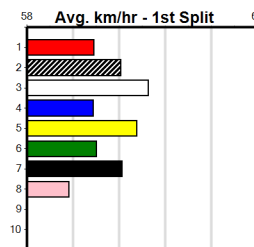

13 RACES TODAY (300+ RANK)

1
5:16PM

(VIC time)

Distance: 390m, Race Type: Maiden, Total Prizemoney: $1,530
1st: $1,000, 2nd: $320, 3rd: $160, 4th: $50

ORA BANDA GOLD (8) will find this much easier than his first 3 starts and he looks to have a bit too much class for his rivals here. NANA'S REBEL (1) has been far from disgraced in her last two starts and she could be the danger in this.

Watchdog Tips: **8** **1** **7** **2** **Bet:** Trifecta 8/1,2,7/1,2,7 ($10 - 166.67%)

Form Box	Wgt	Dist	Track	Date	Time	BON	Margin	1st/2nd (Time)	PIR	Checked	Comment	WR	Split 1	S/P	Grade

1

NANA'S REBEL [M] **$7.00**

WBK Bitch **Mar-22** Sire: PURE TITANIUM Dam: CRUISING FOUR

Owner(s): J Condo Trainer: Judith Condo (Pyramid Hill)

Winning Distances: < 300m (0) 300 - 399m (0) 400 - 499m (0) 500 - 599m (0) 600 - 699m (0) > 700m (0)

Winning Weights:

5th (5)	29.3	410	HOR	R1	09-Jul-24	24.20	22.97	8.00L SMILING BEE (23.67)	M/55	.	.	.	10.70	$32.30	M
5th (3)	29.0	390	SHP	R1	26-Aug-24	23.16	22.16	11.00 DARRA RUBY (22.44)	S/65	.	.	W	8.88	$132.90	MH
7th (6)	29.2	410	HOR	R1	03-Sep-24	24.11	23.05	6.50L SUNTORY LISA (23.68)	M/66	.	.	W	10.94	$15.20	M
5th (6)	29.6	410	HOR	R3	15-Sep-24	24.81	23.03	20.00 UP HILL SHILOH (23.48)	S/55	.	.	.	11.30	$68.00	M
5th (7)	28.8	425	BEN	R2	19-Oct-24	24.72	24.08	7.00L SCOOP THE LOOT (24.24)	S/655	.	.	.	6.86	$27.10	M
6th (2)	28.6	425	BEN	R2	26-Oct-24	24.82	24.08	8.50L TAKE NOTICE (24.23)	S/877	.	.	.	6.86	$56.00	M
4th (1)	29.2	425	BEN	R3	29-Oct-24	25.06	24.05	6.00L COCONUT FELIPE (24.67)	S/334	.	.	.	6.83	$6.80	M
4th (1)	29.3	425	BEN	R2	04-Nov-24	24.95	23.81	14.00 SHOOT THE BREEZE (24.02)	S/774	.	.	.	6.99	$39.50	T3-M

Last 3 wins NOT included above

Box History								
Bx	1st	2nd	3rd	4th	5th	6th	7th	8th
1				3				
2						2		
3					2			
4				2	1	2	1	
5								1
6	1				1			1
7								1
8				1	1	1	1	1

Prize Best	$695.00
Starts	23.16(3)-26/8/24
Trk/Dts	26-0-1-0
APM	2-0-0-0
	249

2

RITA MAY [M] **$8.50**

F Bitch **Feb-23** Sire: GOOD ODDS HARADA Dam: PIRATES PATCH

Owner(s): M Davis Trainer: Glenn Maxwell (Heathcote)

Winning Distances: < 300m (0) 300 - 399m (0) 400 - 499m (0) 500 - 599m (0) 600 - 699m (0) > 700m (0)

Winning Weights:

5th (2)	28.8	425	BEN	R1	05-Oct-24	25.31	23.52	10.00 OREGON HUTAN (24.63)	Q/168	.	.	.	6.71	$8.00	M
5th (8)	29.0	425	BEN	R1	11-Oct-24	25.31	23.69	13.00 CANDLES (24.45)	M/466	.	.	.	6.75	$4.80	M
8th (6)	29.3	390	SHP	R1	17-Oct-24	23.68	22.22	16.00 UNLEASH GIGI (22.58)	S/77	.	.	.	8.96	$7.40	T3-M
4th (3)	28.9	390	SHP	R2	24-Oct-24	23.25	22.09	11.00 ASTON RIOT (22.49)	M/63	.	.	.	8.86	$9.40	M
5th (5)	29.3	425	BEN	R2	26-Oct-24	24.78	24.08	8.00L TAKE NOTICE (24.23)	M/454	.	.	.	6.75	$64.40	M

Last 3 wins NOT included above

Box History								
Bx	1st	2nd	3rd	4th	5th	6th	7th	8th
1								
2					1			
3				1				
4								
5					1			
6								1
7								
8					1			

Prize Best	$50.00
Starts	23.25(3)-24/10/24
Trk/Dts	5-0-0-0
APM	2-0-0-0
	50