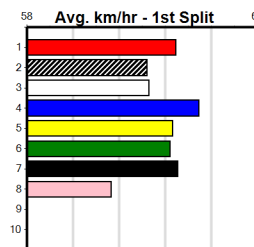

SHEPP CITY FENCING (300+ RANK)

Distance: 390m, Race Type: Grade 5, Total Prizemoney: $1,530
1st: $1,000, 2nd: $320, 3rd: $160, 4th: $50

THAI MOGWAI (8) is ideally drawn and looks an each way special in this class. NARCISSUS (5) knows this circuit better than most and should be on the speed from the outset. DAKODA SUNSET (2) is drawn to run a bold race.

Watchdog Tips: [8] [5] [2] [7] Bet: Win 8

THUNDER PIE [5] Comes into calculations off this draw. $11.00
Owner(s): D Shovan
Winning Distances: < 300m (0) 300 - 399m (3) 400 - 499m (1) 500 - 599m (0) 600 - 699m (0) > 700m (0)
Trainer: David Shovan (Powlett Planes)

DAKODA SUNSET [5] Drawn to settle on the speed, key player. $10.00
Owner(s): V Arnett-dunlop
Winning Distances: < 300m (0) 300 - 399m (6) 400 - 499m (0) 500 - 599m (0) 600 - 699m (0) > 700m (0)
Trainer: Vivienne Arnett-dunlop (Seymour)

LATIN RHYTHM [5] Up to this class, can threaten with even luck. $7.00
Owner(s): C Knott
Winning Distances: < 300m (0) 300 - 399m (2) 400 - 499m (2) 500 - 599m (0) 600 - 699m (0) > 700m (0)
Trainer: Cameron Knott (Mt Camel)

FLAMING SMUDGER [5] *** SCRATCHED *** $16.00
Owner(s): P Ellis
Winning Distances: < 300m (0) 300 - 399m (1) 400 - 499m (1) 500 - 599m (2) 600 - 699m (0) > 700m (0)
Trainer: Paul Ellis (Heathcote)

NARCISSUS [5] Veteran around this circuit, early speed, danger $3.40
Owner(s): INTEGRITY GREYHOUND SYNDICATIONS (SYN), T Cogger, M Cogger
Winning Distances: < 300m (0) 300 - 399m (7) 400 - 499m (9) 500 - 599m (0) 600 - 699m (0) > 700m (0)
Trainer: Brenda Kinder (Girgarre)

1

2

3

4

5