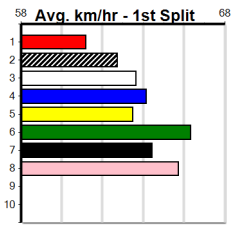

G'DAY CHEF CATERERS (300+ RANK)

Distance: 400m, Race Type: Mixed 6/7, Total Prizemoney: \$1,530
1st: \$1,000, 2nd: \$320, 3rd: \$160, 4th: \$50

9

5:09PM

(VIC time)

MAGIC OUTLAW (4) showed her true talent with a handy 22.93 win here last time and she will prove hard to reel in again. NO CHARGE (8) led for a long way last time and the wide draw should suit today. OUR ELLIE (6) is better than her form reads