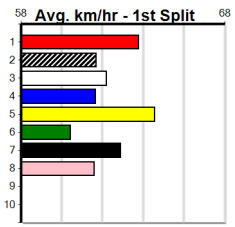

VIATEK (300+ RANK)

Distance: 400m, Race Type: Maiden, Total Prizemoney: $1,530
1st: $1,000, 2nd: $320, 3rd: $160, 4th: $50

4

3:22PM

(VIC time)

BENNACHIE LANE (8) caught the eye when placed here two runs back and he can go one better today. ULTIMATE LEXI (1) is drawn to be on the pace from the outset and she will continue to get stronger. WEEONA BELLA (5) has solid claims

Watchdog Tips: **8** **1** **5** **6** **Bet:** **Box Quinella 1,5,8 ($10 for 333.33%)**