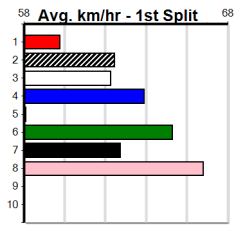

MY COOL BREEZE (3) has been placed in two of her past three and she is expected to fire fresh.
NOAH DEAR (8) has the speed to cross and lead and he will give a great sight. ARCHER SEVEN (6) has shown some talent.

Watchdog Tips: **3** **8** **6** **4** Bet: Trifecta 3/4,6,8/4,6,8 ($10 - 166.67%)

1 CONTAGIOUS ALLEN [M] *Yet to hit the scoreboard, prefer to watch*
BK D Jan-22 STAGGER **FINANCIAL TARRA** **$12.00**

Trainer: Cindy Fulford (Maffra)
7th (8) 29.9 400 WGL R1 03-Oct-24 23.83 22.58 13.00LJUICY GOSSIP (22.95) S/77 . . . . 8.83 $164.30 T3-M
6th (8) 30.6 435 SLE R1 18-Oct-24 25.66 24.54 16.00LWESTERN EMPIRE (24.54) S/644 . . . . 5.48 $74.30 T3-M
8th (8) 30.4 435 SLE R2 23-Oct-24 26.55 24.65 14.00LDON'T BLAME ME (25.57) S/747 . . . . 5.66 $49.30 M
6th (1) 30.1 435 SLE R1 05-Nov-24 26.01 24.54 9.00LCATCH DOT (25.40) S/644 . . . . 5.87 $20.30 T3-M

Owner(s): L Fulford

Winning Boxes

1	2	3	4	5	6	7	8
Prize							
Best							
Starts							
Trk/Dst							
APM							

2 CRYPTO TIGER [M] *Steady record here to date, look to others*
BD D Sep-22 ASTON RUPEE **PRINCESS LACE** **$21.00**

Trainer: Brendan De rozario (Cranbourne East)
3rd (7) 33.8 300 HVL R1 06-Oct-24 17.71 16.60 0.10LREDGUM WARS (17.71) M/6 . . . . 4.12 $54.60 M
8th (7) 33.7 390 SHP R1 12-Oct-24 23.35 21.99 16.00LBROWSER (22.29) S/88 . . . . 9.03 $25.50 M
6th (7) 33.9 400 WGL R1 25-Oct-24 24.20 22.52 16.00LCAPED CRUSADER (23.12) S/66 . . . . 8.98 $15.10 M
4th (2) 34.4 400 WGL R2 31-Oct-24 23.64 22.67 2.50LJEANNIE ACT (23.47) S/54 . . . . V0 8.62 $22.20 T3-M

Owner(s): Crypto Syndicate (SYN), B De rozario, M Brigham

Winning Boxes

1	2	3	4	5	6	7	8
Prize							
Best							
Starts							
Trk/Dst							
APM							

3 MY COOL BREEZE [M] *Resuming, shown enough talent to date, yes*
BE B Jan-22 MY REDEEMER **ZERO COOL** **$1.90**

Trainer: Michelle Nolan (Devon Meadows)
4th (7) 26.3 400 WGL R2 21-Mar-24 23.28 22.63 5.50LCHANCY NANCY/ASTON S/54 . . . . 8.85 $3.40 M
3rd (1) 25.9 460 WGL R3 30-Mar-24 26.11 25.97 0.50LĒŅĒĹĲĒ RŌĀĎ (26.09) M/111 . . . . 6.56 $3.10 M
6th (8) 26.1 425 BEN R1 26-Apr-24 24.93 23.85 11.00LCANYA LIBBY (24.19) Q/456 . . . . W 6.83 $5.00 M
3rd (2) 26.3 460 WGL R2 13-Aug-24 26.33 25.71 3.00LSTAR COMMAND (26.12) M/444 . . . . 6.87 $3.70 MH

Owner(s): Brothers from other mothers (SYN), B Nolan, J Oliver, J Lamont

Winning Boxes

1	2	3	4	5	6	7	8
Prize							
Best							
Starts							
Trk/Dst							
APM							

4 HOW HIGH JIVE [M] *Needs to lead, will get tired, place best*
BK B Jan-22 BEWILDERING **HOW HIGH JAZZ** **$10.00**

Trainer: Jade Mifsud (Hernes Oak)
2nd (6) 26.3 400 WGL R1 13-Sep-24 23.56 22.67 2.25LGRAND BAZAAR (23.41) M/11 . . . . 8.51 $9.50 M
7th (6) 25.8 400 WGL R2 20-Sep-24 23.95 22.68 12.00LBLESSED RAIN (23.16) S/55 . . . . 8.82 $35.50 M
5th (6) 26.0 400 WGL R1 26-Sep-24 23.46 22.85 7.00LJUMBURK DAMIEN (22.99) M/11 . . . . 8.54 $9.40 T3-M
4th (3) 25.9 400 WGL R1 03-Oct-24 23.57 22.58 9.00LJUICY GOSSIP (22.95) M/33 . . . . 8.67 $5.70 T3-M

Owner(s): J Mifsud

Winning Boxes

1	2	3	4	5	6	7	8
Prize							
Best							
Starts							
Trk/Dst							
APM