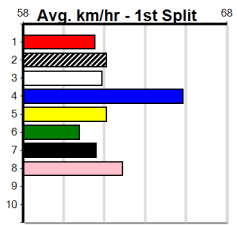

SPORTSBET SAME RACE MULTI (300+ RA

Distance: 400m, Race Type: Grade 5, Total Prizemoney: $1,530
1st: $1,000, 2nd: $320, 3rd: $160, 4th: $50

BE RUGGED (1) is drawn to hold the early lead and he won't get a better chance to return to the winners list. CERTAIN MAGIC (4) has a solid record here and she can settle on the speed. SWOOPING SWAN (3) has solid claims

Watchdog Tips: **1** **4** **3** **7** **Bet:** **Win 1**