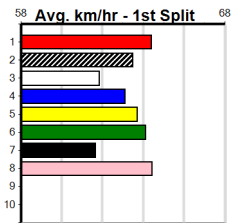

OAKS SUPER BOX (300+ RANK)

Distance: 400m, Race Type: Mixed 6/7, Total Prizemoney: $1,530
1st: $1,000, 2nd: $320, 3rd: $160, 4th: $50

SPICY MADAM (8) has the speed to cross and lead and this is the easiest race she has contested for a while. CONNOR FLYNN JET (2) has solid claims

Watchdog Tips:

8

2

3

6

Bet:

Win 8

Main table containing race details for 10 races, including horse names, trainers, odds, and winning boxes.