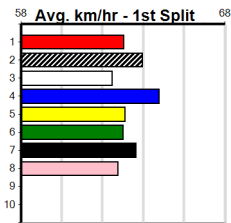

SHIMA SHINE AT STUD (300+ RANK)

Distance: 460m, Race Type: Grade 5, Total Prizemoney: $1,530
1st: $1,000, 2nd: $320, 3rd: $160, 4th: $50

TARGET RANGE (5) is better than her form reads and she has the class edge over her rivals. RUN KITTY RUN (8) was impressive last time out

Watchdog Tips:

5

8

4

3

Bet:

Win 5