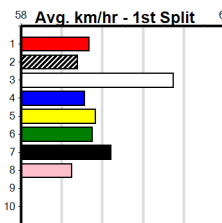

PHOTO MAN AT STUD (300+)

Distance: 400m, Race Type: Maiden, Total Prizemoney: $1,530

1st: $1,000, 2nd: $320, 3rd: $160, 4th: $50

2

2:42PM

(VIC time)

ARKA CHIEF (3) is armed with slick early speed and he should turn for home with a nice break.
PAGODA GROWLER (8) has been luckless to date and she is drawn to make amends.
MARSHMALLOW (7) is better than her form indicates.

Watchdog Tips:

3

8

7

2

Bet:

Trifecta 3/2,7,8/2,6,7,8 ($10 - 111.11%)