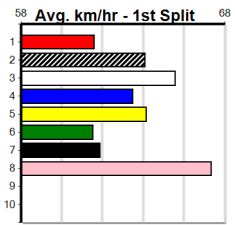

Warragul

SENNACHIE AT STUD (300+ RANK)

Distance: 400m, Race Type: Grade 5, Total Prizemoney: \$1,530
1st: \$1,000, 2nd: \$320, 3rd: \$160, 4th: \$50

11

5:48PM

(VIC time)

LONG WAY HOME (5) will find this easier than her most recent racing and she should get into the clear quickly. SHANKS PONY (4) can settle on the speed and she too is dropping in class today. BOROUGH PREMIERS (2) won't be too far away