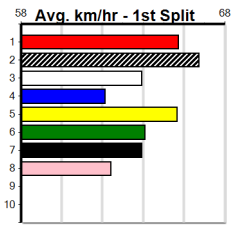

DREAMCHASERS TICKETS ON SALE NO

Distance: 400m, Race Type: Grade 5, Total Prizemoney: $1,530
1st: $1,000, 2nd: $320, 3rd: $160, 4th: $50

LINDENOW PATCH (6) is armed with a handy turn of foot once balanced and he will find this easier than his most recent racing. BRENDEN (7) has a good record here and he will get a nice cart across early on.

Watchdog Tips: 6 7 3 8 **Bet:** Box Trifecta 3,6,7 ($10 for 166.67%)

1 INTER BEAST BOY [5] *Every chance here last time, place preferred* **$10.00**

BK D Sep-21 AUSSIE INFRARED INTER SANTINA

Trainer: Tony Interligi (Endeavour Hills)

Pos	Box	Weight	Dist	Track	Date	Time	BON	Margin	1st/2nd (Time)	PIR	Checked	Comment	W/R	Split 1	S/P	Grade
2nd	(6)	30.7	400	GEL	R13	21-Oct-24	22.99	22.57	4.25LLOVE A BOURBSKI (22.70)	M/22	.	SW	.	8.47	$4.50	5
7th	(8)	30.9	400	WGL	R12	25-Oct-24	23.41	22.52	9.50LBEGONIA BELL (22.77)	M/58	.	.	.	8.59	$9.20	T3-5
7th	(8)	31.1	400	GEL	R13	30-Oct-24	23.30	22.68	8.00LWINCKIE BALE (22.77)	M/76	.	.	.	8.79	$11.30	5
2nd	(5)	31.2	400	WGL	R12	07-Nov-24	23.43	22.67	1.5LUNDER HIS SPELL (23.34)	M/33	.	.	.	8.67	$2.10	T3-5

Owner(s): TONY AND JOE (SYN), T Interligi, J Interligi

Winning Boxes

1	2	3	4	5	6	7	8
2	1						1
Prize	$9,731.25						
Best	23.10						
Starts	59-4-11-8						
Trk/Dst	12-2-1-4						
APM	$3399						

2 INTER TRIGON [5] **** SCRATCHED **** **$4.60**

BK D Sep-21 AUSSIE INFRARED INTER SANTINA

Trainer: Tony Interligi (Endeavour Hills)

Pos	Box	Weight	Dist	Track	Date	Time	BON	Margin	1st/2nd (Time)	PIR	Checked	Comment	W/R	Split 1	S/P	Grade
3rd	(7)	32.7	300	HVL	R11	15-Oct-24	16.97	16.68	3.00LBUDDY BLUE (16.76)	S/5	.	.	.	4.04	$14.30	T3-5
3rd	(3)	32.8	400	WGL	R12	25-Oct-24	23.18	22.52	6.00LBEGONIA BELL (22.77)	M/64	.	.	.	8.60	$11.90	T3-5
5th	(1)	32.9	300	HVL	R11	28-Oct-24	17.45	16.85	2.00LITTLE WHIP (17.32)	M/6	.	.	.	4.05	$9.80	5
3rd	(8)	33.3	400	WGL	R4	07-Nov-24	23.15	22.67	2.25LBANDARI (23.00)	M/33	.	.	.	8.53	$4.30	T3-5

Owner(s): TONY AND JOE (SYN), T Interligi, J Interligi

Winning Boxes

1	2	3	4	5	6	7	8
2	1		1		1		1
Prize	$12,250.63						
Best	22.85						
Starts	56-6-10-7						
Trk/Dst	13-17-13-9						
APM	$4225						

3 STARLIGHT TYSON [5] *Placed in all four runs here, must keep safe* **$6.50**

BK D Jul-19 KINLOCH BRAE STARLIGHT LUCY

Trainer: Lindsay Fulford (Maffra)

Pos	Box	Weight	Dist	Track	Date	Time	BON	Margin	1st/2nd (Time)	PIR	Checked	Comment	W/R	Split 1	S/P	Grade
6th	(6)	33.9	435	SLE	R5	11-Sep-24	25.20	24.22	8.50LBEYOND BLESSED (24.62)	M/477	.	.	.	5.32	$55.40	5
2nd	(6)	33.8	400	WGL	R12	19-Sep-24	23.38	22.83	1.75LSONS OF TOM (23.27)	M/11	.	.	.	8.43	$6.50	5
3rd	(3)	33.8	435	SLE	R6	23-Oct-24	25.05	24.65	4.00LIN THEIR HONOUR (24.77)	Q/233	.	.	.	5.33	$13.30	5
6th	(4)	33.7	435	SLE	R6	05-Nov-24	25.06	24.54	7.50LSUPERIOR MONIQUE (24.55)	M/366	.	.	.	5.33	$8.10	T3-5

Owner(s): C Fulford

Winning Boxes

1	2	3	4	5	6	7	8
2	4	2	1	2	2	2	2
Prize	$59,835.00						
Best	22.93						
Starts	73-17-13-9						
Trk/Dst	4-0-3-1						
APM	$2048