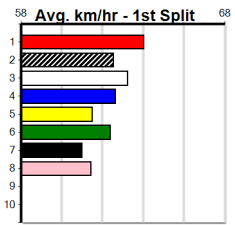

SPORTSBET GREEN TICKS (300+ RANK)

Distance: 460m, Race Type: Maiden, Total Prizemoney: $1,530
1st: $1,000, 2nd: $320, 3rd: $160, 4th: $50

1

2:14PM
(VIC time)

MYSTICAL MAVIS (1) has turned in some solid performances to date and she is expected to fire fresh. MINH BRONCO (5) has been luckless in his two runs to date and he can make amends today. WATCHING OVER (4) will be strong in the run to the line

Watchdog Tips: **1** **5** **4** **2** **Bet:** **Box Quinella 1,4,5 ($10 for 333.33%)**