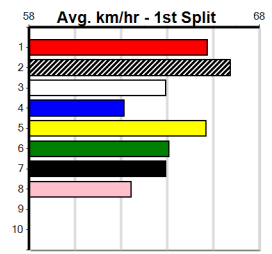

DREAMCHASERS TICKETS ON SALE NOW

Distance: 400m, Race Type: Grade 5, Total Prizemoney: $1,530
1st: $1,000, 2nd: $320, 3rd: $160, 4th: $50

LINDENOW PATCH (6) is armed with a handy turn of foot once balanced and he will find this easier than his most recent racing. BRENDEN (7) has a good record here and he will get a nice cart across early on.

Watchdog Tips: 6 7 3 8 Bet: Box Trifecta 3,6,7 ($10 for 166.67%)

INTER BEAST BOY [5] Every chance here last time, place preferred $10.00
Owner(s): TONY AND JOE (SYN), T Interligi, J Interligi
Trainer: Tony Interligi (Endeavour Hills)
Winning Distances: < 300m (0) 300 - 399m (3) 400 - 499m (1) 500 - 599m (0) 600 - 699m (0) > 700m (0)
Box History table and Prize Best Starts table included.

INTER TRIGON [5] *** SCRATCHED *** $4.60
Owner(s): TONY AND JOE (SYN), T Interligi, J Interligi
Trainer: Tony Interligi (Endeavour Hills)
Winning Distances: < 300m (0) 300 - 399m (4) 400 - 499m (2) 500 - 599m (0) 600 - 699m (0) > 700m (0)
Box History table and Prize Best Starts table included.

STARLIGHT TYSON [5] Placed in all four runs here, must keep safe $6.50
Owner(s): C Fulford
Trainer: Lindsay Fulford (Maffra)
Winning Distances: < 300m (0) 300 - 399m (1) 400 - 499m (5) 500 - 599m (9) 600 - 699m (2) > 700m (0)
Box History table and Prize Best Starts table included.

LAKEVIEW JACK [5] Steady record here, drawn to find bother, tested $10.00
Owner(s): O MCGovern
Trainer: Owen MCGovern (Rosedale)
ENG HVL 2024-11-17
Winning Distances: < 300m (0) 300 - 399m (1) 400 - 499m (3) 500 - 599m (0) 600 - 699m (0) > 700m (0)
Box History table and Prize Best Starts table included.

INTER TERRA [5] Beaten in all nine runs here, look to others $16.00
Owner(s): TONY AND JOE (SYN), T Interligi, J Interligi
Trainer: Tony Interligi (Endeavour Hills)
Winning Distances: < 300m (0) 300 - 399m (3) 400 - 499m (0) 500 - 599m (0) 600 - 699m (0) > 700m (0)
Box History table and Prize Best Starts table included.