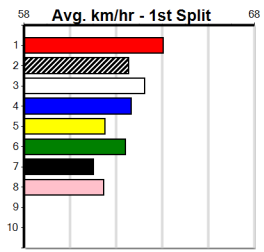

Warragul

1

2:14PM

(VIC time)

SPORTSBET GREEN TICKS (300+ RANK)

Distance: 460m, Race Type: Maiden, Total Prizemoney: $1,530

1st: $1,000, 2nd: $320, 3rd: $160, 4th: $50

MYSTICAL MAVIS (1) has turned in some solid performances to date and she is expected to fire fresh. MINH BRONCO (5) has been luckless in his two runs to date and he can make amends today. WATCHING OVER (4) will be strong in the run to the line

Watchdog Tips: **1** **5** **4** **2** **Bet:** Box Quinella 1,4,5 ($10 for 333.33%)

Form Box	Wgt	Dist	Track	Date	Time	BON	Margin	1st/2nd (Time)	PIR	Checked	Comment	WR	Split 1	S/P	Grade

1

MYSTICAL MAVIS [M] Resuming, showed promise last prep, should fire **$2.80**

BK Bitch Mar-22 Sire: SENNACHIE Dam: LIGHT VIEW
Owner(s): JAA Racing (SYN), A Bonat, A Bonat, J Bonat Trainer: Shane Richer (Boolarra)
Winning Distances: < 300m (0) 300 - 399m (0) 400 - 499m (0) 500 - 599m (0) 600 - 699m (0) > 700m (0)

Winning Weights:

7th (6)	25.5	515	SAP	R4	01-Jul-24	30.83	29.44	11.00 PAW KRAMER (30.09)	Q/1588	5.18	$5.50 M
2nd (2)	25.6	515	SAP	R1	08-Jul-24	30.23	29.50	2.75L LIBERTY KELTON (30.05)	M/3443	5.27	$2.00 M
4th (7)	25.3	525	MEP	R2	17-Jul-24	31.32	29.78	11.00 COME ON MANGO (30.59)	S/5665	5.33	$3.70 MH
5th (4)	25.5	595	SAP	R2	16-Sep-24	35.89	34.89	9.00L ASTON MONITOR (35.28)	M/4446	9.85	$2.70 RW

Box History

Bx	1st	2nd	3rd	4th	5th	6th	7th	8th
1								
2	1							
3								
4					1			
5								
6								1
7				1				
8								

Prize Best $665.00 FSH
Starts 4-0-1-0
Trk/Dts 0-0-0-0
APM 281

Last 3 wins NOT included above

2

MY LITTLE FLOSS [M] Far better than her past few runs, must keep safe **$7.50**

WBD Bitch Jan-22 Sire: OUT OF RANGE Dam: FURIOUS FLOSS
Owner(s): S Abela Trainer: Susan Abela (Clyde)
Winning Distances: < 300m (0) 300 - 399m (0) 400 - 499m (0) 500 - 599m (0) 600 - 699m (0) > 700m (0)

Winning Weights:

5th (7)	22.9	400	WGL	R1	08-Feb-24	23.01	22.63	4.00L ITALICS (22.74)	M/45	8.61	$4.40 T3-M
ST (-)	23.4	400	WGL		15-Aug-24	23.18		0.01L Trial Cleared	M		ST
3rd (5)	23.2	400	WGL	R2	22-Aug-24	23.13	22.55	8.50L ITHACAN GODDESS (22.55)	M/44	8.56	$6.00 M
4th (3)	23.1	400	WGL	R2	29-Aug-24	23.81	23.00	4.00L BIT OF ROMANCE (23.53)	M/88	8.94	$2.90 T3-M
F (6)	22.9	460	WGL	R1	03-Sep-24	0.00	25.92	ONCE MORE (26.16)	M/6	6.88	$10.90 M
8th (6)	23.4	350	HVL	R1	19-Sep-24	20.17	19.49	6.50L AUDITION (19.72)	M/8	6.83	$7.00 T3-M
4th (7)	22.9	460	WGL	R3	01-Nov-24	26.71	25.71	11.00 HAWKER HURRICANE	M/444	6.79	$63.20 M
5th (2)	22.8	400	WGL	R1	07-Nov-24	23.44	22.67	7.50L MAGIC OUTLAW (22.93)	M/87	8.97	$7.50 T3-M

Box History

Bx	1st	2nd	3rd	4th	5th	6th	7th	8th
1				1				
2					1	1		
3				1				
4								
5			1					
6								1
7	1			1	1			
8								

Prize Best $735.00 FSH
Starts 26.71(7)-1/11/24
Trk/Dts 10-0-1-1
APM 1-0-0-0
291

Last 3 wins NOT included above

3

MORAINE MAX [M] No luck to date, can improve, place claims **$9.00**

BK Dog Jan-23 Sire: KOBLENZ Dam: MORAINE COCO
Owner(s): MORAINE (SYN), G Judd, S Judd Trainer: David Jensen (Woodstock)
Winning Distances: < 300m (0) 300 - 399m (0) 400 - 499m (0) 500 - 599m (0) 600 - 699m (0) > 700m (0)

Winning Weights:

6th (3)	29.5	460	WGL	R3	01-Nov-24	26.88	25.71	14.00 HAWKER HURRICANE	M/555	6.86	$16.70 M
F (1)	28.9	450	BAL	R2	06-Nov-24	0.00	25.30	BIG BOSS GIBLET (26.25)	M/127	6.76	$20.80 M
4th (1)	28.8	410	HOR	R2	09-Nov-24	23.95	22.98	6.00L PAW PASADENA (23.56)	M/35	10.56	$15.60 M

Box History

Bx	1st	2nd	3rd	4th	5th	6th	7th	8th
1				1				
2								
3						1		
4								
5								
6								
7								
8								

Prize Best $75.00 FSH
Starts 26.88(3)-1/11/24
Trk/Dts 3-0-0-0
APM 1-0-0-0
75

Last 3 wins NOT included above