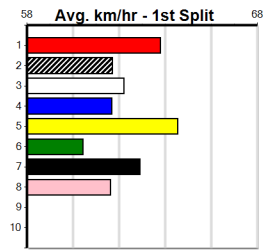

VIATEK (300+ RANK)

Distance: 400m, Race Type: Maiden, Total Prizemoney: $1,530
1st: $1,000, 2nd: $320, 3rd: $160, 4th: $50

BENNACHIE LANE (8) caught the eye when placed here two runs back and he can go one better today. ULTIMATE LEXI (1) is drawn to be on the pace from the outset and she will continue to get stronger. WEEONA BELLA (5) has solid claims

Watchdog Tips: **8** **1** **5** **6** **Bet:** Box Quinella 1,5,8 ($10 for 333.33%)

Form	Box	Wgt	Dist	Track	Date	Time	BON	Margin	1st/2nd (Time)	PIR	Checked	Comment	WR	Split 1	S/P	Grade

1

ULTIMATE LEXI [M] **$3.60**

BK Bitch **Dec-22** Sire: ASTON RUPEE Dam: ALBIES CRUISER

Owner(s): F Andrighetto Trainer: Frank Andrighetto (Lance Creek)

Winning Distances: < 300m (0) 300 - 399m (0) 400 - 499m (0) 500 - 599m (0) 600 - 699m (0) > 700m (0)

Winning Weights:

6th (1)	27.2	400	WGL	R2	20-Sep-24	23.78	22.68	9.00L	BLESSED RAIN (23.16)	M/77	SW	8.90	$11.10	M
7th (4)	28.2	435	SLE	R2	29-Sep-24	26.49	24.44	22.00	LOTS OF BUGS (24.99)	Q/188		5.32	$34.40	MH
3rd (2)	28.1	400	WGL	R2	03-Oct-24	23.43	22.58	13.00	PRETTY PIPA (22.58)	Q/34		8.53	$8.50	T3-M
6th (7)	27.7	435	SLE	R2	09-Oct-24	25.46	24.13	5.50L	LUCA SKYWALKER (25.10)	Q/267		5.29	$7.70	M
5th (6)	27.8	400	WGL	R2	24-Oct-24	23.93	22.95	7.50L	HULK KING HAMMER (23.41)	Q/13		8.49	$5.40	T3-M
5th (3)	27.8	350	HVL	R2	03-Nov-24	20.34	19.39	14.00	GRAND GREGORY (19.39)	M/7		6.90	$14.90	M

Last 3 wins NOT included above

Box History

Bx	1st	2nd	3rd	4th	5th	6th	7th	8th
1							1	
2			1					
3					1			
4								1
5								
6					1			
7							1	
8								

Prize Best	$160.00
Starts	23.43(2)-3/10/24
Trk/Dts	6-0-0-1
APM	3-0-0-1
	128

2

MANDOLIN WIND [M] **$12.00**

BK Bitch **Feb-23** Sire: ASTON FASTNET Dam: PRETTY MUCH

Owner(s): K Iles Trainer: Kelvin Iles (Longwarry)

Winning Distances: < 300m (0) 300 - 399m (0) 400 - 499m (0) 500 - 599m (0) 600 - 699m (0) > 700m (0)

Winning Weights:

7th (5)	28.0	400	WGL	R1	20-Aug-24	23.89	22.29	16.00	MY NAME'S EDEN (22.78)	M/47	V10	8.71	$10.20	M
6th (6)	28.0	435	SLE	R1	01-Sep-24	26.39	24.45	17.00	HAMMER (25.26)	M/456	VO	5.54	$8.20	M
7th (8)	29.1	400	WGL	R3	31-Oct-24	23.93	22.67	15.00	TRICKLE (22.90)	M/48		8.64	$5.80	T3-M

Last 3 wins NOT included above

Box History

Bx	1st	2nd	3rd	4th	5th	6th	7th	8th
1								
2								
3								
4								
5								1
6						1		
7								
8								1

Prize Best	$0.00
Starts	23.89(5)-20/8/24
Trk/Dts	3-0-0-0
APM	2-0-0-0
	0

3

HURRICANE POLLY [M] **$16.00**

F Bitch **Feb-22** Sire: CATCH THE THIEF Dam: SUPREME OUTLAW

Owner(s): J Sultana Trainer: Joseph Sultana (Trafalgar East)

Winning Distances: < 300m (0) 300 - 399m (0) 400 - 499m (0) 500 - 599m (0) 600 - 699m (0) > 700m (0)

Winning Weights:

6th (2)	25.7	400	WGL	R2	11-Oct-24	24.24	22.36	22.00	MIA NEO (22.71)	M/64		8.75	$31.50	M
6th (7)	25.3	400	WGL	R2	25-Oct-24	23.83	22.52	9.50L	JACK'S ELATION (23.18)	M/66		8.85	$47.00	M
6th (2)	25.2	400	WGL	R3	31-Oct-24	23.84	22.67	14.00	TRICKLE (22.90)	M/76		8.69	$100.00	T3-M

Last 3 wins NOT included above

Box History

Bx	1st	2nd	3rd	4th	5th	6th	7th	8th
1								
2						2		
3								
4								
5								
6								
7							1	
8								

Prize Best	$0.00
Starts	23.83(7)-25/10/24
Trk/Dts	3-0-0-0
APM	3-0-0-0
	0