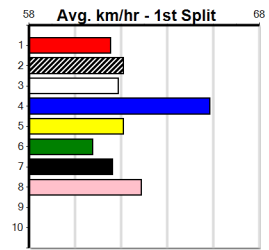

Warragul

12 6:11PM

(VIC time)

SPORTSBET SAME RACE MULTI (300+ RANK)

Distance: 400m, Race Type: Grade 5, Total Prizemoney: $1,530 1st: $1,000, 2nd: $320, 3rd: $160, 4th: $50

BE RUGGED (1) is drawn to hold the early lead and he won't get a better chance to return to the winners list. CERTAIN MAGIC (4) has a solid record here and she can settle on the speed. SWOOPING SWAN (3) has solid claims

Watchdog Tips: 1 4 3 7 Bet: Win 1

BE RUGGED [5] Drawn to lead, drops in class, looks his race $2.80. BEBD Dog Nov-20 Sire: BERNARDO Dam: ZIPPING TINA. Winning Distances: < 300m (0) 300 - 399m (6) 400 - 499m (2) 500 - 599m (0) 600 - 699m (0) > 700m (0). Box History table included.

HURRICANE MAX [5] Struggled for some time now, prefer others $16.00. BK Dog Oct-19 Sire: STAGGER Dam: MIGNON. Winning Distances: < 300m (0) 300 - 399m (5) 400 - 499m (3) 500 - 599m (0) 600 - 699m (0) > 700m (0). Box History table included.

SWOOPING SWAN [5] Down on confidence but has the talent, threat $6.00. F Bitch Jun-21 Sire: FERNANDO BALE Dam: FEARLESS SWAN. Winning Distances: < 300m (0) 300 - 399m (6) 400 - 499m (0) 500 - 599m (0) 600 - 699m (0) > 700m (0). Box History table included.

CERTAIN MAGIC [5] *** SCRATCHED *** $3.60. WBK Bitch Aug-22 Sire: AUSSIE INFRARED Dam: SWEET WATERLOO. Winning Distances: < 300m (0) 300 - 399m (1) 400 - 499m (2) 500 - 599m (0) 600 - 699m (0) > 700m (0). Box History table included.

JAY JAY LOPEZ [5] Likely to get crowded early on, prefer to watch $12.00. BK Bitch Feb-20 Sire: BEWILDERING Dam: CHIQUITA LOPEZ. Winning Distances: < 300m (0) 300 - 399m (2) 400 - 499m (11) 500 - 599m (0) 600 - 699m (0) > 700m (0). Box History table included.