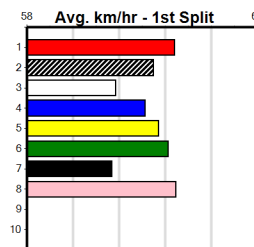

OAKS SUPER BOX (300+ RANK)

Distance: 400m, Race Type: Mixed 6/7, Total Prizemoney: $1,530
1st: $1,000, 2nd: $320, 3rd: $160, 4th: $50

SPICY MADAM (8) has the speed to cross and lead and this is the easiest race she has contested for a while. CONNOR FLYNN JET (2) has solid claims

Watchdog Tips: 8 2 3 6 Bet: Win 8

Race card for GASLIGHT CAPERS [7], Can miss the kick, may get crowded, tough ask. Price $12.00. Includes owner, sire, dam, winning distances, and a detailed box history table.

Race card for CONNOR FLYNN JET [7], Never headed two runs back, can threaten. Price $4.60. Includes owner, sire, dam, winning distances, and a detailed box history table.

Race card for SODA DIESEL [7], Placed in four of nine here, must keep safe. Price $6.00. Includes owner, sire, dam, winning distances, and a detailed box history table.

Race card for RHINE STAR [6], *** SCRATCHED ***. Price $6.00. Includes owner, sire, dam, winning distances, and a detailed box history table.

Race card for BEHIND GREYWALLS [7], Poor record here, tends to get tired, tested. Price $16.00. Includes owner, sire, dam, winning distances, and a detailed box history table.