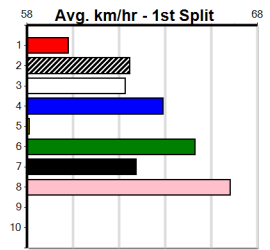

Distance: 400m, Race Type: Maiden, Total Prizemoney: $1,530
1st: $1,000, 2nd: $320, 3rd: $160, 4th: $50

MY COOL BREEZE (3) has been placed in two of her past three and she is expected to fire fresh. NOAH DEAR (8) has the speed to cross and lead and he will give a great sight. ARCHER SEVEN (6) has shown some talent.

Watchdog Tips: 3 8 6 4 Bet: Trifecta 3/4,6,8/4,6,8 ($10 - 166.67%)

Form Box Wgt Dist Track Date Time BON Margin 1st/2nd (Time) PIR Checked Comment W/R Split 1 S/P Grade
CONTAGIOUS ALLEN [M] Yet to hit the scoreboard, prefer to watch $12.00
BK Dog Jan-22 Sire: STAGGER Dam: FINANCIAL TARRA Trainer: Cindy Fulford (Maffra)
Winning Distances: < 300m (0) 300 - 399m (0) 400 - 499m (0) 500 - 599m (0) 600 - 699m (0) > 700m (0)
Winning Weights:
8th (7) 29.4 435 SLE R1 12-May-24 26.21 24.08 24.00 RIBERO (24.56) S/888 . . . VO . 5.63 $62.00 M
8th (2) 29.6 435 SLE R1 24-Jul-24 26.53 24.44 22.00 PAW QUAIL (25.02) S/338 . . . V14 . 5.46 $73.10 M
7th (7) 30.3 435 SLE R2 14-Aug-24 26.66 24.45 29.00 LAKEVIEW APRIL (24.65) M/667 . . . V7 . 5.57 $48.60 M
CT (-) 29.4 435 SLE 29-Sep-24 25.68 15.00 Trial Cleared M/44 . . . 4of4 . . . CT . . . . .
7th (8) 29.9 400 WGL R1 03-Oct-24 23.83 22.58 13.00 JUICY GOSSIP (22.95) S/77 . . . . . 8.83 $164.30 T3-M
6th (8) 30.6 435 SLE R1 18-Oct-24 25.66 24.54 16.00 WESTERN EMPIRE (24.54) S/644 . . . . . 5.48 $74.30 T3-M
8th (8) 30.4 435 SLE R2 23-Oct-24 26.55 24.65 14.00 DON'T BLAME ME (25.57) S/747 . . . . . 5.66 $49.30 M
6th (1) 30.1 435 SLE R1 05-Nov-24 26.01 24.54 9.00L CATCH DOT (25.40) S/644 . . . . . 5.87 $20.30 T3-M
Last 3 wins NOT included above
Box History
Bx 1st 2nd 3rd 4th 5th 6th 7th 8th
1 1 1 1 1 1 1 1
2 1 1 1 1 1 1 1
3 1 1 1 1 1 1 1
4 1 1 1 1 1 1 1
5 1 1 1 1 1 1 1
6 1 1 1 1 1 1 1
7 1 1 1 1 1 1 1
8 1 1 1 1 1 1 1
Prize Best $0.00
Starts 23.83(8)-3/10/24
Trk/Dts 8-0-0-0
APM 1-0-0-0

CRYPTO TIGER [M] Steady record here to date, look to others $21.00
BD Dog Sep-22 Sire: ASTON RUPEE Dam: PRINCESS LACE Trainer: Brendan De rozario (Cranbourne)
Winning Distances: < 300m (0) 300 - 399m (0) 400 - 499m (0) 500 - 599m (0) 600 - 699m (0) > 700m (0)
Winning Weights:
8th (5) 34.2 400 WGL R1 16-Aug-24 23.84 22.44 17.00 DON'T THINK DO (22.72) S/78 . . . . . 8.71 $33.00 M
6th (3) 34.0 400 WGL R1 22-Aug-24 23.55 22.55 8.50L CHLOE THE OUTLAW (22.97) S/67 . . . . . 8.64 $73.70 M
3rd (2) 33.8 400 WGL R1 05-Sep-24 23.62 23.16 6.50L PARUMBA JAZZMAN (23.16) S/43 . . . . . 8.65 $6.50 M
7th (7) 33.9 390 SHP R1 14-Sep-24 23.51 22.12 10.00 MORAIN GRACE (22.83) S/77 . . . . . 8.79 $10.50 M
3rd (7) 33.8 300 HVL R1 06-Oct-24 17.71 16.60 0.10L REDGUM WARS (17.71) M/6 . . . . . 4.12 $54.60 M
8th (7) 33.7 390 SHP R1 12-Oct-24 23.35 21.99 16.00 BROWSER (22.29) S/88 . . . . . 9.03 $25.50 M
6th (7) 33.9 400 WGL R1 25-Oct-24 24.20 22.52 16.00 CAPED CRUSADER (23.12) S/66 . . . . . 8.98 $15.10 M
4th (2) 34.4 400 WGL R2 31-Oct-24 23.64 22.67 2.50L JEANNIE ACT (23.47) S/54 . . . . . VO . 8.62 $22.20 T3-M
Last 3 wins NOT included above
Box History
Bx 1st 2nd 3rd 4th 5th 6th 7th 8th
1 1 1 1 1 1 1 1
2 1 1 1 1 1 1 1
3 1 1 1 1 1 1 1
4 1 1 1 1 1 1 1
5 1 1 1 1 1 1 1
6 1 1 1 1 1 1 1
7 1 1 1 1 1 1 1
8 1 1 1 1 1 1 1
Prize Best $470.00
Starts 23.55(3)-22/8/24
Trk/Dts 9-0-0-2
APM 5-0-0-1
354