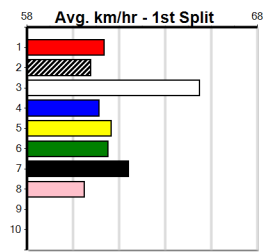

PHOTO MAN AT STUD (300+)

Distance: 400m, Race Type: Maiden, Total Prizemoney: $1,530
1st: $1,000, 2nd: $320, 3rd: $160, 4th: $50

ARKA CHIEF (3) is armed with slick early speed and he should turn for home with a nice break.
PAGODA GROWLER (8) has been luckless to date and she is drawn to make amends.
MARSHMALLOW (7) is better than her form indicates.

Watchdog Tips: 3 8 7 2 Bet: Trifecta 3/2,7,8/2,6,7,8 ($10 - 111.11%)

HURRICANE MISCHA [M] Well beaten in all 19 runs, prefer to watch $21.00
Owner(s): V Sultana
Winning Distances: < 300m (0) 300 - 399m (0) 400 - 499m (0) 500 - 599m (0) 600 - 699m (0) > 700m (0)
Box History table and Prize Best Starts Trk/Dts APM

MANDOLIN STORM [M] No luck to date, can charge late, keep safe $8.00
Owner(s): K Iles
Winning Distances: < 300m (0) 300 - 399m (0) 400 - 499m (0) 500 - 599m (0) 600 - 699m (0) > 700m (0)
Box History table and Prize Best Starts Trk/Dts APM

ARKA CHIEF [M] Led for a long way two runs back, take catching $1.90
Owner(s): B Sykes
Winning Distances: < 300m (0) 300 - 399m (0) 400 - 499m (0) 500 - 599m (0) 600 - 699m (0) > 700m (0)
Box History table and Prize Best Starts Trk/Dts APM

PLUSH [M] Had a few chances, can miss the kick, tested $10.00
Owner(s): A Gringhuis
Winning Distances: < 300m (0) 300 - 399m (0) 400 - 499m (0) 500 - 599m (0) 600 - 699m (0) > 700m (0)
Box History table and Prize Best Starts Trk/Dts APM

KEEPING NOISE [M] Yet to fire, may get crowded early, risky $21.00
Owner(s): G Edwards
Winning Distances: < 300m (0) 300 - 399m (0) 400 - 499m (0) 500 - 599m (0) 600 - 699m (0) > 700m (0)
Box History table and Prize Best Starts Trk/Dts APM