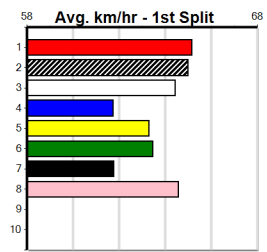

PAUA OF BUDDY AT STUD (300+ RANK)

Distance: 400m, Race Type: Grade 5, Total Prizemoney: $1,530
1st: $1,000, 2nd: $320, 3rd: $160, 4th: $50

OUT OF CHARGE (3) was smartly placed here three runs back and he looks suited in this event.
RAPHY CITY (2) has the class edge over his rivals and he just needs a clear crack mid race.
PERCUSSION (1) has the good draw.

Watchdog Tips: 3 2 1 8 Bet: Box Quinella 1,2,3 ($10 for 333.33%)

Race card for Percussion [5]. Includes details on sire (BLOW DRY), dam (MISS ELOISE), owner (TWENTY YEARS), and winning distances. Features a 'Box History' table and a 'Prize Best Starts' table.

Race card for Raphy City [5]. Includes details on sire (MAGIC SPRITE), dam (ELAINE AVENUE), owner (Three Cheeky Monkeys), and winning distances. Features a 'Box History' table and a 'Prize Best Starts' table.

Race card for Out of Charge [5]. Includes details on sire (OUT OF RANGE), dam (FURIOUS FLOSS), owner (S Abela), and winning distances. Features a 'Box History' table and a 'Prize Best Starts' table.

Race card for Freeman Bale (NSW)[5]. Includes details on sire (ALLEN DEED), dam (DYNA ZESTY), owner (L Harris), and winning distances. Features a 'Box History' table and a 'Prize Best Starts' table.

Race card for Highland Warrior [5]. Includes details on sire (SENNACHIE), dam (LIGHT VIEW), owner (Eye Candy), and winning distances. Features a 'Box History' table and a 'Prize Best Starts' table.