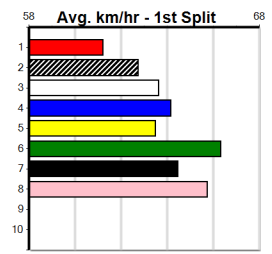

G'DAY CHEF CATERERS (300+ RANK)

Distance: 400m, Race Type: Mixed 6/7, Total Prizemoney: $1,530
1st: $1,000, 2nd: $320, 3rd: $160, 4th: $50

MAGIC OUTLAW (4) showed her true talent with a handy 22.93 win here last time and she will prove hard to reel in again. NO CHARGE (8) led for a long way last time and the wide draw should suit today. OUR ELLIE (6) is better than her form reads

Watchdog Tips: 4 8 6 7 Bet: Win 4

CROWN ARYA [7] Down on confidence, can push up the track, no $8.00
BK Bitch Sep-22 Sire: TIGGERLONG TONK Dam: QUEENIE JEAN
Owner(s): T Kennedy-harris
Trainer: Tammy Kennedy-harris (Devon M)
Winning Distances: < 300m (0) 300 - 399m (0) 400 - 499m (1) 500 - 599m (0) 600 - 699m (0) > 700m (0)
Winning Weights: 28.6(1)
7th (5) 28.1 450 WBL R7 26-Sep-24 26.20 25.40 11.00 PANAMA RHODE (25.46) M/667 . . . . 6.84 $95.40 X67
8th (8) 28.6 450 BAL R6 30-Sep-24 26.74 25.48 18.00 MY NAME'S EVELYN (25.49) M/658 . . . . 7.04 $11.90 T3-7
4th (4) 29.0 400 WGL R10 04-Oct-24 23.16 22.71 2.50L SWEET CANNELLONI (22.99) M/44 . . . . 8.54 $21.60 7
2nd (7) 29.2 400 WGL R9 10-Oct-24 22.94 22.67 2.00L SOMERTON KAREN (22.81) M/22 . . . . 8.81 $7.30 T3-7
F (7) 29.2 460 GEL R4 15-Oct-24 0.00 25.90 . . . . FLY HIGH ZEUS (26.59) M/488 . . . . VO 6.95 $11.10 7
5th (1) 28.8 435 SLE R3 20-Oct-24 25.13 24.18 4.50L DR. YELLOWSTONE (24.82) M/545 . . . . 5.35 $24.00 7
6th (8) 29.4 400 WGL R3 24-Oct-24 23.58 22.95 7.50L PARUMBA JAZZMAN (23.05) S/46 . . . . 8.70 $2.70 T3-7
7th (8) 29.7 400 WGL R9 07-Nov-24 23.48 22.67 7.50L SHAUN LEE ROSE (22.96) M/88 . . . . 8.82 $6.40 T3-7
Last 3 wins NOT included above
1st (3) 28.6 400 GEL R2 10-Sep-24 23.01 22.54 0.75L RELEASED (23.05) M/45 . . . . 8.68 $10.50 M

EVIE WONDER [6] Needs to lead, racing well below her best $21.00
F Bitch May-21 Sire: FERNANDO BALE Dam: BETTA BALE
Owner(s): L Lansdown
Trainer: Lee Lansdown (Morrington)
Winning Distances: < 300m (0) 300 - 399m (0) 400 - 499m (2) 500 - 599m (0) 600 - 699m (0) > 700m (0)
Winning Weights: 31.1(1) 31.3(1)
1st (6) 31.1 400 WGL R9 05-Sep-24 23.49 23.16 1.25L CRYPTO PRINCE (23.57) Q/22 . . . . SW . 8.60 $4.70 7
6th (2) 31.0 595 SAP R3 16-Sep-24 35.72 34.89 12.00 PAW ERINA (34.89) M/3566 . . . . 9.56 $67.40 RW
4th (3) 31.3 300 HVL R9 20-Sep-24 17.28 16.86 4.75L INTER TERRA (16.96) M/3 . . . . 4.08 $13.20 6G
7th (4) 30.8 400 GEL R10 24-Sep-24 23.49 22.50 15.00 BOMBARDA MAXIMA (22.50) Q/88 . . . . W 8.79 $43.40 6G
6th (6) 31.1 515 SAP R7 21-Oct-24 30.70 29.38 13.00 GALLOPING RED (29.84) Q/5466 . . . . 5.30 $81.00 X67
7th (2) 31.4 515 SAP R3 28-Oct-24 30.87 29.42 16.00 DYNAMITE DOUG (29.79) Q/2446 . . . . 5.25 $95.80 6G
6th (7) 31.3 400 WGL R9 31-Oct-24 23.58 22.67 11.00 ATHENIAN GODDESS (22.82) M/76 . . . . 8.78 $33.20 T3-6
Last 3 wins NOT included above
1st (8) 31.3 400 WGL R1 13-Apr-24 23.38 22.82 0.05L COLLINDA PEARL (23.38) M/21 . . . . 8.54 $12.90 M