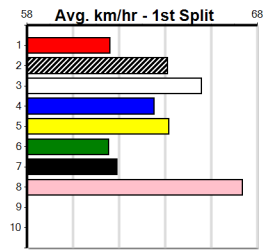

Warragul

11

5:48PM

(VIC time)

SENNACHIE AT STUD (300+ RANK)

Distance: 400m, Race Type: Grade 5, Total Prizemoney: $1,530
1st: $1,000, 2nd: $320, 3rd: $160, 4th: $50

LONG WAY HOME (5) will find this easier than her most recent racing and she should get into the clear quickly. SHANKS PONY (4) can settle on the speed and she too is dropping in class today. BOROUGH PREMIERS (2) won't be too far away

Watchdog Tips: 5 4 2 6 Bet: Win 5

MAJESTIC JAY [5] Just not racing well enough, must find plenty $16.00
BK Dog Feb-20 Sire: XTREME KNOCKA Dam: FREEDOM FIRE
Owner(s): J Carr
Winning Distances: < 300m (0) 300 - 399m (2) 400 - 499m (4) 500 - 599m (9) 600 - 699m (0) > 700m (0)
Winning Weights: 31.8(1) 32.0(1) 32.1(1) 32.4(1) 32.6(1) 32.8(1) 33.0(5) 33.3(2) 33.5(1) 33.7(1)
Box History table and Prize Best Starts table included.

BOROUGH PREMIERS [5] No luck of late, this is easier, can threaten $3.40
BK Dog Nov-20 Sire: BARCIA BALE Dam: ZIPPING ZOE
Owner(s): M Ebeyer
Winning Distances: < 300m (0) 300 - 399m (4) 400 - 499m (1) 500 - 599m (0) 600 - 699m (0) > 700m (0)
Winning Weights: 27.7(1) 28.6(1) 28.9(1) 29.1(1) 29.9(1)
Box History table and Prize Best Starts table included.

INTER ROUGE [5] Well down on form and confidence, tough ask $10.00
BK Bitch Sep-21 Sire: AUSSIE INFRARED Dam: INTER SANTINA
Owner(s): TONY AND JOE (SYN), T Interligi, J Interligi
Winning Distances: < 300m (0) 300 - 399m (2) 400 - 499m (1) 500 - 599m (0) 600 - 699m (0) > 700m (0)
Winning Weights: 27.2(2) 27.6(1)
Box History table and Prize Best Starts table included.

SHANK'S PONY [5] Handy effort three runs back, danger if steps $4.80
WBE Bitch Jun-20 Sire: AUSSIE INFRARED Dam: MISS ELOISE
Owner(s): DAD AND I (SYN), G Howell, G Beattie
Winning Distances: < 300m (0) 300 - 399m (1) 400 - 499m (10) 500 - 599m (0) 600 - 699m (0) > 700m (0)
Winning Weights: 23.8(1) 24.9(1) 25.0(2) 25.1(1) 25.4(1) 25.5(1) 25.6(1) 25.9(1) 26.0(1) 26.3(1)
Box History table and Prize Best Starts table included.

LONG WAY HOME [5] Strong type, can get into the clear quickly, yes $4.00
BK Bitch Apr-21 Sire: HOOKED ON SCOTCH Dam: TINDERELLA
Owner(s): C Fulford
Winning Distances: < 300m (0) 300 - 399m (1) 400 - 499m (11) 500 - 599m (0) 600 - 699m (0) > 700m (0)
Winning Weights: 28.6(1) 28.9(2) 29.3(1) 29.6(1) 29.7(1) 29.9(1) 30.0(1) 30.1(1) 30.5(1) 30.7(1) 31.6(1)
Box History table and Prize Best Starts table included.