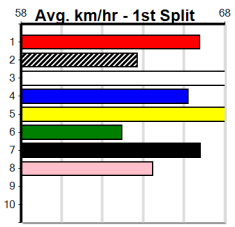

JASON MCKEOWN PHOTOGRAPHY (300+

Distance: 350m, Race Type: Grade 7, Total Prizemoney: \$1,530
1st: \$1,000, 2nd: \$320, 3rd: \$160, 4th: \$50

4

12:10PM

(VIC time)

PUT IT TOGETHER (5) was impressive in his all the way win here last start and this doesn't looks to be too much harder. YOU MOWGLI (7) was a smart winner here 3 starts back and she can challenge after a recent trial here.