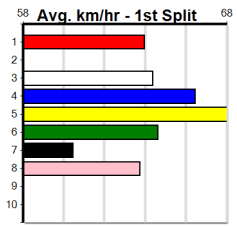

DREAMCHASERS TICKETS ON SALE NO

Distance: 300m, Race Type: Mixed 6/7, Total Prizemoney: \$1,530
1st: \$1,000, 2nd: \$320, 3rd: \$160, 4th: \$50

Watchdog Tips: **5** **1** **2** **8** Bet: **Quinella 1/5 (\$10 for 1000%)**