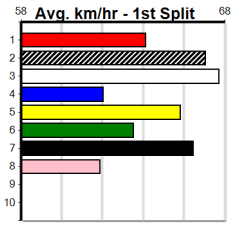

SPORTSBET SAME RACE MULTI (300+ RA

Distance: 300m, Race Type: Grade 5, Total Prizemoney: \$1,530
1st: \$1,000, 2nd: \$320, 3rd: \$160, 4th: \$50

12

2:30PM

(VIC time)

CHANGE (3) can explode once she hits top gear and she may only need some luck in the early stages to salute in this. NO MANNERS (8) was impressive in his handy win here 3 starts back and he can get room to wind up mid race here.