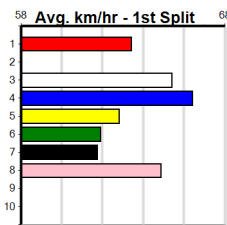

Healesville

CENTRAL SCAFFOLDS (300+ RANK)

Distance: 300m, Race Type: Mixed 6/7, Total Prizemoney: $1,530
1st: $1,000, 2nd: $320, 3rd: $160, 4th: $50

3

11:53AM

(VIC time)

MARSHMALLOW (5) was a solid all the way Warragul winner and she should only need to step on terms to salute again in this. YELLOW MONARO (8) can run a cheeky race from time to time and she could be the main danger here.

Watchdog Tips: 5 8 4 6 **Bet:** Box Quinella 4,5,8 ($10 for 333.33%)