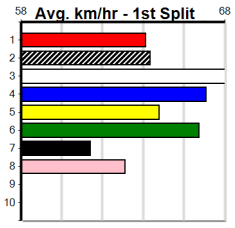

1	2	3	4	5	6	7	8
1							
Prize				\$1,840.00			
Best				17.42			
Starts				3-1-0-1			
Trk/Dst				1-0-0-0			
APM				\$1840			

1	2	3	4	5	6	7	8
							1
Prize				\$830.00			
Best				FSH			
Starts				5-1-0-1			
Trk/Dst				0-0-0-0			
APM				\$498			

1	2	3	4	5	6	7	8
							1
Prize				\$2,785.00			
Best				17.17			
Starts				5-1-1-0			
Trk/Dst				2-1-1-0			
APM				\$2345			

1	2	3	4	5	6	7	8
1							
Prize				\$2,340.00			
Best				17.07			
Starts				10-1-2-1			
Trk/Dst				1-0-0-0			
APM				\$1828			

1	2	3	4	5	6	7	8

1	2	3	4	5	6	7	8

STRAIGHT RACING...GREAT RACING (300

Distance: 300m, Race Type: Grade 5, Total Prizemoney: \$1,530
1st: \$1,000, 2nd: \$320, 3rd: \$160, 4th: \$50

ELLIOTT NESS (6) can race on the speed from box rise in this and he could prove a bit too powerful on the run to the judge. REDEEMING LILLY (3) recorded a smart win here 2 starts back and she looks like the main danger in this.