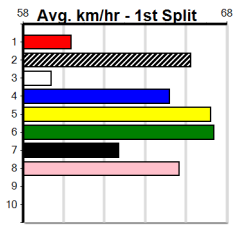

GORSKI ENGINEERING (300+ RANK)

Distance: 350m, Race Type: Grade 5, Total Prizemoney: $1,530
1st: $1,000, 2nd: $320, 3rd: $160, 4th: $50

Watchdog Tips: **6 5 2 1** Bet: **Win 6**

Buddy Blue (6) was solidly placed 2 starts back and if he can step cleanly in this he could be the one to beat today. **Especial Speed (5)** has met some speedy customers in recent times and he could be right in the finish in this.

Form Box Weight Dist Track Date Time BON Margin 1st/2nd (Time) PIR Checked Comment W/R Split 1 S/P Grade

1 DR. HAROLD [5] Resuming, smart placing 3 back, threat if steps. BEATRICE $8.00

2 RIVER KING [5] Smart win 3 back, easier than last 2 here, chance. NAYLA SWIFT $4.20

3 CARLIN [5] Likely to be out the back early here, tough ask. BLUE SURFONIC $12.00

4 INTER-CYBORG [5] *** SCRATCHED *** INTER ELESHA $10.00

5 ESPECIAL SPEED [5] Met some speedy types of late, major player here. ANTARCTIC LASS $5.50

6 BUDDY BLUE [5] Good early, solid placing 2 starts back, go close. BALKAN DOTI $4.20

7 DESTINI REBEL (NSW)[5] Good turn of foot once fully balanced, respect. DESTINI SOPRANO $6.00

8 SINFUL SID [5] Handy placing from this draw last start, keep safe FAITH IN BEAR $7.50

9 *** NO RESERVE ***

10 *** NO RESERVE ***

Winnings Boxes grid for race 1

Winnings Boxes grid for race 2

Winnings Boxes grid for race 3

Winnings Boxes grid for race 4

Winnings Boxes grid for race 5

Winnings Boxes grid for race 6

Winnings Boxes grid for race 7

Winnings Boxes grid for race 8

Winnings Boxes

Winnings Boxes