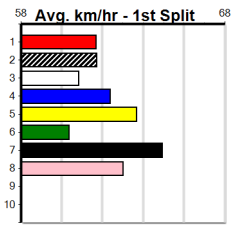

ARCHER SEVEN (7) can race on the speed from the outset in this and he could prove hard to catch if he can find the front. MY MATE TRINNY (1) has been far from disgraced in her 3 starts to date and she is drawn to feature in the finish.

Watchdog Tips: 7 1 6 8 **Bet:** Box Trifecta 1,6,7,8 ($10 for 41.67%)