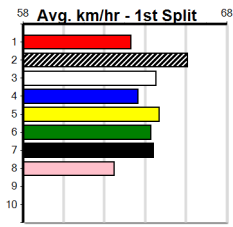

Healesville

PITSTOP MOWER REPAIRS (300+ RANK)

Distance: 350m, Race Type: Grade 6, Total Prizemoney: \$1,530
1st: \$1,000, 2nd: \$320, 3rd: \$160, 4th: \$50

5

12:26PM

(VIC time)

JAZZ HANDS (2) can race on the speed from the outset in this and she should find this a bit easier than her last few starts. BARKLY STREET (7) can miss the kick when drawn out wide but is a big danger with an ounce of luck early here.