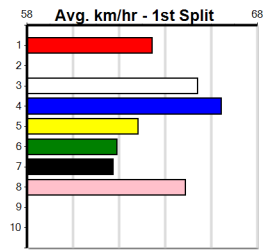

CENTRAL SCAFFOLDS (300+ RANK)

Distance: 300m, Race Type: Mixed 6/7, Total Prizemoney: $1,530
1st: $1,000, 2nd: $320, 3rd: $160, 4th: $50

MARSHMALLOW (5) was a solid all the way Warragul winner and she should only need to step on terms to salute again in this. YELLOW MONARO (8) can run a cheeky race from time to time and she could be the main danger here.

Watchdog Tips: 5 8 4 6 Bet: Box Quinella 4,5,8 ($10 for 333.33%)

OUT OF TRICKS [7] Met some handy types in recent times, respect. $5.50
WF Bitch Oct-21 Sire: OUT OF RANGE Dam: TAYLOR'S CHIP
Trainer: William Majoro (Tanjil South)
Winning Distances: < 300m (0) 300 - 399m (1) 400 - 499m (0) 500 - 599m (0) 600 - 699m (0) > 700m (0)
Winning Weights: 26.5(1)
3rd (1) 27.1 300 HVL R10 19-Sep-24 17.13 16.83 1.00L HALF MAC (17.07) M/1 . . . . 3.98 $5.10 T3-7
2nd (6) 27.1 400 WGL R3 27-Sep-24 23.01 22.64 3.00L LUCKY (22.80) M/12 . . . . 8.44 $17.30 X67
7th (1) 26.9 435 SLE R2 02-Oct-24 25.35 24.44 8.00L SELECT RONAN (24.82) Q/277 . . . . 5.28 $13.30 7
5th (6) 27.2 300 HVL R3 06-Oct-24 17.26 16.60 6.00L GUNAI DAISY (16.87) M/5 . . . . 3.99 $48.30 X67H
7th (1) 26.9 300 HVL R4 15-Oct-24 17.50 16.68 5.50L CLASSIC WYNSTAN (17.12) M/6 . . . . 4.05 $19.50 7
4th (1) 27.0 435 SLE R10 23-Oct-24 25.43 24.65 11.00 BANDARI (24.69) M/243 . . . . 5.31 $11.60 X67
5th (1) 27.1 300 HVL R9 28-Oct-24 17.49 16.85 3.5L ZIPPING GEPPETTO (17.24) Q/1 . . . . 3.98 $15.70 X67
4th (5) 26.9 400 WGL R9 14-Nov-24 23.40 22.72 7.50L NO CHARGE (22.89) Q/35 . . . . 8.61 $17.60 X67
Last 3 wins NOT included above
1st (1) 26.5 395 TRA R1 21-Jun-24 22.80 22.01 0.75L NEVER SOBER (22.85) Q/233 . . . . 3.80 $13.90 M

WHISKEY SPLASH [7] Showed speed in smart placing 4 back, place hopes. $15.00
WBK Bitch Apr-21 Sire: WHISKEY RIOT Dam: LEKTRA MISS
Trainer: Damien Belsham (Longwarry)
Winning Distances: < 300m (0) 300 - 399m (1) 400 - 499m (0) 500 - 599m (0) 600 - 699m (0) > 700m (0)
Winning Weights: 24.1(1)
8th (2) 24.1 300 HVL R2 02-Aug-24 17.62 16.98 7.50L LITTLE MISS ENVY (17.11) M/2 . . . . 4.05 $54.00 T3-7
5th (6) 24.2 300 HVL R3 12-Aug-24 17.34 16.88 3.00L SHE CAN DREAM (17.14) M/1 . . . . 4.01 $24.80 7
6th (4) 25.0 300 HVL R1 19-Aug-24 17.65 16.86 5.00L HOTSPOT HERO (17.30) M/3 . . . . 4.10 $17.80 T3-RW
8th (2) 24.8 300 HVL R2 06-Sep-24 17.80 16.80 12.00 PAW OLYMPIA (17.02) M/2 . . . . 4.02 $35.40 T3-7
2nd (4) 25.2 300 HVL R3 13-Sep-24 17.22 16.77 2.00L ESPECIAL CHARLIE (17.09) Q/1 . . . . 3.97 $34.00 T3-7
8th (3) 25.0 300 HVL R3 20-Sep-24 17.59 16.86 11.00 ITHACAN GODDESS (16.86) M/4 . . . . V10 . 4.08 $39.20 7
8th (5) 25.2 300 HVL R3 25-Oct-24 17.89 16.95 7.50L MAN OF ACTION (17.37) M/6 . . . . 4.07 $104.60 T3-7
8th (2) 25.3 300 HVL R2 08-Nov-24 17.59 16.77 8.50L MR. OTTO (17.01) M/2 . . . . SW . 4.01 $54.20 T3-7
Last 3 wins NOT included above
1st (5) 24.1 350 TRA R1 15-Jul-24 20.72 20.27 1.00L DAWN OF DELTA (20.78) Q/11 . . . . 6.75 $8.00 T3-M