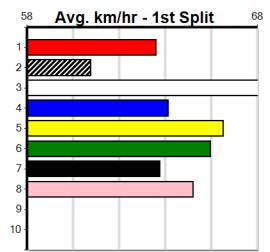

MONTROSE IGA LIQUOR (300+ RANK)

Distance: 350m, Race Type: Grade 5, Total Prizemoney: $1,530
1st: $1,000, 2nd: $320, 3rd: $160, 4th: $50

SWEET NUGGET (8) can explode mid race in his races an he could be the one to beat after his top 19.41 win here 3 back. GET A GRIP (3) has been smartly placed here in his last 2 starts and he could be the main danger in this.

Watchdog Tips: 8 3 5 6 Bet: Win 8

REV QUERIDA [5] Wide runner, can miss the kick, may need luck here $15.00
Owner(s): G Hammerstein
Sire: SHIMA SHINE Dam: JD REVELATION
Trainer: Grant Hammerstein (Kinglake We)
Box History table and Prize Best Starts table included.

HOTSPOT HERO [5] Been too slow early of late, will need to step. $21.00
Owner(s): Bris Vegas (SYN), D Robinson, P Robinson, M Fowlie, J Humphries, T Baker, M Robinson, B Atki
Sire: BARCIA BALE Dam: WYNBURN LUCIFER
Trainer: Brett Hare (Greendale)
Box History table and Prize Best Starts table included.

GET A GRIP [5] Smart placings here in his last 2 starts, danger. $5.00
Owner(s): B Sands
Sire: ASTON DEE BEE Dam: COSMIC KATIE
Trainer: Brad Sands (Pakenham)
Box History table and Prize Best Starts table included.

SPECIAL SIAN [5] Drawn to find too much trouble here, tough ask. $8.00
Owner(s): S Flynn
Sire: FERNANDO BALE Dam: SPECIAL KIRST
Trainer: David Plumridge (Scoresby)
Box History table and Prize Best Starts table included.

DAMAGED PANEL [5] Solid 300m winner here last start, chance if steps $4.20
Owner(s): Yeah the Boyz (SYN), D Peterson, G Pask, B Vicary
Sire: SUPERIOR PANAMA Dam: BLAZIN' REGGIE
Trainer: Graeme Campbell (Drouin South)
Box History table and Prize Best Starts table included.

1

2

3

4

5