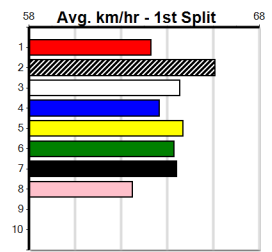

PITSTOP MOWER REPAIRS (300+ RANK)

Distance: 350m, Race Type: Grade 6, Total Prizemoney: $1,530
1st: $1,000, 2nd: $320, 3rd: $160, 4th: $50

JAZZ HANDS (2) can race on the speed from the outset in this and she should find this a bit easier than her last few starts. BARKLY STREET (7) can miss the kick when drawn out wide but is a big danger with an ounce of luck early here.

Watchdog Tips: **2** **7** **5** **6** **Bet:** Trifecta 2,7/2,5,6,7/1,2,5,6,7 ($10 - 55.56%)

1

ASTON HONCHO [6] Comes into calculations from this draw. **$6.50**

WBK Dog Jan-22 Sire: FERNANDO BALE Dam: ASTON ULTRA Trainer: Corey Mackie (Tooradin)

Owner(s): C Mackie
Winning Distances: < 300m (0) 300 - 399m (2) 400 - 499m (0) 500 - 599m (0) 600 - 699m (0) > 700m (0)

Winning Weights: 32.2(1) 32.5(1)

Pl	Box	Dist	Track	Date	Time	BOB	Margin	1st/2nd (Time)	PIR	Checked	Comment	WR	Split 1	S/P	Grade	
6th	(5)	32.7	435	SLE	R2	18-Sep-24	25.83	24.68	10.00	SONGKRAN (25.13)	M/776	.	.	.	5.59	$8.50 T3-M
7th	(2)	33.0	435	SLE	R2	25-Sep-24	26.12	24.88	15.00	ALCARAZ (25.10)	M/566	.	.	.	5.51	$3.50 M
1st	(1)	32.5	300	HVL	R1	02-Oct-24	17.34	16.91	0.25L	NAUGHTY NUNG (17.36)	M/4	.	.	.	4.07	$4.30 M
3rd	(1)	32.1	350	HVL	R4	09-Oct-24	19.81	19.45	2.75L	FULL BARREL (19.62)	M/6	.	.	.	6.78	$8.30 X67
8th	(4)	32.1	350	HVL	R5	15-Oct-24	20.13	19.02	7.00L	BANORA POINT (19.66)	Q/7	.	.	.	6.89	$5.90 7
6th	(4)	32.1	350	HVL	R5	18-Oct-24	20.16	19.53	7.00L	JAZZ HANDS (19.70)	M/7	.	.	.	7.10	$20.40 T3-RW
1st	(1)	32.2	350	HVL	R5	28-Oct-24	19.99	19.60	1.75L	EASY PIE (20.11)	M/1	.	.	.	6.66	$5.60 X67
6th	(8)	32.1	460	WGL	R7	07-Nov-24	28.82	26.02	40.00	MORE WINE PLEASE (26.02)	M/677	.	V5	.	6.71	$37.40 T3-RW

Last 3 wins NOT included above

Box	1st	2nd	3rd	4th	5th	6th	7th	8th
1	2							
2								1
3						1		
4						1		1
5						1		
6					1			
7					1			
8						1		

Prize Best	$2160.00
Starts	19.81(1)-9/10/24
Trk/Dts	11-2-0-1
APM	4-1-0-1 1928

2

JAZZ HANDS [6] Can race on the speed throughout here, go close. **$4.20**

BK Bitch Dec-21 Sire: JS FLAMIN ACE Dam: LITTLE BIT SWEET Trainer: Christine Ithier (Springvale South)

Owner(s): Dayas Star (SYN), G Ithier, C Ithier
Winning Distances: < 300m (0) 300 - 399m (2) 400 - 499m (0) 500 - 599m (0) 600 - 699m (0) > 700m (0)

Winning Weights: 26.1(1) 26.4(1)

Pl	Box	Dist	Track	Date	Time	BOB	Margin	1st/2nd (Time)	PIR	Checked	Comment	WR	Split 1	S/P	Grade	
2nd	(1)	26.5	300	HVL	R1	27-Sep-24	17.23	16.87	1.00L	TAILS OF JONNY (17.17)	M/2	.	.	.	4.04	$2.60 T3-M
3rd	(7)	26.1	300	HVL	R1	04-Oct-24	17.23	16.70	4.50L	SHRAPNEL (16.92)	S/8	.	.	.	4.26	$4.20 T3-M
1st	(7)	26.4	350	HVL	R2	11-Oct-24	19.78	19.42	2.50L	FOXY FRECKLES (19.94)	M/1	.	.	.	6.63	$2.10 T3-M
1st	(6)	26.1	350	HVL	R5	18-Oct-24	19.70	19.53	1.5L	BABY GIRL PEARL (19.81)	Q/1	.	.	.	6.59	$11.90 T3-RW
4th	(5)	25.9	350	HVL	R5	25-Oct-24	20.27	19.78	4.00L	CHOJI AKIMICHI (19.99)	S/7	.	.	.	6.88	$3.20 T3-RW
5th	(2)	26.3	350	HVL	R5	01-Nov-24	20.09	19.69	4.25L	CANYA IGNITE (19.79)	M/5	.	.	.	6.77	$3.10 T3-6
6th	(7)	26.1	350	HVL	R5	08-Nov-24	20.06	19.58	5.00L	CHOJI AKIMICHI (19.71)	M/8	.	.	.	6.96	$9.40 T3-6
4th	(8)	26.2	350	HVL	R5	15-Nov-24	19.87	19.39	3.25L	DONATELLO ZEAL (19.64)	S/7	.	.	.	6.93	$16.10 T3-6

Last 3 wins NOT included above

Box	1st	2nd	3rd	4th	5th	6th	7th	8th
1	1	1						
2					1			
3						1		
4	1		1				1	
5				1				1
6	1							1
7	1		1			1		
8				1				

Prize Best	$3430.00
Starts	19.70(6)-18/10/24
Trk/Dts	16-2-3-2
APM	7-2-1-0 2658