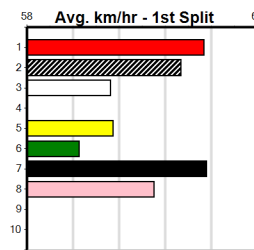

SPORTSBET EVERY DOG HAS ITS DAY (300+)

1
11:19AM

(VIC time)

Distance: 300m, Race Type: Maiden, Total Prizemoney: $1,530
1st: $1,000, 2nd: $320, 3rd: $160, 4th: $50

BULL INDEED (1) is drawn to find the arm soon after box rise in this and he may have a bit too much class for this field. DR. NASH (6) has shown more than enough mid race pace for this and he could make his presence felt.

Watchdog Tips: **1** **6** **7** **4** **Bet:** Trifecta 1/6,7/4,5,6,7 ($10 - 166.67%)

Form Box	Wgt	Dist	Track	Date	Time	BON	Margin	1st/2nd (Time)	PIR	Checked	Comment	WR	Split 1	S/P	Grade

1

BULL INDEED [M] **$1.60**

Can find the arm soon after box rise, one to beat.

BKW Dog May-22 Sire: ALLEN DEED Dam: HUFFLE PUFFLE

Owner(s): M Ebeyer **Trainer: David Plumridge (Scoresby)**

Winning Distances: < 300m (0) 300 - 399m (0) 400 - 499m (0) 500 - 599m (0) 600 - 699m (0) > 700m (0)

Winning Weights:

4th (3)	29.2	300	HVL	R1	22-Sep-24	17.32	16.59	6.00L CANYA WILDFIRE (16.91)	M/4	.	.	.	SW	4.07	$46.40 MH
8th (3)	29.6	350	HVL	R2	29-Sep-24	20.13	19.20	9.50L MINH ZOE (19.50)	S/8	.	.	.	.	6.84	$18.50 M
F (6)	29.6	350	HVL	R2	02-Oct-24	0.00	19.63	. LUCKY INDEED (20.15)	M/6	.	.	.	V10	6.79	$11.60 M
2nd (7)	29.9	300	HVL	R1	13-Oct-24	17.16	16.51	1.75L LITTLE DARL (17.04)	M/5	.	.	.	.	4.07	$39.90 M
5th (8)	29.6	350	HVL	R2	18-Oct-24	19.96	19.53	4.75L RING A HOUDINI (19.64)	M/4	.	.	.	.	6.83	$9.70 T3-M
2nd (1)	29.4	350	HVL	R2	25-Oct-24	20.12	19.78	2.75L SLAY QUEEN MOLLY (19.94)	M/2	.	.	.	.	6.63	$8.30 T3-M
4th (5)	29.6	350	HVL	R2	28-Oct-24	20.20	19.60	2.75L TINY BIT SPOILT (20.01)	M/4	.	.	.	.	6.91	$2.60 M
7th (2)	29.5	350	HVL	R2	15-Nov-24	20.51	19.39	14.00 PUT IT TOGETHER (19.60)	M/7	.	.	.	.	7.16	$11.20 T3-M

Last 3 wins NOT included above

Box History

Bx	1st	2nd	3rd	4th	5th	6th	7th	8th
1		1						
2								1
3				1				1
4								
5				1				
6								
7	1							
8					1			

Prize Best $965.00
Starts 17.16(7)-13/10/24
Trk/Dts 8-0-2-0
APM 2-0-1-0
846

2

SCOUT'S WAY [M] **$15.00**

Can show early speed but place looks best.

WF Bitch Oct-21 Sire: OUT OF RANGE Dam: TAYLOR'S CHIP

Owner(s): S Porteus **Trainer: William Majoror (Tanjil South)**

Winning Distances: < 300m (0) 300 - 399m (0) 400 - 499m (0) 500 - 599m (0) 600 - 699m (0) > 700m (0)

Winning Weights:

5th (2)	27.0	300	HVL	R3	22-Sep-24	17.28	16.59	2.00L ATHENIAN GODDESS (17.16)	M/2	.	.	.	.	3.99	$23.90 MH
8th (4)	27.5	400	WGL	R1	27-Sep-24	24.30	22.64	20.00 LUMBY (22.93)	M/28	.	.	.	V10	8.57	$33.90 M
5th (4)	27.2	300	HVL	R1	15-Oct-24	17.54	16.68	5.50L BILLY SET (17.17)	M/3	.	.	.	.	4.02	$9.40 M
2nd (5)	27.4	300	HVL	R1	28-Oct-24	17.66	16.85	2.50L ZIPPING REMY (17.49)	M/1	.	.	.	.	4.00	$8.70 M
8th (7)	27.2	300	HVL	R1	15-Nov-24	17.76	16.86	3.75L BAMBIE ROSE (17.49)	Q/1	.	.	.	.	4.04	$18.20 T3-M

Last 3 wins NOT included above

Box History

Bx	1st	2nd	3rd	4th	5th	6th	7th	8th
1								
2					1			
3								
4					1			1
5	1							
6								
7								1
8								

Prize Best $320.00
Starts 17.28(2)-22/9/24
Trk/Dts 5-0-1-0
APM 4-0-1-0
320

3

ARCHER TEN (SA)[M] **$26.00**

Been well beaten in both starts to date, tested.

BK Bitch Jan-23 Sire: CURRAJONG KID Dam: CAWBOURNE ZEBRA

Owner(s): J Archer **Trainer: Dean Millier (Pakenham)**

Winning Distances: < 300m (0) 300 - 399m (0) 400 - 499m (0) 500 - 599m (0) 600 - 699m (0) > 700m (0)

Winning Weights:

8th (2)	27.9	435	SLE	R1	02-Oct-24	26.20	24.44	24.00 PURE IMAGINATION (24.58)	M/488	.	.	.	V10	5.49	$20.50 M
5th (8)	28.2	400	WGL	R1	01-Nov-24	23.93	22.49	17.00 JUMBUK QUEEN (22.74)	M/55	.	.	.	.	8.64	$11.30 M

Last 3 wins NOT included above

Box History

Bx	1st	2nd	3rd	4th	5th	6th	7th	8th
1								
2								1
3								
4								
5								
6								
7								
8					1			

Prize Best $0.00
Starts FSH
Trk/Dts 2-0-0-0
APM 0-0-0-0
0