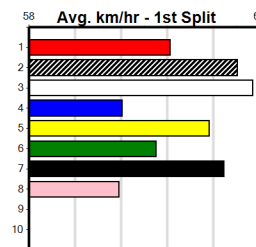

SPORTSBET SAME RACE MULTI (300+ RANK)

Distance: 300m, Race Type: Grade 5, Total Prizemoney: $1,530
1st: $1,000, 2nd: $320, 3rd: $160, 4th: $50

CHANGE (3) can explode once she hits top gear and she may only need some luck in the early stages to salute in this. NO MANNERS (8) was impressive in his handy win here 3 starts back and he can get room to wind up mid race here.

Watchdog Tips: 3 8 6 1 Bet: Win 3

INTER TITAN [5] Comes into calculations from this draw. $7.00
BK Dog Mar-21 Sire: MY REDEEMER Dam: INTER HELEN
Owner(s): K Kubik Trainer: Kenneth Kubik (Seymour)
Winning Distances: < 300m (0) 300 - 399m (3) 400 - 499m (0) 500 - 599m (0) 600 - 699m (0) > 700m (0)
Winning Weights: 29.1(2) 30.2(1)
4th (8) 31.3 300 HVL R12 20-Oct-23 17.45 16.68 5.50L SPRING FLAME (17.07) M/1 . . . . 3.94 $8.90 T3-5
7th (3) 30.8 300 HVL R9 27-Oct-23 17.47 16.82 9.50L SUMMER WINGS (16.82) M/4 . . . . 3.94 $45.50 T3-RW
ST (-) 31.1 300 HVL 10-Jul-24 17.74 11.00 Trial Cleared M/44 . . . . 4of4 . 6.76 . ST
4th (6) 31.2 300 HVL R4 26-Jul-24 17.20 16.76 3.5L TASMAN HOPE (16.97) M/3 . . . . 3.99 $25.20 T3-5
5th (3) 31.3 300 HVL R4 30-Jul-24 17.52 16.89 2.25L DESTINI SPITFIRE (17.37) M/2 . . . . 4.01 $3.40 T3-5
4th (2) 30.8 300 HVL R12 30-Aug-24 17.22 16.96 2.00L FOUR ACES (17.09) M/2 . . . . 3.99 $7.10 T3-5
7th (1) 31.2 300 HVL R4 04-Oct-24 17.43 16.70 9.00L SAILAWAY GIN (16.84) S/3 . . . . 4.02 $26.50 T3-RW
8th (8) 31.3 300 HVL R3 08-Nov-24 17.55 16.77 8.00L TASMAN HOPE (17.01) M/6 . . . . 4.12 $19.00 T3-5
Last 3 wins NOT included above
1st (4) 29.1 300 HVL R2 27-Jan-23 17.16 16.72 1.5L MARIONVALE GAL (17.26) M/1 . . . . 3.86 $15.30 T3-M
1st (3) 30.2 300 HVL R10 21-Apr-23 17.02 16.90 0.10L PIE HARD (17.03) M/2 . . . . 3.90 $6.00 T3-7
1st (4) 29.1 300 HVL R10 26-May-23 17.11 16.92 0.50L INFRA BANG BANG (17.13) M/1 . . . . 3.90 $7.10 T3-6

INTER BLACK FIRE [5] Much better than her most recent racing, place. $8.50
BK Bitch Sep-21 Sire: AUSSIE INFRARED Dam: INTER SANTINA
Owner(s): TONY AND JOE (SYN), T Interligi, J Interligi Trainer: Joe Interligi (Endeavour Hills)
Winning Distances: < 300m (0) 300 - 399m (6) 400 - 499m (0) 500 - 599m (0) 600 - 699m (0) > 700m (0)
Winning Weights: 25.6(1) 25.7(1) 25.9(1) 26.1(1) 26.4(1) 27.2(1)
5th (7) 27.8 300 HVL R12 27-Sep-24 17.38 16.87 7.50L MY GIRL RISSA (16.89) M/4 . . . . 4.09 $17.30 T3-5
1st (7) 27.2 300 HVL R12 02-Oct-24 17.31 16.91 1.25L WHAT A SPIRIT (17.39) M/1 . . . . 3.95 $2.40 5
7th (5) 27.1 300 HVL R11 11-Oct-24 17.55 16.95 7.50L DINOSAUR DEANO (17.06) M/2 . . . . 3.94 $14.60 T3-5
6th (1) 26.7 300 HVL R12 15-Oct-24 17.36 16.68 6.00L NOT FORGIVEN (16.96) M/4 . . . . 4.02 $10.90 T3-5
6th (1) 26.9 400 GEL R4 21-Oct-24 23.57 22.57 11.00 HOLTORF BALE (22.86) M/12 . . . . 8.30 $57.10 5
8th (5) 26.9 350 HVL R6 28-Oct-24 20.24 19.60 9.50L BERN BY (19.60) M/7 . . . . 6.68 $132.20 5
7th (6) 26.6 400 WGL R11 07-Nov-24 23.60 22.67 14.00 LORD PANAMA (22.67) M/67 . . . . 8.57 $71.40 T3-5
7th (8) 26.6 400 WGL R11 14-Nov-24 23.52 22.72 12.00 SHANK'S PONY (22.72) M/55 . . . . 8.58 $24.80 5
Last 3 wins NOT included above
1st (1) 25.6 350 TRA R9 22-Apr-24 20.11 19.86 1.5L DEVIL IN ME (20.21) M/11 . . . SW . 6.56 $5.70 T3-6
1st (4) 25.9 300 HVL R12 03-May-24 17.12 16.90 2.50L LADY MERLE (17.30) M/1 . . . . 3.94 $15.70 T3-5
1st (3) 26.1 300 HVL R10 06-May-24 17.11 16.85 0.10L SON OF CECIL (17.12) Q/1 . . . . 3.91 $3.20 5