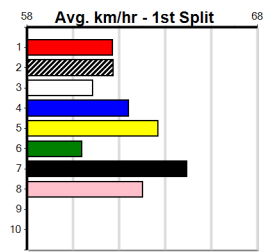

Distance: 350m, Race Type: Maiden, Total Prizemoney: $1,530
1st: $1,000, 2nd: $320, 3rd: $160, 4th: $50

ARCHER SEVEN (7) can race on the speed from the outset in this and he could prove hard to catch if he can find the front. MY MATE TRINNY (1) has been far from disgraced in her 3 starts to date and she is drawn to feature in the finish.

Watchdog Tips: **7** **1** **6** **8** **Bet:** Box Trifecta 1,6,7,8 ($10 for 41.67%)

1

MY MATE TRINNY (NSW)[M] Far from disgraced in her 3 starts, major player. **$5.50**
BK Bitch Apr-22 Sire: SHIMA SHINE Dam: SPRITLEY EBONY Trainer: Carl Haas (Tynong)

Owner(s): D Jolley
Winning Distances: < 300m (0) 300 - 399m (0) 400 - 499m (0) 500 - 599m (0) 600 - 699m (0) > 700m (0)

Winning Weights:

Pos	Draw	Wgt	Track	Date	Time	BOB	Margin	1st/2nd (Time)	PIR	Checked	Comment	W/R	Split 1	S/P	Grade
5th	(5)	24.9	400	WGL	R2	06-Aug-24	23.38	22.37	3.75L	SPRIT OF DUKE (23.14)	M/54		8.83	$17.60	M
4th	(2)	24.6	460	WGL	R1	03-Sep-24	26.96	25.92	12.00	ONCE MORE (26.16)	M/444		6.81	$11.00	M
5th	(8)	25.8	460	WGL	R1	14-Nov-24	26.81	26.19	2.75L	MINH BRONCO (26.62)	M/554		6.76	$9.10	M

Last 3 wins NOT included above

Box History

Bx	1st	2nd	3rd	4th	5th	6th	7th	8th
1								
2				1				
3								
4								
5					1			
6								
7								
8					1			

Prize Best $75.00
Starts FSH
Trk/Dts 3-0-0-0
APM 0-0-0-0 45

2

RUNAWAY DEAL [M] Yet to be placed in 31 attempts, looks unlikely. **$21.00**
BD Bitch Jan-22 Sire: KIOWA MON MANNY Dam: I'M ROBYN BANKS Trainer: Kenneth Howat (Plumpton)

Owner(s): K Howat
Winning Distances: < 300m (0) 300 - 399m (0) 400 - 499m (0) 500 - 599m (0) 600 - 699m (0) > 700m (0)

Winning Weights:

Pos	Draw	Wgt	Track	Date	Time	BOB	Margin	1st/2nd (Time)	PIR	Checked	Comment	W/R	Split 1	S/P	Grade
7th	(2)	26.2	390	BAL	R1	09-Sep-24	23.57	22.01	11.00	ART CADEAUX (22.83)	Q/56		8.80	$63.40	T3-M
8th	(8)	26.3	400	GEL	R2	17-Sep-24	24.19	22.79	14.00	CRYPTO PRINCESS (23.25)	S/87		9.10	$35.00	M
7th	(6)	26.1	390	BAL	R2	23-Sep-24	23.81	22.35	19.00	MINI SNOOZE (22.52)	M/76		8.91	$66.60	T3-M
7th	(1)	26.1	300	HVL	R2	04-Oct-24	17.66	16.70	7.50L	MAGIC SNOWDROP (17.17)	M/4		4.11	$40.50	T3-M
4th	(4)	26.0	390	SHP	R4	10-Oct-24	23.53	22.16	12.00	ASTON PRESIDENT (22.72)	M/44		8.78	$43.00	M
7th	(2)	26.5	390	BAL	R1	17-Oct-24	23.70	22.15	14.00	ALWAYS LOYAL (22.74)	M/77	V14	9.02	$104.30	T3-M
6th	(1)	26.4	350	HVL	R2	03-Nov-24	20.79	19.39	21.00	GRAND GREGORY (19.39)	M/4		6.80	$52.00	M
5th	(5)	26.4	300	HVL	R1	08-Nov-24	17.77	16.77	7.00L	DECODED (17.30)	M/4	SW	4.05	$72.10	T3-M

Last 3 wins NOT included above

Box History

Bx	1st	2nd	3rd	4th	5th	6th	7th	8th
1						2	1	1
2					1		4	2
3					1		2	2
4			1					
5					1	2		1
6							2	1
7					1	1		1
8					1			1

Prize Best $50.00
Starts 20.60(3)-2/8/24
Trk/Dts 31-0-0-0
APM 5-0-0-0 40