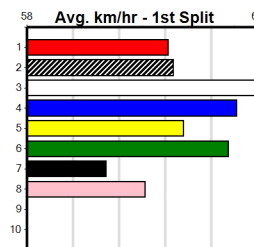

Watchdog Tips: 6 3 4 2 Bet: Win 6

BOROUGH PREMIERS [5] May get buried back early in this, needs some luck \$10.00
Owner(s): M Ebeyer
Winning Distances: < 300m (0) 300 - 399m (4) 400 - 499m (1) 500 - 599m (0) 600 - 699m (0) > 700m (0)
Trainer: Gary Mcmillan (Nambrok)