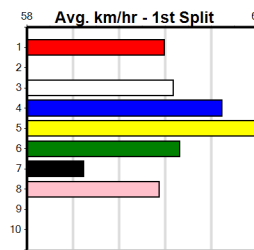

DREAMCHASERS TICKETS ON SALE NOW

9

1:40PM

(VIC time)

Distance: 300m, Race Type: Mixed 6/7, Total Prizemoney: $1,530
1st: $1,000, 2nd: $320, 3rd: $160, 4th: $50

BLAME ESMERALDA (5) has shown good speed in her smart recent efforts here and she could be the one to beat in this. HULK KING HAMMER (1) is drawn to race closer to the speed in this and she could be prominent throughout.

Watchdog Tips: **5** **1** **2** **8** **Bet:** **Quinella 1/5 ($10 for 1000%)**

Form Box	Wgt	Dist	Track	Date	Time	BON	Margin	1st/2nd (Time)	PIR	Checked	Comment	W/R	Split 1	S/P	Grade	
1	HULK KING HAMMER [7] Drawn to race closer to the speed, major player. $4.20															
	BE		Bitch		Nov-22		Sire: SHIMA SHINE		Dam: MISS MALFUNCTION		Trainer: Grant Masterson (Tyabb)					
	Owner(s): R King															
	Winning Distances: < 300m (0) 300 - 399m (0) 400 - 499m (1) 500 - 599m (0) 600 - 699m (0) > 700m (0)															
	Winning Weights: 28.3(1)															
	3rd (8)	28.5	350	HVL	R1	19-Sep-24	19.96	19.49	3.5L AUDITION (19.72)	M/2				6.70	$10.20	T3-M
	4th (6)	28.3	350	HVL	R1	23-Sep-24	19.86	19.25	2.75L GONE FOR GOOD (19.68)	M/2				6.69	$12.20	T3-M
	2nd (6)	28.5	400	WGL	R2	26-Sep-24	23.18	22.85	3.25L KILMANY WARRIOR (22.95)	M/22				8.70	$4.50	T3-M
	3rd (1)	28.5	460	WGL	R3	03-Oct-24	26.73	26.16	8.50L NO IRON TEAM (26.17)	M/243				6.69	$4.40	T3-M
	2nd (3)	28.5	300	HVL	R1	15-Oct-24	17.22	16.68	0.75L BILLY SET (17.17)	Q/2				4.02	$2.50	M
3rd (8)	28.5	300	HVL	R1	18-Oct-24	17.10	16.76	0.50L RAPHAEL ZEAL (17.08)	M/2		SW		3.99	$1.80	T3-M	
1st (2)	28.3	400	WGL	R2	24-Oct-24	23.41	22.95	3.25L MANDOLIN STORM (23.63)	Q/31				8.58	$2.40	T3-M	
4th (1)	27.8	435	SLE	R4	30-Oct-24	25.33	24.81	7.50L SELECT MILLS (24.81)	Q/645				5.35	$13.10	X67	
Last 3 wins NOT included above																
Prize Best $2790.00																
Starts 17.10(8)-18/10/24																
Trk/Dts 13-1-2-5																
APM 2-0-1-1																
2368																

2	BAMBI ROSE [7] Racing well, good early speed, can threaten here. $7.00															
	RFW		Bitch		Jan-22		Sire: HOUDINI BOY		Dam: HELEN'S TEDDY		Trainer: Donna Furey (Pearcedale)					
	Owner(s): D Furey															
	Winning Distances: < 300m (0) 300 - 399m (1) 400 - 499m (0) 500 - 599m (0) 600 - 699m (0) > 700m (0)															
	Winning Weights: 27.9(1)															
	6th (3)	28.0	300	HVL	R2	06-Dec-23	17.49	16.75	8.00L MISS ELSIE LOU (16.96)	M/5				3.96	$13.50	M
	2nd (6)	28.2	300	HVL	R1	24-Dec-23	17.17	16.46	0.25L CLASSIC WYNSTAN (17.16)	Q/1				3.91	$26.30	M
	5th (8)	28.3	300	HVL	R1	29-Dec-23	17.55	16.79	4.25L TURNPIKE LANE (17.26)	M/3				3.99	$1.40	T3-M
	ST (-)	27.8	300	HVL		20-Oct-24	17.53		0.01L Trial Cleared	M		1of1				ST
	6th (3)	27.9	300	HVL	R1	28-Oct-24	17.91	16.85	6.50L ZIPPING REMY (17.49)	M/4				4.08	$6.80	M
3rd (4)	27.9	300	HVL	R1	01-Nov-24	17.46	16.82	0.75L CRITICAL MASS (17.42)	M/2				3.99	$23.10	T3-M	
2nd (3)	27.9	300	HVL	R1	08-Nov-24	17.33	16.77	0.50L DECODED (17.30)	M/2				3.99	$7.40	T3-M	
1st (1)	27.9	300	HVL	R1	15-Nov-24	17.49	16.86	0.25L FOXY FRECKLES (17.51)	M/7				4.14	$11.40	T3-M	
Last 3 wins NOT included above																
Prize Best $2000.00																
Starts 17.17(6)-24/12/23																
Trk/Dts 7-1-2-1																
APM 1584