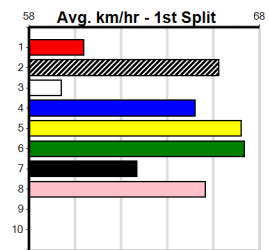

GORSKI ENGINEERING (300+ RANK)

Distance: 350m, Race Type: Grade 5, Total Prizemoney: $1,530
1st: $1,000, 2nd: $320, 3rd: $160, 4th: $50

BUDDY BLUE (6) was solidly placed 2 starts back and if he can step cleanly in this he could be the one to beat today. ESPECIAL SPEED (5) has met some speedy customers in recent times and he could be right in the finish in this.

Watchdog Tips: 6 5 2 1 Bet: Win 6

DR. HAROLD [5] Resuming, smart placing 3 back, threat if steps. $8.00
Owner(s): DOCTORS KENNELS (SYN), J McMahon, J Gill
Sire: BERNARDO Dam: BEATRICE
Trainer: Kimberley McMahon (Darriman)
Winning Distances: < 300m (0) 300 - 399m (3) 400 - 499m (1) 500 - 599m (0) 600 - 699m (0) > 700m (0)
Winning Weights: 30.4(1) 31.2(1) 31.3(1) 31.5(1)
Box History table and Prize Best Starts Trk/Dts APM

RIVER KING [5] Smart win 3 back, easier than last 2 here, chance. $4.20
Owner(s): Koolie Boys (SYN), H Johnson, M O'rouke
Sire: LIGHTNING FRANK Dam: NAYLA SWIFT
Trainer: Garry Johnson (Chum Creek)
Winning Distances: < 300m (0) 300 - 399m (4) 400 - 499m (1) 500 - 599m (0) 600 - 699m (0) > 700m (0)
Winning Weights: 34.1(1) 34.5(1) 34.6(1) 34.7(1) 35.0(1)
Box History table and Prize Best Starts Trk/Dts APM

CARLIN [5] Likely to be out the back early here, tough ask. $12.00
Owner(s): J Gill
Sire: ASTON KIMETTO Dam: BLUE SURFONIC
Trainer: Jennifer Gill (Darriman)
Winning Distances: < 300m (0) 300 - 399m (0) 400 - 499m (3) 500 - 599m (0) 600 - 699m (0) > 700m (0)
Winning Weights: 30.2(1) 30.4(1) 31.4(1)
Box History table and Prize Best Starts Trk/Dts APM

INTER CYBORG [5] *** SCRATCHED *** $10.00
Owner(s): V Johnson
Sire: FERNANDO BALE Dam: INTER ELESHA
Trainer: Vanessa Johnson (Newborough)
Winning Distances: < 300m (0) 300 - 399m (5) 400 - 499m (3) 500 - 599m (1) 600 - 699m (0) > 700m (0)
Winning Weights: 27.9(1) 29.0(2) 29.4(1) 29.5(1) 29.9(1) 30.1(1) 30.3(1) 31.0(1)
Box History table and Prize Best Starts Trk/Dts APM

ESPECIAL SPEED [5] Met some speedy types of late, major player here. $5.50
Owner(s): P Knott
Sire: ORSON ALLEN Dam: ANTARCTIC LASS
Trainer: Peter Knott (Carnegie)
Winning Distances: < 300m (0) 300 - 399m (9) 400 - 499m (0) 500 - 599m (0) 600 - 699m (0) > 700m (0)
Winning Weights: 30.3(1) 30.7(1) 30.8(1) 30.9(1) 31.0(3) 31.1(1) 31.2(1)
Box History table and Prize Best Starts Trk/Dts APM