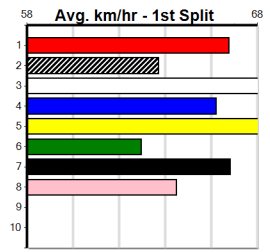

JASON MCKEOWN PHOTOGRAPHY (300+

Distance: 350m, Race Type: Grade 7, Total Prizemoney: $1,530
1st: $1,000, 2nd: $320, 3rd: $160, 4th: $50

PUT IT TOGETHER (5) was impressive in his all the way win here last start and this doesn't looks to be too much harder. YOU MOWGLI (7) was a smart winner here 3 starts back and she can challenge after a recent trial here.

Watchdog Tips: 5 7 3 4 Bet: Win 5

LAVISH SHOWGIRL (NSW)[7] Not racing well enough of late, needs it easier. $41.00
WBK Bitch Oct-21 Sire: ORSON ALLEN Dam: VICTORIA'S KARA
Owner(s): K Kubik
Trainer: Kenneth Kubik (Seymour)
Winning Distances: < 300m (0) 300 - 399m (1) 400 - 499m (0) 500 - 599m (0) 600 - 699m (0) > 700m (0)
Winning Weights: 28.2(1)
Box History table and Prize Best Starts Trk/Dts APM summary.

MISS GALORE [7] Steady winner 4 starts back but looks harder here. $21.00
RF Bitch Jun-22 Sire: SUPERIOR PANAMA Dam: COSMIC KATIE
Owner(s): FOUR FROTHYS (SYN), G Pask, J Baxter, G Pask
Trainer: Graeme Campbell (Drouin South)
Winning Distances: < 300m (0) 300 - 399m (0) 400 - 499m (1) 500 - 599m (0) 600 - 699m (0) > 700m (0)
Winning Weights: 28.0(1)
Box History table and Prize Best Starts Trk/Dts APM summary.

POINT THE FINGER [7] Met some speedy types in her last few, big chance. $2.40
F Bitch Mar-22 Sire: ASTON DEE BEE Dam: FUGACIOUS
Owner(s): J Guy
Trainer: Colin Dalton (Coldstream)
Winning Distances: < 300m (0) 300 - 399m (1) 400 - 499m (0) 500 - 599m (0) 600 - 699m (0) > 700m (0)
Winning Weights: 29.2(1)
Box History table and Prize Best Starts Trk/Dts APM summary.

TINY BIT SPOILT [7] Can race in a forward position in this, respect. $12.00
BK Dog Jan-23 Sire: KOBLENZ Dam: LITTLE BIT SLEEK
Owner(s): G Sprod
Trainer: Garry Johnson (Chum Creek)
Winning Distances: < 300m (0) 300 - 399m (1) 400 - 499m (0) 500 - 599m (0) 600 - 699m (0) > 700m (0)
Winning Weights: 31.3(1)
Box History table and Prize Best Starts Trk/Dts APM summary.

PUT IT TOGETHER [7] Impressive all the way win last start, go close. $4.60
F Dog Feb-23 Sire: ASTON RUPEE Dam: FLYRITE
Owner(s): M Collyer
Trainer: Murray Collyer (Coburg East)
Winning Distances: < 300m (0) 300 - 399m (1) 400 - 499m (0) 500 - 599m (0) 600 - 699m (0) > 700m (0)
Winning Weights: 35.9(1)
Box History table and Prize Best Starts Trk/Dts APM summary.