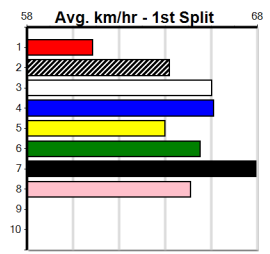

MR HUMMER LIMOS (300+ RANK)

Distance: 350m, Race Type: Grade 5, Total Prizemoney: $1,530
1st: $1,000, 2nd: $320, 3rd: $160, 4th: $50

MASTER ZORRO (7) has plenty of talent and he looks capable of setting the tempo soon after box rise in this and will be hard to reel in if he does. DR. NARNIA (1) can explode once into full stride in her races and she is drawn to challenge here.

Watchdog Tips: 7 1 5 4 Bet: Box Quinella 1,5,7 ($10 for 333.33%)

DR. NARNIA [5] Can explode once into full stride, major player. $5.50
Owner(s): DOCTORS KENNELS (SYN), J McMahon, J Gill
Sire: FERNANDO BALE Dam: DR. MINO
Trainer: Emily McMahon (Darriman)
Winning Distances: < 300m (0) 300 - 399m (0) 400 - 499m (3) 500 - 599m (0) 600 - 699m (0) > 700m (0)
Winning Weights: 24.5(1) 25.7(1) 25.8(1)
7th (4) 25.4 435 SLE R12 01-Sep-24 25.29 24.45 8.50L MADALIA SNOOPY (24.70) M/877 . . . . . 5.68 $10.30 5
2nd (6) 25.1 435 SLE R12 02-Oct-24 25.01 24.44 8.00L POLAR TEDDY (24.48) M/422 . . . . . 5.49 $9.50 5
6th (2) 25.2 435 SLE R12 06-Oct-24 25.07 24.16 4.25L JACK HOOK (24.78) M/556 . . . . . 5.52 $39.00 5
8th (8) 25.2 435 SLE R11 09-Oct-24 25.24 24.13 9.00L QUENARA BALE (24.63) M/858 . . . . . 5.54 $21.80 5NP
4th (2) 25.5 435 SLE R5 18-Oct-24 25.13 24.54 5.50L DAINTREE VISION (24.76) Q/133 . . . . . 5.31 $9.60 T3-5
4th (7) 25.9 435 SLE R6 05-Nov-24 24.76 24.54 3.25L SUPERIOR MONIQUE (24.55) M/122 . . . . . 5.22 $10.50 T3-5
6th (2) 26.0 435 SLE R12 10-Nov-24 25.19 24.30 5.00L SPRINGVIEW NOAH (24.86) M/745 . . . . . 5.44 $13.40 5
3rd (3) 26.3 435 SLE R5 13-Nov-24 25.16 24.42 3.5L MALLY BOY (24.91) M/543 . . . . . 5.46 $3.80 T3-5
Last 3 wins NOT included above
1st (2) 24.5 435 SLE R2 21-Jan-24 25.24 24.08 0.75L RAGIN' CAJUN (25.28) M/431 . . . . . 5.31 $3.60 M
1st (6) 25.8 435 SLE R4 27-May-24 25.03 24.27 0.75L HUNTER MCCRAE (25.08) M/423 . . . . . 5.40 $5.10 7
1st (7) 25.7 435 SLE R10 24-Jul-24 25.03 24.44 0.75L LITTLE MEG (25.07) M/422 . . . . . 5.46 $5.50 6G

OUR TIE BREAKER [5] Find this easier than last couple, place hopes. $12.00
Owner(s): HILL PARTINGTON (SYN), R Hill, N Hill
Sire: OUT OF RANGE Dam: RINGADING SISTER
Trainer: Richard Hill (Frankston)
Winning Distances: < 300m (0) 300 - 399m (2) 400 - 499m (1) 500 - 599m (4) 600 - 699m (0) > 700m (0)
Winning Weights: 33.9(1) 34.1(1) 34.3(3) 34.4(1) 34.7(1)
7th (8) 34.2 350 HVL R5 05-Jul-24 20.07 19.67 4.50L DESTINI PALADIN (19.76) M/8 . . . . . W 7.29 $3.40 T3-5
2nd (1) 34.3 460 WGL R6 18-Jul-24 26.62 26.21 0.50L ZIPPING PATTY (26.60) Q/112 . . . . . 6.65 $7.70 5
3= (8) 34.4 460 WGL R6 25-Jul-24 26.70 26.16 8.00L MY COOL JACK (26.16) Q/443 . . . . . 6.73 $15.30 T3-5
7th (7) 34.4 460 WGL R8 01-Aug-24 26.90 26.14 10.00 BANKRUPT (26.23) M/646 . . . . . 6.73 $9.70 5
6th (4) 34.6 350 HVL R8 13-Sep-24 20.06 19.47 8.50L FIDDLES (19.47) S/8 . . . . . 6.92 $27.60 T3-5
6th (3) 34.7 350 HVL R4 19-Sep-24 20.12 19.49 8.00L HARD PRESS (19.59) M/7 . . . . . 6.82 $47.40 T3-5
8th (6) 34.4 350 HVL R9 29-Sep-24 20.04 19.20 5.50L ASTON HOUSTON (19.66) M/5 . . . . . 6.70 $35.80 VET
8th (7) 34.3 350 HVL R6 20-Oct-24 20.16 19.25 10.00 BETTER BANJO (19.47) M/7 . . . . . 6.79 $42.50 5H
Last 3 wins NOT included above
1st (1) 34.1 515 SAP R3 29-May-22 29.69 29.60 1.5L GOING ALRIGHT (29.79) Q/1111 . . . . . 5.17 $2.80 5H
1st (7) 33.9 350 HVL R6 16-Jul-23 19.54 19.30 0.05L DUCHESS SAL (19.54) M/3 . . . . . SW 6.58 $5.80 5
1st (5) 34.3 350 HVL R5 11-Feb-24 19.53 19.10 1.00L SPEEDY RIOT (19.59) M/2 . . . . . SW 6.69 $9.30 5