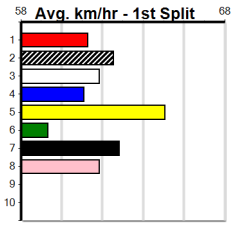

Bendigo

BENDIGO RACE 13 (300+ RANK)

13 (E1)

6:04PM

(VIC time)

Distance: 425m, Race Type: Grade 5, Total Prizemoney: \$1,530
1st: \$1,000, 2nd: \$320, 3rd: \$160, 4th: \$50

MORAINÉ MIA (2) can show good early burn at times and this is the easiest race she has contested for a while. BALLOON HEAD (8) regained some confidence last time and he will get plenty of room early. LATIN RHYTHM (7) won't be too far away