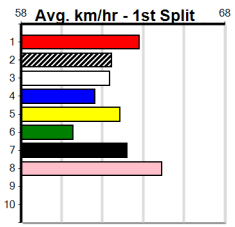

PETER BROWN CUSTOM HOMES (300+ R

Distance: 500m, Race Type: Grade 6, Total Prizemoney: \$1,740
1st: \$1,150, 2nd: \$360, 3rd: \$180, 4th: \$50

6

3:42PM

(VIC time)

SAVVY LONG LEGS (2) caught the eye at Shepparton two runs back and he looks well graded in this event. MISS LUNA (1) has been luckless since her Shepparton win and she is drawn to make amends. MCIVOR OLLY (8) is never too far away here