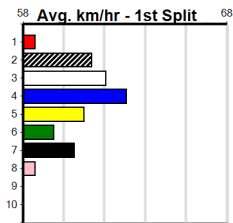

Bendigo

SPORTSBET SET A DEPOSIT LIMIT (300+)

Distance: 425m, Race Type: Maiden, Total Prizemoney: \$1,530
1st: \$1,000, 2nd: \$320, 3rd: \$160, 4th: \$50

2

2:07PM

(VIC time)

SHINING GRACE (3) hasn't had a lot of luck in her two runs to date and she will find this a lot easier.
BEERS AND BIKES (6) is better than his past few runs and he can work into the mix mid race.
TANANIA ICON (7) can run a cheeky race