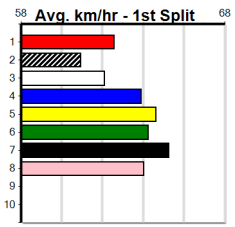

Winning Boxes

10 * NO RESERVE *****

Trainer:
Owner(s):

Winning Boxes

ONE MORE RACE TO GO (300+ RANK)

Distance: 425m, Race Type: Grade 5, Total Prizemoney: \$1,530
1st: \$1,000, 2nd: \$320, 3rd: \$160, 4th: \$50