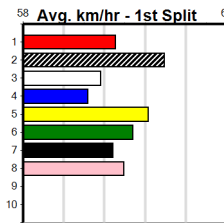

SPORTSBET MAKE IT A MULTI (300+ RAN

Distance: 425m, Race Type: Grade 5, Total Prizemoney: $1,530
1st: $1,000, 2nd: $320, 3rd: $160, 4th: $50

FOXY FAUN (2) led for a long way at Horsham two runs back and she can go one better this time around. CLASSY SHIFTER (3) has won two of his past three and he can work into the mix mid race. BOROUGH MAN (7) has a solid record here to date

Watchdog Tips:

2

3

7

5

Bet:

Win 2

Form Box Weight Dist Track Date Time BON Margin 1st/2nd (Time) PIR Checked Comment W/R Split 1 S/P Grade

1 SANDY'S LARA [5] *Capable type but prefer out wide, place best* **$7.50**

BK B Feb-22 FABREGAS **SILENT SANDY**

Trainer: Robert Weightman (Haddon)

5th	(4)	29.1	400	GEL	R4	21-Oct-24	23.43	22.57	8.50	HOLTORF BALE (22.86)	S/76	. . .	8.67	$24.50	5
6th	(2)	29.3	425	BEN	R12	29-Oct-24	24.68	24.05	8.50	LMY BOY HARVEY (24.11)	S/656	. . . W	6.80	$4.80	5
1st	(8)	29.4	425	BEN	R13	04-Nov-24	24.45	23.81	1.25	TWILIGHT SOFIA (24.52)	M/221	. . .	6.59	$5.40	T3-5
4th	(4)	29.6	400	GEL	R5	12-Nov-24	23.41	22.54	7.50	LHAVANA MAGIC (22.90)	M/22	. . .	8.63	$13.10	5

Owner(s): R Weightman

Winning Boxes

1	2	3	4	5	6	7	8
1	1	1	1	1			1
Prize Best $8,710.00							
Starts 24.45							
Trk/Dst 46-5-6-8							
APM 9-2-3-0 $2841							

2 FOXY FAUN [5] *Looks the leader, well graded, hard to reel in* **$3.40**

BD B Aug-21 HARD STYLE RICO **FAUN FLAME**

Trainer: Cameron Taylor (Neilborough)

3rd	(2)	28.6	390	SHP	R11	07-Sep-24	22.62	22.49	2.00	LDASH OF CRIMSON (22.49)	Q/11	. . .	8.59	$8.60	5
6th	(3)	28.6	390	SHP	R4	12-Sep-24	23.01	22.24	7.50	LESPECIAL BLONDE (22.52)	M/56	. . .	8.63	$4.80	5
2nd	(4)	28.2	410	HOR	R12	21-Sep-24	23.83	23.33	1.00	LHATENNA BALE (23.78)	M/11	. . .	10.52	$9.30	T3-5
6th	(7)	27.8	390	SHP	R12	16-Nov-24	22.66	22.01	9.00	LGUNAI JEDI (22.04)	M/44	. . .	8.66	$26.80	5

Owner(s): CCL (SYN), C Jackson, C Taylor, L Taylor

Winning Boxes

1	2	3	4	5	6	7	8
			2			1	
Prize Best $7,935.00							
Starts 24.31							
Trk/Dst 45-3-6-8							
APM 5-1-0-0 $1349							

3 CLASSY SHIFTER [5] *Racing well, gets a cart across, main danger* **$3.60**

BK D Jun-20 ASTON DEE BEE **SUMMER SKYE**

Trainer: Kevin Ashton (Charlton)

3rd	(8)	31.7	425	BEN	R13	09-Oct-24	24.49	23.99	1.75	LITTLE TIGER (24.38)	M/222	. . .	6.73	$9.50	T3-5
1st	(8)	32.3	425	BEN	R11	26-Oct-24	24.72	24.08	0.25	L TINKER KIM (24.73)	M/221	. . .	6.77	$7.80	5
7th	(6)	33.1	425	BEN	R13	04-Nov-24	24.98	23.81	8.00	L SANDY'S LARA (24.45)	M/677	. . .	6.75	$24.90	T3-5
1st	(6)	32.8	425	BEN	R5	13-Nov-24	24.66	24.27	0.75	LBURN THE WITCH (24.71)	M/342	. . .	6.66	$30.70	T3-5

Owner(s): K Ashton

Winning Boxes

1	2	3	4	5	6	7	8
3	4	3	1		3		1
Prize Best $33,863.39							
Starts 23.97							
Trk/Dst 107-15-14-12							
APM 65-10-11-6 $4670							

4 CAWBOURNE GROUP (NSW)[5] *Tough draw, may get crowded, too risky* **$16.00**

BK D Aug-20 SWIFT FANCY **CAWBOURNE KRISTY**

Trainer: David Long (Tarnagulla)

5th	(1)	33.4	425	BEN	R12	29-Oct-24	24.63	24.05	7.50	LMY BOY HARVEY (24.11)	M/465	. . .	6.68	$7.00	5
6th	(5)	33.8	390	BAL	R13	04-Nov-24	23.06	22.43	7.50	LCRUISIN' CHERRY (22.56)	S/66	. . .	8.85	$8.80	T3-5
2nd	(1)	33.8	390	BAL	R13	07-Nov-24	22.80	22.07	3.00	LNORTHERN REGIE (22.60)	Q/33	. . .	8.73	$10.60	5
4th	(2)	33.5	425	BEN	R5	13-Nov-24	24.86	24.27	3.00	LCLASSY SHIFTER (24.66)	M/565	. . .	6.67	$24.50	T3-5

Owner(s): All in time (SYN), J D'Altorio, R Francis

Winning Boxes

1	2	3	4	5	6	7	8
2	1	1	2	1	1	1	1
Prize Best $17,748.57							
Starts 24.35							
Trk/Dst 86-9-12-13							
APM 26-3-5-4 $2505