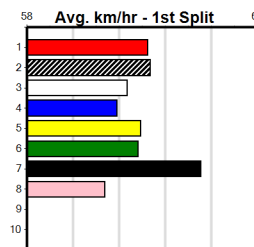

BENDIGO ADVERTISER (300+ RANK)

Distance: 425m, Race Type: Grade 7, Total Prizemoney: $1,530
1st: $1,000, 2nd: $320, 3rd: $160, 4th: $50

HOT SPOT (5) was smartly placed here four runs back and she looks very well graded in this event.
RICOCHET BERRY (2) led for a long way three runs back and he should be in the mix from the outset. WINE LOVER (1) is an improving type

Watchdog Tips: 5 2 1 6 Bet: Win 5

WINE LOVER [7] Improving type, has the right draw, can threaten $3.60
BK Dog Oct-22 Sire: CATCH THE THIEF Dam: SOMERTON MAY
Owner(s): Ghost Syndicate (SYN), L Cardillo, G Roberts, B Markovic
Trainer: Dallan Klemke (Lara)

RICOCHET BERRY [7] Led for a long way three runs back, main danger $4.80
BK Dog Jan-22 Sire: HARD STYLE RICO Dam: CHILL EASY
Owner(s): M Berry
Trainer: William Rudd (Heathcote)

SHY CABANG [7] Placed in only three of ten here, place preferred $10.00
BE Bitch Mar-22 Sire: BEAST UNLEASHED Dam: STARS AND LIGHTS
Owner(s): J Mangion
Trainer: John Mangion (Numurkah)

TIMMY TIME [7] Capable but tends to miss the kick, risky $16.00
BEBD Dog Jan-22 Sire: FERNANDO BALE Dam: ZOOM OUT
Owner(s): C Hose
Trainer: Cody Hose (Lara)

HOT SPOT [7] Smartly placed here in October, hard to reel in $3.50
BK Bitch Jun-22 Sire: FERAL FRANKY Dam: DREAMING
Owner(s): Gisborne Grumps (SYN), J Grant, J Prater, P Brun
Trainer: Katrina Evans (Kyneton)