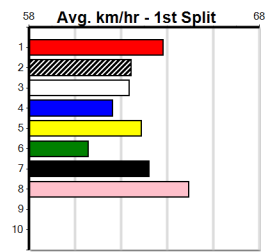

PETER BROWN CUSTOM HOMES (300+ RANK)

Distance: 500m, Race Type: Grade 6, Total Prizemoney: $1,740
1st: $1,150, 2nd: $360, 3rd: $180, 4th: $50

SAVVY LONG LEGS (2) caught the eye at Shepparton two runs back and he looks well graded in this event. MISS LUNA (1) has been luckless since her Shepparton win and she is drawn to make amends. MCIVOR OLLY (8) is never too far away here

Watchdog Tips:	2	1	8	7	Bet:	Box Trifecta 1,2,5,7,8 ($10 for 16.67%)

1

Form	Box	Wgt	Dist	Track	Date	Time	BON	Margin	1st/2nd (Time)	PIR	Checked	Comment	WR	Split 1	S/P	Grade	
MISS LUNA [6] Better than her past few runs, gun draw, danger $3.00																	
BK Bitch Jul-22				Sire: FERAL FRANKY				Dam: MISS ROXY				Trainer: Robert Hayes (Toolleen)					
Owner(s): D Klemke																	
Winning Distances: < 300m (0) 300 - 399m (0) 400 - 499m (2) 500 - 599m (0) 600 - 699m (0) > 700m (0)																	
Winning Weights: 29.3(1) 29.7(1)																	
3rd	(3)	29.4	450	SHP	R9	07-Sep-24	25.96	25.49	1.75L AS YOU WERE (25.84)	M/544				6.87	$7.60	7	
3rd	(6)	29.3	500	BEN	R7	11-Sep-24	29.15	28.32	3.5L SAVVY LONG LEGS (28.91)	S/453				6.84	$7.40	T3-7	
3rd	(2)	29.0	500	BEN	R5	18-Sep-24	28.81	28.46	5.50L JOLLY OLLIE (28.46)	M/333				6.67	$8.50	T3-7	
3rd	(7)	28.8	500	BEN	R4	25-Sep-24	28.97	28.48	4.75L GO SEEK MURPHY (28.64)	M/433				6.79	$5.70	7	
1st	(1)	29.3	450	SHP	R7	10-Oct-24	25.68	25.67	1.25L MAGIC SNOWDROP (25.77)	M/111		SW		6.70	$7.80	X67	
8th	(3)	29.2	450	SHP	R10	21-Oct-24	26.19	25.01	17.00 GREYSYND SAMMY (25.03)	M/488				6.96	$48.40	X67	
6th	(8)	29.4	425	BEN	R5	06-Nov-24	24.85	23.88	14.00 ROWDY'S BEAST (23.88)	S/766				6.90	$13.80	6G	
4th	(6)	29.2	425	BEN	R4	13-Nov-24	25.01	24.27	8.00L DEMONIC SPIRIT (24.45)	M/655				6.80	$9.50	T3-6	
Last 3 wins NOT included above																	
1st	(5)	29.7	450	SHP	R2	29-Aug-24	26.12	25.54	1.00L CATCH A COD (26.18)	M/222				6.80	$4.10	M	
Prize Best Starts Trk/Dts APM $3330.00 28.81(2)-18/9/24 16-2-1-5 3-0-0-3 2254																	

2

Form	Box	Wgt	Dist	Track	Date	Time	BON	Margin	1st/2nd (Time)	PIR	Checked	Comment	WR	Split 1	S/P	Grade	
SAVVY LONG LEGS [6] Drops in class, can follow the red, go close $3.20																	
BD Dog May-22				Sire: FERAL FRANKY				Dam: SAUSAGE SIZZLE				Trainer: Ciro Accardi (Heathcote)					
Owner(s): M Accardi																	
Winning Distances: < 300m (0) 300 - 399m (0) 400 - 499m (1) 500 - 599m (1) 600 - 699m (0) > 700m (0)																	
Winning Weights: 36.2(2)																	
4th	(2)	36.6	525	MEP	R11	25-Sep-24	30.94	29.64	18.00 PAW PIERRE (29.74)	M/6454				5.34	$47.10	6G	
3rd	(3)	37.2	450	SHP	R7	03-Oct-24	25.83	25.46	1.75L IRINKA ASHLEY (25.72)	M/333				6.93	$8.50	T3-RW	
2nd	(7)	36.4	450	SHP	R4	12-Oct-24	25.70	25.15	4.25L MAGIC SNOWDROP (25.42)	M/422		SW		6.95	$4.00	X67	
4th	(3)	36.0	525	MEP	R2	16-Oct-24	31.53	29.96	15.00 ASTON SHEKEL (30.50)	M/5344		SW		5.38	$38.20	X67	
7th	(5)	36.0	450	SHP	R10	21-Oct-24	26.06	25.01	15.00 GREYSYND SAMMY (25.03)	M/877				7.21	$40.20	X67	
5th	(1)	36.0	500	BEN	R5	25-Oct-24	28.74	28.18	6.00L CRANK IT (28.32)	M/455				6.82	$6.70	RW	
3rd	(4)	36.5	450	SHP	R7	07-Nov-24	25.79	25.42	2.00L WHIPSTICK SERENA (25.66)	M/444				6.90	$6.20	T3-6	
6th	(2)	36.3	450	SHP	R7	14-Nov-24	26.26	25.54	8.50L ANTON SEAN (25.68)	S/887				7.03	$2.10	6G	
Last 3 wins NOT included above																	
1st	(2)	36.2	450	SHP	R3	20-Jun-24	25.57	25.40	2.75L CAN'T PARK THERE (25.75)	Q/111				6.69	$4.90	M	
1st	(3)	36.2	500	BEN	R7	11-Sep-24	28.91	28.32	0.50L KID GEORGE (28.93)	M/311				6.81	$2.60	T3-7	
Prize Best Starts Trk/Dts APM $4265.00 28.74(1)-25/10/24 21-2-1-5 4-1-0-0 2485