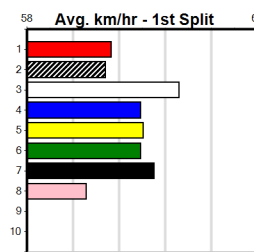

DREAMCHASERS TICKETS ON SALE NOW

Distance: 500m, Race Type: Grade 7, Total Prizemoney: $1,740
1st: $1,150, 2nd: $360, 3rd: $180, 4th: $50

NORM'S PRINCESS (1) should have enough pace to hold the early lead and this race lacks genuine depth. JILLIBY MISH (3) can make mistakes but she has talent and she can settle on the speed. BLUE TICK STELLA (4) is never too far away

Watchdog Tips: 1 3 4 7 **Bet:** Box Quinella 1,3,4 ($10 for 333.33%)

Form Box	Wgt	Dist	Track	Date	Time	BON	Margin	1st/2nd (Time)	PIR	Checked	Comment	WR	Split 1	S/P	Grade			
1	NORM'S PRINCESS [7] Drawn to lead, race lacks depth, go close $3.60																	
	BD Bitch		Jun-22		Sire: FERAL FRANKY		Dam: DREAMING										Trainer: Jimmy Holt (Kyneton)	
	Owner(s): JimKat Racing (SYN), J Holt, K Evans																	
	Winning Distances: < 300m (0) 300 - 399m (0) 400 - 499m (1) 500 - 599m (0) 600 - 699m (0) > 700m (0)																	
	Winning Weights: 27.6(1)																	
	8th (4)	27.2	300	HVL	R1	05-May-24	18.21	16.69	18.00 WILD SERENA (17.01)	M/5				4.10	$10.80	M		
	8th (8)	26.7	400	WGL	R1	26-Jul-24	23.78	22.65	17.00 BOOKER MAN (22.65)	M/68				8.60	$41.30	M		
	5th (5)	28.1	425	BEN	R2	26-Sep-24	25.33	24.09	7.50L LISBURN (24.82)	M/764				6.88	$5.30	T3-M		
	1st (8)	27.6	425	BEN	R1	16-Oct-24	24.47	24.12	1.00L MORAINÉ DEMON (24.53)	M/322				6.76	$2.50	M		
	8th (8)	27.6	500	BEN	R7	23-Oct-24	29.42	28.41	14.00 ZIPPING SCOOBY (28.51)	M/888				7.06	$5.50	T3-RW		
3rd (6)	27.5	425	BEN	R3	13-Nov-24	25.17	24.27	5.50L AUSSIE FLAME (24.80)	M/254				6.81	$6.00	T3-7			
Last 3 wins NOT included above																		
<table border="1"> <thead> <tr> <th>Bx</th> <th>1st</th> <th>2nd</th> <th>3rd</th> <th>4th</th> <th>5th</th> <th>6th</th> <th>7th</th> <th>8th</th> </tr> </thead> <tbody> <tr><td>1</td><td></td><td></td><td></td><td></td><td></td><td></td><td></td><td></td></tr> <tr><td>2</td><td></td><td></td><td></td><td></td><td></td><td></td><td></td><td></td></tr> <tr><td>3</td><td></td><td></td><td></td><td></td><td></td><td></td><td></td><td></td></tr> <tr><td>4</td><td></td><td></td><td></td><td></td><td></td><td></td><td></td><td>1</td></tr> <tr><td>5</td><td></td><td></td><td></td><td></td><td>1</td><td></td><td></td><td></td></tr> <tr><td>6</td><td></td><td></td><td>1</td><td></td><td></td><td></td><td></td><td></td></tr> <tr><td>7</td><td></td><td></td><td></td><td></td><td></td><td></td><td></td><td></td></tr> <tr><td>8</td><td>1</td><td></td><td></td><td></td><td></td><td></td><td></td><td>2</td></tr> <tr> <td>Prize Best</td> <td colspan="8">$1160.00</td> </tr> <tr> <td>Starts</td> <td colspan="8">29.42(8)-23/10/24</td> </tr> <tr> <td>Trk/Dts</td> <td colspan="8">6-1-0-1</td> </tr> <tr> <td>APM</td> <td colspan="8">1-0-0-0</td> </tr> <tr> <td>APM</td> <td colspan="8">960</td> </tr> </tbody> </table>																		

Form Box	Wgt	Dist	Track	Date	Time	BON	Margin	1st/2nd (Time)	PIR	Checked	Comment	WR	Split 1	S/P	Grade			
2	WHERE TO NEXT [7] Blks One paced, poor record to date, place best $8.00																	
	BK Dog		Mar-22		Sire: RAW ABILITY		Dam: UP THE AMOUNT										Trainer: Julie Chilcott (Heathcote)	
	Owner(s): Greysynd Racing (SYN), W Owen, J Chilcott, A Long																	
	Winning Distances: < 300m (0) 300 - 399m (0) 400 - 499m (1) 500 - 599m (0) 600 - 699m (0) > 700m (0)																	
	Winning Weights: 33.4(1)																	
	4th (3)	33.7	425	BEN	R1	26-Sep-24	25.07	24.09	7.50L IS IT ME (24.55)	M/755				6.84	$16.80	T3-M		
	4th (8)	33.5	450	SHP	R2	03-Oct-24	26.27	25.46	4.25L DARRA ROGUE (25.99)	M/555				7.12	$11.60	T3-M		
	7th (7)	33.9	500	BEN	R1	09-Oct-24	30.09	28.32	23.00 KENNETH BALE (28.53)	M/787				7.32	$17.70	T3-M		
	5th (7)	33.8	425	BEN	R1	16-Oct-24	24.88	24.12	6.00L NORM'S PRINCESS (24.47)	M/666				6.99	$7.10	M		
	4th (1)	33.4	425	BEN	R1	25-Oct-24	24.56	23.88	6.00L NANCY DEVERE (24.14)	S/775				6.76	$34.40	M		
1st (1)	33.4	450	SHP	R3	31-Oct-24	26.32	25.48	0.50L TENTEN (26.34)	M/312		SW		6.80	$8.00	T3-M			
7th (7)	33.4	450	SHP	R9	07-Nov-24	25.95	25.42	5.00L MONEY PALACE (25.60)	M/886				6.97	$52.70	T3-7			
6th (7)	33.6	500	BEN	R2	13-Nov-24	29.21	28.49	11.00 PIP (28.50)	M/456				6.83	$47.10	T3-RW			
Last 3 wins NOT included above																		
<table border="1"> <thead> <tr> <th>Bx</th> <th>1st</th> <th>2nd</th> <th>3rd</th> <th>4th</th> <th>5th</th> <th>6th</th> <th>7th</th> <th>8th</th> </tr> </thead> <tbody> <tr><td>1</td><td>1</td><td>1</td><td></td><td>1</td><td>1</td><td></td><td></td><td></td></tr> <tr><td>2</td><td></td><td>2</td><td>1</td><td></td><td></td><td></td><td></td><td>1</td></tr> <tr><td>3</td><td></td><td></td><td></td><td>1</td><td></td><td>1</td><td></td><td></td></tr> <tr><td>4</td><td></td><td></td><td></td><td></td><td></td><td></td><td>1</td><td>1</td></tr> <tr><td>5</td><td></td><td></td><td>1</td><td></td><td></td><td></td><td>1</td><td>1</td></tr> <tr><td>6</td><td></td><td>2</td><td></td><td></td><td>2</td><td>1</td><td>1</td><td>1</td></tr> <tr><td>7</td><td></td><td></td><td></td><td>2</td><td>1</td><td>1</td><td>2</td><td></td></tr> <tr><td>8</td><td></td><td></td><td>1</td><td>2</td><td></td><td></td><td></td><td></td></tr> <tr> <td>Prize Best</td> <td colspan="8">$4120.00</td> </tr> <tr> <td>Starts</td> <td colspan="8">29.21(7)-13/11/24</td> </tr> <tr> <td>Trk/Dts</td> <td colspan="8">29-1-5-2</td> </tr> <tr> <td>APM</td> <td colspan="8">2-0-0-0</td> </tr> <tr> <td>APM</td> <td colspan="8">2332</td> </tr> </tbody> </table>