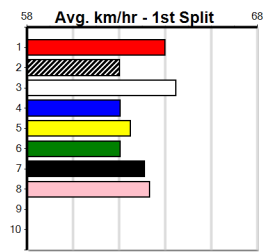

Watchdog Tips: 6 7 8 3 Bet: Win 6

Table for horse HAGIBIS [5] including details on owner, sire, dam, winning distances, weights, and race results.

Table for horse IRON TYSON [5] including details on owner, sire, dam, winning distances, weights, and race results.