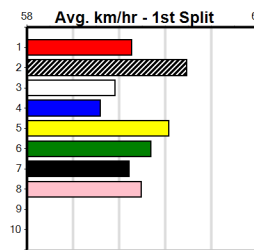

SPORTSBET MAKE IT A MULTI (300+ RANK)

Distance: 425m, Race Type: Grade 5, Total Prizemoney: $1,530
1st: $1,000, 2nd: $320, 3rd: $160, 4th: $50

FOXY FAUN (2) led for a long way at Horsham two runs back and she can go one better this time around. CLASSY SHIFTER (3) has won two of his past three and he can work into the mix mid race. BOROUGH MAN (7) has a solid record here to date

Watchdog Tips: 2 3 7 5 Bet: Win 2

SANDY'S LARA [5] Capable type but prefer out wide, place best $7.50
Owner(s): R Weightman
Winning Distances: < 300m (0) 300 - 399m (3) 400 - 499m (2) 500 - 599m (0) 600 - 699m (0) > 700m (0)
Box History table and Prize Best Starts table included.

FOXY FAUN [5] Looks the leader, well graded, hard to reel in $3.40
Owner(s): CCL (SYN), C Jackson, C Taylor, L Taylor
Winning Distances: < 300m (0) 300 - 399m (2) 400 - 499m (1) 500 - 599m (0) 600 - 699m (0) > 700m (0)
Box History table and Prize Best Starts table included.

CLASSY SHIFTER [5] Racing well, gets a cart across, main danger $3.60
Owner(s): K Ashton
Winning Distances: < 300m (0) 300 - 399m (2) 400 - 499m (13) 500 - 599m (0) 600 - 699m (0) > 700m (0)
Box History table and Prize Best Starts table included.

CAWBOURNE GROUP (NSW)[Tough draw, may get crowded, too risky $16.00
Owner(s): All in time (SYN), J D'altorio, R Francis
Winning Distances: < 300m (0) 300 - 399m (3) 400 - 499m (6) 500 - 599m (0) 600 - 699m (0) > 700m (0)
Box History table and Prize Best Starts table included.

MORAINE LILLY [5] Better than her past few runs, must respect $8.00
Owner(s): MORAINE (SYN), G Judd, S Judd
Winning Distances: < 300m (0) 300 - 399m (1) 400 - 499m (2) 500 - 599m (0) 600 - 699m (0) > 700m (0)
Box History table and Prize Best Starts table included.