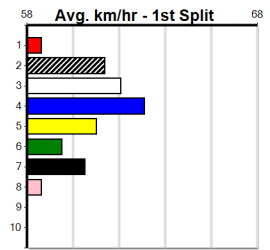

SPORTSBET SET A DEPOSIT LIMIT (300+)

2

2:07PM

(VIC time)

Distance: 425m, Race Type: Maiden, Total Prizemoney: $1,530
1st: $1,000, 2nd: $320, 3rd: $160, 4th: $50

SHINING GRACE (3) hasn't had a lot of luck in her two runs to date and she will find this a lot easier. BEERS AND BIKES (6) is better than his past few runs and he can work into the mix mid race. TANANIA ICON (7) can run a cheeky race

Watchdog Tips: 3 6 7 2 **Bet:** Box Quinella 3,6,7 ($10 for 333.33%)

Form Box	Wgt	Dist	Track	Date	Time	BON	Margin	1st/2nd (Time)	PIR	Checked	Comment	WR	Split 1	S/P	Grade

1

MISSY HIGHLAND [M] **$12.00**
Yet to impress, can push wide, finds bother
BK Bitch Nov-22 Sire: HOOKED ON SCOTCH Dam: MISSY HA HA
Owner(s): Bulbay (SYN), P Bull, A Bayliss Trainer: Alan Bayliss (Daisy Hill)
Winning Distances: < 300m (0) 300 - 399m (0) 400 - 499m (0) 500 - 599m (0) 600 - 699m (0) > 700m (0)
Winning Weights:
7th (4) 26.0 390 BAL R4 24-Oct-24 23.29 22.08 15.00 JILL'S JULIETTE (22.25) S/57 . . . . . W 8.99 $19.40 M
8th (4) 26.2 390 BAL R2 31-Oct-24 23.48 22.23 14.00 DOONGALLA SHANE (22.50) S/88 . . . . . W 8.85 $46.00 M
5th (7) 25.9 425 BEN R1 06-Nov-24 24.98 23.88 11.00 CHATTANOOGA (24.21) M/555 . . . . . 6.95 $46.20 RW

Last 3 wins NOT included above

Box History

Bx	1st	2nd	3rd	4th	5th	6th	7th	8th
1								
2								
3								
4							1	1
5								
6								
7					1			
8								

Prize Best $0.00
Starts 24.98(7)-6/11/24
Trk/Dts 3-0-0-0
APM 1-0-0-0

2

MASAI MARA ICON [M] **$4.80**
Not the worst, can clear the 1 early, respect
BK Bitch Oct-22 Sire: MEPUNGA BLAZER Dam: SERENGETI ICON
Owner(s): Sullivan Sullivan (SYN), R Sullivan, M Sullivan Trainer: Marien Sullivan (East Shepparton)
Winning Distances: < 300m (0) 300 - 399m (0) 400 - 499m (0) 500 - 599m (0) 600 - 699m (0) > 700m (0)
Winning Weights:
6th (1) 26.4 390 SHP R1 14-Sep-24 23.31 22.12 7.00L MORAINÉ GRACE (22.83) M/45 . . . . . 8.58 $11.10 M
8th (5) 26.2 425 BEN R2 18-Sep-24 25.54 24.12 17.00 RELEASED (24.37) M/888 . . . . . 6.95 $19.70 T3-M
6th (6) 26.2 425 BEN R2 25-Sep-24 24.97 24.05 10.00 BASEMENT (24.28) M/456 . . . . . 6.73 $42.10 M
6th (5) 26.9 450 SHP R6 10-Oct-24 26.52 25.67 12.00 JILLIBY MISH (25.74) M/686 . . . . . 6.93 $37.60 M
3rd (6) 26.8 450 SHP R3 24-Oct-24 26.37 25.59 1.00L EXECUTED DEED (26.31) Q/453 . . . . . 6.88 $7.60 M
3rd (2) 26.8 450 SHP R3 31-Oct-24 26.63 25.48 4.50L WHERE TO NEXT (26.32) M/764 . . . . . 6.91 $22.20 T3-M
4th (5) 26.3 425 BEN R1 06-Nov-24 24.71 23.88 7.50L CHATTANOOGA (24.21) Q/344 . . . . . 6.88 $29.20 RW
7th (2) 25.9 450 SHP R3 14-Nov-24 26.42 25.54 13.00 ASTON RUMBA (25.56) M/888 . . . . . 7.05 $27.20 M

Last 3 wins NOT included above

Box History

Bx	1st	2nd	3rd	4th	5th	6th	7th	8th
1							1	
2		1						1
3								1
4		1						
5				1		1		1
6	1	1				1		
7							1	1
8								

Prize Best $850.00
Starts 24.71(5)-6/11/24
Trk/Dts 13-0-1-3
APM 3-0-0-0

3

SHINING GRACE [M] **$2.80**
No luck to date, this is easier, go close
BK Bitch Nov-22 Sire: SHIMA SHINE Dam: WHITE AMBUSH
Owner(s): J Hooke Trainer: Jane Hooke (Huntly)
Winning Distances: < 300m (0) 300 - 399m (0) 400 - 499m (0) 500 - 599m (0) 600 - 699m (0) > 700m (0)
Winning Weights:
6th (8) 31.1 400 GEL R2 08-Nov-24 23.64 22.39 12.00 QUEST FOR SPIRIT (22.84) S/57 . . . . . 8.81 $24.30 M
5th (6) 31.4 390 WBL R2 14-Nov-24 23.09 22.00 12.00 SHAKE THE DUST (22.27) S/54 . . . . . 9.21 $19.60 MH

Last 3 wins NOT included above

Box History

Bx	1st	2nd	3rd	4th	5th	6th	7th	8th
1								
2								
3								
4								
5								
6					1			
7								
8							1	

Prize Best $0.00
Starts FSH
Trk/Dts 2-0-0-0
APM 0-0-0-0