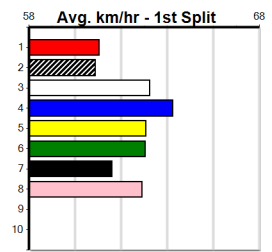

Bendigo
10
5:07PM
(VIC time)

dreamchasersfestival.com.au (300+ RANK)

Distance: 425m, Race Type: Grade 7, Total Prizemoney: $1,530
1st: $1,000, 2nd: $320, 3rd: $160, 4th: $50

BOSTON DASH (4) can show good early burn at times and he won't find an easier race to win.
HEATHER BALE (2) caught the eye two runs back and she just needs a clear crack in the middle stages. KID GEORGE (6) is never too far away

Watchdog Tips: **4** **2** **6** **3** Bet: **Win 4**

Form Box	Wgt	Dist	Track	Date	Time	BON	Margin	1st/2nd (Time)	PIR	Checked	Comment	WR	Split 1	S/P	Grade
1															
THERMAL SMOKE [7] Steady winner here, this is harder, tough ask $12.00															
BK	Bitch			Jan-23					Sire: AUSSIE INFRARED		Dam: FAUN FLAME				
Owner(s): Big Three (SYN), M Dennis, B Wright, M Bolger															
Winning Distances: < 300m (0) 300 - 399m (0) 400 - 499m (1) 500 - 599m (0) 600 - 699m (0) > 700m (0)															
Winning Weights: 27.6(1)															
5th (7)	27.3	390	WBL	R2	07-Oct-24	23.39	22.32	4.00L ZIPPING GEPETTO (23.12)	S/76				9.15	$7.40 M	
5th (7)	27.8	390	SHP	R3	10-Oct-24	22.87	22.16	9.00L ASTON LAMBADA (22.25)	S/75				9.00	$21.10 M	
5th (3)	27.6	390	WBL	R2	14-Oct-24	23.16	22.43	11.00 WE ARE ONE (22.43)	S/64				9.05	$11.00 M	
4th (5)	27.4	425	BEN	R2	19-Oct-24	24.54	24.08	4.50L SCOOP THE LOOT (24.24)	S/544		V5		6.81	$24.70 M	
4th (2)	27.7	390	BAL	R1	28-Oct-24	23.37	22.09	4.25L THERMAL FLICKER (23.08)	M/64				8.75	$15.20 T3-M	
3rd (2)	27.9	390	BAL	R1	04-Nov-24	23.07	22.43	3.75L DRAGON BLACK (22.82)	M/44				8.86	$4.50 T3-M	
4th (7)	27.7	450	SHP	R3	07-Nov-24	26.32	25.42	9.00L INSANE (25.72)	S/534				7.08	$8.00 T3-M	
1st (3)	27.6	425	BEN	R1	13-Nov-24	24.93	24.27	0.50L DARRA MICK (24.96)	S/654				6.91	$5.50 T3-M	
Last 3 wins NOT included above															
Prize Best Starts Trk/Dts APM $1595.00 24.54(5)-19/10/24 13-1-0-2 3-1-0-0 1543															

2															
HEATHER BALE (NSW)[7] Strong effort two runs back, danger with luck $5.00															
F	Bitch			Mar-22					Sire: FERNANDO BALE		Dam: IDRIA BALE				
Owner(s): FISHOUNDS (SYN), D Fisher, S Fisher															
Winning Distances: < 300m (0) 300 - 399m (1) 400 - 499m (0) 500 - 599m (0) 600 - 699m (0) > 700m (0)															
Winning Weights: 24.8(1)															
6th (4)	24.6	425	BEN	R4	18-Sep-24	24.92	24.12	5.50L HELLO COOPER (24.55)	S/755				7.01	$10.10 T3-7	
7th (8)	25.2	425	BEN	R3	25-Sep-24	24.82	24.05	7.50L SASSY SPICE (24.32)	S/887				6.88	$18.50 7	
5th (1)	25.5	390	WBL	R4	07-Oct-24	23.09	22.32	5.50L PACK YOUR BAGS (22.72)	M/11				8.69	$6.20 7	
5th (6)	25.6	390	WBL	R9	14-Oct-24	23.24	22.43	8.00L ASTON BLEND (22.70)	S/75				9.36	$6.70 7	
5th (7)	26.2	400	GEL	R10	21-Oct-24	23.31	22.57	4.25L SILVERTREE FLOSS (23.01)	S/65				8.83	$3.80 7	
4th (3)	26.2	425	BEN	R11	29-Oct-24	24.64	24.05	4.00L BOULDER DASH (24.38)	M/555				6.95	$16.50 7	
3rd (1)	26.4	425	BEN	R3	04-Nov-24	24.58	23.81	4.00L KISS ME RUBY (24.31)	M/543				6.84	$6.00 T3-7	
5th (7)	26.7	425	BEN	R3	13-Nov-24	25.37	24.27	8.50L AUSSIE FLAME (24.80)	M/876				6.96	$9.50 T3-7	
Last 3 wins NOT included above															
1st (2)	24.8	390	WBL	R1	05-Aug-24	22.64	22.42	3.25L HARDSTYLE GRACIE (22.86)	Q/11				8.79	$4.70 M	
Prize Best Starts Trk/Dts APM $2135.00 24.58(1)-4/11/24 25-1-1-4 5-0-0-1 1229