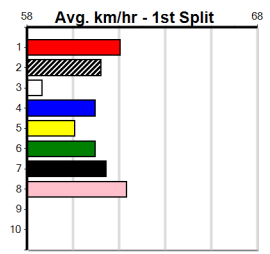

13 RACES TODAY (300+ RANK)

Distance: 425m, Race Type: Maiden, Total Prizemoney: $1,530
1st: $1,000, 2nd: $320, 3rd: $160, 4th: $50

BLAZING GEORGIE (4) has had little luck in his two runs to date and he is expected to make amends today. DARK MIRACLE (3) was well supported on debut and he'll continue to get better with more racing. CHRISTA'S GIRL (8) is better than her form reads

Watchdog Tips: 4 3 8 1 Bet: Box Quinella 3,4,8 ($10 for 333.33%)

Form Box Wgt Dist Track Date Time BON Margin 1st/2nd (Time) PIR Checked Comment W/R Split 1 S/P Grade

1 KRUGER ICON [M] Placed in two of three here, must respect $4.20
BK Dog Oct-22 Sire: MEPUNGA BLAZER Dam: SERENGETI ICON
Owner(s): Sullivan Sullivan (SYN), R Sullivan, M Sullivan
Trainer: Robert Sullivan (East Shepparton)
Winning Distances: < 300m (0) 300 - 399m (0) 400 - 499m (0) 500 - 599m (0) 600 - 699m (0) > 700m (0)
Winning Weights:
5th (3) 32.5 390 SHP R1 22-Aug-24 23.17 22.33 12.00 GOSSIP GIRL (22.40) M/55 . . . . 8.85 $30.40 T3-M
7th (4) 32.0 390 SHP R1 07-Sep-24 23.48 22.49 13.00 BEAR IT IS (22.58) S/88 . . . VO 9.16 $3.50 M
6th (5) 32.0 450 SHP R3 12-Sep-24 26.91 25.54 11.00 KRAKEN HONEY (26.15) M/565 . . . . 6.99 $32.00 M
3rd (6) 32.0 425 BEN R2 18-Sep-24 24.77 24.12 6.00L RELEASED (24.37) M/443 . . . . 6.87 $52.70 T3-M
5th (4) 32.0 425 BEN R2 25-Sep-24 24.85 24.05 8.50L BASEMENT (24.28) M/334 . . . . 6.70 $20.60 M
4th (6) 32.4 450 SHP R3 17-Oct-24 26.60 25.57 6.50L SPARKLE PANTS (26.15) M/553 . . . . 6.88 $49.50 T3-M
3rd (2) 32.4 425 BEN R1 06-Nov-24 24.65 23.88 6.50L CHATTANOOGA (24.21) Q/233 . . . . 6.70 $10.80 RW
6th (1) 32.2 450 SHP R3 14-Nov-24 26.38 25.54 12.00 ASTON RUMBA (25.56) M/244 . . . . 6.72 $12.20 M
Last 3 wins NOT included above

Box History
Bx 1st 2nd 3rd 4th 5th 6th 7th 8th
1 . . . . . 1 1
2 . . . . . 1 1
3 . . . . . 1 1
4 . . . . . 1 1
5 . . . . . 1 1
6 . . . . . 1 1
7 . . . . . 1 1
8 . . . . . 1 1
Prize Best $420.00
Starts 24.65(2)-6/11/24
Trk/Dts 12-0-0-2
APM 3-0-0-2 326

2 NANA'S REBEL [M] Had a few chances, needs to improve, tested $21.00
WBK Bitch Mar-22 Sire: PURE TITANIUM Dam: CRUISING FOUR
Owner(s): J Condo
Trainer: Judith Condo (Pyramid Hill)
Winning Distances: < 300m (0) 300 - 399m (0) 400 - 499m (0) 500 - 599m (0) 600 - 699m (0) > 700m (0)
Winning Weights:
5th (3) 29.0 390 SHP R1 26-Aug-24 23.16 22.16 11.00 DARRA RUBY (22.44) S/65 . . . W 8.88 $132.90 MH
7th (6) 29.2 410 HOR R1 03-Sep-24 24.11 23.05 6.50L SUNTORY LISA (23.68) M/66 . . . W 10.94 $15.20 M
5th (6) 29.6 410 HOR R3 15-Sep-24 24.81 23.03 20.00 UP HILL SHILOH (23.48) S/55 . . . . 11.30 $68.00 M
5th (7) 28.8 425 BEN R2 19-Oct-24 24.72 24.08 7.00L SCOOP THE LOOT (24.24) S/655 . . . . 6.86 $27.10 M
6th (2) 28.6 425 BEN R2 26-Oct-24 24.82 24.08 8.50L TAKE NOTICE (24.23) S/877 . . . . 6.86 $56.00 M
4th (1) 29.2 425 BEN R3 29-Oct-24 25.06 24.05 6.00L COCONUT FELIPE (24.67) S/334 . . . . 6.83 $6.80 M
4th (1) 29.3 425 BEN R2 04-Nov-24 24.95 23.81 14.00 SHOOT THE BREEZE (24.02) S/774 . . . . 6.99 $39.50 T3-M
4th (1) 29.2 390 SHP R1 14-Nov-24 22.94 22.08 4.75L RITA MAY (22.63) S/34 . . . . 8.71 $19.50 M
Last 3 wins NOT included above

Box History
Bx 1st 2nd 3rd 4th 5th 6th 7th 8th
1 4
2 2
3 2
4 . . . . . 2 2 1
5 . . . . . 2 1
6 . . . . . 1 1 1
7 . . . . . 1 1 1
8 . . . . . 1 1 1 1
Prize Best $745.00
Starts 24.72(7)-19/10/24
Trk/Dts 27-0-1-0
APM 17-0-1-0 284