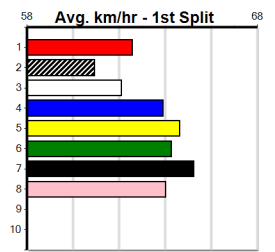

ONE MORE RACE TO GO (300+ RANK)

Distance: 425m, Race Type: Grade 5, Total Prizemoney: $1,530
1st: $1,000, 2nd: $320, 3rd: $160, 4th: $50

HE'S HELL BENT (5) was never headed in his handy 24.36 win here and he will prove hard to reel in again. HILLBILLY ROCKY (4) returned to form here last time and he should be in the mix throughout. SNOW ROYALE (7) may be value

Watchdog Tips: 5 4 7 6 Bet: Win 5

TINKER DAN [5] Down on confidence, can push wide, too risky $10.00
RBD Dog Mar-21 Sire: FERNANDO BALE Dam: DYNA BOBBI
Trainer: Mark Giddings (Heathcote)
Winning Distances: < 300m (0) 300 - 399m (6) 400 - 499m (3) 500 - 599m (0) 600 - 699m (0) > 700m (0)
Box History table and Prize Best Starts table included.

ASTON PLUS [5] Placed in two of three here, place hope again $8.00
BK Dog Mar-21 Sire: ASTON KIMETTO Dam: ASTON NOVA
Trainer: Scott Millard (Kyneton)
Winning Distances: < 300m (0) 300 - 399m (4) 400 - 499m (3) 500 - 599m (0) 600 - 699m (0) > 700m (0)
Box History table and Prize Best Starts table included.

CALL ME JOHN [5] Yet to win here in 26 attempts, place preferred $6.00
BK Dog Jan-21 Sire: PURE TITANIUM Dam: BLUE ESPEARANCE
Trainer: Gary Hansen (Daisy Hill)
Winning Distances: < 300m (0) 300 - 399m (0) 400 - 499m (2) 500 - 599m (2) 600 - 699m (0) > 700m (0)
Box History table and Prize Best Starts table included.

HILLBILLY ROCKY [5] Never headed last time, big danger if crosses $7.50
BE Dog Nov-21 Sire: AUSSIE INFRARED Dam: IMMINEANT REALITY
Trainer: Michael Hendy (Korong Vale)
Winning Distances: < 300m (0) 300 - 399m (2) 400 - 499m (1) 500 - 599m (0) 600 - 699m (0) > 700m (0)
Box History table and Prize Best Starts table included.

HE'S HELL BENT (GA)[5] Returned to form here last time, take catching $3.00
RF Dog Aug-21 Sire: KONOMI Dam: LIZ CABBAGE
Trainer: Ross Lyons (Longlea)
Winning Distances: < 300m (0) 300 - 399m (0) 400 - 499m (1) 500 - 599m (12) 600 - 699m (0) > 700m (0)
Box History table and Prize Best Starts table included.