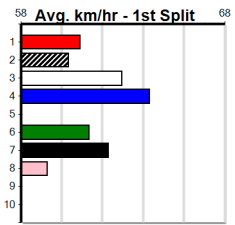

Shepparton

REJUVENATE @ STUD

Distance: 390m, Race Type: Maiden, Total Prizemoney: $1,530
1st: $1,000, 2nd: $320, 3rd: $160, 4th: $50

5

12:05PM

(VIC time)

KRAKEN LULU (5) is from a litter that includes top talent Kraken Chief and she could be the one to beat with any luck early. SUGAR SHINE (7) can race in a forward position from the outset and he could be the main danger.

Watchdog Tips:

5

7

3

6

Bet:

Win 5