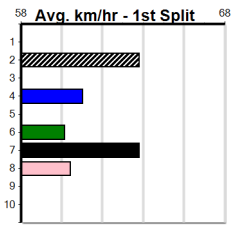

SPORTSBET MAKE IT A MULTI

Distance: 390m, Race Type: Maiden, Total Prizemoney: $1,530
1st: $1,000, 2nd: $320, 3rd: $160, 4th: $50

4

11:44AM

(VIC time)

EASY AVENGER (8) met a speedy one on debut last start and she could be the one to beat with an ounce of luck here. ASTON PRESIDENT (2) was far from disgraced on debut 2 starts back and he could be the danger here.

Watchdog Tips: **8** **2** **1** **7** **Bet:** **Win 8**

Form **Box** **Weight** **Dist** **Track** **Date** **Time** **BON** **Margin** **1st/2nd (Time)** **PIR** **Checked** **Comment** **W/R** **Split 1** **S/P** **Grade**

1 GROVEDALE BUG [M] *Litter is just starting out, betting best guide.* **$3.60**

WBK B Mar-23 JACKSLITTLETHING STAY STRONG

Trainer: Kate Jackson (Kamarooka)
Owner(s): J Condon

Winnig Boxes

1	2	3	4	5	6	7	8
Prize							
Best							
Starts							
Trk/Dst							
APM							

2 ASTON PRESIDENT [M] *Far from disgraced on debut 2 back, major player.* **$3.20**

F D Jan-23 GOOD ODDS HARADA ASTON SILK

Trainer: Mark McClelland (Lovely Banks)

4th (1) 32.9 400 GEL R1 28-Sep-24 23.28 22.46 11.00HE'S ALL THAT (22.52) Q/22 . . . . 8.60 $3.20 M
7th (5) 32.9 410 HOR R2 05-Oct-24 24.57 23.32 13.00MEAN PEACE (23.71) M/54 . . . . 11.00 $48.60 M

Owner(s): R Borda

Winnig Boxes

1	2	3	4	5	6	7	8
Prize							
Best							
Starts							
Trk/Dst							
APM							

3 CRITICAL MASS [M] ***** SCRATCHED ***** **$7.50**

BK D Feb-23 BEWILDERING EAST STREET

Trainer: Josh Duncan (Heathcote)

7th (1) 30.0 300 HVL R1 04-Sep-24 17.50 16.39 12.00LGIACOMO (16.67) M/4 . . . . 4.06 $17.80 MH

Owner(s): GreyDunc (SYN), J Duncan, W Owen, A Duncan

Winnig Boxes

1	2	3	4	5	6	7	8
Prize							
Best							
Starts							
Trk/Dst							
APM							

4 RUNAWAY DEAL [M] *Yet to place in 27 starts, looks unlikely here.* **$41.00**

BD B Jan-22 KIOWA MON MANNY I'M ROBYN BANKS

Trainer: Kenneth Howat (Plumpton)

7th (2) 26.2 390 BAL R1 09-Sep-24 23.57 22.01 11.00LART CADEAUX (22.83) Q/56 . . . . 8.80 $63.40 T3-M
8th (8) 26.3 400 GEL R2 17-Sep-24 24.19 22.79 14.00LCRYPTO PRINCESS (23.25) S/87 . . . . 9.10 $35.00 M
7th (6) 26.1 390 BAL R2 23-Sep-24 23.81 22.35 19.00LMINI SNOOZE (22.52) M/76 . . . . 8.91 $66.60 T3-M
7th (1) 26.1 300 HVL R2 04-Oct-24 17.66 16.70 7.50LMAGIC SNOWDROP (17.17) M/4 . . . . 4.11 $40.50 T3-M

Owner(s): K Howat

Winnig Boxes

1	2	3	4	5	6	7	8
Prize							
Best							
Starts							
Trk/Dst							
APM							

5 *** VACANT BOX ***

Trainer:
Owner(s):

Winnig Boxes

1	2	3	4	5	6	7	8
Prize							
Best							
Starts							
Trk/Dst							
APM							

6 TWILIGHT LIZZY [M] *Slow out and well beaten of late, tested here.* **$10.00**

BD B Feb-23 KOBLENZ TWILIGHT CONNIE

Trainer: Steven Vantaarling (Tallygaroopna)

7th (1) 23.5 300 HVL R4 22-Sep-24 17.47 16.59 13.00LHIJACK (16.59) M/7 . . . . 4.19 $23.40 MH
7th (2) 23.4 390 SHP R2 30-Sep-24 23.54 22.08 9.50LZESTY BOY (22.88) S/77 . . . . 9.05 $71.80 M

Owner(s): SUNDOWN (SYN), T Van taarling, F Vantaarling, S Van taarling, L Van taarling, S Vantaarling

Winnig Boxes

1	2	3	4	5	6	7	8
Prize							
Best							
Starts							
Trk/Dst							
APM							

7 TAKE ME CRUISING [M] *Find this easier than his debut, cannot dismiss.* **$6.00**

BK D May-22 HONE IN PROVEN SNOW

Trainer: Michelle Groom (Longwood)

7th (8) 33.3 390 SHP R1 16-Sep-24 23.11 22.08 8.50LSPIRITED OLIVER (22.54) S/77 . . SW . 8.75 $15.70 M

Owner(s): M Groom

Winnig Boxes

1	2	3	4	5	6	7	8
Prize							
Best							
Starts							
Trk/Dst							
APM