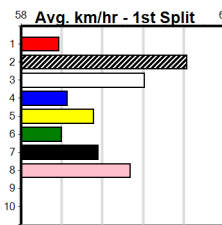

13 RACES TODAY

Distance: 390m, Race Type: Maiden, Total Prizemoney: $1,530
1st: $1,000, 2nd: $320, 3rd: $160, 4th: $50

1
10:51AM
(VIC time)

SWEET CHILD (3) has shown plenty of talent in her four starts to date and she can race on the speed and prove too classy in the run to the judge here. ASTON MOTION (7) can race in a forward position and could be the danger in this.

Watchdog Tips: **3** **7** **2** **1** **Bet:** **Box Trifecta 1,2,3,7 ($10 for 41.67%)**