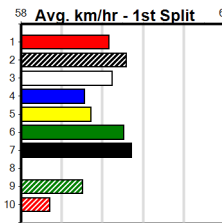

SHEPP CITY FENCING

Distance: 450m, Race Type: Maiden, Total Prizemoney: \$1,530
 1st: \$1,000, 2nd: \$320, 3rd: \$160, 4th: \$50

6

12:22PM

(VIC time)

JILLIBY MISH (6) can set the tempo soon after box rise and she could prove hard to catch if she can find the arm here. CATCH A COD (7) has shown talent in her last few starts and she could be right in the mix with any luck.