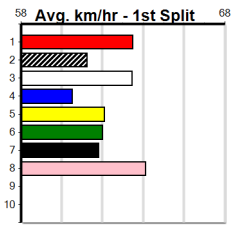

Shepparton

SHEPPARTON RACE 13

Distance: 390m, Race Type: Grade 5, Total Prizemoney: \$1,530
1st: \$1,000, 2nd: \$320, 3rd: \$160, 4th: \$50

13 (E1)

2:42PM

(VIC time)

MARIETTA ICON (1) showed speed in her top win three starts back and she looks awfully hard to beat in a race of this nature. MARKET MOVES (3) was a smart winner here 2 starts back and he has the early speed to be prominent throughout.