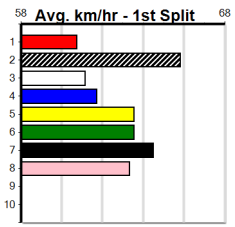

SPORTSBET GO THE BLUE DOG

Distance: 390m, Race Type: Mixed 6/7, Total Prizemoney: \$1,530
1st: \$1,000, 2nd: \$320, 3rd: \$160, 4th: \$50

11

1:57PM

(VIC time)

EXPELLED (4) has shown plenty of ability in his 3 starts to date including a smart win 2 starts back and he looks like the one to beat again. BONE SHAKER (8) is a perennial placegetter with lots of talent and could be the danger.