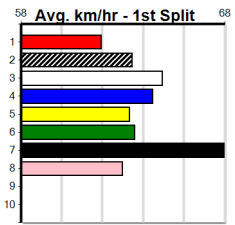

ONE MORE RACE TO GO

Distance: 390m, Race Type: Grade 6, Total Prizemoney: \$1,530
1st: \$1,000, 2nd: \$320, 3rd: \$160, 4th: \$50

12

2:19PM

(VIC time)

IS HE LUCKY (7) was solidly placed at Horsham from this same draw last start and he may have a bit too much talent for his rivals in this. MIAMI TICKET (1) will find this easier than his last few starts and can challenge from the gun draw.