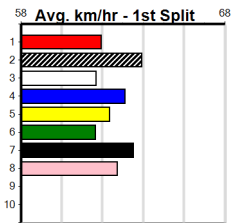

GPP LASER3300

Distance: 450m, Race Type: Grade 5, Total Prizemoney: $1,530
1st: $1,000, 2nd: $320, 3rd: $160, 4th: $50

8

1:03PM

(VIC time)

MISS IMMY LEE (2) recorded a good all the way win here 2 starts back and she may be the one to beat with an ounce of luck early. GLOBAL HERO (5) can wind up mid race and looks like the danger after some good racing in recent times.

Watchdog Tips:

2

5

4

7

Bet:

Win 2