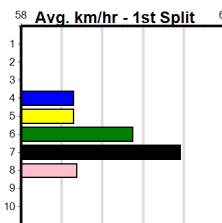

Shepparton

ELITE COLLARS & LEADS

Distance: 390m, Race Type: Maiden, Total Prizemoney: \$1,530
1st: \$1,000, 2nd: \$320, 3rd: \$160, 4th: \$50

2

11:10AM

(VIC time)

CAPED CRUSADER (7) showed speed in his handy debut placing last start and he could be the one to beat with any natural improvement today. KARA DANVERS (8) has been placed in 2 of her last 3 starts and can challenge first up here.