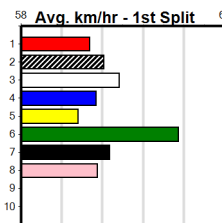

MMS ACCESS

10

1:39PM

(VIC time)

Distance: 390m, Race Type: Grade 7, Total Prizemoney: \$1,530
1st: \$1,000, 2nd: \$320, 3rd: \$160, 4th: \$50

BEAR IT IS (4) recorded a good all the way win here 3 starts back and he may only need to step on even terms to salute again today. MIA MOO (7) showed good early speed in her handy win 2 starts back and she could be prominent throughout.