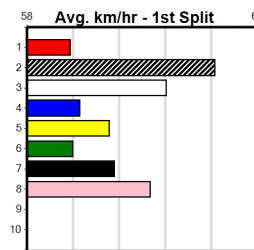

13 RACES TODAY

1
10:51AM

(VIC time)

Distance: 390m, Race Type: Maiden, Total Prizemoney: $1,530
1st: $1,000, 2nd: $320, 3rd: $160, 4th: $50

SWEET CHILD (3) has shown plenty of talent in her four starts to date and she can race on the speed and prove too classy in the run to the judge here. ASTON MOTION (7) can race in a forward position and could be the danger in this.

Watchdog Tips: **3** **7** **2** **1** **Bet:** Box Trifecta 1,2,3,7 ($10 for 41.67%)

Form	Box	Wgt	Dist	Track	Date	Time	BON	Margin	1st/2nd (Time)	PIR	Checked	Comment	WR	Split 1	S/P	Grade
1	TOE [M]															
BK	Bitch				Feb-22											
Owner(s): J Formosa		Sire: SHIMA SHINE		Dam: LILLY PATCH		Trainer: Jordan Formosa (Heathcote)										
Winning Distances: < 300m (0) 300 - 399m (0) 400 - 499m (0) 500 - 599m (0) 600 - 699m (0) > 700m (0)																
Winning Weights:																
5th (4)	29.9	390	SHP	R1	12-Feb-24	23.02	22.01	8.50L	GUNAI LILLY (22.46)	S/55		V14		9.10	$22.60	M
6th (2)	29.0	390	SHP	R1	14-Mar-24	23.12	22.13	6.00L	FRANKLIN AVENUE (22.72)	S/66				8.96	$6.40	M
3rd (2)	29.1	425	BEN	R2	20-Mar-24	24.97	24.11	9.50L	MCIVOR OLLY (24.34)	S/853				6.81	$3.60	M
4th (5)	29.0	390	SHP	R1	29-Aug-24	23.30	22.11	6.00L	FAWN DINGO (22.88)	S/64				9.00	$14.60	M
4th (3)	29.7	300	HVL	R1	06-Sep-24	17.50	16.80	2.25L	RUPTURED (17.35)	M/6		V10		4.05	$11.30	T3-M
5th (5)	29.5	390	BAL	R3	23-Sep-24	23.48	22.35	11.00	PIPPA (22.71)	S/75				8.91	$12.60	T3-M
7th (4)	29.7	425	BEN	R2	26-Sep-24	25.42	24.09	9.00L	LISBURN (24.82)	S/876				7.05	$22.10	T3-M
3rd (7)	29.6	390	SHP	R1	03-Oct-24	22.75	22.08	0.50L	ASTON DIMITRI (22.73)	M/32				8.74	$37.60	T3-M
Last 3 wins NOT included above																
Box History																
Bx	1st	2nd	3rd	4th	5th	6th	7th	8th								
1																
2			1					1								
3																
4					1											
5					1	2										
6																
7			1													
8																
Prize							$520.00									
Best							22.75(7)-3/10/24									
Starts							9-0-0-2									
Trk/Dts							4-0-0-1									
APM							372									

Form	Box	Wgt	Dist	Track	Date	Time	BON	Margin	1st/2nd (Time)	PIR	Checked	Comment	WR	Split 1	S/P	Grade
2	KRAKEN BING [M]															
BK	Dog				Mar-22											
Owner(s): EYLES (SYN), K Eyles, H Eyles, D Eyles		Sire: ZAMBORA BROCKIE		Dam: KRAKEN KATIE		Trainer: Thomas Wark (Rushworth)										
Winning Distances: < 300m (0) 300 - 399m (0) 400 - 499m (0) 500 - 599m (0) 600 - 699m (0) > 700m (0)																
Winning Weights:																
4th (6)	33.4	390	SHP	R2	05-Aug-24	22.95	22.08	7.50L	SODA PHOENIX (22.46)	M/24				8.61	$4.60	M
6th (7)	33.3	390	SHP	R1	16-Sep-24	22.80	22.08	4.00L	SPIRITED OLIVER (22.54)	M/33				8.54	$4.50	M
Last 3 wins NOT included above																
Box History																
Bx	1st	2nd	3rd	4th	5th	6th	7th	8th								
1																
2																
3																
4																
5																
6					1											
7							1									
8																
Prize							$75.00									
Best							22.80(7)-16/9/24									
Starts							2-0-0-0									
Trk/Dts							2-0-0-0									
APM							45									

Form	Box	Wgt	Dist	Track	Date	Time	BON	Margin	1st/2nd (Time)	PIR	Checked	Comment	WR	Split 1	S/P	Grade
3	SWEET CHILD [M]															
DKBD	Bitch				Jan-23											
Owner(s): S Davis		Sire: TOMMY SHELBY		Dam: SAPPHIRE RUBY		Trainer: Robert Douglas (Heathcote)										
Winning Distances: < 300m (0) 300 - 399m (0) 400 - 499m (0) 500 - 599m (0) 600 - 699m (0) > 700m (0)																
Winning Weights:																
3rd (1)	27.4	425	BEN	R1	13-Sep-24	24.49	23.70	0.75L	IMPOSTER (24.45)	M/111				6.57	$7.10	M
5th (6)	27.3	425	BEN	R1	20-Sep-24	25.07	24.04	9.00L	EXPELLED (24.47)	M/455				6.83	$8.00	M
2nd (7)	27.6	425	BEN	R2	25-Sep-24	24.53	24.05	3.75L	BASEMENT (24.28)	M/222				6.63	$1.70	M
4th (6)	27.6	390	SHP	R1	03-Oct-24	22.77	22.08	0.75L	ASTON DIMITRI (22.73)	Q/13			W	8.55	$1.80	T3-M
Last 3 wins NOT included above																
Box History																
Bx	1st	2nd	3rd	4th	5th	6th	7th	8th								
1			1													
2																
3																
4																
5																
6					1	1										
7			1													
8																
Prize							$655.00									
Best							22.77(6)-3/10/24									
Starts							4-0-1-1									
Trk/Dts							1-0-0-0									
APM							655