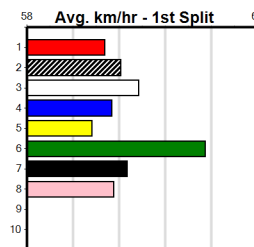

MMS ACCESS

Distance: 390m, Race Type: Grade 7, Total Prizemoney: $1,530
1st: $1,000, 2nd: $320, 3rd: $160, 4th: $50

BEAR IT IS (4) recorded a good all the way win here 3 starts back and he may only need to step on even terms to salute again today. MIA MOO (7) showed good early speed in her handy win 2 starts back and she could be prominent throughout.

Watchdog Tips: 4 7 8 3 Bet: Win 4

ANOTHER FIFTY [7] Fell last start, too slow early, looks unlikely. $21.00
BK Dog Jun-21 Sire: DYNA NALIN Dam: BOUND TWO AFFAIR
Owner(s): Meet for Coffee (SYN), B Kantzidis, C El moussalli, L Atanasovski, D El moussalli
Trainer: George Kantzidis (Woodstock)

MY BRO WHO [7] Can race closer to the speed in this, place hopes. $10.00
BK Dog Apr-21 Sire: MY BRO FABIO Dam: LASER BLUE
Owner(s): N Lavelle
Trainer: Neil Lavelle (Altona Meadows)

BACK RUBY [7] Looks easier here than her last few, can threaten. $12.00
BK Bitch Aug-21 Sire: BARCIA BALE Dam: GOOD GIRL SANDY
Owner(s): D Petersen
Trainer: Aroha Hemingway (Rochester)

BEAR IT IS [7] Good all the way win here 3 starts back, go close. $2.20
BD Dog May-22 Sire: BLUE MOON RISING Dam: SANDY'S MY NAME
Owner(s): A Burns
Trainer: Riana Groom (Seymour)

FORWARD STEP [7] Likely to be out the back early here, tough ask. $26.00
BK Dog Dec-20 Sire: SENNACHIE Dam: WHAT FEELING
Owner(s): UGLIETTA (SYN), J Uglietta, M Uglietta
Trainer: Joe Uglietta (Yan Yean)

1

2

3

4

5