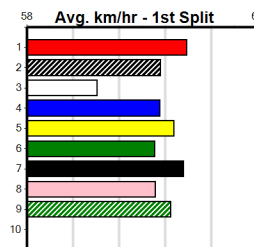

NAGAMBIE GUTTER CLEANING

Distance: 450m, Race Type: Mixed 6/7, Total Prizemoney: $1,530
1st: $1,000, 2nd: $320, 3rd: $160, 4th: $50

7
12:44PM

(VIC time)

JAIMANDY FRANK (7) will find this a fair bit easier than his most recent racing and he may be the one to beat in this. SLOAN STREET (5) recorded a smart all the way win two starts back and she looks like the big danger here.

Watchdog Tips: **7** **5** **1** **4** **Bet:** **Win 7**

Form Box	Wgt	Dist	Track	Date	Time	BON	Margin	1st/2nd (Time)	PIR	Checked	Comment	WR	Split 1	S/P	Grade

1

MISS LUNA [7] **$8.00**

BK Bitch Jul-22 Sire: FERAL FRANKY Dam: MISS ROXY

Owner(s): D Klemke Trainer: Robert Hayes (Toolleen)

Winning Distances: < 300m (0) 300 - 399m (0) 400 - 499m (1) 500 - 599m (0) 600 - 699m (0) > 700m (0)

Winning Weights: 29.7(1)

4th (8)	30.2	400	GEL	R9	06-Aug-24	23.02	22.31	2.50L SILENT WHISPER (22.85)	M/54				8.81	$5.80	M
2nd (7)	30.2	400	GEL	R2	13-Aug-24	23.34	22.63	2.25L ACTION ROYALE (23.20)	M/23				8.60	$2.00	M
4th (6)	30.2	400	GEL	R2	20-Aug-24	23.76	22.49	3.75L ASTON LUCIANA (23.51)	M/42				8.75	$2.40	M
1st (5)	29.7	450	SHP	R2	29-Aug-24	26.12	25.54	1.00L CATCH A COD (26.18)	M/222				6.80	$4.10	M
3rd (3)	29.4	450	SHP	R9	07-Sep-24	25.96	25.49	1.75L AS YOU WERE (25.84)	M/544				6.87	$7.60	7
3rd (6)	29.3	500	BEN	R7	11-Sep-24	29.15	28.32	3.5L SAVVY LONG LEGS (28.91)	S/453				6.84	$7.40	T3-7
3rd (2)	29.0	500	BEN	R5	18-Sep-24	28.81	28.46	5.50L JOLLY OLLIE (28.46)	M/333				6.67	$8.50	T3-7
3rd (7)	28.8	500	BEN	R4	25-Sep-24	28.97	28.48	4.75L GO SEEK MURPHY (28.64)	M/433				6.79	$5.70	7

Last 3 wins NOT included above

Box History

Bx	1st	2nd	3rd	4th	5th	6th	7th	8th
1								
2			1					
3			1					
4			1					
5	1					1		
6				1	1	1		1
7		1	1					
8					1			

Prize Best $2280.00
Starts 25.96(3)-7/9/24
Trk/Dts 12-1-1-5
APM 2-1-0-1
1890

2

RIVIA AKIRA [7] **$6.50**

BK Bitch Jul-22 Sire: ALLEN DEED Dam: RIVIA BALE

Owner(s): T Hammerstein Trainer: Troy Hammerstein (Ararat)

Winning Distances: < 300m (0) 300 - 399m (0) 400 - 499m (1) 500 - 599m (0) 600 - 699m (0) > 700m (0)

Winning Weights: 28.5(1)

3rd (3)	29.0	512	MTG	R6	22-Aug-24	30.39	29.87	3.00L PENNY DROP (30.18)					4.57	$3.60	RWH
4th (5)	29.0	512	MTG	R5	25-Aug-24	30.44	29.79	4.00L KIWI TO BURN (30.16)					4.49	$5.50	6
7th (3)	28.8	512	MTG	R7	29-Aug-24	31.07	29.90	10.00 PENNY DROP (30.37)					4.78	$3.20	RWF
8th (8)	28.4	435	SLE	R3	01-Sep-24	26.68	24.45	26.00 KELLI (24.91)	S/888		V21		5.82	$6.00	7
2nd (2)	29.2	410	HOR	R2	24-Sep-24	23.69	22.93	1.25L HARDSTYLE GRACIE (23.61)	M/33				10.68	$3.80	7
4th (3)	29.5	410	HOR	R3	01-Oct-24	23.69	22.85	3.25L TAKE THE STEPS (23.47)	M/63				10.61	$18.10	7
2nd (8)	29.6	410	HOR	R9	05-Oct-24	23.88	23.32	2.50L WHO MADE YOU (23.71)	S/22				11.00	$2.70	7
2nd (7)	29.5	410	HOR	R2	08-Oct-24	23.97	23.26	3.75L TYCOON JILL (23.72)	M/43				10.72	$4.80	7

Last 3 wins NOT included above

1st (2)	28.5	460	GEL	R3	21-May-24	26.02	25.73	5.00L KENNETH BALE (26.37)	M/111				6.70	$4.80	M

Box History

Bx	1st	2nd	3rd	4th	5th	6th	7th	8th
1				1				
2	1	1						
3			1	1				1
4						1		
5				1				
6								2
7		1	2	1	3			
8		2	1					1

Prize Best $5120.00
Starts FSH
Trk/Dts 21-1-4-4
APM 0-0-0-0
2593