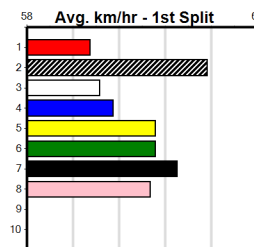

SPORTSBET GO THE BLUE DOG

Distance: 390m, Race Type: Mixed 6/7, Total Prizemoney: $1,530
1st: $1,000, 2nd: $320, 3rd: $160, 4th: $50

EXPELLED (4) has shown plenty of ability in his 3 starts to date including a smart win 2 starts back and he looks like the one to beat again. BONE SHAKER (8) is a perennial placegetter with lots of talent and could be the danger.

Watchdog Tips: 4 8 2 7 **Bet:** Win 4

Form Box	Wgt	Dist	Track	Date	Time	BON	Margin	1st/2nd (Time)	PIR	Checked	Comment	WR	Split 1	S/P	Grade

COLOURFUL MAGIC [7] **Comes into calculations from this draw.**

BK Bitch **Sep-22**

Owner(s): G Hansen **Sire: HARD STYLE RICO** **Dam: COLOURFUL PAST**

Trainer: Michael Meyer (Bromley)

Winning Distances: < 300m (0) 300 - 399m (1) 400 - 499m (0) 500 - 599m (0) 600 - 699m (0) > 700m (0)

Winning Weights: 28.6(1)

2nd (6)	28.6	390	BAL	R1	14-Aug-24	22.78	21.94	2.25L ASTON TAFARI (22.63)	Q/32				8.74	$13.90	M
3rd (2)	28.5	390	BAL	R2	21-Aug-24	22.77	22.10	3.25L HIGHWAY HOOLIGAN (22.55)	Q/33				8.62	$8.90	M
1st (2)	28.6	390	BAL	R2	25-Aug-24	22.53	22.06	1.00L SILVERTREE FOX (22.59)	M/21				8.55	$2.20	T3-M
2nd (1)	28.7	390	BAL	R3	01-Sep-24	22.84	22.35	4.75L ARKA NOBLE (22.51)	M/42				8.91	$2.80	T3-7
7th (3)	28.9	425	BEN	R2	13-Sep-24	24.98	23.70	10.00 GOT A PULSE (24.29)	M/225				6.62	$22.60	X67
4th (8)	28.9	425	BEN	R2	20-Sep-24	24.84	24.04	3.25L MORAINÉ LILLY (24.62)	M/654				6.82	$5.70	7
2nd (4)	28.9	390	BAL	R9	23-Sep-24	22.82	22.35	0.50L PAW PENÉLOPE (22.78)	M/33				8.71	$4.50	T3-7

Last 3 wins NOT included above

$10.00

Box History

Bx	1st	2nd	3rd	4th	5th	6th	7th	8th
1								
2	1		1					
3								1
4		1						
5								
6			1					
7								
8					1			

Prize Best Starts Trk/Dts APM: $2495.00 FSH 7-1-3-1 0-0-0-0 2075

ZESTY BOY [7] **Talented, can race on the speed, big chance.**

F Dog **Dec-22**

Owner(s): SCOTLAND (SYN), D Ireland, C Scott, A Scott, D Scott **Sire: FERAL FRANKY** **Dam: SEVILLA**

Trainer: Amanda Scott (Knowsley)

Winning Distances: < 300m (0) 300 - 399m (1) 400 - 499m (0) 500 - 599m (0) 600 - 699m (0) > 700m (0)

Winning Weights: 29.5(1)

4th (8)	28.8	390	SHP	R1	22-Jul-24	23.26	22.04	12.00 SLOAN STREET (22.45)	M/23				8.91	$10.20	M
2nd (5)	29.3	390	SHP	R2	16-Sep-24	22.43	22.08	1.75L HAS A LOT (22.32)	M/21				8.35	$3.60	M
1st (4)	29.5	390	SHP	R2	30-Sep-24	22.88	22.08	1.00L MARIONVALE KEV (22.93)	M/21				8.65	$2.20	M
8th (4)	29.3	390	SHP	R9	03-Oct-24	23.30	22.08	9.00L HE'S A ROCK (22.69)	Q/26				8.51	$8.00	T3-7

Last 3 wins NOT included above

$5.00

Box History

Bx	1st	2nd	3rd	4th	5th	6th	7th	8th
1								
2								
3								
4	1							1
5		1						
6								
7								
8					1			

Prize Best Starts Trk/Dts APM: $2275.00 22.43(5)-16/9/24 4-1-1-0 4-1-1-0 2245