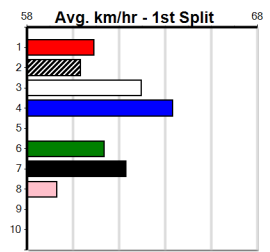

REJUVENATE @ STUD

Distance: 390m, Race Type: Maiden, Total Prizemoney: $1,530
1st: $1,000, 2nd: $320, 3rd: $160, 4th: $50

KRAKEN LULU (5) is from a litter that includes top talent Kraken Chief and she could be the one to beat with any luck early. SUGAR SHINE (7) can race in a forward position from the outset and he could be the main danger.

Watchdog Tips: **5** **7** **3** **6** **Bet:** **Win 5**

Form Box	Wgt	Dist	Track	Date	Time	BON	Margin	1st/2nd (Time)	PIR	Checked	Comment	WR	Split 1	S/P	Grade		
1	DARRA MICK [M] Resuming from a long layoff here, maybe later. $10.00																
	BK	Dog	Dec-21		Sire: AZKABAN		Dam: DARRA DAWNNE		Trainer: Jenny Weber (Darraweit Guim)								
	Owner(s): A George																
	Winning Distances: < 300m (0) 300 - 399m (0) 400 - 499m (0) 500 - 599m (0) 600 - 699m (0) > 700m (0)																
	Winning Weights:																
	7th (1)	35.6	425	BEN	R9	24-Mar-24	24.95	23.42	12.00	SUMMER KOBIE (24.13)	S/565			6.83	$12.70	MH	
	5th (6)	35.6	425	BEN	R1	28-Apr-24	25.21	23.58	14.00	MCIVOR ALFY (24.28)	M/685	V28		6.81	$20.30	M	
	Last 3 wins NOT included above																
	Box History																
	Bx	1st	2nd	3rd	4th	5th	6th	7th	8th								
1															1		
2																	
3																	
4																	
5																	
6														1			
7																	
8																	
Prize																	
Best																	
Starts	2-0-0-0																
Trk/Dts	0-0-0-0																
APM	0																
2	ASTON NETWORK [M] Well supported in 2 starts to date, keep safe here $8.50																
	F	Dog	Jan-23		Sire: GOOD ODDS HARADA		Dam: ASTON SILK		Trainer: Mark McClelland (Lovely Banks)								
	Owner(s): R Borda																
	Winning Distances: < 300m (0) 300 - 399m (0) 400 - 499m (0) 500 - 599m (0) 600 - 699m (0) > 700m (0)																
	Winning Weights:																
	6th (8)	30.2	400	GEL	R1	28-Sep-24	23.60	22.46	16.00	HE'S ALL THAT (22.52)	S/66			9.04	$5.90	M	
	8th (2)	29.9	410	HOR	R3	05-Oct-24	25.74	23.32	26.00	SOLAR JESSIE (23.95)	M/88			11.69	$3.70	M	
	Last 3 wins NOT included above																
	Box History																
	Bx	1st	2nd	3rd	4th	5th	6th	7th	8th								
1																	
2															1		
3																	
4																	
5																	
6																	
7														1			
8																	
Prize																	
Best																	
Starts	2-0-0-0																
Trk/Dts	0-0-0-0																
APM	0																
3	ATLAS AMAZON [M] Showed plenty here in her debut, big chance. $6.00																
	BK	Bitch	Dec-22		Sire: FERAL FRANKY		Dam: SEVILLA		Trainer: Lorraine Cookson (Junortoun)								
	Owner(s): ATLAS (SYN), L Cookson, B Mcnamara																
	Winning Distances: < 300m (0) 300 - 399m (0) 400 - 499m (0) 500 - 599m (0) 600 - 699m (0) > 700m (0)																
	Winning Weights:																
	4th (2)	28.9	390	SHP	R1	30-Sep-24	23.00	22.08	4.50L	JAZZY BELLE (22.69)	M/54	SW		8.81	$22.20	M	
	Last 3 wins NOT included above																
	Box History																
	Bx	1st	2nd	3rd	4th	5th	6th	7th	8th								
	1																
2																	
3																	
4																	
5																	
6																	
7																	
8																	
Prize																	
Best																	
Starts	23.00(2)-30/9/24																
Trk/Dts	1-0-0-0																
APM	75																
4	TWILIGHT TORI [M] Tough draw, well beaten first 2 starts, needs luck $15.00