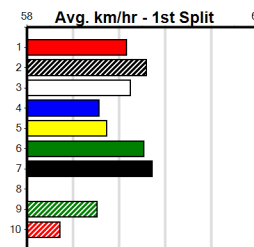

SHEPP CITY FENCING

Distance: 450m, Race Type: Maiden, Total Prizemoney: $1,530
1st: $1,000, 2nd: $320, 3rd: $160, 4th: $50

JILLIBY MISH (6) can set the tempo soon after box rise and she could prove hard to catch if she can find the arm here. CATCH A COD (7) has shown talent in her last few starts and she could be right in the mix with any luck.

Watchdog Tips: 6 7 1 2 **Bet:** Win 6

1

UNTETHERED [M] **Good turn of foot once fully balanced, chance.** **$6.50**

BK Dog **Apr-22** **Sire: ALLEN DEED** **Dam: LASHIL** **Trainer: Simon Barker (Elphinstone)**

Owner(s): S Barker

Winning Distances: < 300m (0) 300 - 399m (0) 400 - 499m (0) 500 - 599m (0) 600 - 699m (0) > 700m (0)

Winning Weights:

Rank	Box	Dist	Track	Date	Time	BOB	Margin	1st/2nd (Time)	PIR	Checked	Comment	WR	Split 1	S/P	Grade
2nd	(1)	35.8	525	MEP	R2	20-Mar-24	30.88	30.00	4.75L BUN QUAKE (30.56)	Q/4443	.	.	.	5.26	$3.50 M
3rd	(6)	35.9	450	SHP	R2	04-Apr-24	26.03	25.47	7.00L SORRY I'M LATE (25.57)	M/554	.	.	.	6.84	$2.20 T3-M
3rd	(8)	35.7	525	MEP	R1	10-Apr-24	30.76	29.82	4.25L HIBIKI BLUE (30.47)	M/7544	.	.	.	5.39	$7.60 MH
6th	(2)	36.0	525	MEP	R2	17-Apr-24	31.28	29.95	8.00L SWINGING SINGH (30.75)	M/4466	.	.	.	5.29	$2.40 M
3rd	(5)	36.0	450	BAL	R2	29-Apr-24	26.12	25.50	5.50L QILIN BALE (25.74)	M/243	.	.	.	6.88	$4.20 T3-M
8th	(4)	35.5	450	BAL	R2	04-May-24	26.73	25.21	22.00 HENRY BALE (25.21)	M/868	.	V7	.	6.91	$4.20 M
ST	(-)	35.6	425	BEN		13-Sep-24	24.55		0.25L Trial Cleared	M/42	.	2of4	.	6.70	. ST
6th	(8)	35.2	525	MEP	R2	25-Sep-24	30.81	29.64	3.00L ASTON KOPECK (30.60)	M/5555	.	V0	.	5.35	$19.40 M

Last 3 wins NOT included above

Box History

Bx	1st	2nd	3rd	4th	5th	6th	7th	8th
1		1						
2			1			1		
3								
4								1
5				1				
6			1					
7								
8			1			1		

Prize Best $1600.00
Starts 26.03(6)-4/4/24
Trk/Dts 8-0-1-4
APM 1-0-0-1
352

2

THUNDER BAY [M] **Can race in a forward position throughout, threat.** **$10.00**

BK Bitch **Mar-22** **Sire: RAW ABILITY** **Dam: UP THE AMOUNT** **Trainer: Julie Chilcott (Heathcote)**

Owner(s): Greysynd Racing (SYN), W Owen, J Chilcott, A Long

Winning Distances: < 300m (0) 300 - 399m (0) 400 - 499m (0) 500 - 599m (0) 600 - 699m (0) > 700m (0)

Winning Weights:

Rank	Box	Dist	Track	Date	Time	BOB	Margin	1st/2nd (Time)	PIR	Checked	Comment	WR	Split 1	S/P	Grade
5th	(3)	25.9	300	HVL	R1	18-Jul-24	17.58	16.95	4.00L SUGAR ROO (17.31)	M/4	.	.	.	4.10	$8.30 T3-M
6th	(2)	25.5	300	HVL	R1	26-Jul-24	17.63	16.76	8.00L CRACKED GEM (17.08)	M/7	.	.	.	4.25	$10.00 T3-M
7th	(8)	25.4	390	BAL	R4	31-Jul-24	22.93	22.17	8.50L PAW QUARK (22.36)	M/55	.	.	.	8.67	$64.00 MH
4th	(1)	25.4	450	SHP	R3	08-Aug-24	26.08	25.53	8.00L GO MICKY (25.53)	M/744	.	.	.	6.92	$22.50 T3-M
ST	(-)	25.7	425	BEN		14-Aug-24	24.90		0.50L Trial Not Cleared	M/12	.	1of4	.	6.70	. ST
4th	(2)	26.4	450	SHP	R2	07-Sep-24	26.33	25.49	1.75L LONG LEVERS (26.22)	M/333	.	.	.	6.88	$2.70 M
4th	(4)	26.3	450	SHP	R3	12-Sep-24	26.65	25.54	7.50L KRAKEN HONEY (26.15)	Q/134	.	.	.	6.74	$3.20 M
6th	(7)	26.3	460	GEL	R3	17-Sep-24	27.06	26.06	7.50L TOXIC SLIME (26.54)	Q/255	.	.	.	6.89	$16.20 M

Last 3 wins NOT included above

Box History

Bx	1st	2nd	3rd	4th	5th	6th	7th	8th
1				1				
2				1		2		
3					2			
4	1		1				1	
5				1	1			
6								
7						1		
8							1	

Prize Best $585.00
Starts 26.08(1)-8/8/24
Trk/Dts 13-0-1-0
APM 3-0-0-0
294