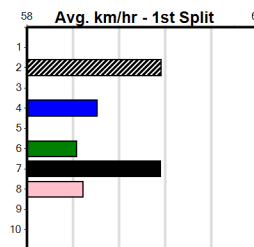

SPORTSBET MAKE IT A MULTI

4

Distance: 390m, Race Type: Maiden, Total Prizemoney: $1,530
1st: $1,000, 2nd: $320, 3rd: $160, 4th: $50

11:44AM

(VIC time)

EASY AVENGER (8) met a speedy one on debut last start and she could be the one to beat with an ounce of luck here. ASTON PRESIDENT (2) was far from disgraced on debut 2 starts back and he could be the danger here.

Watchdog Tips: **8** **2** **1** **7** **Bet:** **Win 8**

Form Box	Wgt	Dist	Track	Date	Time	BON	Margin	1st/2nd (Time)	PIR	Checked	Comment	W/R	Split 1	S/P	Grade	
1	GROVEDALE BUG [M] Litter is just starting out, betting best guide. $3.60															
	WBK		Bitch		Mar-23		Sire: JACKSLITTLETHING		Dam: STAY STRONG		Trainer: Kate Jackson (Kamarooka)					
	Owner(s): J Condon															
	Winning Distances: < 300m (0) 300 - 399m (0) 400 - 499m (0) 500 - 599m (0) 600 - 699m (0) > 700m (0)															
	Winning Weights:															
	Last 3 wins NOT included above															
	Box History															
	Prize Best Starts Trk/Dts APM															
	Box History Table															
	Box History Table															

2	ASTON PRESIDENT [M] Far from disgraced on debut 2 back, major player. $3.20															
	F		Dog		Jan-23		Sire: GOOD ODDS HARADA		Dam: ASTON SILK		Trainer: Mark McClelland (Lovely Banks)					
	Owner(s): R Borda															
	Winning Distances: < 300m (0) 300 - 399m (0) 400 - 499m (0) 500 - 599m (0) 600 - 699m (0) > 700m (0)															
	Winning Weights:															
	Last 3 wins NOT included above															
	Box History															
	Prize Best Starts Trk/Dts APM															
	Box History Table															
	Box History Table															

3	CRITICAL MASS [M] *** SCRATCHED *** $7.50															
	BK		Dog		Feb-23		Sire: BEWILDERING		Dam: EAST STREET		Trainer: Josh Duncan (Heathcote)					
	Owner(s): GreyDunc (SYN), J Duncan, W Owen, A Duncan															
	Winning Distances: < 300m (0) 300 - 399m (0) 400 - 499m (0) 500 - 599m (0) 600 - 699m (0) > 700m (0)															
	Winning Weights:															
	Last 3 wins NOT included above															
	Box History															
	Prize Best Starts Trk/Dts APM															
	Box History Table															
	Box History Table															

4	RUNAWAY DEAL [M] Yet to place in 27 starts, looks unlikely here. $41.00															
	BD		Bitch		Jan-22		Sire: KIOWA MON MANNY		Dam: I'M ROBYN BANKS		Trainer: Kenneth Howat (Plumpton)					
	Owner(s): K Howat															
	Winning Distances: < 300m (0) 300 - 399m (0) 400 - 499m (0) 500 - 599m (0) 600 - 699m (0) > 700m (0)															
	Winning Weights:															
	Last 3 wins NOT included above															
	Box History															
	Prize Best Starts Trk/Dts APM															
	Box History Table															
	Box History Table															

5	*** VACANT BOX ***															
							Sire:		Dam:		Trainer:					
	Owner(s):															
	Winning Distances: < 300m (0) 300 - 399m (0) 400 - 499m (0) 500 - 599m (0) 600 - 699m (0) > 700m (0)															
	Winning Weights:															
	Box History															
	Prize Best Starts Trk/Dts APM															
	Box History Table															
	Box History Table															
	Box History Table