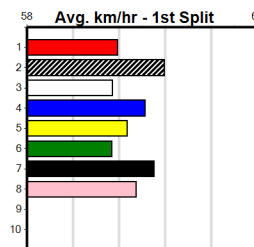

GPP LASER3300

Distance: 450m, Race Type: Grade 5, Total Prizemoney: $1,530
1st: $1,000, 2nd: $320, 3rd: $160, 4th: $50

MISS IMMY LEE (2) recorded a good all the way win here 2 starts back and she may be the one to beat with an ounce of luck early. GLOBAL HERO (5) can wind up mid race and looks like the danger after some good racing in recent times.

Watchdog Tips: 2 5 4 7 Bet: Win 2

Rothwell Boy [5] Been too slow early in recent times, needs luck. $10.00
Owner(s): R Dunne
Sire: ORSON ALLEN Dam: ROTHWELL GAL
Trainer: Ronald Dunne (St Albans)
Winning Distances: < 300m (0) 300 - 399m (0) 400 - 499m (4) 500 - 599m (3) 600 - 699m (0) > 700m (0)
Winning Weights: 36.3(1) 36.5(1) 36.9(3) 37.1(1) 37.4(1)

Miss Immy Lee [5] Good win here two starts back when led, go close. $3.00
Owner(s): G Lemin
Sire: ZAMBORA BROCKIE Dam: MISS GYPSY LEE
Trainer: Gayle Lemin (Axedale)
Winning Distances: < 300m (0) 300 - 399m (0) 400 - 499m (7) 500 - 599m (2) 600 - 699m (0) > 700m (0)
Winning Weights: 27.4(1) 27.7(1) 27.9(2) 28.3(1) 28.4(1) 28.5(2) 28.6(1)

Big Boy Andre [5] Likely to be in the back half early, tough ask. $12.00
Owner(s): M Filomeno
Sire: DELIVER Dam: UNQUESTIONABLY
Trainer: Jason Formosa (Heathcote)
Winning Distances: < 300m (0) 300 - 399m (1) 400 - 499m (4) 500 - 599m (0) 600 - 699m (0) > 700m (0)
Winning Weights: 37.7(1) 38.4(1) 38.5(1) 38.8(1) 39.5(1)

Mist Fred [5] Can show good mid race pace, chance with luck. $5.50
Owner(s): D Burkett
Sire: DROOPYS BUICK Dam: SHIMA MIST
Trainer: Darren Burkett (Girgarre)
Winning Distances: < 300m (0) 300 - 399m (3) 400 - 499m (2) 500 - 599m (0) 600 - 699m (0) > 700m (0)
Winning Weights: 33.9(1) 34.4(1) 34.5(1) 34.7(1) 35.2(1)

Global Hero [5] Racing well, can wind up once balanced, danger. $4.20
Owner(s): M Groom
Sire: BARTS OUTFMYWAY Dam: GO GO ZARBO
Trainer: Michelle Groom (Longwood)
Winning Distances: < 300m (0) 300 - 399m (4) 400 - 499m (4) 500 - 599m (0) 600 - 699m (0) > 700m (0)
Winning Weights: 35.5(1) 36.1(1) 36.5(1) 36.6(1) 36.7(2) 36.9(2)