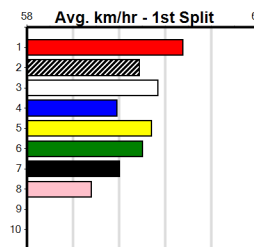

Distance: 390m, Race Type: Grade 7, Total Prizemoney: $1,530
1st: $1,000, 2nd: $320, 3rd: $160, 4th: $50

HIGHLAND JACK (8) can explode once fully balanced and he may prove hard to hold out with any luck in running here. WELLERMAN (3) is much better than his last few starts may suggest and he could be right in the finish in this.

Watchdog Tips: 8 3 2 1 **Bet:** Win 8

1

MOE PATTY [7] **$6.50**

RF Bitch Feb-22 Sire: FERNANDO BALE Dam: VAN NINDI

Owner(s): B Kinder Trainer: Brenda Kinder (Girgarre)

Winning Distances: < 300m (0) 300 - 399m (1) 400 - 499m (0) 500 - 599m (0) 600 - 699m (0) > 700m (0)

Winning Weights: 23.2(1)

1st	2nd	3rd	4th	5th	6th	7th	8th
1st (8) 23.2 390 SHP R3	29-Jan-24	22.66	22.03	1.75L JED'S MEMORY (22.78)	Q/11	8.60	$3.30 MH
4th (5) 23.5 390 SHP R2	05-Feb-24	23.11	21.91	13.00 BOURKE (22.24)	Q/36	8.57	$31.20 MF
8th (2) 23.4 390 SHP R2	17-Feb-24	22.56	21.84	8.50L TINKER JACK (21.99)	M/88	8.88	$30.10 X67
2nd (1) 23.5 390 SHP R9	05-Mar-24	22.49	22.11	1.25L ORIENTAL EMERALD (22.42)	Q/22	8.66	$4.00 7
6th (5) 23.9 390 SHP R3	14-Mar-24	23.49	22.13	16.00 GREEN FLASH (22.39)	M/55	8.61	$10.00 7
6th (2) 23.7 390 SHP R3	21-Mar-24	22.83	22.23	4.75L BROADWAY ICON (22.51)	Q/45	8.64	$5.10 T3-7
4th (7) 23.0 390 SHP R3	11-Apr-24	22.75	21.83	3.00L GOLD GIZMO (22.56)	M/56	8.63	$13.20 7
4th (2) 23.4 390 SHP R9	18-Apr-24	22.62	22.09	6.50L SOLID GROUND (22.19)	Q/33	8.82	$11.00 T3-7

Last 3 wins NOT included above

Box History

Bx	1st	2nd	3rd	4th	5th	6th	7th	8th
1		2						
2				1		1		1
3								
4								
5				1		1		
6		1						
7			1	1				
8	1							

Prize Best Starts Trk/Dts APM

$3175.00
22.49(1)-5/3/24
11-1-3-1
10-1-2-1
655

2

KID GEORGE [7] **$7.00**

BEED Dog Sep-21 Sire: RAW ABILITY Dam: PAT ME AGAIN

Owner(s): D Jarvis Trainer: Donald Jarvis (Heathcote)

Winning Distances: < 300m (0) 300 - 399m (0) 400 - 499m (1) 500 - 599m (0) 600 - 699m (0) > 700m (0)

Winning Weights: 32.2(1)

1st	2nd	3rd	4th	5th	6th	7th	8th
6= (8) 32.8 450 SHP R2	29-Jul-24	25.79	25.09	8.50L CITY LIMIT (25.22)	M/767	6.83	$86.90 X67
2nd (6) 32.6 425 BEN R9	31-Jul-24	24.83	24.14	7.50L JARMON (24.31)	M/763	6.84	$14.70 7
3rd (1) 32.7 425 BEN R9	07-Aug-24	24.43	24.28	2.25L SASSY RICO (24.28)	M/566	6.73	$7.80 7
7th (1) 32.8 500 BEN R5	14-Aug-24	29.35	28.07	12.00 ESPRESSO BABE (28.51)	M/777	6.95	$6.20 T3-RW
7th (4) 33.0 500 BEN R5	28-Aug-24	29.06	28.26	12.00 KRAKEN ROLL (28.26)	S/567	6.85	$16.70 T3-7
5th (6) 32.7 450 SHP R5	07-Sep-24	26.01	25.49	7.50L KRAKEN ROLL (25.49)	M/444	6.91	$13.70 X67
2nd (5) 33.0 500 BEN R7	11-Sep-24	28.93	28.32	0.50L SAVVY LONG LEGS (28.91)	M/122	6.77	$14.20 T3-7
7th (7) 32.6 500 BEN R5	18-Sep-24	29.22	28.46	11.00 JOLLY OLLIE (28.46)	M/545	6.75	$16.80 T3-7

Last 3 wins NOT included above

Box History

Bx	1st	2nd	3rd	4th	5th	6th	7th	8th
1			1			1	1	
2	1	3	1					
3			1	1		1		
4		1	1		1		1	
5		1	1					1
6		4	1	1	2			
7			1	1			1	
8					2	1		

Prize Best Starts Trk/Dts APM

$5740.00
FSTD
33-1-10-6
0-0-0-0
2394