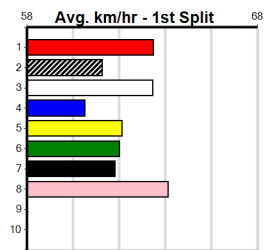

SHEPPARTON RACE 13

Distance: 390m, Race Type: Grade 5, Total Prizemoney: $1,530
1st: $1,000, 2nd: $320, 3rd: $160, 4th: $50

MARIETTA ICON (1) showed speed in her top win three starts back and she looks awfully hard to beat in a race of this nature. MARKET MOVES (3) was a smart winner here 2 starts back and he has the early speed to be prominent throughout.

Watchdog Tips: 1 3 8 7 **Bet:** Quinella 1/3 ($10 for 1000%)

Form Box	Wgt	Dist	Track	Date	Time	BON	Margin	1st/2nd (Time)	PIR	Checked	Comment	WR	Split 1	S/P	Grade	
1	MARIETTA ICON [5] $2.20															
	BD Bitch Feb-22 Sire: FERNANDO BALE Dam: WEEONA DOTTY Trainer: Georgia Whiting (Toolamba)															
	Owner(s): P Clark															
	Winning Distances: < 300m (0) 300 - 399m (3) 400 - 499m (0) 500 - 599m (0) 600 - 699m (0) > 700m (0)															
	Winning Weights: 27.0(1) 27.4(1) 28.4(1)															
	5th (5)	27.2	390	SHP	R4	16-May-24	22.61	22.11	2.75L HIGHWAY (22.42)	M/46	.	.	.	8.69	$8.50	6G
	6th (5)	27.0	390	SHP	R3	06-Jun-24	23.13	22.12	7.00L TREND SETTER (22.64)	Q/56	.	.	.	8.69	$2.80	T3-6
	5th (1)	27.4	390	SHP	R4	20-Jun-24	23.16	22.20	9.00L BROADWAY ICON (22.56)	M/44	.	.	.	8.72	$1.80	6G
	6th (3)	27.7	390	SHP	R10	27-Jun-24	23.32	22.29	9.00L DARTS NIGHT (22.71)	M/67	.	.	.	8.94	$7.30	6G
	6th (7)	27.4	390	SHP	R11	29-Jun-24	23.44	22.71	8.50L BLUE RISE (22.87)	M/75	.	.	.	8.93	$10.30	T3-6
1st (3)	28.4	390	SHP	R10	15-Aug-24	22.43	22.36	1.75L MISS MARCELINE (22.55)	M/21	.	SW	.	8.62	$2.40	6G	
5th (2)	28.5	390	SHP	R12	29-Aug-24	23.10	22.11	6.50L GLOBAL HERO (22.66)	S/88	.	.	.	9.23	$2.00	5	
7th (8)	29.1	390	SHP	R11	07-Sep-24	23.00	22.49	7.50L DASH OF CRIMSON (22.49)	S/77	.	.	.	8.91	$1.80	5	
Last 3 wins NOT included above																
1st (6)	27.4	390	SHP	R2	19-Oct-23	22.26	22.23	4.25L MY NAME'S SCOTT (22.56)	Q/11	.	.	.	8.47	$2.30	T3-M	
1st (8)	27.0	390	SHP	R10	18-Apr-24	22.25	22.09	1.00L SHE'S TROPIC (22.31)	M/21	.	.	.	8.43	$2.70	T3-7	

Bx	1st	2nd	3rd	4th	5th	6th	7th	8th
1					1	1	1	
2								
3	1				1			
4		1						
5			2		2	1	1	
6	1							1
7				2		1		
8	1		1					1
Prize Best Starts	$4635.00							
Trk/Dts	22.25(8)-18/4/24							
APM	23-3-1-4 17-3-1-1 1716