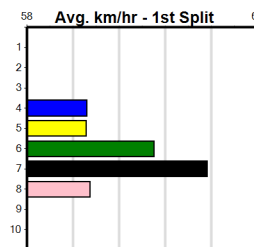

ELITE COLLARS & LEADS

2
11:10AM

(VIC time)

Distance: 390m, Race Type: Maiden, Total Prizemoney: $1,530
1st: $1,000, 2nd: $320, 3rd: $160, 4th: $50

CAPED CRUSADER (7) showed speed in his handy debut placing last start and he could be the one to beat with any natural improvement today. KARA DANVERS (8) has been placed in 2 of her last 3 starts and can challenge first up here.

Watchdog Tips: **7** **8** **1** **6** **Bet:**

Form Box	Wgt	Dist	Track	Date	Time	BON	Margin	1st/2nd (Time)	PIR	Checked	Comment	W/R	Split 1	S/P	Grade		
1	WILD SAL [M] $5.00																
	BK Bitch Jan-23 Sire: ASTON RUPEE Dam: INVICTUS REIGN																
	Owner(s): M Salvatore Trainer: Margaret Salvatore (Plenty)																
	Winning Distances: < 300m (0) 300 - 399m (0) 400 - 499m (0) 500 - 599m (0) 600 - 699m (0) > 700m (0)																
	Winning Weights:																
	Box History																
	<table border="1"> <thead> <tr> <th>Bx</th> <th>1st</th> <th>2nd</th> <th>3rd</th> <th>4th</th> <th>5th</th> <th>6th</th> <th>7th</th> <th>8th</th> </tr> </thead> <tbody> <tr><td>1</td><td></td><td></td><td></td><td></td><td></td><td></td><td></td><td></td></tr> <tr><td>2</td><td></td><td></td><td></td><td></td><td></td><td></td><td></td><td></td></tr> <tr><td>3</td><td></td><td></td><td></td><td></td><td></td><td></td><td></td><td></td></tr> <tr><td>4</td><td></td><td></td><td></td><td></td><td></td><td></td><td></td><td></td></tr> <tr><td>5</td><td></td><td></td><td></td><td></td><td></td><td></td><td></td><td></td></tr> <tr><td>6</td><td></td><td></td><td></td><td></td><td></td><td></td><td></td><td></td></tr> <tr><td>7</td><td></td><td></td><td></td><td></td><td></td><td></td><td></td><td></td></tr> <tr><td>8</td><td></td><td></td><td></td><td></td><td></td><td></td><td></td><td></td></tr> </tbody> </table>																
	Last 3 wins NOT included above																
	Prize Best $0, Starts 0-0-0-0, Trk/Dts 0-0-0-0, APM 0																
	2	DIOR DANAE [M] $26.00															
BKW Bitch Jul-22 Sire: JARVIS BALE Dam: MILLETT																	
Owner(s): P Boots Trainer: Daniel Boots (Merrigum)																	
Winning Distances: < 300m (0) 300 - 399m (0) 400 - 499m (0) 500 - 599m (0) 600 - 699m (0) > 700m (0)																	
Winning Weights:																	
Box History																	
<table border="1"> <thead> <tr> <th>Bx</th> <th>1st</th> <th>2nd</th> <th>3rd</th> <th>4th</th> <th>5th</th> <th>6th</th> <th>7th</th> <th>8th</th> </tr> </thead> <tbody> <tr><td>1</td><td></td><td></td><td></td><td></td><td></td><td></td><td></td><td>1</td></tr> <tr><td>2</td><td></td><td></td><td></td><td></td><td></td><td></td><td></td><td></td></tr> <tr><td>3</td><td></td><td></td><td></td><td></td><td></td><td></td><td></td><td></td></tr> <tr><td>4</td><td></td><td></td><td></td><td>1</td><td></td><td></td><td></td><td></td></tr> <tr><td>5</td><td></td><td></td><td></td><td></td><td></td><td></td><td></td><td></td></tr> <tr><td>6</td><td></td><td></td><td></td><td></td><td></td><td></td><td></td><td></td></tr> <tr><td>7</td><td></td><td></td><td></td><td></td><td></td><td></td><td></td><td></td></tr> <tr><td>8</td><td></td><td></td><td></td><td></td><td></td><td></td><td></td><td></td></tr> </tbody> </table>																	
Last 3 wins NOT included above																	
Prize Best $75.00, Starts 2-0-0-0, Trk/Dts 0-0-0-0, APM 75																	
3		TANZANIA ICON [M] $8.00															
	BK Bitch Oct-22 Sire: MEPUNGA BLAZER Dam: SERENGETI ICON																
	Owner(s): Sullivan Sullivan (SYN), R Sullivan, M Sullivan Trainer: Robert Sullivan (East Shepparton)																
	Winning Distances: < 300m (0) 300 - 399m (0) 400 - 499m (0) 500 - 599m (0) 600 - 699m (0) > 700m (0)																
	Winning Weights:																
	Box History																
	<table border="1"> <thead> <tr> <th>Bx</th> <th>1st</th> <th>2nd</th> <th>3rd</th> <th>4th</th> <th>5th</th> <th>6th</th> <th>7th</th> <th>8th</th> </tr> </thead> <tbody> <tr><td>1</td><td></td><td></td><td></td><td></td><td></td><td></td><td></td><td></td></tr> <tr><td>2</td><td></td><td></td><td></td><td></td><td></td><td></td><td></td><td></td></tr> <tr><td>3</td><td></td><td></td><td></td><td></td><td></td><td></td><td></td><td></td></tr> <tr><td>4</td><td></td><td></td><td></td><td></td><td></td><td></td><td></td><td></td></tr> <tr><td>5</td><td></td><td></td><td></td><td></td><td></td><td></td><td></td><td></td></tr> <tr><td>6</td><td></td><td></td><td></td><td></td><td></td><td></td><td></td><td></td></tr> <tr><td>7</td><td></td><td></td><td></td><td></td><td></td><td></td><td></td><td></td></tr> <tr><td>8</td><td></td><td></td><td></td><td></td><td></td><td></td><td></td><td></td></tr> </tbody> </table>																
	Last 3 wins NOT included above																
	Prize Best $0, Starts 0-0-0-0, Trk/Dts 0-0-0-0, APM 0