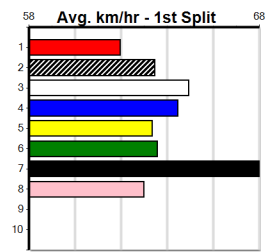

ONE MORE RACE TO GO

Distance: 390m, Race Type: Grade 6, Total Prizemoney: $1,530
1st: $1,000, 2nd: $320, 3rd: $160, 4th: $50

IS HE LUCKY (7) was solidly placed at Horsham from this same draw last start and he may have a bit too much talent for his rivals in this. MIAMI TICKET (1) will find this easier than his last few starts and can challenge from the gun draw.

Watchdog Tips: 7 1 8 3 **Bet:** Win 7

Form Box	Wgt	Dist	Track	Date	Time	BON	Margin	1st/2nd (Time)	PIR	Checked	Comment	WR	Split 1	S/P	Grade	
1	MIAMI TICKET [6] $7.00															
	BK Dog May-22															
	Owner(s): A Manning Sire: FERNANDO BALE Dam: VEGAS TICKET															
	Trainer: Amber Manning (Epsom)															
	Winning Distances: < 300m (0) 300 - 399m (1) 400 - 499m (1) 500 - 599m (0) 600 - 699m (0) > 700m (0)															
	Winning Weights: 26.9(1) 27.1(1)															
	7th (3) 27.6 390 WBL R9 15-Jul-24 23.61 22.62 11.00 SAINT MADIX (22.87) M/46 . . . . . 9.20 $5.60 6G															
	6th (1) 27.5 425 BEN R10 20-Jul-24 25.16 24.13 15.00 HARD STYLE ROBBO (24.17) M/676 . . . . . 6.90 $19.60 6G															
	7th (5) 27.7 425 BEN R9 24-Jul-24 25.06 24.31 8.00L ALICE FROM VENUS (24.51) M/777 . . . . . 6.97 $6.50 6G															
	3rd (8) 27.2 390 SHP R10 15-Aug-24 22.70 22.36 4.00L MARIETTA ICON (22.43) S/33 . . . . . 8.64 $5.20 6G															
8th (1) 27.2 390 BAL R4 25-Aug-24 22.98 22.06 10.00 FAST LEGS (22.31) M/57 . . . . . 8.73 $13.30 T3-6																
4th (4) 27.2 390 SHP R10 05-Sep-24 22.63 22.17 4.25L SHEILA'S WAIT (22.33) M/55 . . . . . 8.78 $14.70 T3-6																
5= (6) 27.6 425 BEN R9 18-Sep-24 24.96 24.12 6.50L KRAKEN HUGGIE (24.52) M/877 . . . . . 6.98 $25.40 T3-6																
7th (3) 27.4 390 SHP R11 03-Oct-24 23.24 22.08 13.00 LITTLE FAST BULL (22.39) Q/47 . . . . . 8.87 $25.00 T3-6																
Last 3 wins NOT included above																
1st (6) 26.9 350 HVL R2 10-May-24 20.27 19.66 1.25L MAD KEV (20.34) Q/2 . . . . . 6.68 $3.10 T3-M																
1st (4) 27.1 425 BEN R10 08-Jun-24 24.48 24.27 0.25L GOSSIPS (24.49) M/222 . . . . . 6.75 $8.60 7																

Box History								
Bx	1st	2nd	3rd	4th	5th	6th	7th	8th
1	1							
2				2				
3				1		1	2	
4	1			1				
5							1	
6	1				1			1
7							2	
8			1	1				1
Prize Best	$2880.00							
Starts	22.63(4)-5/9/24							
Trk/Dts	20-2-1-1							
APM	5-0-1-1 1256							

Form Box	Wgt	Dist	Track	Date	Time	BON	Margin	1st/2nd (Time)	PIR	Checked	Comment	WR	Split 1	S/P	Grade	
2	MARKET STACEY [6] $10.00															
	BD Bitch Oct-21															
	Owner(s): D Burkett Sire: ASTON DEE BEE Dam: TINA LEE															
	Trainer: Darren Burkett (Girgarre)															
	Winning Distances: < 300m (0) 300 - 399m (2) 400 - 499m (0) 500 - 599m (0) 600 - 699m (0) > 700m (0)															
	Winning Weights: 28.1(1) 29.1(1)															
	5th (5) 29.8 390 SHP R10 13-Jun-24 22.72 22.17 6.50L ORIENTAL AURORA (22.29) M/65 . . . . . 8.88 $13.20 T3-6															
	4th (8) 30.0 390 SHP R11 29-Jun-24 23.22 22.71 5.50L BLUE RISE (22.87) S/43 . . . . . 8.80 $5.80 T3-6															
	8th (2) 30.0 390 SHP R4 04-Jul-24 23.22 22.18 11.00 HELLO LUNA (22.51) S/88 . . . . . 9.03 $18.10 T3-6															
	7th (8) 29.7 390 SHP R9 08-Jul-24 22.79 22.00 9.00L PHIL'S NO ANGEL (22.18) S/77 . . . . . 8.68 $41.50 X67															
7th (5) 29.3 390 SHP R10 19-Jul-24 23.52 22.28 17.00 LEKTRA FRED (22.35) S/67 . . . . . V14 . . . . . 9.58 $27.10 X67																
2nd (6) 29.0 390 SHP R3 07-Sep-24 22.79 22.49 3.5L MINCHER MAGIC (22.55) S/33 . . . . . SW 8.68 $5.80 6G																
4th (5) 28.9 390 SHP R11 12-Sep-24 23.30 22.24 2.00L SPEEDY FYNN (23.17) M/33 . . . . 8.64 $3.00 6G																
6th (7) 29.0 390 SHP R11 03-Oct-24 22.97 22.08 8.50L LITTLE FAST BULL (22.39) M/25 . . . . 8.85 $26.30 T3-6																
Last 3 wins NOT included above																
1st (1) 29.1 390 SHP R1 05-Mar-24 22.47 22.11 3.25L HARRY CHANA (22.69) S/41 . . . . 8.74 $29.70 M																
1st (5) 28.1 390 SHP R3 25-Apr-24 22.68 22.31 2.50L MY BRO WHO (22.84) M/42 . . . . 8.72 $4.30 7