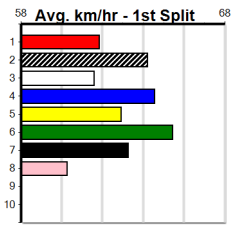

ONE MORE RACE TO GO (300+RANK)

12

10:18PM
(VIC time)

Distance: 400m, Race Type: Grade 5, Total Prizemoney: $1,530
1st: $1,000, 2nd: $320, 3rd: $160, 4th: $50

Watchdog Tips: **0 0 0 0** Bet: **.**