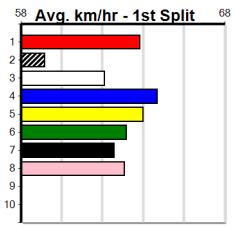

# MILLERS MUZZLES (300+RANK)

Distance: 400m, Race Type: Grade 7, Total Prizemoney: \$1,530  
1st: \$1,000, 2nd: \$320, 3rd: \$160, 4th: \$50