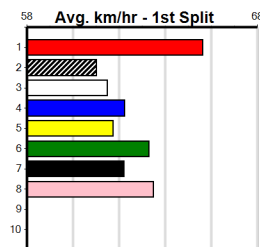

MELBOURNE CONTAINER PARK (300+RANK)

Distance: 400m, Race Type: Grade 7, Total Prizemoney: $1,530
1st: $1,000, 2nd: $320, 3rd: $160, 4th: $50

Watchdog Tips:

Bet:

Form Box Wgt Dist Track Date Time BON Margin 1st/2nd (Time) PIR Checked Comment WR Split 1 S/P Grade

YOU WIN [7]
F Dog Oct-22 Sire: ASTON RUPEE Dam: VOLTAGE SPIKE
Owner(s): T Deglaitis
Trainer: Tracey Deglaitis (Moolap)
Winning Distances: < 300m (0) 300 - 399m (0) 400 - 499m (1) 500 - 599m (0) 600 - 699m (0) > 700m (0)
Winning Weights: 35.1(1)
Box History table and Prize Best info.

MAKE US DREAM [7]
BE Bitch Apr-22 Sire: MY REDEEMER Dam: LIVERPOOL FLYER
Owner(s): B Thurston
Trainer: Gregory Mcrae (Smythes Creek)
Winning Distances: < 300m (0) 300 - 399m (1) 400 - 499m (0) 500 - 599m (0) 600 - 699m (0) > 700m (0)
Winning Weights: 23.0(1)
Box History table and Prize Best info.

GROOVIN' (NSW)[7]
RF Dog Jul-22 Sire: FERAL FRANKY Dam: PRECIOUS DESTINI
Owner(s): V Lungu
Trainer: Marcus Lloyd (Anakie)
Winning Distances: < 300m (0) 300 - 399m (0) 400 - 499m (1) 500 - 599m (0) 600 - 699m (0) > 700m (0)
Winning Weights: 31.6(1)
Box History table and Prize Best info.

ZIPPING DRAKE (NSW)[7]
F Dog Dec-21 Sire: AUSSIE INFRARED Dam: ZIPPING MEG
Owner(s): Hallinan Hallinan (SYN), M Hallinan, F Hallinan
Trainer: Keith Lloyd (Anakie)
ENG GEL 2024-11-02
Winning Distances: < 300m (0) 300 - 399m (1) 400 - 499m (0) 500 - 599m (0) 600 - 699m (0) > 700m (0)
Winning Weights: 31.8(1)
Box History table and Prize Best info.

KATHLEN'S ENTITY [7]
BK Bitch Jan-22 Sire: ASTON DEE BEE Dam: ZARA'S ENTITY
Owner(s): - k m syndicate (SYN), M Barry, K Boyle
Trainer: Kathleen Boyle (Lethbridge)
Winning Distances: < 300m (0) 300 - 399m (1) 400 - 499m (0) 500 - 599m (0) 600 - 699m (0) > 700m (0)
Winning Weights: 26.2(1)
Box History table and Prize Best info.