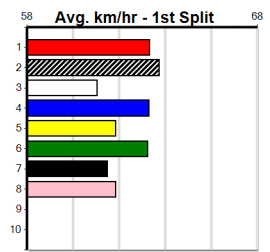

Owner(s):

Winning Distances: < 300m (0) 300 - 399m (0) 400 - 499m (0) 500 - 599m (0) 600 - 699m (0) > 700m (0)

Winning Weights:

Box History

DREAMCHASERS TIX ON SALE NOW

Distance: 400m, Race Type: Grade 6, Total Prizemoney: \$1,530
1st: \$1,000, 2nd: \$320, 3rd: \$160, 4th: \$50