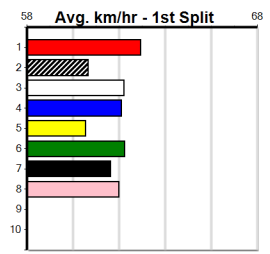

BEACHSIDE SECURITY (300+RANK)

Distance: 400m, Race Type: Grade 7, Total Prizemoney: $1,530
1st: $1,000, 2nd: $320, 3rd: $160, 4th: $50

Watchdog Tips: ☐ ☐ ☐ ☐ ☐

Bet:

LIONESS EYES [7]
BEF Bitch Dec-22 Sire: ASTON RUPEE Dam: MARGIE IRENE
Owner(s): M Marshall Trainer: Matthew Marshall (Darley)
Winning Distances: < 300m (0) 300 - 399m (1) 400 - 499m (0) 500 - 599m (0) 600 - 699m (0) > 700m (0)
Winning Weights: 25.2(1)

Box	1st	2nd	3rd	4th	5th	6th	7th	8th
1							2	1
2								1
3						2	1	
4	1	1		1				
5					1			
6	1							
7				2				
8								

Prize Best Starts Trk/Dts APM: $1580.00, 22.81(4)-22/10/24, 14-1-1-1, 3-0-1-0, 1076

TOM TOM [7]
BK Dog Jun-21 Sire: ORSON ALLEN Dam: QUEENIE JEAN
Owner(s): B Robertson-leech Trainer: Briana Robertson-leech (Smeaton)
Winning Distances: < 300m (0) 300 - 399m (1) 400 - 499m (0) 500 - 599m (0) 600 - 699m (0) > 700m (0)
Winning Weights: 32.4(1)

Box	1st	2nd	3rd	4th	5th	6th	7th	8th
1	1	1	1	1				1
2					1			
3	1	1		3			2	
4			1	1			1	1
5		1					2	1
6		1		2	1	2		
7	1		1	1	1	3		
8	1			1			1	

Prize Best Starts Trk/Dts APM: $2620.00, 23.13(1)-2/5/23, 36-1-2-5, 6-0-1-1, 422

GRAND BAZAAR [7]
BK Dog Feb-22 Sire: BERNARDO Dam: JUNIPER PEARL
Owner(s): A Lie Trainer: Brett Mackie (Tooradin)
Winning Distances: < 300m (0) 300 - 399m (0) 400 - 499m (1) 500 - 599m (0) 600 - 699m (0) > 700m (0)
Winning Weights: 34.6(1)

Box	1st	2nd	3rd	4th	5th	6th	7th	8th
1						1		
2					1	1		
3							1	
4								
5								
6								1
7	1							
8					1			

Prize Best Starts Trk/Dts APM: $1680.00, FSH, 8-1-0-0, 0-0-0-0, 1344

DUSTY ALICE [7]
F Bitch Aug-22 Sire: AUSSIE INFRARED Dam: PAIR OF NINES
Owner(s): Vi Alskar Hundar (SYN), A Lie, J Sharp Trainer: Jason Sharp (Lara)
Winning Distances: < 300m (0) 300 - 399m (0) 400 - 499m (1) 500 - 599m (0) 600 - 699m (0) > 700m (0)
Winning Weights: 25.8(1)

Box	1st	2nd	3rd	4th	5th	6th	7th	8th
1								
2				1	1			
3		1		1	1			2
4								
5	1		1	1	1			2
6		1						1
7							1	
8	1					1		

Prize Best Starts Trk/Dts APM: $2185.00, 22.91(3)-3/9/24, 19-1-3-0, 11-1-1-0, 1296

MAJESTIC GEORGE [7]
BK Dog Apr-21 Sire: BORAT Dam: DYNA FAME
Owner(s): C Hose Trainer: Cody Hose (Lara)
Winning Distances: < 300m (0) 300 - 399m (1) 400 - 499m (0) 500 - 599m (0) 600 - 699m (0) > 700m (0)
Winning Weights: 29.1(1)

Box	1st	2nd	3rd	4th	5th	6th	7th	8th
1					1			
2	1	1	1	1		2	2	1
3	1	1	5	1	1	2	1	
4	1	1	1	5	1	1		
5					1			
6	1		1			2	1	1
7	2	3	1	1	3	2	2	
8		2	1	2	1	2		

Prize Best Starts Trk/Dts APM: $5902.14, 23.09(7)-12/12/23, 64-1-6-8, 10-0-2-1, 1254