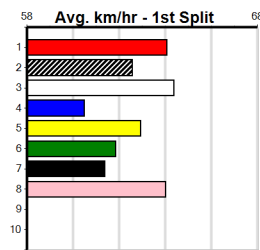

13 RACES HERE TONIGHT (300+RANK)

Distance: 460m, Race Type: Maiden, Total Prizemoney: $1,530
1st: $1,000, 2nd: $320, 3rd: $160, 4th: $50

Watchdog Tips:

Bet:

Table with columns: Form Box, Wgt, Dist, Track, Date, Time, BON, Margin, 1st/2nd (Time), PIR, Checked, Comment, W/R, Split 1, S/P, Grade

Race 1: NIRRANDA GRACIE [M]
BD Bitch Jan-22 Sire: KINLOCH BRAE Dam: JUST LOVIN' IT
Owner(s): A Rippon
Trainer: Ashley Mcdowall (Nullawarre)
Winning Distances: < 300m (0) 300 - 399m (0) 400 - 499m (0) 500 - 599m (0) 600 - 699m (0) > 700m (0)
Winning Weights: 5th (4) 27.8 460 GEL R3 10-May-24 27.21 25.63 8.00L PAW NICHOLLS (26.67) Q/135 6.63 $7.80 M

Race 2: WAIKIKI PEARL [M]
BK Bitch Feb-22 Sire: BERNARDO Dam: JUNIPER PEARL
Owner(s): A Lie
Trainer: Brett Mackie (Tooradin)
Winning Distances: < 300m (0) 300 - 399m (0) 400 - 499m (0) 500 - 599m (0) 600 - 699m (0) > 700m (0)
Winning Weights: 6th (6) 26.7 400 WGL R2 03-Sep-24 23.82 22.38 12.00 ENZOLA (23.03) S/78 8.73 $40.70 M

Race 3: WINE LOVER [M]
BK Dog Oct-22 Sire: CATCH THE THIEF Dam: SOMERTON MAY
Owner(s): Ghost Syndicate (SYN), L Cardillo, G Roberts, B Markovic
Trainer: Dallan Klemke (Lara)
Winning Distances: < 300m (0) 300 - 399m (0) 400 - 499m (0) 500 - 599m (0) 600 - 699m (0) > 700m (0)
Winning Weights: 4th (4) 33.5 400 GEL R9 07-Oct-24 23.20 22.73 7.00L ETERNIA (22.73) S/44 8.66 $30.50 M

Race 4: COUNTY ART [M]
BEF Dog Nov-22 Sire: FERAL FRANKY Dam: ART NOVEAU
Owner(s): CHAMPAGNE PTN (SYN), S Smith, A Langton
Trainer: Angela Langton (Anakie)
Winning Distances: < 300m (0) 300 - 399m (0) 400 - 499m (0) 500 - 599m (0) 600 - 699m (0) > 700m (0)
Winning Weights: 4th (1) 32.5 460 GEL R4 27-Sep-24 26.42 25.56 9.50L PAW RIVAL (25.77) M/346 6.69 $20.40 M

Race 5: BACHELOR PARTY [M]
BK Dog Jan-23 Sire: FERNANDO BALE Dam: IT'S MY PARTY
Owner(s): CHAMPAGNE PTN (SYN), S Smith, A Langton
Trainer: Angela Langton (Anakie)
Winning Distances: < 300m (0) 300 - 399m (0) 400 - 499m (0) 500 - 599m (0) 600 - 699m (0) > 700m (0)
Winning Weights: 3rd (3) 30.9 400 GEL R2 16-Aug-24 23.35 22.20 6.50L PAW TABITHA (22.91) M/33 8.62 $3.40 M