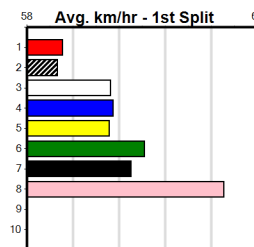

SPORTSBET GREEN TICKS (300+RANK)

Distance: 400m, Race Type: Maiden, Total Prizemoney: $1,530
1st: $1,000, 2nd: $320, 3rd: $160, 4th: $50

Watchdog Tips:

Bet:

Form Box	Wgt	Dist	Track	Date	Time	BON	Margin	1st/2nd (Time)	PIR	Checked	Comment	WR	Split 1	S/P	Grade

1

SO ANGELIC [M]
BD Bitch Apr-22 Sire: FERNANDO BALE Dam: BIVOUAC
Owner(s): W Mcneil Trainer: William Mcneil (Donvale)
Winning Distances: < 300m (0) 300 - 399m (0) 400 - 499m (0) 500 - 599m (0) 600 - 699m (0) > 700m (0)
Winning Weights:

Box	1st	2nd	3rd	4th	5th	6th	7th	8th
1								
2								
3								
4								
5								
6								
7								
8								

Prize Best $370.00
Starts FSTD
Trk/Dts 5-0-1-0
APM 0-0-0-0
232

2

WHISKY MACH [M]
BD Dog Feb-22 Sire: WHISKEY RIOT Dam: LONNIE MACH
Owner(s): C Baker Trainer: Colin Baker (Lara)
Winning Distances: < 300m (0) 300 - 399m (0) 400 - 499m (0) 500 - 599m (0) 600 - 699m (0) > 700m (0)
Winning Weights:

Box	1st	2nd	3rd	4th	5th	6th	7th	8th
1								
2								
3								
4								
5								
6								
7								
8								

Prize Best $0.00
Starts 23.99(4)-27/9/24
Trk/Dts 5-0-0-0
APM 3-0-0-0
0

3

SOUR GIRL [M]
F Bitch May-22 Sire: FERNANDO BALE Dam: PUNK LASS ROCKS
Owner(s): K Peddie Trainer: Kyle Brooks (Maroona)
Winning Distances: < 300m (0) 300 - 399m (0) 400 - 499m (0) 500 - 599m (0) 600 - 699m (0) > 700m (0)
Winning Weights:

Box	1st	2nd	3rd	4th	5th	6th	7th	8th
1								
2								
3								
4								
5								
6								
7								
8								

Prize Best $420.00
Starts 24.02(5)-27/4/24
Trk/Dts 12-0-0-2
APM 1-0-0-0
356

4

PICHOLA RALPHY (NSW)[M]
BK Dog Feb-23 Sire: FERAL FRANKY Dam: UNLEASH THE FUN
Owner(s): L Carbone Trainer: Andrea Chapple (Exford)
Winning Distances: < 300m (0) 300 - 399m (0) 400 - 499m (0) 500 - 599m (0) 600 - 699m (0) > 700m (0)
Winning Weights:

Box	1st	2nd	3rd	4th	5th	6th	7th	8th
1								
2								
3								
4								
5								
6								
7								
8								

Prize Best $520.00
Starts FSH
Trk/Dts 2-0-1-0
APM 0-0-0-0
520

5

KEEPING NOISE [M]
BK Bitch Jul-22 Sire: FERAL FRANKY Dam: FRAN KEEPING
Owner(s): G Edwards Trainer: Gordon Edwards (Cranbourne We)
Winning Distances: < 300m (0) 300 - 399m (0) 400 - 499m (0) 500 - 599m (0) 600 - 699m (0) > 700m (0)
Winning Weights:

Box	1st	2nd	3rd	4th	5th	6th	7th	8th
1								
2								
3								
4								
5								
6								
7								
8								

Prize Best $75.00
Starts FSH
Trk/Dts 4-0-0-0
APM 0-0-0-0
60