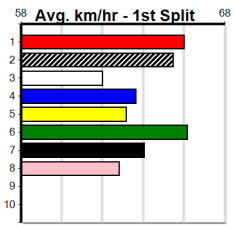

PITSTOP MOWER REPAIRS (300+ RANK)

Distance: 350m, Race Type: Mixed 6/7, Total Prizemoney: $1,530
1st: $1,000, 2nd: $320, 3rd: $160, 4th: $50

4

12:12PM

(VIC time)

Watchdog Tips: 0 0 0 0 **Bet:** .