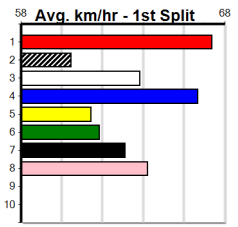

SPORTSBET SAME RACE MULTI (300+ RA

Distance: 350m, Race Type: Maiden, Total Prizemoney: $1,530
1st: $1,000, 2nd: $320, 3rd: $160, 4th: $50

1

11:20AM
(VIC time)

Watchdog Tips: **0 0 0 0** Bet: .