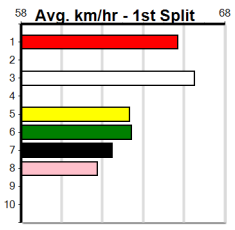

Watchdog Tips:

0 0 0 0

Bet:

Form Box Weight Dist Track Date Time BON Margin 1st/2nd (Time) PIR Checked Comment W/R Split 1 S/P Grade

1 VINNIE'S CAMEL [6]													Winning Boxes							
DKBD	D	Nov-21	FERNANDO BALE	UNTIL DAWN									1	2	3	4	5	6	7	8
Trainer: Vincent Daffy (Eumemmerring)													Prize Best $5,940.00							
7th (1) 29.2 350 HVL R3 28-Jul-24 20.02 19.29 9.50LUXFORD (19.38) Q/4 . . . . 6.74 $136.00 X67													16.86							
6th (8) 29.2 300 HVL R2 19-Aug-24 17.55 16.86 6.50LPAW WALDO (17.12) Q/4 . . . . 4.06 $22.30 T3-6													54-2-5-10							
8th (6) 29.8 350 HVL R5 26-Aug-24 20.38 19.33 14.00LPAW USAMI (19.43) M/6 . . . . 6.77 $67.90 T3-6													12-0-3-3							
8th (1) 30.0 400 WGL R11 29-Aug-24 24.09 23.00 15.00LCERTAIN MAGIC (23.07) M/88 . . . . 8.82 $14.90 T3-6													$1335							
Owner(s): J Daffy													ENG HVL 2024-11-08							

2 WHISKEY SPLASH [7]													Winning Boxes							
WBK	B	Apr-21	WHISKEY RIOT	LEKTRA MISS									1	2	3	4	5	6	7	8
Trainer: Damien Belsham (Longwarry)													Prize Best $3,130.00							
8th (2) 24.8 300 HVL R2 06-Sep-24 17.80 16.80 12.00LPAW OLYMPIA (17.02) M/2 . . . . 4.02 $35.40 T3-7													17.22							
2nd (4) 25.2 300 HVL R3 13-Sep-24 17.22 16.77 2.00LESPECIAL CHARLIE (17.09) Q/1 . . . . 3.97 $34.00 T3-7													36-1-4-5							
8th (3) 25.0 300 HVL R3 20-Sep-24 17.59 16.86 11.00LITHACAN GODDESS (16.86) M/4 . V10 . . . . 4.08 $39.20 7													18-0-2-1							
8th (5) 25.2 300 HVL R3 25-Oct-24 17.89 16.95 7.50LMAN OF ACTION (17.37) M/6 . . . . 4.07 $104.60 T3-7													$1196							
Owner(s): J Belsham													ENG HVL 2024-11-08							

3 DAMAGED PANEL [6]													Winning Boxes							
BK	B	May-22	SUPERIOR PANAMA	BLAZIN' REGGIE									1	2	3	4	5	6	7	8
Trainer: Graeme Campbell (Drouin South)													Prize Best $4,080.00							
2nd (8) 27.5 300 HVL R9 11-Oct-24 17.23 16.95 2.25LPATH TO NIRVANA (17.08) M/4 . . . . 4.07 $5.40 T3-RW													16.89							
8th (7) 27.8 300 HVL R9 15-Oct-24 17.29 16.68 4.00LTAILS OF JONNY (17.02) Q/2 . . . . 3.99 $10.30 X67													15-2-3-3							
7th (8) 27.8 300 HVL R4 25-Oct-24 17.48 16.95 3.25LEMONIC SPIRIT (17.27) M/3 . . . . 4.04 $8.80 T3-RW													11-2-3-2							
4th (1) 28.1 300 HVL R3 28-Oct-24 17.21 16.85 5.50LALL IN OLLIE (16.85) M/5 . . . . 4.01 $22.50 X67													$2658							
Owner(s): Yeah the Boyz (SYN), D Peterson, G Pask, B Vicary													ENG HVL 2024-11-08							

4 COLMAR ON FIRE (SA)[7]													Winning Boxes							
BK	B	Oct-22	JURY	WEST ON TIA									1	2	3	4	5	6	7	8
Trainer: Donna Beasley (Mount Cottrell)													Prize Best $1,615.00							
6th (8) 26.2 305 MTG R3 12-Sep-24 18.81 17.97 11.00LHERE FOR GLORY (18.08) 6.08 $12.00 RW													FSH							
8th (8) 26.0 305 MTG R2 19-Sep-24 19.34 18.16 17.00LSHE'S A LADYBIRD (18.16) 6.18 $9.50 RW													18-1-3-3							
6th (1) 25.8 305 MTG R3 26-Sep-24 18.56 18.05 6.50LPATE BISCUIT (18.09) 6.85 $16.00 RW													0-0-0-0							
7th (5) 26.4 400 MTG R10 10-Oct-24 24.65 23.07 10.00LTURNING OAK (23.95) 11.60 $31.00 RWH													$779							
Owner(s): D Beasley													ENG HVL 2024-11-08