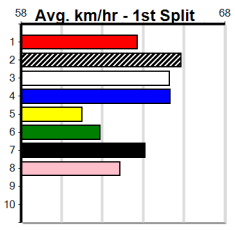

DREAMCHASERS TICKETS ON SALE NO

Distance: 300m, Race Type: Grade 5, Total Prizemoney: $1,530
1st: $1,000, 2nd: $320, 3rd: $160, 4th: $50

11

2:22PM

(VIC time)

Watchdog Tips: 0 0 0 0 **Bet:** .