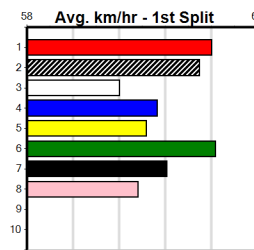

PITSTOP MOWER REPAIRS (300+ RANK)

4

12:12PM

(VIC time)

Distance: 350m, Race Type: Mixed 6/7, Total Prizemoney: $1,530
1st: $1,000, 2nd: $320, 3rd: $160, 4th: $50

Watchdog Tips: ☐ ☐ ☐ ☐ ☐ **Bet:**

NOIR SATIN [7]
BK Dog Apr-22 Sire: ORSON ALLEN Dam: CULLQUIN CERSEI
Owner(s): S Quinlan Trainer: Shara Quinlan (Rushworth)
Winning Distances: < 300m (0) 300 - 399m (1) 400 - 499m (0) 500 - 599m (0) 600 - 699m (0) > 700m (0)
Winning Weights: 34.2(1) ENG HVL 2024-11-08

Bx	1st	2nd	3rd	4th	5th	6th	7th	8th
1					1	1		
2	1		2					
3					1		2	
4						1		2
5			1		1			
6				1	2			3
7			1					
8			1	1	1			

Prize Best Starts Trk/Dts APM: $1900.00, 19.70(8)-24/5/24, 23-1-0-5, 9-1-0-5, 636

TINY BIT SPOILT [7]
BK Dog Jan-23 Sire: KOBLENZ Dam: LITTLE BIT SLEEK
Owner(s): G Sprod Trainer: Garry Johnson (Chum Creek)
Winning Distances: < 300m (0) 300 - 399m (1) 400 - 499m (0) 500 - 599m (0) 600 - 699m (0) > 700m (0)
Winning Weights: 31.3(1) ENG HVL 2024-11-08

Bx	1st	2nd	3rd	4th	5th	6th	7th	8th
1		1	1					
2				1	1			
3	1			1	1	1		
4					2		1	1
5								1
6								
7								
8		1						

Prize Best Starts Trk/Dts APM: $2777.86, 20.01(3)-28/10/24, 14-1-2-2, 3-1-0-0, 2566

REGAL PHONIC [6]
BK Bitch Jun-21 Sire: ASTON DEE BEE Dam: ACOUSTIC LEE
Owner(s): P Quinlan Trainer: Shara Quinlan (Rushworth)
Winning Distances: < 300m (0) 300 - 399m (2) 400 - 499m (0) 500 - 599m (0) 600 - 699m (0) > 700m (0)
Winning Weights: 28.1(1) 28.3(1) ENG HVL 2024-11-08

Bx	1st	2nd	3rd	4th	5th	6th	7th	8th
1			1			2	2	
2								2
3			1			1	1	1
4	1				1			
5								1
6			2			1		
7	1		1			1		
8			1	1				1

Prize Best Starts Trk/Dts APM: $3010.00, 19.85(7)-18/7/24, 24-2-0-6, 3-1-0-0, 1530

ROMAN EMPIRE [7]
BK Dog May-22 Sire: ZIPPING GARTH Dam: DREAMY EYES
Owner(s): Eye Candy (SYN), C Wilk, K Gorman Trainer: Judy Brereton (Tanjil South)
Winning Distances: < 300m (0) 300 - 399m (0) 400 - 499m (1) 500 - 599m (0) 600 - 699m (0) > 700m (0)
Winning Weights: 34.2(1) ENG WGL 2024-11-07

Bx	1st	2nd	3rd	4th	5th	6th	7th	8th
1		1	1		2	2		
2					1		1	1
3						1		1
4		1			1	2		
5								1
6				1	1	1	1	2
7								
8	1							1

Prize Best Starts Trk/Dts APM: $1875.00, 20.03(1)-21/6/24, 25-1-2-1, 4-0-0-0, 627

MISS GALORE [7]
RF Bitch Jun-22 Sire: SUPERIOR PANAMA Dam: COSMIC KATIE
Owner(s): FOUR FROTHYS (SYN), G Pask, J Baxter, G Pask Trainer: Graeme Campbell (Drouin South)
Winning Distances: < 300m (0) 300 - 399m (0) 400 - 499m (1) 500 - 599m (0) 600 - 699m (0) > 700m (0)
Winning Weights: 28.0(1) ENG WGL 2024-11-07

Bx	1st	2nd	3rd	4th	5th	6th	7th	8th
1	1					1		
2								1
3								
4								
5								
6		1						
7			1					
8					1			

Prize Best Starts Trk/Dts APM: $1680.00, 20.09(6)-15/10/24, 6-1-1-1, 1-0-1-0, 1680