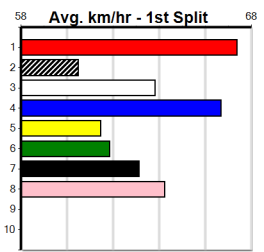

Healesville

SPORTSBET SAME RACE MULTI (300+ RANK)

1

Distance: 350m, Race Type: Maiden, Total Prizemoney: $1,530
1st: $1,000, 2nd: $320, 3rd: $160, 4th: $50

11:20AM

(VIC time)

Watchdog Tips: ☐ ☐ ☐ ☐ ☐ Bet: ☐

Form Box	Wgt	Dist	Track	Date	Time	BON	Margin	1st/2nd (Time)	PIR	Checked	Comment	WR	Split 1	S/P	Grade

1 KING PLUM [M]
BK Dog Feb-23 Sire: BEAST UNLEASHED Dam: SUMMER LOVIN'
Owner(s): D Plumridge Trainer: Gary Edwards (Broadford)
Winning Distances: < 300m (0) 300 - 399m (0) 400 - 499m (0) 500 - 599m (0) 600 - 699m (0) > 700m (0)
Winning Weights:
6th (4) 30.7 300 HVL R1 13-Oct-24 17.39 16.51 5.50L LITTLE DARL (17.04) S/8 4.30 $14.60 M
2nd (8) 31.0 350 HVL R1 20-Oct-24 20.04 19.25 2.75L MATCHBOX HONEY (19.85) Q/2 6.73 $8.40 M
4th (8) 31.3 350 HVL R2 25-Oct-24 20.31 19.78 5.50L SLAY QUEEN MOLLY (19.94) M/4 6.74 $3.60 T3-M
3rd (1) 31.1 350 HVL R2 28-Oct-24 20.19 19.60 2.75L TINY BIT SPOILT (20.01) M/2 6.80 $4.60 M

Box History

Bx	1st	2nd	3rd	4th	5th	6th	7th	8th
1			1					
2								
3								
4						1		
5								
6								
7								
8		1		1				

Prize Best $730.00
Starts 20.04(8)-20/10/24
Trk/Dts 4-0-1-1
APM 3-0-1-1 730

Last 3 wins NOT included above

2 SWIPER [M]
BD Bitch Mar-22 Sire: WOW Dam: DUNDEE ALLY
Owner(s): D Macdonald Trainer: Danny Macdonald (Maffra)
Winning Distances: < 300m (0) 300 - 399m (0) 400 - 499m (0) 500 - 599m (0) 600 - 699m (0) > 700m (0)
Winning Weights:
8th (2) 31.3 435 SLE R1 11-Sep-24 26.16 24.22 21.00 SOMERTON JUNE (24.72) Q/388 5.43 $44.50 M
7th (4) 31.6 435 SLE R2 18-Sep-24 25.91 24.68 12.00 SONGKLAN (25.13) Q/467 5.47 $59.20 T3-M
5th (3) 31.8 435 SLE R1 25-Sep-24 26.25 24.88 14.00 FOREIGN CURRENCY (25.32) M/666 5.72 $77.80 M
7th (6) 31.9 510 SLE R1 09-Oct-24 30.38 28.98 11.00 PRETTY TREASURE (29.67) M/566 9.86 $106.70 M
5th (3) 31.8 510 SLE R3 18-Oct-24 30.49 29.06 8.50L GALLOPING DEMI (29.91) M/555 9.59 $40.30 T3-M
3rd (1) 31.5 510 SLE R4 23-Oct-24 29.89 29.13 9.00L MR. ZULU (29.27) Q/124 9.38 $46.60 M
4th (2) 31.3 350 HVL R2 03-Nov-24 20.27 19.39 13.00 GRAND GREGORY (19.39) M/6 6.86 $44.10 M
4th (2) 31.3 510 SLE R2 05-Nov-24 29.75 28.98 11.00 WARRIOR ETHAN (28.98) Q/334 9.41 $13.80 T3-M

Box History

Bx	1st	2nd	3rd	4th	5th	6th	7th	8th
1			1	1				2
2				2				
3				1	2			2
4	2			1	1	2		
5	1			1	1			1
6	1	1		2				1
7				1				
8		2				1		

Prize Best $2835.00
Starts 20.27(2)-3/11/24
Trk/Dts 33-0-4-4
APM 1-0-0-0 1356

Last 3 wins NOT included above

3 HI GOOD THANKS [M]
BK Bitch Sep-22 Sire: ASTON RUPEE Dam: DISTINCT
Owner(s): The MOLT Group (SYN), M Callanan, O Dixon, T Hanrahan Trainer: Michael Callanan (Frankston)
Winning Distances: < 300m (0) 300 - 399m (0) 400 - 499m (0) 500 - 599m (0) 600 - 699m (0) > 700m (0)
Winning Weights:
8th (8) 27.1 400 GEL R9 07-Oct-24 23.64 22.73 14.00 ETERNIA (22.73) S/88 SW W 8.88 $50.70 M
7th (7) 26.4 435 SLE R2 20-Oct-24 25.38 24.18 7.00L DR. BELL (24.89) M/757 5.43 $78.50 M
7th (7) 26.4 350 HVL R2 25-Oct-24 20.53 19.78 8.50L SLAY QUEEN MOLLY (19.94) M/7 6.81 $26.50 T3-M
3rd (6) 26.6 400 GEL R2 05-Nov-24 23.17 22.46 3.25L PICHOLA RALPHY (22.94) M/23 8.58 $18.20 M

Box History

Bx	1st	2nd	3rd	4th	5th	6th	7th	8th
1								
2								
3								
4								
5								
6			1					
7							2	
8								1

Prize Best $160.00
Starts 20.53(7)-25/10/24
Trk/Dts 4-0-0-1
APM 1-0-0-0 160

Last 3 wins NOT included above