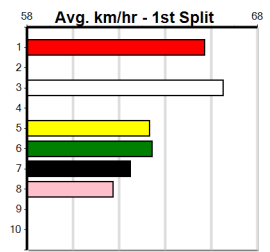

Watchdog Tips:

Bet:

Form Box Wgt Dist Track Date Time BON Margin 1st/2nd (Time) PIR Checked Comment W/R Split 1 S/P Grade

WINNIE'S CAMEL [6]
DKBD Dog Nov-21 Sire: FERNANDO BALE Dam: UNTIL DAWN
Owner(s): J Daffy
Trainer: Vincent Daffy (Eumemmerring) ENG HVL 2024-11-08
Winning Distances: < 300m (0) 300 - 399m (1) 400 - 499m (1) 500 - 599m (0) 600 - 699m (0) > 700m (0)
Winning Weights: 27.1(1) 28.3(1)
Race results and prize table included.

WHISKEY SPLASH [7]
WBK Bitch Apr-21 Sire: WHISKEY RIOT Dam: LEKTRA MISS
Owner(s): J Belsham
Trainer: Damien Belsham (Longwarry) ENG HVL 2024-11-08
Winning Distances: < 300m (0) 300 - 399m (1) 400 - 499m (0) 500 - 599m (0) 600 - 699m (0) > 700m (0)
Winning Weights: 24.1(1)
Race results and prize table included.

DAMAGED PANEL [6]
BK Bitch May-22 Sire: SUPERIOR PANAMA Dam: BLAZIN' REGGIE
Owner(s): Yeah the Boyz (SYN), D Peterson, G Pask, B Vicary
Trainer: Graeme Campbell (Drouin South)
Winning Distances: < 300m (0) 300 - 399m (2) 400 - 499m (0) 500 - 599m (0) 600 - 699m (0) > 700m (0)
Winning Weights: 27.2(1) 27.4(1)
Race results and prize table included.

COLMAR ON FIRE (SA)[7]
BK Bitch Oct-22 Sire: JURY Dam: WEST ON TIA
Owner(s): D Beasley
Trainer: Donna Beasley (Mount Cottrell)
Winning Distances: < 300m (0) 300 - 399m (1) 400 - 499m (0) 500 - 599m (0) 600 - 699m (0) > 700m (0)
Winning Weights: 26.3(1)
Race results and prize table included.

BOOK OF CAPERS [7]
BK Dog Dec-20 Sire: MY BRO FABIO Dam: LOVE CAPERS
Owner(s): J Stemmer
Trainer: Jason Stemmer (Bangholme) ENG HVL 2024-11-08
Winning Distances: < 300m (0) 300 - 399m (1) 400 - 499m (0) 500 - 599m (0) 600 - 699m (0) > 700m (0)
Winning Weights: 31.3(1)
Race results and prize table included.