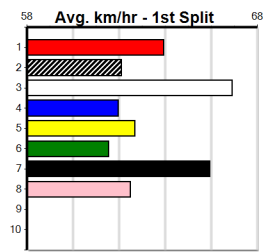

Distance: 300m, Race Type: Grade 5, Total Prizemoney: $1,530
1st: $1,000, 2nd: $320, 3rd: $160, 4th: $50

Watchdog Tips: [ ] [ ] [ ] [ ] Bet: [ ]

WHAT'S THAT (NSW)[5]
BE Bitch Oct-21 Sire: TOMMY SHELBY Dam: WHAT JOY
Owner(s): K Doidge
Trainer: Kenneth Doidge (Murchison)
Winning Distances: < 300m (0) 300 - 399m (2) 400 - 499m (2) 500 - 599m (1) 600 - 699m (0) > 700m (0)
Winning Weights: 25.8(1) 25.9(2) 26.3(2)
Box History table and Prize Best Starts table included.

CARTEL GLAMOUR [5]
BD Bitch May-22 Sire: FERNANDO BALE Dam: VEGAS TICKET
Owner(s): K Tucker
Trainer: Kristin Tucker (Tanjil South)
Winning Distances: < 300m (0) 300 - 399m (2) 400 - 499m (4) 500 - 599m (0) 600 - 699m (0) > 700m (0)
Winning Weights: 24.2(1) 24.6(1) 24.7(1) 25.1(1) 25.2(1) 25.5(1)
Box History table and Prize Best Starts table included.

SIDEWINDER [5]
WBK Bitch Jul-20 Sire: AUSSIE INFRARED Dam: SMOOTH MOVING
Owner(s): Dayas Star (SYN), G Ithier, C Ithier
Trainer: Christine Ithier (Springvale South)
Winning Distances: < 300m (0) 300 - 399m (0) 400 - 499m (0) 500 - 599m (0) 600 - 699m (0) > 700m (0)
Winning Weights: 27.6(1) 28.1(1) 29.0(1) 29.6(1) 29.7(1) 30.0(1) 30.2(1) 30.5(1)
Box History table and Prize Best Starts table included.

WHISPER PIE [5]
BD Bitch Mar-22 Sire: GOOD ODDS HARADA Dam: WHITNEY SHOWGIR
Owner(s): B Sands
Trainer: Frank Toth (Pakenham)
Winning Distances: < 300m (0) 300 - 399m (2) 400 - 499m (1) 500 - 599m (0) 600 - 699m (0) > 700m (0)
Winning Weights: 27.0(1) 28.1(1) 28.2(1)
Box History table and Prize Best Starts table included.

ASIA (NSW)[5]
W Bitch Jun-21 Sire: ORSON ALLEN Dam: MAGIC GYPSY
Owner(s): L Malacarne
Trainer: Steve Kaltzis (Shady Creek)
Winning Distances: < 300m (0) 300 - 399m (6) 400 - 499m (0) 500 - 599m (0) 600 - 699m (0) > 700m (0)
Winning Weights: 25.1(1) 25.6(1) 25.8(1) 26.2(1) 26.5(1) 26.8(1)
Box History table and Prize Best Starts table included.