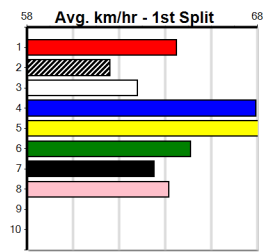

MR HUMMER LIMOS (300+ RANK)

Distance: 350m, Race Type: Grade 5, Total Prizemoney: $1,530
1st: $1,000, 2nd: $320, 3rd: $160, 4th: $50

Watchdog Tips:

Bet:

Table with columns: Form Box, Wgt, Dist, Track, Date, Time, BON, Margin, 1st/2nd (Time), PIR, Checked, Comment, WR, Split 1, S/P, Grade

Section 1: FULL BARREL [5]. Dog: Eye Candy (SYN), C Wilk, K Gorman. Sire: FERNANDO BALE, Dam: IT'S A BLUSH. Trainer: Christian Wilk (Tanjil South). Includes winning distances, weights, and a box history table.

Section 2: IRON TYSON [5]. Dog: Eye Candy (SYN), C Wilk, K Gorman. Sire: ZIPPING GARTH, Dam: DREAMY EYES. Trainer: Christian Wilk (Tanjil South). Includes winning distances, weights, and a box history table.

Section 3: RUPTURED [5]. Dog: C Jennings. Sire: BERNARDO, Dam: CLOSE ENOUGH. Trainer: Corey Jennings (Koo Wee Rup). Includes winning distances, weights, and a box history table.

Section 4: ZIPPI MUSTANG [5]. Dog: Almighty Angel (SYN), L Condon, G Fisher, J Reid, P Morganti, J Arnold, S Tetlow, C H. Sire: ALLEN DEED, Dam: BLACK MUSTANG. Trainer: Bernie Ender (St Albans). Includes winning distances, weights, and a box history table.

Section 5: GET A GRIP [5]. Dog: B Sands. Sire: ASTON DEE BEE, Dam: COSMIC KATIE. Trainer: Brad Sands (Pakenham). Includes winning distances, weights, and a box history table.