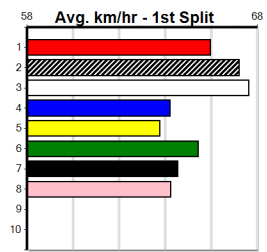

CENTRAL SCAFFOLDS (300+ RANK)

Distance: 300m, Race Type: Grade 5, Total Prizemoney: $1,530
1st: $1,000, 2nd: $320, 3rd: $160, 4th: $50

Watchdog Tips: [ ] [ ] [ ] [ ] Bet: [ ]

WHAT A SPIRIT [5]
BD Bitch Nov-20 Sire: FERNANDO BALE Dam: MILITANT SPIRIT
Owner(s): N Mason
Winning Distances: < 300m (0) 300 - 399m (3) 400 - 499m (2) 500 - 599m (0) 600 - 699m (0) > 700m (0)
Winning Weights: 27.6(1) 27.7(1) 27.8(2) 28.0(1)
Trainer: Neil Mason (Euroa) ENG SHP 2024-11-07

HE'S SO TOUGH [5]
RF Dog Nov-21 Sire: FERAL FRANKY Dam: LITTLE TUBBSY
Owner(s): G Marshall
Winning Distances: < 300m (0) 300 - 399m (3) 400 - 499m (0) 500 - 599m (0) 600 - 699m (0) > 700m (0)
Winning Weights: 31.5(1) 33.7(1) 33.8(1)
Trainer: Pasquale Derubeis (Cape Woola) ENG WGL 2024-11-07

SLIPPERY SHARK (NSW)[5]
BE Dog Dec-20 Sire: PINDARI EXPRESS Dam: JAYDA ROSE
Owner(s): M Franklin
Winning Distances: < 300m (0) 300 - 399m (7) 400 - 499m (4) 500 - 599m (0) 600 - 699m (0) > 700m (0)
Winning Weights: 28.1(1) 28.3(1) 28.5(1) 28.6(1) 28.8(1) 29.0(1) 29.2(1) 29.4(1) 29.5(3)
Trainer: Michael Franklin (Bacchus Marsh) ENG HVL 2024-11-08

BE CHARMING [5]
BK Dog Nov-20 Sire: BERNARDO Dam: ZIPPING TINA
Owner(s): G Mcmillan
Winning Distances: < 300m (0) 300 - 399m (8) 400 - 499m (0) 500 - 599m (0) 600 - 699m (0) > 700m (0)
Winning Weights: 31.0(1) 31.3(1) 31.4(1) 31.5(1) 31.8(1) 32.0(1) 32.1(1) 32.7(1)
Trainer: Gary Mcmillan (Nambrok)

ARGYLE EMMA [5] Biks
BK Bitch Dec-20 Sire: RAW ABILITY Dam: DUBOVKA
Owner(s): J Blake
Winning Distances: < 300m (0) 300 - 399m (8) 400 - 499m (1) 500 - 599m (0) 600 - 699m (0) > 700m (0)
Winning Weights: 27.3(1) 27.4(2) 27.6(2) 27.7(3) 27.8(1)
Trainer: Jazmyn Blake (Simson) ENG HVL 2024-11-08

1

2

3

4

5