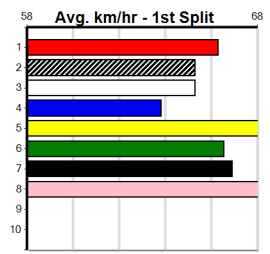

Owner(s):

Winning Distances: < 300m (0) 300 - 399m (0) 400 - 499m (0) 500 - 599m (0) 600 - 699m (0) > 700m (0)

Winning Weights:

Sire: Dam:

Trainer:

Box History

GORSKI ENGINEERING (300+ RANK)

Distance: 350m, Race Type: Grade 5, Total Prizemoney: \$1,530
1st: \$1,000, 2nd: \$320, 3rd: \$160, 4th: \$50