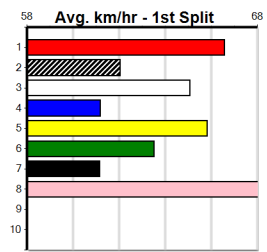

SPORTSBET GREEN TICKS (300+ RANK)

Distance: 300m, Race Type: Grade 5, Total Prizemoney: $1,530
1st: $1,000, 2nd: $320, 3rd: $160, 4th: $50

Watchdog Tips:

Bet:

Table with columns: Form Box, Wgt, Dist, Track, Date, Time, BON, Margin, 1st/2nd (Time), PIR, Checked, Comment, W/R, Split 1, S/P, Grade

HUDSON RIVER [5]
BK Dog Jan-21 Sire: BARCIA BALE Dam: MACEY BLUE
Owner(s): G Johnson
Trainer: Garry Johnson (Chum Creek)
Winning Distances: < 300m (0) 300 - 399m (5) 400 - 499m (0) 500 - 599m (0) 600 - 699m (0) > 700m (0)
Winning Weights: 30.2(1) 30.5(1) 30.8(1) 31.0(2)
Box History table and Prize Best Starts table included.

JINGLE JANGLE [5]
WBD Dog Dec-20 Sire: MY REDEEMER Dam: MONEYPENNY
Owner(s): CROWS FLY (SYN), N Mason, J Mason
Trainer: Neil Mason (Euroa)
Winning Distances: < 300m (0) 300 - 399m (5) 400 - 499m (0) 500 - 599m (0) 600 - 699m (0) > 700m (0)
Winning Weights: 31.5(1) 32.1(1) 32.2(1) 32.4(1) 32.7(1)
Box History table and Prize Best Starts table included.

SOME STAR [5]
BK Dog Apr-21 Sire: COLLISION Dam: ZARA'S ENTITY
Owner(s): D Beasley
Trainer: Donna Beasley (Mount Cottrell)
Winning Distances: < 300m (0) 300 - 399m (1) 400 - 499m (3) 500 - 599m (0) 600 - 699m (0) > 700m (0)
Winning Weights: 33.5(1) 34.0(1) 34.1(1) 34.5(1)
Box History table and Prize Best Starts table included.

WHITE SNOW [5]
WBK Bitch Jun-20 Sire: DJAYS OCTANE Dam: LEKTRA MISS
Owner(s): J Belsham
Trainer: Julie Belsham (Longwarry)
ENG WGL 2024-11-07
Winning Distances: < 300m (0) 300 - 399m (3) 400 - 499m (0) 500 - 599m (0) 600 - 699m (0) > 700m (0)
Winning Weights: 24.6(1) 25.4(1) 25.8(1)
Box History table and Prize Best Starts table included.

WHY NOT AJAY [5]
BD Dog Sep-20 Sire: BERNARDO Dam: WHY NOT GINGER
Owner(s): G Carter
Trainer: Gregory Carter (Devon Meadows)
Winning Distances: < 300m (0) 300 - 399m (7) 400 - 499m (5) 500 - 599m (0) 600 - 699m (0) > 700m (0)
Winning Weights: 31.3(1) 31.4(1) 31.5(1) 31.6(4) 31.9(1) 32.0(2) 32.5(1) 32.7(1)
Box History table and Prize Best Starts table included.