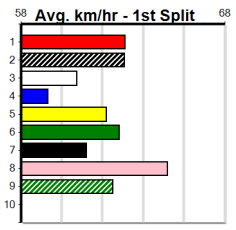

SOUTHERN SHEETMETAL (2-3 WINS)

Distance: 450m, Race Type: Tier 3 - Restricted Win, Total Prizemoney: $1,530
1st: $1,000, 2nd: $320, 3rd: $160, 4th: $50

Watchdog Tips:

1

5

3

9

Bet:

Win 1

Main table containing race details for 10 horses, including names (e.g., DECORATED, NORBIT, DARK BEFORE DAWN), trainers, owners, and performance data.