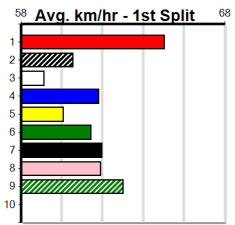

SWEET NETTY'S CATERING

Distance: 390m, Race Type: Tier 3 - Grade 7, Total Prizemoney: $1,530
1st: $1,000, 2nd: $320, 3rd: $160, 4th: $50

Watchdog Tips:

8

3

4

1

Bet:

Win 8