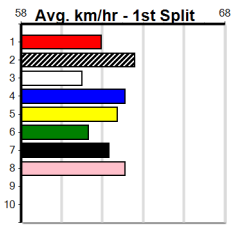

KARUNA (7) was a dominant 22.42 debut winner here and she will exit the same draw today.
POCKET MOUSE (8) is better than her past few runs and she should get a nice cart across early on.
MISS YOUR KISS (2) can come out running.

Watchdog Tips: 7 8 2 3 **Bet:** Box Quinella 2,7,8 ($10 for 333.33%)