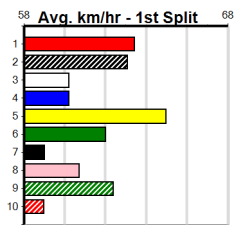

**Track Record:**

Distance	Time	Greyhound	Date Set
390m	21.591	LAMIA MILA	26-May-24
450m	24.686	SILVER LAKE	03-Feb-21
545m	30.319	MY BRO KADE	23-Jan-19
660m	37.475	SHIMA MIST	12-Feb-20

**Ballarat**

**TRACK INFO**  
Track Circumference: 622m  
Radius Top Turn: 59m  
Track Width: 6.5m  
Radius Home Turn: 59m

RSN GREY AREAS - WEDNESDAY & FRID

Distance: 390m, Race Type: Tier 3 - Maiden, Total Prizemoney: \$1,530
1st: \$1,000, 2nd: \$320, 3rd: \$160, 4th: \$50

FLAT CHAT (1) has been placed in three of five and he is drawn to be prominent throughout. TONK JEAN (3) is on the improve, include NICKS MATE (10) for a place.