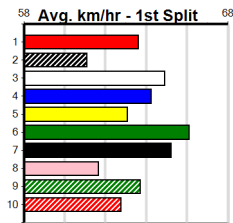

BALLARAT RACE 13

13 (E1)

Distance: 390m, Race Type: Grade 5 T3, Total Prizemoney: $1,530
1st: $1,000, 2nd: $320, 3rd: $160, 4th: $50

6:22PM

(VIC time)

JUDY'S REDEEMER (7) has a good record here and she can atone for some luckless runs of late. PAW MARVEL (8) was a strong 22.97 Warragul winner from this draw and he should be in the mix again. JUST WANT PIZZA (1) has the good draw

Watchdog Tips: **7** **8** **1** **3** Bet: **Win 7**