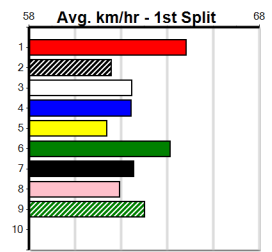

EUREKA CONCRETE

Distance: 390m, Race Type: Tier 3 - Grade 7, Total Prizemoney: $1,530
1st: $1,000, 2nd: $320, 3rd: $160, 4th: $50

SQUEEGEE'S RIDE (6) was far from disgraced here last time and he can go one better this time around. NAUGHTY NUNG (5) has good early burn and she will continue to get stronger with more racing. BONE SHAKER (4) just needs room early on

Watchdog Tips: **6** **5** **4** **1** **Bet:** **Win 6**

1

STILTON INDIE (NSW)[7] **Good record here to date, must keep safe** **$7.50**

BD Bitch Jan-23 Sire: ALLEN DEED Dam: STILTON CHEEKY Trainer: Mark Johnson (Ross Creek)

Owner(s): J Bolwell

Winning Distances: < 300m (0) 300 - 399m (1) 400 - 499m (0) 500 - 599m (0) 600 - 699m (0) > 700m (0)

Winning Weights: 28.7(1)

Run	Dist	Wgt	Track	Date	Time	BOB	Margin	1st/2nd (Time)	PIR	Checked	Comment	WR	Split 1	S/P	Grade
3rd (4)	27.0	390	BAL	R1	25-Sep-24	22.94	22.31	7.50L NEW LINE (22.41)	M/24	.	.	.	8.52	$11.40 M	
3rd (5)	27.3	390	WBL	R1	03-Oct-24	22.78	21.93	6.50L SOMETHING GOOD (22.35)	Q/13	.	.	.	8.66	$6.70 M	
2nd (4)	27.9	390	WBL	R1	10-Oct-24	22.66	21.87	3.00L PAW JOLYN (22.46)	Q/11	.	.	.	8.63	$4.90 M	
1st (6)	28.7	390	BAL	R1	14-Oct-24	22.76	22.18	0.50L POPPY RICK (22.78)	M/11	.	.	.	8.45	$2.00 T3-M	
3rd (2)	29.1	390	BAL	R11	21-Oct-24	22.71	22.03	2.50L DERNANCOURT (22.54)	Q/22	.	.	.	8.57	$4.10 T3-WR	
7th (2)	28.9	400	GEL	R3	30-Oct-24	23.44	22.68	8.00L BROWSER (22.91)	M/27	.	.	.	8.65	$7.50 7	

Last 3 wins NOT included above

Box History

Bx	1st	2nd	3rd	4th	5th	6th	7th	8th
1								
2			1					1
3								
4		1	1					
5			1					
6	1							
7								
8								

Prize Best	$2200.00
Starts	22.71(2)-21/10/24
Trk/Dts	6-1-1-3
APM	3-1-0-2
	2096

2

POPPY RICK [7] **No luck since his win here, can atone, place** **$4.60**

BK Dog Aug-22 Sire: FERAL FRANKY Dam: STEPPING Trainer: Richard Boehm (Dunolly)

Owner(s): R Boehm

Winning Distances: < 300m (0) 300 - 399m (1) 400 - 499m (0) 500 - 599m (0) 600 - 699m (0) > 700m (0)

Winning Weights: 32.3(1)

Run	Dist	Wgt	Track	Date	Time	BOB	Margin	1st/2nd (Time)	PIR	Checked	Comment	WR	Split 1	S/P	Grade
2nd (1)	30.2	305	MTG	R2	12-Sep-24	17.99	17.97	0.25L SILVER SERVICE (17.97)	M/24	.	.	.	5.89	$7.50 M	
5th (8)	30.2	410	HOR	R1	15-Sep-24	24.31	23.03	7.50L SQUEEGEE'S RIDE (23.80)	M/33	.	.	.	10.88	$4.70 M	
2nd (1)	32.2	390	BAL	R1	14-Oct-24	22.78	22.18	0.50L STILTON INDIE (22.76)	M/22	.	.	.	8.66	$3.50 T3-M	
2nd (7)	32.2	390	BAL	R1	17-Oct-24	22.78	22.15	0.75L ALWAYS LOYAL (22.74)	M/31	.	.	.	8.65	$2.60 T3-M	
1st (4)	32.3	390	BAL	R1	21-Oct-24	22.39	22.03	5.00L GOES UNPUNISHED (22.73)	Q/11	.	SW	.	8.56	$5.50 T3-M	
7th (7)	31.9	390	BAL	R12	24-Oct-24	23.04	22.08	12.00 LITTLE DARL (22.26)	M/48	.	.	.	8.58	$16.20 7	
4th (8)	32.1	425	BEN	R2	06-Nov-24	24.41	23.88	3.75L ATLAS AMAZON (24.16)	M/333	.	.	.	6.75	$20.90 X67	

Last 3 wins NOT included above

Box History

Bx	1st	2nd	3rd	4th	5th	6th	7th	8th
1		2						
2								
3								
4	1							
5								
6								
7		1		1	1			1
8								

Prize Best	$1870.00
Starts	22.39(4)-21/10/24
Trk/Dts	7-1-3-0
APM	4-1-2-0
	1834