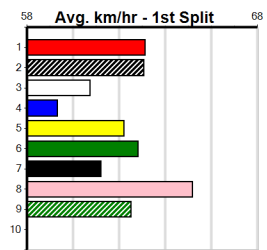

SOUTHERN SHEETMETAL (2-3 WINS)

Distance: 450m, Race Type: Tier 3 - Restricted Win, Total Prizemoney: $1,530
1st: $1,000, 2nd: $320, 3rd: $160, 4th: $50

DECORATED (1) has a good record here to date and she is drawn to make every post a winner.
MAXIMUM BARB (5) turned in a big performance to score here last time and she just needs a clear crack mid race. NORBIT (3) has solid claims

Watchdog Tips: 1 5 3 9 Bet: Win 1

DECORATED [6] Good record here, drawn to lead, go close $2.80
BK Bitch Apr-22 Sire: GET IT GIZMO Dam: WONDERFUL WORLD
Owner(s): T Walters
Winning Distances: < 300m (0) 300 - 399m (0) 400 - 499m (2) 500 - 599m (0) 600 - 699m (0) > 700m (0)
Winning Weights: 24.8(1) 25.0(1)
3rd (6) 24.8 450 BAL R1 18-Aug-24 26.99 25.68 11.00 IOWA LASS (26.24) Q/846 . . . 7.06 $9.40 T3-M
1st (3) 24.8 450 BAL R1 25-Aug-24 25.71 25.50 4.25L COWBOY COLD (26.00) Q/111 . . . 6.68 $9.70 T3-M
1st (4) 25.0 450 BAL R7 02-Sep-24 25.67 25.67 1.5L BOBBY BACCALA (25.78) M/111 . . . 6.59 $3.20 X67
7th (7) 25.0 460 GEL R5 10-Sep-24 26.62 25.68 13.00 ASTON RECORD (25.78) Q/127 . . . W 6.58 $17.30 6G
7th (6) 24.1 525 MEP R11 25-Sep-24 31.57 29.64 27.00 PAW PIERRE (29.74) M/3777 . . . 5.24 $95.60 6G
5th (1) 25.0 425 BEN R12 02-Oct-24 24.72 23.88 4.00L JARMON (24.45) Q/123 . . . 6.58 $23.90 SH
2nd (7) 25.4 450 BAL R7 21-Oct-24 26.05 25.58 7.00L FALLON BALE (25.58) Q/122 . . . 6.73 $16.30 T3-RW
7th (5) 25.4 450 BAL R7 04-Nov-24 26.38 25.74 8.50L MAX KANE (25.80) M/346 . . . 6.73 $4.80 T3-RW
Last 3 wins NOT included above
Prize Best $2715.00
Starts 25.67(4)-2/9/24
Trk/Dts 13-2-1-2
APM 6-2-1-1 1742

ZIPPING CITINO (NSW)[6] *** SCRATCHED *** $8.00
DKBD Bitch Dec-21 Sire: SUPERIOR PANAMA Dam: ZIPPING MITZY
Owner(s): D Carr
Winning Distances: < 300m (0) 300 - 399m (0) 400 - 499m (2) 500 - 599m (0) 600 - 699m (0) > 700m (0)
Winning Weights: 26.4(1) 27.4(1)
5th (6) 25.9 450 WBL R7 15-Jul-24 26.45 26.03 5.50L SHIMA HARLEY (26.10) M/333 . . . 6.91 $12.70 6G
WG (-) 29.7 390 WBL 22-Aug-24 0.00 0.01L Trial Cleared M . . . 1of1 . . . WGT
4th (7) 30.2 390 WBL R11 16-Sep-24 23.10 22.61 5.50L AGGREGATE (22.73) S/54 . . . 9.06 $3.10 6G
4th (7) 30.5 390 WBL R11 23-Sep-24 22.86 22.47 4.25L RONNY ALLSORTS (22.58) M/44 . . . 9.03 $8.80 X67
2nd (6) 30.7 390 WBL R10 30-Sep-24 22.79 22.34 6.50L COLLINDA LAW (22.34) M/64 . . . 9.08 $9.30 6G
6th (7) 31.1 390 WBL R10 07-Oct-24 23.11 22.32 8.00L FORTOTTEN TIME (22.58) M/67 . . . 9.11 $5.80 6G
6th (5) 30.7 450 WBL R5 14-Oct-24 26.62 25.74 13.00 OFFENSIVE LADY (25.74) M/456 . . . 6.85 $7.60 X67
3rd (4) 30.6 390 BAL R11 04-Nov-24 22.80 22.43 4.00L MUCK AROUND (22.53) M/62 . . . 8.71 $17.30 T3-6
Last 3 wins NOT included above
1st (1) 27.4 450 BAL R3 01-Jan-24 25.44 25.32 4.50L SHIMA STYLE (25.75) M/111 . . . SW . . . 6.65 $2.80 T3-M
1st (7) 26.4 410 HOR R3 26-Apr-24 23.74 23.65 9.50L AGGREGATE (24.40) M/11 . . . 10.49 $2.60 7