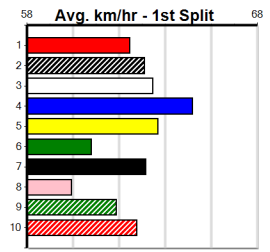

Ballarat
14 (E2)
6:45PM

(VIC time)

BALLARAT RACE 14

Distance: 390m, **Race Type:** Grade 5 T3, **Total Prizemoney:** $1,530
1st: $1,000, **2nd:** $320, **3rd:** $160, **4th:** $50

HOSEY SIDEKICK (5) is one of the more reliable beginners in the race and he should turn for home with a nice break. AVISWOOD (8) can stay wide in his races and he will appreciate the slight drop in class. PULL START PUMBA (1) has early speed.

Watchdog Tips: **5** **8** **1** **4** **Bet:** **Win 5**

Form Box **Wgt** **Dist** **Track** **Date** **Time** **BON** **Margin** **1st/2nd (Time)** **PIR** **Checked** **Comment** **WR** **Split 1** **S/P** **Grade**

1 **PULL START PUMBA (NSW)[5]** **Drawn to be prominent throughout, major player** **$6.50**
BK **Dog** **Oct-21** **Sire: RITZA LENNY** **Dam: IT'S A SHAME** **Trainer: Danielle Keane (Koroit)**
Owner(s): D Keane
Winning Distances: < 300m (0) 300 - 399m (3) 400 - 499m (0) 500 - 599m (0) 600 - 699m (0) > 700m (0)
Winning Weights: 31.2(1) 32.0(1) 32.5(1)

Bx	1st	2nd	3rd	4th	5th	6th	7th	8th
1	2							
2		1	2	2	1	1		
3		1	1	1			1	1
4	1		1	1				2
5		1	2	2				2
6	1		1	1			1	1
7		2	2	1	1	2	1	1
8						2	2	1

Prize Best Starts Trk/Dts APM $6050.00 22.71(7)-71/11/24 52-3-5-5 2-0-1-0 491

3rd (2) 32.2 390 WBL R10 08-Jul-24 22.67 22.15 1.75L GOLDEN SCOTCH (22.55) M/33 . . . . 8.90 $29.70 5
7th (1) 31.7 390 WBL R10 29-Jul-24 23.06 22.35 8.50L MAC CRUZ (22.48) Q/56 . . . . 9.01 $14.50 5
6th (1) 33.0 390 WBL R12 16-Sep-24 23.47 22.61 13.00 SOLITARY FLAME (22.61) M/46 . . . . 9.11 $20.60 5
6th (6) 32.7 390 WBL R13 23-Sep-24 23.29 22.47 12.00 DIVA DAVINA (22.47) S/66 . . . . 9.15 $35.90 5
4th (6) 31.9 390 WBL R4 14-Oct-24 23.13 22.43 4.00L KOUTAKI (22.85) Q/22 . . . . 8.82 $4.20 5
5th (2) 32.5 390 BAL R3 21-Oct-24 23.35 22.03 12.00 DANYO'S BOAR (22.53) M/44 . . . W 8.96 $37.10 T3-5
8th (5) 33.2 410 HOR R12 29-Oct-24 24.31 23.25 15.00 ALE (23.28) Q/66 . . . . 10.80 $105.10 5
2nd (7) 33.0 390 BAL R14 07-Nov-24 22.71 22.07 3.25L SKULL (22.49) M/22 . . . . 8.62 $43.50 5

Last 3 wins NOT included above
1st (1) 32.5 390 WBL R2 26-Jun-23 22.75 22.22 0.50L WHITE CREST (22.77) M/11 . . . . 8.93 $7.80 M
1st (6) 31.2 390 WBL R4 18-Sep-23 22.81 22.07 0.50L ELVA GRACE (22.84) M/33 . . . . 8.87 $7.50 X67
1st (1) 32.0 390 WBL R10 25-Sep-23 22.61 22.26 2.00L LITTLE BREW (22.74) Q/11 . . . . 8.68 $9.30 6G