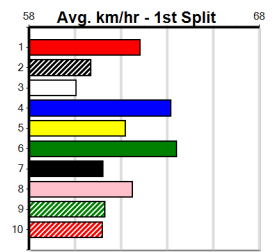

14 RACES TODAY

Distance: 390m, Race Type: Tier 3 - Maiden, Total Prizemoney: $1,530
1st: $1,000, 2nd: $320, 3rd: $160, 4th: $50

PAW WAITARA (4) has turned in some solid performances to date and she can burn them off soon after box rise. MINH CANDY (6) has shown improvement in her past two and she will be in the firing line throughout. LONG REEF (8) is nearing a win.

Watchdog Tips: 4 6 8 7 **Bet:** Win 4

1

TIPSY BLUEBIRD [M] **$7.50**

Steady to date, draw may help, can run a drum

BE Bitch Mar-23 **Sire: HOOKED ON SCOTCH** **Dam: CHUN LI**

Owner(s): Vi Alskar Hundar (SYN), A Lie, J Sharp
Trainer: Dylan Sharp (Lara)

Winning Distances: < 300m (0) 300 - 399m (0) 400 - 499m (0) 500 - 599m (0) 600 - 699m (0) > 700m (0)

Winning Weights:

Run	Box	Wgt	Dist	Track	Date	Time	BON	Margin	1st/2nd (Time)	PIR	Checked	Comment	W/R	Split 1	S/P	Grade
5th (4)	27.0	400	GEL	R1	18-Oct-24	23.37	22.40	7.50L	SUMO SMASH (22.87)	Q/35	.	.	.	8.77	$4.90 M	
5th (3)	27.0	390	BAL	R1	30-Oct-24	23.26	21.83	14.00	ASTON BOURKE (22.34)	Q/46	.	.	.	8.76	$9.20 M	
4th (1)	27.2	400	WGL	R1	07-Nov-24	23.33	22.67	6.00L	MAGIC OUTLAW (22.93)	Q/24	.	.	.	8.51	$4.10 T3-M	

Last 3 wins NOT included above

Box History

Bx	1st	2nd	3rd	4th	5th	6th	7th	8th
1				1				
2								
3					1			
4						1		
5								
6								
7								
8								

Prize Best $50.00
Starts 23.26(3)-30/10/24
Trk/Dts 3-0-0-0
APM 1-0-0-0

2

BELAIR NOMAD [M] **$16.00**

Yet to really impress, can miss the kick, tested

BK Dog Nov-22 **Sire: ASTON RUPEE** **Dam: MEPUNGA BELLA**

Owner(s): G Wickham
Trainer: Trevor Steel (Nullawarre)

Winning Distances: < 300m (0) 300 - 399m (0) 400 - 499m (0) 500 - 599m (0) 600 - 699m (0) > 700m (0)

Winning Weights:

Run	Box	Wgt	Dist	Track	Date	Time	BON	Margin	1st/2nd (Time)	PIR	Checked	Comment	W/R	Split 1	S/P	Grade
7th (5)	32.3	390	WBL	R2	10-Oct-24	23.34	21.87	8.50L	IMPEL (22.75)	S/86	.	.	.	9.24	$44.10 M	
6th (4)	32.4	390	WBL	R1	17-Oct-24	23.05	21.72	9.50L	MAYBE RAIN (22.38)	S/66	.	.	.	9.19	$13.30 M	
4th (6)	32.2	390	BAL	R2	04-Nov-24	23.12	22.43	2.75L	AUSSIE FLAME (22.94)	Q/21	.	.	.	8.71	$55.60 T3-M	

Last 3 wins NOT included above

Box History

Bx	1st	2nd	3rd	4th	5th	6th	7th	8th
1								
2								
3								
4						1		
5							1	
6			1					
7								
8								

Prize Best $50.00
Starts 23.12(6)-4/11/24
Trk/Dts 3-0-0-0
APM 1-0-0-0

3

CLASSIC CHARM [M] **$14.00**

Well beaten in all ten runs, prefer to watch

BK Bitch Sep-21 **Sire: RAW ABILITY** **Dam: MAYFAIR MISS**

Owner(s): S Elmes
Trainer: Richard Boehm (Dunolly)

Winning Distances: < 300m (0) 300 - 399m (0) 400 - 499m (0) 500 - 599m (0) 600 - 699m (0) > 700m (0)

Winning Weights:

Run	Box	Wgt	Dist	Track	Date	Time	BON	Margin	1st/2nd (Time)	PIR	Checked	Comment	W/R	Split 1	S/P	Grade
4th (6)	29.8	425	BEN	R2	28-Feb-24	24.88	24.18	7.50L	ALWAYS MIA (24.39)	S/655	.	.	.	6.79	$66.50 T3-M	
4th (4)	29.6	425	BEN	R1	06-Mar-24	25.17	23.79	7.50L	RUN BETTY RUN (24.67)	M/565	.	.	.	7.05	$9.20 M	
4th (1)	29.3	425	BEN	R2	20-Mar-24	25.17	24.11	12.00	MCIVOR OLLY (24.34)	M/664	.	VO	.	6.77	$6.20 M	
8th (2)	29.1	450	SHP	R2	04-Apr-24	26.63	25.47	16.00	SORRY I'M LATE (25.57)	S/887	.	.	.	7.04	$60.30 T3-M	
7th (7)	28.8	425	BEN	R2	10-Apr-24	25.65	24.18	15.00	SNOW ROYALE (24.63)	M/887	.	SW	.	7.08	$19.70 T3-M	
8th (8)	27.7	300	HVL	R1	29-May-24	17.94	16.76	11.00	CERTAIN MAGIC (17.21)	M/7	.	.	.	4.41	$13.00 M	
8th (5)	28.2	390	SHP	R2	20-Jun-24	24.04	22.20	16.00	BOULDER DASH (22.94)	M/8	.	.	.	9.18	$36.50 M	
8th (7)	28.1	425	BEN	R1	26-Jun-24	25.81	23.91	20.00	ESPRESSO BABE (24.45)	M/888	.	V28	.	7.04	$76.40 T3-M	

Last 3 wins NOT included above

Box History

Bx	1st	2nd	3rd	4th	5th	6th	7th	8th
1				1				
2							1	1
3								
4				1				
5								1
6						1		
7								1
8								1

Prize Best $150.00
Starts FSH
Trk/Dts 10-0-0-0
APM 0-0-0-0