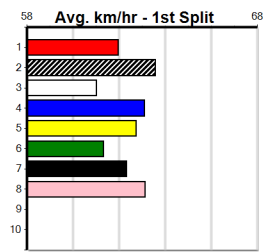

Distance: 450m, Race Type: Tier 3 - Grade 7, Total Prizemoney: $1,530
1st: $1,000, 2nd: $320, 3rd: $160, 4th: $50

KARUNA (7) was a dominant 22.42 debut winner here and she will exit the same draw today.
POCKET MOUSE (8) is better than her past few runs and she should get a nice cart across early on. MISS YOUR KISS (2) can come out running.

Watchdog Tips: 7 8 2 3 Bet: Box Quinella 2,7,8 ($10 for 333.33%)

Form Box Wgt Dist Track Date Time BON Margin 1st/2nd (Time) PIR Checked Comment W/R Split 1 S/P Grade
MORAINE BRANDI [7] Far from disgraced last time, put in exotics $10.00
WRBD Bitch Jan-23 Sire: HOOKED ON SCOTCH Dam: MORAINE IZZY Trainer: Donna Robertson (Bald Hills)
Owner(s): MORAINE (SYN), G Judd, S Judd
Winning Distances: < 300m (0) 300 - 399m (0) 400 - 499m (1) 500 - 599m (0) 600 - 699m (0) > 700m (0)
Winning Weights: 25.9(1)
8th (5) 25.5 390 WBL R1 25-Jul-24 23.72 22.11 18.00 PAW PENELOPE (22.50) S/88 9.66 $32.40 MH
7th (6) 25.8 390 WBL R1 01-Aug-24 23.18 21.93 12.00 AUSSIE ZAC (22.39) S/87 9.31 $107.20 M
4th (6) 26.2 390 SHP R1 10-Oct-24 23.06 22.16 6.50L SWEET CHILD (22.62) M/44 8.93 $42.50 M
1st (4) 25.9 425 BEN R2 16-Oct-24 24.49 24.12 2.50L COCONUT FELIPE (24.66) M/311 6.66 $3.80 M
4th (8) 26.0 425 BEN R3 26-Oct-24 24.58 24.08 7.00L PERFECT LIAM (24.09) M/333 6.83 $3.70 7
2nd (2) 26.3 425 BEN R3 04-Nov-24 24.49 23.81 2.75L KISS ME RUBY (24.31) M/222 6.63 $2.50 T3-7
Last 3 wins NOT included above
Box History
Prize Best $1420.00
Starts 6-1-1-0
Trk/Dts 0-0-0-0
APM 1420

MISS YOUR KISS [7] No luck in her past two, can ping away, threat $4.60
BD Bitch Jan-23 Sire: FERAL FRANKY Dam: KISS YOUR LIPS Trainer: Dylan Sharp (Lara)
Owner(s): Vi Alskar Hundar (SYN), A Lie, J Sharp
Winning Distances: < 300m (0) 300 - 399m (0) 400 - 499m (1) 500 - 599m (0) 600 - 699m (0) > 700m (0)
Winning Weights: 29.2(1)
6th (8) 27.8 400 GEL R1 20-Sep-24 23.74 22.35 7.00L CRUISING ALONG (23.26) M/43 8.83 $33.60 M
3rd (2) 28.2 400 GEL R1 27-Sep-24 23.09 22.22 4.00L WHO MADE YOU (22.83) M/44 8.72 $14.80 M
5th (4) 28.8 400 WGL R2 03-Oct-24 23.48 22.58 13.00 PRETTY PIPA (22.58) S/65 8.74 $6.00 T3-M
3rd (5) 29.0 400 GEL R1 08-Oct-24 23.24 22.73 0.75L SETH SONIC (23.20) S/43 8.74 $2.20 M
1st (1) 29.2 410 HOR R1 22-Oct-24 23.65 22.99 2.50L VENETIAN BLUE (23.82) Q/11 SW 10.49 $3.90 M
6th (5) 29.4 400 WGL R2 29-Oct-24 23.48 22.29 11.00 ZONNEKEYN (22.74) M/87 8.72 $37.60 7
8th (7) 29.2 410 HOR R4 05-Nov-24 23.88 22.93 11.00 IMPEL (23.12) S/78 11.01 $39.40 7
Last 3 wins NOT included above
Box History
Prize Best $2100.00
Starts 7-1-0-2
Trk/Dts 0-0-0-0
APM 2048