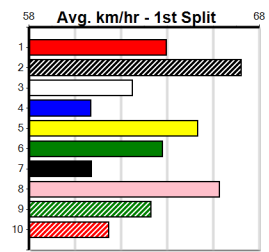

DREAMCHASERS - TICKETS ON SALE NOW

Distance: 390m, Race Type: Tier 3 - Grade 6, Total Prizemoney: $1,530
1st: $1,000, 2nd: $320, 3rd: $160, 4th: $50

DELL MISTER (8) has been consistent to date and he has the speed to cross and lead throughout.
MISCHIEF MATE (1) has been placed in two of four here and he can atone for some luckless runs of late. KISS ME RUBY (4) is an improving type.

Watchdog Tips:	8	1	4	7	Bet:	Win 8

Form Box	Wgt	Dist	Track	Date	Time	BON	Margin	1st/2nd (Time)	PIR	Checked	Comment	WR	Split 1	S/P	Grade
1															
MISCHIEF MATE [6]															
Placed in two of four here, well drawn, danger $3.40															
BKW Dog Jul-22 Sire: BEAST UNLEASHED Dam: MEPUNGA FAME Trainer: Danielle Keane (Koroit)															
Owner(s): D Keane															
Winning Distances: < 300m (0) 300 - 399m (2) 400 - 499m (0) 500 - 599m (0) 600 - 699m (0) > 700m (0)															
Winning Weights: 33.6(1) 33.8(1)															
5th (1) 33.4 390 WBL R1 29-Aug-24 22.50 22.08 3.5L OUR MATE BEAR (22.26) Q/11 . . . . . 8.68 $12.50 7															
3rd (3) 33.8 390 BAL R3 06-Sep-24 23.19 22.42 7.50L ONE HAND CLAP (22.67) M/43 . . . SW . 8.80 $10.80 7															
2nd (2) 33.8 390 WBL R9 12-Sep-24 22.52 21.89 1.25L JUST BELIEVE (22.43) M/11 . . . . . 8.68 $12.50 7															
1st (8) 33.8 390 WBL R9 19-Sep-24 22.70 22.11 1.00L OCEAN SHARNI (22.76) M/11 . . . SW . 8.75 $8.40 7															
3rd (8) 34.0 390 WBL R11 26-Sep-24 22.56 22.14 6.00L ASTON KING (22.14) S/33 . . . . . 8.70 $14.10 6G															
7= (2) 33.3 390 WBL R10 17-Oct-24 23.03 21.72 12.00L INGA BUDDY (22.21) M/33 . . . . . 9.06 $5.30 6G															
7th (1) 33.5 390 BAL R3 23-Oct-24 23.18 21.71 10.00L RUBY'S SHOW (22.50) S/56 . . . . . 8.60 $13.30 RW															
5th (5) 34.3 390 BAL R11 04-Nov-24 22.93 22.43 6.00L MUCK AROUND (22.53) M/56 . . . . . 8.67 $4.80 T3-6															
Last 3 wins NOT included above															
1st (2) 33.6 390 WBL R2 22-Jul-24 22.52 22.22 2.50L HARDSTYLE RUBY (22.68) Q/21 . . . SW . 8.79 $5.70 M															
Prize Best Starts Trk/Dts APM $4545.00 22.71(4)-23/8/24 15-2-1-4 4-0-0-2 3297															

2	CRUISING AMY [6]														
Front runner, lacking confidence, tough ask $10.00															
BK Bitch Apr-21 Sire: RAW ABILITY Dam: CRUISY'S EMPRESS Trainer: Alfio Giacca (Sunshine North)															
Owner(s): A Giacca															
Winning Distances: < 300m (0) 300 - 399m (0) 400 - 499m (2) 500 - 599m (0) 600 - 699m (0) > 700m (0)															
Winning Weights: 26.0(1) 26.1(1)															
3rd (1) 26.5 350 HVL R4 06-Sep-24 19.65 19.01 6.00L RAGING STORM (19.24) M/3 . . . SW . 6.66 $39.90 T3-6															
7th (4) 26.7 350 HVL R6 13-Sep-24 19.86 19.47 3.75L SNOWFEST (19.61) M/5 . . . SW . 6.67 $20.80 T3-RW															
4th (8) 26.9 390 BAL R3 16-Sep-24 22.92 22.20 9.50L BLACKPOOL RANGER M/55 . . . . . 8.55 $11.80 T3-RW															
4th (7) 25.9 350 HVL R5 27-Sep-24 19.83 19.32 2.00L ASTON WARRIOR (19.70) M/2 . . . SW . 6.62 $25.00 T3-RW															
2nd (7) 26.7 350 HVL R6 11-Oct-24 20.03 19.42 3.5L DISCO GIZMO (19.79) M/4 . . . . . 6.74 $2.30 T3-RW															
5th (1) 26.7 425 BEN R3 16-Oct-24 24.93 24.12 5.50L MORAINÉ LILLY (24.58) M/355 . . . . . 6.74 $4.00 6G															
3rd (6) 26.7 350 HVL R5 25-Oct-24 20.20 19.78 3.00L CHOJI AKIMICHI (19.99) M/2 . . . . . 6.72 $22.40 T3-RW															
4th (8) 26.7 350 HVL R5 01-Nov-24 20.07 19.69 4.00L CANYA IGNITE (19.79) Q/2 . . . . . 6.71 $13.10 T3-6															
Last 3 wins NOT included above															
1st (2) 26.0 425 BEN R2 29-Nov-23 24.86 24.20 0.25L ESPRESSO BABE (24.87) M/222 . . . . . 6.66 $12.30 T3-M															
1st (7) 26.1 425 BEN R9 17-Apr-24 24.51 24.30 1.5L LEKTRA SAM (24.61) Q/111 . . . VO . 6.59 $4.00 7															
Prize Best Starts Trk/Dts APM $6010.00 22.67(8)-9/6/24 41-2-8-8 7-0-3-1 1993