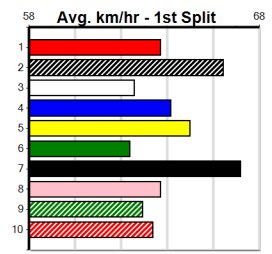

TUDOR ELECTRICAL

Distance: 450m, Race Type: Grade 5 T3, Total Prizemoney: $1,530
1st: $1,000, 2nd: $320, 3rd: $160, 4th: $50

HIERARCHY (8) led for a long way at Shepparton last time and he should get a nice cart across early on. ELK (7) is better than her past few runs and she has the speed to cross and lead. DOWN SOUTH GIRL (2) can settle on the speed.

Watchdog Tips: 8 7 2 3 **Bet:** Win 8

1

BRANDENBURG [5] Capable but prefer drawn out wide, place best **$6.50**
BK Dog Jun-21 Sire: ASTON DEE BEE Dam: MISS MORRISSET Trainer: Briana Robertson-leech (Smeaton)
Owner(s): B Robertson-leech
Winning Distances: < 300m (0) 300 - 399m (1) 400 - 499m (4) 500 - 599m (0) 600 - 699m (0) > 700m (0)
Winning Weights: 33.7(1) 33.8(1) 34.2(1) 34.3(1) 34.8(1)
3rd (8) 34.3 425 BEN R11 17-Jul-24 24.36 24.18 1.25L ZAP (24.29) M/643 . . . W 6.76 $6.00 T3-5
1st (4) 34.2 450 BAL R7 22-Jul-24 25.73 25.73 4.25L TROJAN PACKAGE (26.02) M/211 . . SW W 6.77 $2.50 T3-5
4th (1) 34.2 450 BAL R5 31-Jul-24 25.61 25.24 4.75L MAHOGANY (25.27) Q/224 . . . W 6.67 $11.70 5
1st (3) 34.3 450 WBL R8 05-Aug-24 25.87 25.55 1.75L LEGAL BUD (25.99) M/532 . . . . 6.94 $1.90 5
2nd (4) 34.5 450 SHP R8 10-Aug-24 25.57 25.56 0.25L KID LUCK (25.56) M/433 . . . . 6.76 $2.70 X45
6th (3) 35.6 425 BEN R12 18-Oct-24 24.69 23.95 11.00L ASTON ZOOM (23.95) M/888 . . . W 6.68 $22.10 5
4th (2) 35.8 425 BEN R11 25-Oct-24 24.49 23.88 4.25L BLUE TICK NELSON (24.20) M/364 . . . . 6.66 $4.40 5
8th (8) 35.7 450 SHP R5 01-Nov-24 25.90 25.11 7.50L DON'T TELL SHELL (25.39) M/546 . . . . 6.79 $4.70 5
Last 3 wins NOT included above
1st (7) 33.8 390 BAL R1 26-May-23 22.56 22.03 1.25L LIZZY MILICI (22.63) M/31 . . . . 8.64 $5.90 M
1st (5) 33.7 450 BAL R3 31-May-23 25.68 25.43 1.5L SHANLYN WILDE (25.78) M/111 . . . . 6.76 $10.20 X67
1st (6) 34.8 450 BAL R5 12-Jul-23 25.62 25.41 0.10L NORBERT BALE (25.63) Q/111 . . SW . 6.63 $13.30 RW

2

DOWN SOUTH GIRL [5] Racing well, good turn of foot, can threaten **$10.00**
BD Bitch Mar-22 Sire: TOMMY SHELBY Dam: LITTLE ZOE Trainer: Jack Clarke (Creswick)
Owner(s): S Negrello
Winning Distances: < 300m (0) 300 - 399m (7) 400 - 499m (0) 500 - 599m (0) 600 - 699m (0) > 700m (0)
Winning Weights: 25.8(1) 26.5(1) 26.6(2) 26.9(1) 27.0(1) 27.2(1)
4th (8) 26.6 425 BEN R11 18-Sep-24 24.43 24.12 3.00L MORAINÉ BALOO (24.23) M/244 . . . . 6.72 $10.50 T3-5
3rd (7) 26.5 350 HVL R6 23-Sep-24 19.49 19.25 3.5L BEAUTY BEAST (19.25) Q/2 . . . . 6.61 $16.10 T3-5
6th (1) 26.2 350 HVL R8 02-Oct-24 20.24 19.63 3.75L KYANITE KAZ (19.99) M/7 . . . . 6.88 $4.10 5
1st (6) 26.5 350 HVL R7 11-Oct-24 19.61 19.42 4.25L MYSTIC LOVE (19.90) M/1 . . . SW . 6.56 $21.80 T3-5
1st (6) 26.6 350 HVL R8 18-Oct-24 19.53 19.53 0.50L ESPECIAL CHARLIE (19.55) Q/2 . . . . 6.62 $2.90 T3-5
1st (8) 27.2 350 HVL R6 25-Oct-24 19.78 19.78 4.00L ZIPPING PATTY (20.06) Q/1 . . . SW . 6.60 $2.60 T3-5
4th (1) 27.1 350 HVL R8 01-Nov-24 20.14 19.69 6.00L REV QUERIDA (19.75) Q/2 . . . . 6.58 $3.20 T3-5
3rd (4) 27.4 390 BAL R4 04-Nov-24 22.71 22.43 3.75L SPRING WATCH (22.46) S/66 . . . W 8.68 $6.10 T3-5
Last 3 wins NOT included above
1st (4) 26.9 300 HVL R9 23-Jul-24 17.01 16.72 1.00L FLYING BESSIE (17.08) M/4 . . . . 4.12 $11.20 T3-RW
1st (1) 26.6 350 HVL R5 05-Aug-24 19.89 19.55 2.75L ARCHER TWO (20.06) M/2 . . . . 6.80 $3.20 T3-RW
1st (8) 27.0 300 HVL R9 26-Aug-24 16.90 16.68 1.75L NEW ARRANGEMENT (17.02) M/1 . . . . 3.99 $20.00 T3-5