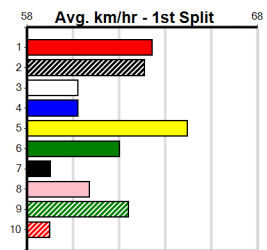

RSN GREY AREAS - WEDNESDAY & FRIDAY

Distance: 390m, Race Type: Tier 3 - Maiden, Total Prizemoney: $1,530
1st: $1,000, 2nd: $320, 3rd: $160, 4th: $50

FLAT CHAT (1) has been placed in three of five and he is drawn to be prominent throughout. TONK JEAN (3) is on the improve, include NICKS MATE (10) for a place.

Watchdog Tips: 1 3 10 7 **Bet:** Box Quinella 1,3,10 ($10 for 333.33%)

1

FLAT CHAT [M] **Placed in three of five to date, top hope if steps** **$3.40**

BD Dog Feb-23 Sire: BLACK MAGIC OPAL Dam: IMMERSION Trainer: Kate Gorman (Tanjil South)

Owner(s): SEE THE DREAM (SYN), S Buccilli, B Buccilli

Winning Distances: < 300m (0) 300 - 399m (0) 400 - 499m (0) 500 - 599m (0) 600 - 699m (0) > 700m (0)

Winning Weights:

Rank	Dist	Wgt	Track	Date	Time	BOB	Margin	1st/2nd (Time)	PIR	Checked	Comment	W/R	Split 1	S/P	Grade
3rd (1)	32.2	400	WGL	R2	27-Sep-24	23.25	22.64	3.5L KING LITTERBUG (23.01)	M/23				8.63	$8.00	M
2nd (3)	32.9	400	WGL	R2	04-Oct-24	23.50	22.71	0.50L JAIRON BALE (23.48)	M/54				8.66	$3.90	M
8th (5)	32.7	435	SLE	R2	09-Oct-24	25.51	24.13	6.00L LUCA SKYWALKER (25.10)	M/588				5.38	$13.80	M
7th (3)	32.9	435	SLE	R1	16-Oct-24	25.74	24.34	15.00L ASTON PAYCHECK (24.69)	M/288				5.30	$14.80	M
2nd (8)	32.9	400	WGL	R3	25-Oct-24	23.32	22.52	0.50L FRENZY ATTACK (23.30)	M/23				8.55	$2.40	M

Last 3 wins NOT included above

Box History

Bx	1st	2nd	3rd	4th	5th	6th	7th	8th
1			1					
2								
3		1						1
4								
5								1
6								
7								
8		1						

Prize Best					$1300.00			
Starts					FSH			
Trk/Dts					5-0-2-1			
APM					0-0-0-0			1144

2

CLASSY WILLOW [M] **Find this harder than her racing to date, tested** **$21.00**

BD Bitch Nov-21 Sire: TOMMY SHELBY Dam: PINK MARTINI Trainer: Sandra Elmes (Dunolly)

Owner(s): S Elmes

Winning Distances: < 300m (0) 300 - 399m (0) 400 - 499m (0) 500 - 599m (0) 600 - 699m (0) > 700m (0)

Winning Weights:

Rank	Dist	Wgt	Track	Date	Time	BOB	Margin	1st/2nd (Time)	PIR	Checked	Comment	W/R	Split 1	S/P	Grade
6th (8)	25.9	410	HOR	R1	27-Mar-24	24.39	22.70	18.00L BALA ACE (23.13)	M/77				10.98	$68.90	M
3rd (4)	26.9	305	MTG	R1	05-Sep-24	18.36	17.50	3.75L JAN HEWETT (18.10)					6.09	$4.80	M
3rd (1)	26.9	410	HOR	R4	15-Sep-24	24.06	23.03	5.50L IVORY NARWHAL (23.70)	Q/33				10.77	$14.40	M

Last 3 wins NOT included above

Box History

Bx	1st	2nd	3rd	4th	5th	6th	7th	8th
1			1					
2								
3								
4			1					
5								
6								
7								
8						1		

Prize Best					$405.00			
Starts					FSH			
Trk/Dts					3-0-0-2			
APM					0-0-0-0			295

3

TONK JEAN [M] **Showed improvement last time, can threaten** **$4.60**

BK Bitch Sep-22 Sire: TIGGERLONG TONK Dam: QUEENIE JEAN Trainer: Correy Grenfell (Anakie)

Owner(s): C Grenfell

Winning Distances: < 300m (0) 300 - 399m (0) 400 - 499m (0) 500 - 599m (0) 600 - 699m (0) > 700m (0)

Winning Weights:

Rank	Dist	Wgt	Track	Date	Time	BOB	Margin	1st/2nd (Time)	PIR	Checked	Comment	W/R	Split 1	S/P	Grade
7th (2)	28.0	400	GEL	R3	27-Sep-24	23.88	22.22	15.00L VOLTAGE STRIKE (22.88)	M/77		VO		9.00	$10.60	M
6th (5)	29.6	390	BAL	R1	30-Oct-24	23.59	21.83	18.00L ASTON BOURKE (22.34)	M/77				9.02	$47.40	M
2nd (8)	30.3	390	BAL	R1	04-Nov-24	23.03	22.43	3.00L DRAGON BLACK (22.82)	M/22				8.73	$13.90 T3-M	M

Last 3 wins NOT included above

Box History

Bx	1st	2nd	3rd	4th	5th	6th	7th	8th
1								
2								1
3								
4								
5						1		
6								
7								
8		1						

Prize Best					$320.00			
Starts					23.03(8)-4/1/24			
Trk/Dts					3-0-1-0			
APM					2-0-1-0			320