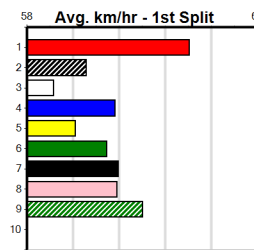

Ballarat
10
5:24PM
(VIC time)

SWEET NETTY'S CATERING

Distance: 390m, Race Type: Tier 3 - Grade 7, Total Prizemoney: $1,530
1st: $1,000, 2nd: $320, 3rd: $160, 4th: $50

WALTZING BRUTE (8) was a dazzling 22.07 winner here last time and he appears to be a nice prospect. TONKA BALE (3) was a strong 22.70 winner here last time and he can work in the mix mid race. BOROUGH BOUND (4) has solid claims

Watchdog Tips: **8** **3** **4** **1** **Bet:** **Win 8**

Form Box	Wgt	Dist	Track	Date	Time	BON	Margin	1st/2nd (Time)	PIR	Checked	Comment	WR	Split 1	S/P	Grade	
1	SPICY MADAM [7] Needs to lead, draw helps, may be value $12.00															
	BK Bitch Mar-22 Sire: BERNARDO Dam: HOOK ALONG BOOK Trainer: Belinda Connolly (Caldermeade)															
	Owner(s): D Kerr															
	Winning Distances: < 300m (0) 300 - 399m (1) 400 - 499m (0) 500 - 599m (0) 600 - 699m (0) > 700m (0)															
	Winning Weights: 25.8(1)															
	7th (4)	26.4	400	WGL	R9	25-Jun-24	23.75	22.51	12.00 DAINTREE SPIRIT (22.91)	M/45	.	.	.	8.54	$17.70	X67
	8th (3)	26.5	400	WGL	R10	04-Jul-24	24.36	23.04	19.00 URANA PANDA (23.04)	M/67	.	V28	.	8.80	$7.10	7
	4th (2)	26.8	390	BAL	R9	16-Sep-24	22.94	22.20	3.75L DARK BEFORE DAWN (22.69)	Q/12	.	.	.	8.50	$4.50	T3-7
	6th (1)	26.4	400	WGL	R9	19-Sep-24	23.67	22.83	8.00L MINA WINGS (23.13)	Q/33	.	.	.	8.43	$9.80	X67
	7th (3)	25.8	390	BAL	R11	30-Sep-24	23.41	22.39	10.00 CROCODILE ROLL (22.72)	Q/47	.	.	.	8.67	$7.80	T3-7
8th (4)	26.0	400	GEL	R11	08-Oct-24	24.24	22.73	13.00 SILENT WHISPER (23.33)	Q/78	.	V14	.	8.83	$22.60	X67	
6th (4)	25.7	300	HVL	R10	28-Oct-24	18.15	16.85	11.00 APRIL OH ZEAL (17.41)	M/3	.	.	.	4.14	$3.90	X67	
6th (2)	26.6	390	SHP	R4	07-Nov-24	23.30	22.26	6.50L DOOKIE GIBLET (22.87)	M/14	.	.	.	8.49	$16.20	T3-7	
Last 3 wins NOT included above																
1st (5)	25.8	350	HVL	R2	09-Feb-24	20.21	19.65	0.05L ASTON LYNDIA (20.21)	M/4	.	SW	.	6.95	$2.70	T3-M	
Prize Best Starts Trk/Dts APM																
2	MAJESTIC GEORGE [7] Poor winning record, unlikely to get into the mix $21.00															
	BK Dog Apr-21 Sire: BORAT Dam: DYNA FAME Trainer: Cody Hose (Lara)															
	Owner(s): C Hose															
	Winning Distances: < 300m (0) 300 - 399m (1) 400 - 499m (0) 500 - 599m (0) 600 - 699m (0) > 700m (0)															
	Winning Weights: 29.1(1)															
	6th (7)	28.0	390	BAL	R9	02-Sep-24	23.34	22.64	7.00L CAPUANO (22.88)	M/53	.	.	.	8.85	$11.30	7
	8th (7)	28.0	545	BAL	R10	16-Sep-24	32.46	31.35	16.00 REGAL BARRY (31.35)	Q/3368	.	.	.	6.87	$22.40	T3-RW
	4th (4)	27.8	390	BAL	R11	30-Sep-24	23.14	22.39	6.00L CROCODILE ROLL (22.72)	M/76	.	.	.	8.86	$70.50	T3-7
	3rd (8)	28.2	400	GEL	R9	08-Oct-24	23.37	22.73	1.5L MYSTIC FIREFLY (23.28)	Q/23	.	SW	.	8.71	$32.10	7
	8th (3)	28.6	450	WBL	R5	14-Oct-24	26.97	25.74	18.00 OFFENSIVE LADY (25.74)	M/888	.	.	.	7.04	$40.40	X67
6th (2)	28.9	400	GEL	R10	21-Oct-24	23.35	22.57	4.75L SILVERTREE FLOSS (23.01)	Q/44	.	.	.	8.73	$11.80	7	
6th (4)	29.8	450	BAL	R10	31-Oct-24	26.55	25.08	11.00 SASSY MUSTANG (25.80)	M/674	.	.	.	7.04	$35.80	7	
4th (5)	29.4	400	GEL	R10	05-Nov-24	23.48	22.46	5.50L LIONESS EYES (23.12)	Q/32	.	.	.	8.72	$37.90	7	
Last 3 wins NOT included above																
1st (4)	29.1	390	BAL	R1	22-Apr-24	22.72	22.24	0.05L FINE RECEPTION (22.72)	Q/21	.	.	.	8.65	$8.00	T3-M	
Prize Best Starts Trk/Dts APM																
3	TONKA BALE (NSW)[7] Strong effort to score last time, main danger $4.00															
	BK Dog Jul-22 Sire: ALLEN DEED Dam: QUIP ALLEN Trainer: Donna Pace (Scarsdale)															
	Owner(s): D Pace															
	Winning Distances: < 300m (0) 300 - 399m (2) 400 - 499m (0) 500 - 599m (0) 600 - 699m (0) > 700m (0)															
	Winning Weights: 31.8(2)															
	4th (7)	31.8	390	BAL	R1	07-Oct-24	23.05	22.52	3.5L BONA VISTA (22.82)	M/85	.	.	.	8.99	$22.60	T3-M
	1st (1)	31.8	390	BAL	R2	14-Oct-24	22.63	22.18	2.00L ALWAYS LOYAL (22.77)	M/41	.	.	W	8.85	$7.60	T3-M
	8th (8)	31.9	390	BAL	R9	17-Oct-24	23.34	22.15	15.00 ARCITIC GLAMOUR (22.32)	M/87	.	.	.	9.03	$6.60	T3-7
	7th (2)	32.1	390	BAL	R10	21-Oct-24	23.03	22.03	6.00L BOROUGH MAN (22.62)	M/78	.	.	.	8.99	$10.50	T3-7
	6th (5)	32.0	390	BAL	R10	28-Oct-24	22.78	22.09	10.00 THAT'S MY COUSIN (22.09)	M/77	.	.	W	8.74	$29.20	T3-7
3rd (4)	31.7	390	BAL	R13	31-Oct-24	22.73	22.23	0.50L SAINT XAVIER (22.70)	M/65	.	.	.	8.82	$18.00	7	
7th (4)	32.2	450	BAL	R9	04-Nov-24	26.18	25.74	5.50L MAXIMUM BARB (25.80)	S/877	.	.	.	6.89	$58.00	T3-7	
1st (3)	31.8	390	BAL	R11	07-Nov-24	22.70	22.07	1.25L MENTION (22.79)	M/55	.	.	.	8.90	$3.60	X67