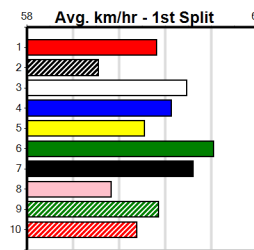

Ballarat
13 (E1)
6:22PM

(VIC time)

BALLARAT RACE 13

Distance: 390m, Race Type: Grade 5 T3, Total Prizemoney: $1,530
1st: $1,000, 2nd: $320, 3rd: $160, 4th: $50

JUDY'S REDEEMER (7) has a good record here and she can atone for some luckless runs of late.
PAW MARVEL (8) was a strong 22.97 Warragul winner from this draw and he should be in the mix again. JUST WANT PIZZA (1) has the good draw

Watchdog Tips: **7** **8** **1** **3** **Bet:** **Win 7**

Form Box	Wgt	Dist	Track	Date	Time	BON	Margin	1st/2nd (Time)	PIR	Checked	Comment	WR	Split 1	S/P	Grade	
1	JUST WANT PIZZA [5]	No luck last time, can ping the lids, threat												$3.60		
F	Bitch	Apr-22												Sire: SUPERIOR PANAMA	Dam: JUNK FOOD JUNKIE	Trainer: Jason Sharp (Lara)
Owner(s): A Lie																
Winning Distances: < 300m (0) 300 - 399m (1) 400 - 499m (7) 500 - 599m (0) 600 - 699m (0) > 700m (0)																
Winning Weights: 27.5(1) 27.7(2) 27.8(3) 27.9(1) 28.4(1)																
2nd (8)	27.9	390	BAL	R4	06-Sep-24	22.55	22.42	0.25L BRIGHT MOON (22.54)	M/11	.	.	.	8.40	$3.10	5	
7th (1)	28.0	425	BEN	R10	11-Sep-24	24.90	24.14	8.50L ZAP (24.32)	M/355	.	.	.	6.76	$4.50	T3-5	
8th (1)	28.3	390	BAL	R13	23-Sep-24	22.94	22.35	8.50L RUXTON SPICE (22.35)	M/88	.	.	.	8.93		T3-5	
3rd (7)	28.6	390	BAL	R3	30-Sep-24	22.65	22.39	2.50L PLUTCOCRACY (22.48)	S/45	.	.	.	8.53	$4.90	T3-5	
7th (2)	28.5	400	GEL	R12	07-Oct-24	23.90	22.73	17.00 ROCK IT QUEEN (22.76)	M/77	.	VO	.	9.14	$7.00	5	
3rd (3)	28.5	390	BAL	R12	17-Oct-24	22.52	22.15	5.50L DOT'S REDEEMER (22.15)	M/22	.	.	.	8.53	$9.90	T3-5	
1st (3)	28.4	400	GEL	R11	22-Oct-24	22.86	22.43	1.00L RAPIDFIRE SERENA (22.92)	M/11	.	.	.	8.47	$1.50	T3-5	
8th (6)	28.5	400	GEL	R13	30-Oct-24	23.40	22.68	9.00L WINCKIE BALE (22.77)	M/37	.	.	.	8.63	$3.50	5	
Last 3 wins NOT included above																
1st (7)	27.8	400	GEL	R11	28-May-24	22.93	22.41	0.75L JOLENE BALE (22.97)	M/22	.	.	.	8.58	$4.20	T3-5	
1st (3)	27.8	400	GEL	R4	16-Jul-24	22.81	22.53	5.50L BURN THE WITCH (23.18)	M/21	.	.	.	8.44	$3.20	5	
1st (6)	27.9	390	WBL	R7	22-Jul-24	22.36	22.22	5.50L SILVER TAQUISHA (22.73)	M/11	.	SW	.	8.65	$1.80	5	

Box History								
Bx	1st	2nd	3rd	4th	5th	6th	7th	8th
1	1	1	1	1	1	1	3	1
2								3
3	2		1					1
4							1	
5	2				1			1
6	2			1				1
7	2		1		1			1
8		2						

Prize Best Starts	$10405.00
Trk/Dts APM	22.52(3)-17/10/24
	32-8-3-2
	5-0-1-2
	4391