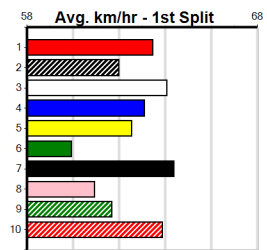

A1 SIGNAGE

Distance: 450m, Race Type: Grade 5 T3, Total Prizemoney: $1,530
1st: $1,000, 2nd: $320, 3rd: $160, 4th: $50

MISDIRECTED (8) is better than his past few runs and he will get plenty of room in the early stages.
BELAIR BEE (7) will be strong in the run home and she can stay wide in her races. KENSINGTON
FLYER (3) has a good record here and can threaten

Watchdog Tips: **8** **7** **3** **1** **Bet:** **Win 8**

1

PRINCE PIERRE [5] **Better than his past two, good muster, respect** **$7.50**
BK Dog Apr-22 Sire: ORSON ALLEN Dam: CULLQUIN CERSEI
Owner(s): C Brett Trainer: Cole Brett (Kurunjang)
Winning Distances: < 300m (0) 300 - 399m (0) 400 - 499m (4) 500 - 599m (0) 600 - 699m (0) > 700m (0)
Winning Weights: 30.6(1) 30.7(1) 31.6(1) 32.0(1)

Box	1st	2nd	3rd	4th	5th	6th	7th	8th
1	3	1						
2			1					
3				1				
4					2			1
5						1		1
6			2					1
7	1			1	2			
8				1				1

Prize Best Starts Trk/Dts APM: $5320.00, 25.74(3)-30.9/24, 23-4-1-2, 4-1-0-0, 3771

2

NITRO BALE (NSW)[5] ***** SCRATCHED ***** **$16.00**
BK Dog Feb-20 Sire: FERNANDO BALE Dam: DYNA HARPA
Owner(s): D Cutmore Trainer: Suzanne Mannion (Gordon)
Winning Distances: < 300m (0) 300 - 399m (0) 400 - 499m (13) 500 - 599m (10) 600 - 699m (0) > 700m (0)
Winning Weights: 29.8(1) 29.9(1) 30.1(1) 30.2(3) 30.4(4) 30.5(4) 30.6(4) 30.7(3) 30.8(2)

Box	1st	2nd	3rd	4th	5th	6th	7th	8th
1	6	4	3	4	1	2	1	1
2	5					2	1	
3	3	1		4	5	1	2	
4	4	2	1	1		2		
5	3	2	1	2	1	2	5	1
6	1	4	1	2	3	2	5	
7	1	2	3	3	1	3	1	3
8	2	1	2	5	2	3	1	

Prize Best Starts Trk/Dts APM: $100835.00, 25.41(6)-15/12/21, 124-23-17-10, 15-2-2-2, 2498

3

KENSINGTON FLYER [5] **Good record here, can show early pace, threat** **$3.60**
BK Dog Apr-22 Sire: MY REDEEMER Dam: LIVERPOOL FLYER
Owner(s): Bee Gee Mac (SYN), G Mcrae, B Mcrae Trainer: Gregory Mcrae (Smythes Creek)
Winning Distances: < 300m (0) 300 - 399m (0) 400 - 499m (7) 500 - 599m (0) 600 - 699m (0) > 700m (0)
Winning Weights: 26.3(1) 26.6(1) 26.9(1) 27.0(2) 27.3(1) 27.5(1)

Box	1st	2nd	3rd	4th	5th	6th	7th	8th
1	1	1	2				1	
2	1	1	1			3		1
3	1	1	1	1			1	
4	1	2	1	1	2	2	1	
5								1
6				1	1		3	
7	3							
8	1			1	1			

Prize Best Starts Trk/Dts APM: $14490.00, 25.42(7)-13/3/24, 35-7-4-3, 6-2-0-1, 5564

4

BISMUTH [5] **Every chance last time, draw is a worry, risky** **$8.00**
BK Dog Sep-21 Sire: SUPERIOR PANAMA Dam: SHEZ IMPERIOUS
Owner(s): G Black Trainer: Anita Gibbons (Lara)
Winning Distances: < 300m (0) 300 - 399m (2) 400 - 499m (5) 500 - 599m (0) 600 - 699m (0) > 700m (0)
Winning Weights: 30.3(1) 30.7(1) 30.9(1) 31.0(1) 31.4(1) 32.1(1) 32.7(1)

Box	1st	2nd	3rd	4th	5th	6th	7th	8th
1	2	1	4	1				
2	1	1	1	2				2
3	1	1	1	1	1	1		
4	1	1	1	1	1	2	1	2
5	1						1	2
6	1		1	2	1	1	2	
7	1		1	1	2			
8		4	1	2	1	1		

Prize Best Starts Trk/Dts APM: $17908.57, 25.63(5)-7/7/24, 56-7-4-12, 9-2-1-1, 4462

5

MIGHTY THANOS [5] **Poor record here, drawn to find bother, no** **$10.00**
BK Dog Mar-20 Sire: MY REDEEMER Dam: ANGEL DASH
Owner(s): SAMPIERI (SYN), F Sampieri, C Sampieri, M Sampieri Trainer: Ronald Fisher (Lara)
Winning Distances: < 300m (0) 300 - 399m (3) 400 - 499m (7) 500 - 599m (2) 600 - 699m (0) > 700m (0)
Winning Weights: 30.0(1) 30.3(1) 30.4(1) 30.5(1) 30.8(1) 31.0(1) 31.1(1) 31.3(1) 32.0(2) 32.4(1) 32.5(1)

Box	1st	2nd	3rd	4th	5th	6th	7th	8th
1	1	2	1	4	2	2	1	2
2	4	2	4	2		4		
3	2				3	1	1	
4	2	1	1	2	2	3	1	2
5	1	2	2	1	3	3	2	
6	5	3		2	1		1	
7	2	2	1	1	3	1	2	
8		4	4	1	3	1		

Prize Best Starts Trk/Dts APM: $26589.38, 25.81(5)-31/12/22, 106-12-11-19, 6-1-0-0, 1832