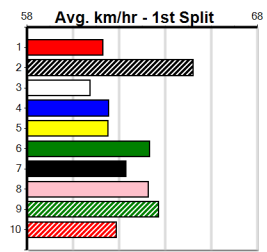

BALLARAT GREYS BINGO EVERY SUNDAY

Distance: 390m, Race Type: Grade 5 T3, Total Prizemoney: $1,530
1st: $1,000, 2nd: $320, 3rd: $160, 4th: $50

SHOWGIRL SHIRLEY (2) will find this easier than her most recent racing and she can come out running at times. STYLE KEY (1) was far from disgraced here last time and she has the good draw. SAM'S BOY (5) can run a cheeky race at odds

Watchdog Tips: **2** **1** **5** **8** **Bet:** Box Quinella 1,2,5 ($10 for 333.33%)

1

STYLE KEY (NSW)[5] Far from disgraced last time, well drawn, danger **$4.00**
BK Bitch Jul-20 Sire: ZAMBORA BROCKIE Dam: FRISKEY Trainer: Michael Gibbons (Lara)
Owner(s): G Black
Winning Distances: < 300m (0) 300 - 399m (5) 400 - 499m (5) 500 - 599m (0) 600 - 699m (0) > 700m (0)
Winning Weights: 24.3(1) 24.5(1) 24.6(1) 24.8(2) 25.1(1) 25.3(1) 25.4(2) 25.5(1)

Box	1st	2nd	3rd	4th	5th	6th	7th	8th
1	4							
2	1	2	2	5				1
3	2	2	1	1		2	2	1
4		4		2	1	3		
5	1	1	2	1		1	1	3
6	1	2	1	2	2	1	2	1
7	1	1	1	1	1	1	1	1
8			2	1				1

Prize Best Starts Trk/Dts APM: $20965.00, 22.24(1)-5/6/23, 78-10-12-7, 16-1-5-1, 1168

2

SHOWGIRL SHIRLEY [5] No luck of late, drops in class, hard to hold out **$3.00**
BK Bitch Mar-22 Sire: BERNARDO Dam: HOOK ALONG BOOK Trainer: David Kerr (Caldermeade)
Owner(s): Belinda Connolly and Shane Connolly (SYN), S Connolly, B Connolly
Winning Distances: < 300m (0) 300 - 399m (0) 400 - 499m (6) 500 - 599m (3) 600 - 699m (0) > 700m (0)
Winning Weights: 26.4(1) 26.6(2) 26.7(2) 26.9(2) 27.0(1) 27.7(1)

Box	1st	2nd	3rd	4th	5th	6th	7th	8th
1	2		3		1	1	1	1
2	3			1	1			2
3	1		1	1				3
4	1					1	1	1
5	2	1		2		1	1	
6				1	2	2		
7					2			1
8		1			1			

Prize Best Starts Trk/Dts APM: $16810.00, FSTD, 44-9-2-4, 0-0-0-0, 4781

3

LITTLE POPPET [5] Capable but likes to scout too wide, tested **$16.00**
BK Bitch Jan-21 Sire: SENNACHIE Dam: ELUSIVE ANAKE Trainer: Cody Hose (Lara)
Owner(s): C Hose
Winning Distances: < 300m (0) 300 - 399m (1) 400 - 499m (4) 500 - 599m (0) 600 - 699m (0) > 700m (0)
Winning Weights: 24.5(1) 25.0(2) 26.1(1) 26.3(1)

Box	1st	2nd	3rd	4th	5th	6th	7th	8th
1								
2	2	1			2	2	2	1
3								1
4	2			2	1	1	1	1
5						2	6	1
6		1	1	2		1	3	2
7	1	1			3	2	1	1
8		1	1	1	1	1	2	

Prize Best Starts Trk/Dts APM: $7315.00, 22.45(8)-16/10/24, 61-5-4-2, 6-1-3-1, 2296

4

PALTROW BALE (NSW)[5] Every chance last time, draw is a worry, risky **$10.00**
WBK Bitch Oct-21 Sire: NEED MY MONEYNOW Dam: DYNA GERTIE Trainer: Tammy Kennedy-harris (Devon M)
Owner(s): T Kennedy-harris
Winning Distances: < 300m (0) 300 - 399m (5) 400 - 499m (2) 500 - 599m (0) 600 - 699m (0) > 700m (0)
Winning Weights: 25.8(1) 25.9(1) 26.0(1) 26.1(1) 26.3(1) 26.4(1) 26.7(1)

Box	1st	2nd	3rd	4th	5th	6th	7th	8th
1	2	1	1	1				
2	1		1					
3	1	2	1		1	3	1	1
4			4					1
5	2					3	1	
6		2			2			
7	1	1	2	2	1	1		
8	1	1	1	1				

Prize Best Starts Trk/Dts APM: $20825.00, 22.08(6)-8/5/24, 44-7-7-9, 13-1-2-3, 5656

5

SAM'S BOY [5] Eye catching run two starts back, can threaten **$8.00**
BKW Dog Jun-21 Sire: ORSON ALLEN Dam: QUEENIE JEAN Trainer: Correy Grenfell (Anakie)
Owner(s): C Grenfell
Winning Distances: < 300m (0) 300 - 399m (3) 400 - 499m (4) 500 - 599m (0) 600 - 699m (0) > 700m (0)
Winning Weights: 30.8(1) 31.1(1) 31.3(1) 31.5(1) 31.6(1) 31.9(1) 32.9(1)

Box	1st	2nd	3rd	4th	5th	6th	7th	8th
1	3	1	1	1		5		
2	1	2	2	1	1	2	2	1
3				1	3	1	2	
4	1	1	1		2	1		
5	1	1	3	1			1	1
6			1			3		1
7	1				1	1	1	1
8	1	2	1	2	2	2		

Prize Best Starts Trk/Dts APM: $11160.00, 22.47(7)-14/8/23, 62-7-7-9, 27-3-4-6, 1417