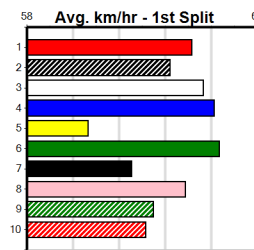

Ballarat
12
6:04PM
(VIC time)

TWO MORE RACES TO GO

Distance: 390m, Race Type: Grade 5 T3, Total Prizemoney: $1,530
1st: $1,000, 2nd: $320, 3rd: $160, 4th: $50

CRUISIN' CHERRY (6) can come out running and she should turn for home with a nice break.
PLUTOCRACY (1) has the good draw and he should be in the firing line from the outset. CANYA
IGNITE (3) has solid claims

Watchdog Tips: **6** **1** **3** **4** **Bet:** **Win 6**

1

PLUTOCRACY [5] **Good record here, has the right draw, danger** **$4.60**
BD Dog May-22 Sire: TOMMY SHELBY Dam: OSAKALAKA Trainer: James Forbes (Ross Creek)
Owner(s): J Forbes
Winning Distances: < 300m (0) 300 - 399m (4) 400 - 499m (3) 500 - 599m (0) 600 - 699m (0) > 700m (0)
Winning Weights: 30.3(1) 30.4(1) 30.5(1) 30.7(1) 30.8(1) 31.0(1) 32.0(1)

Box	1st	2nd	3rd	4th	5th	6th	7th	8th
1					1	1		
2							1	1
3	1						1	1
4	2	1						1
5	1					1	1	1
6	2	2	2					2
7	1		1			1		
8				2				

Last 3 wins NOT included above

Box	1st	2nd	3rd	4th	5th	6th	7th	8th
1								
2								
3								
4								
5								
6								
7								
8								

Prize Best Starts Trk/Dts APM $9670.00 22.45(4)-15/4/24 34-7-1-4 3-2-0-0 3281

2

HARRY CHANA (NSW)[5] **Every chance here last time, place preferred** **$12.00**
BK Dog Dec-21 Sire: ZAMBORA BROCKIE Dam: ELEGANT MALT Trainer: Peter Crawley (Mortlake)
Owner(s): INTEGRITY CHASING (SYN), T Cogger, M Cogger
Winning Distances: < 300m (0) 300 - 399m (3) 400 - 499m (0) 500 - 599m (0) 600 - 699m (0) > 700m (0)
Winning Weights: 29.4(1) 30.3(1) 30.4(1)

Box	1st	2nd	3rd	4th	5th	6th	7th	8th
1								
2		1					1	1
3								
4	1	2						
5			1				2	
6		1	1			1	1	
7		2		3	1			
8			2					1

Last 3 wins NOT included above

Box	1st	2nd	3rd	4th	5th	6th	7th	8th
1								
2								
3								
4								
5								
6								
7								
8								

Prize Best Starts Trk/Dts APM $7525.00 22.77(6)-4/11/24 28-3-6-4 1-0-1-0 3001

3

CANYA IGNITE (NSW)[5] **Racing well, has early speed, can threaten** **$6.00**
BK Dog Aug-22 Sire: GOOD ODDS HARADA Dam: ZIPPING SPRING Trainer: Raymond Gatt (Bannockburn)
Owner(s): R Gatt
Winning Distances: < 300m (0) 300 - 399m (3) 400 - 499m (0) 500 - 599m (0) 600 - 699m (0) > 700m (0)
Winning Weights: 35.5(1) 35.9(1) 36.2(1)

Box	1st	2nd	3rd	4th	5th	6th	7th	8th
1								
2					1	1		
3								1
4								
5								
6	2		2					
7								
8	1							

Last 3 wins NOT included above

Box	1st	2nd	3rd	4th	5th	6th	7th	8th
1								
2								
3								
4								
5								
6								
7								
8								

Prize Best Starts Trk/Dts APM $3470.00 22.71(6)-14/10/24 10-3-0-2 4-1-0-1 2694

4

MAJOR PHANTOM [5] **Steady record here but has the talent, respect** **$9.00**
WBK Dog Feb-21 Sire: AMERICAN MONSTER Dam: AVATAR MINTY Trainer: Brian Hodgson (Smythesdale)
Owner(s): B Dowler
Winning Distances: < 300m (0) 300 - 399m (13) 400 - 499m (0) 500 - 599m (0) 600 - 699m (0) > 700m (0)
Winning Weights: 31.8(2) 31.9(2) 32.0(1) 32.3(1) 32.6(2) 32.9(1) 33.0(1) 33.2(1) 33.4(1) 33.5(1)

Box	1st	2nd	3rd	4th	5th	6th	7th	8th
1								
2								
3								
4	1	1	1	1	1	1	1	1
5	1	1	1	1	1	1	1	1
6	2	1	1	2	1	2	1	1
7	4	2	3	3	2	1	1	1
8	2	1	1	1	1			

Last 3 wins NOT included above

Box	1st	2nd	3rd	4th	5th	6th	7th	8th
1								
2								
3								
4								
5								
6								
7								
8								

Prize Best Starts Trk/Dts APM $37805.54 22.52(8)-23/10/24 64-13-7-7 6-0-0-0 3720

5

MR. FLASH (NSW)[5] **Tough draw but is more than capable, place** **$12.00**
BK Dog Nov-21 Sire: FLYING RICCIARDO Dam: FANTASTIC DAISY Trainer: Paul Pace (Scarsdale)
Owner(s): D Pace
Winning Distances: < 300m (0) 300 - 399m (2) 400 - 499m (3) 500 - 599m (0) 600 - 699m (0) > 700m (0)
Winning Weights: 32.4(1) 32.5(1) 32.9(1) 33.0(1) 33.5(1)

Box	1st	2nd	3rd	4th	5th	6th	7th	8th
1								
2	1	2	1	1	1	1		
3	1	1	2	1	1	1	2	
4	1	2	1				1	1
5	1	2	1	2	2	1	1	1
6								
7			1			1		
8	1	2	1	1	1	1	1	1

Last 3 wins NOT included above

Box	1st	2nd	3rd	4th	5th	6th	7th	8th
1								
2								
3								
4								
5								
6								
7								
8								

Prize Best Starts Trk/Dts APM $12590.00 22.48(5)-30/9/24 44-5-12-6 10-1-5-0 3539