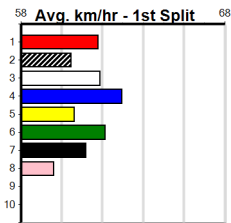

Distance: 450m, Race Type: Maiden, Total Prizemoney: \$1,530
 1st: \$1,000, 2nd: \$320, 3rd: \$160, 4th: \$50

9

1:19PM

(VIC time)

ORA BANDA GOLD (7) can show a good turn of foot once into full stride and he may prove hard to hold out in this. LOSE MY NUMBER (2) can wind up mid race in his races and he could make his presence felt in the run to the judge.