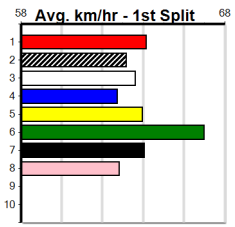

Shepparton

MARTIN WIDDISON (300+ RANK)

Distance: 390m, Race Type: Grade 5, Total Prizemoney: \$1,530
1st: \$1,000, 2nd: \$320, 3rd: \$160, 4th: \$50

7

12:47PM

(VIC time)

HARTLAND DUKE (3) recorded a solid all the way win at Bendigo two starts back and he could prove hard to hold out in the run to the bend here. RABADA (7) is much better than his form may appear and he can challenge in this.