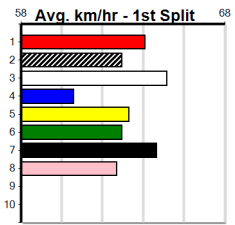

Shepparton

6

12:29PM

(VIC time)

IVAN PANNONE (300+ RANK)

Distance: 450m, Race Type: Grade 5, Total Prizemoney: \$1,530
1st: \$1,000, 2nd: \$320, 3rd: \$160, 4th: \$50

ASTON SEAN (6) was a smart all the way winner here 2 starts back and he looks like the one to beat in this. BRAVADO (1) is drawn to race on the speed from the outset and he could pour on the pressure throughout here.