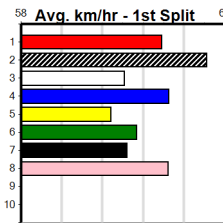

Watchdog Tips:

7 2 1 4

Bet:

Win 7