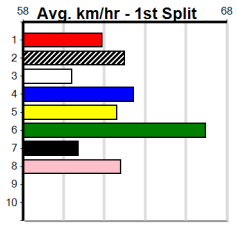

Shepparton

COL HAIGHS CARPET CENTRE (300+ RA

Distance: 390m, Race Type: Maiden, Total Prizemoney: \$1,530
1st: \$1,000, 2nd: \$320, 3rd: \$160, 4th: \$50

2

11:19AM

(VIC time)

SCOTT WEDNESDAY (6) bumped into some promising speedsters in her first 2 starts and she could show her talent in this. WAS HE SLOW (2) was smartly placed here 4 starts back and he may only need to step on terms to challenge here.