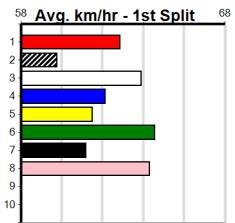

Track Record:

Distance	Time	Greyhound	Date Set
390m	21.531	LEKTRA HECKLER	18-Dec-23
450m	24.590	REJUVENATE	04-Mar-23
650m	36.788	MISSION APOLLO	11-Sep-23

Shepparton

TRACK INFO
Track Circumference: 621m
Bulldog Top Turn: 55m
Track Width: 6m
Bulldog Home Turn: 52m

Shepparton

13 RACES TODAY (300+ RANK)

Distance: 390m, Race Type: Maiden, Total Prizemoney: \$1,530
1st: \$1,000, 2nd: \$320, 3rd: \$160, 4th: \$50

1

11:04AM
(VIC time)

MURRAY RIVER (8) showed good improvement here last start from the same box as he gets today and he may be hard to beat in a race of this nature. TWILIGHT LIZZY (3) has been far from disgraced in recent times and she looks like the danger.