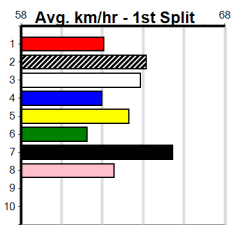

ARTHUR DARRIS (300+ RANK)

Distance: 390m, Race Type: Grade 5, Total Prizemoney: $1,530
1st: $1,000, 2nd: $320, 3rd: $160, 4th: $50

4

11:54AM

(VIC time)

TINKER DAN (8) is well drawn out wide here and he looks hard to hold out in this class. THUNDER PIE (2) has shown good early speed in her recent placings and she could be prominent throughout. ARANDT'S GIRL (3) has claims as well here.

Watchdog Tips:

8

2

3

6

Bet:

Win 8