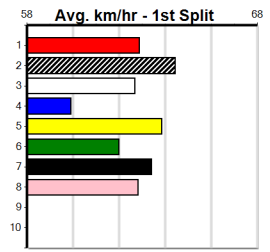

SPORTSBET MAKE IT A MULTI (300+ RANK)

Distance: 390m, Race Type: Grade 7, Total Prizemoney: $1,530
1st: $1,000, 2nd: $320, 3rd: $160, 4th: $50

MOBILE LAD (4) steps out of maiden class after a handy last start win here but he may only need to step on terms to salute again. ASTON RIOT (1) is much more capable than her recent form may suggest and she is drawn to challenge.

Watchdog Tips: 4 1 3 7 **Bet:** Win 4

Form Box	Wgt	Dist	Track	Date	Time	BON	Margin	1st/2nd (Time)	PIR	Checked	Comment	WR	Split 1	S/P	Grade	
1	ASTON RIOT [7]															
	Much better than her recent form, major player.															
	$3.60															
	BK Bitch Nov-22 Sire: WHISKEY RIOT Dam: ASTON DINNIGAN Trainer: Mark McClelland (Lovely Banks)															
	Owner(s): R Borda															
	Winning Distances: < 300m (0) 300 - 399m (1) 400 - 499m (0) 500 - 599m (0) 600 - 699m (0) > 700m (0)															
	Winning Weights: 28.8(1)															
	6th (7)	29.0	410	HOR	R1	05-Oct-24	24.31	23.32	6.50L ZIPPING DIEGO (23.87)	M/45				10.84	$6.80	M
	3rd (6)	28.9	390	SHP	R2	10-Oct-24	22.75	22.16	5.00L WILD SAL (22.40)	M/33				8.73	$5.60	M
	6th (2)	28.7	390	SHP	R2	17-Oct-24	23.04	22.22	6.50L CLAUSE EDWARD (22.60)	M/77				9.13	$1.70	T3-M
1st (1)	28.8	390	SHP	R2	24-Oct-24	22.49	22.09	6.50L REDEEMER WILLOW (22.91)	Q/11		SW		8.57	$1.70	M	
6th (3)	28.5	410	HOR	R3	29-Oct-24	24.12	23.25	7.50L COBBLE GIBLET (23.60)	M/66				10.82	$7.40	7	
7th (8)	28.4	390	SHP	R4	07-Nov-24	23.30	22.26	6.50L DOOKIE GIBLET (22.87)	M/88				8.90	$2.60	T3-7	
5th (2)	28.5	390	SHP	R11	14-Nov-24	22.85	22.08	3.25L ASTON NETWORK (22.64)	M/66				8.82	$4.70	7	
5th (5)	29.2	390	SHP	R11	21-Nov-24	23.20	22.13	12.00L TWILIGHT TORI (22.43)	M/66				8.98	$5.10	T3-7	
Last 3 wins NOT included above																
Box History																
Bx	1st	2nd	3rd	4th	5th	6th	7th	8th								
1	1															
2									1	1						
3																
4																
5																
6																
7																
8																
Prize Best	$1160.00															
Starts	22.49(1)-24/10/24															
Trk/Dts	9-1-0-1															
APM	6-1-0-1 928															

Form Box	Wgt	Dist	Track	Date	Time	BON	Margin	1st/2nd (Time)	PIR	Checked	Comment	WR	Split 1	S/P	Grade	
2	MAJOR BASIL [7]															
	Met some handy types of late, must respect.															
	$5.00															
	BE Dog May-22 Sire: FERNANDO BALE Dam: KEYDRA Trainer: Patrick Newell (Wallan)															
	Owner(s): Barry Barry Barry (SYN), P Newell, P Newell, D Raven, P Barry, D Sheekey															
	Winning Distances: < 300m (0) 300 - 399m (1) 400 - 499m (0) 500 - 599m (0) 600 - 699m (0) > 700m (0)															
	Winning Weights: 29.0(1)															
	7th (2)	28.2	300	HVL	R3	27-Sep-24	17.57	16.87	10.00L QUEEN KATE (16.87)	M/5				4.07	$25.30	T3-7
	4th (5)	28.3	300	HVL	R3	02-Oct-24	17.35	16.91	3.00L TAILS OF JONNY (17.14)	Q/4				3.98	$17.10	7
	6th (1)	28.1	300	HVL	R9	09-Oct-24	17.41	16.85	3.5L DISCO GIZMO (17.17)	M/5				4.22	$8.60	X67
7th (2)	28.1	300	HVL	R3	11-Oct-24	17.61	16.95	6.50L CLASSIC WYNSTAN (17.18)	M/8				4.24	$16.50	T3-7	
3rd (2)	27.9	390	SHP	R10	24-Oct-24	22.78	22.09	6.00L ASTON LAMBADA (22.38)	M/33				8.57	$9.70	X67	
3rd (8)	27.8	300	HVL	R10	28-Oct-24	17.70	16.85	4.25L APRIL OH ZEAL (17.41)	Q/2				4.13	$14.70	X67	
8th (1)	28.3	390	SHP	R9	31-Oct-24	23.07	22.11	7.50L ESPECIAL YOGI (22.57)	M/55				8.59	$23.20	T3-7	
6th (6)	28.4	390	SHP	R11	21-Nov-24	23.22	22.13	12.00L TWILIGHT TORI (22.43)	Q/33				8.70	$11.20	T3-7	
Last 3 wins NOT included above																
1st (3)	29.0	390	SHP	R1	15-Aug-24	22.74	22.36	1.25L AUSSIE CAN (22.81)	M/22				8.70	$10.70	M	
Box History																
Bx	1st	2nd	3rd	4th	5th	6th	7th	8th								
1																
2		1	1	2												
3	1															
4																
5																
6																
7																
8																
Prize Best	$2215.00															
Starts	22.66(2)-15/4/24															
Trk/Dts	23-1-1-2															
APM	8-1-1-1 1157