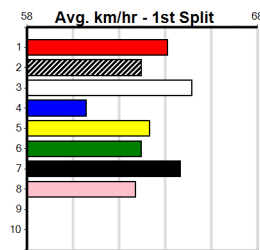

IVAN PANNONE (300+ RANK)

Distance: 450m, Race Type: Grade 5, Total Prizemoney: $1,530
1st: $1,000, 2nd: $320, 3rd: $160, 4th: $50

ASTON SEAN (6) was a smart all the way winner here 2 starts back and he looks like the one to beat in this. BRAVADO (1) is drawn to race on the speed from the outset and he could pour on the pressure throughout here.

Watchdog Tips: 6 1 7 3 Bet: Quinella 1/6 ($10 for 1000%)

Race card for BRAVADO [5]. Includes details on sire (EQUALIZER), dam (SEGOVIA), winning distances, weights, and a box history table.

Race card for DESTINI REBEL (NSW)[5]. Includes details on sire (FERAL FRANKY), dam (DESTINI SOPRANO), winning distances, weights, and a box history table.

Race card for SNOW ROYALE (NSW)[5]. Includes details on sire (FERNANDO BALE), dam (SNOW FANTASY), winning distances, weights, and a box history table.

Race card for LYRICAL CRIPPS [5]. Includes details on sire (GET IT GIZMO), dam (ZIPPING LYRIC), winning distances, weights, and a box history table.

Race card for MAX TANGO [5]. Includes details on sire (FERNANDO BALE), dam (MAX DANCER), winning distances, weights, and a box history table.