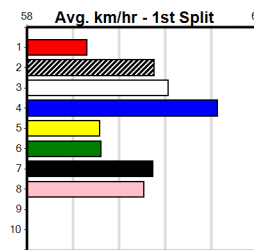

MORGON ZHOU (300+ RANK)

Distance: 450m, Race Type: Mixed 6/7, Total Prizemoney: $1,530
1st: $1,000, 2nd: $320, 3rd: $160, 4th: $50

TWILIGHT TORI (4) has the speed to overcome her tough draw here and she will be hard to beat after her good win here 2 starts back. MIDNIGHT JOSIE (7) has produced smart placings in her last 2 starts and she may be the danger here.

Watchdog Tips: **4** **7** **8** **5** **Bet:** Box Quinella 4,7,8 ($10 for 333.33%)

Form	Box	Wgt	Dist	Track	Date	Time	BON	Margin	1st/2nd (Time)	PIR	Checked	Comment	WR	Split 1	S/P	Grade
1 SECOND THOUGHTS [6] Hit the line in placings last 2, cannot dismiss. $7.00																
F Dog Jul-21 Sire: WHISKEY RIOT Dam: VALLETTA MIST Trainer: Mark Giddings (Heathcote)																
Owner(s): M Giddings																
Winning Distances: < 300m (0) 300 - 399m (0) 400 - 499m (2) 500 - 599m (0) 600 - 699m (0) > 700m (0)																
Winning Weights: 35.2(1) 35.3(1)																
7th	(8)	34.6	450	BAL	R5	18-Mar-24	25.87	25.47	3.75L LITTLE POPPET (25.62)	M/886	.	.	.	7.05	$13.40	T3-RW
7th	(4)	34.8	460	GEL	R5	26-Mar-24	27.20	25.95	15.00 THAT'S A BOODIE (26.16)	Q/377	.	.	.	6.77	$35.50	X67
7th	(6)	34.0	450	SHP	R6	04-Apr-24	26.22	25.47	6.50L DETRIOT (25.77)	S/877	.	.	.	6.97	$14.90	T3-6
7th	(3)	34.3	390	WBL	R4	17-Jun-24	23.28	22.51	11.00 MISSILE MAGGIE (22.55)	M/87	.	.	.	9.25	$18.50	6G
6th	(8)	34.9	390	SHP	R4	24-Oct-24	23.27	22.09	11.00 WELLERMAN (22.50)	S/86	.	.	.	8.94	$15.80	X67
8th	(3)	35.7	390	BAL	R3	28-Oct-24	23.11	22.09	12.00 GO SEEK MURPHY (22.32)	S/88	.	.	.	8.88	$30.30	T3-6
3rd	(8)	35.2	390	SHP	R4	14-Nov-24	22.75	22.08	4.50L ORIENTAL EMERALD (22.45)	S/85	.	.	.	8.83	$6.80	6G
3rd	(5)	35.5	425	BEN	R4	20-Nov-24	24.92	24.19	2.25L MIAMI TICKET (24.77)	M/653	.	.	.	6.83	$10.10	6G
Last 3 wins NOT included above																
1st	(2)	35.2	450	BAL	R2	30-Sep-23	25.66	25.41	2.25L CLARETOWN MIKEY (25.81)	S/221	.	.	.	6.90	$5.50	M
1st	(5)	35.3	450	BAL	R5	26-Feb-24	25.88	25.58	1.25L AVISWOOD (25.97)	M/732	.	.	.	6.93	$13.40	T3-RW

Box History								
Bx	1st	2nd	3rd	4th	5th	6th	7th	8th
1								
2	1	2	3	1				
3			1	2	2		1	1
4				1	1	1	2	1
5	1				1			
6		1				1	1	
7			1	1	1	1	1	2
8		1	1	1	1	1	1	1

Prize		$6025.00
Best Starts	25.60(8)	-21/9/23
Trk/Dts		39-2-5-7
APM		4-0-0-0
		801

Form	Box	Wgt	Dist	Track	Date	Time	BON	Margin	1st/2nd (Time)	PIR	Checked	Comment	WR	Split 1	S/P	Grade
2 MOE PATTY [6] Met some handy types in recent times, keep safe. $21.00																
RF Bitch Feb-22 Sire: FERNANDO BALE Dam: VAN NINDI Trainer: Brenda Kinder (Girgarre)																
Owner(s): B Kinder																
Winning Distances: < 300m (0) 300 - 399m (2) 400 - 499m (0) 500 - 599m (0) 600 - 699m (0) > 700m (0)																
Winning Weights: 23.2(1) 23.8(1)																
4th	(2)	23.4	390	SHP	R9	18-Apr-24	22.62	22.09	6.50L SOLID GROUND (22.19)	Q/33	.	.	.	8.82	$11.00	T3-7
5th	(1)	23.4	390	SHP	R9	10-Oct-24	23.30	22.16	6.00L PUZZLE AVENUE (22.88)	M/56	.	.	.	8.77	$7.40	7
1st	(1)	23.8	390	SHP	R9	17-Oct-24	22.71	22.22	0.50L MY MATE HUX (22.74)	M/21	.	SW	.	8.66	$5.50	T3-7
4th	(3)	24.0	390	SHP	R9	24-Oct-24	22.88	22.09	3.25L GUNAI DAISY (22.66)	Q/13	.	.	.	8.59	$12.40	X67
4th	(2)	23.6	425	BEN	R9	26-Oct-24	24.96	24.08	9.00L PAW GLORY (24.36)	Q/666	.	.	.	6.79	$8.70	6G
5th	(4)	23.8	390	SHP	R11	31-Oct-24	22.94	22.11	6.50L MISS MARCELINE (22.50)	Q/86	.	.	.	8.76	$26.00	T3-6
7th	(6)	23.6	425	BEN	R4	04-Nov-24	25.03	23.81	15.00 ZIVA BALE (24.00)	S/777	.	.	.	6.95	$25.50	T3-6
6th	(7)	23.6	450	SHP	R8	21-Nov-24	26.25	25.58	7.00L AUDITION (25.78)	Q/445	.	.	.	6.87	$41.70	T3-RW
Last 3 wins NOT included above																
1st	(8)	23.2	390	SHP	R3	29-Jan-24	22.66	22.03	1.75L JED'S MEMORY (22.78)	Q/11	.	.	.	8.60	$3.30	MH