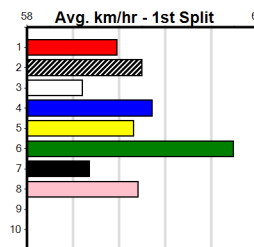

COL HAIGHS CARPET CENTRE (300+ RANK)

2
11:19AM

(VIC time)

Distance: 390m, Race Type: Maiden, Total Prizemoney: $1,530
1st: $1,000, 2nd: $320, 3rd: $160, 4th: $50

SCOTT WEDNESDAY (6) bumped into some promising speedsters in her first 2 starts and she could show her talent in this. WAS HE SLOW (2) was smartly placed here 4 starts back and he may only need to step on terms to challenge here.

Watchdog Tips: **6** **2** **8** **4** **Bet:** Quinella 2/6 ($10 for 1000%)

Form Box	Wgt	Dist	Track	Date	Time	BON	Margin	1st/2nd (Time)	PIR	Checked	Comment	W/R	Split 1	S/P	Grade	
1	CHIEF KAISER [M] $12.00															
	May get buried back early in this, needs luck.															
	WBK Dog Jan-22 Sire: ORSON ALLEN Dam: OUR MAGIC TURBO Trainer: Thomas Wark (Rushworth)															
	Owner(s): SPIKEY (SYN), T Wark, S Evans															
	Winning Distances: < 300m (0) 300 - 399m (0) 400 - 499m (0) 500 - 599m (0) 600 - 699m (0) > 700m (0)															
	Winning Weights:															
	5th (8) 27.0 300 HVL R1 10-Nov-24 17.80 16.61 7.50L WHITE IVERSON (17.29) S/7 4.49 $1.80 M															
	7th (3) 26.8 390 SHP R2 18-Nov-24 24.21 21.87 30.00 ASTON WALKER (22.15) M/67 V7 8.90 $14.00 M															
	Last 3 wins NOT included above															
	Box History															

2	WAS HE SLOW [M] $3.00															
	Smartly placed here 4 starts back, major player.															
	BK Dog Jun-22 Sire: STAGGER Dam: ESPRESSO ECLIPSE Trainer: Bernard Groom (Longwood)															
	Owner(s): A Groom															
	Winning Distances: < 300m (0) 300 - 399m (0) 400 - 499m (0) 500 - 599m (0) 600 - 699m (0) > 700m (0)															
	Winning Weights:															
	5th (3) 36.1 390 SHP R1 27-May-24 23.13 21.84 14.00 FINANCIAL NEWS (22.20) M/45 8.73 $15.40 M															
	3rd (7) 35.1 390 SHP R1 08-Jul-24 22.71 22.00 3.25L MORAIN LILLY (22.49) M/22 8.69 $11.50 M															
	7th (1) 35.0 390 SHP R2 25-Jul-24 23.24 22.20 8.00L DOOKIE GIBLET (22.68) M/87 9.08 $4.10 T3-M															
	5th (8) 35.3 390 SHP R2 14-Nov-24 23.30 22.08 14.00 LADY HALIME (22.38) S/65 8.83 $2.70 M															

3	ZINZAN HOLLY (NSW)[M] $26.00															
	Well beaten in all 5 starts to date, maybe later.															
	RF Bitch Feb-23 Sire: ZINZAN BROOKE Dam: PEBBLES CIAN Trainer: Derek Faulknall (Elphinstone)															
	Owner(s): D Faulknall															
	Winning Distances: < 300m (0) 300 - 399m (0) 400 - 499m (0) 500 - 599m (0) 600 - 699m (0) > 700m (0)															
	Winning Weights:															
	7th (4) 28.5 410 HOR R3 05-Oct-24 25.48 23.32 22.00 SOLAR JESSIE (23.95) M/77 11.64 $13.30 M															
	8th (6) 28.6 450 SHP R1 14-Oct-24 26.61 25.13 12.00 LUCKY LISA (25.78) M/888 6.94 $56.90 M															
	8th (8) 28.5 410 HOR R3 05-Nov-24 24.37 22.93 17.00 IT'S BUBBLE TIME (23.24) S/88 10.94 $32.30 MH															
	7th (1) 28.9 460 GEL R3 12-Nov-24 27.60 26.20 15.00 WINE LOVER (26.59) S/677 6.91 $48.10 M															

4	MAGIC FOXY [M] $5.00															
	Shown enough talent in his 2 starts, can threaten.															
	BE Dog Feb-23 Sire: AUSSIE INFRARED Dam: NEVER DUPLICATED Trainer: Lachlan Scott (Tatura)															
	Owner(s): T Johnson															
	Winning Distances: < 300m (0) 300 - 399m (0) 400 - 499m (0) 500 - 599m (0) 600 - 699m (0) > 700m (0)															
	Winning Weights:															
	6th (4) 31.1 350 HVL R1 17-Nov-24 19.99 19.04 14.00 TALK IS CHEAP (19.04) M/8 6.87 $26.10 MH															
	5th (3) 31.1 450 SHP R1 25-Nov-24 26.29 24.93 6.00L BLACK CABANG (25.88) M/644 6.99 $9.20 M															
	Last 3 wins NOT included above															
	Box History