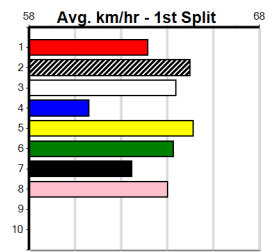

SHEPPARTON RACE 13 (300+ RANK)

Distance: 390m, Race Type: Grade 5, Total Prizemoney: $1,530
1st: $1,000, 2nd: $320, 3rd: $160, 4th: $50

HEART OF DARTS (2) showed good speed in her smart win here 2 starts back and she looks like the one to beat again in this. NARCISSUS (3) can race on the speed from the outset early in this and he could make his presence felt.

Watchdog Tips: 2 3 8 4 **Bet:** Win 2

1

OUR BOY BILLY [5] **Much better suited to an outside draw, risky.** **$8.00**
BK Dog **Apr-21** **Sire: DYNA VILLA** **Dam: HURRICANE QUEEN** **Trainer: Brenda Kinder (Girgarre)**
Owner(s): D Purcell
Winning Distances: < 300m (0) 300 - 399m (4) 400 - 499m (0) 500 - 599m (0) 600 - 699m (0) > 700m (0)
Winning Weights: 29.3(1) 30.1(1) 30.2(1) 30.5(1)
7th (7) 30.4 390 SHP R5 15-Apr-24 22.91 21.75 9.50L IMMERSIVE (22.24) M/77 . . . . . 8.79 $27.20 5
6th (4) 30.7 425 BEN R7 20-Apr-24 25.29 23.92 9.00L SILLIEST SALMON (24.68) M/787 . . . . . 6.83 $11.10 5
6th (7) 30.7 390 SHP R10 25-Apr-24 22.87 22.31 5.50L BURRA BRICE (22.49) M/36 . . . . . 8.65 $6.50 5
3rd (1) 30.0 390 SHP R11 09-May-24 22.51 22.22 4.25L KRAKEN HOOK (22.22) M/33 . . . . . 8.73 $3.20 5
1st (8) 30.2 390 SHP R11 16-May-24 22.37 22.11 2.00L CLARA STELLA (22.49) M/21 . . . . . 8.65 $14.90 5
6th (8) 29.2 390 SHP R3 17-Jun-24 23.35 21.85 17.00 BUCK SHINES (22.18) M/66 . . . . . 9.16 $18.00 5
7th (4) 29.1 390 SHP R12 27-Jun-24 23.27 22.29 5.00L CLARA STELLA (22.92) M/66 . . . . . 8.87 $8.00 5
4th (6) 30.0 390 SHP R13 21-Nov-24 22.78 22.13 1.5L GLOBAL HERO (22.68) M/72 . . . . . 8.83 $4.90 T3-5
Last 3 wins NOT included above
1st (5) 29.3 385 SHP R2 09-Feb-23 22.47 21.78 2.00L MARKET MATE (22.61) M/21 . . . . . 8.58 $2.50 M
1st (3) 30.5 385 SHP R9 27-Apr-23 22.46 21.80 0.50L HILLBILLY KING (22.48) M/81 . . . SW . 8.53 $7.90 T3-7
1st (4) 30.1 390 SHP R10 04-Apr-24 22.38 22.20 1.25L CLOISSONNE (22.46) M/22 . . . . . 8.45 $9.20 T3-6

Box History

Bx	1st	2nd	3rd	4th	5th	6th	7th	8th
1			3	1				
2					1			
3	1	1			1	1		
4	1	1				1	4	1
5	1	1	1					1
6					1			
7							1	2
8	1	1				2	1	1

Prize Best Starts Trk/Dts APM
$7495.00
22.37(8)-16/5/24
32-4-4-4
17-2-1-2
819