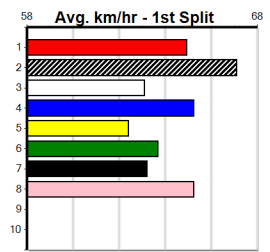

Distance: 390m, Race Type: Grade 7, Total Prizemoney: $1,530
1st: $1,000, 2nd: $320, 3rd: $160, 4th: $50

IOWA LASS (7) was smartly placed at Ballarat 4 starts back and she may have a bit too much talent for her rivals in this. KING PLUM (2) can race on the speed from the outset and he looks likely to be right in the finish here.

Watchdog Tips: 7 2 1 4 Bet: Win 7

ASTON PRESIDENT [7] Drawn to get all the favours here, chance if steps $5.50
Owner(s): R Borda
Sire: GOOD ODDS HARADA Dam: ASTON SILK
Trainer: Mark McClelland (Lovely Banks)
Winning Distances: < 300m (0) 300 - 399m (1) 400 - 499m (0) 500 - 599m (0) 600 - 699m (0) > 700m (0)
Winning Weights: 33.1(1)
Box History table and Prize Best Starts Trk/Dts APM summary.

KING PLUM [7] Can race on the speed from the outset, big danger. $3.60
Owner(s): D Plumridge
Sire: BEAST UNLEASHED Dam: SUMMER LOVIN'
Trainer: Gary Edwards (Broadford)
Winning Distances: < 300m (0) 300 - 399m (1) 400 - 499m (0) 500 - 599m (0) 600 - 699m (0) > 700m (0)
Winning Weights: 30.9(1)
Box History table and Prize Best Starts Trk/Dts APM summary.

JUST ANGELIC [7] Resuming, can wind up mid race, place hopes. $8.00
Owner(s): W Mcneil
Sire: FERNANDO BALE Dam: BIVOUC
Trainer: William Mcneil (Donvale)
Winning Distances: < 300m (0) 300 - 399m (0) 400 - 499m (1) 500 - 599m (0) 600 - 699m (0) > 700m (0)
Winning Weights: 25.5(1)
Box History table and Prize Best Starts Trk/Dts APM summary.

BOBBY BRADY [7] Resuming, tough draw but has talent, can threaten. $4.20
Owner(s): M Shaw
Sire: DYNA VILLA Dam: CHEEKERS
Trainer: Margaret Shaw (Yarrowonga)
Winning Distances: < 300m (0) 300 - 399m (1) 400 - 499m (0) 500 - 599m (0) 600 - 699m (0) > 700m (0)
Winning Weights: 32.8(1)
Box History table and Prize Best Starts Trk/Dts APM summary.

COLLINDA POPS [7] May get shuffled back from this draw, tough ask. $12.00
Owner(s): S Tyler
Sire: ASTON DEE BEE Dam: AUDACIOUS BELL
Trainer: Jordan Mcquillen (Lara)
Winning Distances: < 300m (0) 300 - 399m (0) 400 - 499m (1) 500 - 599m (0) 600 - 699m (0) > 700m (0)
Winning Weights: 28.5(1)
Box History table and Prize Best Starts Trk/Dts APM summary.