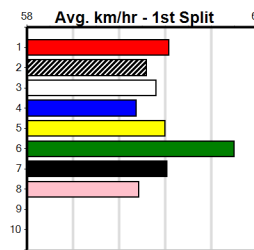

MARTIN WIDDISON (300+ RANK)

Distance: 390m, Race Type: Grade 5, Total Prizemoney: $1,530
1st: $1,000, 2nd: $320, 3rd: $160, 4th: $50

HARTLAND DUKE (3) recorded a solid all the way win at Bendigo two starts back and he could prove hard to hold out in the run to the bend here. RABADA (7) is much better than his form may appear and he can challenge in this.

Watchdog Tips: 3 7 1 5 Bet: Trifecta 3/1,7/1,5,7,8 ($10 - 166.67%)

Form Box Wgt Dist Track Date Time BON Margin 1st/2nd (Time) PIR Checked Comment W/R Split 1 S/P Grade
SCARLETT'S GEM (NSW)[5] Can race in a forward position in this, chance. $4.40
Owner(s): J Mangion
Winning Distances: < 300m (0) 300 - 399m (0) 400 - 499m (4) 500 - 599m (2) 600 - 699m (0) > 700m (0)
Winning Weights: 24.1(1) 24.6(1) 25.0(1) 25.1(2) 25.3(1)
F (7) 25.3 390 SHP R3 07-Oct-24 0.00 22.08 . RIPPER RILEY (22.23) . . . V14 . . $45.80 5H
3rd (4) 25.3 410 HOR R12 22-Oct-24 23.82 22.99 3.5L NAPIER BALE (23.59) M/22 . . . 10.40 $14.20 5
3rd (2) 25.3 425 BEN R12 25-Oct-24 24.43 23.88 4.00L OPRAH BALE (24.15) M/345 . . . 6.68 $21.50 5NP
5th (8) 25.0 425 BEN R10 04-Nov-24 24.93 23.81 8.50L COLLINDA LAW (24.36) S/766 . . . 6.90 $9.30 T3-5
7th (1) 25.0 390 SHP R5 07-Nov-24 22.91 22.26 7.00L REDEMPTION ROCK (22.45) M/67 . . . 8.68 $37.10 T3-5
2nd (1) 25.2 425 BEN R12 13-Nov-24 24.29 24.27 0.50L MICKLEJOHN (24.27) M/111 . . . 6.58 $30.60 T3-5
7th (1) 25.1 390 SHP R3 18-Nov-24 22.78 21.87 8.50L MICK SAYS SO (22.20) Q/55 . . . 8.66 $20.70 VET
5th (1) 25.0 390 BAL R4 25-Nov-24 22.62 22.22 5.50L ELUSIVE BARB (22.25) M/54 . . . 8.66 $13.30 T3-5
Last 3 wins NOT included above
1st (1) 25.1 400 MAT R8 11-Apr-24 22.54 22.32 2.50L LIDCOMBE BABE (22.73) 23 . 23 . 5.28 $7.50 5
1st (1) 24.1 425 BEN R7 08-Jun-24 24.47 24.27 0.75L THUNDER PIE (24.52) S/332 . . . 6.73 $1.80 5
1st (3) 25.1 425 BEN R12 21-Aug-24 24.30 24.10 5.50L MR. HA HA (24.68) M/111 . . . SW . 6.70 $7.50 5

ULNA [5] May get shuffled back early here, needs some luck. $12.00
Owner(s): TABB FAMILY (SYN), M Tabb, S Tabb, K Tabb
Winning Distances: < 300m (0) 300 - 399m (8) 400 - 499m (2) 500 - 599m (0) 600 - 699m (0) > 700m (0)
Winning Weights: 26.7(1) 27.4(1) 28.2(1) 28.3(2) 28.7(2) 29.2(1) 29.3(1) 29.6(1)
6th (3) 29.6 390 WBL R4 30-Sep-24 23.12 22.34 9.00L MOONLIGHT SID (22.51) M/77 . . . 9.01 $17.70 5
1st (2) 29.3 400 MTG R6 10-Oct-24 23.95 23.07 5.50L SHE'S FIRED UP (24.31) 0 . SAMP . 11.04 $2.90 RW
4th (6) 29.5 400 MTG R6 17-Oct-24 24.41 23.01 8.50L SHE'S FIRED UP (23.83) . . . . 11.64 $2.40 RW
3rd (8) 29.5 400 MTG R9 24-Oct-24 24.01 23.24 8.00L MYOLA SUNRISE (23.47) . . . . 11.35 $5.50 RW
7th (6) 30.4 425 BEN R11 04-Nov-24 24.78 23.81 6.50L CRUSOE PEARL (24.34) M/366 . . . 6.66 $43.40 T3-5
7th (6) 30.5 390 SHP R12 07-Nov-24 23.20 22.26 13.00 FULL GLAMOUR (22.31) M/87 . . . 8.80 $57.10 T3-5
5th (2) 30.0 425 BEN R13 13-Nov-24 24.87 24.27 3.75L COCONUT OAKLAND (24.61) M/456 . . . 6.78 $24.60 T3-5
4th (8) 30.1 425 BEN R5 20-Nov-24 24.76 24.19 2.50L MINI MINION (24.60) Q/434 . . . 6.66 $8.10 5
Last 3 wins NOT included above
1st (1) 28.3 390 WBL R11 09-Oct-23 22.26 22.26 6.00L BREAKWALL (22.68) M/11 . . . 8.70 $2.50 5
1st (4) 29.2 390 BAL R4 19-May-24 22.75 22.47 2.00L SPANISH BULLET (22.88) S/11 . . . 8.51 $18.10 T3-5
1st (6) 29.6 390 SHP R12 15-Aug-24 22.49 22.36 1.25L KRAKEN ROVER (22.58) M/11 . . . 8.51 $8.70 5