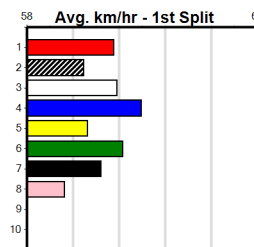

9

1:19PM

(VIC time)

Distance: 450m, Race Type: Maiden, Total Prizemoney: $1,530
1st: $1,000, 2nd: $320, 3rd: $160, 4th: $50

ORA BANDA GOLD (7) can show a good turn of foot once into full stride and he may prove hard to hold out in this. LOSE MY NUMBER (2) can wind up mid race in his races and he could make his presence felt in the run to the judge.

Watchdog Tips: 7 2 6 1 **Bet:** Win 7

1

ZINZAN PAPER (NSW)[M] **$7.00**

BE Dog Feb-23 Sire: ZINZAN BROOKE Dam: PEBBLES CIAN

Owner(s): D Faulknall Trainer: Derek Faulknall (Elphinstone)

Winning Distances: < 300m (0) 300 - 399m (0) 400 - 499m (0) 500 - 599m (0) 600 - 699m (0) > 700m (0)

Winning Weights:

Rank	Age	Sex	Track	Date	Time	Weight	Opponent	PIR	Checked	Comment	WR	Split 1	S/P	Grade
8th	(3)	30.8	410	HOR	R2	05-Oct-24	24.73	23.32	15.00	MEAN PEACE (23.71)	S/68	11.08	$66.10	M
4th	(4)	31.0	410	HOR	R3	05-Nov-24	23.87	22.93	9.00	IT'S BUBBLE TIME (23.24)	Q/22	10.44	$29.80	MH
7th	(8)	31.5	460	GEL	R4	12-Nov-24	27.30	26.20	16.00	ASCEND ECSTATIC (26.20)	M/657	6.89	$8.40	M
6th	(8)	32.0	390	SHP	R1	23-Nov-24	23.27	21.91	15.00	MAXIMUM HUGHES (22.22)	M/77	9.16	$8.00	M

Last 3 wins NOT included above

Box History

Bx	1st	2nd	3rd	4th	5th	6th	7th	8th
1								
2								
3								1
4					1			
5								
6								
7								
8						1	1	

Prize Best: $75.00
Starts: FSTD
Trk/Dts: 4-0-0-0
APM: 0-0-0-0
75

2

LOSE MY NUMBER [M] Biks **$3.20**

BD Dog May-22 Sire: FERAL FRANKY Dam: PRINNY ARANDT

Owner(s): M Brealey Trainer: Max Zammit (Exford)

Winning Distances: < 300m (0) 300 - 399m (0) 400 - 499m (0) 500 - 599m (0) 600 - 699m (0) > 700m (0)

Winning Weights:

Rank	Age	Sex	Track	Date	Time	Weight	Opponent	PIR	Checked	Comment	WR	Split 1	S/P	Grade
3rd	(8)	32.5	450	BAL	R9	14-Oct-24	26.05	25.41	9.50	UPSET SUNSET (25.41)	S/754	6.94	$11.20	T3-M
4th	(6)	32.0	450	BAL	R1	23-Oct-24	26.81	24.99	20.00	KIWI KENJI (25.47)	S/443	6.84	$29.80	M
5th	(6)	32.8	350	HVL	R2	28-Oct-24	20.29	19.60	4.25L	TINY BIT SPOILT (20.01)	M/5	6.95	$3.70	M
6th	(6)	32.7	450	BAL	R3	04-Nov-24	26.37	25.74	6.00L	PAW NITRO (25.95)	M/685	6.94	$15.30	T3-M
2nd	(1)	32.4	460	GEL	R4	12-Nov-24	26.47	26.20	4.00L	ASCEND ECSTATIC (26.20)	M/422	6.83	$7.90	M
7th	(4)	33.0	450	BAL	R1	18-Nov-24	26.67	25.44	13.00	MAXIMUM REED (25.80)	S/767	7.09	$11.10	T3-M
4th	(7)	33.0	450	BAL	R5	21-Nov-24	25.87	25.19	7.50L	VERY SNEAKY (25.37)	S/645	6.85	$48.40	M
4th	(4)	33.9	450	BAL	R2	25-Nov-24	26.34	25.48	5.50L	AGON CARAMEL (25.98)	M/673	6.92	$3.90	T3-RW

Last 3 wins NOT included above

Box History

Bx	1st	2nd	3rd	4th	5th	6th	7th	8th
1		4						
2		1		1				
3						1	1	
4		1	2	3				1
5								
6				2	1	1		
7				1				
8			1	1	1	2		

Prize Best: $3375.00
Starts: 26.09(4)-3/10/24
Trk/Dts: 26-0-6-3
APM: 2-0-1-1
2084