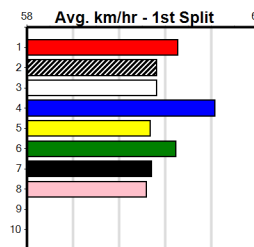

SPORTSBET GO THE BLUE DOG (300+ RANK)

Distance: 450m, Race Type: Grade 5, Total Prizemoney: $1,530
1st: $1,000, 2nd: $320, 3rd: $160, 4th: $50

RIOT AS ONE (3) has been smartly placed in his last 2 starts here and he may be the one to beat with an ounce of luck early. MORAINÉ BALOO (6) showed speed in his solid 390m win here last start and he looks like the danger in this.

Watchdog Tips: 3 6 1 8 Bet: Win 3

VEGA BLACK (NSW)[5] Can race closer to the speed early here, chance. $10.00
Owner(s): M Wallworth
Sire: COSMIC RUMBLE Dam: BLACK EVA
Trainer: Michael Wallworth (New Gisborne)

LEAVE ME IN [5] *** SCRATCHED *** $6.50
Owner(s): D Jarvis
Sire: HOOKSY Dam: LEAVE ME OUT
Trainer: Donald Jarvis (Heathcote)

RIOT AS ONE [5] Good placings in his last two starts, can go close $4.60
Owner(s): B Kinder
Sire: SMOOTH FANCY Dam: BAGO GEM
Trainer: Brenda Kinder (Girgarre)

CRIMSON KIT [5] Resuming, can show early speed, cannot dismiss. $15.00
Owner(s): J Hickey
Sire: FERNANDO BALE Dam: CRIMSON VIXEN
Trainer: John Hickey (Hopetoun Park)

BLACK SERIES (QLD)[5] Good turn of foot once balanced, must respect. $8.00
Owner(s): SEE THE DREAM (SYN), S Buccilli, B Buccilli
Sire: BLACK MAGIC OPAL Dam: VELOCITY BETTINA
Trainer: Peter Frost (Heathcote)

1

2

3

4

5