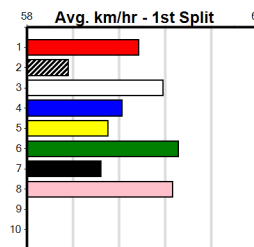

13 RACES TODAY (300+ RANK)

Distance: 390m, Race Type: Maiden, Total Prizemoney: $1,530
1st: $1,000, 2nd: $320, 3rd: $160, 4th: $50

1
11:04AM

(VIC time)

MURRAY RIVER (8) showed good improvement here last start from the same box as he gets today and he may be hard to beat in a race of this nature. TWILIGHT LIZZY (3) has been far from disgraced in recent times and she looks like the danger.

Watchdog Tips: **8** **3** **6** **1** **Bet:** **Quinella 3/8 ($10 for 1000%)**

Form Box	Wgt	Dist	Track	Date	Time	BON	Margin	1st/2nd (Time)	PIR	Checked	Comment	W/R	Split 1	S/P	Grade

1

BE FRANK [M] **Comes into calculations from this draw.**

BK Dog Apr-22 **Sire: FERAL FRANKY Dam: WONDER MISS**

Owner(s): D Shovan **Trainer: David Shovan (Powlett Planes)**

Winning Distances: < 300m (0) 300 - 399m (0) 400 - 499m (0) 500 - 599m (0) 600 - 699m (0) > 700m (0)

Winning Weights:

8th (8)	31.1	425	BEN	R2	26-Sep-24	25.56	24.09	11.00 LISBURN (24.82)	M/225	.	.	.	6.68	$49.50	T3-M
6th (7)	31.3	390	SHP	R2	30-Sep-24	23.21	22.08	4.75L ZESTY BOY (22.88)	M/44	.	.	.	8.75	$57.20	M
F (6)	31.1	425	BEN	R2	09-Oct-24	0.00	23.99	PINK FLAMINGO (24.20)	Q/247	.	VO	.	6.65	$23.30	T3-M
5th (8)	31.5	390	SHP	R2	24-Oct-24	23.29	22.09	12.00 ASTON RIOT (22.49)	Q/45	.	.	.	8.73	$21.30	M
7th (8)	32.0	450	SHP	R3	31-Oct-24	26.98	25.48	9.50L WHERE TO NEXT (26.32)	M/433	.	.	.	6.87	$53.70	T3-M
7th (4)	32.5	450	SHP	R3	07-Nov-24	26.97	25.42	18.00 INSANE (25.72)	S/777	.	.	.	7.12	$41.80	T3-M
5th (5)	32.4	390	SHP	R1	14-Nov-24	23.03	22.08	6.00L RITA MAY (22.63)	M/23	.	.	.	8.64	$37.50	M
4th (4)	32.6	425	BEN	R2	20-Nov-24	25.16	24.19	1.5L BIG RIG (25.05)	Q/111	.	.	.	6.71	$17.70	M

Last 3 wins NOT included above

$8.50

Box History

Bx	1st	2nd	3rd	4th	5th	6th	7th	8th
1								
2					2	1	1	1
3							1	2
4					2			1 1
5						1	2	1
6			1		1		1	2
7	1					2		1
8					1		1	1

Prize Best $960.00
Starts 23.03(5)-14/11/24
Trk/Dts 29-0-1-1
APM 11-0-0-0
316

2

TANZANIA ICON [M] **Slow out and well beaten of late, looks unlikely.**

BK Bitch Oct-22 **Sire: MEPUNGA BLAZER Dam: SERENGETI ICON**

Owner(s): Sullivan Sullivan (SYN), R Sullivan, M Sullivan **Trainer: Robert Sullivan (East Shepparton)**

Winning Distances: < 300m (0) 300 - 399m (0) 400 - 499m (0) 500 - 599m (0) 600 - 699m (0) > 700m (0)

Winning Weights:

5th (3)	29.0	390	SHP	R2	10-Oct-24	23.17	22.16	11.00 WILD SAL (22.40)	M/55	.	.	.	8.86	$16.80	M
6th (4)	29.4	390	SHP	R2	11-Nov-24	23.59	21.77	14.00 FLYING ROCCO (22.65)	Q/87	.	.	.	9.13	$46.10	M
7th (4)	29.3	390	SHP	R1	14-Nov-24	23.72	22.08	16.00 RITA MAY (22.63)	M/88	.	.	.	9.08	$10.90	M
8th (7)	29.2	425	BEN	R2	20-Nov-24	25.60	24.19	8.00L BIG RIG (25.05)	M/888	.	.	.	7.05	$30.50	M

Last 3 wins NOT included above

$15.00

Box History

Bx	1st	2nd	3rd	4th	5th	6th	7th	8th
1								
2								
3					1			
4						1	1	
5								
6								
7								1
8								

Prize Best $0.00
Starts 23.17(3)-10/10/24
Trk/Dts 4-0-0-0
APM 3-0-0-0
0