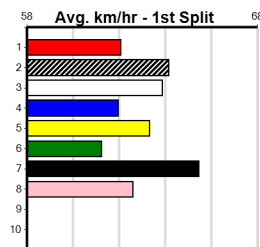

ARTHUR DARRIS (300+ RANK)

Distance: 390m, Race Type: Grade 5, Total Prizemoney: $1,530
1st: $1,000, 2nd: $320, 3rd: $160, 4th: $50

4

11:54AM

(VIC time)

TINKER DAN (8) is well drawn out wide here and he looks hard to hold out in this class. THUNDER PIE (2) has shown good early speed in her recent placings and she could be prominent throughout. ARANDT'S GIRL (3) has claims as well here.

Watchdog Tips:

8

2

3

6

Bet:

Win 8

Form Box	Wgt	Dist	Track	Date	Time	BON	Margin	1st/2nd (Time)	PIR	Checked	Comment	WR	Split 1	S/P	Grade

SEMANTIC QUEEN [5] **$11.00**
May get burnt off early in this, needs some luck.
BK Bitch Jun-20 Sire: BARCIA BALE Dam: SEMANTIC SHIFT Trainer: Jordan Formosa (Heathcote)
Owner(s): J Formosa
Winning Distances: < 300m (0) 300 - 399m (5) 400 - 499m (0) 500 - 599m (0) 600 - 699m (0) > 700m (0)
Winning Weights: 26.7(1) 26.8(1) 27.0(1) 27.1(1) 27.6(1)
5th (5) 29.2 425 BEN R5 26-Mar-24 24.61 23.91 7.00L JAMES'S ENTITY (24.15) M/444 . . . . 6.69 $39.80 5H
7th (6) 29.0 425 BEN R11 10-Apr-24 25.02 24.18 6.50L BLACKJACK TIGER (24.60) Q/787 . . . . 6.88 $19.80 T3-5
4th (7) 29.7 425 BEN R5 17-Apr-24 24.91 24.30 8.50L DETRIOT (24.34) Q/454 . . . . 6.80 $13.00 5
7th (5) 29.2 390 SHP R10 25-Apr-24 23.09 22.31 9.00L BURRA BRICE (22.49) M/777 . . . . 8.76 $25.90 5
7th (5) 29.4 425 BEN R10 01-May-24 25.14 24.35 8.50L MANILA ARTISAN (24.56) M/766 . . . . 6.93 $12.60 5
4th (3) 29.2 390 SHP R12 09-May-24 23.03 22.22 10.00 RIOT AS ONE (22.35) Q/34 . . . . 8.74 $24.50 5
8th (8) 28.6 300 HVL R12 24-May-24 17.58 16.86 7.00L ON THE MINT (17.10) M/6 . . . . 4.09 $10.70 T3-5
7th (4) 28.7 390 SHP R13 14-Nov-24 24.17 22.08 20.00 PERFECT REVENGE (22.82) M/54 . . . SW . 8.91 $16.00 5
Last 3 wins NOT included above
1st (3) 27.1 385 SHP R9 25-Aug-22 22.09 21.96 2.25L AVERY CHARM (22.24) M/11 . . . . 8.23 $1.60 T3-6
1st (2) 27.0 385 SHP R12 12-Sep-22 22.07 21.72 1.5L CHARMING MEEKA (22.18) M/42 . . . . 8.36 $2.60 5
1st (1) 27.6 350 HVL R6 21-Mar-23 19.79 19.07 1.5L HALLEE'S REEF (19.89) M/1 . . . . 6.67 $3.60 5

THUNDER PIE [5] **$4.20**
Good early speed in smart recent placings, danger.
BK Bitch Sep-20 Sire: MY REDEEMER Dam: BLACK PONTIAC Trainer: David Shovan (Powlett Planes)
Owner(s): D Shovan
Winning Distances: < 300m (0) 300 - 399m (3) 400 - 499m (1) 500 - 599m (0) 600 - 699m (0) > 700m (0)
Winning Weights: 27.3(1) 27.7(1) 29.0(1) 29.1(1)
8th (5) 27.6 425 BEN R11 25-Sep-24 24.93 24.05 9.00L DEMON KYSAIAH (24.31) M/888 . . . . 7.45 $36.80 5
7th (7) 27.0 390 SHP R12 30-Sep-24 23.07 22.08 12.00 CRUELLA (22.23) M/777 . . . . 8.89 $82.70 5
6th (4) 27.1 425 BEN R6 09-Oct-24 24.71 23.99 6.50L HARD STYLE ROBBO (24.27) Q/256 . . . . 6.65 $55.80 T3-5
7th (1) 27.0 390 SHP R13 17-Oct-24 22.90 22.22 10.00 LADY AMRON (22.22) M/67 . . . . 8.86 $27.00 T3-5
8th (6) 27.3 390 SHP R11 24-Oct-24 23.10 22.09 15.00 BERN BY (22.09) M/47 . . . . 8.69 $68.20 5
5th (5) 27.4 390 SHP R13 31-Oct-24 22.81 22.11 4.00L VINEGAR CHIPS (22.54) M/55 . . . VO . 8.75 $82.30 T3-5
2nd (1) 27.4 390 SHP R6 14-Nov-24 22.71 22.08 0.10L DAKODA SUNSET (22.70) Q/22 . . . . 8.60 $11.20 5
3rd (3) 27.8 425 BEN R5 20-Nov-24 24.68 24.19 1.25L MINI MINION (24.60) Q/122 . . . . 6.60 $11.90 5
Last 3 wins NOT included above
1st (5) 29.1 390 SHP R4 14-Dec-23 22.62 22.21 1.25L SPOILER ALERT (22.69) Q/11 . . . SW . 8.47 $36.30 7
1st (4) 29.0 390 SHP R10 08-Feb-24 22.75 22.17 0.50L SHE IS SCARLET (22.77) Q/44 . . . . 8.65 $17.20 6G
1st (8) 27.3 390 SHP R5 12-Sep-24 22.48 22.24 1.00L BROADWAY ICON (22.53) Q/11 . . . SW . 8.42 $40.40 5