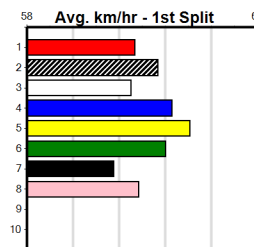

ONE MORE RACE TO GO (300+ RANK)

Distance: 390m, Race Type: Grade 6, Total Prizemoney: $1,530
1st: $1,000, 2nd: $320, 3rd: $160, 4th: $50

BRASTON MISS (8) showed good mid race pace in her handy placing here 3 starts back and she may prove hard to hold out from her favourable draw. TWO REASONS (3) has been racing well enough for this in recent times and he could be the danger.

Watchdog Tips: 8 3 6 1 Bet: Win 8

SHOWGIRL KARA (NSW)[6] Comes into calculations from this draw. $8.00
Owner(s): D Shovan
Winning Distances: < 300m (0) 300 - 399m (1) 400 - 499m (1) 500 - 599m (0) 600 - 699m (0) > 700m (0)
Trainer: David Shovan (Powlett Planes)

RUNNING RIVER [6] Better than his most recent form, keep safe. $12.00
Owner(s): M Davis
Winning Distances: < 300m (0) 300 - 399m (1) 400 - 499m (1) 500 - 599m (0) 600 - 699m (0) > 700m (0)
Trainer: Malcolm Davis (Heathcote)

TWO REASONS [6] Biks Racing well in recent times, major player here. $6.50
Owner(s): UGLIETTA (SYN), J Uglietta, M Uglietta
Winning Distances: < 300m (0) 300 - 399m (2) 400 - 499m (0) 500 - 599m (0) 600 - 699m (0) > 700m (0)
Trainer: Joe Uglietta (Yan Yeau)

GO GIZMO GO [6] Met some handy ones in recent times, place hopes. $15.00
Owner(s): K Howat
Winning Distances: < 300m (0) 300 - 399m (0) 400 - 499m (2) 500 - 599m (0) 600 - 699m (0) > 700m (0)
Trainer: Kenneth Howat (Plumpton)

SLINGSHOT ROXY [6] Can show early speed but place looks best. $10.00
Owner(s): M Lingard
Winning Distances: < 300m (0) 300 - 399m (2) 400 - 499m (0) 500 - 599m (0) 600 - 699m (0) > 700m (0)
Trainer: Maria Lingard (Kilmore)

1

2

3

4

5