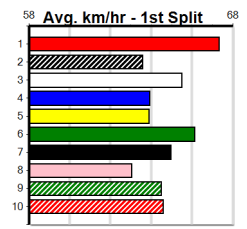

DREAMCHASERS - TICKETS ON SALE NOW

Distance: 400m, Race Type: Grade 5, Total Prizemoney: $2,925 1st: $1,950, 2nd: $600, 3rd: $300, 4th: $75

Watchdog Tips:

0 0 0 0

Bet:

Main race listing table with columns: Form, Box, Weight, Dist, Track, Date, Time, BON, Margin, 1st/2nd (Time), PIR, Checked, Comment, W/R, Split 1, S/P, Grade. Includes race details for URANA RHINO, PARIS CALLING, MIKE'S TIGER, NO DOORS, OLYMPIC HISTORY, SPICY PIPER, ROSS STREET PETE, BLACK PISTOL, GALLOPING SUZIE, and FIRE FEATHER.