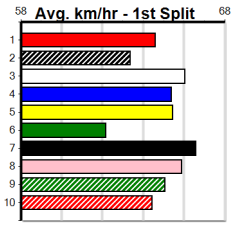

SPORTSBET HT3

Distance: 460m, Race Type: Grade 5 Heat, Total Prizemoney: \$2,925  
1st: \$1,950, 2nd: \$600, 3rd: \$300, 4th: \$75

8  
6:02PM  
(VIC time)

Watchdog Tips: 0 0 0 0 Bet:

Form	Box	Weight	Dist	Track	Date	Time	BON	Margin	1st/2nd (Time)	PIR	Checked	Comment	W/R	Split 1	S/P	Grade	Winning Boxes							
<b>1 BLUE FALCON (NSW)[5]</b>																								
BEED D Oct-21 SENNACHIE GABBY KEEPING																								
Trainer: Justin Bowman (Kilmany)																								
1st (6) 30.7 520 RIC R6 20-Sep-24 29.52 29.52 9.50LCAIT ROD'S PEARL (30.17) 1111 1111 4.34 \$2.20 X45																								
2nd (1) 30.7 520 WPK R11 28-Sep-24 29.88 29.47 5.50LSAMMY ETHAN (29.50) 622 622 5.56 \$3.50 5																								
5th (7) 30.6 520 WPK R5 03-Oct-24 29.89 29.40 6.50LTALK ABOUT CLASS (29.45) 654 654 5.49 \$3.50 X34																								
5th (1) 30.4 520 WPK R10 19-Oct-24 30.72 29.58 17.00LTYLER FLY HIGH (29.58) 326 326 5.52 \$4.60 5																								
Owner(s): M Henderson																								
<b>2 WANDANA LAD [5]</b>																								
BK D Jun-21 ASTON DEE BEE MISS MORRISSET																								
Trainer: Garry Johnson (Chum Creek)																								
2nd (8) 31.3 400 WGL R6 04-Oct-24 22.74 22.71 0.50LHOLTORF BALE (22.71) M/22 . . . 8.39 \$2.30 T3-5																								
3rd (2) 31.3 460 WGL R8 11-Oct-24 26.08 25.95 2.00LNO MORE GAMES (25.95) Q/134 . . . W 6.56 \$43.90 X45																								
1st (4) 31.3 515 SAP R9 21-Oct-24 29.98 29.38 1.00LPENNY'S JADE (30.05) M/1211 . . . W 5.13 \$10.30 5NP																								
7th (4) 31.7 515 SAP R11 28-Oct-24 30.59 29.42 12.00LBRUCE INTENTION (29.79) M/5766 . . . 5.25 \$5.60 5NP																								
Owner(s): G Johnson																								
<b>3 DISHY DI [5]</b>																								
BK B Feb-22 BERNARDO SILVER SALUTE																								
Trainer: Donald Rhodes (Heyfield)																								
8th (2) 33.0 350 HVL R8 09-Aug-24 20.06 19.57 7.00LCRACKERJACK JET (19.58) M/5 . . . 6.72 \$2.20 T3-5																								
1st (8) 33.0 350 HVL R3 15-Sep-24 19.63 19.34 2.50LNOT FORGIVEN (19.79) M/3 . . . 6.56 \$4.20 5																								
1st (1) 33.1 460 WGL R8 26-Sep-24 25.80 25.80 4.00LCAPTURE MY SOUL (26.07) M/111 . . . 6.46 \$1.20 T3-5																								
2nd (4) 32.9 460 WGL R8 08-Oct-24 26.16 25.73 2.25LBLUEBELLE COLOUR (26.01) M/433 . . . 6.66 \$2.80 5																								
Owner(s): D Rhodes																								
<b>4 SPRING COIN (SA)[5]</b>																								
BK D Jan-22 SPRING BRIDGE SPRING HALO																								
Trainer: Mark Delbridge (Balliang)																								
1st (1) 33.1 525 MEA R9 12-Oct-24 30.18 29.95 0.75LPAW WHISTLER (30.22) Q/2211 . SW . 5.13 \$6.60 5																								
6th (8) 33.2 515 SAN R2 17-Oct-24 30.00 29.22 9.50LWHISKY TRIP (29.34) M/5776 . . . 5.21 \$22.40 5																								
4th (7) 33.2 515 SAN R11 24-Oct-24 29.78 29.13 3.00LTANGELA BALE (29.57) S/4333 . . . 5.16 \$17.20 5																								
2nd (3) 33.2 525 MEP R8 30-Oct-24 30.54 29.86 3.75LBALLAN BRUMBY (30.29) M/4432 . . . 5.26 \$3.20 X45																								
Owner(s): G Black																								
<b>5 FILL YOUR BOOTS [5]</b>																								
BD D Oct-22 FERNANDO BALE ACCUSED																								
Trainer: David Crawford (Pearcedale)																								
2nd (3) 30.2 460 WGL R8 20-Sep-24 25.94 25.89 0.75LRAVEN PETER (25.89) M/233 . SW . 6.55 \$23.30 GL																								
3rd (1) 30.1 515 SAN R4 26-Sep-24 29.85 29.29 1.00LRAVEN PETER (29.79) M/3224 . SW . 5.12 \$1.90 5																								
2nd (8) 30.1 510 SLE R5 02-Oct-24 28.93 28.65 1.75LBEAR HAND (28.82) M/333 . . . 9.30 \$2.10 RWH																								
2nd (6) 30.3 400 WGL R5 29-Oct-24 22.75 22.29 2.75LMORE BEER PLEASE (22.57) M/34 . . . 8.47 \$1.80 5																								
Owner(s): R Thompson																								
<b>6 CALIMO [5]</b>																								
BK D Jun-21 ASTON DEE BEE MADALIA MAGGIE																								
Trainer: John Connor (Rosedale)																								
5th (2) 35.1 460 WGL R6 08-Oct-24 26.59 25.73 8.50LTHIS TRAIN (26.00) M/778 . . . 6.77 \$8.30 X45																								
1st (7) 35.0 435 SLE R11 13-Oct-24 24.38 24.07 2.00LBURN ALONG (24.51) M/734 . . . 5.40 \$4.00 5																								
4th (7) 35.2 515 SAP R8 21-Oct-24 29.78 29.38 3.75LMEPUNGA OLLIE (29.53) M/4533 . . . 5.16 \$14.80 X45																								
1st (7) 35.1 515 SAP R4 28-Oct-24 29.79 29.42 3.5LYAMANU BALE (30.03) M/2221 . . . 5.19 \$5.80 5																								
Owner(s): J Connor																								
<b>7 SAILPLANE [5]</b>																								
RBD D Sep-21 DESTINI FIREBALL DESTINI CATALINA																								
Trainer: Paul Ellul (Noble Park North)																								
3rd (8) 31.9 350 HVL R6 06-Oct-24 19.62 19.34 1.25LROB THE BUTCHER (19.54) M/2 . . . 6.55 \$1.60 5																								
6th (3) 32.1 350 HVL R6 13-Oct-24 19.26 19.03 3.5LTASTE OF HELL (19.03) M/7 . . . 6.60 \$4.70 5																								
1st (1) 32.2 350 HVL R8 20-Oct-24 19.74 19.25 0.75LHIERARCHY (19.78) M/1 . SW . 6.57 \$1.80 5H																								
6th (4) 32.1 350 HVL R8 27-Oct-24 19.41 19.12 2.25LOUR REGARDS (19.27) M/4 . . . 6.56 \$12.20 5F																								
Owner(s): RIVERWALK (SYN), A Palmer, J Rinaldi, E Rinaldi																								
<b>8 PAW REX (NSW)[5]</b>																								
BE D Jan-23 BERNARDO DYNA GARNER																								
Trainer: Mark Delbridge (Balliang)																								
1st (3) 31.7 450 BAL R6 25-Sep-24 25.61 25.40 1.00LSWIFT VODKA (25.67) M/422 . . . 6.66 \$2.90 5																								
8th (4) 31.6 460 GEL R9 04-Oct-24 27.10 25.69 17.00LVERDI (25.92) M/478 . . . 6.67 \$6.20 X45																								
2nd (2) 31.7 460 GEL R8 18-Oct-24 26.17 26.00 0.75LSHANLYN SCOUT (26.13) M/111 . . . 6.68 \$3.30 5																								
1st (3) 31.7 425 BEN R9 25-Oct-24 23.99 23.88 0.25LSOFIA RIOT (24.00) M/111 . . . 6.53 \$3.80 5																								
Owner(s): B Wheeler																								
<b>9 PLAYBACK [5] Res.</b>																								
BK D Oct-22 PLAYLIST VALLEY REAPER																								
Trainer: Phillip Pollutro (Morwell)																								
1st (1) 33.8 400 WGL R3 12-Sep-24 22.86 22.86 3.00LOLYMPIC HISTORY (23.07) M/22 . . . 8.47 \$3.90 T3-6																								
3rd (5) 34.1 350 HVL R10 22-Sep-24 19.44 18.92 3.25LCAROLYN'S JOY (19.22) S/4 . . . 6.61 \$19.00 5																								
3rd (3) 33.9 460 WGL R7 27-Sep-24 26.29 25.65 6.50LCAPRICORN ONE (25.84) M/455 . SW . 6.57 \$8.80 RW																								
4th (8) 33.9 460 WGL R8 11-Oct-24 26.20 25.95 3.75LNO MORE GAMES (25.95) M/843 . . . 6.75 \$11.80 X45																								
Owner(s): P Pollutro																								
<b>10 BANKRUPT [5] Res.</b>																								
BK D Dec-20 KONOMI CALL ME BUBBLES																								
Trainer: Ian Dann (Whitelaw)																								
3rd (7) 35.5 460 WGL R7 08-Oct-24 26.12 25.73 2.00LLYNDL SAID NO (25.99) Q/113 . . . 6.54 \$7.80 5																								
4th (1) 35.2 435 SLE R11 16-Oct-24 25.05 24.34 11.00LBURN ALONG (24.34) M/655 . . . 5.39 \$25.20 5																								
7th (8) 35.5 460 WGL R8 22-Oct-24 26.66 25.79 13.00LSMOOTH S/757 . . . 6.77 \$53.60 X45																								
5th (5) 35.4 460 WGL R7 29-Oct-24 26.74 25.86 7.00LINTERNATIONAL AFFAIRS (26.27) M/454 . . . 6.71 \$9.80 5																								
Owner(s): J Rennie																								