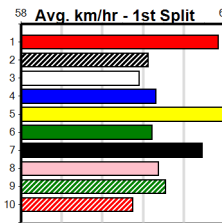

PAUA OF BUDDY AT STUD

Distance: 400m, Race Type: Mixed 6/7, Total Prizemoney: $2,925
1st: $1,950, 2nd: $600, 3rd: $300, 4th: $75

Watchdog Tips: 0 0 0 0 Bet:

Table with columns: Form, Box, Weight, Dist, Track, Date, Time, BON, Margin, 1st/2nd (Time), PIR, Checked, Comment, W/R, Split 1, S/P, Grade. Rows include race details for 10 different horses and their results.