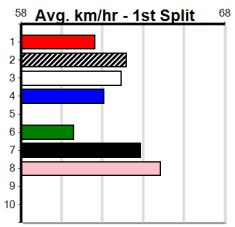

Warragul

GRV DISTANCE RACING (0-4 WINS)

Distance: 680m, Race Type: Restricted Win, Total Prizemoney: $3,940

1st: $2,640, 2nd: $815, 3rd: $410, 4th: $75

4

4:34PM

(VIC time)

Watchdog Tips: **0 0 0 0** **Bet:** .