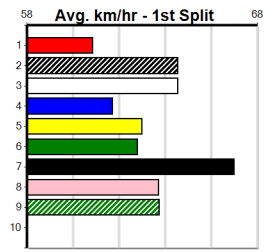

Watchdog Tips:

Bet:

Table with columns: Form Box, Wgt, Dist, Track, Date, Time, BON, Margin, 1st/2nd (Time), PIR, Checked, Comment, W/R, Split 1, S/P, Grade.

HELL RAIDER [6]
BK Dog May-21 Sire: PINDARI EXPRESS Dam: NATIONAL GIRL
Owner(s): N Barnett
Winning Distances: < 300m (0) 300 - 399m (0) 400 - 499m (2) 500 - 599m (0) 600 - 699m (0) > 700m (0)
Winning Weights: 36.9(1) 37.3(1)
5th (7) 36.4 435 SLE R4 12-May-24 25.28 24.08 9.00L DR. FARRAH (24.67) M/456 . . . 5.44 $30.60 RWH
5th (5) 37.0 435 SLE R10 26-May-24 25.38 24.46 7.50L SOUTHERN LAW (24.86) M/655 . . . 5.47 $8.60 6G
8th (6) 37.1 460 GEL R2 01-Jun-24 27.26 25.64 19.00 RUXTON FLAME (25.99) M/787 . . . 7.08 $65.50 X67
2nd (6) 37.2 460 WGL R7 13-Jun-24 26.54 26.03 0.025 MIRA BALE (26.53) M/566 . . . 7.03 $10.40 X67
7th (5) 37.2 460 WGL R6 18-Jun-24 26.41 25.51 6.50L WHATEVER TESS (25.96) M/555 . . . 6.74 $49.50 RWH
6th (4) 37.1 460 WGL R9 01-Oct-24 26.72 25.54 15.00 FLAMING WHEELS (25.73) M/455 . . . 6.67 $144.90 RWH
6th (6) 37.1 435 SLE R4 06-Oct-24 25.14 24.16 10.00 DR. ASHER (24.46) S/777 . . . SW . 5.52 $132.40 SH
7th (6) 37.6 435 SLE R3 13-Oct-24 25.29 24.07 12.00 MISS PATSY (24.45) M/766 . . . V5 . 5.58 $57.20 X67
Last 3 wins NOT included above
1st (8) 36.9 460 WGL R2 12-Sep-23 26.40 25.84 0.75L MAYAN CHIEF (26.43) M/211 . . . SW . 6.63 $47.20 M
1st (7) 37.3 460 WGL R7 26-Oct-23 26.33 26.27 1.75L GOOD DEED (26.44) M/111 . . . . . 6.68 $3.00 X67

Box History table for HELL RAIDER [6] showing performance across different boxes and splits.

ASTON AMISHA [6]
BK Bitch Jul-22 Sire: ASTON RUPEE Dam: ASTON PEREGRINE
Owner(s): R Borda
Winning Distances: < 300m (0) 300 - 399m (2) 400 - 499m (0) 500 - 599m (0) 600 - 699m (0) > 700m (0)
Winning Weights: 30.2(1) 30.3(1)
2nd (4) 30.3 390 WBL R4 05-Sep-24 22.35 22.00 1.5L NO RIGHT TURNS (22.26) M/23 . . . . . 8.97 $3.40 RWH
6th (3) 30.3 390 WBL R5 12-Sep-24 22.46 21.89 3.75L MAC AND CHEESE (22.21) M/78 . . . . . 8.86 $16.80 RWF
5th (2) 30.6 400 GEL R10 20-Sep-24 23.21 22.35 6.50L GO ME GO (22.79) M/65 . . . . . 8.78 $3.70 X67H
2nd (7) 30.5 400 GEL R10 27-Sep-24 22.72 22.22 0.25L IMPOSTER (22.70) M/41 . . . . . 8.57 $2.40 X67
2nd (1) 30.3 410 HOR R10 05-Oct-24 23.81 23.32 2.75L PAW OLYMPIA (23.62) M/22 . . . . . 10.64 $2.40 6G
2nd (2) 30.3 450 BAL R10 09-Oct-24 25.53 25.19 1.00L PAW QUARK (25.46) M/222 . . . . . 6.66 $13.10 X67
3rd (2) 30.6 450 BAL R11 16-Oct-24 25.65 25.02 3.25L PAW QUARK (25.43) M/333 . . . . . 6.61 $5.10 RW
4th (8) 31.1 460 GEL R1 25-Oct-24 26.68 25.63 8.00L HONEY ZEN (26.13) M/543 . . . . . 6.68 $11.50 SH
Last 3 wins NOT included above
1st (7) 30.2 390 BAL R2 18-Aug-24 22.49 22.21 6.50L IVORY NARWHAL (22.92) M/11 . . . . . SW . 8.46 $1.80 T3-M
1st (2) 30.3 390 SHP R3 29-Aug-24 22.11 22.11 5.50L CHICKEN BURGER (22.47) Q/11 . . . . 8.44 $3.00 7

Box History table for ASTON AMISHA [6] showing performance across different boxes and splits.