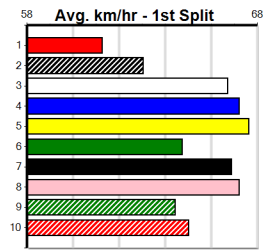

MC GRAFIX & SIGNS

Distance: 460m, Race Type: Mixed 4/5, Total Prizemoney: $3,360
1st: $2,250, 2nd: $690, 3rd: $345, 4th: $75

Watchdog Tips:

Bet:

Table with columns: Form Box, Wgt, Dist, Track, Date, Time, BON, Margin, 1st/2nd (Time), PIR, Checked, Comment, WR, Split 1, S/P, Grade

HARRY THE HOOD [5]
BK Dog Jan-22 Sire: HOUDINI BOY Dam: MIGNON
Owner(s): S Nagy
Trainer: Steve Nagy (Traralgon)
ENG SLE 2024-11-03
Winning Distances: < 300m (0) 300 - 399m (2) 400 - 499m (1) 500 - 599m (2) 600 - 699m (0) > 700m (0)
Winning Weights: 32.8(1) 33.7(1) 34.0(1) 34.1(2)
Box History table and Prize Best Starts table included.

MIGHTY HERCULES [5]
RF Dog Feb-21 Sire: BERNARDO Dam: MIGHTY MATILDA
Owner(s): J Brown
Trainer: John Brown (Nyora)
ENG WGL 2024-11-01
Winning Distances: < 300m (0) 300 - 399m (2) 400 - 499m (5) 500 - 599m (1) 600 - 699m (0) > 700m (0)
Winning Weights: 37.8(1) 38.2(2) 38.3(1) 38.5(1) 38.8(1) 38.9(1) 40.4(1)
Box History table and Prize Best Starts table included.

DEWANA PAYOUT [5]
BK Dog May-21 Sire: FERNANDO BALE Dam: DEWANA CLASSIC
Owner(s): DOZUS TWO (SYN), B Dewan, M Dewan
Trainer: Brendan Dewan (Carrum Downs)
ENG WGL 2024-11-01
Winning Distances: < 300m (0) 300 - 399m (0) 400 - 499m (0) 500 - 599m (2) 600 - 699m (4) > 700m (0)
Winning Weights: 30.9(1) 31.6(1) 32.3(1) 32.4(1) 32.7(1) 33.1(1)
Box History table and Prize Best Starts table included.

GREMLIN [5]
BEBD Dog Feb-21 Sire: FERNANDO BALE Dam: NAUGHTY CAZZA
Owner(s): HUNTER RACING (SYN), A Hunter, B Hunter, C Hunter
Trainer: Thomas Currie (Drouin)
Winning Distances: < 300m (0) 300 - 399m (0) 400 - 499m (7) 500 - 599m (1) 600 - 699m (0) > 700m (0)
Winning Weights: 30.0(1) 30.1(1) 30.2(1) 30.3(2) 30.4(1) 30.5(1) 30.9(1)
Box History table and Prize Best Starts table included.

URANA MUFFIN [5]
BK Bitch May-22 Sire: FERNANDO BALE Dam: MA'S PLUM JAM
Owner(s): S Mallia
Trainer: Simon Mallia (Nyora)
Winning Distances: < 300m (0) 300 - 399m (1) 400 - 499m (5) 500 - 599m (0) 600 - 699m (0) > 700m (0)
Winning Weights: 23.7(2) 24.0(1) 24.1(1) 24.2(1) 24.6(1)
Box History table and Prize Best Starts table included.

1

2

3

4

5