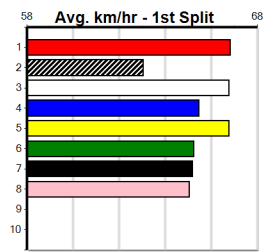

RSN GREY AREAS - WEDNESDAY & FRIDAY

Distance: 400m, Race Type: Free For All, Total Prizemoney: $3,360
1st: $2,250, 2nd: $690, 3rd: $345, 4th: $75

Watchdog Tips:

Bet:

Table with columns: Form Box, Wgt, Dist, Track, Date, Time, BON, Margin, 1st/2nd (Time), PIR, Checked, Comment, W/R, Split 1, S/P, Grade

LET'S WIN OLLIE (NSW)[4]
BK Dog May-22 Sire: WOW Dam: LET'S WIN MEISHA
Owner(s): E Burrett
Trainer: Jason Sharp (Lara)
Winning Distances: < 300m (0) 300 - 399m (5) 400 - 499m (7) 500 - 599m (0) 600 - 699m (0) > 700m (0)
Box History table and Prize Best Starts table included.

ART THE CLOWN [3]
BK Dog Apr-22 Sire: BEAST UNLEASHED Dam: SLINGSHOT ANGEL
Owner(s): B Sargent
Trainer: Rosalie Kerr (Caldermeade)
Winning Distances: < 300m (0) 300 - 399m (4) 400 - 499m (5) 500 - 599m (0) 600 - 699m (0) > 700m (0)
Box History table and Prize Best Starts table included.

BETTER BANJO [4]
WBK Dog Feb-22 Sire: FERNANDO BALE Dam: BRING YOUR BANJO
Owner(s): A Davis
Trainer: Lisa Davis (Tralalgon)
Winning Distances: < 300m (0) 300 - 399m (10) 400 - 499m (4) 500 - 599m (0) 600 - 699m (0) > 700m (0)
Box History table and Prize Best Starts table included.

CELTIC BOUY [3]
BK Dog May-20 Sire: KEYBOW Dam: BOGIE CLASSIC
Owner(s): S Van oirschot
Trainer: Steven Van oirschot (Moe South)
Winning Distances: < 300m (0) 300 - 399m (3) 400 - 499m (6) 500 - 599m (0) 600 - 699m (0) > 700m (0)
Box History table and Prize Best Starts table included.

LIGHTNING JEWEL [2]
BK Bitch Dec-21 Sire: FERNANDO BALE Dam: ELUSIVE JEWEL
Owner(s): N Beltran
Trainer: Max Cameron (Cranbourne)
Winning Distances: < 300m (0) 300 - 399m (7) 400 - 499m (10) 500 - 599m (0) 600 - 699m (0) > 700m (0)
Box History table and Prize Best Starts table included.

1

2

3

4

5