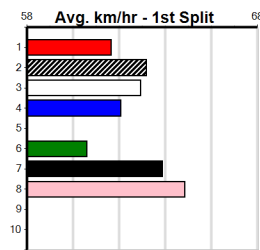

GRV DISTANCE RACING (0-4 WINS)

Distance: 680m, Race Type: Restricted Win, Total Prizemoney: $3,940
1st: $2,640, 2nd: $815, 3rd: $410, 4th: $75

Watchdog Tips: ☐ ☐ ☐ ☐

Bet: ☐

Form Box Wgt Dist Track Date Time BON Margin 1st/2nd (Time) PIR Checked Comment WR Split 1 S/P Grade

WATCHING OVER (NSW)[M]

RF Dog May-21 Sire: KIWONA MON MANNY Dam: ZIPPING KENDRA Trainer: Grant Masterson (Tyabb)

Owner(s): G Masterson
Winning Distances: < 300m (0) 300 - 399m (0) 400 - 499m (0) 500 - 599m (0) 600 - 699m (0) > 700m (0)
Winning Weights:

8th (3)	30.5	595	SAP	R3	24-Jun-24	35.81	34.75	16.00	FIRST CRACK (34.75)	S/8888	.	SW	.	10.13	$98.20	RW
7th (8)	30.2	595	SAP	R4	22-Jul-24	36.10	34.51	13.00	CHARLI MARLEY (35.25)	S/7777	.	.	.	10.09	$13.00	RW
5th (2)	30.4	460	WGL	R2	15-Aug-24	26.89	25.97	13.00	LUNA MIKADO (26.02)	M/888	.	.	.	7.19	$67.00	T3-M
2nd (2)	30.1	595	SAP	R3	19-Aug-24	35.29	34.53	2.25L	RAVEN OWEN (35.15)	S/6322	.	.	.	10.00	$99.40	RW
5th (6)	31.0	460	GEL	R3	01-Oct-24	26.98	26.08	8.50L	PAW SAMUEL (26.40)	S/886	.	.	.	7.19	$66.10	M
4th (4)	31.4	596	GEL	R2	07-Oct-24	35.51	34.63	13.00	MEPUNGA INFRARED (34.63)	M/5344	.	.	.	9.72	$31.90	RW
2nd (8)	31.9	595	SAP	R9	14-Oct-24	35.40	35.22	2.25L	BLACK IN STYLE (35.24)	M/6322	.	.	.	9.82	$39.60	RW
5th (4)	31.8	715	SAP	R5	21-Oct-24	42.95	42.32	9.00L	LIVEABLE (42.32)	M/6555	.	.	.	6.60	$66.70	RW

Last 3 wins NOT included above

Box	1st	2nd	3rd	4th	5th	6th	7th	8th
1								
2	1			1	1		1	
3				1	2			1
4				1	1			1
5								1
6				1	1			
7					1			
8	1				1			1

Prize Best	$2067.50
Starts	FSTD
Trk/Dts	18-0-2-0
APM	0-0-0-0
APM	1386

CHIRP THIRD [5]

F Dog Feb-22 Sire: SUPERIOR PANAMA Dam: ASH STAR Trainer: Denver Melder (Darley)

Owner(s): D Melder
Winning Distances: < 300m (0) 300 - 399m (0) 400 - 499m (1) 500 - 599m (1) 600 - 699m (1) > 700m (0)
Winning Weights: 30.4(1) 30.5(1) 30.7(1)

5th (1)	30.7	596	GEL	R6	27-Jul-24	35.30	34.52	12.00	TULLY LUNA (34.52)	M/5555	.	.	.	9.77	$24.50	X45
3rd (4)	30.8	600	MEP	R7	07-Aug-24	35.22	34.74	7.00L	MCIVOR ALFY (34.74)	M/3333	.	.	.	9.52	$7.00	RW
7th (4)	31.1	600	MEP	R8	14-Aug-24	35.38	34.61	12.00	SUNNYSIDE JO (34.61)	M/7777	.	.	.	9.52	$27.80	X45
2nd (3)	31.1	545	BAL	R8	18-Aug-24	31.72	31.46	4.00L	QUICK BISCUIT (31.46)	M/6665	.	.	.	7.02	$4.00	T3-5
2nd (4)	31.0	545	BAL	R8	06-Sep-24	31.56	31.32	3.5L	BREAKDOWN (31.32)	M/5554	.	.	.	7.10	$3.10	5
5th (2)	31.0	730	MEP	R8	11-Sep-24	43.82	43.31	7.50L	GALACTIC SPARTAN (43.31)	M/3333	.	.	.	5.08	$43.60	5
6th (4)	31.3	660	BAL	R5	18-Sep-24	39.14	39.09	0.75L	CANYA VIVI (39.09)	Q/7764	.	.	.	13.65	$10.60	RW
3rd (1)	31.3	730	MEP	R5	25-Sep-24	43.64	43.45	2.75L	VISTA ARGON (43.45)	M/6433	.	.	.	5.18	$14.50	RW

Last 3 wins NOT included above

Box	1st	2nd	3rd	4th	5th	6th	7th	8th
1			2		1	1		
2		1			2	3		
3		1			1			
4	1	1	1		2	1	1	1
5	1	1		1				2
6	1	1						1
7			1			3		
8			1	1	2			

Prize Best	$9850.00
Starts	FSTD
Trk/Dts	36-3-5-5
APM	0-0-0-0
APM	3960