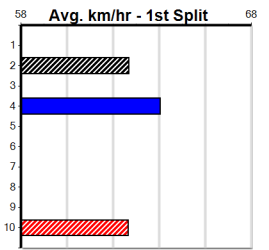

**Track Record:**

Distance	Time	Greyhound	Date Set
400m	21.999	PAUA OF BUDDY	14-Sep-21
460m	25.187	SHIMA SHINE	08-Jan-21
680m	38.579	DYNA CHANCER	12-Jan-19

**Warragul**

**TRACK INFO**  
 Track Circumference: 630m  
 Inside Top Turn: 95m  
 Track Width: 5.5-7.5m  
 Inside Home Turn: 62m