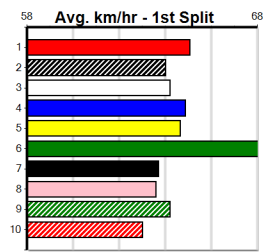

SPORTSBET HT2

Distance: 460m, Race Type: Grade 5 Heat, Total Prizemoney: $2,925
1st: $1,950, 2nd: $600, 3rd: $300, 4th: $75

Watchdog Tips:

Bet:

Table with columns: Form Box, Wgt, Dist, Track, Date, Time, BON, Margin, 1st/2nd (Time), PIR, Checked, Comment, W/R, Split 1, S/P, Grade

SODA APACHE [5]
RF Dog Aug-20 Sire: FERNANDO BALE Dam: IRELAND'S FORCE
Owner(s): Fluffy Side Up (SYN), A Onley, P Onley
Trainer: Geoffrey Dalton (Hazelwood Nort)
Winning Distances: < 300m (0) 300 - 399m (0) 400 - 499m (2) 500 - 599m (9) 600 - 699m (0) > 700m (0)
Box History table and Prize Best Starts table included.

HARTNEY [5]
BE Dog Apr-22 Sire: FERAL FRANKY Dam: ALL INN AVA
Owner(s): M Carruthers
Trainer: Chloe Vandemaat (Healesville)
Winning Distances: < 300m (0) 300 - 399m (4) 400 - 499m (7) 500 - 599m (0) 600 - 699m (0) > 700m (0)
Box History table and Prize Best Starts table included.

NEED YOU NOW [5]
BK Dog Dec-21 Sire: JS FLAMIN ACE Dam: LITTLE BIT SWEET
Owner(s): Flight Facilities (SYN), R Wagenaar, A Wagenaar
Trainer: Justin Bowman (Kilmany)
Winning Distances: < 300m (0) 300 - 399m (0) 400 - 499m (8) 500 - 599m (2) 600 - 699m (0) > 700m (0)
Box History table and Prize Best Starts table included.

ASTRONOMICA [5]
BK Dog Jun-21 Sire: ASTON DEE BEE Dam: MISS MORRISSET
Owner(s): G Johnson
Trainer: Garry Johnson (Chum Creek)
Winning Distances: < 300m (0) 300 - 399m (3) 400 - 499m (6) 500 - 599m (1) 600 - 699m (0) > 700m (0)
Box History table and Prize Best Starts table included.

PLAY THE VICTIM [5]
BK Dog May-21 Sire: HARD STYLE RICO Dam: DYNA QUOTA
Owner(s): TWO BRANDO'S (SYN), S Brandon, D Brandon, D Atkin
Trainer: Debra Brandon (Cranbourne East ENG WGL 2024-11-01)
Winning Distances: < 300m (0) 300 - 399m (3) 400 - 499m (7) 500 - 599m (2) 600 - 699m (0) > 700m (0)
Box History table and Prize Best Starts table included.