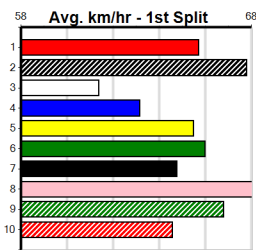

PHOTO MAN AT STUD

Distance: 400m, Race Type: Mixed 4/5, Total Prizemoney: $3,360
1st: $2,250, 2nd: $690, 3rd: $345, 4th: $75

Watchdog Tips:

Bet:

Table with columns: Form Box, Wgt, Dist, Track, Date, Time, BON, Margin, 1st/2nd (Time), PIR, Checked, Comment, WR, Split 1, S/P, Grade.

Hot Scotch [4]
BD Dog Nov-20 Sire: HOOKED ON SCOTCH Dam: ZALL GOOD
Owner(s): M Brown
Trainer: Ian Dann (Whitelaw)
Box History table and Prize Best Starts table included.

Aston Baht [4]
RBD Bitch Jun-22 Sire: COLLISION Dam: ASTON RHONE
Owner(s): R Borda
Trainer: Nicole Lund (Longwarry)
Box History table and Prize Best Starts table included.

Xatu Bale (NSW)[5]
BK Dog Apr-21 Sire: FERAL FRANKY Dam: DYNA CARMEN
Owner(s): S Northway
Trainer: Susan Northway (Heyfield)
Box History table and Prize Best Starts table included.

Our Mabel [5]
BD Bitch Oct-21 Sire: FERNANDO BALE Dam: COURTING
Owner(s): J Gieschen
Trainer: Jennifer Gieschen (Valencia Cree)
Box History table and Prize Best Starts table included.

Our Yogi [5]
BE Dog Oct-21 Sire: FERNANDO BALE Dam: COURTING
Owner(s): J Gieschen
Trainer: Jennifer Gieschen (Valencia Cree)
Box History table and Prize Best Starts table included.