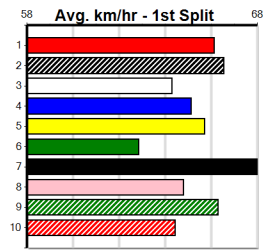

SPORTSBET HT3

Distance: 460m, Race Type: Grade 5 Heat, Total Prizemoney: $2,925
1st: $1,950, 2nd: $600, 3rd: $300, 4th: $75

Watchdog Tips: [ ] [ ] [ ] [ ] Bet: [ ]

Form Box Wgt Dist Track Date Time BON Margin 1st/2nd (Time) PIR Checked Comment WR Split 1 S/P Grade

BLUE FALCON (NSW)[5]
Owner(s): M Henderson
Sire: SENNACHIE Dam: GABBY KEEPING
Trainer: Justin Bowman (Kilmany)
Winning Distances: < 300m (0) 300 - 399m (1) 400 - 499m (5) 500 - 599m (8) 600 - 699m (0) > 700m (0)
Winning Weights: 29.8(1) 30.1(3) 30.2(4) 30.3(2) 30.4(2) 30.5(1) 30.7(1)
Box History table and Prize Best Starts table included.

WANDANA LAD [5]
Owner(s): G Johnson
Sire: ASTON DEE BEE Dam: MISS MORRISSET
Trainer: Garry Johnson (Chum Creek)
Winning Distances: < 300m (0) 300 - 399m (5) 400 - 499m (3) 500 - 599m (2) 600 - 699m (0) > 700m (0)
Winning Weights: 30.5(1) 30.9(1) 31.2(1) 31.3(1) 31.4(2) 31.6(2) 31.8(1) 32.0(1)
Box History table and Prize Best Starts table included.

DISHY DI [5]
Owner(s): D Rhodes
Sire: BERNARDO Dam: SILVER SALUTE
Trainer: Donald Rhodes (Heyfield)
Winning Distances: < 300m (0) 300 - 399m (1) 400 - 499m (1) 500 - 599m (3) 600 - 699m (0) > 700m (0)
Winning Weights: 31.7(1) 32.0(1) 32.4(1) 33.0(1) 33.1(1)
Box History table and Prize Best Starts table included.

SPRING COIN (SA)[5]
Owner(s): G Black
Sire: SPRING BRIDGE Dam: SPRING HALO
Trainer: Mark Delbridge (Balliang)
Winning Distances: < 300m (0) 300 - 399m (0) 400 - 499m (2) 500 - 599m (3) 600 - 699m (0) > 700m (0)
Winning Weights: 32.9(1) 33.1(2) 33.2(1) 33.9(1)
Box History table and Prize Best Starts table included.

FILL YOUR BOOTS [5]
Owner(s): R Thompson
Sire: FERNANDO BALE Dam: ACCUSED
Trainer: David Crawford (Pearcedale)
Winning Distances: < 300m (0) 300 - 399m (0) 400 - 499m (1) 500 - 599m (2) 600 - 699m (0) > 700m (0)
Winning Weights: 29.7(1) 30.3(2)
Box History table and Prize Best Starts table included.