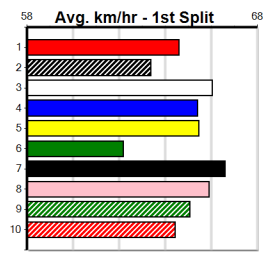

G'DAY CHEF CATERERS

Distance: 400m, Race Type: Grade 5, Total Prizemoney: $2,925
1st: $1,950, 2nd: $600, 3rd: $300, 4th: $75

Watchdog Tips:

Bet:

Form Box Wgt Dist Track Date Time BON Margin 1st/2nd (Time) PIR Checked Comment W/R Split 1 S/P Grade

MISTY AMY [5] BK Bitch May-20 Sire: ZIPPING GARTH Dam: ZIPPING RUBY Trainer: Ronald Wood (Warragul)
Winning Distances: < 300m (0) 300 - 399m (3) 400 - 499m (7) 500 - 599m (0) 600 - 699m (0) > 700m (0)
Winning Weights: 25.8(2) 26.1(1) 26.8(1) 27.2(1) 27.5(1) 27.6(2) 27.8(1) 27.9(1)
Last 3 wins NOT included above

FREE FALLING [5] RF Dog Feb-21 Sire: BERNARDO Dam: RADIANT ANGEL Trainer: Corey Mackie (Tooradin)
Winning Distances: < 300m (0) 300 - 399m (2) 400 - 499m (6) 500 - 599m (0) 600 - 699m (0) > 700m (0)
Winning Weights: 31.9(1) 32.0(1) 32.2(1) 32.4(2) 32.7(1) 32.8(1) 32.9(1)
Last 3 wins NOT included above

MAC AND CHEESE [5] F Dog Nov-22 Sire: FERAL FRANKY Dam: JUNK FOOD JUNKIE Trainer: Jason Sharp (Lara)
Winning Distances: < 300m (0) 300 - 399m (1) 400 - 499m (4) 500 - 599m (0) 600 - 699m (0) > 700m (0)
Winning Weights: 31.2(1) 31.5(1) 31.6(2) 31.7(1)
Last 3 wins NOT included above

MINI MILKY [5] LTF Bitch Feb-23 Sire: KOBLENZ Dam: MISS MOLLY LEE Trainer: Nick Lecchino (Lethbridge)
Winning Distances: < 300m (0) 300 - 399m (2) 400 - 499m (1) 500 - 599m (0) 600 - 699m (0) > 700m (0)
Winning Weights: 26.7(1) 26.8(2)
Last 3 wins NOT included above

RADEBE [5] BK Dog Nov-20 Sire: ZAMBORA BROCKIE Dam: MISS DEE MEADOWS Trainer: Steven Van oirschot (Moe South)
Winning Distances: < 300m (0) 300 - 399m (4) 400 - 499m (7) 500 - 599m (0) 600 - 699m (0) > 700m (0)
Winning Weights: 31.2(1) 31.6(1) 31.7(1) 31.8(1) 32.0(1) 32.6(1) 32.8(1) 33.1(1) 33.3(1) 33.5(1) 33.8(1)
Last 3 wins NOT included above

1

2

3

4

5

Box History table for Misty Amy with columns Bx, 1st, 2nd, 3rd, 4th, 5th, 6th, 7th, 8th and Prize Best Starts Trk/Dts APM.

Box History table for Free Falling with columns Bx, 1st, 2nd, 3rd, 4th, 5th, 6th, 7th, 8th and Prize Best Starts Trk/Dts APM.

Box History table for Mac and Cheese with columns Bx, 1st, 2nd, 3rd, 4th, 5th, 6th, 7th, 8th and Prize Best Starts Trk/Dts APM.

Box History table for Mini Milky with columns Bx, 1st, 2nd, 3rd, 4th, 5th, 6th, 7th, 8th and Prize Best Starts Trk/Dts APM.

Box History table for Radebe with columns Bx, 1st, 2nd, 3rd, 4th, 5th, 6th, 7th, 8th and Prize Best Starts Trk/Dts APM.