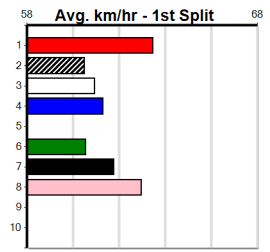

Sale
8
5:49PM
(VIC time)

MYRTLEBANK ROAMING FARMS

Distance: 435m, Race Type: Grade 5 T3, Total Prizemoney: $1,530
1st: $1,000, 2nd: $320, 3rd: $160, 4th: $50

Watchdog Tips:

Bet:

Form Box Wgt Dist Track Date Time BON Margin 1st/2nd (Time) PIR Checked Comment W/R Split 1 S/P Grade

1

DAIMLER BALE (NSW)[5]
BK Bitch Dec-20 Sire: DYNA LACHLAN Dam: URSULA BALE
Owner(s): S Northway Trainer: Susan Northway (Heyfield)
Winning Distances: < 300m (0) 300 - 399m (2) 400 - 499m (9) 500 - 599m (2) 600 - 699m (0) > 700m (0)
Winning Weights: 26.4(2) 26.5(2) 26.6(1) 26.7(1) 27.3(1) 27.6(2) 27.7(1) 27.9(1) 28.1(1) 28.7(1)

Box	1st	2nd	3rd	4th	5th	6th	7th	8th
1	4	1	1	1	1	1	1	1
2	2	2	1	1	1	1	1	1
3	1			2				1
4	2	1	1	2	1	1	1	1
5	2	1			1	1	1	1
6				1	1	1	1	1
7	2			1	2			
8		1	3	3	3			1

Prize Best Starts Trk/Dts APM $26715.00 24.74(1)-24/1/24 53-13-3-7 4-1-0-0 1770

1st (3) 28.1 395 TRA R4 21-Feb-24 22.41 21.77 2.25L ZIPPING BOWIE (22.56) M/211 . . . 3.75 $4.60 T3-5
5th (8) 28.5 350 TRA R12 22-Mar-24 20.30 20.01 4.25L MAJOR MIKE (20.01) M/75 . . . 6.81 $14.90 5
7th (5) 28.8 350 TRA R12 29-Mar-24 20.30 19.49 8.00L BLITZ (19.76) M/68 . . . 6.77 $23.10 5
6th (6) 29.0 435 SLE R5 10-Apr-24 25.77 24.59 12.00 WHO (24.96) M/655 . . . 5.36 $6.30 5
1st (1) 28.7 350 TRA R11 20-May-24 20.13 19.98 1.75L DREAM RYKER (20.24) M/21 . . . 6.65 $2.70 T3-5
6th (7) 28.6 400 WGL R12 11-Oct-24 23.46 22.36 11.00 QUEBEC BALE (22.70) M/65 . . . 8.65 $58.60 5
4th (4) 28.4 435 SLE R7 18-Oct-24 25.14 24.54 7.50L SAKURA RYKER (24.65) S/444 . . . 5.44 $3.50 T3-5
6th (4) 28.6 435 SLE R6 30-Oct-24 25.51 24.81 9.50L VALVE BOUNCE (24.85) M/776 . . . 5.51 $7.20 5

Last 3 wins NOT included above

1st (1) 27.6 400 GEL R11 30-Sep-23 22.70 22.51 3.00L SELNYNA BLUE (22.89) Q/11 . . . 8.42 $2.20 5NP
1st (4) 27.3 450 TRA R8 01-Jan-24 25.12 24.90 1.25L DR. JETHRO (25.19) M/111 . . . 6.61 $4.70 T3-5
1st (1) 27.7 435 SLE R11 24-Jan-24 24.74 24.31 1.75L MUSTER (24.85) Q/111 . . . 5.26 $3.20 5NP