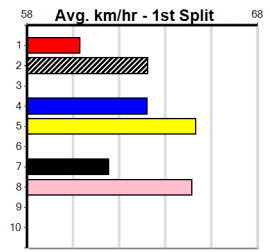

Sale
11
6:54PM
(VIC time)

DREAMCHASERS - TICKETS ON SALE NOW

Distance: 510m, Race Type: Grade 5 T3, Total Prizemoney: $1,740
1st: $1,150, 2nd: $360, 3rd: $180, 4th: $50

Watchdog Tips: ☐ ☐ ☐ ☐ ☐ Bet:

Form Box Wgt Dist Track Date Time BON Margin 1st/2nd (Time) PIR Checked Comment W/R Split 1 S/P Grade

OFFENSIVE LADY [5]
BK Bitch Jun-22 Sire: FERNANDO BALE Dam: PALACE LADY Trainer: Rosalie Kerr (Caldermeade)
Owner(s): H Taylor
Winning Distances: < 300m (0) 300 - 399m (2) 400 - 499m (1) 500 - 599m (0) 600 - 699m (0) > 700m (0)
Winning Weights: 24.0(1) 24.2(1) 25.1(1)

7th (7)	23.9	460	WGL	R7	15-Aug-24	27.10	25.97	12.00	IRINKA ASHLEY (26.32)	S/778			6.90	$10.40	T3-RW
3rd (5)	24.0	460	WGL	R5	20-Aug-24	26.32	25.56	1.00L	VIVA LA VIDA (26.26)	M/555			7.03	$19.20	X67
5th (6)	24.3	460	WGL	R7	22-Aug-24	26.43	25.96	7.00L	OH LANA (25.98)	M/876			6.95	$18.20	X67
4th (2)	24.3	545	BAL	R5	02-Sep-24	31.93	31.53	6.00L	BUN WILDFIRE (31.53)	M/6544			7.18	$4.30	RW
8th (1)	24.8	450	SHP	R5	05-Sep-24	26.89	25.41	16.00	PAW QUAIL (25.80)	M/888		V14	7.07	$17.10	T3-RW
1st (6)	25.1	450	WBL	R5	14-Oct-24	25.74	25.74	5.50L	BONN BANG (26.11)	M/211			6.75	$7.30	X67
8th (8)	25.2	515	SAP	R6	21-Oct-24	30.46	29.38	16.00	PRETTY HOT (29.38)	S/8888		VO	5.37	$48.00	5
6th (6)	25.2	460	WGL	R8	31-Oct-24	26.59	25.94	9.50L	SUPERFLY GIRL (25.94)	M/887			7.03	$13.20	T3-5

Last 3 wins NOT included above

1st (7)	24.0	390	WBL	R1	18-Apr-24	22.40	22.32	1.5L	GO ME GO (22.50)	Q/11		VO	8.77	$8.30	MH
1st (7)	24.2	390	WBL	R1	25-Apr-24	22.17	22.14	0.25L	GRACILIS (22.18)	Q/22			8.65	$2.60	MF

Box History

Bx	1st	2nd	3rd	4th	5th	6th	7th	8th
1				1	1			1
2			1	1	1	1		
3								
4				1	4			
5			1					
6	1				1	1		
7	2						1	
8		1				2		1

Prize Best Starts Trk/Dts APM

$7005.00 FSH
23-3-1-2
0-0-0-0
2366

LAKEVIEW JAN [5]
WF Bitch Sep-21 Sire: FERNANDO BALE Dam: LAKEVIEW GRACE Trainer: Michelle Wilkins (Giffard West)
Owner(s): M Wilkins
Winning Distances: < 300m (0) 300 - 399m (0) 400 - 499m (1) 500 - 599m (2) 600 - 699m (0) > 700m (0)
Winning Weights: 27.0(1) 27.1(1) 27.3(1)

2nd (1)	27.1	510	SLE	R7	26-May-24	29.11	28.85	1.00L	PEG (29.04)	Q/111			9.18	$2.50	X67
8th (8)	26.9	515	SAN	R2	30-May-24	30.99	29.95	15.00	FLYING DINAR (30.01)	Q/2588			5.18	$33.80	6G
1st (2)	27.1	510	SLE	R4	02-Jun-24	29.01	28.83	2.50L	VELOX BALE (29.19)	M/111			9.19	$6.40	X67
7th (2)	27.3	650	SHP	R13	10-Jun-24	38.03	36.94	7.50L	VOSS ALI (37.51)	Q/2345			17.49	$15.60	RWH
7th (2)	26.8	510	SLE	R4	16-Jun-24	30.15	28.62	15.00	ERZA SCARLET (29.12)	Q/177		SW	9.24	$24.80	5
2nd (8)	27.1	510	SLE	R12	19-Jun-24	29.07	28.97	1.5L	JOE GEM (28.97)	M/222			9.30	$7.90	5NP
7th (2)	27.0	510	SLE	R5	26-Jun-24	29.95	28.71	14.00	DR. BROOKLYNN (29.00)	M/577			9.62	$3.20	5
T (1)	27.3	510	SLE	R8	29-Sep-24	0.00	28.99		LAKEVIEW DECEAH (28.99)	M/577		V21	9.47	$30.70	X45

Last 3 wins NOT included above

1st (4)	27.0	460	WGL	R2	18-Apr-24	26.39	26.19	3.75L	PLUSH (26.65)	Q/111			6.60	$5.30	T3-M
1st (8)	27.3	510	SLE	R7	22-May-24	29.10	29.10	1.25L	PEG (29.17)	M/111			9.22	$2.10	X67

Box History

Bx	1st	2nd	3rd	4th	5th	6th	7th	8th
1		1	1	1		1		
2	1							3
3						1		
4	1						1	
5				1				1
6								1
7	1							
8	1	2						1

Prize Best Starts Trk/Dts APM

$7405.00 FSH
29.01(2)-2/6/24
22-3-4-1
9-2-3-0
2428