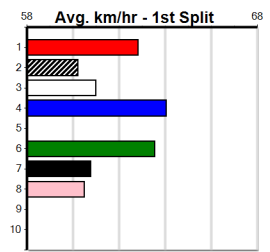

Sale
6
5:08PM
(VIC time)

RANFORD'S FAMILY BUTCHER

Distance: 435m, Race Type: Grade 5 T3, Total Prizemoney: $1,530
1st: $1,000, 2nd: $320, 3rd: $160, 4th: $50

Watchdog Tips: ☐ ☐ ☐ ☐ ☐ Bet: ☐

1

RUN KITTY RUN [5]
BK Dog Dec-21 Sire: BERNARDO Dam: ON THE RUNWAY Trainer: Joyce Condon (Devon Meadows)
Owner(s): M Condon
Winning Distances: < 300m (0) 300 - 399m (2) 400 - 499m (1) 500 - 599m (0) 600 - 699m (0) > 700m (0)
Winning Weights: 25.6(1) 26.5(1) 27.0(1)

Rank	Dist	Wgt	Track	Date	Time	Margin	1st/2nd (Time)	PIR	Checked	Comment	WR	Split 1	S/P	Grade
2nd	(7)	26.3	400	WGL	R2	16-Jul-24	23.08 22.77	3.00L	ASTON SPRITZ (22.87)	M/22	.	8.66	$13.10	X67
6th	(3)	26.4	460	WGL	R3	23-Jul-24	26.63 25.66	6.50L	READ THE ROOM (26.17)	M/755	.	6.84	$36.00	RW
1st	(2)	26.5	390	BAL	R4	28-Jul-24	22.77 22.75	0.25L	USKO BALE (22.78)	M/53	.	8.63	$3.90	T3-6
7th	(8)	26.2	300	HVL	R12	25-Aug-24	17.13 16.50	7.50L	GUNAI LILLY (16.62)	Q/7	.	4.03	$52.10	5H
6th	(8)	26.7	300	HVL	R4	29-Sep-24	17.14 16.60	6.50L	LET THEM TALK (16.71)	Q/5	.	4.03	$33.20	5
6th	(2)	26.2	300	HVL	R12	13-Oct-24	16.81 16.51	4.50L	CASHED OUT (16.51)	M/6	.	4.05	$59.50	5
6th	(5)	26.1	435	SLE	R4	20-Oct-24	25.14 24.18	7.00L	ZIPPITY ZIPPIN' (24.67)	M/466	.	5.43	$33.10	RW
7th	(6)	26.0	400	WGL	R10	24-Oct-24	23.93 22.95	12.00L	DROOPY'S BREW (23.12)	M/88	.	8.96	$4.10	T3-RW

Last 3 wins NOT included above

1st	(6)	25.6	400	WGL	R3	09-Nov-23	22.85 22.81	7.00L	ZAMBEZI (23.33)	Q/11	.	SW	8.49	$2.90	T3-M
1st	(1)	27.0	395	TRA	R10	06-May-24	22.38 22.33	2.00L	DUNDEE RAIDER (22.51)	M/111	.	.	3.78	$1.60	T3-RW

Box History

Bx	1st	2nd	3rd	4th	5th	6th	7th	8th
1	1	1						
2	1	1				1		
3			1				1	
4				1		2		1
5					1	1	1	
6	1	2	1	1				1
7		2	1	2				
8		1	1	1		1	2	

Prize Best Starts Trk/Dts APM: $6275.00, 25.14(5)-20/10/24, 31-3-6-4, 1-0-0-0, 2009