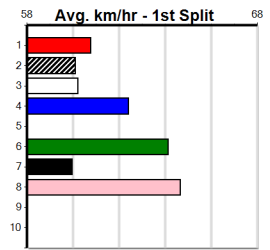

Sale

3

4:12PM

(VIC time)

AARON CARR SPECIAL (0-1 WINS)

Distance: 435m, Race Type: Tier 3 - Restricted Win, Total Prizemoney: $1,530
1st: $1,000, 2nd: $320, 3rd: $160, 4th: $50

Watchdog Tips: ☐ ☐ ☐ ☐ ☐ Bet: ☐

Form Box	Wgt	Dist	Track	Date	Time	BON	Margin	1st/2nd (Time)	PIR	Checked	Comment	WR	Split 1	S/P	Grade

1

MANDOLIN STORM [M]
BK Bitch Feb-23 Sire: ASTON FASTNET Dam: PRETTY MUCH
Owner(s): K Iles Trainer: Kelvin Iles (Longwarry)
Winning Distances: < 300m (0) 300 - 399m (0) 400 - 499m (0) 500 - 599m (0) 600 - 699m (0) > 700m (0)
Winning Weights:

Pos	Wgt	Dist	Track	Date	Time	BON	Margin	1st/2nd (Time)	PIR	Checked	Comment	WR	Split 1	S/P	Grade
5th (3)	31.0	400	WGL	R2	20-Sep-24	23.64	22.68	7.00L BLESSED RAIN (23.16)	M/66				8.82	$21.90	M
7th (6)	30.4	400	WGL	R1	27-Sep-24	23.73	22.64	12.00 LUMBY (22.93)	M/87				8.84	$12.00	M
2nd (7)	30.6	400	WGL	R2	24-Oct-24	23.63	22.95	3.25L HULK KING HAMMER (23.41)	S/55				8.70	$3.80	T3-M
5th (2)	30.6	400	WGL	R1	29-Oct-24	23.77	22.29	11.00 PETITE BEAST (23.06)	M/76				9.20	$7.80	M

Last 3 wins NOT included above

Box History

Bx	1st	2nd	3rd	4th	5th	6th	7th	8th
1								
2					1			
3					1			
4								
5								
6								1
7		1						
8								

Prize Best	$320.00
Starts	FSH
Trk/Dts	4-0-1-0
APM	0-0-0-0
	320

2

ESTHER'S JAKI (NSW)[M]
BK Bitch May-22 Sire: FERNANDO BALE Dam: BOOK OF LUCK
Owner(s): J Dihm Trainer: Andrew Wood (Nambrok)
Winning Distances: < 300m (0) 300 - 399m (0) 400 - 499m (0) 500 - 599m (0) 600 - 699m (0) > 700m (0)
Winning Weights:

Pos	Wgt	Dist	Track	Date	Time	BON	Margin	1st/2nd (Time)	PIR	Checked	Comment	WR	Split 1	S/P	Grade
6th (3)	25.6	435	SLE	R2	17-Jul-24	26.20	24.54	18.00 DR. LEONI (24.95)	M/687				5.54	$11.90	M
5th (4)	25.7	435	SLE	R4	16-Oct-24	25.54	24.34	17.00 TOMMY THE HOOD (24.41)	M/477				5.35	$21.80	M
3rd (3)	25.6	435	SLE	R3	23-Oct-24	25.11	24.65	1.00L CONNOR FLYNN JET (25.04)	M/222				5.43	$5.50	M
3rd (2)	25.8	435	SLE	R3	30-Oct-24	25.56	24.81	7.00L PARUMBA CHA CHA (25.09)	M/633				5.51	$3.30	M

Last 3 wins NOT included above

Box History

Bx	1st	2nd	3rd	4th	5th	6th	7th	8th
1								
2			1					
3			1				1	
4					1			
5								
6								
7								
8								

Prize Best	$320.00
Starts	25.11(3)-23/10/24
Trk/Dts	4-0-0-2
APM	4-0-0-2
	320