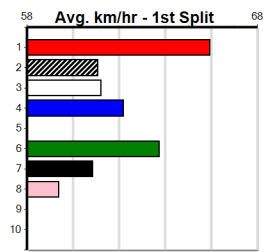

Sale
10
6:37PM
(VIC time)

SPORTSBET WE LET THE DOGS OUT

Distance: 435m, Race Type: Tier 3 - Grade 6, Total Prizemoney: $1,530
1st: $1,000, 2nd: $320, 3rd: $160, 4th: $50

Watchdog Tips: ☐ ☐ ☐ ☐ ☐ ☐ Bet:

Form Box Wgt Dist Track Date Time BON Margin 1st/2nd (Time) PIR Checked Comment WR Split 1 S/P Grade

1

NORMAL LIFE [6]
BK Bitch Aug-21 Sire: NEED MY MONEYNOW Dam: LITTLE BIT SLICK Trainer: Victoria Sultana (Trafalgar East)
Owner(s): V Sultana
Winning Distances: < 300m (0) 300 - 399m (1) 400 - 499m (1) 500 - 599m (0) 600 - 699m (0) > 700m (0)
Winning Weights: 28.2(1) 28.5(1)

Rank	Sex	Age	Wgt	Dist	Track	Date	Time	BON	Margin	1st/2nd (Time)	PIR	Checked	Comment	WR	Split 1	S/P	Grade
7th	(7)		29.1	350	HVL	R5	30-Aug-24	19.98	19.45	6.50L DONEGAL EXPRESS/PAW	M/8	.	.	.	6.91	$72.20	T3-RW
5th	(3)		29.0	350	HVL	R4	06-Sep-24	19.91	19.01	9.50L RAGING STORM (19.24)	M/4	.	.	.	6.72	$87.80	T3-6
6th	(3)		28.8	350	HVL	R7	19-Sep-24	20.09	19.49	8.50L DONEGAL EXPRESS (19.53)	M/3	.	.	.	6.62	$50.00	T3-RW
3rd	(1)		28.6	300	HVL	R9	27-Sep-24	17.24	16.87	4.50L WALTZING BLAZE (16.93)	M/5	.	.	.	4.04	$6.80	T3-6
5th	(5)		28.7	350	HVL	R5	02-Oct-24	20.00	19.63	5.50L ESPECIAL CHARLIE (19.63)	M/4	.	.	.	6.69	$46.70	6G
7th	(3)		28.7	350	HVL	R4	09-Oct-24	20.03	19.45	6.00L FULL BARREL (19.62)	M/5	.	.	.	6.73	$12.80	X67
4th	(2)		28.9	300	HVL	R9	11-Oct-24	17.47	16.95	6.00L PATH TO NIRVANA (17.08)	M/5	.	.	.	4.14	$33.80	T3-RW
4th	(7)		28.5	435	SLE	R10	30-Oct-24	25.70	24.81	10.00 ROLLING COAL (25.00)	M/644	.	.	.	5.55	$16.10	X67

Last 3 wins NOT included above

1st	(7)		28.2	390	BAL	R9	25-Sep-23	22.52	22.11	9.50L REDEMPTION ROCK (23.17)	Q/11	.	.	.	8.49	$4.00	T3-M
1st	(2)		28.5	400	GEL	R9	26-Dec-23	22.87	22.58	0.75L SHERICKA (22.92)	Q/11	.	.	.	8.33	$21.90	7

Box History

Bx	1st	2nd	3rd	4th	5th	6th	7th	8th
1		1	1					
2	1			1	2		2	
3		1	2	2	2	1	1	1
4				1		1		
5		1	1	1	1			
6	1	1	1	1		1	3	
7	1		1	3	1			1
8		1	1					

Prize Best Starts Trk/Dts APM $5180.00 25.70(7)-30/10/24 42-2-5-7 1-0-0-0 1258