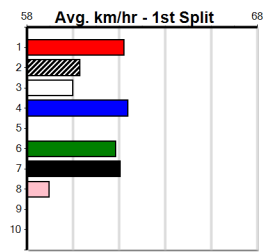

Sale
7
5:26PM
(VIC time)

FRANK MORGAN TRANSPORT

Distance: 435m, Race Type: Grade 5 T3, Total Prizemoney: $1,530
1st: $1,000, 2nd: $320, 3rd: $160, 4th: $50

Watchdog Tips: ☐ ☐ ☐ ☐ ☐

Bet: ☐

Form Box Wgt Dist Track Date Time BON Margin 1st/2nd (Time) PIR Checked Comment W/R Split 1 S/P Grade

1

SWEET TONIGHT [5]
F Bitch Oct-21 Sire: ASTON DEE BEE Dam: RUBY GIRL
Owner(s): DIRTY RATS TWO (SYN), S Jack, S Burke Trainer: Shane Jack (Dalmore)
Winning Distances: < 300m (0) 300 - 399m (2) 400 - 499m (3) 500 - 599m (0) 600 - 699m (0) > 700m (0)
Winning Weights: 27.9(1) 28.2(1) 28.6(2) 28.8(1)

Box	1st	2nd	3rd	4th	5th	6th	7th	8th
1	1				1	1	1	2
2	1				1	1	2	1
3							1	1
4	1	1			1	2	1	1
5	1	1			1	1	1	2
6							3	1
7	1	1	2		2	2	2	1
8		1	2					

Prize Best Starts Trk/Dts APM: $8045.00, 24.75(7)-27.5/24, 47-5-4-4, 14-3-1-1, 3195

6th (1) 30.3 300 HVL R12 23-Sep-24 17.33 16.72 4.25L OCEAN MIST (17.04) M/8 4.10 $19.10 T3-5
6th (6) 30.5 450 BAL R5 30-Sep-24 26.44 25.48 9.00L MY BOY HARVEY (25.84) M/455 6.75 $31.50 T3-5
2nd (5) 30.6 400 WGL R6 03-Oct-24 23.21 22.58 0.50L ARABIAN PRINCESS (23.18) M/22 8.59 $4.00 T3-5
7th (1) 30.5 435 SLE R5 09-Oct-24 25.18 24.13 8.50L SHAKE IT OFF (24.59) M/567 5.29 $48.80 X45
8th (2) 30.3 435 SLE R10 13-Oct-24 25.09 24.07 12.00 PARIS BALE (24.31) M/888 5.42 $101.30 X45
2nd (8) 30.2 435 SLE R12 18-Oct-24 25.28 24.54 1.5L GEOFF'S BOMBER (25.18) S/522 5.42 $1.80 T3-5
7th (7) 29.9 400 GEL R13 22-Oct-24 23.55 22.43 7.00L SLEEK MONIQUE (23.06) S/76 8.93 $5.60 T3-5
5th (2) 29.9 435 SLE R12 30-Oct-24 25.31 24.81 6.00L SPRINGVIEW NOAH (24.90) M/445 5.47 $6.80 5

Last 3 wins NOT included above

1st (4) 28.6 435 SLE R11 29-Feb-24 24.79 24.72 3.25L FULL GLAMOUR (25.01) M/111 5.29 $5.90 6G
1st (7) 28.8 435 SLE R11 27-May-24 24.75 24.27 1.00L WHISKEY TALKIN' (24.81) M/111 5.35 $5.10 5
1st (5) 28.6 435 SLE R12 17-Jul-24 24.95 24.54 3.00L BUSTER'S DREAM (25.14) Q/111 5.26 $11.90 5