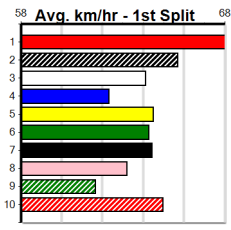

Shepparton

SHEPPARTON RACE 13

Distance: 390m, Race Type: Grade 5 T3, Total Prizemoney: $2,925
1st: $1,950, 2nd: $600, 3rd: $300, 4th: $75

13 (E1)

2:48PM

(VIC time)

AYIA THE SLAYER (6) was a smart all the way Bendigo winner last start and she may only need to step cleanly to salute again here. NARCISSUS (7) can race on the speed from the outset in this and he could be right in the mix.

Watchdog Tips: **6** **7** **3** **1** **Bet:** **Box Trifecta 1,3,6,7 ($10 for 41.67%)**