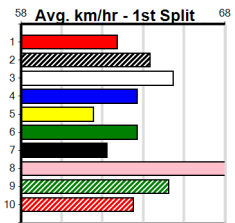

ENG MEP 2024-11-06

ENG HVL 2024-11-08

SPORTSBET GO THE BLUE DOG

Distance: 390m, Race Type: Tier 3 - Grade 7, Total Prizemoney: \$2,925
1st: \$1,950, 2nd: \$600, 3rd: \$300, 4th: \$75

UNLEASH GIGI (2) recorded a good all the way win 2 starts back and she may only need to step on terms to salute here. THERMAL FLICKER (5) has posted handy wins in his last 2 starts and he looks like the main danger again.