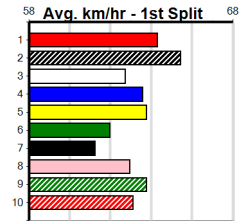

DREAMCHASERS - TICKETS ON SALE NO

Distance: 450m, Race Type: Tier 3 - Grade 7, Total Prizemoney: $2,925
1st: $1,950, 2nd: $600, 3rd: $300, 4th: $75

9

1:27PM

(VIC time)

MONEY PALACE (1) can race on the speed from the outset in this and she looks set to be too powerful in the run to the judge. LUCKY LISA (2) can set the tempo from box rise in this and she looks set to be prominent throughout.

Watchdog Tips: **1** **2** **3** **4** Bet: Trifecta 1/2,3,4/2,3,4,8 ($10 - 111.11%)