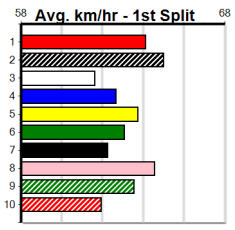

# MMS ACCESS

Distance: 450m, Race Type: Tier 3 - Grade 6, Total Prizemoney: \$2,925  
1st: \$1,950, 2nd: \$600, 3rd: \$300, 4th: \$75

**7**  
12:52PM  
(VIC time)

KRAKEN TILLY (6) recorded a good all the way Bendigo win two starts back and she could be the one to beat with any luck early. MISSIN' THE BUG (7) has produced good efforts in her last 2 starts and can challenge from her good draw.