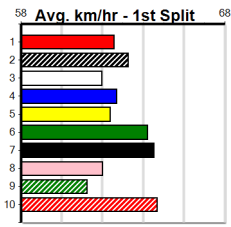

NAGAMBIE GUTTER CLEANING

Distance: 390m, Race Type: Tier 3 - Grade 6, Total Prizemoney: $2,925
1st: $1,950, 2nd: $600, 3rd: $300, 4th: $75

11

2:02PM

(VIC time)

EXPELLED (3) relies on a bit of luck in his races but he has a big motor when in the clear and may prove hard to hold out in this. WELLERMAN (7) showed speed in his good win here 2 starts back and he looks like a big danger here.

Watchdog Tips: **3** **7** **4** **1** **Bet:** **Win 3**