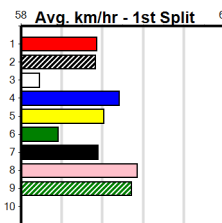

# SPORTSBET MAKE IT LOOK EASY

Distance: 450m, Race Type: Tier 3 - Maiden, Total Prizemoney: \$2,535  
1st: \$1,680, 2nd: \$520, 3rd: \$260, 4th: \$75

Watchdog Tips:

5

1

7

8

Bet: