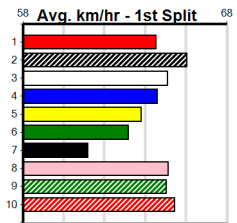

SHEPPARTON WORKWEAR & SAFETY

Distance: 450m, Race Type: Grade 5 T3, Total Prizemoney: $2,925
1st: $1,950, 2nd: $600, 3rd: $300, 4th: $75

8

1:07PM

(VIC time)

HIGHLY ALERT (8) should find this much easier than his most recent racing and he could prove hard to hold out in this. HARD STYLE ROBBO (5) can explode mid race in his races and he looks like the main danger after some good racing of late.

Watchdog Tips:

8

5

6

1

Bet:

Win 8