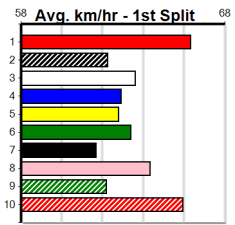

ONE MORE RACE TO GO

Distance: 390m, Race Type: Grade 5 T3, Total Prizemoney: $2,925
1st: $1,950, 2nd: $600, 3rd: $300, 4th: $75

Watchdog Tips:

7

2

4

5

Bet:

Win 7

Main table containing race details for 10 races, including horse names, trainers, owners, and winning boxes.