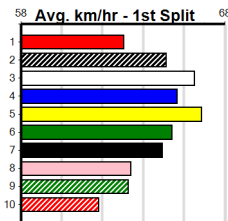

HELLBOY (8) has shown good mid race pace in his recent wins and he looks hard to hold out from his good draw today. PRESTIA (3) can race on the speed from the outset in this and she looks likely to be right in the finish here.

Watchdog Tips: 8 3 6 5 Bet: Win 8

Table with 10 rows, each representing a race. Each row contains race details (number, name, trainer, date), horse details (number, name, jockey, time, odds), and winning boxes. Race 1: SCARLETT'S GEM (NSW) [5] vs IONA CHAMPION. Race 2: REDEMPTION ROCK [5] vs ZIPPING JAMIE. Race 3: PRESTIA [5] vs INMATE. Race 4: FEATHERS [5] vs GUNAI MARLIE. Race 5: BEAUTIFUL LIAR [5] vs EAU ROUGE. Race 6: KRAKEN FORCE [5] vs KRAKEN ROSE. Race 7: DREAMING STAR [5] vs STARS AND LIGHTS. Race 8: HELLBOY (SA) [5] vs DUSTY PEARL. Race 9: KRAKEN ROVER [5] (5) vs KRAKEN ROSE. Race 10: AMBANI [5] Res. vs ZHENG. Races 5 and 10 are marked as 'SCRATCHED'.