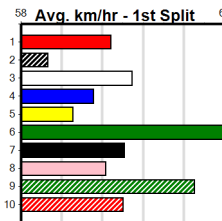

ELITE COLLARS & LEADS

Distance: 390m, Race Type: Tier 3 - Maiden, Total Prizemoney: $2,535

1st: $1,680, 2nd: $520, 3rd: $260, 4th: $75

2

11:22AM

(VIC time)

MAYFAIR JILL (1) has been smartly placed in her last 3 starts and she may be the one to beat from her gun draw. LITTLE SPANGO (8) has met some handy types in her last few starts and she could be right in the finish in this.

Watchdog Tips:

1

8

5

3

Bet:

Win 1