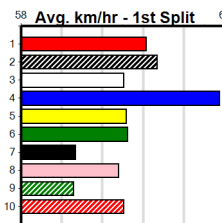

13 RACES TODAY

Distance: 390m, Race Type: Tier 3 - Maiden, Total Prizemoney: $2,535
1st: $1,680, 2nd: $520, 3rd: $260, 4th: $75

1
11:07AM
(VIC time)

NO WORDS (6) has been impressive in his 2 starts to date and he could be the one to beat first up in this. SUGAR SHINE (3) has recorded handy placings in 2 of his last 3 starts and he could be right in the finish again here.

Watchdog Tips: **6** **3** **4** **1** **Bet:** **Box Quinella 3,4,6 ($10 for 333.33%)**