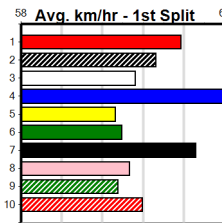

REJUVENATE @ STUD

Distance: 390m, Race Type: Tier 3 - Grade 7, Total Prizemoney: $2,925
1st: $1,950, 2nd: $600, 3rd: $300, 4th: $75

4

11:57AM

(VIC time)

ASTON RIOT (8) was a good all the way winner here 2 starts back and she looks like the one to beat again in this. DOOKIE GIBLET (3) has shown speed in his recent placings and he could be prominent throughout today.

Watchdog Tips: **8** **3** **5** **6** **Bet:** **Box Trifecta 3,5,6,8 ($10 for 41.67%)**