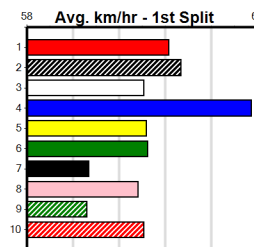

13 RACES TODAY

1
11:07AM

(VIC time)

Distance: 390m, Race Type: Tier 3 - Maiden, Total Prizemoney: $2,535
1st: $1,680, 2nd: $520, 3rd: $260, 4th: $75

NO WORDS (6) has been impressive in his 2 starts to date and he could be the one to beat first up in this. SUGAR SHINE (3) has recorded handy placings in 2 of his last 3 starts and he could be right in the finish again here.

Watchdog Tips: **6** **3** **4** **1** **Bet:** Box Quinella 3,4,6 ($10 for 333.33%)

Form	Box	Wgt	Dist	Track	Date	Time	BON	Margin	1st/2nd (Time)	PIR	Checked	Comment	WR	Split 1	S/P	Grade	
1	KRAKEN BING [M] Comes into calculations from this draw. $5.00																
	BK	Dog	Mar-22			Sire: ZAMBORA BROCKIE			Dam: KRAKEN KATIE			Trainer: Thomas Wark (Rushworth)					
	Owner(s): EYLES (SYN), K Eyles, H Eyles, D Eyles																
	Winning Distances: < 300m (0) 300 - 399m (0) 400 - 499m (0) 500 - 599m (0) 600 - 699m (0) > 700m (0)																
	Winning Weights:																
	4th (6)	33.4	390	SHP	R2	05-Aug-24	22.95	22.08	7.50L	SODA PHOENIX (22.46)	M/24				8.61	$4.60	M
	6th (7)	33.3	390	SHP	R1	16-Sep-24	22.80	22.08	4.00L	SPIRITED OLIVER (22.54)	M/33				8.54	$4.50	M
	5th (2)	33.2	390	SHP	R1	10-Oct-24	23.14	22.16	7.50L	SWEET CHILD (22.62)	M/65				8.96	$3.70	M
	6th (4)	32.9	450	SHP	R3	31-Oct-24	26.91	25.48	8.50L	WHERE TO NEXT (26.32)	M/557				6.89	$2.90	T3-M
	Last 3 wins NOT included above																
<table border="1"> <thead> <tr> <th>Bx</th> <th>1st</th> <th>2nd</th> <th>3rd</th> <th>4th</th> <th>5th</th> <th>6th</th> <th>7th</th> <th>8th</th> </tr> </thead> <tbody> <tr><td>1</td><td></td><td></td><td></td><td></td><td></td><td></td><td></td><td></td></tr> <tr><td>2</td><td></td><td></td><td></td><td></td><td>1</td><td></td><td></td><td></td></tr> <tr><td>3</td><td></td><td></td><td></td><td></td><td></td><td></td><td></td><td></td></tr> <tr><td>4</td><td></td><td></td><td></td><td></td><td></td><td>1</td><td></td><td></td></tr> <tr><td>5</td><td></td><td></td><td></td><td></td><td></td><td></td><td></td><td></td></tr> <tr><td>6</td><td></td><td></td><td></td><td>1</td><td></td><td></td><td></td><td></td></tr> <tr><td>7</td><td></td><td></td><td></td><td></td><td></td><td>1</td><td></td><td></td></tr> <tr><td>8</td><td></td><td></td><td></td><td></td><td></td><td></td><td></td><td></td></tr> <tr><td>Prize Best</td><td colspan="7"></td><td>$75.00</td><td></td></tr> <tr><td>Starts</td><td colspan="7">22.80(7)-16/9/24</td><td>4-0-0-0</td><td></td></tr> <tr><td>Trk/Dts</td><td colspan="7"></td><td>3-0-0-0</td><td></td></tr> <tr><td>APM</td><td colspan="7"></td><td>45</td><td></td></tr> </tbody> </table>																	
2	BLUE ROSES [M] May get too far back early in this, tough ask. $15.00																
	BE	Bitch	Mar-23			Sire: FERNANDO BALE			Dam: MEPUNGA SPECTRE			Trainer: James Shaw (Seymour)					
	Owner(s): J Shaw																
	Winning Distances: < 300m (0) 300 - 399m (0) 400 - 499m (0) 500 - 599m (0) 600 - 699m (0) > 700m (0)																
	Winning Weights:																
	4th (3)	26.5	390	SHP	R2	30-Sep-24	23.06	22.08	2.75L	ZESTY BOY (22.88)	S/65				8.82	$9.60	M
	7th (6)	26.9	450	SHP	R1	28-Oct-24	26.35	25.13	10.00	TOO COLD (25.65)	M/557				6.69	$39.20	M
	Last 3 wins NOT included above																
	<table border="1"> <thead> <tr> <th>Bx</th> <th>1st</th> <th>2nd</th> <th>3rd</th> <th>4th</th> <th>5th</th> <th>6th</th> <th>7th</th> <th>8th</th> </tr> </thead> <tbody> <tr><td>1</td><td></td><td></td><td></td><td></td><td></td><td></td><td></td><td></td></tr> <tr><td>2</td><td></td><td></td><td></td><td></td><td></td><td></td><td></td><td></td></tr> <tr><td>3</td><td></td><td></td><td></td><td>1</td><td></td><td></td><td></td><td></td></tr> <tr><td>4</td><td></td><td></td><td></td><td></td><td></td><td></td><td></td><td></td></tr> <tr><td>5</td><td></td><td></td><td></td><td></td><td></td><td></td><td></td><td></td></tr> <tr><td>6</td><td></td><td></td><td></td><td></td><td></td><td>1</td><td></td><td></td></tr> <tr><td>7</td><td></td><td></td><td></td><td></td><td></td><td></td><td></td><td></td></tr> <tr><td>8</td><td></td><td></td><td></td><td></td><td></td><td></td><td></td><td></td></tr> <tr><td>Prize Best</td><td colspan="7"></td><td>$75.00</td><td></td></tr> <tr><td>Starts</td><td colspan="7">23.06(3)-30/9/24</td><td>2-0-0-0</td><td></td></tr> <tr><td>Trk/Dts</td><td colspan="7"></td><td>1-0-0-0</td><td></td></tr> <tr><td>APM</td><td colspan="7"></td><td>60</td><td></td></tr> </tbody> </table>																
	3	SUGAR SHINE [M] Handy placings in 2 of his last 3, major player. $5.50															
BK		Dog	Mar-22			Sire: SHIMA SHINE			Dam: SUGAR SPICE			Trainer: Peter Dunlevey (Cohuna)					
Owner(s): P Dunlevey																	
Winning Distances: < 300m (0) 300 - 399m (0) 400 - 499m (0) 500 - 599m (0) 600 - 699m (0) > 700m (0)																	
Winning Weights:																	
6th (4)		29.5	425	BEN	R3	03-Jul-24	25.21	24.04	5.50L	MISS BOOM (24.84)	M/413		V5		7.00	$2.50	M
ST (-)		29	425	BEN		31-Jul-24	25.96		2.75L	Trial Not Cleared	M/41		4of4				ST
ST (-)		30	390	SHP		29-Aug-24	22.74		3.25L	Trial Cleared	M/22				8.49		ST