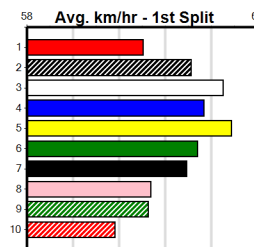

Distance: 390m, Race Type: Grade 5 T3, Total Prizemoney: $2,925
1st: $1,950, 2nd: $600, 3rd: $300, 4th: $75

HELLBOY (8) has shown good mid race pace in his recent wins and he looks hard to hold out from his good draw today. PRESTIA (3) can race on the speed from the outset in this and she looks likely to be right in the finish here.

Watchdog Tips: 8 3 6 5 **Bet:** Win 8

1

SCARLETT'S GEM (NSW)[5] **$10.00**

Smart placings in her last 2 starts, must respect.

Owner(s): J Mangion **Sire: ZAMBORA BROCKIE** **Dam: IONA CHAMPION** **Trainer: John Mangion (Numurkah)**

Winning Distances: < 300m (0) 300 - 399m (0) 400 - 499m (4) 500 - 599m (2) 600 - 699m (0) > 700m (0)

Winning Weights: 24.1(1) 24.6(1) 25.0(1) 25.1(2) 25.3(1)

Plc	Box	Dist	Track	Date	Time	BOB	Margin	1st/2nd (Time)	PIR	Checked	Comment	WR	Split 1	S/P	Grade
4th	(3)	25.2	400	GAW	R8	15-Sep-24	23.20	22.61	6.00L	BEN TANGO (22.79)			8.96	$61.00	5
3rd	(5)	25.2	400	MTG	R6	19-Sep-24	23.65	23.11	5.50L	ARGYLE KINLOCH (23.26)			11.14	$10.00	RW
7th	(2)	25.5	410	HOR	R9	24-Sep-24	23.94	22.93	7.00L	NUMEROUS (23.47)	M/65		10.75	$55.10	5H
5th	(2)	25.2	410	HOR	R7	01-Oct-24	23.63	22.85	9.00L	ZIPPING POITIER (23.03)	M/45		10.44	$88.30	X45
F	(7)	25.3	390	SHP	R3	07-Oct-24	0.00	22.08		RIPPER RILEY (22.23)		V14		$45.80	5H
3rd	(4)	25.3	410	HOR	R12	22-Oct-24	23.82	22.99	3.5L	NAPIER BALE (23.59)	M/22		10.40	$14.20	5
3rd	(2)	25.3	425	BEN	R12	25-Oct-24	24.43	23.88	4.00L	OPRAH BALE (24.15)	M/345		6.68	$21.50	5NP
5th	(8)	25.0	425	BEN	R10	04-Nov-24	24.93	23.81	8.50L	COLLINDA LAW (24.36)	S/766		6.90	$9.30	T3-5

Last 3 wins NOT included above

1st	(1)	25.1	400	MAT	R8	11-Apr-24	22.54	22.32	2.50L	LIDCOMBE BABE (22.73)	23	23	5.28	$7.50	5
1st	(1)	24.1	425	BEN	R7	08-Jun-24	24.47	24.27	0.75L	THUNDER PIE (24.52)	S/332		6.73	$1.80	5
1st	(3)	25.1	425	BEN	R12	21-Aug-24	24.30	24.10	5.50L	MR. HA HA (24.68)	M/111		6.70	$7.50	5

Box History

Box	1st	2nd	3rd	4th	5th	6th	7th	8th
1	2	4	1	1	1	1	1	1
2	1	1	2	1	2	2	1	
3	1				2	1		
4			1	2			1	3
5	1		2		1	1	2	1
6					1		1	2
7		1	2	2	1	1	2	
8	1				1	2	1	

Prize Best Starts Trk/Dts APM

$14558.57
22.72(7)-7/9/24
60-6-6-8
4-0-0-0
2633