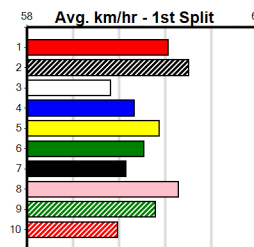

MMS ACCESS

Distance: 450m, Race Type: Tier 3 - Grade 6, Total Prizemoney: $2,925
1st: $1,950, 2nd: $600, 3rd: $300, 4th: $75

KRAKEN TILLY (6) recorded a good all the way Bendigo win two starts back and she could be the one to beat with any luck early. MISSIN' THE BUG (7) has produced good efforts in her last 2 starts and can challenge from her good draw.

Watchdog Tips: 6 7 8 1 Bet: Win 6

SAM'S UNIVERSE [6] Hit the line in handy placing 2 back, can threaten $5.50
Owner(s): Greysynd Racing (SYN), W Owen, J Chilcott, A Long
Trainer: Michael Chilcott (Heathcote)

DESTINI BELLANCA [6] Slow early, wide runner, place hopes look best. $21.00
Owner(s): RIVERWALK (SYN), A Palmer, J Rinaldi, E Rinaldi
Trainer: Kylie Norton (Craigieburn)

HYLLIC MEYER [6] *** SCRATCHED *** $12.00
Owner(s): D Shovan
Trainer: David Shovan (Powlett Planes)

SAVVY LONG LEGS [6] Drawn to find too much trouble here, needs luck. $8.00
Owner(s): M Accardi
Trainer: Ciro Accardi (Heathcote)

MOE PATTY [6] *** SCRATCHED *** $10.00
Owner(s): B Kinder
Trainer: Brenda Kinder (Girgarre)

1

2

3

4

5