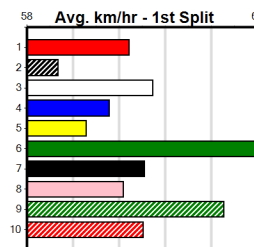

ELITE COLLARS & LEADS

2

11:22AM

(VIC time)

Distance: 390m, Race Type: Tier 3 - Maiden, Total Prizemoney: $2,535
1st: $1,680, 2nd: $520, 3rd: $260, 4th: $75

MAYFAIR JILL (1) has been smartly placed in her last 3 starts and she may be the one to beat from her gun draw. LITTLE SPANGO (8) has met some handy types in her last few starts and she could be right in the finish in this.

Watchdog Tips: 1 8 5 3 **Bet:** Win 1

Form Box	Wgt	Dist	Track	Date	Time	BON	Margin	1st/2nd (Time)	PIR	Checked	Comment	WR	Split 1	S/P	Grade	
1	MAYFAIR JILL [M] $3.20															
	Gun draw, smart placings in her last 3, go close.															
	BK Bitch Apr-23 Sire: BERNARDO Dam: THANK YOU JILL Trainer: Judy Brereton (Tanjil South)															
	Owner(s): J Brereton															
	Winning Distances: < 300m (0) 300 - 399m (0) 400 - 499m (0) 500 - 599m (0) 600 - 699m (0) > 700m (0)															
	Winning Weights:															
	4th (3) 24.5 435 SLE R1 06-Oct-24 25.27 24.16 7.00L STORMY NEO (24.78) Q/113 5.29 $16.20 M															
	8th (7) 24.1 435 SLE R1 13-Oct-24 25.93 24.07 16.00 ZIPPING SCOOBY (24.88) M/477 5.37 $13.10 M															
	3rd (8) 24.1 435 SLE R4 16-Oct-24 24.93 24.34 7.50L TOMMY THE HOOD (24.41) M/333 5.32 $11.40 M															
	2nd (3) 24.1 435 SLE R1 23-Oct-24 25.35 24.65 6.00L EVOLVE (24.94) M/333 5.30 $1.80 M															
2nd (3) 23.8 390 BAL R2 31-Oct-24 22.91 22.23 6.00L DOONGALLA SHANE (22.50) M/33 8.62 $10.00 M																
Last 3 wins NOT included above																
Box History																
<table border="1" style="width: 100%; border-collapse: collapse;"> <thead> <tr> <th>Bx</th> <th>1st</th> <th>2nd</th> <th>3rd</th> <th>4th</th> <th>5th</th> <th>6th</th> <th>7th</th> <th>8th</th> </tr> </thead> <tbody> <tr><td>1</td><td></td><td></td><td></td><td></td><td></td><td></td><td></td><td></td></tr> <tr><td>2</td><td></td><td></td><td></td><td></td><td></td><td></td><td></td><td></td></tr> <tr><td>3</td><td></td><td>2</td><td></td><td>1</td><td></td><td></td><td></td><td></td></tr> <tr><td>4</td><td></td><td></td><td></td><td></td><td></td><td></td><td></td><td></td></tr> <tr><td>5</td><td></td><td></td><td></td><td></td><td></td><td></td><td></td><td></td></tr> <tr><td>6</td><td></td><td></td><td></td><td></td><td></td><td></td><td></td><td></td></tr> <tr><td>7</td><td></td><td></td><td></td><td></td><td></td><td></td><td></td><td>1</td></tr> <tr><td>8</td><td></td><td></td><td>1</td><td></td><td></td><td></td><td></td><td></td></tr> </tbody> </table>																
Prize Best $1175.00 FSH																
Starts 5-0-2-1																
Trk/Dts 0-0-0-0																
APM 1175																
2	WHITE IVERSON [M] $8.50															
	Better effort when placed last start, place hopes.															
	F Dog Oct-22 Sire: FERAL FRANKY Dam: ZIPPING ABILENE Trainer: Chris Armstrong (Hoppers Crossi)															
	Owner(s): M Chapple															
	Winning Distances: < 300m (0) 300 - 399m (0) 400 - 499m (0) 500 - 599m (0) 600 - 699m (0) > 700m (0)															
	Winning Weights:															
	6th (8) 30.8 390 BAL R3 24-Oct-24 23.14 22.08 13.00 HIM TARZAN (22.29) Q/46 8.68 $17.90 M															
	6th (4) 30.9 390 BAL R3 31-Oct-24 23.00 22.23 8.00L FEROCIOUS QUEEN (22.47) M/66 8.85 $36.30 M															
	2nd (1) 31.0 300 HVL R1 03-Nov-24 17.20 17.03 2.50L WHO ME (17.03) M/3 4.06 $20.30 M															
	Last 3 wins NOT included above															
Box History																
<table border="1" style="width: 100%; border-collapse: collapse;"> <thead> <tr> <th>Bx</th> <th>1st</th> <th>2nd</th> <th>3rd</th> <th>4th</th> <th>5th</th> <th>6th</th> <th>7th</th> <th>8th</th> </tr> </thead> <tbody> <tr><td>1</td><td></td><td>1</td><td></td><td></td><td></td><td></td><td></td><td></td></tr> <tr><td>2</td><td></td><td></td><td></td><td></td><td></td><td></td><td></td><td></td></tr> <tr><td>3</td><td></td><td></td><td></td><td></td><td></td><td></td><td></td><td></td></tr> <tr><td>4</td><td></td><td></td><td></td><td></td><td></td><td>1</td><td></td><td></td></tr> <tr><td>5</td><td></td><td></td><td></td><td></td><td></td><td></td><td></td><td></td></tr> <tr><td>6</td><td></td><td></td><td></td><td></td><td></td><td></td><td></td><td></td></tr> <tr><td>7</td><td></td><td></td><td></td><td></td><td></td><td></td><td></td><td></td></tr> <tr><td>8</td><td></td><td></td><td></td><td></td><td></td><td></td><td>1</td><td></td></tr> </tbody> </table>																
Prize Best $520.00 FSH																
Starts 3-0-1-0																
Trk/Dts 0-0-0-0																
APM 520																
3	MISS BARBIE (NSW)[M] $7.00															
	Can race in a forward position in this, threat.