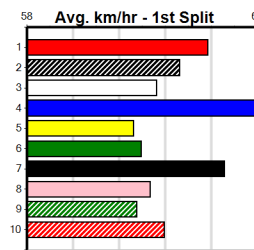

REJUVENATE @ STUD

4

11:57AM

(VIC time)

Distance: 390m, Race Type: Tier 3 - Grade 7, Total Prizemoney: $2,925
1st: $1,950, 2nd: $600, 3rd: $300, 4th: $75

ASTON RIOT (8) was a good all the way winner here 2 starts back and she looks like the one to beat again in this. DOOKIE GIBLET (3) has shown speed in his recent placings and he could be prominent throughout today.

Watchdog Tips: **8** **3** **5** **6** **Bet:** Box Trifecta 3,5,6,8 ($10 for 41.67%)

Form	Box	Wgt	Dist	Track	Date	Time	BON	Margin	1st/2nd (Time)	PIR	Checked	Comment	WR	Split 1	S/P	Grade

1

EWING [7] **$15.00**

F Dog Feb-22 **Steady placing here 3 back when led, keep safe.**

Owner(s): S Hetherton **Sire: FERNANDO BALE Dam: COSMIC SPARKLE**

Trainer: Steven Hetherton (Kilmore)

Winning Distances: < 300m (1) 300 - 399m (0) 400 - 499m (0) 500 - 599m (0) 600 - 699m (0) > 700m (0)

Winning Weights: 28.6(1)

7th (5)	29.2	350	HVL	R7	23-Aug-24	20.00	19.28	5.50L	PAW JULIA (19.64)	M/6	.	.	.	6.70	$68.00	T3-7
8th (3)	28.8	350	HVL	R9	30-Aug-24	20.52	19.45	7.00L	LARRY INTENTION (20.05)	M/1	.	.	.	6.61	$24.00	T3-7
7th (1)	29.0	300	HVL	R2	06-Sep-24	17.46	16.80	6.50L	PAW OLYMPIA (17.02)	S/8	.	.	.	4.19	$18.10	T3-7
2nd (8)	29.0	390	SHP	R10	12-Sep-24	22.85	22.24	1.25L	WONDERFUL GIRL (22.77)	M/22	.	R	.	8.64	$8.30	T7
5th (7)	28.7	390	SHP	R3	30-Sep-24	23.07	22.08	11.00	HAS A LOT (22.35)	M/75	.	.	.	8.72	$56.50	X67
2nd (6)	28.9	390	SHP	R10	10-Oct-24	22.80	22.16	0.50L	ANOTHER FIFTY (22.77)	M/11	.	.	.	8.53	$3.30	T7
8th (1)	29.0	390	SHP	R4	17-Oct-24	23.27	22.22	11.00	GO A BEE (22.55)	M/57	.	.	.	8.72	$15.00	T3-7
7th (5)	29.2	390	SHP	R4	24-Oct-24	23.42	22.09	14.00	WELLERMAN (22.50)	M/57	.	.	.	8.78	$25.30	X67

Last 3 wins NOT included above

1st (1)	28.6	278	LCN	R2	15-Jan-24	16.59	15.99	1.00L	BUCKLE UP MILES (16.66)	0	.	.	SWAB	5.14	$14.00	6

Box History

Bx	1st	2nd	3rd	4th	5th	6th	7th	8th
1	1						2	2
2					1			
3								
4								
5			1		1	2		1
6								
7								
8	1					1		

Prize Best Starts Trk/Dts APM

$3210.00
22.78(5)-8/8/24
27-1-2-1
11-0-2-1
1154

2

SPICY MADAM [7] **$10.00**

BK Bitch Mar-22 **Been well beaten in her last few, needs it easier.**

Owner(s): D Kerr **Sire: BERNARDO Dam: HOOK ALONG BOOK**

Trainer: Belinda Connolly (Caldermeade)

Winning Distances: < 300m (0) 300 - 399m (1) 400 - 499m (0) 500 - 599m (0) 600 - 699m (0) > 700m (0)

Winning Weights: 25.8(1)

2nd (4)	26.6	400	WGL	R3	18-Jun-24	23.08	22.54	2.25L	ASTON IMAGE (22.93)	Q/12	.	SW	.	8.30	$21.30	X67
7th (4)	26.4	400	WGL	R9	25-Jun-24	23.75	22.51	12.00	DAINTREE SPIRIT (22.91)	M/45	.	.	.	8.54	$17.70	X67
8th (3)	26.5	400	WGL	R10	04-Jul-24	24.36	23.04	19.00	URANA PANDA (23.04)	M/67	.	V28	.	8.80	$7.10	T7
4th (2)	26.8	390	BAL	R9	16-Sep-24	22.94	22.20	3.75L	DARK BEFORE DAWN (22.69)	Q/12	.	.	.	8.50	$4.50	T3-7
6th (1)	26.4	400	WGL	R9	19-Sep-24	23.67	22.83	8.00L	MINA WINGS (23.13)	Q/33	.	.	.	8.43	$9.80	X67
7th (3)	25.8	390	BAL	R11	30-Sep-24	23.41	22.39	10.00	CROCODILE ROLL (22.72)	Q/47	.	.	.	8.67	$7.80	T3-7
8th (4)	26.0	400	GEL	R11	08-Oct-24	24.24	22.73	13.00	SILENT WHISPER (23.33)	Q/78	.	V14	.	8.83	$22.60	X67
6th (4)	25.7	300	HVL	R10	28-Oct-24	18.15	16.85	11.00	APRIL OH ZEAL (17.41)	M/3	.	.	.	4.14	$3.90	X67

Last 3 wins NOT included above

1st (5)	25.8	350	HVL	R2	09-Feb-24	20.21	19.65	0.05L	ASTON LYNDIA (20.21)	M/4	.	.	SW	6.95	$2.70	T3-M

Box History

Bx	1st	2nd	3rd	4th	5th	6th	7th	8th
1								
2		1	1					
3								
4							1	1
5	1							1
6		1						
7								
8					1			

Prize Best Starts Trk/Dts APM

$2900.00
23.78(5)-1/2/24
20-1-3-3
1-0-0-0
762