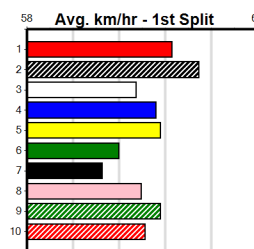

DREAMCHASERS - TICKETS ON SALE NOW

9

1:27PM

(VIC time)

Distance: 450m, Race Type: Tier 3 - Grade 7, Total Prizemoney: $2,925
1st: $1,950, 2nd: $600, 3rd: $300, 4th: $75

MONEY PALACE (1) can race on the speed from the outset in this and she looks set to be too powerful in the run to the judge. LUCKY LISA (2) can set the tempo from box rise in this and she looks set to be prominent throughout.

Watchdog Tips: 1 2 3 4 **Bet:** Trifecta 1/2,3,4/2,3,4,8 ($10 - 111.11%)

Form Box	Wgt	Dist	Track	Date	Time	BON	Margin	1st/2nd (Time)	PIR	Checked	Comment	WR	Split 1	S/P	Grade			
1	MONEY PALACE [7] $2.20																	
	Can race on the speed, mid race burn, one to beat.																	
	BK Dog		Jun-22		Sire: FERNANDO BALE		Dam: PALACE LADY										BEST BET	
	Owner(s): Cash Is King (SYN), J Gauci, S Pratt, B Ryan, C Vassiliadis, N Acevski																	
	Trainer: Julian Gauci (South Morang)																	
	Winning Distances: < 300m (0) 300 - 399m (0) 400 - 499m (1) 500 - 599m (0) 600 - 699m (0) > 700m (0)																	
	Winning Weights: 30.6(1)																	
	1st (2) 30.6 450 SHP R2 19-Jul-24 25.76 25.70 5.50L VAN KINDER (26.12) M/111 . . . SW . . . 6.80 $1.40 M																	
	2nd (2) 30.1 515 SAN R2 08-Aug-24 29.76 29.36 3.75L MEPUNGA ROCKY (29.50) Q/7222 . . . . . 5.28 $10.80 RW																	
	3rd (4) 30.4 515 SAN R1 15-Aug-24 30.03 29.09 6.50L MEPUNGA ROCKY (29.59) M/5443 . . . . . 5.22 $19.10 X67																	
4th (7) 30.7 515 SAN R1 22-Aug-24 30.09 29.31 10.00 FILL YOUR BOOTS (29.42) M/4334 . . . . . 5.26 $3.20 7																		
4th (4) 30.1 515 SAP R2 02-Sep-24 30.35 29.85 6.00L PAW IKE (29.96) M/6444 . . . . . 5.24 $9.60 X67																		
5th (3) 30.0 515 SAP R4 16-Sep-24 30.41 29.52 7.50L ELLIOTT (29.90) M/4334 . . . . . 5.25 $16.60 X67H																		
3rd (4) 30.0 515 SAP R1 23-Sep-24 29.86 29.16 4.75L COME TO PARTY (29.53) M/5333 . . . . . 5.24 $2.10 7																		
4th (1) 30.4 525 MEA R1 28-Sep-24 30.56 29.60 0.75L DROP OF INK (30.52) M/4322 . . . . . 5.24 $3.00 X67																		
Last 3 wins NOT included above																		
<table border="1" style="width: 100%; border-collapse: collapse;"> <thead> <tr> <th>Bx</th> <th>1st</th> <th>2nd</th> <th>3rd</th> <th>4th</th> <th>5th</th> <th>6th</th> <th>7th</th> <th>8th</th> </tr> </thead> <tbody> <tr><td>1</td><td></td><td></td><td></td><td></td><td></td><td></td><td></td><td></td></tr> <tr><td>2</td><td>1</td><td>1</td><td>1</td><td>1</td><td></td><td></td><td></td><td></td></tr> <tr><td>3</td><td></td><td></td><td></td><td></td><td>1</td><td>1</td><td></td><td></td></tr> <tr><td>4</td><td></td><td></td><td>3</td><td>1</td><td>1</td><td></td><td></td><td></td></tr> <tr><td>5</td><td></td><td>1</td><td></td><td></td><td></td><td></td><td></td><td></td></tr> <tr><td>6</td><td></td><td>1</td><td></td><td></td><td></td><td></td><td></td><td></td></tr> <tr><td>7</td><td></td><td></td><td></td><td>1</td><td></td><td></td><td></td><td></td></tr> <tr><td>8</td><td></td><td></td><td></td><td></td><td></td><td></td><td></td><td></td></tr> </tbody> </table>																		
<table border="1" style="width: 100%; border-collapse: collapse;"> <tr> <td>Prize Best</td> <td colspan="8" style="text-align: right;">$6737.50</td> </tr> <tr> <td>Starts</td> <td colspan="8" style="text-align: right;">25.76(2)-19/7/24</td> </tr> <tr> <td>Trk/Dts</td> <td colspan="8" style="text-align: right;">16-1-3-5</td> </tr> <tr> <td>APM</td> <td colspan="8" style="text-align: right;">1-1-0-0 3703</td> </tr> </table>																		

2	LUCKY LISA [7] $4.80																	
	Can set the tempo from box rise, major player.																	
	WBK Bitch		Mar-23		Sire: FERNANDO BALE		Dam: MEPUNGA SPECTRE										BEST BET	
	Owner(s): J Shaw																	
	Trainer: James Shaw (Seymour)																	
	Winning Distances: < 300m (0) 300 - 399m (0) 400 - 499m (1) 500 - 599m (0) 600 - 699m (0) > 700m (0)																	
	Winning Weights: 28.6(1)																	
	4th (7) 29.3 390 SHP R9 02-Sep-24 23.14 21.92 11.00 POCKET MOUSE (22.37) M/34 . . . . . 8.85 $8.40 M																	
	2nd (2) 29.0 390 SHP R1 16-Sep-24 22.57 22.08 0.50L SPIRITED OLIVER (22.54) M/22 . . . . . 8.52 $3.60 M																	
	4th (5) 28.8 300 HVL R2 22-Sep-24 17.11 16.59 1.25L FULL OF FUN (17.03) M/3 . . . . . 4.02 $14.50 MH																	
3rd (1) 28.6 400 GEL R3 28-Sep-24 22.79 22.46 3.75L SPEEDY EASY (22.54) Q/33 . . . . . 8.61 $2.40 M																		
4th (8) 28.6 450 SHP R1 07-Oct-24 25.90 25.40 5.00L COPPER RUSH (25.56) M/233 . . . . . 6.69 $2.60 M																		
1st (7) 28.6 450 SHP R1 14-Oct-24 25.78 25.13 0.50L SKY SPRINGER (25.80) Q/322 . . . . . 6.71 $2.40 M																		
7th (1) 28.9 525 MEP R4 23-Oct-24 31.33 29.89 13.00 GOLD MAREE (30.47) M/3456 . . . . . 5.20 $9.50 X67																		
6th (5) 28.9 450 SHP R9 28-Oct-24 25.91 25.13 7.00L UP HILL SHILOH (25.44) S/666 . . . . . 6.77 $7.10 X67																		
Last 3 wins NOT included above																		
<table border="1" style="width: 100%; border-collapse: collapse;"> <thead> <tr> <th>Bx</th> <th>1st</th> <th>2nd</th> <th>3rd</th> <th>4th</th> <th>5th</th> <th>6th</th> <th>7th</th> <th>8th</th> </tr> </thead> <tbody> <tr><td>1</td><td></td><td></td><td></td><td></td><td></td><td></td><td></td><td></td></tr> <tr><td>2</td><td></td><td>1</td><td></td><td></td><td></td><td></td><td></td><td>1</td></tr> <tr><td>3</td><td></td><td></td><td></td><td></td><td></td><td></td><td></td><td></td></tr> <tr><td>4</td><td></td><td></td><td></td><td></td><td></td><td></td><td></td><td></td></tr> <tr><td>5</td><td></td><td></td><td></td><td></td><td>1</td><td></td><td>1</td><td></td></tr> <tr><td>6</td><td></td><td></td><td></td><td></td><td></td><td></td><td></td><td></td></tr> <tr><td>7</td><td>1</td><td></td><td></td><td></td><td></td><td></td><td></td><td></td></tr> <tr><td>8</td><td></td><td></td><td></td><td></td><td></td><td>1</td><td></td><td></td></tr> </tbody> </table>																		
<table border="1" style="width: 100%; border-collapse: collapse;"> <tr> <td>Prize Best</td> <td colspan="8" style="text-align: right;">$2685.00</td> </tr> <tr> <td>Starts</td> <td colspan="8" style="text-align: right;">25.78(7)-14/10/24</td> </tr> <tr> <td>Trk/Dts</td> <td colspan="8" style="text-align: right;">8-1-1-1</td> </tr> <tr> <td>APM</td> <td colspan="8" style="text-align: right;">3-1-0-0 2484</td> </tr> </table>