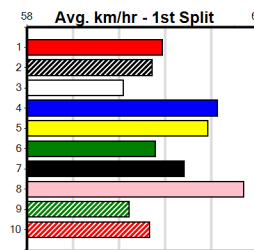

RSN GREY AREAS - WEDNESDAY & FRIDAY

6

12:32PM

(VIC time)

Distance: 450m, Race Type: Grade 5 T3, Total Prizemoney: $2,925
1st: $1,950, 2nd: $600, 3rd: $300, 4th: $75

PRESS START (4) can race on the speed from the outset despite her tough draw and she will be hard to catch if she can find the arm. DEMONESS (5) has plenty of talent and she can challenge with an ounce of luck in running here.

Watchdog Tips: 4 5 8 7 **Bet:** Win 4

1

TANTANGARA GIRL [5] **$15.00**

WBK Bitch Aug-21 Sire: FERNANDO BALE Dam: CAPTAIN JACKIE

Owner(s): D Shovan Trainer: David Shovan (Powlett Planes)

Winning Distances: < 300m (0) 300 - 399m (1) 400 - 499m (3) 500 - 599m (1) 600 - 699m (0) > 700m (0)

Winning Weights: 24.2(1) 24.3(1) 24.4(1) 24.6(1) 25.2(1)

4th	5th	6th	7th	8th	9th	10th	PIR	Checked	Comment	W/R	Split 1	S/P	Grade
4th (4) 25.0 500 BEN R6	28-Aug-24	29.38	28.26	9.00L	ASTON ZULU (28.78)	M/584	.	.	.	.	6.88	$31.60	T3-5
5th (6) 24.9 450 SHP R7	07-Sep-24	26.07	25.49	6.00L	REGENERATE (25.65)	M/775	.	.	W	.	6.94	$21.80 5	
2nd (7) 24.6 450 SHP R8	12-Sep-24	25.76	25.54	1.75L	MISS IMMY LEE (25.65)	M/332	.	.	.	.	6.82	$26.30 5	
4th (1) 24.9 350 HVL R6	20-Sep-24	19.99	19.41	6.50L	MY GIRL RISSA (19.54)	M/6	.	.	.	.	6.76	$12.40 5	
5th (1) 24.6 500 BEN R8	26-Sep-24	28.60	28.27	4.75L	JALAPENO GEM (28.27)	M/555	.	.	.	.	6.71	$33.60 T3-5	
7th (1) 24.4 450 SHP R8	30-Sep-24	25.81	25.20	5.00L	FROG MARCH (25.47)	M/776	.	.	.	.	6.81	$57.10 RWH	
5th (4) 25.0 450 SHP R6	24-Oct-24	26.43	25.59	8.50L	YABBY GANG (25.86)	S/785	.	.	.	.	7.02	$3.10 5	
4th (7) 25.0 450 SHP R7	31-Oct-24	26.03	25.48	7.00L	GEORGE'S BEST (25.54)	M/764	.	.	.	.	6.91	$10.10 T3-5	

Last 3 wins NOT included above

1st (8) 24.6 450 SHP R7	02-Nov-23	25.69	25.42	1.00L	SAPPHIRE FERN (25.75)	M/322	.	.	.	.	6.77	$9.70 T3-6	
1st (2) 24.4 450 SHP R6	07-Mar-24	25.94	25.53	0.50L	NANNA'S BLUE BOY (25.96)	M/112	.	.	.	.	6.61	$9.20 T3-5	
1st (8) 25.2 500 BEN R8	15-May-24	28.69	28.16	0.50L	MOONLIGHT SID (28.72)	M/433	.	.	.	.	6.75	$2.90 T3-5	

Box History

Bx	1st	2nd	3rd	4th	5th	6th	7th	8th
1	1	2	1	5	1	1	1	1
2	1	1	1	1	1	1	1	1
3					2	2	3	1
4		3		3	2			
5		1	1	1	2			
6	1		1	1	2	1		1
7	1	2	1	3	2	3	2	
8	2	1	1	2	1	1		

Prize Best Starts: $12320.00
25.69(8)-2/1/1/2/3
Trk/Dts: 69-5-10-6
APM: 10-2-1-1
2357