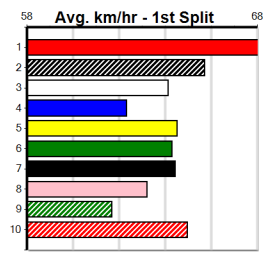

SHEPPARTON RACE 13

Distance: 390m, Race Type: Grade 5 T3, Total Prizemoney: $2,925
1st: $1,950, 2nd: $600, 3rd: $300, 4th: $75

AYIA THE SLAYER (6) was a smart all the way Bendigo winner last start and she may only need to step cleanly to salute again here. NARCISSUS (7) can race on the speed from the outset in this and he could be right in the mix.

Watchdog Tips: 6 7 3 1 Bet: Box Trifecta 1,3,6,7 ($10 for 41.67%)

Form Box Wgt Dist Track Date Time BON Margin 1st/2nd (Time) PIR Checked Comment W/R Split 1 S/P Grade

MY BOY TED [5] Drawn to get the gun run throughout, threat. $8.00
RF Dog Feb-22 Sire: HOUDINI BOY Dam: IT'S A JEWEL Trainer: Kylie Norton (Craigieburn)
Winning Distances: < 300m (0) 300 - 399m (4) 400 - 499m (0) 500 - 599m (0) 600 - 699m (0) > 700m (0)
Winning Weights: 34.7(2) 35.0(1) 35.1(1)
7th (7) 34.3 350 HVL R8 09-Aug-24 20.06 19.57 7.00L CRACKERJACK JET (19.58) M/4 . . . . 6.70 $22.70 T3-5
4th (8) 34.3 350 HVL R4 23-Aug-24 19.76 19.28 3.5L ZIPPI MUSTANG (19.52) M/3 . . . . 6.72 $8.90 T3-5
7th (4) 34.4 350 HVL R8 06-Sep-24 19.72 19.01 9.00L BALLAN BRUMBY (19.11) S/6 . . . . 6.71 $20.50 T3-5
8th (8) 34.4 350 HVL R7 13-Sep-24 20.06 19.47 6.00L GET A GRIP (19.64) M/6 . . . . 6.78 $7.50 T3-5
3rd (4) 33.9 350 HVL R7 20-Sep-24 20.01 19.41 4.75L GOLDEN COAST (19.69) M/4 . . . . 6.84 $2.50 5
5th (7) 34.2 350 HVL R7 27-Sep-24 20.01 19.32 5.00L ELSIE DREAMING (19.68) M/4 . . . . 6.66 $10.60 T3-5
ST (-) 34.5 300 HVL 25-Oct-24 17.32 . . . . 3.97 . ST
1st (1) 34.7 350 HVL R7 01-Nov-24 19.98 19.69 1.75L PURE PROMISE (20.09) S/1 . . . . 6.65 $3.60 T3-5
Last 3 wins NOT included above
1st (8) 35.0 350 HVL R9 14-Jun-24 19.98 19.40 0.75L IZAKAYA LAD (20.02) M/1 . . . . 6.70 $1.70 T3-M
1st (2) 35.1 350 HVL R9 05-Jul-24 19.83 19.67 0.50L STURGIS (19.85) M/1 . . . . 6.66 $1.90 T3-7
1st (1) 34.7 350 HVL R7 02-Aug-24 19.82 19.11 0.50L ANOKE (19.84) M/2 . . . SW . 6.63 $2.30 T3-RW
Box History
Prize Best Starts Trk/Dts APM $5370.00 23.18(7)-13/5/24 20-4-2-3 2-0-0-0 3086