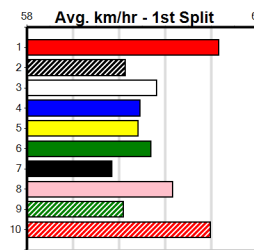

ONE MORE RACE TO GO

Distance: 390m, Race Type: Grade 5 T3, Total Prizemoney: $2,925
1st: $1,950, 2nd: $600, 3rd: $300, 4th: $75

CRACKERJACK BERN (7) can be a bit hit or miss early in his races but has lots of ability and may be the one to beat here. BOROUGH MAN (2) has shown good mid race pace in some recent wins and he can challenge with any luck.

Watchdog Tips:	7	2	4	5	Bet:	Win 7

Form Box	Wgt	Dist	Track	Date	Time	BON	Margin	1st/2nd (Time)	PIR	Checked	Comment	WR	Split 1	S/P	Grade
1	TONIC'S GIRL [5] $12.00														
BK	Bitch	Feb-21			Sire: MY REDEEMER		Dam: GUNAI GOSSIP		Trainer: George Kantzidis (Woodstock)						
Owner(s): Wife Fund (SYN), L Jovanovski, B Petkovski															
Winning Distances: < 300m (0) 300 - 399m (6) 400 - 499m (5) 500 - 599m (0) 600 - 699m (0) > 700m (0)															
Winning Weights: 24.8(1) 25.0(1) 25.2(1) 25.7(1) 25.8(1) 25.9(1) 26.1(1) 26.2(3) 26.5(1)															
1st (3)	26.1	400	GEL	R5	06-Sep-24	22.72	22.68	2.50L RAPIDFIRE FOREST (22.89)	Q/11		SW		8.42	$34.40	5
2nd (2)	26.3	390	SHP	R3	09-Sep-24	22.27	22.15	1.00L TROPIC MAN (22.21)	Q/22				8.40	$25.10	5
7th (1)	26.0	400	GEL	R5	13-Sep-24	23.15	22.65	4.25L INTREPID BALE (22.86)	Q/45				8.58	$15.10	X45
6th (1)	26.0	425	BEN	R9	20-Sep-24	24.65	24.04	7.50L SODA FRANK (24.14)	M/566				6.74	$13.00	5
6th (8)	25.7	400	GEL	R11	27-Sep-24	22.91	22.22	10.00L LEO BALE (22.22)	M/55				8.64	$33.40	X34
3rd (7)	25.9	350	HVL	R8	04-Oct-24	19.63	19.42	3.00L HEAD HUNTER (19.42)	M/4				6.64	$19.90	T3-5
5th (8)	26.0	390	SHP	R11	17-Oct-24	22.69	22.22	3.5L MILLIE (22.44)	M/55				8.69	$6.60	T3-5
7th (3)	26.2	350	HVL	R6	25-Oct-24	20.29	19.78	7.50L DOWN SOUTH GIRL (19.78)	Q/2				6.67	$31.30	T3-5
Last 3 wins NOT included above															
1st (4)	26.5	450	SHP	R7	19-Jun-23	25.42	25.11	2.50L SPRING BART (25.58)	Q/111				6.59	$2.80	5
1st (7)	26.2	390	SHP	R12	30-May-24	22.38	22.15	0.75L PRETTY REEF (22.42)	M/11				8.57	$6.30	5
1st (6)	25.8	400	GEL	R6	23-Jul-24	22.81	22.44	2.25L VENTURA BALE (22.96)	M/11				8.47	$3.50	5

Box History								
Bx	1st	2nd	3rd	4th	5th	6th	7th	8th
1	1	1	1	1	2	1	1	1
2	1	1	1	2	2	1	1	1
3	2	1	1			1	1	
4	1	1	1	1	1		3	
5	1	1			3	1	2	
6	3		1	1	1	1	1	
7	2		2	1	2		1	1
8		4			1	1	3	1

Prize Best Starts	$22470.00
Trk/Dts APM	22.27(2)-9/9/24
	65-11-9-6
	7-1-3-1
	4523

Form Box	Wgt	Dist	Track	Date	Time	BON	Margin	1st/2nd (Time)	PIR	Checked	Comment	WR	Split 1	S/P	Grade
2	BOROUGH MAN [5] $5.50														
WF	Dog	Feb-22			Sire: FERNANDO BALE		Dam: SUBLIME NEWS		Trainer: Jordan Formosa (Heathcote)						
Owner(s): J Formosa															
Winning Distances: < 300m (0) 300 - 399m (1) 400 - 499m (2) 500 - 599m (0) 600 - 699m (0) > 700m (0)															
Winning Weights: 29.5(1) 30.0(1) 30.2(1)															
6th (1)	29.8	425	BEN	R1	21-Jun-24	25.19	23.62	14.00L ULTIMATE RIOT (24.25)	Q/355				6.67	$10.70	M
1st (1)	29.5	425	BEN	R1	28-Jun-24	24.64	23.73	0.50L PARNASSUS (24.66)	Q/111		SW		6.68	$8.20	M
7th (7)	29.2	390	SHP	R4	11-Jul-24	23.38	22.09	12.00L SHEILA'S WAIT (22.60)	M/77				9.12	$6.90	T3-7
7th (2)	30.0	390	SHP	R9	08-Aug-24	23.05	22.32	9.50L COLLINDA PEARL (22.42)	M/67				9.01	$24.00	T3-7
3rd (4)	30.1	425	BEN	R3	26-Sep-24	24.87	24.09	8.50L AUDITION (24.29)	M/333				6.71	$9.60	T3-7
1st (7)	30.2	390	BAL	R10	21-Oct-24	22.62	22.03	1.25L BOROUGH BOUND (22.70)	Q/21				8.60	$6.20	T3-7
5th (4)	30.0	425	BEN	R9	26-Oct-24	24.99	24.08	9.00L PAW GLORY (24.36)	Q/224				6.65	$7.70	6G
1st (1)	30.0	425	BEN	R4	29-Oct-24	24.62	24.05	1.75L SASSY PANAMA (24.73)	M/322				6.63	$2.90	6G
Last 3 wins NOT included above															

Box History								
Bx	1st	2nd	3rd	4th	5th	6th	7th	8th
1	2					1		
2							1	
3								1
4		1		1				
5								
6								
7	1						1	
8								

Prize Best Starts	$3840.00
Trk/Dts APM	23.05(2)-8/8/24
	8-3-0-1
	2-0-0-0
	2800