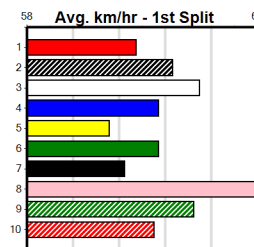

SPORTSBET GO THE BLUE DOG

Distance: 390m, Race Type: Tier 3 - Grade 7, Total Prizemoney: $2,925
1st: $1,950, 2nd: $600, 3rd: $300, 4th: $75

UNLEASH GIGI (2) recorded a good all the way win 2 starts back and she may only need to step on terms to salute here. THERMAL FLICKER (5) has posted handy wins in his last 2 starts and he looks like the main danger again.

Watchdog Tips: 2 5 1 6 **Bet:** Win 2

Form Box	Wgt	Dist	Track	Date	Time	BON	Margin	1st/2nd (Time)	PIR	Checked	Comment	W/R	Split 1	S/P	Grade	
1	BEAR IT IS [7] $6.00															
	Smart placings here in his last 3 starts, chance.															
	BD Dog May-22 Sire: BLUE MOON RISING Dam: SANDY'S MY NAME Trainer: Riana Groom (Seymour)															
	Owner(s): A Burns															
	Winning Distances: < 300m (0) 300 - 399m (1) 400 - 499m (0) 500 - 599m (0) 600 - 699m (0) > 700m (0)															
	Winning Weights: 32.6(1)															
	6th (1) 31.1 390 SHP R2 09-May-24 23.45 22.22 5.50L MOYARRA SPECTRUM M/66 9.17 $4.70 M															
	1st (6) 32.6 390 SHP R1 07-Sep-24 22.58 22.49 5.50L SMACKDOWN SHAKA (22.97) M/11 SW 8.67 $3.50 M															
	3rd (2) 32.5 390 SHP R10 12-Sep-24 22.90 22.24 1.75L WONDERFUL GIRL (22.77) Q/33 8.78 $3.10 7															
	8th (5) 32.5 425 BEN R3 18-Sep-24 25.18 24.12 12.00 MORE BEER PLEASE (24.37) M/867 6.90 $24.50 T3-7															
3rd (4) 33.4 390 SHP R10 10-Oct-24 22.83 22.16 1.00L ANOTHER FIFTY (22.77) M/43 8.71 $2.60 7																
3rd (7) 33.4 390 SHP R9 17-Oct-24 22.76 22.22 0.75L MOE PATTY (22.71) M/33 8.78 $3.70 T3-7																
2nd (6) 32.9 390 SHP R9 24-Oct-24 22.72 22.09 1.00L GUNAI DAISY (22.66) M/44 8.77 $13.20 X67																
3rd (4) 32.9 390 SHP R9 31-Oct-24 22.76 22.11 2.75L ESPECIAL YOGI (22.57) M/63 8.60 $9.20 T3-7																
Last 3 wins NOT included above																
<table border="1" style="width: 100%; border-collapse: collapse;"> <thead> <tr> <th>Bx</th> <th>1st</th> <th>2nd</th> <th>3rd</th> <th>4th</th> <th>5th</th> <th>6th</th> <th>7th</th> <th>8th</th> </tr> </thead> <tbody> <tr><td>1</td><td></td><td></td><td></td><td></td><td></td><td></td><td>1</td><td></td></tr> <tr><td>2</td><td></td><td></td><td>1</td><td></td><td></td><td></td><td></td><td></td></tr> <tr><td>3</td><td></td><td></td><td></td><td></td><td></td><td>1</td><td></td><td></td></tr> <tr><td>4</td><td></td><td></td><td>2</td><td></td><td></td><td></td><td></td><td></td></tr> <tr><td>5</td><td></td><td></td><td></td><td></td><td>1</td><td></td><td></td><td>1</td></tr> <tr><td>6</td><td>1</td><td>1</td><td></td><td></td><td></td><td></td><td></td><td></td></tr> <tr><td>7</td><td></td><td></td><td>1</td><td></td><td></td><td></td><td></td><td></td></tr> <tr><td>8</td><td></td><td></td><td></td><td></td><td></td><td></td><td></td><td></td></tr> </tbody> </table> <table border="1" style="width: 100%; border-collapse: collapse;"> <tr><td>Prize Best</td><td>$1960.00</td></tr> <tr><td>Starts</td><td>22.58(6)-7/9/24</td></tr> <tr><td>Trk/Dts</td><td>10-1-1-4</td></tr> <tr><td>APM</td><td>9-1-1-4 1728</td></tr> </table>																

2	UNLEASH GIGI [7] $4.20															
	*** SCRATCHED ***															
	BK Bitch Jan-23 Sire: BEAST UNLEASHED Dam: VEGAS TICKET Trainer: Adam Norris (Girgarre)															
	Owner(s): J Dorazio															
	Winning Distances: < 300m (0) 300 - 399m (1) 400 - 499m (0) 500 - 599m (0) 600 - 699m (0) > 700m (0)															
	Winning Weights: 26.4(1)															
	2nd (4) 26.0 390 SHP R2 02-Sep-24 22.94 21.92 4.50L SCOTT LIL DIVA (22.63) M/42 W 8.79 $6.10 M															
	4th (7) 26.1 390 SHP R2 16-Sep-24 22.58 22.08 3.75L HAS A LOT (22.32) M/33 W 8.51 $3.60 M															
	1st (5) 26.4 390 SHP R1 17-Oct-24 22.58 22.22 1.25L DALE'S CORNER (22.66) M/11 8.52 $2.20 T3-M															
	8th (1) 26.2 390 BAL R9 28-Oct-24 23.24 22.09 15.00 DIABLO SIXTEEN (22.22) Q/68 W 8.69 $9.00 T3-7															
Last 3 wins NOT included above																
<table border="1" style="width: 100%; border-collapse: collapse;"> <thead> <tr> <th>Bx</th> <th>1st</th> <th>2nd</th> <th>3rd</th> <th>4th</th> <th>5th</th> <th>6th</th> <th>7th</th> <th>8th</th> </tr> </thead> <tbody> <tr><td>1</td><td></td><td></td><td></td><td></td><td></td><td></td><td></td><td>1</td></tr> <tr><td>2</td><td></td><td></td><td></td><td></td><td></td><td></td><td></td><td></td></tr> <tr><td>3</td><td></td><td></td><td></td><td></td><td></td><td></td><td></td><td></td></tr> <tr><td>4</td><td></td><td></td><td>1</td><td></td><td></td><td></td><td></td><td></td></tr> <tr><td>5</td><td>1</td><td></td><td></td><td></td><td></td><td></td><td></td><td></td></tr> <tr><td>6</td><td></td><td></td><td></td><td></td><td></td><td></td><td></td><td></td></tr> <tr><td>7</td><td></td><td></td><td></td><td></td><td>1</td><td></td><td></td><td></td></tr> <tr><td>8</td><td></td><td></td><td></td><td></td><td></td><td></td><td></td><td></td></tr> </tbody> </table> <table border="1" style="width: 100%; border-collapse: collapse;"> <tr><td>Prize Best</td><td>$1595.00</td></tr> <tr><td>Starts</td><td>22.58(7)-16/9/24</td></tr> <tr><td>Trk/Dts</td><td>4-1-1-0</td></tr> <tr><td>APM</td><td>3-1-1-0 1372</td></tr> </table>																

3	RICO BALBOA [7] $7.50															
	Handy maiden winner last start, must respect.															
	LTF Dog Dec-22 Sire: HARD STYLE RICO Dam: SWEET EMOTION Trainer: Luckie Karabitsakos (Pearcedale)															
	Owner(s): L Karabitsakos															
	Winning Distances: < 300m (0) 300 - 399m (0) 400 - 499m (1) 500 - 599m (0) 600 - 699m (0) > 700m (0)															
	Winning Weights: 31.8(1)															
	7th (2) 32.2 300 HVL R4 04-Sep-24 16.98 16.39 6.00L PAPA EASY (16.56) M/5 4.03 $31.00 MH															
	1st (4) 31.8 410 HOR R2 22-Oct-24 23.82 22.99 1.25L MY BREW (23.90) M/11 10.64 $1.70 M															
	Last 3 wins NOT included above															
	<table border="1" style="width: 100%; border-collapse: collapse;"> <thead> <tr> <th>Bx</th> <th>1st</th> <th>2nd</th> <th>3rd</th> <th>4th</th> <th>5th</th> <th>6th</th> <th>7th</th> <th>8th</th> </tr> </thead> <tbody> <tr><td>1</td><td></td><td></td><td></td><td></td><td></td><td></td><td></td><td></td></tr> <tr><td>2</td><td></td><td></td><td></td><td></td><td></td><td></td><td></td><td>1</td></tr> <tr><td>3</td><td></td><td></td><td></td><td></td><td></td><td></td><td></td><td></td></tr> <tr><td>4</td><td></td><td></td><td>1</td><td></td><td></td><td></td><td></td><td></td></tr> <tr><td>5</td><td></td><td></td><td></td><td></td><td></td><td></td><td></td><td></td></tr> <tr><td>6</td><td></td><td></td><td></td><td></td><td></td><td></td><td></td><td></td></tr> <tr><td>7</td><td></td><td></td><td></td><td></td><td></td><td></td><td></td><td></td></tr> <tr><td>8</td><td></td><td></td><td></td><td></td><td></td><td></td><td></td><td></td></tr> </tbody> </table> <table border="1" style="width: 100%; border-collapse: collapse;"> <tr><td>Prize Best</td><td>$1680.00</td></tr> <tr><td>Starts</td><td>FSH</td></tr> <tr><td>Trk/Dts</td><td>2-1-0-0</td></tr> <tr><td>APM</td><td>0-0-0-0 1680</td></tr> </table>