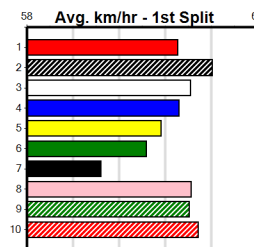

SHEPPARTON WORKWEAR & SAFETY

8

1:07PM

(VIC time)

Distance: 450m, Race Type: Grade 5 T3, Total Prizemoney: $2,925
1st: $1,950, 2nd: $600, 3rd: $300, 4th: $75

HIGHLY ALERT (8) should find this much easier than his most recent racing and he could prove hard to hold out in this. HARD STYLE ROBBO (5) can explode mid race in his races and he looks like the main danger after some good racing of late.

Watchdog Tips: **8** **5** **6** **1** **Bet:** **Win 8**

1

DAINTREE PEDRO [5] **Met some speedy types in his last few, threat.** **$10.00**

BD Dog Oct-22 Sire: FERAL FRANKY Dam: WHISTLING BULLET
Owner(s): LUCKY ELEVEN (SYN), K Joske, G Joske
Winning Distances: < 300m (0) 300 - 399m (1) 400 - 499m (3) 500 - 599m (0) 600 - 699m (0) > 700m (0)
Winning Weights: 30.9(1) 31.5(2) 31.9(1)

Box	1st	2nd	3rd	4th	5th	6th	7th	8th
1								
2								
3	2		1		1	1		
4				2	2			
5	1	1						
6		1	1				1	
7	1			1				
8					2			

Trainer: Wayne Hooke (Huntly)

5th (4) 31.8 515 SAN R5 12-Sep-24 30.46 29.20 7.50L THORKILDSEN (29.96) M/6555 . . . . . 5.23 $23.20 RWF
8th (2) 32.6 515 SAN R3 19-Sep-24 30.58 29.57 13.00 WERRIS BALE (29.68) M/6788 . . . . . 5.21 $37.30 5
4th (7) 33.1 460 WGL R8 27-Sep-24 26.45 25.65 12.00 IRON ATLAS (25.65) M/435 . . . . . 6.66 $18.50 X45
2nd (1) 32.5 450 SHP R8 07-Oct-24 25.60 25.40 1.00L BLIMEY TEDDY (25.54) M/732 . . . . . 6.55 $38.70 X45
6th (1) 32.6 450 SHP R6 14-Oct-24 25.90 25.13 11.00 GLISTENING (25.13) M/656 . . . . . 6.91 $6.50 5
5th (8) 32.3 500 BEN R7 18-Oct-24 28.77 28.13 5.50L PLAY THE VICTIM (28.39) S/775 . . . . . 6.78 $20.90 5H
5th (8) 32.3 500 BEN R6 25-Oct-24 28.62 28.18 6.50L NO MORE GAMES (28.18) M/755 . . . . . 6.80 $28.30 X45
7th (6) 32.0 460 GEL R7 02-Nov-24 26.28 25.53 9.00L INCONSPICUOUS (25.66) M/677 . . . . . W 6.70 $66.80 X45

Last 3 wins NOT included above

1st (5) 31.5 390 SHP R1 29-Jul-24 22.23 22.01 2.50L BONE SHAKER (22.40) M/11 . . . . . SW 8.47 $20.60 X67
1st (3) 31.9 435 SLE R3 21-Aug-24 25.21 24.64 1.5L GOT FLAIR (25.31) M/222 . . . . . 5.44 $2.30 6G
1st (3) 31.5 435 SLE R6 28-Aug-24 25.02 24.42 1.75L AUSSIE CAN FLY (25.15) M/443 . . . . . 5.39 $4.60 5

2

PEGLEG PETE [5] **Plenty of talent but does not win often, place.** **$8.50**

F Dog Oct-21 Sire: ASTON DEE BEE Dam: RUBY GIRL
Owner(s): G Cowcher
Winning Distances: < 300m (0) 300 - 399m (0) 400 - 499m (3) 500 - 599m (0) 600 - 699m (0) > 700m (0)
Winning Weights: 31.7(1) 32.7(1) 33.1(1)

Box	1st	2nd	3rd	4th	5th	6th	7th	8th
1	1				1	1	1	
2	1		2					
3	2		1		1	1		1
4		2	2					
5		1	2					
6	1	1	1		1			
7		2	1					
8		1		1	1	1		

Trainer: Gary Cowcher (Broadford)

6th (3) 33.1 450 SHP R9 22-Jul-24 25.92 24.95 7.50L CITY LIMIT (25.43) M/666 . . . . . 6.83 $3.20 X67
1st (6) 33.1 450 SHP R4 05-Aug-24 25.56 24.95 0.75L CANDYMAN CAN (25.60) M/222 . . . . . SW 6.72 $2.60 X67
6th (8) 33.3 450 SHP R7 12-Aug-24 25.57 25.11 7.00L MATCHING MOTORS (25.11) M/766 . . . . . 6.78 $28.10 5
5th (5) 33.4 450 SHP R6 02-Sep-24 25.74 24.79 4.00L ARGYLE AXLE (25.46) M/444 . . . . . 6.74 $3.90 5
4th (8) 32.7 500 BEN R5 20-Sep-24 28.84 28.29 8.00L BEGGIN' (28.29) S/334 . . . . . V3 W 6.64 $6.10 RWH
3rd (6) 33.2 350 HVL R7 13-Oct-24 19.43 19.03 2.25L MYALL MANNERED (19.27) M/2 . . . . . 6.55 $8.50 5
3rd (7) 33.8 350 HVL R7 20-Oct-24 19.70 19.25 3.25L WILD SERENA (19.48) M/3 . . . . . 6.73 $12.00 5H
5th (1) 33.4 350 HVL R6 25-Oct-24 20.22 19.78 6.50L DOWN SOUTH GIRL (19.78) M/3 . . . . . 6.69 $4.50 T3-5

Last 3 wins NOT included above

1st (1) 32.7 425 BEN R1 04-Aug-23 24.31 23.63 0.25L TAKE A SHINE (24.33) M/333 . . . . . 6.64 $2.80 M
1st (2) 31.7 425 BEN R9 03-May-24 24.46 23.69 1.5L OUR MATE BEAR (24.55) M/251 . . . . . 6.62 $2.80 7