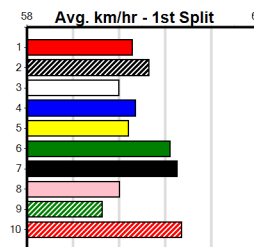

NAGAMBIE GUTTER CLEANING

11

2:02PM

(VIC time)

Distance: 390m, Race Type: Tier 3 - Grade 6, Total Prizemoney: $2,925
1st: $1,950, 2nd: $600, 3rd: $300, 4th: $75

EXPULSED (3) relies on a bit of luck in his races but he has a big motor when in the clear and may prove hard to hold out in this. WELLERMAN (7) showed speed in his good win here 2 starts back and he looks like a big danger here.

Watchdog Tips: 3 7 4 1 **Bet:** Win 3

GREYSYND FEVER [6] **$6.50**
RF Bitch **May-22** **Sire: ORSON ALLEN** **Dam: MILLY MAC**
Owner(s): Greysynd Racing (SYN), W Owen, J Chilcott, A Long **Trainer: Michael Chilcott (Heathcote)**
Winning Distances: < 300m (0) 300 - 399m (0) 400 - 499m (2) 500 - 599m (0) 600 - 699m (0) > 700m (0)

Winning Weights: 25.7(1) 25.9(1)

Rank	Age	Sex	Wgt	Dist	Track	Date	Time	BOB	Margin	1st/2nd (Time)	PIR	Checked	Comment	WR	Split 1	S/P	Grade
7th	(8)	24.9	400	WGL	R3	22-Aug-24	23.42	22.55	7.00L	TORRENTIAL (22.95)	S/66	.	.	W	8.61	$19.70	6G
6th	(5)	25.2	450	SHP	R7	29-Aug-24	26.70	25.54	17.00	MAX ROSE (25.54)	S/877	.	.	.	7.03	$58.60	X67
7th	(5)	25.3	450	SHP	R5	05-Sep-24	26.27	25.41	7.00L	PAW QUAIL (25.80)	M/777	.	.	.	7.02	$41.30	T3-RW
6th	(3)	25.5	500	BEN	R8	11-Sep-24	29.13	28.32	12.00	BOUNTING CHIEF (28.32)	M/755	.	.	.	6.88	$28.00	T3-RW
7th	(5)	24.8	460	GEL	R4	17-Sep-24	27.07	26.06	7.50L	SHE'S WIRED (26.56)	M/877	.	.	W	7.17	$58.40	6G
6th	(1)	25.1	500	BEN	R7	26-Sep-24	29.07	28.27	8.50L	MORE VOLTAGE (28.48)	M/344	.	.	.	6.71	$14.60	T3-RW
6th	(6)	24.9	450	SHP	R7	03-Oct-24	26.30	25.46	8.50L	IRINKA ASHLEY (25.72)	M/466	.	.	.	7.00	$78.40	T3-RW
2nd	(6)	25.1	425	BEN	R9	09-Oct-24	24.52	23.99	8.00L	TIMMA TURTLE TWO (23.99)	M/555	.	.	.	6.86	$20.40	T3-6

Last 3 wins NOT included above

1st	(1)	25.7	400	MTG	R2	19-May-24	23.46	23.01	4.25L	RHYME DUST (23.76)	0	.	SAMP	.	10.99	$1.28	M
1st	(1)	25.9	400	MTG	R3	30-May-24	23.94	23.60	0.50L	CRICKET TRAGIC (23.97)	0	.	VINJ(21)	.	11.21	$3.30	RW

Box History

Bx	1st	2nd	3rd	4th	5th	6th	7th	8th
1	2							
2	1							1
3	1	1				2		
4				1				
5		1	1		1	1	2	
6	1				1			
7			1	1				
8							1	1

Prize Best Starts Trk/Dts APM

Prize		$3535.00
Best Starts		FSTD
Trk/Dts		21-2-4-2
APM		0-0-0-0
		1453