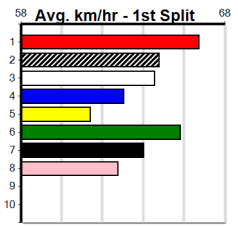

MR HUMMER LIMOS (300+RANK)

Distance: 300m, Race Type: Mixed 6/7, Total Prizemoney: \$1,530
1st: \$1,000, 2nd: \$320, 3rd: \$160, 4th: \$50

2

11:47AM

(VIC time)

Watchdog Tips: **0 0 0 0** Bet: **0**

Form	Box	Weight	Dist	Track	Date	Time	BON	Margin	1st/2nd (Time)	PIR	Checked	Comment	W/R	Split 1	S/P	Grade																																																																					
1	LIL MISS MERANDA [7]																																																																																				
BK	B				May-21	HARD STYLE RICO			GRACE INTENTION																																																																												
Trainer: Barrie Morse (Endeavour Hills)																																																																																					
4th	(4)	28.3	461	HOB	R6	19-Sep-24	27.23	25.86	11.00	GOOD BOY BOY (26.48)	0	W		5.29	\$31.00	X45H																																																																					
5th	(4)	28.4	515	DLC	R5	01-Oct-24	30.84	29.86	4.75	BUCKLE UP ALANI (30.50)	0	B		5.30	\$31.00	XM5																																																																					
6th	(5)	28.1	461	HOB	R6	10-Oct-24	26.83	25.85	10.00	SHOW PRINCESS (26.12)	0	B2 C		5.40	\$101.00	5																																																																					
8th	(4)	28.5	515	DLC	R8	22-Oct-24	31.00	29.99	14.00	WYNBURN SOLSTICE (30.05)	0	B2 C		5.28	\$91.00	X45																																																																					
Owner(s): BRIDWOOD (SYN), B Morse, R Hall																																																																																					
<table border="1" style="float: right;"> <thead> <tr><th colspan="8">Winning Boxes</th></tr> <tr><th>1</th><th>2</th><th>3</th><th>4</th><th>5</th><th>6</th><th>7</th><th>8</th></tr> </thead> <tbody> <tr><td></td><td></td><td></td><td></td><td></td><td></td><td></td><td>1</td></tr> <tr><td>Prize</td><td colspan="7"></td><td>\$9,815.00</td></tr> <tr><td>Best</td><td colspan="7"></td><td>FSH</td></tr> <tr><td>Starts</td><td colspan="7"></td><td>53-1-6-8</td></tr> <tr><td>Trk/Dst</td><td colspan="7"></td><td>0-0-0-0</td></tr> <tr><td>APM</td><td colspan="7"></td><td>\$1063</td></tr> </tbody> </table>																	Winning Boxes								1	2	3	4	5	6	7	8								1	Prize								\$9,815.00	Best								FSH	Starts								53-1-6-8	Trk/Dst								0-0-0-0	APM								\$1063
Winning Boxes																																																																																					
1	2	3	4	5	6	7	8																																																																														
							1																																																																														
Prize								\$9,815.00																																																																													
Best								FSH																																																																													
Starts								53-1-6-8																																																																													
Trk/Dst								0-0-0-0																																																																													
APM								\$1063																																																																													
2	REWRITTEN [7]																																																																																				
RF	D				Aug-21	BEWILDERING			MISS DEE MEADOWS																																																																												
Trainer: Steven Van oirschot (Moe South)																																																																																					
5th	(1)	32.1	300	HVL	R3	20-Sep-24	17.25	16.86	5.50	LITHACAN GODDESS (16.86)	S/6	.	.	4.09	\$60.40	7																																																																					
5th	(3)	32.0	435	SLE	R4	25-Sep-24	25.33	24.88	6.00	CARLIN (24.94)	M/555	.	.	5.46	\$25.20	7																																																																					
5th	(5)	31.3	300	HVL	R9	09-Oct-24	17.37	16.85	3.00	DISCO GIZMO (17.17)	M/6	.	.	4.27	\$13.30	X67																																																																					
8th	(1)	31.9	400	WGL	R3	24-Oct-24	24.18	22.95	17.00	PARUMBA JAZZMAN (23.05)	S/88	.	VO	9.06	\$8.90	T3-7																																																																					
Owner(s): S Van oirschot																																																																																					
<table border="1" style="float: right;"> <thead> <tr><th colspan="8">Winning Boxes</th></tr> <tr><th>1</th><th>2</th><th>3</th><th>4</th><th>5</th><th>6</th><th>7</th><th>8</th></tr> </thead> <tbody> <tr><td></td><td></td><td></td><td></td><td></td><td></td><td></td><td>1</td></tr> <tr><td>Prize</td><td colspan="7"></td><td>\$4,670.00</td></tr> <tr><td>Best</td><td colspan="7"></td><td>17.25</td></tr> <tr><td>Starts</td><td colspan="7"></td><td>49-1-4-9</td></tr> <tr><td>Trk/Dst</td><td colspan="7"></td><td>2-0-0-0</td></tr> <tr><td>APM</td><td colspan="7"></td><td>\$447</td></tr> </tbody> </table>																	Winning Boxes								1	2	3	4	5	6	7	8								1	Prize								\$4,670.00	Best								17.25	Starts								49-1-4-9	Trk/Dst								2-0-0-0	APM								\$447
Winning Boxes																																																																																					
1	2	3	4	5	6	7	8																																																																														
							1																																																																														
Prize								\$4,670.00																																																																													
Best								17.25																																																																													
Starts								49-1-4-9																																																																													
Trk/Dst								2-0-0-0																																																																													
APM								\$447																																																																													
3	WHISKEY SPLASH [7]																																																																																				
WBK	B				Apr-21	WHISKEY RIOT			LEKTRA MISS																																																																												
Trainer: Damien Belsham (Longwarry)																																																																																					
8th	(3)	25.0	300	HVL	R3	20-Sep-24	17.59	16.86	11.00	LITHACAN GODDESS (16.86)	M/4	.	V10	4.08	\$39.20	7																																																																					
8th	(5)	25.2	300	HVL	R3	25-Oct-24	17.89	16.95	7.50	LMAN OF ACTION (17.37)	M/6	.	.	4.07	\$104.60	T3-7																																																																					
8th	(2)	25.3	300	HVL	R2	08-Nov-24	17.59	16.77	8.50	MR. OTTO (17.01)	M/2	.	SW	4.01	\$54.20	T3-7																																																																					
3rd	(2)	25.2	300	HVL	R3	20-Nov-24	17.59	17.01	2.00	BLISSFUL RAIN (17.46)	M/1	.	.	3.98	\$23.90	X67																																																																					
Owner(s): J Belsham																																																																																					
<table border="1" style="float: right;"> <thead> <tr><th colspan="8">Winning Boxes</th></tr> <tr><th>1</th><th>2</th><th>3</th><th>4</th><th>5</th><th>6</th><th>7</th><th>8</th></tr> </thead> <tbody> <tr><td></td><td></td><td></td><td></td><td></td><td></td><td></td><td>1</td></tr> <tr><td>Prize</td><td colspan="7"></td><td>\$3,290.00</td></tr> <tr><td>Best</td><td colspan="7"></td><td>17.22</td></tr> <tr><td>Starts</td><td colspan="7"></td><td>38-1-4-6</td></tr> <tr><td>Trk/Dst</td><td colspan="7"></td><td>20-0-2-2</td></tr> <tr><td>APM</td><td colspan="7"></td><td>\$973</td></tr> </tbody> </table>																	Winning Boxes								1	2	3	4	5	6	7	8								1	Prize								\$3,290.00	Best								17.22	Starts								38-1-4-6	Trk/Dst								20-0-2-2	APM								\$973
Winning Boxes																																																																																					
1	2	3	4	5	6	7	8																																																																														
							1																																																																														
Prize								\$3,290.00																																																																													
Best								17.22																																																																													
Starts								38-1-4-6																																																																													
Trk/Dst								20-0-2-2																																																																													
APM								\$973																																																																													
4	MR. HOLIDAY (NSW)[6]																																																																																				
BK	D				Dec-20	ZAMBORA BROCKIE			FOXY FIREBALL																																																																												
Trainer: Elaine Wood (Nambrok)																																																																																					
6th	(6)	35.5	300	HVL	R9	02-Oct-24	17.48	16.91	4.50	CATHY'S DREAM (17.17)	S/7	.	.	4.13	\$74.80	6G																																																																					
7th	(2)	35.9	300	HVL	R9	09-Oct-24	17.47	16.85	4.50	DISCO GIZMO (17.17)	S/7	.	SW	4.34	\$42.20	X67																																																																					
5th	(8)	35.6	300	HVL	R2	11-Nov-24	17.45	16.95	7.50	DAMAGED PANEL (16.95)	Q/5	.	.	4.09	\$33.70	X67																																																																					
7th	(7)	35.3	300	HVL	R3	20-Nov-24	17.80	17.01	5.00	BLISSFUL RAIN (17.46)	M/7	.	.	4.13	\$64.00	X67																																																																					
Owner(s): G Mcmillan																																																																																					
<table border="1" style="float: right;"> <thead> <tr><th colspan="8">Winning Boxes</th></tr> <tr><th>1</th><th>2</th><th>3</th><th>4</th><th>5</th><th>6</th><th>7</th><th>8</th></tr> </thead> <tbody> <tr><td></td><td></td><td></td><td>1</td><td></td><td></td><td></td><td>1</td></tr> <tr><td>Prize</td><td colspan="7"></td><td>\$2,400.00</td></tr> <tr><td>Best</td><td colspan="7"></td><td>17.42</td></tr> <tr><td>Starts</td><td colspan="7"></td><td>44-2-1-0</td></tr> <tr><td>Trk/Dst</td><td colspan="7"></td><td>19-0-0-0</td></tr> <tr><td>APM</td><td colspan="7"></td><td>\$228</td></tr> </tbody> </table>																	Winning Boxes								1	2	3	4	5	6	7	8				1				1	Prize								\$2,400.00	Best								17.42	Starts								44-2-1-0	Trk/Dst								19-0-0-0	APM								\$228
Winning Boxes																																																																																					
1	2	3	4	5	6	7	8																																																																														
			1				1																																																																														
Prize								\$2,400.00																																																																													
Best								17.42																																																																													
Starts								44-2-1-0																																																																													
Trk/Dst								19-0-0-0																																																																													
APM								\$228																																																																													
5	OUR ELLIE [6]																																																																																				
BD	B				Sep-22	FERAL FRANKY			BACK TO BOSS																																																																												
Trainer: Suzanne Reaper (Tynong)																																																																																					
6th	(6)	28.1	400	WGL	R9	22-Oct-24	23.67	22.73	10.00	CAPTAIN STEVIE (22.99)	M/36	.	.	8.47	\$10.50	6G																																																																					
6th	(5)	28.1	300	HVL	R4	25-Oct-24	17.46	16.95	3.00	DEMONIC SPIRIT (17.27)	Q/2	.	.	3.99	\$6.60	T3-RW																																																																					
8th	(6)	28.2	400	WGL	R9	31-Oct-24	24.14	22.67	19.00	LATHENIAN GODDESS (22.82)	M/68	.	.	8.78	\$2.70	T3-6																																																																					
2nd	(6)	28.2	400	WGL	R9	14-Nov-24	22.99	22.72	1.5L	NO CHARGE (22.89)	Q/11	.	.	8.36	\$4.30	X67																																																																					
Owner(s): R Aitken																																																																																					
<table border="1" style="float: right;"> <thead> <tr><th colspan="8">Winning Boxes</th></tr> <tr><th>1</th><th>2</th><th>3</th><th>4</th><th>5</th><th>6</th><th>7</th><th>8</th></tr> </thead> <tbody> <tr><td></td><td></td><td></td><td>1</td><td></td><td></td><td></td><td>1</td></tr> <tr><td>Prize</td><td colspan="7"></td><td>\$5,145.00</td></tr> <tr><td>Best</td><td colspan="7"></td><td>17.11</td></tr> <tr><td>Starts</td><td colspan="7"></td><td>12-2-3-0</td></tr> <tr><td>Trk/Dst</td><td colspan="7"></td><td>3-0-0-0</td></tr> <tr><td>APM</td><td colspan="7"></td><td>\$2670</td></tr> </tbody> </table>																	Winning Boxes								1	2	3	4	5	6	7	8				1				1	Prize								\$5,145.00	Best								17.11	Starts								12-2-3-0	Trk/Dst								3-0-0-0	APM								\$2670
Winning Boxes																																																																																					
1	2	3	4	5	6	7	8																																																																														
			1				1																																																																														
Prize								\$5,145.00																																																																													
Best								17.11																																																																													
Starts								12-2-3-0																																																																													
Trk/Dst								3-0-0-0																																																																													
APM								\$2670																																																																													
6	PINOT GRIGIO [7]																																																																																				
LTF	B				Aug-21	BEWILDERING			MISS DEE MEADOWS																																																																												
Trainer: Steven Van oirschot (Moe South)																																																																																					
4th	(6)	27.2	400	WGL	R1	01-Nov-24	23.46	22.49	11.00	JUMBUK QUEEN (22.74)	S/44	.	.	W	8.55	\$23.60	M																																																																				
6th	(6)	27.4	400	WGL	R2	07-Nov-24	23.41	22.67	10.00	DAINTREE SHADY (22.71)	S/44	.	.	.	8.58	\$50.70	T3-M																																																																				
1st	(8)	27.3	435	SLE	R2	13-Nov-24	25.12	24.42	4.50	ROCHARD (25.43)	M/111	.	.	5.32	\$11.60	T3-M																																																																					
4th	(4)	27.1	400	WGL	R10	21-Nov-24	23.32	22.66	7.50	SPICY MADAM (22.80)	M/44	.	.	8.77	\$18.20	T3-7																																																																					
Owner(s): S Van oirschot																																																																																					
<table border="1" style="float: right;"> <thead> <tr><th colspan="8">Winning Boxes</th></tr> <tr><th>1</th><th>2</th><th>3</th><th>4</th><th>5</th><th>6</th><th>7</th><th>8</th></tr> </thead> <tbody> <tr><td></td><td></td><td></td><td></td><td></td><td></td><td></td><td>1</td></tr> <tr><td>Prize</td><td colspan="7"></td><td>\$1,125.00</td></tr> <tr><td>Best</td><td colspan="7"></td><td>FSH</td></tr> <tr><td>Starts</td><td colspan="7"></td><td>5-1-0-0</td></tr> <tr><td>Trk/Dst</td><td colspan="7"></td><td>0-0-0-0</td></tr> <tr><td>APM</td><td colspan="7"></td><td>\$1125</td></tr> </tbody> </table>																	Winning Boxes								1	2	3	4	5	6	7	8								1	Prize								\$1,125.00	Best								FSH	Starts								5-1-0-0	Trk/Dst								0-0-0-0	APM								\$1125
Winning Boxes																																																																																					
1	2	3	4	5	6	7	8																																																																														
							1																																																																														
Prize								\$1,125.00																																																																													
Best								FSH																																																																													
Starts								5-1-0-0																																																																													
Trk/Dst								0-0-0-0																																																																													
APM								\$1125																																																																													
7	CHILLI PEPPER [7]																																																																																				
BK	B				Mar-22	SHIMA SHINE			SUGAR SPICE																																																																												
Trainer: Jacob Biddell (Cranbourne South)																																																																																					
4th	(2)	24.7	400	WGL	R10	01-Aug-24	23.36	22.88	2.75	LOLYMPIC HISTORY (23.18)	M/54	.	.	.	8.75	\$2.80	7																																																																				
5th	(1)	24.4	400	WGL	R10	08-Aug-24	23.79	22.66	9.00	SPICY ASSASSIN (23.18)	Q/45	.	.	.	8.81	\$6.70	T3-7																																																																				
7th	(4)	24.4	460	WGL	R9	29-Aug-24	27.08	26.01	14.00	SOMETHING CLEVER (26.13)	S/775	.	VO	6.85	\$37.70	T3-RW																																																																					
8th	(6)	25.4	460	WGL	R10	26-Sep-24	26.95	25.80	10.00	HIGHLAND WARRIOR (26.26)	M/776	.	.	7.02	\$32.20	T3-RW																																																																					
Owner(s): J Biddell																																																																																					
<table border="1" style="float: right;"> <thead> <tr><th colspan="8">Winning Boxes</th></tr> <tr><th>1</th><th>2</th><th>3</th><th>4</th><th>5</th><th>6</th><th>7</th><th>8</th></tr> </thead> <tbody> <tr><td></td><td></td><td></td><td>1</td><td></td><td></td><td></td><td></td></tr> <tr><td>Prize</td><td colspan="7"></td><td>\$1,175.00</td></tr> <tr><td>Best</td><td colspan="7"></td><td>17.30</td></tr> <tr><td>Starts</td><td colspan="7"></td><td>10-1-0-0</td></tr> <tr><td>Trk/Dst</td><td colspan="7"></td><td>1-0-0-0</td></tr> <tr><td>APM</td><td colspan="7"></td><td>\$265</td></tr> </tbody> </table>																	Winning Boxes								1	2	3	4	5	6	7	8				1					Prize								\$1,175.00	Best								17.30	Starts								10-1-0-0	Trk/Dst								1-0-0-0	APM								\$265
Winning Boxes																																																																																					
1	2	3	4	5	6	7	8																																																																														
			1																																																																																		
Prize								\$1,175.00																																																																													
Best								17.30																																																																													
Starts								10-1-0-0																																																																													
Trk/Dst								1-0-0-0																																																																													
APM								\$265																																																																													
8	ALPHA GIRL [7]																																																																																				
BK	B				Aug-21	BEWILDERING			MISS DEE MEADOWS																																																																												
Trainer: Steven Van oirschot (Moe South)																																																																																					
6th	(1)	28.6	400	WGL	R4	24-Oct-24	23.64	22.95	10.00	PARUMBA DAWN (22.95)	M/76	.	.	8.83	\$20.20	T3-7																																																																					
6th	(2)	29.2	400	WGL	R3	07-Nov-24	23.33	22.67	5.00	JUMBUK JOHNNY (23.00)	M/55	.	.	8.63	\$82.80	T3-7																																																																					
2nd	(5)	29.5	435	SLE	R9	13-Nov-24	25.57	24.42	3.25	LLOUD LOUIE (25.35)	M/312	.	.	5.40	\$29.90	T3-7																																																																					
5th	(6)	29.8	400	WGL	R9	21-Nov-24	23.14	22.66	2.50	SOMERTON JUNE (22.98)	M/65	.	.	8.69	\$118.80	T3-7																																																																					
Owner(s): S Van oirschot																																																																																					
<table border="1" style="float: right;"> <thead> <tr><th colspan="8">Winning Boxes</th></tr> <tr><th>1</th><th>2</th><th>3</th><th>4</th><th>5</th><th>6</th><th>7</th><th>8</th></tr> </thead> <tbody> <tr><td></td><td></td><td></td><td></td><td></td><td></td><td></td><td>1</td></tr> <tr><td>Prize</td><td colspan="7"></td><td>\$2,310.00</td></tr> <tr><td>Best</td><td colspan="7"></td><td>17.16</td></tr> <tr><td>Starts</td><td colspan="7"></td><td>28-1-2-2</td></tr> <tr><td>Trk/Dst</td><td colspan="7"></td><td>3-0-0-1</td></tr> <tr><td>APM</td><td colspan="7"></td><td>\$1296</td></tr> </tbody> </table>																	Winning Boxes								1	2	3	4	5	6	7	8								1	Prize								\$2,310.00	Best								17.16	Starts								28-1-2-2	Trk/Dst								3-0-0-1	APM								\$1296
Winning Boxes																																																																																					
1	2	3	4	5	6	7	8																																																																														
							1																																																																														
Prize								\$2,310.00																																																																													
Best								17.16																																																																													
Starts								28-1-2-2																																																																													
Trk/Dst								3-0-0-1																																																																													
APM								\$1296																																																																													
9	*** NO RESERVE ***																																																																																				
Trainer:																																																																																					
Owner(s):																																																																																					
10	*** NO RESERVE ***																																																																																				
Trainer:																																																																																					
Owner(s):																																																																																					