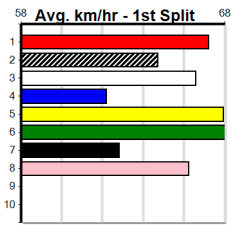

CENTRAL SCAFFOLDS (300+RANK)

Distance: 350m, Race Type: Grade 5, Total Prizemoney: \$1,530
1st: \$1,000, 2nd: \$320, 3rd: \$160, 4th: \$50

6

1:05PM

(VIC time)

Watchdog Tips: **0 0 0 0** Bet: **.**

Form	Box	Weight	Dist	Track	Date	Time	BON	Margin	1st/2nd (Time)	PIR	Checked	Comment	W/R	Split 1	S/P	Grade																																																																
1 PERFECT SAL [5]																																																																																
BK	D				Nov-20																																																																											
Aston Dee Bee									Perfect Madison																																																																							
Trainer: Tony Salpigtidis (Plenty)																																																																																
2nd	(3)	32.8	390	BAL	R5	21-Oct-24	22.44	22.03	0.10	MISTY AMY (22.43)	Q/11	.	.	.	8.39	\$5.10	T3-5																																																															
7th	(4)	32.7	400	GEL	R12	30-Oct-24	24.29	22.68	21.00	LINTER STAR FIRE (22.86)	M/56	.	.	.	9.01	\$44.20	5																																																															
7th	(7)	32.7	350	HVL	R6	15-Nov-24	19.88	19.39	7.50	RAPIDFIRE JAYDA (19.39)	M/4	.	.	.	6.68	\$16.80	T3-5																																																															
4th	(3)	32.6	350	HVL	R8	22-Nov-24	19.56	19.19	5.50	LCATCH SOME RAYS (19.19)	Q/1	.	.	.	6.47	\$29.40	T3-5																																																															
Owner(s): T Salpigtidis																																																																																
<table border="1" style="float: right;"> <thead> <tr><th colspan="8">Winning Boxes</th></tr> <tr><th>1</th><th>2</th><th>3</th><th>4</th><th>5</th><th>6</th><th>7</th><th>8</th></tr> </thead> <tbody> <tr><td></td><td>3</td><td></td><td>2</td><td>2</td><td>3</td><td>3</td><td>3</td></tr> <tr><td>Prize</td><td colspan="7">\$24,610.00</td></tr> <tr><td>Best</td><td colspan="7">19.35</td></tr> <tr><td>Starts</td><td colspan="7">83-16-13-9</td></tr> <tr><td>Trk/Dst</td><td colspan="7">49-10-9-3</td></tr> <tr><td>APM</td><td colspan="7">\$4122</td></tr> </tbody> </table>																	Winning Boxes								1	2	3	4	5	6	7	8		3		2	2	3	3	3	Prize	\$24,610.00							Best	19.35							Starts	83-16-13-9							Trk/Dst	49-10-9-3							APM	\$4122						
Winning Boxes																																																																																
1	2	3	4	5	6	7	8																																																																									
	3		2	2	3	3	3																																																																									
Prize	\$24,610.00																																																																															
Best	19.35																																																																															
Starts	83-16-13-9																																																																															
Trk/Dst	49-10-9-3																																																																															
APM	\$4122																																																																															
2 REDEMPTION ROCK [5]																																																																																
BK	D				Oct-21																																																																											
Barcia Bale									Zipping Jamie																																																																							
Trainer: Stephen Tabb (Lara)																																																																																
1st	(2)	37.4	390	SHP	R5	07-Nov-24	22.45	22.26	1.00	HELLBOY (22.52)	Q/11	.	.	.	8.47	\$11.40	T3-5																																																															
8th	(5)	37.0	390	SHP	R13	11-Nov-24	22.48	21.77	4.75	VALLETTA DASH (22.16)	M/78	.	.	.	8.66	\$7.60	5																																																															
7th	(3)	37.4	400	GEL	R10	19-Nov-24	23.57	22.65	13.00	NANA'S TRIFLE (22.69)	M/47	.	.	.	8.57	\$33.20	5																																																															
5th	(1)	37.5	390	SHP	R3	23-Nov-24	22.92	21.91	14.00	QUICK BISCUIT (22.00)	M/76	.	SW	.	8.82	\$14.80	5																																																															
Owner(s): S Randle																																																																																
<table border="1" style="float: right;"> <thead> <tr><th colspan="8">Winning Boxes</th></tr> <tr><th>1</th><th>2</th><th>3</th><th>4</th><th>5</th><th>6</th><th>7</th><th>8</th></tr> </thead> <tbody> <tr><td></td><td>2</td><td></td><td>1</td><td>2</td><td></td><td></td><td></td></tr> <tr><td>Prize</td><td colspan="7">\$12,548.57</td></tr> <tr><td>Best</td><td colspan="7">19.55</td></tr> <tr><td>Starts</td><td colspan="7">62-5-9-6</td></tr> <tr><td>Trk/Dst</td><td colspan="7">9-2-2-1</td></tr> <tr><td>APM</td><td colspan="7">\$5220</td></tr> </tbody> </table>																	Winning Boxes								1	2	3	4	5	6	7	8		2		1	2				Prize	\$12,548.57							Best	19.55							Starts	62-5-9-6							Trk/Dst	9-2-2-1							APM	\$5220						
Winning Boxes																																																																																
1	2	3	4	5	6	7	8																																																																									
	2		1	2																																																																												
Prize	\$12,548.57																																																																															
Best	19.55																																																																															
Starts	62-5-9-6																																																																															
Trk/Dst	9-2-2-1																																																																															
APM	\$5220																																																																															
3 ZIPPING PATTY (NSW)[5]																																																																																
BE	D				Sep-21																																																																											
Zipping Garth									Zipping Lena																																																																							
Trainer: Darrell Saunders (Somerville)																																																																																
2nd	(6)	32.4	350	HVL	R6	25-Oct-24	20.06	19.78	4.00	DOWN SOUTH GIRL (19.78)	M/4	.	.	.	6.69	\$8.80	T3-5																																																															
7th	(8)	32.4	400	WGL	R3	29-Oct-24	23.46	22.29	10.00	MAC AND CHEESE (22.77)	S/36	.	.	.	8.65	\$48.50	5NP																																																															
7th	(8)	32.3	400	WGL	R5	07-Nov-24	24.31	22.67	19.00	TOOTSIE (22.99)	M/67	.	V5	.	8.81	\$6.70	T3-5																																																															
6th	(4)	32.6	400	WGL	R3	21-Nov-24	23.14	22.66	5.50	TEXAS LONG HORN (22.76)	M/65	.	.	.	8.68	\$10.40	T3-5																																																															
Owner(s): SAUNDERS CLAN (SYN), D Saunders, B Saunders, W Saunders, G Saunders																																																																																
<table border="1" style="float: right;"> <thead> <tr><th colspan="8">Winning Boxes</th></tr> <tr><th>1</th><th>2</th><th>3</th><th>4</th><th>5</th><th>6</th><th>7</th><th>8</th></tr> </thead> <tbody> <tr><td>1</td><td>1</td><td>1</td><td>2</td><td>1</td><td>1</td><td></td><td>1</td></tr> <tr><td>Prize</td><td colspan="7">\$10,100.00</td></tr> <tr><td>Best</td><td colspan="7">19.56</td></tr> <tr><td>Starts</td><td colspan="7">41-7-5-6</td></tr> <tr><td>Trk/Dst</td><td colspan="7">13-3-4-1</td></tr> <tr><td>APM</td><td colspan="7">\$4028</td></tr> </tbody> </table>																	Winning Boxes								1	2	3	4	5	6	7	8	1	1	1	2	1	1		1	Prize	\$10,100.00							Best	19.56							Starts	41-7-5-6							Trk/Dst	13-3-4-1							APM	\$4028						
Winning Boxes																																																																																
1	2	3	4	5	6	7	8																																																																									
1	1	1	2	1	1		1																																																																									
Prize	\$10,100.00																																																																															
Best	19.56																																																																															
Starts	41-7-5-6																																																																															
Trk/Dst	13-3-4-1																																																																															
APM	\$4028																																																																															
4 GET A GRIP [5]																																																																																
RF	D				Nov-21																																																																											
Aston Dee Bee									Cosmic Katie																																																																							
Trainer: Brad Sands (Pakenham)																																																																																
6th	(4)	34.8	350	HVL	R8	08-Nov-24	20.21	19.58	7.00	SLIPPERY SHARK (19.73)	M/6	.	.	.	6.74	\$3.50	T3-5																																																															
3rd	(5)	34.9	350	HVL	R8	11-Nov-24	19.54	19.38	2.25	ZIPPI MUSTANG (19.38)	Q/2	.	.	.	6.57	\$4.60	5																																																															
3rd	(6)	35.1	350	HVL	R7	15-Nov-24	19.71	19.39	0.50	WHY NOT BRYCE (19.68)	M/2	.	.	.	6.58	\$1.40	T3-5																																																															
2nd	(3)	35.1	350	HVL	R8	20-Nov-24	19.69	19.40	2.50	SWEET NUGGET (19.52)	M/1	.	.	.	6.55	\$4.80	5																																																															
Owner(s): B Sands																																																																																
<table border="1" style="float: right;"> <thead> <tr><th colspan="8">Winning Boxes</th></tr> <tr><th>1</th><th>2</th><th>3</th><th>4</th><th>5</th><th>6</th><th>7</th><th>8</th></tr> </thead> <tbody> <tr><td></td><td>2</td><td>1</td><td></td><td></td><td>2</td><td></td><td></td></tr> <tr><td>Prize</td><td colspan="7">\$11,866.25</td></tr> <tr><td>Best</td><td colspan="7">19.42</td></tr> <tr><td>Starts</td><td colspan="7">49-5-10-9</td></tr> <tr><td>Trk/Dst</td><td colspan="7">29-3-7-7</td></tr> <tr><td>APM</td><td colspan="7">\$4537</td></tr> </tbody> </table>																	Winning Boxes								1	2	3	4	5	6	7	8		2	1			2			Prize	\$11,866.25							Best	19.42							Starts	49-5-10-9							Trk/Dst	29-3-7-7							APM	\$4537						
Winning Boxes																																																																																
1	2	3	4	5	6	7	8																																																																									
	2	1			2																																																																											
Prize	\$11,866.25																																																																															
Best	19.42																																																																															
Starts	49-5-10-9																																																																															
Trk/Dst	29-3-7-7																																																																															
APM	\$4537																																																																															
5 FEROCIOUS SANDY (NSW)[5]																																																																																
BK	B				Jan-22																																																																											
Shima Shine									Midnight Hero																																																																							
Trainer: Leonie Dalton (Coldstream)																																																																																
4th	(1)	27.7	300	HVL	R11	15-Oct-24	16.98	16.68	3.25	BUDDY BLUE (16.76)	M/4	.	.	.	4.00	\$3.40	T3-5																																																															
2nd	(3)	27.7	300	HVL	R4	01-Nov-24	17.20	16.82	1.50	LOUR BOY MAESTRO (17.09)	M/4	.	.	.	4.02	\$11.40	T3-5																																																															
4th	(1)	27.7	300	HVL	R12	08-Nov-24	17.01	16.77	1.00	LAUSSIE SAVANNAH (16.95)	S/5	.	.	.	4.06	\$6.90	T3-5																																																															
5th	(3)	28.1	350	HVL	R7	22-Nov-24	19.82	19.19	4.50	SPECIAL SIAN (19.52)	M/4	.	.	.	6.78	\$6.60	T3-5																																																															
Owner(s): WATCH AND WAIT (SYN), S Dalton, C Dalton, L Dalton																																																																																
<table border="1" style="float: right;"> <thead> <tr><th colspan="8">Winning Boxes</th></tr> <tr><th>1</th><th>2</th><th>3</th><th>4</th><th>5</th><th>6</th><th>7</th><th>8</th></tr> </thead> <tbody> <tr><td>1</td><td>2</td><td></td><td></td><td>2</td><td></td><td>1</td><td>1</td></tr> <tr><td>Prize</td><td colspan="7">\$10,170.00</td></tr> <tr><td>Best</td><td colspan="7">19.70</td></tr> <tr><td>Starts</td><td colspan="7">37-7-4-2</td></tr> <tr><td>Trk/Dst</td><td colspan="7">3-0-0-1</td></tr> <tr><td>APM</td><td colspan="7">\$3369</td></tr> </tbody> </table>																	Winning Boxes								1	2	3	4	5	6	7	8	1	2			2		1	1	Prize	\$10,170.00							Best	19.70							Starts	37-7-4-2							Trk/Dst	3-0-0-1							APM	\$3369						
Winning Boxes																																																																																
1	2	3	4	5	6	7	8																																																																									
1	2			2		1	1																																																																									
Prize	\$10,170.00																																																																															
Best	19.70																																																																															
Starts	37-7-4-2																																																																															
Trk/Dst	3-0-0-1																																																																															
APM	\$3369																																																																															
6 TOUGH TAZ [5]																																																																																
BK	D				Nov-21																																																																											
Aussie Infrared									Start A Riot																																																																							
Trainer: Bryan Sykes (Upper Beaconsfield)																																																																																
7th	(4)	34.0	450	BAL	R5	14-Aug-24	25.86	25.35	6.50	LIM A MUSTANG (25.44)	M/577	.	.	.	6.72	\$4.70	RWH																																																															
5th	(6)	33.8	460	WGL	R6	20-Aug-24	26.67	25.56	8.50	SMOKIN' GRACIE (26.10)	M/447	.	.	.	6.72	\$2.40	RW																																																															
6th	(2)	33.7	460	WGL	R8	17-Sep-24	26.58	25.79	4.75	DAINTREE GODDESS (26.25)	M/266	.	.	.	6.61	\$3.50	5																																																															
3rd	(7)	33.9	350	HVL	R8	23-Sep-24	19.38	19.25	1.00	ZIPPING OLAF (19.31)	M/3	.	.	.	6.58	\$5.20	T3-5																																																															
Owner(s): Twice as quick (SYN), D Johnston, D Johnston																																																																																
<table border="1" style="float: right;"> <thead> <tr><th colspan="8">Winning Boxes</th></tr> <tr><th>1</th><th>2</th><th>3</th><th>4</th><th>5</th><th>6</th><th>7</th><th>8</th></tr> </thead> <tbody> <tr><td></td><td></td><td></td><td>1</td><td></td><td></td><td></td><td>1</td></tr> <tr><td>Prize</td><td colspan="7">\$8,025.00</td></tr> <tr><td>Best</td><td colspan="7">19.38</td></tr> <tr><td>Starts</td><td colspan="7">16-3-2-3</td></tr> <tr><td>Trk/Dst</td><td colspan="7">1-0-0-1</td></tr> <tr><td>APM</td><td colspan="7">\$2721</td></tr> </tbody> </table>																	Winning Boxes								1	2	3	4	5	6	7	8				1				1	Prize	\$8,025.00							Best	19.38							Starts	16-3-2-3							Trk/Dst	1-0-0-1							APM	\$2721						
Winning Boxes																																																																																
1	2	3	4	5	6	7	8																																																																									
			1				1																																																																									
Prize	\$8,025.00																																																																															
Best	19.38																																																																															
Starts	16-3-2-3																																																																															
Trk/Dst	1-0-0-1																																																																															
APM	\$2721																																																																															
7 MY BOY TED [5]																																																																																
RF	D				Feb-22																																																																											
Houdini Boy									It's A Jewel																																																																							
Trainer: Kylie Norton (Craigieburn)																																																																																
1st	(1)	34.7	350	HVL	R7	01-Nov-24	19.98	19.69	1.75	PURE PROMISE (20.09)	S/1	.	.	.	6.65	\$3.60	T3-5																																																															
5th	(1)	34.6	390	SHP	R13	07-Nov-24	22.64	22.26	1.75	LBURRA BRICE (22.53)	S/65	.	.	.	8.63	\$11.70	T3-5																																																															
3rd	(8)	34.6	390	SHP	R13	14-Nov-24	23.42	22.08	8.50	PERFECT REVENGE (22.82)	S/43	.	.	.	8.87	\$2.20	5																																																															
1st	(4)	34.8	350	HVL	R9	22-Nov-24	19.58	19.19	3.75	WALTZING EMBERS (19.84)	M/1	.	.	.	6.58	\$3.20	T3-5																																																															
Owner(s): K Norton																																																																																
<table border="1" style="float: right;"> <thead> <tr><th colspan="8">Winning Boxes</th></tr> <tr><th>1</th><th>2</th><th>3</th><th>4</th><th>5</th><th>6</th><th>7</th><th>8</th></tr> </thead> <tbody> <tr><td>2</td><td>1</td><td></td><td>1</td><td></td><td></td><td></td><td>1</td></tr> <tr><td>Prize</td><td colspan="7">\$6,530.00</td></tr> <tr><td>Best</td><td colspan="7">19.58</td></tr> <tr><td>Starts</td><td colspan="7">23-5-2-4</td></tr> <tr><td>Trk/Dst</td><td colspan="7">19-5-2-3</td></tr> <tr><td>APM</td><td colspan="7">\$4071</td></tr> </tbody> </table>																	Winning Boxes								1	2	3	4	5	6	7	8	2	1		1				1	Prize	\$6,530.00							Best	19.58							Starts	23-5-2-4							Trk/Dst	19-5-2-3							APM	\$4071						
Winning Boxes																																																																																
1	2	3	4	5	6	7	8																																																																									
2	1		1				1																																																																									
Prize	\$6,530.00																																																																															
Best	19.58																																																																															
Starts	23-5-2-4																																																																															
Trk/Dst	19-5-2-3																																																																															
APM	\$4071																																																																															
8 SPECIAL SIAN [5]																																																																																
DKBD	B				Aug-21																																																																											
Fernando Bale									Special Kirst																																																																							
Trainer: David Plumridge (Scoresby)																																																																																
3rd	(1)	29.9	425	BEN	R12	06-Nov-24	24.34	23.88	3.50	SMALL Demeanour (24.10)	S/333	.	.	.	6.82	\$21.90	5																																																															
6th	(6)	30.1	350	HVL	R6	15-Nov-24	19.83	19.39	6.50	RAPIDFIRE JAYDA (19.39)	S/6	.	.	.	6.73	\$54.70	T3-5																																																															
5th	(4)	29.7	350	HVL	R8	20-Nov-24	19.83	19.40	4.50	SWEET NUGGET (19.52)	M/6	.	.	.	6.73	\$49.50	5																																																															
1st	(7)	30.3	350	HVL	R7	22-Nov-24	19.52	19.19	1.25	LELSIE DREAMING (19.60)	M/1	.	SW	.	6.59	\$24.70	T3-5																																																															
Owner(s): S Flynn																																																																																
<table border="1" style="float: right;"> <thead> <tr><th colspan="8">Winning Boxes</th></tr> <tr><th>1</th><th>2</th><th>3</th><th>4</th><th>5</th><th>6</th><th>7</th><th>8</th></tr> </thead> <tbody> <tr><td></td><td></td><td>1</td><td>1</td><td></td><td>1</td><td>1</td><td>1</td></tr> <tr><td>Prize</td><td colspan="7">\$10,150.00</td></tr> <tr><td>Best</td><td colspan="7">19.52</td></tr> <tr><td>Starts</td><td colspan="7">59-5-10-9</td></tr> <tr><td>Trk/Dst</td><td colspan="7">7-1-0-0</td></tr> <tr><td>APM</td><td colspan="7">\$3567</td></tr> </tbody> </table>																	Winning Boxes								1	2	3	4	5	6	7	8			1	1		1	1	1	Prize	\$10,150.00							Best	19.52							Starts	59-5-10-9							Trk/Dst	7-1-0-0							APM	\$3567						
Winning Boxes																																																																																
1	2	3	4	5	6	7	8																																																																									
		1	1		1	1	1																																																																									
Prize	\$10,150.00																																																																															
Best	19.52																																																																															
Starts	59-5-10-9																																																																															
Trk/Dst	7-1-0-0																																																																															
APM	\$3567																																																																															
9 *** NO RESERVE ***																																																																																
Trainer:																																																																																
Owner(s):																																																																																
10 *** NO RESERVE ***																																																																																
Trainer:																																																																																
Owner(s):																																																																																