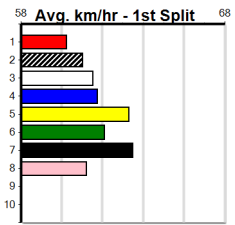

SPORTSBET GREEN TICKS (300+RANK)

Distance: 300m, Race Type: Maiden, Total Prizemoney: $1,530
1st: $1,000, 2nd: $320, 3rd: $160, 4th: $50

1

11:27AM
(VIC time)

Watchdog Tips: **0 0 0 0** Bet: **0**