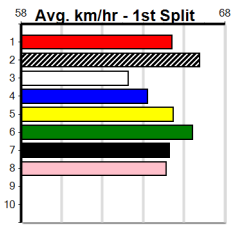

PITSTOP MOWER REPAIRS (300+RANK)

Distance: 350m, Race Type: Mixed 6/7, Total Prizemoney: $1,530
1st: $1,000, 2nd: $320, 3rd: $160, 4th: $50

4

12:21PM

(VIC time)

Watchdog Tips: 0 0 0 0 **Bet:** .