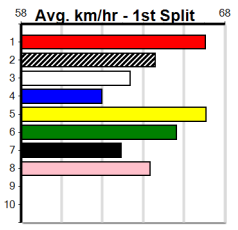

JVDM GREEN LIGHT ON PODCAST (300+

Distance: 300m, Race Type: Grade 5, Total Prizemoney: $1,530
1st: $1,000, 2nd: $320, 3rd: $160, 4th: $50

11

2:32PM

(VIC time)

Watchdog Tips: **0 0 0 0** Bet: .