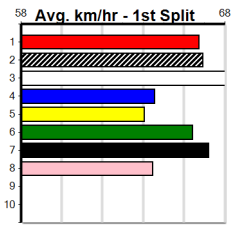

THE SHED @ HEALESVILLE GREYS (300+

Distance: 350m, Race Type: Grade 5, Total Prizemoney: $1,530
1st: $1,000, 2nd: $320, 3rd: $160, 4th: $50

8

1:40PM

(VIC time)

Watchdog Tips: 0 0 0 0 **Bet:** .