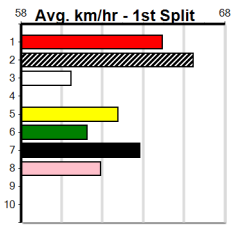

Watchdog Tips: **0 0 0 0** Bet: **0**