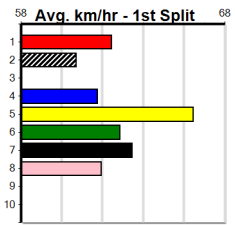

MR HUMMER LIMOS (300+RANK)

Distance: 300m, Race Type: Mixed 6/7, Total Prizemoney: $1,530
1st: $1,000, 2nd: $320, 3rd: $160, 4th: $50

2

11:47AM

(VIC time)

Watchdog Tips: **0 0 0 0** Bet: **0**