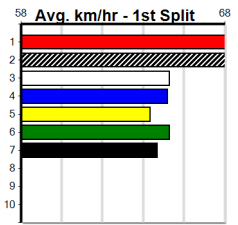

DOWNLOAD THE WATCHDOG APP (300+

Distance: 300m, Race Type: Grade 5, Total Prizemoney: $1,530
1st: $1,000, 2nd: $320, 3rd: $160, 4th: $50

10

2:15PM

(VIC time)

Watchdog Tips: **0 0 0 0** Bet: **.**