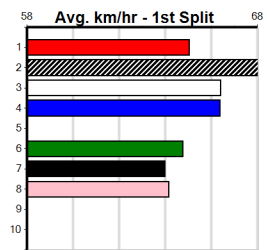

Box History

MONTROSE IGA LIQUOR (300+RANK)

Distance: 350m, Race Type: Mixed 6/7, Total Prizemoney: \$1,530
1st: \$1,000, 2nd: \$320, 3rd: \$160, 4th: \$50

Watchdog Tips:

Bet:

Table with columns: Form Box, Wgt, Dist, Track, Date, Time, BON, Margin, 1st/2nd (Time), PIR, Checked, Comment, W/R, Split 1, S/P, Grade