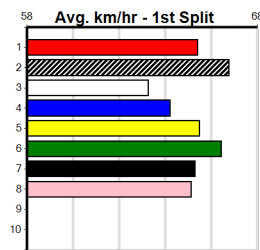

PITSTOP MOWER REPAIRS (300+RANK)

4

Distance: 350m, Race Type: Mixed 6/7, Total Prizemoney: $1,530
1st: $1,000, 2nd: $320, 3rd: $160, 4th: $50

12:21PM

(VIC time)

Watchdog Tips:

Bet:

Form Box	Wgt	Dist	Track	Date	Time	BON	Margin	1st/2nd (Time)	PIR	Checked	Comment	WR	Split 1	S/P	Grade

BALDO [7]

BK Dog Jan-21 Sire: BARCIA BALE Dam: CHIQUITA LASS
Owner(s): M Collyer
Trainer: Murray Collyer (Coburg East)
Winning Distances: < 300m (0) 300 - 399m (1) 400 - 499m (0) 500 - 599m (0) 600 - 699m (0) > 700m (0)
Winning Weights: 33.3(1)

3rd (3)	34.0	400	GEL	R3	24-Sep-24	23.23	22.50	4.25L ANACONDA SQUEEZE	Q/22				8.67	$22.90	7
7th (2)	34.3	400	GEL	R9	01-Oct-24	23.29	22.76	8.00L COME AND SEE (22.76)	M/65				8.60	$52.00	7
6th (2)	34.5	350	HVL	R6	04-Oct-24	20.00	19.42	4.50L REDEMPTION ROCK (19.70)	M/7				6.87	$22.10	T3-RW
8th (6)	35.2	350	HVL	R6	15-Oct-24	20.10	19.02	11.00 OUR ALAMO (19.38)	S/6				6.71	$71.00	X67
6th (4)	34.8	400	GEL	R3	22-Oct-24	23.43	22.43	8.50L ARKA SOLAR (22.85)	M/55				8.66	$118.60	T3-7
3rd (7)	34.8	350	HVL	R9	08-Nov-24	20.02	19.58	1.25L COMO PRINCE (19.93)	M/2				6.64	$14.50	T3-7
5th (1)	34.4	400	GEL	R9	12-Nov-24	23.53	22.54	15.00 CRACKERJACK SCUD	M/55				8.62	$58.60	7
2nd (3)	34.3	300	HVL	R3	20-Nov-24	17.58	17.01	2.00L BLISSFUL RAIN (17.46)	M/3				4.05	$8.80	X67

Last 3 wins NOT included above

1st (5)	33.3	300	HVL	R1	17-Mar-23	17.20	16.71	0.50L TASMAN HOPE (17.22)	M/3				4.02	$9.60	T3-RW

Box History

Bx	1st	2nd	3rd	4th	5th	6th	7th	8th
1		3	2	6	2	1		
2		3	1	1	3	4	2	
3		4	2	3	3			1
4			1	2	2	3	2	
5	1	1	1	2	2			1
6		1	4	2	1	2	3	
7		1	2	1	5	1	1	
8		1	2	1	4	2	3	

Prize Best Starts Trk/Dts APM: $9720.00, 19.75(5)-14/7/23, 99-1-14-15, 34-0-2-7, 1690

TINY BIT SPOILT [7]

BK Dog Jan-23 Sire: KOBLENZ Dam: LITTLE BIT SLEEK
Owner(s): G Sprod
Trainer: Garry Johnson (Chum Creek)
Winning Distances: < 300m (0) 300 - 399m (1) 400 - 499m (0) 500 - 599m (0) 600 - 699m (0) > 700m (0)
Winning Weights: 31.3(1)

5th (3)	30.9	400	WGL	R3	04-Oct-24	23.78	22.71	7.00L ROSE OPAL (23.31)	S/77				8.69	$19.50	M
2nd (8)	30.6	400	WGL	R2	11-Oct-24	23.37	22.36	10.00 MIA NEO (22.71)	M/22				8.52	$12.00	M
3rd (2)	31.1	300	HVL	R1	15-Oct-24	17.34	16.68	2.50L BILLY SET (17.17)	M/5				4.08	$8.90	M
8th (6)	30.9	400	WGL	R1	22-Oct-24	23.85	22.73	13.00 BARKLY STREET (22.95)	M/87				8.89	$34.40	M
1st (3)	31.3	350	HVL	R2	28-Oct-24	20.01	19.60	1.25L MISS JECKELL (20.09)	Q/1				6.59	$5.30	M
7th (3)	30.7	300	HVL	R2	08-Nov-24	17.39	16.77	6.00L MR. OTTO (17.01)	M/4				4.01	$15.70	T3-7
5th (2)	30.7	350	HVL	R4	11-Nov-24	20.10	19.38	3.00L NOIR SATIN (19.90)	M/1				6.60	$6.70	X67
4th (4)	30.5	350	HVL	R4	20-Nov-24	20.10	19.40	3.25L POINT THE FINGER (19.89)	M/1				6.53	$22.70	7

Last 3 wins NOT included above

Box History

Bx	1st	2nd	3rd	4th	5th	6th	7th	8th
1		1	1					
2			1	1	1			
3	1			1	1	1	1	
4				1	2		1	1
5								
6								1
7								
8		1						

Prize Best Starts Trk/Dts APM: $2827.86, 20.01(3)-28/10/24, 17-1-2-2, 5-1-0-0, 2450