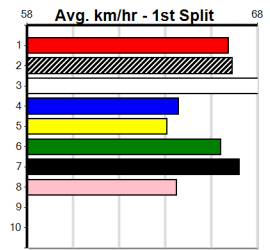

THE SHED @ HEALESVILLE GREYS

Distance: 350m, Race Type: Grade 5, Total Prizemoney: $1,530
1st: $1,000, 2nd: $320, 3rd: $160, 4th: $50

Watchdog Tips:

Bet:

Table with columns: Form Box, Wgt, Dist, Track, Date, Time, BON, Margin, 1st/2nd (Time), PIR, Checked, Comment, W/R, Split 1, S/P, Grade

INTER TRIGON [5]
BK Dog Sep-21 Sire: AUSSIE INFRARED Dam: INTER SANTINA
Owner(s): TONY AND JOE (SYN), T Interligi, J Interligi
Trainer: Tony Interligi (Endeavour Hills)
Winning Distances: < 300m (0) 300 - 399m (4) 400 - 499m (2) 500 - 599m (0) 600 - 699m (0) > 700m (0)
Winning Weights: 31.6(1) 32.3(1) 32.5(1) 32.6(1) 32.7(1) 32.9(1)
1st (1) 32.9 400 WGL R12 12-Sep-24 23.12 22.86 0.05L UNSURPASSED (23.12) Q/11 . . . . . 8.39 $4.10 T3-5
8th (5) 33.4 350 HVL R5 19-Sep-24 20.19 19.49 9.50L BOROUGH COOK (19.52) M/2 . . . . . 6.68 $28.90 T3-5
7th (2) 33.0 350 HVL R8 04-Oct-24 19.88 19.42 7.00L HEAD HUNTER (19.42) M/2 . . . . . 6.62 $64.40 T3-5
7th (3) 32.6 350 HVL R7 11-Oct-24 20.28 19.42 10.00 DOWN SOUTH GIRL (19.61) M/6 . . . . . 6.81 $46.30 T3-5
3rd (7) 32.7 300 HVL R11 15-Oct-24 16.97 16.68 3.00L BUDDY BLUE (16.76) S/5 . . . . . 4.04 $14.30 T3-5
3rd (3) 32.8 400 WGL R12 25-Oct-24 23.18 22.52 6.00L BEGONIA BELL (22.77) M/64 . . . . . 8.60 $11.90 T3-5
5th (1) 32.9 300 HVL R11 28-Oct-24 17.45 16.85 2.00L LITTLE WHIP (17.32) M/6 . . . . . 4.05 $9.80 5
3rd (8) 33.3 400 WGL R4 07-Nov-24 23.15 22.67 2.25L BANDARI (23.00) M/33 . . . . . 8.53 $4.30 T3-5
Last 3 wins NOT included above
1st (4) 32.6 395 TRA R4 12-Feb-24 22.46 22.15 3.00L BELUSHI (22.66) M/111 . . . SW . 3.71 $1.80 T3-6
1st (8) 32.7 400 WGL R10 18-Apr-24 23.13 23.02 0.50L MILLARA'S MONEY (23.16) M/21 . . . SW . 8.37 $4.10 T3-5
1st (1) 32.3 395 TRA R5 15-Jul-24 23.08 22.67 0.25L PANCHO TOMMY (23.10) M/111 . . . . . 3.85 $4.20 T3-5
Box History
Bx 1st 2nd 3rd 4th 5th 6th 7th 8th
1 2 . . . . . 2 4 2 . . .
2 1 . . . . . 2 . 1 1 . .
3 . 1 2 . . . . . 2 1 2 2 .
4 1 . . . . . 1 1 . . . .
5 . 4 2 2 . . . . . 1 1 .
6 1 2 . 1 . . . . . 1 . . .
7 . 1 1 2 . . . . . 1 1 1 .
8 1 2 2 . . . . . 1 . . .
Prize Best $12250.63
Starts 19.68(8)-9/8/24
Trk/Dts 56-6-10-7
APM 12-0-2-2 3847