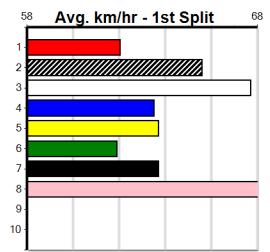

SPORTSBET NOBODY DOES IT EASIER (300+)

Distance: 300m, Race Type: Grade 5, Total Prizemoney: $1,530
1st: $1,000, 2nd: $320, 3rd: $160, 4th: $50

Watchdog Tips:

Bet:

Form Box Wgt Dist Track Date Time BON Margin 1st/2nd (Time) PIR Checked Comment W/R Split 1 S/P Grade

SWOOPING SWAN [5]
F Bitch Jun-21 Sire: FERNANDO BALE Dam: FEARLESS SWAN
Owner(s): G Mcmillan
Trainer: Gary Mcmillan (Nambrok)
Winning Distances: < 300m (0) 300 - 399m (6) 400 - 499m (0) 500 - 599m (0) 600 - 699m (0) > 700m (0)
Winning Weights: 26.2(1) 26.3(1) 26.4(1) 26.5(1) 26.6(2)
Box History table and Prize Best Starts table included.

INTER ROUGE [5]
BK Bitch Sep-21 Sire: AUSSIE INFRARED Dam: INTER SANTINA
Owner(s): TONY AND JOE (SYN), T Interligi, J Interligi
Trainer: Joe Interligi (Endeavour Hills)
Winning Distances: < 300m (0) 300 - 399m (3) 400 - 499m (1) 500 - 599m (0) 600 - 699m (0) > 700m (0)
Winning Weights: 27.2(2) 27.6(1) 27.9(1)
Box History table and Prize Best Starts table included.

CHANGE [5]
BK Bitch Oct-20 Sire: ZAMBORA BROCKIE Dam: SEGOVIA
Owner(s): E Wood
Trainer: Elaine Wood (Nambrok)
Winning Distances: < 300m (0) 300 - 399m (3) 400 - 499m (2) 500 - 599m (0) 600 - 699m (0) > 700m (0)
Winning Weights: 30.7(2) 31.4(1) 31.6(1) 31.9(1)
Box History table and Prize Best Starts table included.

COSMIC HOLIDAY [5]
RF Dog Nov-19 Sire: COSMIC RUMBLE Dam: KOKOMO BEACH
Owner(s): N Dean
Trainer: Kelvin Browney (Tynong North)
Winning Distances: < 300m (0) 300 - 399m (8) 400 - 499m (1) 500 - 599m (0) 600 - 699m (0) > 700m (0)
Winning Weights: 31.2(1) 31.7(2) 32.0(1) 32.1(1) 32.2(2) 32.4(1) 32.5(1)
Box History table and Prize Best Starts table included.

HERE'S TO LOUIE [5]
BK Dog Mar-22 Sire: SHIMA SHINE Dam: SUGAR SPICE
Owner(s): MK JB (SYN), J Biddell, M Kennewell
Trainer: Jacob Biddell (Cranbourne South)
Winning Distances: < 300m (0) 300 - 399m (3) 400 - 499m (0) 500 - 599m (0) 600 - 699m (0) > 700m (0)
Winning Weights: 31.0(1) 31.1(1) 31.2(1)
Box History table and Prize Best Starts table included.