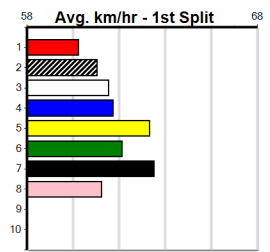

SPORTSBET GREEN TICKS (300+RANK)

1

11:27AM

(VIC time)

Distance: 300m, Race Type: Maiden, Total Prizemoney: $1,530
1st: $1,000, 2nd: $320, 3rd: $160, 4th: $50

Watchdog Tips:

Bet:

Form	Box	Wgt	Dist	Track	Date	Time	BON	Margin	1st/2nd (Time)	PIR	Checked	Comment	WR	Split 1	S/P	Grade

CRANSBERG DASH [M]

BK Dog Jan-23 Sire: ICE COOL KAEDYN Dam: GALWAY LIGHTS
Owner(s): Millard Racing Group (SYN), S Millard, C Millard, D Millard
Trainer: Scott Millard (Kyneton)
Winning Distances: < 300m (0) 300 - 399m (0) 400 - 499m (0) 500 - 599m (0) 600 - 699m (0) > 700m (0)

Winning Weights:

7th (1)	31.4	390	SHP	R2	11-Nov-24	23.67	21.77	15.00	FLYING ROCCO (22.65)	Q/36				8.86	$12.60	M
7th (4)	31.4	390	BAL	R1	21-Nov-24	23.35	21.93	9.50L	BELFAST SPOT (22.69)	S/46				8.87	$119.50	M

Box History

Bx	1st	2nd	3rd	4th	5th	6th	7th	8th
1								1
2								
3								
4							1	
5								
6								
7								
8								

Prize Best $0.00 FSH
Starts 2-0-0-0
Trk/Dts 0-0-0-0
APM 0

Last 3 wins NOT included above

HONDO LANE [M]

WBK Dog Jan-21 Sire: SOLVE THE PUZZLE Dam: TAMPICO
Owner(s): CROWS FLY (SYN), N Mason, J Mason
Trainer: Neil Mason (Euroa)
Winning Distances: < 300m (0) 300 - 399m (0) 400 - 499m (0) 500 - 599m (0) 600 - 699m (0) > 700m (0)

Winning Weights:

7th (5)	31.9	300	HVL	R1	17-May-24	18.01	16.92	13.00	HOT SPOT (17.10)						$29.70	T3-M
7th (5)	31.6	300	HVL	R1	29-May-24	17.78	16.76	8.50L	CERTAIN MAGIC (17.21)	M/6				4.34	$49.70	M
8th (2)	30.9	390	SHP	R1	20-Jun-24	23.89	22.20	8.50L	SHEILA'S WAIT (23.33)	S/88				8.98	$115.90	M
5th (4)	31.0	300	HVL	R1	05-Jul-24	18.01	16.98	11.00	EVENING STAGGER (17.24)	M/5				4.18	$53.20	T3-M
8th (1)	31.0	300	HVL	R1	10-Jul-24	18.09	16.99	13.00	REGAL PHONIC (17.22)	S/8				4.17	$78.00	T3-M
8th (7)	31.5	300	HVL	R1	20-Sep-24	18.21	16.86	15.00	APRIL OH ZEAL (17.16)	S/8		V14		4.32	$109.60	M
5th (5)	31.6	300	HVL	R1	09-Oct-24	18.08	16.85	12.00	ARCHER EIGHT (17.26)						$23.30	M
7th (4)	32.3	300	HVL	R1	28-Oct-24	18.17	16.85	10.00	ZIPPING REMY (17.49)	S/7				4.24	$96.70	M

Box History

Bx	1st	2nd	3rd	4th	5th	6th	7th	8th
1					1	1	1	2
2								1
3				1				
4					2		1	
5					1	1	4	3
6						1		
7								2
8					1			

Prize Best $40.00 FSH
Starts 17.59(1)-29/9/23
Trk/Dts 25-0-0-0
APM 18-0-0-0

Last 3 wins NOT included above