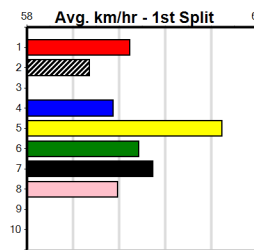

MR HUMMER LIMOS (300+RANK)

Distance: 300m, Race Type: Mixed 6/7, Total Prizemoney: $1,530
1st: $1,000, 2nd: $320, 3rd: $160, 4th: $50

2
11:47AM

(VIC time)

Watchdog Tips:

Bet:

Form Box	Wgt	Dist	Track	Date	Time	BON	Margin	1st/2nd (Time)	PIR	Checked	Comment	WR	Split 1	S/P	Grade

1

LIL MISS MERANDA [7]
BK Bitch **May-21** Sire: **HARD STYLE RICO** Dam: **GRACE INTENTION** Trainer: **Barrie Morse (Endeavour Hills)**
Owner(s): **BRIDWOOD (SYN), B Morse, R Hall**
Winning Distances: < 300m (1) 300 - 399m (0) 400 - 499m (0) 500 - 599m (0) 600 - 699m (0) > 700m (0)
Winning Weights: **28.3(1)**

6th (5)	27.9	278	LCN	R3	22-Jul-24	16.83	16.23	7.00L MISS MORTGAGE (16.35)	0	C			5.18	$61.00	5
6th (1)	28.7	278	DLC	R4	30-Jul-24	17.10	16.02	11.00 LAMIA LUCIA (16.36)	0	B C HR	SD21		5.22	$6.00	5
6th (7)	28.9	278	DLC	R4	27-Aug-24	16.68	16.17	6.50L COLT FORTY FIVE (16.23)	0				5.23		X45
4th (5)	28.4	340	HOB	R10	12-Sep-24	20.15	19.28	2.50L QUEST FOR EDGE (19.97)	0	B			5.32	$61.00	5
4th (4)	28.3	461	HOB	R6	19-Sep-24	27.23	25.86	11.00 GOOD BOY BOY (26.48)	0	W			5.29	$31.00	X45H
5th (4)	28.4	515	DLC	R5	01-Oct-24	30.84	29.86	4.75L BUCKLE UP ALANI (30.50)	0	B			5.30	$31.00	XM5
6th (5)	28.1	461	HOB	R6	10-Oct-24	26.83	25.85	10.00 SHOW PRINCESS (26.12)	0	B2 C			5.40	$101.00	5
8th (4)	28.5	515	DLC	R8	22-Oct-24	31.00	29.99	14.00 SHYBURN SOLSTICE (30.05)	0	B2 C			5.28	$91.00	X45

Last 3 wins NOT included above

1st (7)	28.3	278	LCN	R3	29-Apr-24	16.42	15.95	1.00L UNCLE JACK (16.49)	0	SWAB			5.10	$11.00	M

Box History

Bx	1st	2nd	3rd	4th	5th	6th	7th	8th
1					1	1		
2			4		1			1 2
3		2			1 2			3
4	1			2 2	1			2
5		1		2 2	3	1		2
6				1				
7	1		2	2		1		2
8		2	2	2		1		

Prize Best Starts Trk/Dts APM: $9815.00 FSH 53-1-6-8 0-0-0-0 1063

2

REWRITTEN [7]
RF Dog **Aug-21** Sire: **BEWILDERING** Dam: **MISS DEE MEADOWS** Trainer: **Steven Van oirschot (Moe South)**
Owner(s): **S Van oirschot**
Winning Distances: < 300m (0) 300 - 399m (0) 400 - 499m (1) 500 - 599m (0) 600 - 699m (0) > 700m (0)
Winning Weights: **31.3(1)**

4th (6)	31.7	425	BEN	R3	21-Aug-24	24.99	24.10	9.50L TORNADO JACK (24.35)	M/344		W		6.87	$12.10	7
5th (8)	32.0	435	SLE	R9	28-Aug-24	25.53	24.42	9.00L LAKEVIEW JACK (24.91)	M/555				5.52	$21.20	X67
6th (4)	32.3	400	WGL	R9	05-Sep-24	23.89	23.16	6.00L EVIE WONDER (23.49)	S/44				8.79	$35.10	7
4th (2)	32.4	400	WGL	R9	12-Sep-24	23.28	22.86	5.50L WOODSIDE CRUISER (22.90)	M/55				8.67	$29.60	T3-7
5th (1)	32.1	300	HVL	R3	20-Sep-24	17.25	16.86	5.50L ITHACAN GODDESS (16.86)	S/6				4.09	$60.40	7
5th (3)	32.0	435	SLE	R4	25-Sep-24	25.33	24.88	6.00L CARLIN (24.94)	M/555				5.46	$25.20	7
5th (5)	31.3	300	HVL	R9	09-Oct-24	17.37	16.85	3.00L DISCO GIZMO (17.17)	M/6				4.27	$13.30	X67
8th (1)	31.9	400	WGL	R3	24-Oct-24	24.18	22.95	17.00 PARUMBA JAZZMAN (23.05)	S/88		VO		9.06	$8.90	T3-7

Last 3 wins NOT included above

1st (8)	31.3	400	WGL	R1	20-Jul-23	23.62	22.92	0.75L TANTANGARA GIRL (23.67)	M/11				8.44	$5.60	T3-M

Box History

Bx	1st	2nd	3rd	4th	5th	6th	7th	8th
1			2	1	2			1 1
2		2	2	1			1	1
3		1	2	3				2
4		2	1	1	2			
5					2	1		2
6				4				1
7	1	2	1	1	1	1		1
8	1		1	1	2			

Prize Best Starts Trk/Dts APM: $4670.00 17.25(1)-20/9/24 49-1-4-9 2-0-0-0 447