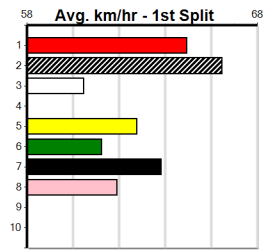

Owner(s):

Winning Distances: < 300m (0) 300 - 399m (0) 400 - 499m (0) 500 - 599m (0) 600 - 699m (0) > 700m (0)

Winning Weights:

Box History

JASON MCKEOWN PHOTOGRAPHY

Distance: 300m, Race Type: Mixed 6/7, Total Prizemoney: \$1,530
1st: \$1,000, 2nd: \$320, 3rd: \$160, 4th: \$50