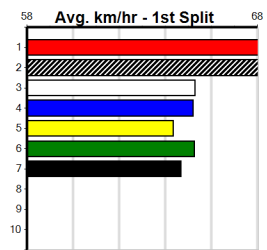

DOWNLOAD THE WATCHDOG APP (300+RANK)

Distance: 300m, Race Type: Grade 5, Total Prizemoney: $1,530
1st: $1,000, 2nd: $320, 3rd: $160, 4th: $50

Watchdog Tips: [ ] [ ] [ ] [ ] [ ] Bet: [ ]

DONEGAL EXPRESS [5]
BD Dog Jan-22 Sire: HOUDINI BOY Dam: HELEN'S TEDDY
Owner(s): D Furey
Trainer: Donna Furey (Pearcedale)
Winning Distances: < 300m (0) 300 - 399m (5) 400 - 499m (0) 500 - 599m (0) 600 - 699m (0) > 700m (0)
Winning Weights: 32.1(1) 32.3(1) 32.5(1) 32.6(1) 33.0(1)
Box History table and Prize Best Starts table included.

BEAR LEE TIME [5]
BD Dog Feb-20 Sire: BLACK BEAR LEE Dam: INMATE
Owner(s): Powellful Ryino (SYN), M Ryan, A Powell
Trainer: Darren Ryan (Boronia)
Winning Distances: < 300m (0) 300 - 399m (12) 400 - 499m (0) 500 - 599m (0) 600 - 699m (0) > 700m (0)
Winning Weights: 31.0(1) 31.4(1) 31.6(1) 31.9(1) 32.0(1) 32.2(1) 32.3(1) 32.5(2) 32.7(1) 32.9(1) 33.0(1)
Box History table and Prize Best Starts table included.

LITTLE MISS ENVY [5]
BK Bitch Nov-21 Sire: SHIMA SHINE Dam: IT'S A DIVA
Owner(s): N Johnston
Trainer: Nicholas Johnston (Tooborac)
Winning Distances: < 300m (0) 300 - 399m (3) 400 - 499m (0) 500 - 599m (0) 600 - 699m (0) > 700m (0)
Winning Weights: 27.0(1) 27.2(1) 28.9(1)
Box History table and Prize Best Starts table included.

PANAMA STORM [5]
RF Dog Sep-21 Sire: SUPERIOR PANAMA Dam: WILL IT RAIN
Owner(s): A Lie
Trainer: Brett Mackie (Tooradin)
Winning Distances: < 300m (0) 300 - 399m (1) 400 - 499m (4) 500 - 599m (0) 600 - 699m (0) > 700m (0)
Winning Weights: 30.5(1) 30.8(1) 30.9(1) 31.1(2)
Box History table and Prize Best Starts table included.

HAMMER [5]
BE Dog Jul-22 Sire: EQUALIZER Dam: PODIUM
Owner(s): SEE THE DREAM (SYN), S Buccilli, B Buccilli
Trainer: Kate Gorman (Tanjil South)
Winning Distances: < 300m (0) 300 - 399m (2) 400 - 499m (1) 500 - 599m (0) 600 - 699m (0) > 700m (0)
Winning Weights: 30.2(1) 30.3(1) 31.8(1)
Box History table and Prize Best Starts table included.