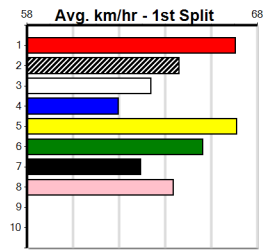

JVDM GREEN LIGHT ON PODCAST

Distance: 300m, Race Type: Grade 5, Total Prizemoney: $1,530
1st: $1,000, 2nd: $320, 3rd: $160, 4th: $50

Watchdog Tips: [ ] [ ] [ ] [ ] Bet: [ ]

INTER BLACK FIRE [5]
BK Bitch Sep-21 Sire: AUSSIE INFRARED Dam: INTER SANTINA
Owner(s): TONY AND JOE (SYN), T Interligi, J Interligi
Trainer: Joe Interligi (Endeavour Hills)
Winning Distances: < 300m (0) 300 - 399m (6) 400 - 499m (0) 500 - 599m (0) 600 - 699m (0) > 700m (0)
Winning Weights: 25.6(1) 25.7(1) 25.9(1) 26.1(1) 26.4(1) 27.2(1)
Race results table with columns: 1st, 2nd, 3rd, 4th, 5th, 6th, 7th, 8th. Includes prize money and splits.

QUEEN MAGGIE [5]
BK Bitch Feb-21 Sire: BERNARDO Dam: RADIANT ANGEL
Owner(s): B Mackie
Trainer: Brett Mackie (Tooradin)
Winning Distances: < 300m (0) 300 - 399m (6) 400 - 499m (2) 500 - 599m (0) 600 - 699m (0) > 700m (0)
Winning Weights: 26.0(1) 26.1(1) 26.4(1) 27.0(1) 27.2(1) 27.3(3)
Race results table with columns: 1st, 2nd, 3rd, 4th, 5th, 6th, 7th, 8th. Includes prize money and splits.

TALI MARVEL [5]
WBK Dog May-21 Sire: SE TALI SUNDANCE Dam: MAGGIE MARVEL
Owner(s): B Morse
Trainer: Barrie Morse (Endeavour Hills)
Winning Distances: < 300m (2) 300 - 399m (1) 400 - 499m (0) 500 - 599m (0) 600 - 699m (0) > 700m (0)
Winning Weights: 34.3(1) 34.5(1) 34.7(1)
Race results table with columns: 1st, 2nd, 3rd, 4th, 5th, 6th, 7th, 8th. Includes prize money and splits.

WHISPER PIE [5]
BD Bitch Mar-22 Sire: GOOD ODDS HARADA Dam: WHITNEY SHOWGIR
Owner(s): B Sands
Trainer: Frank Toth (Pakenham)
Winning Distances: < 300m (0) 300 - 399m (3) 400 - 499m (1) 500 - 599m (0) 600 - 699m (0) > 700m (0)
Winning Weights: 27.0(1) 28.1(1) 28.2(1) 28.5(1)
Race results table with columns: 1st, 2nd, 3rd, 4th, 5th, 6th, 7th, 8th. Includes prize money and splits.

SHE'S SOMETHING [5]
BK Bitch Feb-19 Sire: BANJO BOY Dam: LEAVE ME OUT
Owner(s): DEFA (SYN), S Wilson, T Wilson
Trainer: Bernie Ender (St Albans)
Winning Distances: < 300m (0) 300 - 399m (9) 400 - 499m (1) 500 - 599m (2) 600 - 699m (0) > 700m (0)
Winning Weights: 29.3(1) 29.5(1) 29.6(1) 29.9(3) 30.0(2) 30.1(3) 30.2(1)
Race results table with columns: 1st, 2nd, 3rd, 4th, 5th, 6th, 7th, 8th. Includes prize money and splits.

1

2

3

4

5