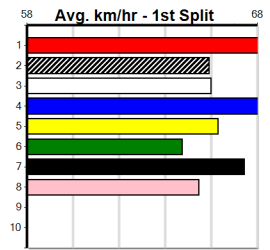

CENTRAL SCAFFOLDS (300+RANK)

Distance: 350m, Race Type: Grade 5, Total Prizemoney: $1,530
1st: $1,000, 2nd: $320, 3rd: $160, 4th: $50

Watchdog Tips:

Bet:

Table with columns: Form Box, Wgt, Dist, Track, Date, Time, BON, Margin, 1st/2nd (Time), PIR, Checked, Comment, W/R, Split 1, S/P, Grade

PERFECT SAL [5]
BK Dog Nov-20 Sire: ASTON DEE BEE Dam: PERFECT MADISON
Owner(s): T Salpigtidis
Trainer: Tony Salpigtidis (Plenty)
Winning Distances: < 300m (0) 300 - 399m (15) 400 - 499m (1) 500 - 599m (0) 600 - 699m (0) > 700m (0)
Winning Weights: 31.3(1) 31.5(1) 31.6(1) 31.7(2) 32.0(1) 32.1(2) 32.5(1) 32.7(2) 32.8(2) 33.1(2) 33.3(1)
Box History table and Prize Best Starts table included.

REDEMPTION ROCK [5]
BK Dog Oct-21 Sire: BARCIA BALE Dam: ZIPPING JAMIE
Owner(s): S Randle
Trainer: Stephen Tabb (Lara)
Winning Distances: < 300m (0) 300 - 399m (5) 400 - 499m (0) 500 - 599m (0) 600 - 699m (0) > 700m (0)
Winning Weights: 34.7(2) 35.6(1) 37.4(1) 37.6(1)
Box History table and Prize Best Starts table included.

ZIPPING PATTY (NSW)[5]
BE Dog Sep-21 Sire: ZIPPING GARTH Dam: ZIPPING LENA
Owner(s): SAUNDERS CLAN (SYN), D Saunders, B Saunders, W Saunders, G Saunders
Trainer: Darrell Saunders (Somerville)
Winning Distances: < 300m (0) 300 - 399m (4) 400 - 499m (3) 500 - 599m (0) 600 - 699m (0) > 700m (0)
Winning Weights: 32.2(2) 32.4(1) 32.6(1) 32.8(1) 33.1(2)
Box History table and Prize Best Starts table included.

GET A GRIP [5]
RF Dog Nov-21 Sire: ASTON DEE BEE Dam: COSMIC KATIE
Owner(s): B Sands
Trainer: Brad Sands (Pakenham)
Winning Distances: < 300m (0) 300 - 399m (5) 400 - 499m (0) 500 - 599m (0) 600 - 699m (0) > 700m (0)
Winning Weights: 34.6(2) 34.7(1) 35.4(1) 35.8(1)
Box History table and Prize Best Starts table included.

FEROCIOUS SANDY (NSW)[5]
BK Bitch Jan-22 Sire: SHIMA SHINE Dam: MIDNIGHT HERO
Owner(s): WATCH AND WAIT (SYN), S Dalton, C Dalton, L Dalton
Trainer: Leonie Dalton (Coldstream)
Winning Distances: < 300m (0) 300 - 399m (7) 400 - 499m (0) 500 - 599m (0) 600 - 699m (0) > 700m (0)
Winning Weights: 26.0(1) 26.3(1) 26.6(1) 26.8(1) 26.9(1) 27.2(1) 27.4(1)
Box History table and Prize Best Starts table included.

1

2

3

4

5