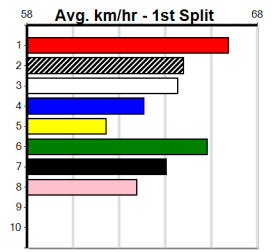

Watchdog Tips:

Bet:

Table with columns: Form Box, Wgt, Dist, Track, Date, Time, BON, Margin, 1st/2nd (Time), PIR, Checked, Comment, W/R, Split 1, S/P, Grade

ELLIOTT NESS [5]
BKW Dog May-19 Sire: FERNANDO BALE Dam: UP HILL JILL
Owner(s): G Johnson
Trainer: Garry Johnson (Chum Creek)
Winning Distances: < 300m (0) 300 - 399m (10) 400 - 499m (8) 500 - 599m (0) 600 - 699m (0) > 700m (0)
Winning Weights: 27.9(1) 28.2(1) 28.8(1) 28.9(2) 29.0(2) 29.1(1) 29.2(2) 29.4(5) 29.5(1) 29.8(1) 30.4(1)
Box History table and Prize Best Starts table included.

INTER TERRA [5]
BK Bitch Sep-21 Sire: AUSSIE INFRARED Dam: INTER SANTINA
Owner(s): TONY AND JOE (SYN), T Interligi, J Interligi
Trainer: Tony Interligi (Endeavour Hills)
Winning Distances: < 300m (0) 300 - 399m (3) 400 - 499m (0) 500 - 599m (0) 600 - 699m (0) > 700m (0)
Winning Weights: 27.1(1) 27.3(1) 28.3(1)
Box History table and Prize Best Starts table included.

SHE CAN DREAM [5]
BK Bitch Apr-21 Sire: FABREGAS Dam: CARELESS COOKIE
Owner(s): O Cartechini
Trainer: Elaine Cartechini (Hallam)
Winning Distances: < 300m (0) 300 - 399m (3) 400 - 499m (0) 500 - 599m (0) 600 - 699m (0) > 700m (0)
Winning Weights: 24.5(1) 24.8(1) 25.5(1)
Box History table and Prize Best Starts table included.

FIRE ANT [5]
BK Bitch Nov-21 Sire: GET IT GIZMO Dam: MISS FIREBIRD
Owner(s): C Pirani
Trainer: Cheryl Pirani (Boronia)
Winning Distances: < 300m (0) 300 - 399m (1) 400 - 499m (2) 500 - 599m (0) 600 - 699m (0) > 700m (0)
Winning Weights: 26.7(1) 26.8(1) 26.9(1)
Box History table and Prize Best Starts table included.

BE RUGGED [5]
BEBD Dog Nov-20 Sire: BERNARDO Dam: ZIPPING TINA
Owner(s): G Mcmillan
Trainer: Elaine Wood (Nambrok)
Winning Distances: < 300m (0) 300 - 399m (6) 400 - 499m (2) 500 - 599m (0) 600 - 699m (0) > 700m (0)
Winning Weights: 29.1(1) 29.5(1) 29.6(1) 29.7(2) 29.8(1) 30.0(1) 31.7(1)
Box History table and Prize Best Starts table included.

1

2

3

4

5