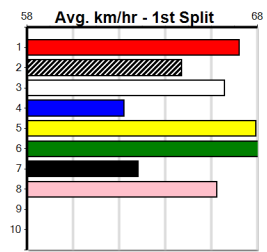

GORSKI ENGINEERING (300+RANK)

Distance: 350m, Race Type: Grade 5, Total Prizemoney: $1,530
1st: $1,000, 2nd: $320, 3rd: $160, 4th: $50

Watchdog Tips:

Bet:

Table with columns: Form Box, Wgt, Dist, Track, Date, Time, BON, Margin, 1st/2nd (Time), PIR, Checked, Comment, W/R, Split 1, S/P, Grade

WHY NOT BRYCE [5]
RF Dog Sep-20 Sire: BERNARDO Dam: WHY NOT GINGER
Owner(s): G Carter
Trainer: Gregory Carter (Devon Meadows)
Winning Distances: < 300m (0) 300 - 399m (6) 400 - 499m (4) 500 - 599m (0) 600 - 699m (0) > 700m (0)
Winning Weights: 32.2(1) 32.4(1) 32.6(1) 32.7(3) 32.8(1) 32.9(2) 33.1(1)
Box History table and Prize Best Starts table included.

OUR TIE BREAKER [5]
BEF Dog Jun-19 Sire: OUT OF RANGE Dam: RINGADING SISTER
Owner(s): HILL PARTINGTON (SYN), R Hill, N Hill
Trainer: Richard Hill (Frankston)
Winning Distances: < 300m (0) 300 - 399m (2) 400 - 499m (1) 500 - 599m (4) 600 - 699m (0) > 700m (0)
Winning Weights: 33.9(1) 34.1(1) 34.3(3) 34.4(1) 34.7(1)
Box History table and Prize Best Starts table included.

HUDSON RIVER [5]
BK Dog Jan-21 Sire: BARCIA BALE Dam: MACEY BLUE
Owner(s): G Johnson
Trainer: Garry Johnson (Chum Creek)
Winning Distances: < 300m (0) 300 - 399m (5) 400 - 499m (0) 500 - 599m (0) 600 - 699m (0) > 700m (0)
Winning Weights: 30.2(1) 30.5(1) 30.8(1) 31.0(2)
Box History table and Prize Best Starts table included.

ROLLING COAL [5]
BK Dog Sep-21 Sire: ORSON ALLEN Dam: CELEBRITY
Owner(s): Eye Candy (SYN), C Wilk, K Gorman
Trainer: Kristin Tucker (Tanjil South)
Winning Distances: < 300m (0) 300 - 399m (1) 400 - 499m (2) 500 - 599m (0) 600 - 699m (0) > 700m (0)
Winning Weights: 33.5(1) 33.7(1) 33.8(1)
Box History table and Prize Best Starts table included.

MASTER ZORRO [5]
BK Dog Jun-20 Sire: BARCIA BALE Dam: INVICTUS REIGN
Owner(s): D Bourke
Trainer: David Bourke (The Basin)
Winning Distances: < 300m (0) 300 - 399m (11) 400 - 499m (2) 500 - 599m (0) 600 - 699m (0) > 700m (0)
Winning Weights: 34.8(2) 35.0(1) 35.3(2) 35.4(3) 35.5(1) 35.6(1) 35.7(1) 36.4(1) 36.7(1)
Box History table and Prize Best Starts table included.

1

2

3

4

5