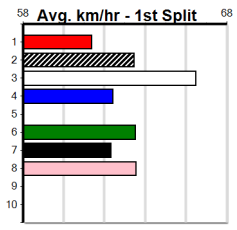

# RSN GREY AREAS - WEDNESDAY & FRID

Distance: 425m, Race Type: Tier 3 - Grade 7, Total Prizemoney: \$1,530  
1st: \$1,000, 2nd: \$320, 3rd: \$160, 4th: \$50

9  
5:19PM  
(VIC time)

Watchdog Tips: **0 0 0 0** Bet: .