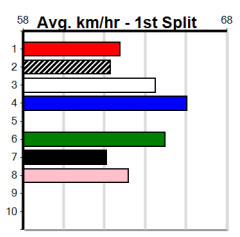

Bendigo
5
3:52PM
(VIC time)

MANNINGS GREYHOUND COMPLEX

Distance: 425m, Race Type: Grade 5 T3, Total Prizemoney: $1,530
1st: $1,000, 2nd: $320, 3rd: $160, 4th: $50

Watchdog Tips: **0 0 0 0** **Bet:** _____