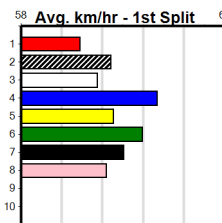

Bendigo

12
6:15PM
(VIC time)

ONE MORE RACE TO GO

Distance: 425m, Race Type: Grade 5 T3, Total Prizemoney: $1,530
1st: $1,000, 2nd: $320, 3rd: $160, 4th: $50

Watchdog Tips: **0 0 0 0** Bet: .