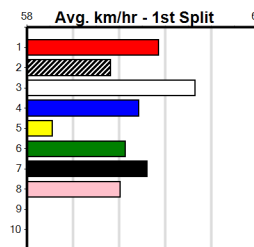

AVARD CIVIL (1-2 WINS)

Distance: 500m, Race Type: Tier 3 - Restricted Win, Total Prizemoney: $1,740
1st: $1,150, 2nd: $360, 3rd: $180, 4th: $50

Watchdog Tips: [ ] [ ] [ ] [ ] Bet: [ ]

Form Box Wgt Dist Track Date Time BON Margin 1st/2nd (Time) PIR Checked Comment W/R Split 1 S/P Grade

1 EVENING STAGGER [7]
BEBD Bitch May-22 Sire: WHISKEY RIOT Dam: DEADLY BASILISA
Owner(s): Reynolds Cram (SYN), C Reynolds, B Cram
Trainer: Chris Reynolds (Little River)
Winning Distances: < 300m (0) 300 - 399m (1) 400 - 499m (0) 500 - 599m (0) 600 - 699m (0) > 700m (0)
Winning Weights: 25.1(1)
Table with columns: Rank, Pos, Wgt, Dist, Track, Date, Time, BON, Margin, 1st/2nd (Time), PIR, Checked, Comment, W/R, Split 1, S/P, Grade.

Box History
Table with columns: Bx, 1st, 2nd, 3rd, 4th, 5th, 6th, 7th, 8th
Prize Best Starts Trk/Dts APM

2 HERE COMES SHAKA [7]
RBD Dog Jul-22 Sire: FERAL FRANKY Dam: GAZER BALE
Owner(s): M Bewley
Trainer: Debbie Bewley (Pentland Hills)
Winning Distances: < 300m (0) 300 - 399m (0) 400 - 499m (1) 500 - 599m (0) 600 - 699m (0) > 700m (0)
Winning Weights: 33.1(1)
Table with columns: Rank, Pos, Wgt, Dist, Track, Date, Time, BON, Margin, 1st/2nd (Time), PIR, Checked, Comment, W/R, Split 1, S/P, Grade.

Box History
Table with columns: Bx, 1st, 2nd, 3rd, 4th, 5th, 6th, 7th, 8th
Prize Best Starts Trk/Dts APM

3 BONNIE BRANN (NSW)[6]
BK Bitch Jul-21 Sire: FERNANDO BALE Dam: FLEUR BRANN
Owner(s): NO CLUE (SYN), C Clarke, B Bennett
Trainer: Wendy Hansen (Daisy Hill)
Winning Distances: < 300m (0) 300 - 399m (0) 400 - 499m (0) 500 - 599m (2) 600 - 699m (0) > 700m (0)
Winning Weights: 27.3(1) 27.5(1)
Table with columns: Rank, Pos, Wgt, Dist, Track, Date, Time, BON, Margin, 1st/2nd (Time), PIR, Checked, Comment, W/R, Split 1, S/P, Grade.

Box History
Table with columns: Bx, 1st, 2nd, 3rd, 4th, 5th, 6th, 7th, 8th
Prize Best Starts Trk/Dts APM

4 SASSY RICO [6] Biks
BK Bitch Aug-21 Sire: HARD STYLE RICO Dam: SASSY RIOT
Owner(s): D Harvey
Trainer: Daniel Harvey (Melton Sth)
Winning Distances: < 300m (0) 300 - 399m (0) 400 - 499m (2) 500 - 599m (0) 600 - 699m (0) > 700m (0)
Winning Weights: 26.4(1) 27.1(1)
Table with columns: Rank, Pos, Wgt, Dist, Track, Date, Time, BON, Margin, 1st/2nd (Time), PIR, Checked, Comment, W/R, Split 1, S/P, Grade.

Box History
Table with columns: Bx, 1st, 2nd, 3rd, 4th, 5th, 6th, 7th, 8th
Prize Best Starts Trk/Dts APM

5 COUNTY TYRONE [7]
BK Dog Oct-21 Sire: SHIMA SHINE Dam: LIZZIE'S ENTITY
Owner(s): D Knight
Trainer: Suwit Bunchusri (Talbot)
Winning Distances: < 300m (0) 300 - 399m (1) 400 - 499m (0) 500 - 599m (0) 600 - 699m (0) > 700m (0)
Winning Weights: 34.6(1)
Table with columns: Rank, Pos, Wgt, Dist, Track, Date, Time, BON, Margin, 1st/2nd (Time), PIR, Checked, Comment, W/R, Split 1, S/P, Grade.

Box History
Table with columns: Bx, 1st, 2nd, 3rd, 4th, 5th, 6th, 7th, 8th
Prize Best Starts Trk/Dts APM