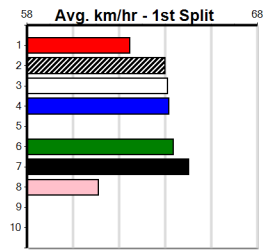

HIP POCKET BENDIGO

Distance: 425m, Race Type: Tier 3 - Grade 6, Total Prizemoney: $1,530
1st: $1,000, 2nd: $320, 3rd: $160, 4th: $50

Watchdog Tips:

Bet:

Table with columns: Form Box, Wgt, Dist, Track, Date, Time, BON, Margin, 1st/2nd (Time), PIR, Checked, Comment, W/R, Split 1, S/P, Grade

AUDITION [6] Dog Aug-22 Sire: BERNARDO Dam: SENSORY
Owner(s): SEE THE DREAM (SYN), S Buccilli, B Buccilli
Trainer: Peter Frost (Heathcote)
Winning Distances: < 300m (0) 300 - 399m (1) 400 - 499m (1) 500 - 599m (0) 600 - 699m (0) > 700m (0)
Winning Weights: 35.3(1) 35.7(1)
Box History table and Prize Best Starts Trk/Dts APM

ZIVA BALE (NSW)[6] Bitch Feb-22 Sire: FERNANDO BALE Dam: HADARAH BALE
Owner(s): R Weightman
Trainer: Robert Weightman (Haddon)
Winning Distances: < 300m (0) 300 - 399m (2) 400 - 499m (0) 500 - 599m (0) 600 - 699m (0) > 700m (0)
Winning Weights: 26.2(1) 27.0(1)
Box History table and Prize Best Starts Trk/Dts APM

CRAIG KEEPING (NSW)[6] BK Dog May-22 Sire: MOGAMBO Dam: CAITLYN KEEPING
Owner(s): T Boehmke
Trainer: Thomas Boehmke (Narewillcock)
Winning Distances: < 300m (0) 300 - 399m (0) 400 - 499m (2) 500 - 599m (0) 600 - 699m (0) > 700m (0)
Winning Weights: 33.0(1) 33.4(1)
Box History table and Prize Best Starts Trk/Dts APM

MAGIC MOON BEAM [6] WBK Dog Jun-21 Sire: FERNANDO BALE Dam: MAGIC MOON DUST
Owner(s): C O'brien
Trainer: Cynthia O'brien (Broadford)
Winning Distances: < 300m (0) 300 - 399m (1) 400 - 499m (1) 500 - 599m (0) 600 - 699m (0) > 700m (0)
Winning Weights: 31.5(1) 31.8(1)
Box History table and Prize Best Starts Trk/Dts APM

*** VACANT BOX ***
Owner(s):
Trainer:
Winning Distances: < 300m (0) 300 - 399m (0) 400 - 499m (0) 500 - 599m (0) 600 - 699m (0) > 700m (0)
Winning Weights:
Box History