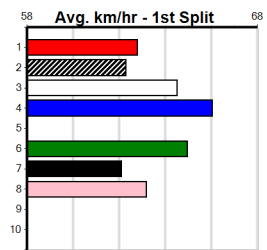

MANNINGS GREYHOUND COMPLEX

Distance: 425m, Race Type: Grade 5 T3, Total Prizemoney: $1,530
1st: $1,000, 2nd: $320, 3rd: $160, 4th: $50

Watchdog Tips:

Bet:

Table with columns: Form Box, Wgt, Dist, Track, Date, Time, BON, Margin, 1st/2nd (Time), PIR, Checked, Comment, W/R, Split 1, S/P, Grade

MY COMPASS [5]
BD Dog Aug-20
Owner(s): BULLET (SYN), L Brown, B Brown
Sire: MY REDEEMER Dam: SHOUT OUT LOUD
Trainer: Brian Brown (Axdedale)
Winning Distances: < 300m (0) 300 - 399m (1) 400 - 499m (13) 500 - 599m (0) 600 - 699m (0) > 700m (0)
Winning Weights: 32.6(1) 32.7(2) 32.9(1) 33.0(1) 33.3(2) 33.4(2) 33.5(2) 33.8(2) 33.9(1)
Box History table and Prize Best Starts Trk/Dts APM

ABRAXAS BALE (NSW)[5]
BD Dog Apr-22
Owner(s): L Harris
Sire: CHRISTO BALE Dam: DYNA ROMY
Trainer: Luke Harris (Devon Meadows)
Winning Distances: < 300m (0) 300 - 399m (1) 400 - 499m (1) 500 - 599m (1) 600 - 699m (0) > 700m (0)
Winning Weights: 35.2(1) 36.3(1) 36.4(1)
Box History table and Prize Best Starts Trk/Dts APM

BURN THE WITCH [5]
BK Bitch Oct-21
Owner(s): J Holt
Sire: TOMMY SHELBY Dam: SNOOKY
Trainer: Katrina Evans (Kyneton)
Winning Distances: < 300m (0) 300 - 399m (6) 400 - 499m (1) 500 - 599m (0) 600 - 699m (0) > 700m (0)
Winning Weights: 25.7(1) 26.1(1) 26.2(3) 26.6(1) 26.7(1)
Box History table and Prize Best Starts Trk/Dts APM

BOROUGH COOK [5]
BK Dog Jun-21
Owner(s): G Bahen
Sire: FERNANDO BALE Dam: MAGIC MOON DUST
Trainer: Glenn Bahen (Broadford)
Winning Distances: < 300m (0) 300 - 399m (10) 400 - 499m (0) 500 - 599m (0) 600 - 699m (0) > 700m (0)
Winning Weights: 30.1(1) 30.2(1) 30.3(1) 30.4(2) 31.4(1) 31.5(2) 31.6(2)
Box History table and Prize Best Starts Trk/Dts APM

*** VACANT BOX ***
Owner(s):
Sire: Dam:
Trainer:
Winning Distances: < 300m (0) 300 - 399m (0) 400 - 499m (0) 500 - 599m (0) 600 - 699m (0) > 700m (0)
Winning Weights:
Box History

1

2

3

4

5