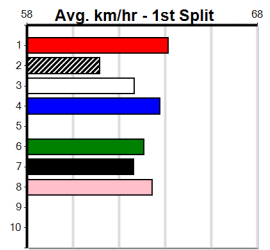

Bendigo
10
5:34PM
(VIC time)

DREAMCHASERS - TICKETS ON SALE NOW

Distance: 425m, Race Type: Grade 5 T3, Total Prizemoney: $1,530
1st: $1,000, 2nd: $320, 3rd: $160, 4th: $50

Watchdog Tips: ☐ ☐ ☐ ☐ ☐ Bet: ☐

Form Box	Wgt	Dist	Track	Date	Time	BON	Margin	1st/2nd (Time)	PIR	Checked	Comment	WR	Split 1	S/P	Grade
SMALL HEATH [5]															
WBK Dog		Oct-21		Sire: TOMMY SHELBY				Dam: SNOOKY				Trainer: Jimmy Holt (Kyneton)			
Owner(s): J Holt															
Winning Distances: < 300m (0) 300 - 399m (4) 400 - 499m (0) 500 - 599m (0) 600 - 699m (0) > 700m (0)															
Winning Weights: 30.8(1) 31.5(1) 31.7(1) 31.9(1)															
4th (1)	31.7	300	HVL	R10	17-May-24	17.29	16.92	1.5L EVIL EDNA (17.18)	M/2	.	.	.	3.96	$5.90	T3-6
1st (8)	31.9	305	MTG	R3	27-Jun-24	17.95	17.95	4.25L CADILLAC RACER (18.25)	0	.	.	.	5.93	$2.50	RW
1st (6)	31.7	305	MTG	R2	04-Jul-24	17.70	17.70	3.5L REMO TRIGGER (17.94)	0	.	SAMP	.	5.74	$1.70	RW
2nd (5)	31.7	390	BAL	R11	14-Jul-24	22.67	22.33	5.00L ELANGA (22.33)	M/23	.	VO	.	8.41	$5.90	T3-5
3rd (8)	31.3	390	BAL	R11	22-Jul-24	22.81	22.36	6.50L MILLS FOR THREE (22.36)	M/22	.	VO	.	8.59	$10.50	T3-5
7th (8)	31.6	300	HVL	R12	16-Aug-24	17.32	16.77	6.00L MAGIC MOON CHILD (16.91)	M/2	.	.	.	3.98	$4.40	T3-5
5th (1)	32.1	390	BAL	R4	30-Sep-24	22.80	22.39	5.50L FIRING CHIEF (22.44)	M/24	.	.	.	8.48	$6.40	T3-5
6th (2)	31.6	400	GEL	R13	30-Oct-24	23.21	22.68	6.50L WINCKIE BALE (22.77)	Q/23	.	.	.	8.54	$8.70	5
Last 3 wins NOT included above															
1st (8)	31.5	300	HVL	R1	21-Jul-23	17.26	16.75	0.50L SON OF CECIL (17.29)	Q/4	.	.	.	4.00	$1.40	T3-M
1st (1)	30.8	300	HVL	R4	26-Jan-24	17.24	16.89	1.25L VINNIE'S CAMEL (17.32)	M/1	.	.	.	3.92	$10.80	T3-7

Box History

Bx	1st	2nd	3rd	4th	5th	6th	7th	8th
1	1				1	1		
2							1	1
3								1
4								1
5			1					
6	1					1	1	1
7				1				
8	2		1					1
Prize Best Starts	$4331.25 FSH							
Trk/Dts	18-4-1-3							
APM	0-0-0-0 1122