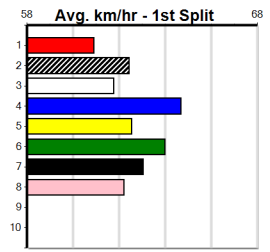

ONE MORE RACE TO GO

Distance: 425m, Race Type: Grade 5 T3, Total Prizemoney: $1,530
1st: $1,000, 2nd: $320, 3rd: $160, 4th: $50

Watchdog Tips:

Bet:

Form Box Wgt Dist Track Date Time BON Margin 1st/2nd (Time) PIR Checked Comment W/R Split 1 S/P Grade

IBROX COOPER (NSW)[5]
WF Dog Dec-20 Sire: FERNANDO BALE Dam: MISS IBROX
Owner(s): A Hudson
Trainer: Suwit Bunchusri (Talbot)
Winning Distances: < 300m (0) 300 - 399m (3) 400 - 499m (4) 500 - 599m (1) 600 - 699m (0) > 700m (0)
Winning Weights: 28.5(1) 29.0(1) 29.3(1) 29.5(1) 29.6(1) 29.7(1) 29.9(2)
Box History table and Prize Best Starts table included.

NIKITA BALE (NSW)[5]
BK Bitch Sep-21 Sire: DYNA VILLA Dam: FRAN BALE
Owner(s): T Kennedy-harris
Trainer: Tammy Kennedy-harris (Devon M ENG WGL 2024-10-31)
Winning Distances: < 300m (0) 300 - 399m (3) 400 - 499m (5) 500 - 599m (1) 600 - 699m (0) > 700m (0)
Winning Weights: 26.2(1) 26.4(1) 26.7(1) 27.1(2) 27.2(3) 27.6(1)
Box History table and Prize Best Starts table included.

FERNBANK FLYER [5]
BE Bitch Sep-20 Sire: MY REDEEMER Dam: FABREGAL
Owner(s): B Robertson-leech
Trainer: Briana Robertson-leech (Smeaton)
Winning Distances: < 300m (0) 300 - 399m (4) 400 - 499m (5) 500 - 599m (0) 600 - 699m (0) > 700m (0)
Winning Weights: 25.9(1) 26.3(1) 26.4(1) 26.6(1) 26.7(2) 26.8(1) 27.2(1) 27.4(1)
Box History table and Prize Best Starts table included.

IMPRESS SIMBA (NSW)[5]
RBD Dog Jun-21 Sire: FERNANDO BALE Dam: MEPUNGA FRANKIE
Owner(s): T Meyer
Trainer: Terry Meyer (Girgarre) ENG SHP 2024-10-31
Winning Distances: < 300m (0) 300 - 399m (6) 400 - 499m (2) 500 - 599m (0) 600 - 699m (0) > 700m (0)
Winning Weights: 31.9(1) 32.2(1) 32.3(1) 32.4(1) 32.5(1) 32.6(1) 32.7(1) 32.8(1)
Box History table and Prize Best Starts table included.

URANA EXPRESS [5]
WBE Bitch Sep-21 Sire: SUPERIOR PRODUCT Dam: MA'S PLUM JAM
Owner(s): P May
Trainer: Paul May (Inglewood)
Winning Distances: < 300m (0) 300 - 399m (2) 400 - 499m (2) 500 - 599m (0) 600 - 699m (0) > 700m (0)
Winning Weights: 24.7(1) 25.1(1) 25.2(1) 25.5(1)
Box History table and Prize Best Starts table included.

1

2

3

4

5