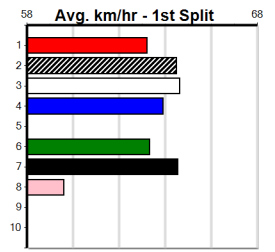

Watchdog Tips: [ ] [ ] [ ] [ ] Bet: [ ]

Form Box Wgt Dist Track Date Time BON Margin 1st/2nd (Time) PIR Checked Comment W/R Split 1 S/P Grade

AEROPLANE ASTRO (SA)[5]
RF Dog Jul-21 Sire: ZAMBORA BROCKIE Dam: SELECT SOME
Owner(s): J Williams
Trainer: Samuel Webb (Epsom)
Winning Distances: < 300m (0) 300 - 399m (2) 400 - 499m (5) 500 - 599m (0) 600 - 699m (0) > 700m (0)
Winning Weights: 32.0(1) 32.3(1) 32.4(2) 32.6(1) 33.0(2)
Race results table with columns: Pos, Box, Wgt, Dist, Track, Date, Time, BON, Margin, 1st/2nd (Time), PIR, Checked, Comment, W/R, Split 1, S/P, Grade.

BRAVADO [5]
BK Dog Apr-22 Sire: EQUALIZER Dam: SEGOVIA
Owner(s): SBS (SYN), S Buccilli, B Buccilli, S Gardiner
Trainer: Peter Frost (Heathcote)
Winning Distances: < 300m (0) 300 - 399m (5) 400 - 499m (1) 500 - 599m (0) 600 - 699m (0) > 700m (0)
Winning Weights: 35.2(1) 35.9(1) 36.0(2) 36.7(1) 36.8(1)
Race results table with columns: Pos, Box, Wgt, Dist, Track, Date, Time, BON, Margin, 1st/2nd (Time), PIR, Checked, Comment, W/R, Split 1, S/P, Grade.

URANA WHIRLWIND [5]
BK Bitch Sep-21 Sire: SUPERIOR PRODUCT Dam: MA'S PLUM JAM
Owner(s): P May
Trainer: Paul May (Inglewood)
Winning Distances: < 300m (0) 300 - 399m (4) 400 - 499m (0) 500 - 599m (0) 600 - 699m (0) > 700m (0)
Winning Weights: 23.4(1) 24.2(1) 24.9(1) 25.3(1)
Race results table with columns: Pos, Box, Wgt, Dist, Track, Date, Time, BON, Margin, 1st/2nd (Time), PIR, Checked, Comment, W/R, Split 1, S/P, Grade.

SHE IS SCARLET [5]
BK Bitch Apr-22 Sire: MEPUNGA BLAZER Dam: TARRA ROCKET
Owner(s): R Whyte
Trainer: Brendon Jones (Pyalong)
Winning Distances: < 300m (0) 300 - 399m (2) 400 - 499m (1) 500 - 599m (1) 600 - 699m (0) > 700m (0)
Winning Weights: 25.0(1) 25.2(1) 26.0(1) 26.7(1)
Race results table with columns: Pos, Box, Wgt, Dist, Track, Date, Time, BON, Margin, 1st/2nd (Time), PIR, Checked, Comment, W/R, Split 1, S/P, Grade.

*** VACANT BOX ***
Sire: Dam:
Owner(s):
Trainer:
Winning Distances: < 300m (0) 300 - 399m (0) 400 - 499m (0) 500 - 599m (0) 600 - 699m (0) > 700m (0)
Winning Weights:

1

2

3

4

5