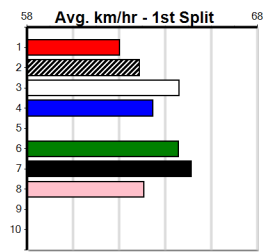

JARROD LARKIN CONCRETING

Distance: 425m, Race Type: Grade 5 T3, Total Prizemoney: $1,530
1st: $1,000, 2nd: $320, 3rd: $160, 4th: $50

Watchdog Tips:

Bet:

Form Box Wgt Dist Track Date Time BON Margin 1st/2nd (Time) PIR Checked Comment W/R Split 1 S/P Grade

COCONUT OAKLAND [5]
BD Dog Oct-20 Sire: SENNACHIE Dam: FOXY WHIP
Owner(s): P Gabriel
Trainer: Paul Gabriel (Toolern Vale)
Winning Distances: < 300m (0) 300 - 399m (1) 400 - 499m (3) 500 - 599m (0) 600 - 699m (0) > 700m (0)
Winning Weights: 34.3(1) 36.0(1) 36.5(1) 36.8(1)
Box History table and Prize Best Starts table included.

SHAKA BIG TONKS [5]
BK Dog Aug-19 Sire: DYNA VILLA Dam: GAZER BALE
Owner(s): D Bewley
Trainer: Debbie Bewley (Pentland Hills)
Winning Distances: < 300m (0) 300 - 399m (2) 400 - 499m (20) 500 - 599m (0) 600 - 699m (0) > 700m (0)
Winning Weights: 32.3(1) 32.5(4) 32.6(1) 32.7(3) 32.8(2) 32.9(1) 33.1(2) 33.3(1) 33.5(1) 33.6(1) 33.7(2) 33.8(3)
Box History table and Prize Best Starts table included.

GOLD GIZMO [5]
BD Dog Jan-22 Sire: GET IT GIZMO Dam: LADY PROFIT
Owner(s): R Anchen
Trainer: Richard Anchen (Moonee Ponds)
Winning Distances: < 300m (0) 300 - 399m (4) 400 - 499m (0) 500 - 599m (0) 600 - 699m (0) > 700m (0)
Winning Weights: 29.1(1) 29.4(1) 30.0(1) 30.3(1)
Box History table and Prize Best Starts table included.

RAPIDFIRE FOREST [5]
BK Dog Jan-21 Sire: BARCIA BALE Dam: WYNBURN LUCIFER
Owner(s): Just for us (SYN), B Hare, C Allen
Trainer: Claire Allen (Greendale)
Winning Distances: < 300m (0) 300 - 399m (6) 400 - 499m (8) 500 - 599m (0) 600 - 699m (0) > 700m (0)
Winning Weights: 34.4(1) 34.8(1) 34.9(2) 35.0(1) 35.2(1) 35.3(1) 35.5(2) 35.6(1) 35.7(2) 35.9(1) 36.2(1)
Box History table and Prize Best Starts table included.

*** VACANT BOX ***
Sire: Dam:
Owner(s):
Trainer:
Winning Distances: < 300m (0) 300 - 399m (0) 400 - 499m (0) 500 - 599m (0) 600 - 699m (0) > 700m (0)
Winning Weights:
Box History table included.

1

2

3

4

5