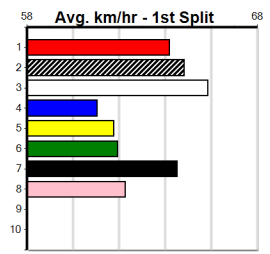

Bendigo
13 (E1)
6:33PM
(VIC time)

BENDIGO RACE 13

Distance: 425m, Race Type: Grade 5 T3, Total Prizemoney: $1,530
1st: $1,000, 2nd: $320, 3rd: $160, 4th: $50

Watchdog Tips: ☐ ☐ ☐ ☐ ☐

Bet: ☐

WHISTLING [5]
BK Bitch Nov-20 Sire: RAW ABILITY Dam: STRONGBETH Trainer: Natasha Fullerton (Long Gully)
Owner(s): S Flower
Winning Distances: < 300m (0) 300 - 399m (1) 400 - 499m (4) 500 - 599m (0) 600 - 699m (0) > 700m (0)
Winning Weights: 28.0(1) 28.2(1) 28.4(1) 28.5(1) 29.4(1)

Box	1st	2nd	3rd	4th	5th	6th	7th	8th
1	1	2						
2	2		1			2		
3		3	1		1	3	1	1
4				1	1			
5						2		
6			1	2				
7	2		2	1			1	
8			1		1			

Prize Best Starts Trk/Dts APM: $13090.00, 24.27(8)-26/3/24, 40-5-5-7, 15-2-2-2, 625

DELIGHTFUL [5]
BK Bitch Feb-21 Sire: BERNARDO Dam: ABSOLUTE DELIGHT Trainer: Kevin Ashton (Charlton)
Owner(s): M Strahan
Winning Distances: < 300m (0) 300 - 399m (1) 400 - 499m (5) 500 - 599m (0) 600 - 699m (0) > 700m (0)
Winning Weights: 26.0(2) 26.5(2) 26.6(1) 26.9(1)

Box	1st	2nd	3rd	4th	5th	6th	7th	8th
1	1	1	1	1				1
2	1	3						1
3		2		1	1	1	3	2
4			1	1	1			2
5					1	3	1	1
6	3	1	1	1	1	3		
7	1	1	3	1	1		1	1
8	1	2					1	1

Prize Best Starts Trk/Dts APM: $14805.00, 24.00(7)-20/10/23, 55-6-10-6, 32-4-5-3, 2164

TWILIGHT SOFIA [5]
BD Bitch Mar-20 Sire: FERNANDO BALE Dam: SUBCONSCIOUS Trainer: Theo Van taarling (Tallygaroopna) ENG SHP 2024-10-31
Owner(s): T Van taarling
Winning Distances: < 300m (0) 300 - 399m (5) 400 - 499m (2) 500 - 599m (2) 600 - 699m (0) > 700m (0)
Winning Weights: 22.7(1) 22.8(2) 22.9(1) 23.0(2) 23.1(2) 23.2(1)

Box	1st	2nd	3rd	4th	5th	6th	7th	8th
1		2	5	4	3			
2			6	1	2		3	
3	3	1	4	3	1	3	1	
4	2	1	1	1	2	2	1	1
5	1	3	1			1	1	2
6		3		1	5	1	2	2
7	2	5		1	2	1	3	2
8	1	1	2	2				1

Prize Best Starts Trk/Dts APM: $31245.00, 23.91(7)-17/4/22, 101-9-16-15, 9-1-1-3, 1791

URANA FERNANDO [5]
WBK Dog Mar-18 Sire: FERNANDO BALE Dam: MARCUS GLORY Trainer: Susan Trim (Campbells Forest)
Owner(s): S Trim
Winning Distances: < 300m (0) 300 - 399m (8) 400 - 499m (8) 500 - 599m (1) 600 - 699m (0) > 700m (0)
Winning Weights: 30.6(1) 31.1(1) 31.5(2) 31.8(1) 31.9(1) 32.0(2) 32.1(2) 32.2(4) 32.5(1) 32.6(2)

Box	1st	2nd	3rd	4th	5th	6th	7th	8th
1	3	3	4	3	2	1	1	
2	1	3	5	4	1	3	1	
3	2	2	4	2	4			
4	4	7	2	2	4	1	1	
5	1	3	7	6	3	6	1	
6	3	3	1	4	6	8	3	1
7	1	3	6	3	5	6	2	1
8	2	1	2	3	4			

Prize Best Starts Trk/Dts APM: $37602.50, 24.06(4)-1/9/21, 170-17-25-31, 94-5-13-21, 1399

THAI MOGWAI [5]
BK Dog Oct-21 Sire: BARCIA BALE Dam: ZIPPING JAMIE Trainer: Kathrynne Tabb (Lara)
Owner(s): S Randle
Winning Distances: < 300m (0) 300 - 399m (4) 400 - 499m (2) 500 - 599m (0) 600 - 699m (0) > 700m (0)
Winning Weights: 31.6(1) 32.3(2) 32.4(1) 32.5(1) 32.8(1)

Box	1st	2nd	3rd	4th	5th	6th	7th	8th
1	1			2	2			1
2	1	1	1	1	1	1		
3	1					2	1	
4			1	1	1		2	1
5	1			2	1	2		1
6			1				2	1
7		1		4	1	1		
8	2	1	1	2		1		1

Prize Best Starts Trk/Dts APM: $8773.57, 24.37(8)-19/6/24, 51-6-3-4, 8-2-2-1, 2441