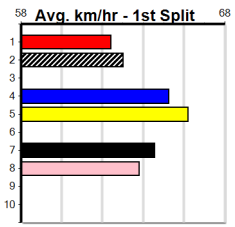

Bendigo

AG TYRES AND WHEELS (275+ RANK)

Distance: 425m, Race Type: Grade 5, Total Prizemoney: $1,530
1st: $1,000, 2nd: $320, 3rd: $160, 4th: $50

9

5:12PM

(VIC time)

HAPPY BUDDHA (5) returned to form with a smart 22.29 Shepparton win and he will prove hard to reel in again. STAR'S HOPE (4) is a powerful type and she will appreciate the smaller line-up. SQUIGGLY KING (8) is suitably drawn out wide

Watchdog Tips:

5

4

8

7

Bet:

Win 5