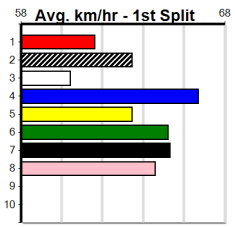

SPORTSBET SAME RACE MULTI (275+ RA

Distance: 425m, Race Type: Grade 6, Total Prizemoney: $1,530
1st: $1,000, 2nd: $320, 3rd: $160, 4th: $50

5

3:54PM

(VIC time)

PERFECT LIAM (1) showed improvement with a top 24.09 win here last time and he should prove hard to reel in again. MISS LUNA (8) would prefer a rails draw but she should have enough pace to cross early. ROWDY'S BEAST (7) may be value

Watchdog Tips:

1

8

7

5

Bet:

Win 1