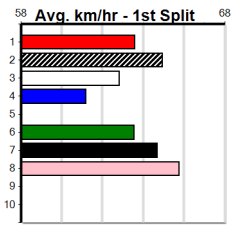

AVARD CIVIL (275+ RANK)

Distance: 500m, Race Type: Grade 5, Total Prizemoney: $1,740
1st: $1,150, 2nd: $360, 3rd: $180, 4th: $50

6

4:18PM

(VIC time)

TUDOR PEAK (7) caught the eye when placed here last time and he can go one better today.
BOUNDING CHIEF (8) is a strong type and he should get a nice cart across in the early stages.
BLACK TUXEDO (4) is better than his form indicates.

Watchdog Tips: **7** **8** **4** **1** **Bet:** **Box Quinella 4,7,8 ($10 for 333.33%)**