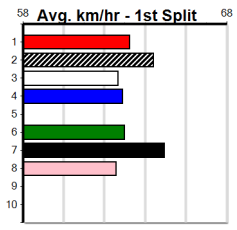

ZIPPING SPARTAN (6) was a strong 28.44 winner here recently and he will appreciate the drop in class. CHAPPY'S THIEF (7) has a nice turn of foot and she can stay wide in her races. PENGUIN PAT (2) will appreciate the vacant draw.

Watchdog Tips: **6** **7** **2** **3** Bet: **Box Quinella 6,7,8 ($10 for 333.33%)**