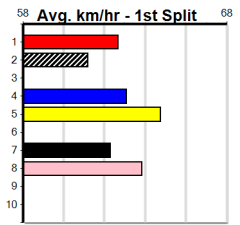

Bendigo

SPORTSBET MAKE IT A MULTI (275+ RAN

Distance: 425m, Race Type: Grade 5, Total Prizemoney: $1,530
1st: $1,000, 2nd: $320, 3rd: $160, 4th: $50

11

5:49PM

(VIC time)

IN SECRET (7) has a good record here and she should get plenty of room in the early stages.
CHEAP CHARLIE (4) was a strong 24.28 winner here when resuming and he will be even better for the run. GAS MAN (5) can run a cheeky race

Watchdog Tips:

7

4

5

2

Bet:

Win 7