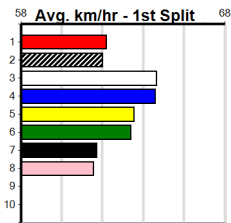

Distance	Time	Greyhound	Date Set
425m	23.281	TYPHOON SAMMY	09-Oct-21
500m	27.518	MIDNIGHT RIDE	27-Feb-15
660m	37.358	NO DONUTS (late POWDERED DONUT)	27-Mar-16

# BENDIGO ADVERTISER (275+ RANK)

Distance: 425m, Race Type: Mixed 6/7, Total Prizemoney: \$1,530  
 1st: \$1,000, 2nd: \$320, 3rd: \$160, 4th: \$50

2

2:22PM

(VIC time)

HE'S ALL THAT (4) was a dazzling 22.52 debut winner at Geelong he appears to be a nice prospect.  
 ATLAS AMAZON (3) has been consistent to date and she should be in the firing line throughout.  
 POPPY RICK (8) can show early speed