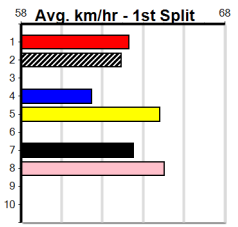

# PETER BROWN CUSTOM HOMES (275+ R

Distance: 425m, Race Type: Grade 5, Total Prizemoney: \$1,530  
1st: \$1,000, 2nd: \$320, 3rd: \$160, 4th: \$50

OUR ALAMO (5) was a dominant 26.10 Geelong winner last time and he meets a similar line-up today. LEKTRA FRED (8) regained some confidence at Shepparton last time and he can come out running. SWANKY CHIC (1) has the good draw