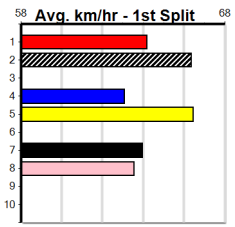

Bendigo

DREAMCHASER TICKETS ON SALE NOW

Distance: 425m, Race Type: Grade 5, Total Prizemoney: $1,530
1st: $1,000, 2nd: $320, 3rd: $160, 4th: $50

4

3:32PM

(VIC time)

LUKA MAGIC (5) has had little luck of late and he will find this a lot easier. TORNADO JACK (4) was a strong 24.12 winner here recently and he should get some room to move early. CRYPTO ROYALTY (8) is showing promise and she has good early burn

Watchdog Tips: **5** **4** **8** **7** **Bet:** **Box Trifecta 4,5,7,8 ($10 for 41.67%)**