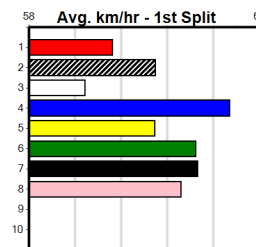

SPORTSBET SAME RACE MULTI (275+ RANK)

Distance: 425m, Race Type: Grade 6, Total Prizemoney: $1,530
1st: $1,000, 2nd: $320, 3rd: $160, 4th: $50

PERFECT LIAM (1) showed improvement with a top 24.09 win here last time and he should prove hard to reel in again. MISS LUNA (8) would prefer a rails draw but she should have enough pace to cross early. ROWDY'S BEAST (7) may be value

Watchdog Tips: 1 8 7 5 **Bet:** Win 1

Form Box	Wgt	Dist	Track	Date	Time	BON	Margin	1st/2nd (Time)	PIR	Checked	Comment	WR	Split 1	S/P	Grade	
1	PERFECT LIAM [6] $3.50															
	Smart 24.09 winner here, drawn to lead, yes															
	BK Dog Nov-21 Sire: ASTON DEE BEE Dam: PERFECT LILY Trainer: Aaron Debattista (Toolleen)															
	Owner(s): A Debattista															
	Winning Distances: < 300m (0) 300 - 399m (0) 400 - 499m (2) 500 - 599m (0) 600 - 699m (0) > 700m (0)															
	Winning Weights: 35.9(1) 36.0(1)															
	8th (8) 36.5 390 SHP R1 02-May-24 23.69 22.35 12.00 AKASHIC (22.89) M/77 . . . . . 8.93 $2.50 T3-M															
	3rd (7) 36.1 425 BEN R2 11-May-24 25.07 24.05 5.50L KALINYA (24.69) M/556 . . . . . 6.78 $6.30 M															
	1st (2) 35.9 425 BEN R1 15-May-24 24.48 24.04 0.25L MR. FERGUSON (24.49) M/332 . . . . . 6.84 $3.00 T3-M															
	6th (5) 36.2 425 BEN R3 19-Jun-24 24.91 24.13 7.50L SCOTT CRUSH (24.40) S/786 . . . . . 6.77 $5.20 T3-7															

Box History

Bx	1st	2nd	3rd	4th	5th	6th	7th	8th
1								
2	1							
3								
4								
5	1					1		1
6		1				1		
7			2	1				
8								1

Prize Best Starts Trk/Dts APM
$2990.00
24.09(5)-26/10/24
10-2-1-2
6-2-0-1
1670

Form Box	Wgt	Dist	Track	Date	Time	BON	Margin	1st/2nd (Time)	PIR	Checked	Comment	WR	Split 1	S/P	Grade	
2	HELLO COOPER [6] $12.00															
	Well beaten of late, can miss the kick, tested															
	BK Dog Mar-22 Sire: ASTON DEE BEE Dam: WHITE AMBUSH Trainer: Jane Hooke (Huntly)															
	Owner(s): J Hooke															
	Winning Distances: < 300m (0) 300 - 399m (0) 400 - 499m (2) 500 - 599m (0) 600 - 699m (0) > 700m (0)															
	Winning Weights: 32.3(1) 32.6(1)															
	2nd (3) 32.3 450 SHP R7 12-Sep-24 26.18 25.54 9.50L GREYSYND LARRY (25.54) M/433 . . . . . 6.79 $17.60 X67															
	1st (3) 32.6 425 BEN R4 18-Sep-24 24.55 24.12 0.25L MENTION (24.56) M/222 . . . . . 6.75 $25.30 T3-7															
	2nd (3) 32.3 425 BEN R9 26-Sep-24 24.67 24.09 1.75L IN SECRET (24.57) M/111 . . . . . 6.64 $4.10 T3-6															
	5th (7) 32.5 425 BEN R9 02-Oct-24 24.47 23.88 3.25L ZAPATRON (24.24) S/655 . . . . . 6.77 $37.80 SH															

Box History

Bx	1st	2nd	3rd	4th	5th	6th	7th	8th
1	1				2		1	
2		1	1		1	2		
3	1	3					1	
4		1	2				2	
5			1			1		1
6				1	2			
7			1	2			1	
8		1		1				

Prize Best Starts Trk/Dts APM
$5185.00
24.47(7)-2/10/24
31-2-6-5
18-2-4-3
2677

Form Box	Wgt	Dist	Track	Date	Time	BON	Margin	1st/2nd (Time)	PIR	Checked	Comment	WR	Split 1	S/P	Grade	
3	HUSTLE NINA [6] $16.00															
	Hasn't won for a little while, needs to improve															
	RF Bitch Mar-21 Sire: BARCIA BALE Dam: MEPUNGA PRUE Trainer: Nikkole Weightman (Clunes)															
	Owner(s): C Stanton															
	Winning Distances: < 300m (0) 300 - 399m (1) 400 - 499m (1) 500 - 599m (0) 600 - 699m (0) > 700m (0)															
	Winning Weights: 29.0(1) 30.3(1)															
	4th (5) 30.4 390 BAL R11 09-Sep-24 22.75 22.01 2.75L SHE'S RELOADED (22.57) M/56 . . . . . 8.60 $12.40 T3-6															
	8th (4) 30.2 390 BAL R3 16-Sep-24 23.25 22.20 15.00 BLACKPOOL RANGER M/88 . . . . . 8.82 $8.10 T3-RW															
	5th (4) 30.2 450 BAL R7 23-Sep-24 26.34 25.64 3.75L MORE BEER PLEASE (26.08) M/511 . . . . . 6.88 $19.50 T3-RW															
	3rd (7) 30.2 390 BAL R12 30-Sep-24 22.67 22.39 2.00L PAW PENELOPE (22.54) S/77 . . . . . 8.84 $59.60 T3-6															

Box History

Bx	1st	2nd	3rd	4th	5th	6th	7th	8th
1	1	3	1					
2		2	1	1	3			1
3	1	1	1	2				
4		1			1	1	1	1
5		1		1	2	1	3	
6	1	1	1	2			2	
7			2	2	1	3		
8		1			3	1	2	

Prize Best Starts Trk/Dts APM
$7630.00
24.11(4)-16/2/24
55-2-10-6
6-0-1-0
1570