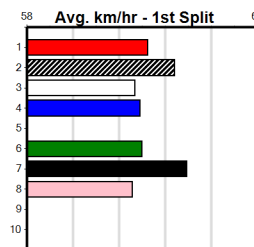

Distance: 500m, Race Type: Grade 5, Total Prizemoney: $1,740
1st: $1,150, 2nd: $360, 3rd: $180, 4th: $50

ZIPPING SPARTAN (6) was a strong 28.44 winner here recently and he will appreciate the drop in class. CHAPPY'S THIEF (7) has a nice turn of foot and she can stay wide in her races. PENGUIN PAT (2) will appreciate the vacant draw.

Watchdog Tips: 6 7 2 3 Bet: Box Quinella 6,7,8 ($10 for 333.33%)

GET IT DONE [5] *** SCRATCHED *** $21.00
WBD Dog Jul-21 Sire: STAGGER Dam: JILLY BE BRAVE
Owner(s): G Gledhill
Trainer: Gavin Gledhill (Coomboona)
Winning Distances: < 300m (0) 300 - 399m (1) 400 - 499m (4) 500 - 599m (0) 600 - 699m (0) > 700m (0)
Winning Weights: 31.0(2) 31.7(1) 32.0(1) 32.8(1)
ST (-) 32.6 450 SHP 05-Sep-24 25.66 5.50L Trial Cleared M/33 2of4 6.70 ST
1st (4) 32.8 425 BEN R13 11-Sep-24 24.83 24.14 2.00L HYDRO GLIDE (24.97) M/531 6.79 $5.10 T3-5
3rd (5) 32.9 425 BEN R13 18-Sep-24 24.86 24.12 4.00L HELLO LUNA (24.59) M/864 7.13 $3.00 T3-5
4th (7) 32.5 425 BEN R2 02-Oct-24 24.34 23.88 4.00L MAGNET MOVER (24.07) M/764 6.78 $39.60 SH
7th (3) 32.6 390 SHP R3 07-Oct-24 23.25 22.08 15.00 RIPPER RILEY (22.23) S/77 8.91 $15.60 5H
3rd (4) 32.7 450 SHP R6 12-Oct-24 25.83 25.15 2.00L OPRAH BALE (25.71) M/765 6.83 $19.20 5
2nd (1) 32.9 500 BEN R8 16-Oct-24 28.59 28.28 0.75L CROWNING GLORY (28.54) M/432 SW 6.75 $9.00 5
7th (6) 32.8 450 SHP R6 28-Oct-24 25.92 25.13 11.00 RHYTHMIC ENERGY (25.16) M/888 6.80 $54.10 SH
Last 3 wins NOT included above
1st (8) 31.0 425 BEN R9 07-Jun-23 24.56 24.25 2.50L MARKET BLUE (24.72) M/641 6.98 $5.20 T3-RW
1st (5) 31.0 450 SHP R4 15-Jul-23 25.48 25.30 4.25L CINNAMON DUST (25.76) Q/321 6.76 $5.30 RW
1st (2) 32.0 450 SHP R8 14-Dec-23 25.68 25.59 0.50L AFFAIR BEAUTY (25.71) M/665 6.82 $14.80 5

PENGUIN PAT (NSW)[5] Hit or miss early, has the talent, threat $3.40
WBK Dog Oct-21 Sire: RITZA LENNY Dam: IT'S A SHAME
Owner(s): A Mooney
Trainer: Andrew Mooney (Amherst)
Winning Distances: < 300m (0) 300 - 399m (2) 400 - 499m (4) 500 - 599m (2) 600 - 699m (2) > 700m (0)
Winning Weights: 29.4(1) 29.9(1) 30.0(1) 30.3(1) 30.6(1) 30.7(1) 30.9(1) 31.0(1) 31.2(1) 31.5(1)
2nd (6) 31.6 450 BAL R6 09-Sep-24 25.79 25.55 0.75L SQUEAKY CARROLL (25.75) M/422 6.74 $7.00 T3-5
6th (1) 31.3 500 BEN R6 13-Sep-24 28.65 28.20 6.50L IF HE COULD (28.20) M/577 6.70 $9.60 5
4th (1) 31.6 545 BAL R12 23-Sep-24 31.78 31.52 4.00L LYON BALE (31.52) M/2222 6.83 $2.80 T3-5
7th (3) 31.4 450 BAL R9 30-Sep-24 26.78 25.48 14.00 HERE'S BRUCE (25.83) M/357 V3 6.70 $2.90 T3-5
1st (2) 31.5 450 BAL R8 07-Oct-24 26.07 25.98 1.5L CLARK (26.17) M/332 6.65 $5.70 T3-5
1st (1) 31.2 450 BAL R8 14-Oct-24 25.66 25.41 2.75L BLACK PRESTIGE (25.85) M/222 SW 6.71 $1.40 T3-5
7th (7) 31.0 500 BEN R8 18-Oct-24 28.58 28.13 6.50L KADE (28.13) M/677 6.77 $66.70 X45
5th (6) 30.8 450 BAL R8 31-Oct-24 25.86 25.08 12.00 ASTON FANTASTIC (25.08) M/554 6.64 $21.40 X45
Last 3 wins NOT included above
1st (1) 29.4 600 MTG R11 05-May-24 35.18 35.08 1.25L SKYE MADE ME (35.27) 9.11 $3.20 X45
1st (7) 29.9 450 WBL R6 10-Jun-24 25.51 25.51 4.75L VANS TURBO (25.83) M/221 SW 6.74 $2.10 5
1st (4) 30.6 500 BEN R8 28-Aug-24 28.54 28.26 1.00L DASHER BALE (28.59) M/411 6.71 $8.10 T3-5