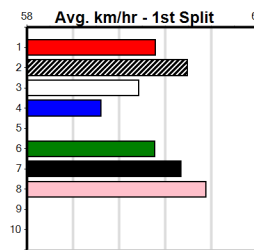

AVARD CIVIL (275+ RANK)

Distance: 500m, Race Type: Grade 5, Total Prizemoney: $1,740
1st: $1,150, 2nd: $360, 3rd: $180, 4th: $50

TUDOR PEAK (7) caught the eye when placed here last time and he can go one better today.
BOUNDING CHIEF (8) is a strong type and he should get a nice cart across in the early stages.
BLACK TUXEDO (4) is better than his form indicates.

Watchdog Tips: **7** **8** **4** **1** **Bet:** Box Quinella 4,7,8 ($10 for 333.33%)

Form Box	Wgt	Dist	Track	Date	Time	BON	Margin	1st/2nd (Time)	PIR	Checked	Comment	WR	Split 1	S/P	Grade	
1	RIOT AS ONE [5] $3.60															
	Breed: BK Dog Nov-20 Sire: SMOOTH FANCY Dam: BAGO GEM Trainer: Brenda Kinder (Girgarre)															
	Owner(s): B Kinder															
	Winning Distances: < 300m (0) 300 - 399m (4) 400 - 499m (2) 500 - 599m (1) 600 - 699m (0) > 700m (0)															
	Winning Weights: 28.7(1) 30.2(1) 30.3(2) 30.6(2) 30.7(1)															
	5th (6)	30.7	390	SHP	R3	14-Sep-24	23.03	22.12	8.50L IDYLLIC POINT (22.45)	M/85	.	.	.	8.87	$10.50	5
	2nd (7)	30.3	390	SHP	R13	03-Oct-24	22.47	22.08	0.10L ROMENA CHARM (22.46)	S/33	.	.	.	8.77	$6.40	T3-5
	7th (1)	30.0	390	SHP	R10	07-Oct-24	22.92	22.08	12.00 BLACK COMPASS (22.08)	Q/78	.	.	.	8.88	$61.20	5H
	6th (2)	30.0	390	SHP	R3	12-Oct-24	22.75	21.99	8.00L ASTON AFFLECK (22.22)	M/87	.	.	.	8.83	$40.80	5
	2nd (5)	30.1	390	SHP	R5	17-Oct-24	22.74	22.22	6.50L IMPRESARIO (22.32)	M/86	.	.	.	8.86	$7.80	T3-5
3rd (8)	30.1	390	SHP	R11	24-Oct-24	22.67	22.09	8.50L BERN BY (22.09)	S/75	.	.	.	8.74	$16.70	5	
5th (1)	29.9	500	BEN	R8	26-Oct-24	28.78	28.21	8.50L HOLD ME CLOSER (28.21)	M/445	.	.	.	6.80	$9.30	5	
2nd (2)	30.3	450	SHP	R7	31-Oct-24	25.66	25.48	1.75L GEORGE'S BEST (25.54)	M/222	.	.	.	6.75	$3.90	T3-5	
Last 3 wins NOT included above																
1st (6)	30.3	390	SHP	R11	25-Jan-24	22.27	22.27	6.00L SERIOUSLY FLY (22.69)	M/11	.	.	.	8.42	$6.00	5	
1st (8)	30.7	390	SHP	R12	09-May-24	22.35	22.22	5.50L THUNDER PIE (22.70)	Q/11	.	.	.	8.51	$1.70	5	
1st (3)	30.6	500	BEN	R6	22-May-24	28.43	28.35	1.5L MIGHTY THANOS (28.52)	M/111	.	.	.	6.69	$6.60	5	
2	BUN WILDFIRE [5] $7.50															
	Breed: BDW Bitch Jun-22 Sire: DROOPYS SYDNEY Dam: GYPSY BUN Trainer: Jordan Formosa (Heathcote)															
	Owner(s): S Stefanos															
	Winning Distances: < 300m (0) 300 - 399m (0) 400 - 499m (3) 500 - 599m (1) 600 - 699m (0) > 700m (0)															
	Winning Weights: 29.2(1) 29.3(1) 29.4(1) 29.5(1)															
	3rd (7)	29.4	545	BAL	R12	23-Sep-24	31.73	31.52	3.00L LYON BALE (31.52)	M/1111	.	SW	.	6.72	$4.00	T3-5
	6th (6)	29.3	500	BEN	R8	26-Sep-24	28.61	28.27	5.00L JALAPENO GEM (28.27)	M/466	.	.	.	6.71	$4.50	T3-5
	5th (8)	29.6	425	BEN	R2	02-Oct-24	24.48	23.88	6.00L MAGNET MOVER (24.07)	Q/477	.	.	.	6.70	$4.80	SH
	2nd (7)	30.0	500	BEN	R8	09-Oct-24	28.71	28.32	0.50L TOM'S BOURBSKI (28.68)	M/222	.	.	.	6.71	$3.00	T3-5
	3rd (2)	30.0	650	SHP	R9	14-Oct-24	38.19	37.89	4.50L LETHO LAND (37.89)	M/1112	.	.	.	17.40	$9.20	X45
7th (6)	29.7	500	BEN	R8	19-Oct-24	28.99	28.44	8.00L ZIPPING SPARTAN (28.44)	M/677	.	.	.	6.94	$5.80	5	
5th (5)	29.9	500	BEN	R6	23-Oct-24	28.87	28.41	7.00L RED SHIRAZ (28.41)	M/766	.	.	.	6.83	$9.30	T3-RW	
3rd (3)	29.7	545	BAL	R8	28-Oct-24	31.44	30.94	7.50L CALM THE STORM (30.94)	Q/2233	.	.	.	6.76	$5.50	T3-5	
Last 3 wins NOT included above																
1st (4)	29.2	425	BEN	R9	08-Jun-24	24.61	24.27	3.25L SHE'S TROPIC (24.83)	S/631	.	.	.	6.85	$3.80	7	
1st (7)	29.4	450	SHP	R7	13-Jun-24	25.73	25.54	2.00L HELLO LUNA (25.87)	M/343	.	.	.	6.86	$6.80	T3-RW	
1st (8)	29.3	545	BAL	R5	02-Sep-24	31.53	31.53	0.75L RARE TARRA (31.57)	Q/1111	.	.	.	6.72	$3.10	RW	
3	SQUIGGLY GUS [5] $9.00															
	Breed: BK Dog Feb-21 Sire: MEPUNGA BLAZER Dam: HEADSPACE Trainer: Ian Hopper (Werribee)															
	Owner(s): I Hopper															
	Winning Distances: < 300m (0) 300 - 399m (0) 400 - 499m (2) 500 - 599m (1) 600 - 699m (0) > 700m (0)															
	Winning Weights: 32.6(1) 33.0(1) 33.3(1)															
	3rd (8)	33.6	500	BEN	R5	15-Dec-23	28.37	28.33	0.75L IRISH MILLIE (28.33)	M/533	.	.	.	6.77	$5.80	X67
	5th (7)	33.7	525	MEA	R2	23-Dec-23	30.94	29.71	8.50L UNDERWAY (30.35)	S/7787	.	.	.	5.45	$10.60	6G
	7th (5)	32.7	300	HVL	R3	16-Jun-24	17.53	16.69	11.00 SWIFTY GIRL (16.80)	M/5	.	.	.	4.12	$63.30	X67
	8th (5)	32.4	300	HVL	R2	23-Jun-24	17.47	16.69	9.50L FLAMING FOX (16.83)	M/8	.	.	.	4.18	$13.90	X67