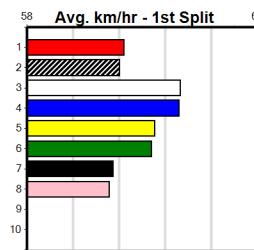

BENDIGO ADVERTISER (275+ RANK)

Distance: 425m, Race Type: Mixed 6/7, Total Prizemoney: $1,530
1st: $1,000, 2nd: $320, 3rd: $160, 4th: $50

HE'S ALL THAT (4) was a dazzling 22.52 debut winner at Geelong he appears to be a nice prospect.
ATLAS AMAZON (3) has been consistent to date and she should be in the firing line throughout.
POPPY RICK (8) can show early speed

Watchdog Tips: **4** **3** **8** **7** **Bet:** Box Quinella 3,4,8 ($10 for 333.33%)

Form Box	Wgt	Dist	Track	Date	Time	BON	Margin	1st/2nd (Time)	PIR	Checked	Comment	WR	Split 1	S/P	Grade	
1	DARRA LAGO [7] Resuming, may need a run or two, place best $10.00															
	BK Dog		Dec-21		Sire: AZKABAN		Dam: DARRA DAWNNE		Trainer: Jenny Weber (Darraweit Guim)							
	Owner(s): A George															
	Winning Distances: < 300m (0) 300 - 399m (0) 400 - 499m (1) 500 - 599m (0) 600 - 699m (0) > 700m (0)															
	Winning Weights: 34.3(1)															
	4th (2)	35.3	425	BEN	R1	08-Mar-24	24.77	23.69	13.00 MYRNIONG STITCH (23.90)	S/544				6.93	$21.00	M
	4th (7)	35.0	425	BEN	R2	24-Mar-24	24.59	23.42	7.50L REITERATE (24.10)	S/654				6.89	$16.30	MH
	3rd (2)	34.3	425	BEN	R1	12-Apr-24	24.77	23.73	6.50L HOBBS GOBLIN (24.32)	M/533				6.81	$11.70	M
	1st (2)	34.3	425	BEN	R2	20-Apr-24	24.56	23.92	0.25L RAGING ELSA (24.58)	M/212				6.69	$3.10	M
	4th (3)	34.3	500	BEN	R5	10-May-24	28.56	27.90	8.50L RECYCLED (27.97)	M/544				6.72	$74.40	X67H
7th (3)	34.3	500	BEN	R5	17-May-24	29.18	28.08	13.00 SICK AND TIRED (28.28)	M/777				6.84	$74.50	X67F	
6th (1)	35.3	425	BEN	R2	06-Nov-24	25.00	24.12	13.00 ATLAS AMAZON (24.16)	M/566				6.79	$16.50	X67	
Last 3 wins NOT included above																
Prize Best $1485.00																
Starts 24.56(2)-20/4/24																
Trk/Dts 7-1-0-1																
APM 5-1-0-1																
312																

Form Box	Wgt	Dist	Track	Date	Time	BON	Margin	1st/2nd (Time)	PIR	Checked	Comment	WR	Split 1	S/P	Grade	
2	MIAMI TICKET [6] Every chance two runs back, needs it easier $26.00															
	BK Dog		May-22		Sire: FERNANDO BALE		Dam: VEGAS TICKET		Trainer: Amber Manning (Epsom)							
	Owner(s): A Manning															
	Winning Distances: < 300m (0) 300 - 399m (1) 400 - 499m (1) 500 - 599m (0) 600 - 699m (0) > 700m (0)															
	Winning Weights: 26.9(1) 27.1(1)															
	8th (1)	27.2	390	BAL	R4	25-Aug-24	22.98	22.06	10.00 FAST LEGS (22.31)	M/57				8.73	$13.30	T3-6
	4th (4)	27.2	390	SHP	R10	05-Sep-24	22.63	22.17	4.25L SHEILA'S WAIT (22.33)	M/55				8.78	$14.70	T3-6
	5= (6)	27.6	425	BEN	R9	18-Sep-24	24.96	24.12	6.50L KRAKEN HUGGIE (24.52)	M/877				6.98	$25.40	T3-6
	7th (3)	27.4	390	SHP	R11	03-Oct-24	23.24	22.08	13.00 LITTLE FAST BULL (22.39)	Q/47				8.87	$25.00	T3-6
	7th (1)	27.5	390	SHP	R12	10-Oct-24	22.89	22.16	11.00 IS HE LUCKY (22.16)	M/58				8.58	$16.60	6G
3rd (6)	27.3	425	BEN	R3	16-Oct-24	24.73	24.12	2.25L MORAINÉ LILLY (24.58)	M/134				6.73	$8.10	6G	
7th (5)	27.3	425	BEN	R9	26-Oct-24	25.05	24.08	10.00 PAW GLORY (24.36)	M/445		VO		6.72	$24.90	6G	
5th (2)	28.0	425	BEN	R2	06-Nov-24	24.60	24.12	6.50L ATLAS AMAZON (24.16)	M/445				6.79	$69.00	X67	
Last 3 wins NOT included above																
1st (6)	26.9	350	HVL	R2	10-May-24	20.27	19.66	1.25L MAD KEV (20.34)	Q/2				6.68	$3.10	T3-M	
1st (4)	27.1	425	BEN	R10	08-Jun-24	24.48	24.27	0.25L GOSSIP (24.49)	M/222				6.75	$8.60	7	
Prize Best $3040.00																
Starts 24.48(4)-8/6/24																
Trk/Dts 24-2-1-2																
APM 10-1-0-1																
1255