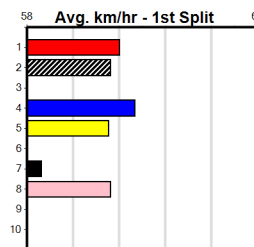

13 RACES TODAY (0-1 WIN) (275+ RANK)

Distance: 425m, Race Type: Restricted Win, Total Prizemoney: $1,530
1st: $1,000, 2nd: $320, 3rd: $160, 4th: $50

CHATTANOOGA (8) has been handily placed in two of three to date and she is ideally drawn out wide. ATOMIC DIVA (1) has a solid turn of foot and she should be able to fire through in the early stages. CRYPTO PRINCESS (4) has claims

Watchdog Tips:	8	1	4	2	Bet:	Win 8

Form Box	Wgt	Dist	Track	Date	Time	BON	Margin	1st/2nd (Time)	PIR	Checked	Comment	W/R	Split 1	S/P	Grade	
1	ATOMIC DIVA [M] $3.40															
	Better than her past few runs, good muster, danger															
	BK Bitch Sep-22 Sire: HARD STYLE RICO Dam: COLOURFUL PAST Trainer: Thomas Boehmke (Nareewillock)															
	Owner(s): H Boehmke															
	Winning Distances: < 300m (0) 300 - 399m (0) 400 - 499m (0) 500 - 599m (0) 600 - 699m (0) > 700m (0)															
	Winning Weights:															
	7th (6)	29.9	425	BEN	R1	02-Aug-24	25.18	23.70	8.50L LIBRA COURT (24.61)	M/557	.	.	W	6.93	$38.60	M
	6th (4)	30.0	425	BEN	R2	23-Aug-24	24.75	23.83	14.00 PAW MANTRA (23.83)	M/434	.	.	.	6.67	$72.10	M
	2nd (7)	30.0	410	HOR	R1	03-Sep-24	23.81	23.05	2.00L SUNTORY LISA (23.68)	M/22	.	.	.	10.59	$17.00	M
	3rd (1)	29.9	410	HOR	R1	10-Sep-24	23.77	22.93	2.25L TYCOON JILL (23.62)	M/33	.	.	W	10.54	$7.40	M
8th (3)	30.5	425	BEN	R1	20-Sep-24	25.40	24.04	14.00 EXPELLED (24.47)	M/588	.	.	.	6.85	$18.40	M	
4th (6)	30.7	410	HOR	R3	05-Oct-24	24.73	23.32	12.00 SOLAR JESSIE (23.95)	S/44	.	.	.	11.18	$5.10	M	
6th (8)	31.0	425	BEN	R2	19-Oct-24	24.84	24.08	9.00L SCOOP THE LOOT (24.24)	M/466	.	.	.	6.79	$5.00	M	
6th (1)	30.8	425	BEN	R1	06-Nov-24	25.06	24.12	13.00 CHATTANOOGA (24.21)	M/666	.	.	.	6.99	$6.40	RW	
Last 3 wins NOT included above																
Prize Best Starts Trk/Dts APM																

2	KRUGER ICON [M] $8.00															
	Had a few chances already, place claims best															
	BK Dog Oct-22 Sire: MEPUNGA BLAZER Dam: SERENGETI ICON Trainer: Robert Sullivan (East Shepparton)															
	Owner(s): Sullivan Sullivan (SYN), R Sullivan, M Sullivan															
	Winning Distances: < 300m (0) 300 - 399m (0) 400 - 499m (0) 500 - 599m (0) 600 - 699m (0) > 700m (0)															
	Winning Weights:															
	4th (7)	32.3	390	SHP	R1	15-Aug-24	23.06	22.36	4.50L MAJOR BASIL (22.74)	M/45	.	.	.	8.86	$21.20	M
	5th (3)	32.5	390	SHP	R1	22-Aug-24	23.17	22.33	12.00 GOSSIP GIRL (22.40)	M/55	.	.	.	8.85	$30.40	T3-M
	7th (4)	32.0	390	SHP	R1	07-Sep-24	23.48	22.49	13.00 BEAR IT IS (22.58)	S/88	.	.	VO	9.16	$3.50	M
	6th (5)	32.0	450	SHP	R3	12-Sep-24	26.91	25.54	11.00 KRAKEN HONEY (26.15)	M/565	.	.	.	6.99	$32.00	M
3rd (6)	32.0	425	BEN	R2	18-Sep-24	24.77	24.12	6.00L RELEASED (24.37)	M/443	.	.	.	6.87	$52.70	T3-M	
5th (4)	32.0	425	BEN	R2	25-Sep-24	24.85	24.05	8.50L BASEMENT (24.28)	M/334	.	.	.	6.70	$20.60	M	
4th (6)	32.4	450	SHP	R3	17-Oct-24	26.60	25.57	6.50L SPARKLE PANTS (26.15)	M/553	.	.	.	6.88	$49.50	T3-M	
3rd (2)	32.4	425	BEN	R1	06-Nov-24	24.65	24.12	6.50L CHATTANOOGA (24.21)	Q/233	.	.	.	6.70	$10.80	RW	
Last 3 wins NOT included above																
Prize Best Starts Trk/Dts APM																

3	*** VACANT BOX ***															
	Sire: Dam: Trainer:															
	Owner(s):															
	Winning Distances: < 300m (0) 300 - 399m (0) 400 - 499m (0) 500 - 599m (0) 600 - 699m (0) > 700m (0)															
	Winning Weights:															
	Box History															
	Prize Best Starts Trk/Dts APM