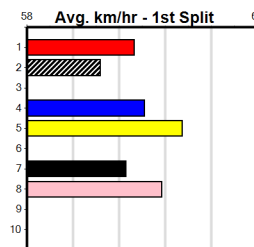

SPORTSBET MAKE IT A MULTI (275+ RANK)

Distance: 425m, Race Type: Grade 5, Total Prizemoney: $1,530
1st: $1,000, 2nd: $320, 3rd: $160, 4th: $50

IN SECRET (7) has a good record here and she should get plenty of room in the early stages.
CHEAP CHARLIE (4) was a strong 24.28 winner here when resuming and he will be even better for the run. GAS MAN (5) can run a cheeky race

Watchdog Tips: [7] [4] [5] [2] Bet: Win 7

Form Box Wgt Dist Track Date Time BON Margin 1st/2nd (Time) PIR Checked Comment W/R Split 1 S/P Grade
NALA'S GHOST (NSW)[5] Capable but can miss the kick, may find bother $4.60
Owner(s): M Ilsley Sire: PINDARI EXPRESS Dam: ROCKSTAR KERR Trainer: Jye Formosa (Heathcote)
Winning Distances: < 300m (0) 300 - 399m (2) 400 - 499m (1) 500 - 599m (0) 600 - 699m (0) > 700m (0)
Winning Weights: 32.1(1) 32.4(1) 32.7(1)
5th (5) 32.6 390 SHP R11 03-Oct-24 22.93 22.08 8.00L LITTLE FAST BULL (22.39) M/76 . . . . 9.03 $11.80 T3-6
5th (8) 32.6 425 BEN R4 09-Oct-24 24.60 23.99 3.00L SUPER CEVICHE (24.40) M/665 . . . . 6.85 $23.40 T3-6
2nd (1) 32.3 390 WBL R11 14-Oct-24 22.62 22.43 0.25L ELITE HEAT (22.61) M/11 . . . . 8.71 $3.30 6G
4th (1) 32.7 390 SHP R10 17-Oct-24 22.79 22.22 3.5L EVIE'S PROMISE (22.56) S/86 . . . . 8.94 $7.10 T3-6
2nd (3) 32.6 390 BAL R11 21-Oct-24 22.60 22.03 1.00L DERNANCOURT (22.54) Q/13 . . . . 8.56 $9.90 T3-RW
1st (1) 32.7 450 SHP R7 24-Oct-24 25.86 25.59 1.00L DARRA ROGUE (25.92) S/541 . . . . 6.86 $3.70 X67
8th (6) 32.1 450 BAL R11 28-Oct-24 26.08 25.54 7.50L TIME TO PROPHET (25.58) S/466 . . SW . . 6.76 $25.70 T3-5
3rd (3) 32.9 450 SHP R6 31-Oct-24 25.83 25.48 2.75L JAG FERNANDO (25.65) M/532 . . . . 6.86 $13.20 T3-5
Last 3 wins NOT included above
1st (6) 32.1 390 BAL R2 07-Jul-24 22.41 22.17 2.50L NATURAL GLAMOUR (22.58) M/31 . . . . 8.62 $3.70 T3-M
1st (3) 32.4 390 BAL R3 02-Sep-24 22.71 22.64 1.75L BEHIND GREYWALLS (22.81) M/21 . . . . 8.56 $3.60 7

ROXY SMIRNOFF [5] Placed in five of ten here, place hope again $7.50
Owner(s): D Knight Sire: FERNANDO BALE Dam: FANTASTIC ROXY Trainer: Donna Knight (Talbot)
Winning Distances: < 300m (0) 300 - 399m (0) 400 - 499m (4) 500 - 599m (15) 600 - 699m (0) > 700m (0)
Winning Weights: 28.6(1) 28.9(1) 29.5(1) 29.6(2) 29.9(2) 30.0(1) 30.1(2) 30.3(1) 30.4(2) 30.6(1) 30.7(2) 30.8(1) 31.0(2)
3rd (7) 31.4 390 BAL R12 06-Sep-24 22.66 22.42 2.75L BLUE RISE (22.49) M/73 . . . . 8.79 $32.20 5
3rd (2) 31.5 390 BAL R14 09-Sep-24 22.61 22.01 2.25L LITTLE POPPET (22.46) M/55 . . . . 8.78 $3.10 T3-5
5th (2) 31.1 390 BAL R14 18-Sep-24 22.78 21.78 8.50L PHIL'S NO ANGEL (22.21) Q/44 . . . . 8.76 $8.60 5
4th (7) 31.1 390 BAL R5 23-Sep-24 22.93 22.35 2.50L YEAH SWEETIE (22.76) S/73 . . . . 8.84 $18.90 T3-5
3rd (2) 31.1 305 COO R13 04-Oct-24 17.94 17.43 7.50L BEAU BUSH (17.43) $7.00 M12
5th (4) 31.4 530 COO R18 07-Oct-24 31.74 30.66 12.00 WILD SERENA (30.92) $5.00 X34
5th (2) 31.0 390 SHP R11 12-Oct-24 22.52 21.99 6.00L SILVER MACK (22.10) M/86 . . . . 8.65 $78.00 5
3rd (7) 30.8 425 BEN R5 29-Oct-24 24.59 24.05 4.50L CHEAP CHARLIE (24.28) M/544 . . . . 6.79 $28.60 5
Last 3 wins NOT included above
1st (1) 30.3 545 BAL R10 09-Dec-23 31.76 31.76 0.75L CONFER (31.80) Q/1122 . . . . 6.74 $2.80 5
1st (2) 30.1 525 MEP R11 07-Feb-24 30.57 30.10 1.25L RAMBLIN' MAN (30.65) Q/2111 . . SW . . 5.19 $3.20 T3-5
1st (1) 29.5 500 BEN R6 08-May-24 28.76 28.16 0.10L MCIVOR RUSTY (28.76) Q/122 . . SW . . 6.64 $1.70 T3-5