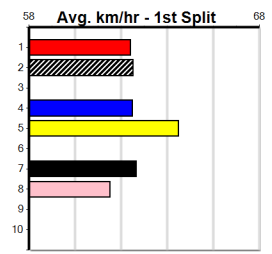

Bendigo
13 (E1)
6:25PM
(VIC time)

BENDIGO RACE 13 (275+ RANK)

Distance: 425m, Race Type: Grade 5, Total Prizemoney: $1,530
1st: $1,000, 2nd: $320, 3rd: $160, 4th: $50

MAJOR FRANKY (5) was a handy 25.65 Ballarat winner here recently and he will appreciate the smaller line-up. SHEILA'S WAIT (2) is better than his past few runs and he can settle in the top three. BALLOON HEAD (4) can run a cheeky race

Watchdog Tips: **5** **2** **4** **1** **Bet:** **Win 5**

1

ALICE FROM VENUS [5] **Struggling but goes well here, keep safe** **$7.50**
BD Bitch May-22 Sire: TOMMY SHELBY Dam: OSAKALAKA Trainer: Cameron Knott (Mt Camel)
Owner(s): C Knott
Winning Distances: < 300m (0) 300 - 399m (1) 400 - 499m (2) 500 - 599m (0) 600 - 699m (0) > 700m (0)
Winning Weights: 25.4(1) 25.5(1) 25.6(1)

Run	Pos	Wgt	Dist	Track	Date	Time	BOB	Margin	1st/2nd (Time)	PIR	Checked	Comment	W/R	Split 1	S/P	Grade
5th	(3)	25.7	450	SHP	R6	15-Aug-24	26.24	25.23	4.75L PIPELINE ICON (25.91)	M/113	.	.	.	6.74	$17.90	5
4th	(4)	25.3	425	BEN	R5	21-Aug-24	24.65	24.10	4.50L MY GIRL PIPER (24.34)	S/874	.	.	.	6.81	$16.30	5
6th	(3)	25.4	450	SHP	R6	29-Aug-24	26.37	25.54	8.50L KERATIN (25.80)	M/466	.	.	.	7.08	$22.20	5
7th	(6)	25.3	390	SHP	R5	12-Sep-24	22.86	22.24	5.50L THUNDER PIE (22.48)	M/56	.	.	.	8.79	$34.20	5
8th	(6)	25.6	300	HVL	R4	27-Sep-24	17.73	16.87	10.00 OPEN HEAVEN (17.03)	M/4	.	.	.	4.00	$122.30	T3-5
7th	(4)	25.3	390	BAL	R14	14-Oct-24	22.88	22.18	7.00L ESPECIAL BLONDE (22.40)	S/67	.	.	.	8.78	$42.30	T3-5
6th	(2)	25.4	400	GEL	R13	22-Oct-24	23.46	22.43	6.00L SLEEK MONIQUE (23.06)	M/47	.	.	.	8.75	$10.30	T3-5
3rd	(3)	25.6	425	BEN	R13	29-Oct-24	24.65	24.05	3.00L AYIA THE SLAYER (24.44)	M/333	.	.	.	6.73	$9.60	5

Last 3 wins NOT included above

1st	(8)	25.5	390	BAL	R1	08-Apr-24	22.83	22.25	4.25L AEROBIC ICE AGE (23.12)	S/11	.	.	.	8.75	$5.40	T3-M
1st	(7)	25.4	425	BEN	R3	14-Apr-24	25.31	24.03	2.25L SHANLYN ROVER (25.46)	Q/131	.	SW	.	6.87	$4.50	T3-7
1st	(2)	25.6	425	BEN	R9	24-Jul-24	24.51	24.31	2.50L MOVE OF MAGNUS (24.68)	Q/111	.	SW	.	6.72	$3.60	6G

Box History

Bx	1st	2nd	3rd	4th	5th	6th	7th	8th
1	1	1	1					
2	1			1	1	1	1	1
3			1	1	1	2	1	1
4			1	2	1			1
5								
6		1						3
7	1	1			2	1	1	
8	1				1			

Prize Best Starts $4640.00
24.51(2)-24/7/24
Trk/Dts 31-3-3-3
APM 5-2-0-1
1570