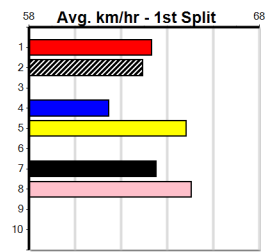

Bendigo
10
5:28PM
(VIC time)

PETER BROWN CUSTOM HOMES (275+ RANK)

Distance: 425m, Race Type: Grade 5, Total Prizemoney: $1,530
1st: $1,000, 2nd: $320, 3rd: $160, 4th: $50

OUR ALAMO (5) was a dominant 26.10 Geelong winner last time and he meets a similar line-up today. LEKTRA FRED (8) regained some confidence at Shepparton last time and he can come out running. SWANKY CHIC (1) has the good draw

Watchdog Tips: **5** **8** **1** **2** **Bet:** **Win 5**

Form Box Wgt Dist Track Date Time BON Margin 1st/2nd (Time) PIR Checked Comment W/R Split 1 S/P Grade

1

SWANKY CHIC [5] **Back in form, drawn to get the breaks, threat** **$4.80**
BK Bitch Jan-22 Sire: TOMMY SHELBY Dam: FLORAL LACE Trainer: Brian Hodgson (Smythesdale)
Owner(s): B Dowler
Winning Distances: < 300m (0) 300 - 399m (0) 400 - 499m (5) 500 - 599m (0) 600 - 699m (0) > 700m (0)
Winning Weights: 24.4(1) 25.3(1) 25.5(1) 25.7(1) 25.8(1)

Box	1st	2nd	3rd	4th	5th	6th	7th	8th
1	1	1	1	1	1	1	1	1
2								
3			1		1	1	1	
4				1				
5	1	1	2					
6	3		1		1			
7			2		1	1		
8			1				1	

Prize Best Starts Trk/Dts APM $7710.00 24.30(1)-26/10/24 26-5-2-8 1-1-0-0 3880

Rank	Wgt	Dist	Track	Date	Time	BON	Margin	1st/2nd (Time)	PIR	Checked	Comment	W/R	Split 1	S/P	Grade
6th (1)	25.5	460	WGL	R5	02-Aug-24	26.38	25.82	8.50L BEBOP JAZZ (25.82)	Q/355	.	SW	.	6.57	$16.90	RW
1st (5)	25.7	400	WGL	R10	15-Aug-24	22.88	22.75	0.75L RYDER'S MAGIC (22.93)	Q/22	.	SW	.	8.39	$6.90	T3-5
7th (1)	25.0	390	BAL	R13	18-Sep-24	22.90	21.78	9.00L ZAP (22.28)	M/68	.	.	.	8.80	$4.60	5
5th (2)	25.3	390	BAL	R14	25-Sep-24	22.72	22.31	4.25L COOL NATURE (22.43)	Q/33	.	W	.	8.57	5	
6th (7)	25.0	390	BAL	R5	09-Oct-24	22.77	22.06	10.00 GAYLE BALE (22.09)	M/66	.	.	.	8.69	$43.60	5
4th (1)	25.1	390	BAL	R5	14-Oct-24	22.61	22.18	6.50L BOROUGHS SALTS (22.18)	Q/34	.	W	.	8.56	$16.20	T3-5
3rd (1)	25.2	390	BAL	R5	21-Oct-24	22.58	22.03	2.25L MISTY AMY (22.43)	M/44	.	.	.	8.69	$2.00	T3-5
1st (1)	24.4	425	BEN	R10	26-Oct-24	24.30	24.08	0.50L EDI BALE (24.33)	Q/111	.	.	.	6.60	$4.20	5

Last 3 wins NOT included above

1st (6)	25.3	400	WGL	R1	15-Feb-24	22.84	22.72	1.25L DARNUM DESIRE (22.92)	Q/22	.	.	.	8.43	$1.90	T3-M
1st (6)	25.5	400	WGL	R9	11-Jul-24	23.22	23.08	0.50L SMOKIN' GRACIE (23.25)	Q/32	.	.	.	8.56	$8.30	T3-7
1st (6)	25.8	400	WGL	R9	18-Jul-24	23.10	22.88	2.50L ASTON VALOUR (23.28)	Q/11	.	.	.	8.45	$5.40	6G