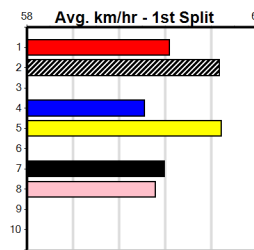

DREAMCHASER TICKETS ON SALE NOW

Distance: 425m, Race Type: Grade 5, Total Prizemoney: $1,530
1st: $1,000, 2nd: $320, 3rd: $160, 4th: $50

LUKA MAGIC (5) has had little luck of late and he will find this a lot easier. TORNADO JACK (4) was a strong 24.12 winner here recently and he should get some room to move early. CRYPTO ROYALTY (8) is showing promise and she has good early burn

Watchdog Tips: **5** **4** **8** **7** **Bet:** **Box Trifecta 4,5,7,8 ($10 for 41.67%)**

1

Form Box	Wgt	Dist	Track	Date	Time	BON	Margin	1st/2nd (Time)	PIR	Checked	Comment	WR	Split 1	S/P	Grade
STEP ON AIR [5]															
Needs to lead, can push up the track, tested															
$7.50															
BD	Dog	Mar-22		Sire: TOMMY SHELBY		Dam: ART NOVEAU		Trainer: Catherine Roberts (Terang)							
Owner(s): C Roberts															
Winning Distances: < 300m (0) 300 - 399m (2) 400 - 499m (1) 500 - 599m (0) 600 - 699m (0) > 700m (0)															
Winning Weights: 29.7(1) 30.2(2)															
8th (1)	29.9	390	BAL	R11	09-Sep-24	23.18	22.01	9.00L SHE'S RELOADED (22.57)	M/88	.	.	W	8.68	$13.50	T3-6
2nd (5)	29.7	390	WBL	R11	16-Sep-24	22.92	22.61	2.75L AGGREGATE (22.73)	M/12	.	VO	.	8.84	$3.90	6G
1st (2)	29.7	390	WBL	R3	23-Sep-24	22.63	22.47	1.75L MOONSTYLE RUBY (22.75)	M/22	.	.	W	8.75	$6.40	6G
2nd (6)	29.8	390	WBL	R4	30-Sep-24	22.55	22.34	0.75L MOONLIGHT SID (22.51)	M/21	.	.	.	8.73	$11.90	5
2nd (2)	30.0	425	BEN	R6	09-Oct-24	24.31	23.99	0.75L HARD STYLE ROBBO (24.27)	M/112	.	.	W	6.61	$17.60	T3-5
4th (8)	29.3	400	MTG	R5	20-Oct-24	23.51	22.77	4.75L ASTON MAI TAI (23.17)	.	.	.	.	10.99	$7.00	6
6th (1)	29.6	410	HOR	R5	29-Oct-24	24.51	23.25	9.50L SAINT TAY (23.86)	M/35	.	.	.	10.86	$26.70	5
3rd (1)	29.6	425	BEN	R4	06-Nov-24	24.45	24.12	4.75L TORNADO JACK (24.12)	M/335	.	.	.	6.70	$18.00	5
Last 3 wins NOT included above															
1st (5)	30.2	400	GEL	R1	26-Mar-24	22.89	22.68	1.25L BERN'S BANJO (22.96)	M/11	.	.	.	8.50	$2.80	M
1st (2)	30.2	390	WBL	R3	17-Jun-24	22.61	22.51	2.00L ELPHICK BALE (22.74)	Q/11	.	.	.	8.69	$2.60	7

Box History

Bx	1st	2nd	3rd	4th	5th	6th	7th	8th
1								
2	2	1		1	1			
3			1	1	1			
4			2	1				
5	1	1	1			1	1	
6		1	1					1
7		1						
8				1				1

Prize Best Starts Trk/Dts APM

Prize	$5590.00
Best Starts	24.31(2)-9/10/24
Trk/Dts	30-3-4-7
APM	2-0-1-1 2812