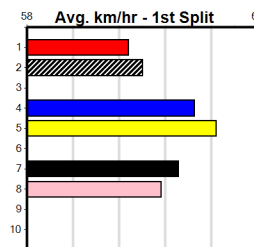

AG TYRES AND WHEELS (275+ RANK)

Distance: 425m, Race Type: Grade 5, Total Prizemoney: $1,530
1st: $1,000, 2nd: $320, 3rd: $160, 4th: $50

HAPPY BUDDHA (5) returned to form with a smart 22.29 Shepparton win and he will prove hard to reel in again. STAR'S HOPE (4) is a powerful type and she will appreciate the smaller line-up. SQUIGGLY KING (8) is suitably drawn out wide

Watchdog Tips:	5	4	8	7	Bet:	Win 5

Form Box	Wgt	Dist	Track	Date	Time	BON	Margin	1st/2nd (Time)	PIR	Checked	Comment	WR	Split 1	S/P	Grade	
1	MY BOY HARVEY [5] Racing well but prefer out wide, place best $4.60															
	BK Dog Aug-21 Sire: SHIMA SHINE Dam: MEPUNGA MIDGET Trainer: Donna Knight (Talbot)															
	Owner(s): S Bunchusri															
	Winning Distances: < 300m (0) 300 - 399m (1) 400 - 499m (6) 500 - 599m (0) 600 - 699m (0) > 700m (0)															
	Winning Weights: 32.3(2) 32.5(1) 33.0(1) 33.4(1) 33.6(1) 33.7(1)															
	4th (3)	33.1	425	BEN	R13	26-Sep-24	24.82	24.09	6.00L SHIMA HARLEY (24.41)	S/854	.	.	.	7.03	$3.10	T3-5
	1st (8)	33.4	450	BAL	R5	30-Sep-24	25.84	25.48	3.00L TARGAN BALE (26.04)	M/211	.	.	W	6.71	$4.70	T3-5
	5th (3)	34.1	450	BAL	R6	07-Oct-24	26.72	25.98	7.50L ASTON MASSIMO (26.22)	S/655	.	.	.	7.00	$10.10	T3-5
	7th (1)	33.7	450	SHP	R8	12-Oct-24	25.83	25.15	8.50L ASTON GAGA (25.23)	M/234	.	.	.	6.59	$34.90	X45
	2nd (5)	33.9	450	BAL	R6	17-Oct-24	25.95	25.70	3.00L HERE'S BRUCE (25.75)	M/212	.	.	.	6.76	$7.20	T3-5
	7th (7)	34.0	450	BAL	R8	21-Oct-24	26.09	25.58	7.50L BOROUGH BANKER (25.59)	M/756	.	.	.	6.81	$24.90	T3-5
	3rd (7)	33.7	425	BEN	R11	26-Oct-24	24.80	24.08	1.25L CLASSY SHIFTER (24.72)	M/543	.	.	.	6.81	$3.30	5
	1st (8)	33.7	425	BEN	R12	29-Oct-24	24.11	24.05	6.00L MINI MINION (24.51)	M/221	.	.	.	6.60	$2.70	5
	Last 3 wins NOT included above															
	1st (4)	32.3	400	GEL	R10	19-Dec-23	22.62	22.62	4.75L ASTON SINATRA (22.95)	M/21	.	.	.	8.46	$4.70	6G
1st (3)	33.0	400	GEL	R12	11-Jun-24	22.71	22.65	5.00L SON OF CECIL (23.05)	M/11	.	.	.	8.46	$27.50	5	
1st (8)	33.6	450	BAL	R7	07-Jul-24	25.69	25.42	1.75L OUR LAST HOPE (25.80)	S/511	.	.	.	6.78	$8.30	T3-5	

Box History								
Bx	1st	2nd	3rd	4th	5th	6th	7th	8th
1	1	1	2					
2				1	2	1	1	1
3	1			1	2	4		
4	1	1	1				1	2
5	1	1		1	1	2		
6	1	1	1					1
7		1	2	1				1
8	3	2	1	3	2			2
Prize Best Starts	$15498.75							
Trk/Dts	24.11(8)-29/10/24							
APM	57-7-8-8 9-1-1-1 4516