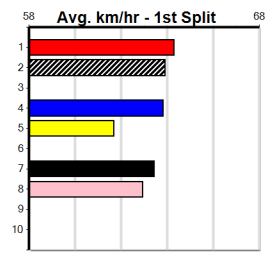

Bendigo
12
6:06PM
(VIC time)

ONE MORE RACE TO GO (275+ RANK)

Distance: 425m, Race Type: Grade 5, Total Prizemoney: $1,530
1st: $1,000, 2nd: $320, 3rd: $160, 4th: $50

SMALL Demeanour (8) has a good record here and he should be able to burn them off through the bend. Sassy Panama (2) was a handy 22.36 Shepparton winner last time and she can run a big race again. Miss Immy Lee (4) has claims

Watchdog Tips: **8** **2** **4** **1** **Bet:** Box Quinella 2,4,8 ($10 for 333.33%)

1

SPECIAL SIAN [5] **Better than her past two, early speed, respect** **$9.00**
DKBD Bitch Aug-21 Sire: FERNANDO BALE Dam: SPECIAL KIRST Trainer: David Plumridge (Scoresby)
Owner(s): S Flynn
Winning Distances: < 300m (0) 300 - 399m (1) 400 - 499m (3) 500 - 599m (0) 600 - 699m (0) > 700m (0)
Winning Weights: 27.6(1) 27.8(1) 28.1(1) 28.2(1)

7th	(2)	28.0	390	BAL	R14	11-Sep-24	23.46	22.05	17.00	IMANI (22.34)	S/77	.	.	.	8.96	$49.20	5
4th	(5)	28.1	400	GEL	R5	17-Sep-24	23.44	22.79	5.50L	SAM'S BOY (23.07)	S/44	.	.	.	8.80	$10.40	5
4th	(5)	28.3	350	HVL	R6	02-Oct-24	19.93	19.63	4.00L	RAGING COOPER (19.67)	M/2	.	.	.	6.59	$65.10	5
2nd	(1)	29.3	300	HVL	R12	11-Oct-24	17.13	16.95	2.75L	LITTLE WHIP (16.95)	M/5	.	.	.	4.09	$21.10	T3-5
2nd	(1)	29.1	400	GEL	R13	15-Oct-24	23.04	22.45	1.25L	BISMUTH (22.96)	M/12	.	.	.	8.51	$11.70	5
3rd	(2)	29.5	300	HVL	R3	18-Oct-24	17.08	16.76	2.25L	ARTEMIS ONE (16.94)	M/4	.	.	.	4.04	$39.50	T3-5
7th	(1)	29.5	350	HVL	R8	25-Oct-24	20.04	19.78	3.25L	ZIPPI MUSTANG (19.83)	M/7	.	.	.	6.75	$44.20	T3-5
7th	(6)	29.8	400	WGL	R7	31-Oct-24	23.71	22.67	13.00	SPICY SIREN (22.81)	S/77	.	.	.	8.77	$9.20	T3-5

Last 3 wins NOT included above

1=	(4)	27.6	400	GEL	R10	07-Nov-23	22.97	22.60	1.75L	CO PILOT/SPECIAL SIAN	M/11	.	.	.	8.42	$4.70	7
1st	(6)	28.2	390	BAL	R12	11-Dec-23	22.37	22.35	2.00L	WATCHING (22.50)	S/21	.	.	.	8.44	$12.20	T3-6
1st	(8)	28.1	400	GEL	R4	27-Aug-24	22.96	22.57	0.75L	CHERRY RED (23.00)	S/11	.	.	.	8.59	$16.30	5

Bx	1st	2nd	3rd	4th	5th	6th	7th	8th
1		5		1	2			
2			1	1	2	1	1	
3	1	2	2	1	1	1	1	1
4	1		1		2			
5				1	4		1	2
6	1	2	1		1	2	1	1
7				1	1			
8	1	1	1	1	1	1	1	1

Prize Best Starts	$8990.00
Trk/Dts	24.48(7)-11/10/23
APM	55-4-10-8 4-0-0-2 2779