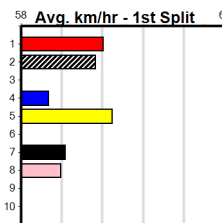

Sale

TRFM (1-3 WINS)

Distance: 510m, Race Type: Tier 3 - Restricted Win, Total Prizemoney: \$1,740
1st: \$1,150, 2nd: \$360, 3rd: \$180, 4th: \$50

4

12:41PM

(VIC time)

VIENNA GOLD (4) has recorded smart placings in her last three starts and she may be the one to beat in this. RING ME LATER (1) can show good mid race pace in his races and he could make his presence felt from the gun draw here.