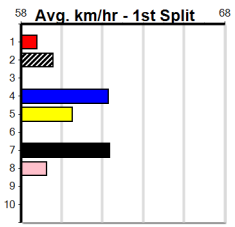

Suggested Quaddie:

- 1st Leg: 3,4,7,8 2nd Leg: 3,8
- 3rd Leg: 1,2,3,4 4th Leg: 1,2,3
- Cost: \$50 for 52.08%

Download Now

Mobile Form Guide

Average Winning Time:

Distance	Grade	Avg. Time
435m	Tier 3 - Grade 6	24.72
435m	Tier 3 - Restricted Win	24.83
435m	Tier 3 - Grade 7	24.84
435m	Grade 5 T3	24.87
435m	Tier 3 - Maiden	25.03
510m	Tier 3 - Restricted Win	29.19
510m	Tier 3 - Maiden	29.45

Track Record:

Distance	Time	Greyhound	Date Set
435m	24.030	WILD JAZZ	11-Feb-24
510m	28.427	ELITE ALEX	22-Sep-24
640m	36.281	ETHANOL VOLUME	22-Sep-24

Sale

Sale

SPORTSBET SAME RACE MULTI

Distance: 435m, Race Type: Tier 3 - Maiden, Total Prizemoney: \$1,530
1st: \$1,000, 2nd: \$320, 3rd: \$160, 4th: \$50