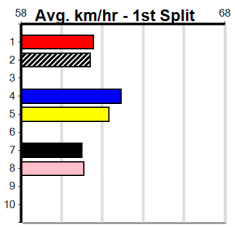

Trainer:
Owner(s):

Sale

ED FOUNTAIN REMOVALS

Distance: 435m, Race Type: Tier 3 - Grade 6, Total Prizemoney: \$1,530
1st: \$1,000, 2nd: \$320, 3rd: \$160, 4th: \$50

11

2:50PM

(VIC time)

ELITE DOM (1) has been racing well in recent times and he looks awfully hard to beat from the gun draw in this. DR DUCKY (8) is the best of the rest, should place for sure.