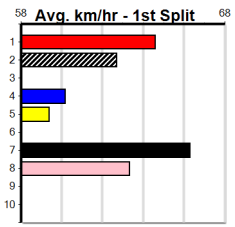

Sale

10
2:32PM
(VIC time)

TOONGABBIE LODGE (1-2 WINS)

Distance: 435m, Race Type: Tier 3 - Restricted Win, Total Prizemoney: \$1,530
1st: \$1,000, 2nd: \$320, 3rd: \$160, 4th: \$50

Watchdog Tips: **1** **8** **7** **2** **Bet:** **Quinella 1/8 (\$10 for 1000%)**