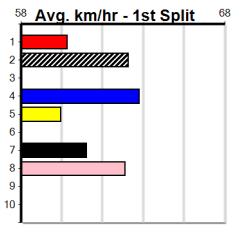

Sale

MONACELLARS

Distance: 435m, Race Type: Tier 3 - Maiden, Total Prizemoney: $1,530
1st: $1,000, 2nd: $320, 3rd: $160, 4th: $50

2

11:57AM

(VIC time)

ROCHARD (4) can find the arm soon after box rise in this and he looks hard to reel in if he can do so. PINOT GRIGIO (8) can race in a forward position as well and could be right in the finish. JUMBUK SQUEAK (2) has shown enough talent to challenge.

Watchdog Tips: **4** **8** **2** **1** **Bet:** **Win 4**