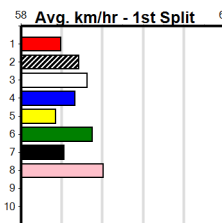

Sale

ROTTI SECURITY

Distance: 510m, Race Type: Tier 3 - Maiden, Total Prizemoney: $1,740
1st: $1,150, 2nd: $360, 3rd: $180, 4th: $50

3
12:22PM
(VIC time)

DERMOTT ROSE (6) has the speed to cross and find the arm early in this and he looks set for a much deserved maiden win if he does. GO SEE IAN (5) hit the line in his handy placing here last start and he could be the danger again.

Watchdog Tips: **6** **5** **8** **3** **Bet:** **Box Quinella 5,6,8 ($10 for 333.33%)**