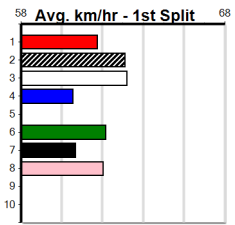

Sale

SPORTSBET WE LET THE DOGS OUT

12

3:07PM

(VIC time)

Distance: 435m, Race Type: Grade 5 T3, Total Prizemoney: $1,530
1st: $1,000, 2nd: $320, 3rd: $160, 4th: $50

SHINNING HOOK (3) should find this much easier than his most recent racing and he looks like the one to beat with any luck early. ARLUNYA (4) is much better than his form may read and he could be right in the finish in a race of this nature.

Watchdog Tips: **3** **4** **1** **8** **Bet:** **Win 3**