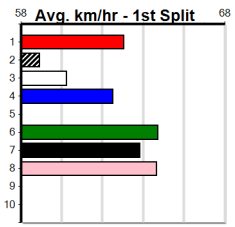

Sale

MAFFRA POLY & PUMPS

Distance: 435m, Race Type: Grade 5 T3, Total Prizemoney: $1,530
1st: $1,000, 2nd: $320, 3rd: $160, 4th: $50

6

1:21PM
(VIC time)

ROMP TIN (8) will find this a fair bit easier than her last few starts and she looks hard to beat in this.
ANNA (3) can show a good turn of foot once fully balanced and she looks set to be right in the finish with any luck.

Watchdog Tips: **8** **3** **2** **1** **Bet:** **Box Quinella 2,3,8 ($10 for 333.33%)**