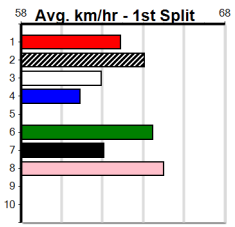

Sale

AUSSIE SECRET @ STUD

Distance: 435m, Race Type: Grade 5 T3, Total Prizemoney: $1,530
1st: $1,000, 2nd: $320, 3rd: $160, 4th: $50

8

1:58PM

(VIC time)

TEXAS LONG HORN (2) recorded a handy win two starts back at Warragul and he should not find this any harder than that. CREW (3) showed early speed in his good win here 2 starts back and he could be prominent throughout in this.

Watchdog Tips:

2

3

1

7

Bet:

Win 2