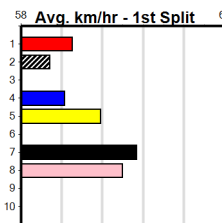

Sale

dreamchasersfestival.com.au

Distance: 435m, Race Type: Tier 3 - Grade 7, Total Prizemoney: $1,530
1st: $1,000, 2nd: $320, 3rd: $160, 4th: $50

9

2:15PM

(VIC time)

LOUD LOUIE (7) can set the tempo soon after box rise in this and he looks like the one to beat after some tougher racing in recent times. APPLE CHERRY (2) can show good mid race pace in her races and she could make her presence felt here.

Watchdog Tips: **7** **2** **5** **8** **Bet:** **Quinella 2/7 ($10 for 1000%)**