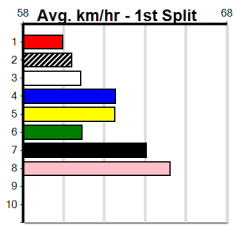

Sale

RSN GREY AREAS - WEDNESDAY & FRID

Distance: 435m, Race Type: Grade 5 T3, Total Prizemoney: \$1,530
1st: \$1,000, 2nd: \$320, 3rd: \$160, 4th: \$50

5

1:04PM

(VIC time)

MALLY BOY (7) can explode soon after box rise in his races and he looks hard to hold out in this with an ounce of luck early. DR. NARNIA (3) can race on the speed from the outset in this and she looks like the main danger.