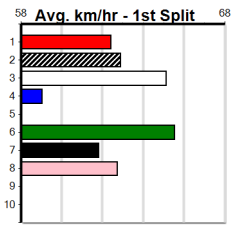

Sale

DREAMCHASERS - TICKETS ON SALE NO

Distance: 435m, Race Type: Grade 5 T3, Total Prizemoney: $1,530
1st: $1,000, 2nd: $320, 3rd: $160, 4th: $50

7

1:40PM
(VIC time)

DR. BROOKLYN (4) can show good speed once fully balanced and she may only need to step cleanly to salute in this. ASHLEY HOOK (2) can race on the speed from the outset in this and she looks set to be prominent throughout.

Watchdog Tips: **4** **2** **3** **1** **Bet:** **Box Quinella 2,3,4 ($10 for 333.33%)**