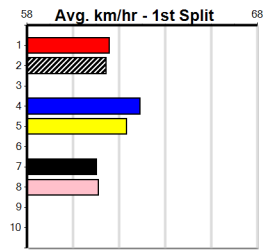

Sale
11
2:50PM
(VIC time)

ED FOUNTAIN REMOVALS

Distance: 435m, Race Type: Tier 3 - Grade 6, Total Prizemoney: $1,530
1st: $1,000, 2nd: $320, 3rd: $160, 4th: $50

ELITE DOM (1) has been racing well in recent times and he looks awfully hard to beat from the gun draw in this. DR DUCKY (8) is the best of the rest, should place for sure.

Watchdog Tips: **1** **8** **3** **4** **Bet:** Win 1

1

ELITE DOM [6] **Racing well, gun draw here, looks hard to beat.** **$1.60**
BK Dog Jun-22 Sire: BERNARDO Dam: SUFFRAGETTE
Owner(s): Elite Greyhounds (SYN), J Timperley, D Rhoden, D O'meachair, B Telford
Trainer: Judith Mcmahon (Darriman)
Winning Distances: < 300m (0) 300 - 399m (0) 400 - 499m (2) 500 - 599m (0) 600 - 699m (0) > 700m (0)
Winning Weights: 32.9(1) 33.2(1)

4th	6th	33.6	435	SLE	R3	21-Jul-24	25.32	24.29	5.00L ZIPPITY ZIPPIN' (24.98)	M/644	5.49	$2.90 X67H
3rd	(5)	33.9	435	SLE	R3	28-Jul-24	25.23	24.46	5.00L LITTLE MEG (24.88)	M/853	5.56	$2.80 X67
2nd	(1)	33.4	350	HVL	R2	31-Jul-24	20.01	19.20	0.75L RIPPED MIKADO (19.98)	M/6	6.81	$2.60 X67
3rd	(8)	33.4	435	SLE	R9	04-Aug-24	24.93	24.36	1.5L AKINA JAZZ (24.83)	S/544	5.44	$1.90 RW
3rd	(5)	33.6	510	SLE	R5	07-Aug-24	29.43	28.75	4.75L GAZING COLLINDA (29.11)	M/333	9.36	$4.30 X67
3rd	(5)	33.2	350	HVL	R2	11-Aug-24	19.68	19.01	4.75L BANK ROBBER (19.36)	S/7	6.77	$18.50 X67H
2nd	(4)	32.4	435	SLE	R9	05-Nov-24	24.89	24.54	0.75L TILLY GIRL (24.85)	M/211	5.31	$1.90 T3-RW
7th	(5)	32.5	435	SLE	R9	10-Nov-24	25.19	24.30	8.00L DR. BELL (24.63)	M/577	5.54	$5.60 X67H

Last 3 wins NOT included above

1st	(6)	33.2	435	SLE	R3	08-May-24	24.76	24.32	0.50L HAMISH ROSE (24.78)	M/211	5.32	$2.70 M
1st	(8)	32.9	435	SLE	R2	12-May-24	24.58	24.08	6.00L BOURNE SID (24.97)	M/311	5.34	$3.80 7

Box History

Bx	1st	2nd	3rd	4th	5th	6th	7th	8th
1		1						
2								
3								
4								
5			1	3				1
6	1				1	1		
7							1	1
8	1		2					

Prize Best Starts Trk/Dts APM $6730.00 24.58(8)-12/5/24 15-2-3-5 9-2-2-2 2490

2

EPISODE FIVE [6] **Well beaten since win 4 back, needs to step here.** **$10.00**
BK Dog Oct-21 Sire: BLUE MOON RISING Dam: VALHALLA GIRL
Owner(s): S Van oirschot
Trainer: Steven Van oirschot (Moe South)
Winning Distances: < 300m (0) 300 - 399m (1) 400 - 499m (1) 500 - 599m (0) 600 - 699m (0) > 700m (0)
Winning Weights: 27.4(2)

8th	(3)	27.1	400	WGL	R1	15-Aug-24	24.10	22.75	17.00 SPARTAN MISSILE (22.95)	M/88	9.06	$51.50 T3-M
2nd	(5)	27.3	300	HVL	R1	20-Sep-24	17.21	16.86	1.00L APRIL OH ZEAL (17.16)	M/5	4.17	$7.20 M
2nd	(7)	27.3	435	SLE	R2	25-Sep-24	25.23	24.88	2.00L ALCARAZ (25.10)	M/222	5.39	$7.30 M
1st	(4)	27.4	400	WGL	R1	10-Oct-24	23.13	22.67	2.25L BOIL THE BILLY (23.27)	S/2	8.56	$6.40 T3-M
1st	(7)	27.4	300	HVL	R9	18-Oct-24	16.93	16.76	1.25L WITCHER ROSE (17.01)	M/4	4.05	$5.30 T3-7
7th	(1)	27.5	400	WGL	R10	25-Oct-24	23.45	22.52	7.00L SUMMER SUNSET (22.97)	S/67	8.67	$23.70 X67
7th	(3)	27.6	400	WGL	R9	31-Oct-24	23.93	22.67	16.00 ATHENIAN GODDESS (22.82)	S/57	8.74	$9.10 T3-6
6th	(3)	27.6	400	WGL	R10	07-Nov-24	23.84	22.67	10.00 JASON ROSE (23.17)	S/66	8.96	$9.20 T3-RW

Last 3 wins NOT included above

Prize Best Starts Trk/Dts APM $2800.00 25.23(7)-25/9/24 13-2-2-1 1-0-1-0 2408

3

*** VACANT BOX ***

Sire: Dam: Trainer: Owner(s):
Winning Distances: < 300m (0) 300 - 399m (0) 400 - 499m (0) 500 - 599m (0) 600 - 699m (0) > 700m (0)
Winning Weights: Box History