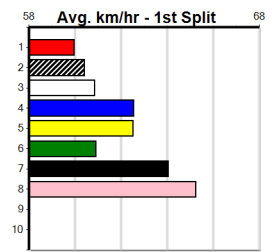

Sale

5

1:04PM

(VIC time)

RSN GREY AREAS - WEDNESDAY & FRIDAY

Distance: 435m, Race Type: Grade 5 T3, Total Prizemoney: $1,530
1st: $1,000, 2nd: $320, 3rd: $160, 4th: $50

MALLY BOY (7) can explode soon after box rise in his races and he looks hard to hold out in this with an ounce of luck early. DR. NARNIA (3) can race on the speed from the outset in this and she looks like the main danger.

Watchdog Tips: 7 3 8 4 **Bet:** Win 7

Form Box	Wgt	Dist	Track	Date	Time	BON	Margin	1st/2nd (Time)	PIR	Checked	Comment	WR	Split 1	S/P	Grade
AKINA ADONIS [5] $21.00															
Not racing well enough in recent times, tested.															
WBK Dog Mar-20 Sire: COSMIC CHIEF Dam: IZUMI															
Owner(s): TAMBO (SYN), S McKay, J Rowley, D McKay															
Trainer: Samantha McKay (Denison)															
Winning Distances: < 300m (0) 300 - 399m (2) 400 - 499m (1) 500 - 599m (0) 600 - 699m (0) > 700m (0)															
Winning Weights: 30.8(1) 31.7(1) 32.0(1)															
4th (1)	31.6	435	SLE	R12	14-Aug-24	24.95	24.45	2.50L DR. ZEPPELIN (24.78)	Q/223	.	.	.	5.38	$37.10	5
3rd (1)	30.6	435	SLE	R4	21-Aug-24	25.53	24.64	2.50L ELENA'S JEBRYNAH (25.36)	M/744	.	.	.	5.50	$105.70	RW
6th (5)	30.9	435	SLE	R12	04-Sep-24	25.32	24.62	7.00L BLACK PRESTIGE (24.85)	M/777	.	.	.	5.51	$32.70	T3-5
7th (1)	30.9	435	SLE	R11	11-Sep-24	25.26	24.22	15.00 EL CRIMP ADORE (24.22)	M/777	.	.	.	5.40	$16.90	5
7th (1)	31.0	435	SLE	R5	18-Sep-24	25.46	24.68	9.50L KELLI (24.80)	M/677	.	.	.	5.46	$97.80	T3-RW
5th (8)	31.0	435	SLE	R5	23-Oct-24	25.27	24.65	8.50L BRINDLE CHIC (24.69)	M/545	.	.	.	5.49	$71.20	5
6th (5)	30.8	435	SLE	R12	30-Oct-24	25.34	24.81	6.50L SPRINGVIEW NOAH (24.90)	M/788	.	.	.	5.52	$49.20	5
4th (3)	31.0	435	SLE	R7	05-Nov-24	25.16	24.54	3.00L DR. BROOKLYNN (24.95)	Q/665	.	.	.	5.46	$46.00	T3-5
Last 3 wins NOT included above															
1st (4)	32.0	350	TRA	R1	27-Mar-23	20.50	19.84	1.25L TOMMY TORNADO (20.59)	M/44	.	SW	.	6.86	$9.70	M
1st (3)	30.8	395	TRA	R4	05-Jun-23	23.00	22.50	1.5L KALE (23.09)	Q/234	.	SW	.	3.87	$16.30	7
1st (3)	31.7	400	WGL	R10	26-Oct-23	23.61	22.83	1.00L ELECTRIC HEIDI (23.67)	M/42	.	.	.	8.74	$10.80	6G

Box History

Bx	1st	2nd	3rd	4th	5th	6th	7th	8th	
1			1	2	1	1	1	3	1
2				1		3	1	2	1
3	2				2	4		1	1
4	1	1	1	3	1	6	1		
5	1	3	1	3	2	2	2	1	
6	1	1	4	1	5				
7	1	1	1	3	3	1	1		
8		1	1	2	2	2	2	1	

Prize Best Starts Trk/Dts APM: $6865.00, 24.95(1)-14/8/24, 85-3-4-8, 16-0-0-2, 578