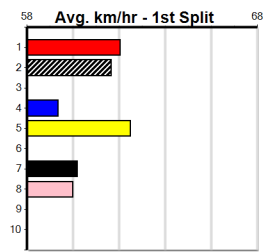

Sale

4

12:41PM

(VIC time)

TRFM (1-3 WINS)

Distance: 510m, Race Type: Tier 3 - Restricted Win, Total Prizemoney: $1,740
1st: $1,150, 2nd: $360, 3rd: $180, 4th: $50

VIENNA GOLD (4) has recorded smart placings in her last three starts and she may be the one to beat in this. RING ME LATER (1) can show good mid race pace in his races and he could make his presence felt from the gun draw here.

Watchdog Tips: **4** **1** **2** **7** **Bet:** **Win 4**

Form Box	Wgt	Dist	Track	Date	Time	BON	Margin	1st/2nd (Time)	PIR	Checked	Comment	WR	Split 1	S/P	Grade

1 **RING ME LATER [7]** **Good mid race pace, can make his presence felt.**

BK Dog Mar-22 Sire: MY REDEEMER Dam: BAG OF TRICKS

Owner(s): R Haines

Winning Distances: < 300m (0) 300 - 399m (1) 400 - 499m (0) 500 - 599m (0) 600 - 699m (0) > 700m (0)

Winning Weights: 28.5(1)

7th (7)	29.4	460	WGL	R3	16-Aug-24	26.64	25.63	11.00	BEBOP JAZZ (25.88)	M/77			7.03	$41.60	X67
2nd (1)	28.9	510	SLE	R5	28-Aug-24	29.57	29.07	0.05L	ROUGH GEM (29.56)	M/222			9.33	$2.20	7
5th (8)	29.0	595	SAP	R3	02-Sep-24	35.36	34.61	10.00	MISTY BLUE (34.67)	Q/5555			9.62	$25.00	RW
7th (8)	28.9	510	SLE	R9	18-Sep-24	29.87	29.20	10.00	LAKEVIEW KIM (29.20)	M/677			9.66	$15.70	T3-RW
6th (4)	28.9	435	SLE	R4	25-Sep-24	25.47	24.88	8.00L	CARLIN (24.94)	S/888			5.51	$11.90	7
6th (2)	28.5	425	BEN	R9	19-Oct-24	25.04	24.08	7.50L	TARGET TIME (24.53)	S/565			6.79	$13.70	7
3rd (5)	28.7	400	WGL	R3	24-Oct-24	23.44	22.95	6.00L	PARUMBA JAZZMAN (23.05)	M/65			8.84	$19.10	T3-7
4th (2)	28.4	400	WGL	R9	07-Nov-24	23.18	22.67	3.25L	SHAUN LEE ROSE (22.96)	M/45			8.73	$12.40	T3-7

Last 3 wins NOT included above

1st (8)	28.5	350	TRA	R1	03-Jun-24	20.43	20.25	3.5L	TERRY'S JEANS (20.65)	Q/12			6.78	$1.50	M

$4.60

Trainer: Donna Dean (Nyora)

Box History

Bx	1st	2nd	3rd	4th	5th	6th	7th	8th
1								
2								
3								
4								
5								
6								
7								
8								

Prize Best Starts Trk/Dts APM: $2485.00, 29.57(1)-28/8/24, 21-1-1-5, 2-0-1-0, 1073

2 **LAKEVIEW APRIL [7]** **Find this easier than her last few starts, chance.**

WBE Bitch Sep-21 Sire: FERNANDO BALE Dam: LAKEVIEW GRACE

Owner(s): M Wilkins

Winning Distances: < 300m (0) 300 - 399m (0) 400 - 499m (1) 500 - 599m (0) 600 - 699m (0) > 700m (0)

Winning Weights: 27.5(1)

4th (2)	27.6	510	SLE	R7	04-Sep-24	29.39	28.81	2.00L	NORM'S LUCY (29.26)	M/777			9.59	$11.40	T3-RW
5th (2)	28.0	510	SLE	R7	11-Sep-24	29.65	28.85	9.00L	ROUGH GEM (29.05)	M/555			9.63	$12.30	X67
4th (6)	28.1	510	SLE	R9	18-Sep-24	29.54	29.20	5.00L	LAKEVIEW KIM (29.20)	M/765			9.66	$19.70	T3-RW
2nd (2)	28.1	510	SLE	R9	25-Sep-24	29.22	29.20	0.50L	LAKEVIEW KIM (29.20)	M/222			9.27	$4.50	X67
5th (1)	27.7	510	SLE	R9	02-Oct-24	29.57	28.65	3.75L	COOL WHITE (29.32)	M/655			9.64	$16.40	X67
4th (3)	28.0	460	WGL	R7	10-Oct-24	26.40	25.83	5.50L	BALLYMAC STORM (26.02)	Q/234			6.68	$11.10	T3-RW
5th (7)	28.0	510	SLE	R6	18-Oct-24	29.36	29.06	4.50L	HAWKEYED KID (29.06)	M/455			9.36	$8.90	T3-RW
7th (6)	28.3	510	SLE	R7	23-Oct-24	29.71	29.13	7.50L	GIN CHASER (29.22)	M/687			9.58	$16.20	X67

Last 3 wins NOT included above

1st (3)	27.5	435	SLE	R2	14-Aug-24	24.65	24.45	4.50L	VIENNA SUNSET (24.96)	Q/111		SW	5.25	$10.20	M

$3.60

Trainer: Michelle Wilkins (Giffard West)

Box History

Bx	1st	2nd	3rd	4th	5th	6th	7th	8th
1								
2								
3								
4								
5								
6								
7								
8								

Prize Best Starts Trk/Dts APM: $4985.00, 29.22(2)-25/9/24, 43-1-5-7, 11-0-1-2, 2106

3 ***** VACANT BOX *****

Sire: Dam:

Owner(s):

Winning Distances: < 300m (0) 300 - 399m (0) 400 - 499m (0) 500 - 599m (0) 600 - 699m (0) > 700m (0)

Winning Weights:

Trainer:

Box History

Bx	1st	2nd	3rd	4th	5th	6th	7th	8th
1								
2								
3								
4								
5								
6								
7								
8