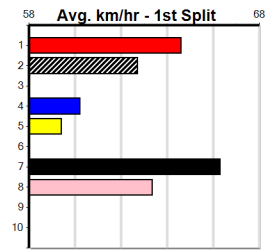

Sale
10
2:32PM
(VIC time)

TOONGABBIE LODGE (1-2 WINS)

Distance: 435m, Race Type: Tier 3 - Restricted Win, Total Prizemoney: $1,530
1st: $1,000, 2nd: $320, 3rd: $160, 4th: $50

SELECT JEALOUS (1) was a smart all the way winner here last start and he is drawn to make every post a winner again today. CHECK IT OUT (8) can wind up mid race in her races and she could pour the pressure on through the bend.

Watchdog Tips: **1** **8** **7** **2** **Bet:** Quinella 1/8 ($10 for 1000%)

Form Box	Wgt	Dist	Track	Date	Time	BON	Margin	1st/2nd (Time)	PIR	Checked	Comment	W/R	Split 1	S/P	Grade	
1	SELECT JEALOUS [7] Smart all the way winner last start, one to beat.															
	BK Dog				Jul-22		Sire: BERNARDO		Dam: MY DREAMER		$2.20					
	Owner(s): K Bailey Trainer: Ken Bailey (Bundalaguah)															
	Winning Distances: < 300m (0) 300 - 399m (0) 400 - 499m (1) 500 - 599m (0) 600 - 699m (0) > 700m (0)															
	Winning Weights: 29.7(1)															
	3rd (7)	29.7	435	SLE	R2	13-Oct-24	25.02	24.07	3.5L DR. ZEEKA (24.78)	M/112	.	.	.	5.27	$9.20	M
	3rd (1)	29.6	400	WGL	R2	25-Oct-24	23.34	22.52	2.50L JACK'S ELATION (23.18)	Q/12	.	.	.	8.45	$2.80	M
	2nd (2)	29.6	435	SLE	R2	30-Oct-24	24.98	24.81	1.75L UNDERCOVER GUY (24.86)	Q/122	.	.	.	5.27	$3.20	M
	1st (8)	29.7	435	SLE	R3	05-Nov-24	24.83	24.54	2.75L ESTHER'S JAKIT (25.01)	M/111	.	.	.	5.24	$1.80	T3-RW
	Last 3 wins NOT included above															
<table border="1"> <thead> <tr><th colspan="8">Box History</th></tr> <tr><th>Bx</th><th>1st</th><th>2nd</th><th>3rd</th><th>4th</th><th>5th</th><th>6th</th><th>7th</th><th>8th</th></tr> </thead> <tbody> <tr><td>1</td><td></td><td></td><td></td><td></td><td></td><td></td><td></td><td></td></tr> <tr><td>2</td><td></td><td>1</td><td></td><td></td><td></td><td></td><td></td><td></td></tr> <tr><td>3</td><td></td><td></td><td></td><td></td><td></td><td></td><td></td><td></td></tr> <tr><td>4</td><td></td><td></td><td></td><td></td><td></td><td></td><td></td><td></td></tr> <tr><td>5</td><td></td><td></td><td></td><td></td><td></td><td></td><td></td><td></td></tr> <tr><td>6</td><td></td><td></td><td></td><td></td><td></td><td></td><td></td><td></td></tr> <tr><td>7</td><td></td><td></td><td>1</td><td></td><td></td><td></td><td></td><td></td></tr> <tr><td>8</td><td>1</td><td></td><td></td><td></td><td></td><td></td><td></td><td></td></tr> <tr><td colspan="8">Prize Best</td><td>$1840.00</td></tr> <tr><td colspan="8">Starts</td><td>24.83(8)-5/1/24</td></tr> <tr><td colspan="8">Trk/Dts</td><td>4-1-1-2</td></tr> <tr><td colspan="8">APM</td><td>3-1-1-1</td></tr> <tr><td colspan="8"></td><td>1840</td></tr> </tbody> </table>																

2	SOMERTON JUNE [7] Can run a cheeky race at times, can threaten here.															
	BK Bitch				Dec-22		Sire: MY REDEEMER		Dam: SOMERTON ROSE		$6.50					
	Owner(s): M Delaney Trainer: Michael Delaney (Cobains)															
	Winning Distances: < 300m (0) 300 - 399m (0) 400 - 499m (1) 500 - 599m (0) 600 - 699m (0) > 700m (0)															
	Winning Weights: 23.6(1)															
	3rd (3)	23.2	435	SLE	R1	18-Aug-24	25.09	24.18	0.75L HIGH FINANCE (25.04)	M/333	.	.	.	5.37	$3.40	M
	3rd (7)	23.2	435	SLE	R1	25-Aug-24	24.99	24.66	4.75L PHARAOH'S GOLD (24.66)	M/333	.	.	.	5.32	$9.10	M
	3rd (4)	23.2	435	SLE	R2	01-Sep-24	25.46	24.45	2.25L TOTAL GARTH (25.30)	Q/133	.	.	.	5.32	$2.80	M
	1st (1)	23.6	435	SLE	R1	11-Sep-24	24.72	24.22	7.50L ARE YOU OKAY (25.24)	Q/111	.	.	.	5.22	$3.70	M
	8th (3)	23.7	435	SLE	R3	22-Sep-24	25.38	24.32	13.00 BANDIT BARBIE (24.52)	M/288	.	.	.	5.27	$23.90	X67
4th (6)	23.7	435	SLE	R9	29-Sep-24	24.82	24.44	2.50L PRINCESS MONARCH	Q/122	.	.	.	5.19	$22.30	X67	
3rd (7)	23.8	435	SLE	R9	06-Oct-24	25.08	24.16	10.00 BARRETOS (24.41)	M/744	.	V10	.	5.49	$6.80	X67	
4th (7)	24.2	435	SLE	R4	05-Nov-24	25.17	24.54	4.25L UNDERCOVER GUY (24.89)	M/566	.	.	.	5.29	$3.20	T3-7	
Last 3 wins NOT included above																
<table border="1"> <thead> <tr><th colspan="8">Box History</th></tr> <tr><th>Bx</th><th>1st</th><th>2nd</th><th>3rd</th><th>4th</th><th>5th</th><th>6th</th><th>7th</th><th>8th</th></tr> </thead> <tbody> <tr><td>1</td><td>1</td><td>1</td><td></td><td></td><td></td><td></td><td></td><td></td></tr> <tr><td>2</td><td></td><td></td><td></td><td>1</td><td></td><td></td><td></td><td></td></tr> <tr><td>3</td><td></td><td></td><td>1</td><td></td><td>1</td><td></td><td></td><td>1</td></tr> <tr><td>4</td><td></td><td></td><td>1</td><td></td><td>1</td><td></td><td></td><td></td></tr> <tr><td>5</td><td></td><td></td><td></td><td></td><td></td><td></td><td></td><td>1</td></tr> <tr><td>6</td><td></td><td>1</td><td></td><td>2</td><td></td><td></td><td></td><td></td></tr> <tr><td>7</td><td></td><td></td><td>2</td><td>1</td><td></td><td></td><td></td><td></td></tr> <tr><td>8</td><td></td><td></td><td></td><td></td><td></td><td></td><td></td><td></td></tr> <tr><td colspan="8">Prize Best</td><td>$3395.00</td></tr> <tr><td colspan="8">Starts</td><td>24.72(1)-11/9/24</td></tr> <tr><td colspan="8">Trk/Dts</td><td>15-1-2-4</td></tr> <tr><td colspan="8">APM</td><td>15-1-2-4</td></tr> <tr><td colspan="8"></td><td>2117</td></tr> </tbody> </table>																

3	*** VACANT BOX ***															
	Owner(s):				Sire: Dam:		Trainer:									
	Winning Distances: < 300m (0) 300 - 399m (0) 400 - 499m (0) 500 - 599m (0) 600 - 699m (0) > 700m (0)															
Winning Weights:																
Box History