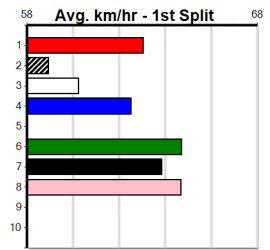

Sale

6

1:21PM

(VIC time)

MAFFRA POLY & PUMPS

Distance: 435m, Race Type: Grade 5 T3, Total Prizemoney: $1,530
1st: $1,000, 2nd: $320, 3rd: $160, 4th: $50

ROMP TIN (8) will find this a fair bit easier than her last few starts and she looks hard to beat in this.
ANNA (3) can show a good turn of foot once fully balanced and she looks set to be right in the finish with any luck.

Watchdog Tips: **8** **3** **2** **1** **Bet:** **Box Quinella 2,3,8 ($10 for 333.33%)**

1

PLENTY OF VALUE [5] Comes into calculations from this draw. **$10.00**

BK Dog Apr-21 Sire: FERAL FRANKY Dam: CLOONA LASS Trainer: Andrew Wood (Nambrok)

Owner(s): A Wood
Winning Distances: < 300m (0) 300 - 399m (3) 400 - 499m (2) 500 - 599m (0) 600 - 699m (0) > 700m (0)
Winning Weights: 29.8(1) 29.9(2) 30.2(1) 30.4(1)

Box	1st	2nd	3rd	4th	5th	6th	7th	8th
1	1	2						
2			1		2	1		
3				1				
4	1						1	
5	1	2				1		1
6								
7	1							1
8	1		1	2	1	1		

Prize Best Starts Trk/Dts APM: $5940.00, 25.09(8)-30/10/24, 28-5-0-6, 2-0-0-0, 586

6th (1) 30.3 395 TRA R5 11-Dec-23 22.71 22.14 3.25L SWEATY HAND (22.50) M/533 . . . . . 3.86 $2.80 5
4th (8) 30.1 395 TRA R10 18-Dec-23 22.70 22.23 7.00L WASHINGTON BLUE (22.23) Q/433 . . . . . 3.83 $5.90 5
5th (2) 30.0 400 WGL R12 21-Dec-23 23.43 22.84 4.00L PERCUSSION (23.16) M/64 . . . . . 8.79 $3.10 5
1st (8) 29.9 395 TRA R7 01-Jan-24 22.34 22.04 3.00L GEOFF'S BOMBER (22.54) M/311 . . . . . 3.79 $2.60 T3-5
T (6) 29.9 400 WGL R8 11-Jan-24 0.00 22.45 . WHO (22.45) M/88 . . . . . V60 . 9.04 $15.00 5
ST (-) 30.4 435 SLE 20-Oct-24 25.12 . 0.01L Trial Cleared M . . . . . 1of1 . . . . . ST . . . . .
4th (8) 30.4 435 SLE R6 30-Oct-24 25.09 24.81 3.5L VALVE BOUNCE (24.85) M/111 . . . . . 5.35 $10.20 5
6th (2) 30.2 435 SLE R12 05-Nov-24 25.30 24.54 11.00L SPRING GONZALES (24.54) M/556 . . . . . 5.47 $20.20 T3-5

Last 3 wins NOT included above

1st (7) 29.8 400 MTG R3 16-Mar-23 23.35 23.04 5.50L KEEP UP CADILLAC (23.72) . . . . . 10.90 $1.70 RW
1st (1) 30.2 400 MTG R10 25-Jun-23 23.42 22.99 0.25L WAY TOO SOFT (23.44) 0 . . . . . 10.80 $9.50 6
1st (5) 29.9 395 TRA R10 27-Nov-23 22.28 21.97 1.75L INFRA BANG BANG (22.40) M/311 . . . . . SW . 3.79 $12.00 5