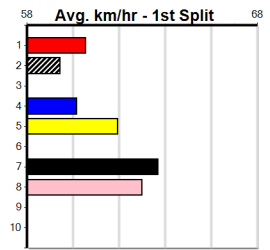

Sale
9
2:15PM
(VIC time)

dreamchasersfestival.com.au

Distance: 435m, Race Type: Tier 3 - Grade 7, Total Prizemoney: $1,530
1st: $1,000, 2nd: $320, 3rd: $160, 4th: $50

LOUD LOUIE (7) can set the tempo soon after box rise in this and he looks like the one to beat after some tougher racing in recent times. APPLE CHERRY (2) can show good mid race pace in her races and she could make her presence felt here.

Watchdog Tips: **7** **2** **5** **8** **Bet:** **Quinella 2/7 ($10 for 1000%)**

1

HUNTER MCCRAE [7] **Gun draw but may find these too quick, tested.** **$8.50**
WBEBD Dog Nov-20 Sire: WHISKEY RIOT Dam: LAKEVIEW GRACE Trainer: Yvonne Cassidy (Valencia Creek)
Owner(s): Y Cassidy
Winning Distances: < 300m (0) 300 - 399m (1) 400 - 499m (0) 500 - 599m (0) 600 - 699m (0) > 700m (0)
Winning Weights: 35.9(1)

Box	1st	2nd	3rd	4th	5th	6th	7th	8th
1								
2								
3	1							
4								
5								
6								
7								
8								

Box	1st	2nd	3rd	4th	5th	6th	7th	8th
1								
2								
3	1							
4								
5								
6								
7								
8								

Prize Best Starts Trk/Dts APM $4320.00 24.95(3)-14/1/24 32-1-6-4 10-0-3-2 819

2

APPLE CHERRY [7] **Can show good mid race pace, major player here.** **$4.60**
BK Bitch Apr-22 Sire: HARD STYLE RICO Dam: POPPY TALK Trainer: Michelle Wilkins (Giffard West)
Owner(s): M Wilkins
Winning Distances: < 300m (0) 300 - 399m (0) 400 - 499m (1) 500 - 599m (0) 600 - 699m (0) > 700m (0)
Winning Weights: 26.0(1)

Box	1st	2nd	3rd	4th	5th	6th	7th	8th
1								
2								
3								
4								
5								
6								
7	1							
8								

Box	1st	2nd	3rd	4th	5th	6th	7th	8th
1								
2								
3								
4								
5								
6								
7	1							
8								

Prize Best Starts Trk/Dts APM $1320.00 25.16(7)-23/10/24 8-1-1-0 7-1-1-0 1320

3

*** VACANT BOX ***
Sire: Dam: Trainer:
Owner(s):
Winning Distances: < 300m (0) 300 - 399m (0) 400 - 499m (0) 500 - 599m (0) 600 - 699m (0) > 700m (0)
Winning Weights:

4

CHLOE THE OUTLAW [7] **May get shuffled back in this, looks unlikely.** **$12.00**
F Bitch Feb-22 Sire: CATCH THE THIEF Dam: SUPREME OUTLAW Trainer: Kym Russell (Sale)
Owner(s): L Jennings
Winning Distances: < 300m (0) 300 - 399m (0) 400 - 499m (1) 500 - 599m (0) 600 - 699m (0) > 700m (0)
Winning Weights: 26.2(1)

Box	1st	2nd	3rd	4th	5th	6th	7th	8th
1								
2								
3								
4								
5								
6								
7								
8								

Box	1st	2nd	3rd	4th	5th	6th	7th	8th
1								
2								
3								
4								
5								
6								
7								
8								

Prize Best Starts Trk/Dts APM $1535.00 25.37(3)-5/1/1/24 20-1-0-1 13-0-0-1 762

5

ALPHA GIRL [7] **Smart straight placing 3 back, chance if steps.** **$3.60**
BK Bitch Aug-21 Sire: BEWILDERING Dam: MISS DEE MEADOWS Trainer: Steven Van oirschot (Moe South)
Owner(s): S Van oirschot
Winning Distances: < 300m (0) 300 - 399m (0) 400 - 499m (1) 500 - 599m (0) 600 - 699m (0) > 700m (0)
Winning Weights: 28.5(1)

Box	1st	2nd	3rd	4th	5th	6th	7th	8th
1								
2								
3								
4								
5								
6								
7								
8								

Box	1st	2nd	3rd	4th	5th	6th	7th	8th
1								
2								
3								
4								
5								
6								
7								
8								

Prize Best Starts Trk/Dts APM $1990.00 25.31(1)-25/9/24 26-1-1-2 4-0-0-0 1112