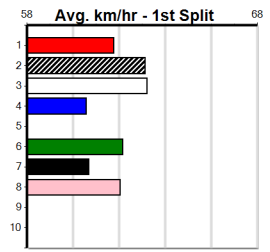

Sale
12
3:07PM
(VIC time)

SPORTSBET WE LET THE DOGS OUT

Distance: 435m, Race Type: Grade 5 T3, Total Prizemoney: $1,530
1st: $1,000, 2nd: $320, 3rd: $160, 4th: $50

SHINNING HOOK (3) should find this much easier than his most recent racing and he looks like the one to beat with any luck early. ARLUNYA (4) is much better than his form may read and he could be right in the finish in a race of this nature.

Watchdog Tips: **3** **4** **1** **8** **Bet:** **Win 3**

1

RHONDA GEM [5] **Gun draw, good placings in 3 of her last 4, chance** **$5.00**

BK Bitch Jun-21 Sire: ASTON DEE BEE Dam: MADALIA MAGGIE Trainer: Lesley Russell (Sale)

Owner(s): L Russell
Winning Distances: < 300m (0) 300 - 399m (3) 400 - 499m (3) 500 - 599m (0) 600 - 699m (0) > 700m (0)
Winning Weights: 26.5(1) 26.7(1) 26.8(2) 26.9(1) 27.0(1)

Box	1st	2nd	3rd	4th	5th	6th	7th	8th
1	1	2	2		1	1	1	
2	2		1	1	1			1
3	1			1	1	3	3	
4		1	2		3		1	1
5	1	1	2			1	1	
6		1	3	1	2			
7	1	1	3	2	2	2		
8	1	1	2	4	2	2		

Prize Best Starts Trk/Dts APM: $13710.00, 24.86(4)-23/10/24, 69-6-7-15, 10-0-2-2, 2262

2

ASTUTE QUEEN [5] **Can show early speed but place looks best.** **$10.00**

BK Bitch May-21 Sire: AUSSIE INFRARED Dam: GOTHAM QUEEN Trainer: Sean Lithgow (Devon Meadows)

Owner(s): SMKN (SYN), M Lithgow, D Maynes, K Maynes, N Riseley, E Avdulla
Winning Distances: < 300m (0) 300 - 399m (2) 400 - 499m (4) 500 - 599m (0) 600 - 699m (0) > 700m (0)
Winning Weights: 27.2(1) 27.5(2) 28.1(1) 28.2(1) 28.3(1)

Box	1st	2nd	3rd	4th	5th	6th	7th	8th
1		1		3			4	
2	1	1	4	1	2	2		
3		1		1	2		3	1
4	2	1	3		2	1		
5	1	2	3	1	1		2	
6	2	4	2	1			1	
7		3	4			2	2	1
8		3		1	2	1		1

Prize Best Starts Trk/Dts APM: $21895.63, 24.87(2)-28/4/24, 76-6-16-16, 4-0-0-2, 4387

3

SHINNING HOOK [5] **Find this easier than most recent racing, go close** **$3.00**

BK Dog Apr-21 Sire: FERNANDO BALE Dam: GALESTER HOOK Trainer: Charlie Galea (Hazelwood North)

Owner(s): C Galea
Winning Distances: < 300m (0) 300 - 399m (0) 400 - 499m (9) 500 - 599m (0) 600 - 699m (0) > 700m (0)
Winning Weights: 35.8(1) 36.1(1) 36.2(2) 36.3(2) 36.6(1) 36.8(1) 37.1(1)

Box	1st	2nd	3rd	4th	5th	6th	7th	8th
1	1				1	1	1	
2	3	1		1	1	1		1
3	1		1				1	1
4	2	1	1					
5	1			1			1	1
6			1		1	1		
7	1		1	2				
8			1	3				1

Prize Best Starts Trk/Dts APM: $23010.00, 24.61(3)-1/10/23, 37-9-2-5, 8-1-0-1, 890

4

ARLUNYA [5] **Much better than form may suggest, major player.** **$4.20**

LTBD Dog May-21 Sire: SENNACHIE Dam: BELLA EDITION Trainer: Susan Northway (Heyfield)

Owner(s): J Berryman
Winning Distances: < 300m (0) 300 - 399m (6) 400 - 499m (1) 500 - 599m (0) 600 - 699m (0) > 700m (0)
Winning Weights: 35.5(1) 35.9(1) 37.4(2) 37.5(2) 37.7(1)

Box	1st	2nd	3rd	4th	5th	6th	7th	8th
1	2							
2	2	1	1	2				
3	2	1	1	2	1	1		
4		1	2	4	1	1		
5	1			2		1	1	
6		1	2	1		1	1	1
7		1		2	2	2		
8			4	2	2	1		

Prize Best Starts Trk/Dts APM: $16420.00, 24.74(2)-14/2/24, 53-7-5-10, 20-0-0-5, 2382

5

*** VACANT BOX ***

Sire: Dam: Trainer:

Owner(s):
Winning Distances: < 300m (0) 300 - 399m (0) 400 - 499m (0) 500 - 599m (0) 600 - 699m (0) > 700m (0)
Winning Weights:

Box History