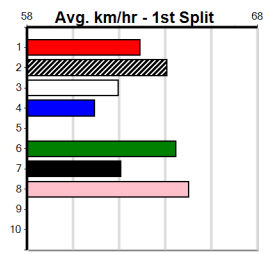

Sale
8
1:58PM
(VIC time)

AUSSIE SECRET @ STUD

Distance: 435m, Race Type: Grade 5 T3, Total Prizemoney: $1,530
1st: $1,000, 2nd: $320, 3rd: $160, 4th: $50

TEXAS LONG HORN (2) recorded a handy win two starts back at Warragul and he should not find this any harder than that. CREW (3) showed early speed in his good win here 2 starts back and he could be prominent throughout in this.

Watchdog Tips: **2** **3** **1** **7** **Bet:** **Win 2**

Form Box	Wgt	Dist	Track	Date	Time	BON	Margin	1st/2nd (Time)	PIR	Checked	Comment	WR	Split 1	S/P	Grade
1	TILLY GIRL [5] $6.00														
	Smart wins in 2 of last 3 starts, gun draw, chance														
	BD Bitch May-22 Sire: MY REDEEMER Dam: PLEACH Trainer: Billy Stockdale (Fulham)														
	Owner(s): R Douch														
	Winning Distances: < 300m (0) 300 - 399m (0) 400 - 499m (3) 500 - 599m (0) 600 - 699m (0) > 700m (0)														
	Winning Weights: 26.3(1) 26.8(2)														
	5th (6) 26.1 400 WGL R2 12-Sep-24 23.46 22.86 8.50L JUST LIKE AUDREY (22.87) M/44 . . . . . 8.59 $10.80 T3-7														
	2nd (5) 25.8 435 SLE R3 18-Sep-24 24.87 24.68 1.25L SAND DUNES (24.78) M/222 . . . . . 5.37 $7.80 T3-7														
	3rd (4) 26.3 435 SLE R3 25-Sep-24 25.19 24.88 3.00L COSMIC REWARD (24.99) M/644 . . . . . 5.43 $6.50 7														
	4th (8) 26.4 435 SLE R2 02-Oct-24 25.18 24.44 5.50L SELECT RONAN (24.82) M/623 . . . . . 5.39 $2.50 7														
2nd (7) 26.7 435 SLE R9 18-Oct-24 25.11 24.54 4.50L ANNA (24.80) M/422 . . . . . 5.36 $1.60 T3-7															
1st (7) 26.8 400 WGL R9 24-Oct-24 23.24 22.95 1.00L URANO BALE (23.29) M/22 . . . . . 8.52 $4.10 T3-RW															
6th (3) 26.8 460 WGL R6 31-Oct-24 26.86 25.94 9.00L JUMBUK DAMIEN (26.25) M/487 . . . SW . 6.69 $8.90 T3-RW															
1st (5) 26.8 435 SLE R9 05-Nov-24 24.85 24.54 0.75L ELITE DOM (24.89) M/122 . . . . . 5.24 $3.40 T3-RW															
Last 3 wins NOT included above															
1st (1) 26.3 435 SLE R3 05-Jun-24 25.00 24.37 3.5L VIENNA SUNSET (25.24) Q/111 . . . . . 5.29 $1.80 M															
Prize Best Starts Trk/Dts APM $5770.00 24.85(5)-5/1/24 16-3-4-2 8-2-2-2 4001															
2	TEXAS LONG HORN [5] $4.20														
	Handy win 2 starts back, no harder here, go close.														
	WF Dog Jul-20 Sire: FERNANDO BALE Dam: CHEEKY HAND Trainer: Donna Dean (Nyora)														
	Owner(s): R Haines														
	Winning Distances: < 300m (0) 300 - 399m (4) 400 - 499m (7) 500 - 599m (0) 600 - 699m (0) > 700m (0)														
	Winning Weights: 29.0(1) 29.4(1) 29.5(1) 29.9(1) 30.0(1) 30.2(2) 30.3(1) 30.4(1) 30.6(2)														
	3rd (1) 30.3 435 SLE R11 21-Aug-24 24.93 24.64 2.25L DR. DYLAN (24.78) M/432 . . . . . 5.37 $10.80 5														
	4th (6) 30.4 400 WGL R3 27-Aug-24 23.28 22.90 1.00L PANAMA PARADE (23.22) M/3 . . . . . 8.45 $4.70 5														
	3rd (7) 30.2 400 WGL R11 03-Sep-24 23.37 22.38 9.50L DESTINI PALADIN (22.74) M/64 . . . . . 8.83 $3.80 5														
	4th (2) 30.2 400 WGL R12 17-Sep-24 22.97 22.38 2.25L KELLY JANE (22.82) Q/54 . . . SW . 8.59 $6.20 5														
6th (3) 30.1 400 WGL R12 27-Sep-24 23.18 22.64 6.00L JOE GEM (22.77) M/56 . . . . . 8.58 $10.90 VET															
5th (3) 30.6 425 BEN R6 19-Oct-24 24.82 24.08 9.00L HARTLAND PRINCE (24.20) M/366 . . . . . 6.77 $5.40 X45															
1st (7) 30.6 400 WGL R6 24-Oct-24 23.09 22.95 1.5L SAND DUNES (23.19) M/33 . . . . . 8.53 $7.90 T3-5															
5th (1) 29.8 400 WGL R3 08-Nov-24 23.21 22.38 4.50L ESPECIAL DIGGER (22.90) M/54 . . . . . 8.60 $4.40 VET															
Last 3 wins NOT included above															
1st (4) 30.4 390 WBL R9 15-Jun-23 21.82 21.82 5.00L STRESS TEST (22.16) Q/11 . . . . . 8.51 $3.60 X45															
1st (6) 30.6 400 WGL R11 18-Jun-23 22.52 22.50 4.00L BONNIE GAL (22.79) M/11 . . . . . 8.26 $1.50 5															
1st (8) 29.4 435 SLE R12 08-May-24 24.72 24.32 2.25L DR. SPOKES (24.88) M/111 . . . . . 5.27 $4.20 5NP															
Prize Best Starts Trk/Dts APM $32842.50 24.64(8)-24/7/24 76-11-9-12 7-1-2-2 3292															
3	CREW [5] $3.60														
	Good early, smart win here 2 back, major player.														
	BK Dog Jul-20 Sire: AUSSIE INFRARED Dam: MIRIAM Trainer: Jennifer Gill (Darriman)														
	Owner(s): J Gill														
	Winning Distances: < 300m (0) 300 - 399m (0) 400 - 499m (6) 500 - 599m (5) 600 - 699m (0) > 700m (0)														
	Winning Weights: 32.2(1) 32.6(1) 32.7(1) 33.1(1) 33.2(1) 33.5(1) 34.0(1) 34.4(1) 34.5(1) 34.8(2)														
	7th (4) 34.6 435 SLE R5 21-Aug-24 25.20 24.64 6.50L BETTER BANJO (24.75) M/466 . . . . . 5.41 $28.90 5