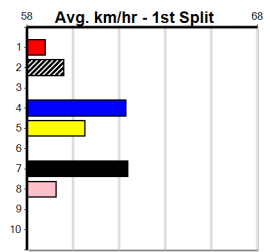

Sale
1
11:38AM
(VIC time)

SPORTSBET SAME RACE MULTI

Distance: 435m, Race Type: Tier 3 - Maiden, Total Prizemoney: $1,530
1st: $1,000, 2nd: $320, 3rd: $160, 4th: $50

TERRORISING TOM (7) can set the tempo soon after box rise in this and he will be hard to reel in if he finds the arm in a race of this nature. ESTHER'S JAKIT (5) can explode soon after box rise in her races and she looks like the danger.

Watchdog Tips: **7** **5** **4** **2** **Bet:** **Win 7**

1

BOMBER'S SHADOW [M] ***** SCRATCHED ***** **$21.00**

BK Bitch Jan-22 Sire: KIWONA MON MANNY Dam: I'M ROBYN BANKS
Owner(s): BOMBERS LODGE (SYN), G Green, M Read Trainer: Geoffrey Green (Woodside)
Winning Distances: < 300m (0) 300 - 399m (0) 400 - 499m (0) 500 - 599m (0) 600 - 699m (0) > 700m (0)

Winning Weights:

Box	Dist	Wgt	Track	Date	Time	BON	Margin	1st/2nd (Time)	PIR	Checked	Comment	WR	Split 1	S/P	Grade
7th (6)	23.5	435	SLE	R1	04-Sep-24	26.05	24.62	16.00 OPETAIA (24.98)	M/877	.	.	.	5.54	$66.50	T3-M
8th (3)	23.4	435	SLE	R2	18-Sep-24	26.47	24.68	20.00 SONGKRAN (25.13)	M/688	.	V7	.	5.58	$46.70	T3-M
6th (5)	23.5	435	SLE	R2	29-Sep-24	26.41	24.44	21.00 LOTS OF BUGS (24.99)	M/876	.	.	.	5.56	$65.80	MH
6th (4)	23.2	435	SLE	R3	16-Oct-24	26.05	24.34	19.00 HOLLY ROSE (24.74)	M/766	.	.	.	5.56	$45.10	M
7th (7)	23.2	435	SLE	R1	18-Oct-24	25.83	24.54	19.00 WESTERN EMPIRE (24.54)	M/577	.	.	.	5.46	$110.30	T3-M
7th (2)	23.2	435	SLE	R2	23-Oct-24	26.20	24.65	9.00L DON'T BLAME ME (25.57)	M/688	.	.	.	5.59	$48.10	M
5th (7)	22.8	435	SLE	R1	30-Oct-24	26.02	24.81	14.00 PARUMBA JORDY (25.09)	M/555	.	.	.	5.57	$150.70	M
5th (8)	22.3	435	SLE	R1	05-Nov-24	25.96	24.54	8.00L CATCH DOT (25.40)	M/355	.	.	.	5.50	$17.60	T3-M

Last 3 wins NOT included above

Box History

Bx	1st	2nd	3rd	4th	5th	6th	7th	8th
1								
2								
3							1	
4								2
5						2	1	1
6								1
7						1	1	2
8					1			1

Prize Best Starts Trk/Dts APM: $0.00, 25.83(7)-18/10/24, 19-0-0-0, 11-0-0-0, 0

2

NEVER SOBER [M] **Resuming, steady effort 2 back, cannot dismiss.** **$7.00**

BK Bitch Mar-22 Sire: MY REDEEMER Dam: BAG OF TRICKS
Owner(s): R Haines Trainer: Donna Dean (Nyora)
Winning Distances: < 300m (0) 300 - 399m (0) 400 - 499m (0) 500 - 599m (0) 600 - 699m (0) > 700m (0)

Winning Weights:

Box	Dist	Wgt	Track	Date	Time	BON	Margin	1st/2nd (Time)	PIR	Checked	Comment	WR	Split 1	S/P	Grade
6th (1)	24.2	395	TRA	R1	05-Jul-24	23.17	21.86	12.00 COOL WHITE (22.33)	M/466	.	.	.	3.88	$19.20	M
3rd (2)	24.3	395	TRA	R2	10-Jul-24	22.99	22.23	1.00L JUDGE JEBRYNAH (22.94)	M/3443	.	.	.	3.83	$12.20	M
8th (2)	24.2	390	WBL	R2	15-Jul-24	23.78	22.62	9.50L BIT MISTY (23.15)	M/77	.	.	.	9.54	$9.10	M
7th (4)	24.2	460	WGL	R2	02-Aug-24	27.15	25.82	13.00 KAOS CONTROL (26.27)	Q/577	.	.	.	6.82	$47.80	M
7th (6)	24.0	435	SLE	R2	28-Aug-24	26.14	24.42	16.00 FRONT STAGE (25.09)	M/477	.	.	.	5.57	$40.40	M
6th (7)	24.1	435	SLE	R1	04-Sep-24	25.61	24.62	9.50L OPETAIA (24.98)	M/666	.	.	.	5.48	$26.80	T3-M
4th (3)	23.9	435	SLE	R1	18-Sep-24	25.32	24.68	6.00L SELECT RONAN (24.92)	M/544	.	.	.	5.45	$28.20	T3-M
F (4)	23.9	435	SLE	R1	25-Sep-24	0.00	24.88	. FOREIGN CURRENCY (25.32)	.	.	V14	.	.	$47.40	M

Last 3 wins NOT included above

Box History

Bx	1st	2nd	3rd	4th	5th	6th	7th	8th
1	1	1	1	1	1	1		
2			1	1				1
3				1		1	1	
4					1		1	1
5	1	1				1		
6		1	1			1	1	
7					1	3		
8		1	1	1	2			

Prize Best Starts Trk/Dts APM: $2310.00, 25.32(3)-18/9/24, 29-0-3-5, 9-0-0-2, 744

3

*** VACANT BOX ***

Sire: Dam:
Owner(s): Trainer:
Winning Distances: < 300m (0) 300 - 399m (0) 400 - 499m (0) 500 - 599m (0) 600 - 699m (0) > 700m (0)
Winning Weights: **Box History**