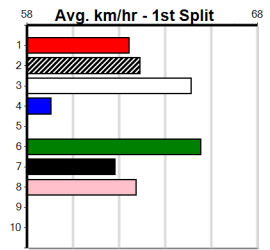

Sale

7

1:40PM

(VIC time)

DREAMCHASERS - TICKETS ON SALE NOW

Distance: 435m, Race Type: Grade 5 T3, Total Prizemoney: $1,530
1st: $1,000, 2nd: $320, 3rd: $160, 4th: $50

DR. BROOKLYN (4) can show good speed once fully balanced and she may only need to step cleanly to salute in this. ASHLEY HOOK (2) can race on the speed from the outset in this and she looks set to be prominent throughout.

Watchdog Tips: **4** **2** **3** **1** **Bet:** Box Quinella 2,3,4 ($10 for 333.33%)

Form Box Wgt Dist Track Date Time BON Margin 1st/2nd (Time) PIR Checked Comment W/R Split 1 S/P Grade

BLACK PRESTIGE [5] Good turn of foot once balanced, can threaten. $6.00

BK Bitch May-22 Sire: ZIPPING GARTH Dam: DREAMY EYES Trainer: Christian Wilk (Tanjil South)

Owner(s): Eye Candy (SYN), C Wilk, K Gorman
Winning Distances: < 300m (0) 300 - 399m (1) 400 - 499m (5) 500 - 599m (0) 600 - 699m (0) > 700m (0)
Winning Weights: 29.8(2) 29.9(1) 30.3(1) 30.8(1) 30.9(1)

5th (5)	29.2	300	HVL	R9	26-Aug-24	17.41	16.68	7.50L DOWN SOUTH GIRL (16.90)	S/6	. . . . .	4.22	$13.30	T3-5
1st (3)	29.9	435	SLE	R12	04-Sep-24	24.85	24.62	0.10L STELLAR CAREER (24.85)	M/221	. . . . .	5.30	$8.90	T3-5
7th (5)	29.9	435	SLE	R5	11-Sep-24	25.23	24.22	9.00L BEYOND BLESSED (24.62)	S/556	. . . . .	5.36	$14.90	5
8th (2)	29.8	400	GEL	R6	17-Sep-24	23.46	22.79	8.50L PERFECT TONIGHT (22.89)	S/76	. . . . .	8.94	$8.00	5
2nd (7)	30.8	450	BAL	R8	14-Oct-24	25.85	25.41	2.75L PENGUIN PAT (25.66)	M/111	. . . . .	6.66	$8.80	T3-5
5th (4)	30.8	435	SLE	R12	20-Oct-24	24.99	24.18	4.25L BONNIE GAL (24.70)	S/655	. . . . .	5.48	$11.20	5
1st (6)	30.9	460	WGL	R8	24-Oct-24	26.69	26.69	2.50L LAKEVIEW JACK (26.86)	S/431	. . . . .	6.82	$6.90	T3-5
5th (7)	31.8	450	BAL	R6	31-Oct-24	26.23	25.08	2.50L WHATEVER HE SAID (26.05)	S/742	. . . . .	6.93	$3.80	T3-5

Last 3 wins NOT included above

1st (4)	29.8	460	GEL	R9	12-Dec-23	26.50	26.09	0.75L BALDO (26.54)	M/111	. . . . .	6.71	$6.30	7
1st (7)	30.8	400	WGL	R10	27-Jun-24	23.04	22.85	0.75L BE LITTLE (23.09)	M/11	. . . . .	8.54	$2.40	6G
1st (8)	30.3	395	TRA	R11	08-Jul-24	22.39	22.32	1.5L VIPER (22.49)	M/311	. . . . .	3.85	$3.10	5

Box History

Bx	1st	2nd	3rd	4th	5th	6th	7th	8th
1	1							
2		1						
3	1		1	1	1	1	1	1
4	1	1		2	3	1	3	
5					2		2	
6	1			1	2			
7	1	1		1	2	1		
8	1			1	1			

Prize Best Starts Trk/Dts APM

$7495.00
24.85(3)-4/9/24
42-6-3-1
13-1-0-0
3615