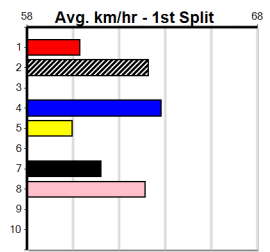

Sale

MONACELLARS

2
11:57AM

Distance: 435m, Race Type: Tier 3 - Maiden, Total Prizemoney: $1,530
1st: $1,000, 2nd: $320, 3rd: $160, 4th: $50

(VIC time)

ROCHARD (4) can find the arm soon after box rise in this and he looks hard to reel in if he can do so. PINOT GRIGIO (8) can race in a forward position as well and could be right in the finish.
JUMBUK SQUEAK (2) has shown enough talent to challenge.

Watchdog Tips: **4** **8** **2** **1** **Bet:** **Win 4**

1

DR. NASH [M] **Can show handy mid race pace, can threaten.** **$5.50**

BD Dog May-22 Sire: FERAL FRANKY Dam: DR. MUMMA
Owner(s): DOCTORS KENNELS (SYN), J McMahon, J Gill Trainer: Marcus McMahon (Darriman)
Winning Distances: < 300m (0) 300 - 399m (0) 400 - 499m (0) 500 - 599m (0) 600 - 699m (0) > 700m (0)

Winning Weights:

Box	Dist	Wgt	Track	Date	Time	BON	Margin	1st/2nd (Time)	PIR	Checked	Comment	WR	Split 1	S/P	Grade
8th (7)	37.0	435	SLE	R2	29-Sep-24	26.50	24.44	22.00 LOTS OF BUGS (24.99)	S/555				5.50	$10.80	MH
5th (6)	36.7	435	SLE	R3	09-Oct-24	25.42	24.13	14.00 ASTON PERK (24.48)	M/334				5.32	$20.40	M
5th (4)	36.7	435	SLE	R2	13-Oct-24	25.31	24.07	7.50L DR. ZEEKA (24.78)	M/844				5.52	$13.20	M
4th (3)	36.8	435	SLE	R4	16-Oct-24	25.45	24.34	15.00 TOMMY THE HOOD (24.41)	S/756				5.45	$10.40	M

Box History

Bx	1st	2nd	3rd	4th	5th	6th	7th	8th
1								
2								
3				1				
4					1			
5								
6					1			
7								1
8								

Prize Best $75.00
Starts 25.31(4)-13/10/24
Trk/Dts 4-0-0-0
APM 4-0-0-0 75

Last 3 wins NOT included above

2

JUMBUK SQUEAK [M] **Far from disgraced in her 3 starts to date, chance** **$3.60**

F Bitch Mar-23 Sire: BERNARDO Dam: CRIMSON VIXEN
Owner(s): B Joske Trainer: Ben Joske (Yinnar South)
Winning Distances: < 300m (0) 300 - 399m (0) 400 - 499m (0) 500 - 599m (0) 600 - 699m (0) > 700m (0)

Winning Weights:

Box	Dist	Wgt	Track	Date	Time	BON	Margin	1st/2nd (Time)	PIR	Checked	Comment	WR	Split 1	S/P	Grade
4th (7)	26.8	400	WGL	R3	25-Oct-24	23.49	22.52	2.75L FRENZY ATTACK (23.30)	S/34				8.60	$2.80	M
5th (4)	27.1	400	WGL	R2	01-Nov-24	23.45	22.49	11.00 PRETTY FOLLIE (22.73)	M/44				8.74	$7.10	M
6th (4)	27.2	400	WGL	R1	07-Nov-24	23.53	22.67	9.00L MAGIC OUTLAW (22.93)	M/56				8.70	$4.40	T3-M

Box History

Bx	1st	2nd	3rd	4th	5th	6th	7th	8th
1								
2								
3								
4					1	1		
5								
6								
7				1				
8								

Prize Best $75.00
Starts FSH
Trk/Dts 3-0-0-0
APM 0-0-0-0 75

Last 3 wins NOT included above

3

*** VACANT BOX ***

Sire: Dam: Trainer:
Owner(s):
Winning Distances: < 300m (0) 300 - 399m (0) 400 - 499m (0) 500 - 599m (0) 600 - 699m (0) > 700m (0)
Winning Weights:

Box History

Bx	1st	2nd	3rd	4th	5th	6th	7th	8th
1								
2								
3								
4								
5								
6								
7								
8