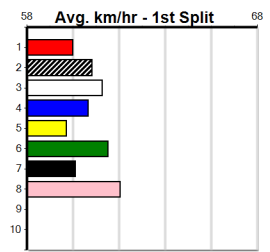

Sale

3

12:22PM

(VIC time)

ROTTI SECURITY

Distance: 510m, Race Type: Tier 3 - Maiden, Total Prizemoney: $1,740
1st: $1,150, 2nd: $360, 3rd: $180, 4th: $50

DERMOTT ROSE (6) has the speed to cross and find the arm early in this and he looks set for a much deserved maiden win if he does. GO SEE IAN (5) hit the line in his handy placing here last start and he could be the danger again.

Watchdog Tips: **6** **5** **8** **3** **Bet:** Box Quinella 5,6,8 ($10 for 333.33%)

1

BLACK SMILEY [M] ***** SCRATCHED ***** **$10.00**
BK Bitch May-22 Sire: MY REDEEMER Dam: PLEACH
Owner(s): B Stockdale Trainer: Billy Stockdale (Fulham)
Winning Distances: < 300m (0) 300 - 399m (0) 400 - 499m (0) 500 - 599m (0) 600 - 699m (0) > 700m (0)
Winning Weights:
6th (8) 24.7 435 SLE R1 16-Oct-24 25.63 24.34 14.00 ASTON PAYCHECK (24.69) S/766 . . . . . 5.55 $6.80 M
7th (2) 24.6 400 WGL R2 22-Oct-24 23.80 22.73 15.00 INVICTUS BLUE (22.79) M/777 . . . . . 8.81 $29.90 M
7th (1) 25.1 510 SLE R2 05-Nov-24 30.12 28.98 17.00 WARRIOR ETHAN (28.98) M/777 . . . . . 9.79 $5.50 T3-M
Last 3 wins NOT included above

Box History

Bx	1st	2nd	3rd	4th	5th	6th	7th	8th
1								1
2								1
3								
4								
5								
6								
7								
8							1	

Prize Best Starts	30.12(1)-5/11/24	$0.00
Trk/Dts	3-0-0-0	
APM	1-0-0-0	0

2

LAVENDER EVE [M] **Resuming, steady efforts in her 2 starts, respect.** **$15.00**
BE Bitch May-22 Sire: SHIMA SHINE Dam: ITA LOUISA
Owner(s): S Toner Trainer: Doris Toner (Bunyip)
Winning Distances: < 300m (0) 300 - 399m (0) 400 - 499m (0) 500 - 599m (0) 600 - 699m (0) > 700m (0)
Winning Weights:
6th (5) 28.2 515 SAP R1 08-Jul-24 30.56 29.50 7.50L LIBERTY KELTON (30.05) M/5556 . . . . . 5.36 $15.00 M
5th (4) 28.5 515 SAP R1 15-Jul-24 31.12 29.45 15.00 VISTA YTRIUM (30.10) M/4555 . . . . . 5.48 $33.00 M
Last 3 wins NOT included above

Box History

Bx	1st	2nd	3rd	4th	5th	6th	7th	8th
1								
2								
3								
4					1			
5						1		
6								
7								
8								

Prize Best Starts	30.12(1)-5/11/24	$0.00
Trk/Dts	2-0-0-0	FSH
APM	0-0-0-0	0

3

SWIPER [M] **Far from disgraced in recent times, can threaten.** **$8.00**
BD Bitch Mar-22 Sire: WOW Dam: DUNDEE ALLY
Owner(s): D Macdonald Trainer: Danny Macdonald (Maffra)
Winning Distances: < 300m (0) 300 - 399m (0) 400 - 499m (0) 500 - 599m (0) 600 - 699m (0) > 700m (0)
Winning Weights:
7th (4) 31.6 435 SLE R2 18-Sep-24 25.91 24.68 12.00 SONGKRAN (25.13) Q/467 . . . . . 5.47 $59.20 T3-M
5th (3) 31.8 435 SLE R1 25-Sep-24 26.25 24.88 14.00 FOREIGN CURRENCY (25.32) M/666 . . . . . 5.72 $77.80 M
7th (6) 31.9 510 SLE R1 09-Oct-24 30.38 28.98 11.00 PRETTY TREASURE (29.67) M/566 . . . . . 9.86 $106.70 M
5th (3) 31.8 510 SLE R3 18-Oct-24 30.49 29.06 8.50L GALLOPING DEMI (29.91) M/555 . . . . . 9.59 $40.30 T3-M
3rd (1) 31.5 510 SLE R4 23-Oct-24 29.89 29.13 9.00L MR. ZULU (29.27) Q/124 . . . . . 9.38 $46.60 M
4th (2) 31.3 350 HVL R2 03-Nov-24 20.27 19.39 13.00 GRAND GREGORY (19.39) M/6 . . . . . 6.86 $44.10 M
4th (2) 31.3 510 SLE R2 05-Nov-24 29.75 28.98 11.00 WARRIOR ETHAN (28.98) Q/334 . . . . . 9.41 $13.80 T3-M
4th (2) 31.0 350 HVL R1 11-Nov-24 20.10 19.38 3.75L KING PLUM (19.85) M/6 . . . . . 6.85 $27.60 M
Last 3 wins NOT included above

Box History

Bx	1st	2nd	3rd	4th	5th	6th	7th	8th
1			1	1	1			2
2				3				1
3				1	2			2
4	2				1	1	2	
5	1			1	1		1	
6	1	1		2			1	
7					1			
8		2				1		

Prize Best Starts	29.52(4)-19/6/24	$2885.00
Trk/Dts	34-0-4-4	
APM	7-0-1-1	1292