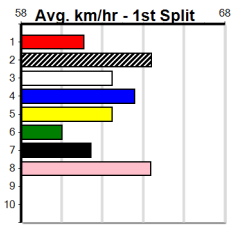

MERV JENNINGS SIGNS (300+RANK)

Distance: 460m, Race Type: Maiden, Total Prizemoney: \$1,530
1st: \$1,000, 2nd: \$320, 3rd: \$160, 4th: \$50

4

3:37PM

(VIC time)

Watchdog Tips:

0 0 0 0

Bet: