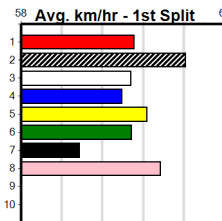

Geelong

12
6:15PM
(VIC time)

ONE MORE RACE TO GO (300+RANK)

Distance: 400m, Race Type: Grade 6, Total Prizemoney: $1,530
1st: $1,000, 2nd: $320, 3rd: $160, 4th: $50

Watchdog Tips: **0 0 0 0** Bet: **.**