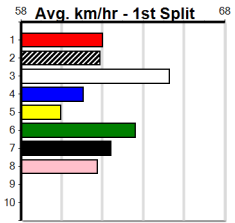

SPORTSBET MAKE IT A MULTI (300+RANK)

Distance: 400m, Race Type: Grade 7, Total Prizemoney: $1,530
1st: $1,000, 2nd: $320, 3rd: $160, 4th: $50

Watchdog Tips:

0 0 0 0

Bet:

Form Box Weight Dist Track Date Time BON Margin 1st/2nd (Time) PIR Checked Comment W/R Split 1 S/P Grade

Table for Race 1: RUNNING SINKER [7]. Includes horse details, trainer (Dylan Sharp), and winning boxes.

Table for Race 2: BART'S CHOICE [7]. Includes horse details, trainer (Elizabeth Lloyd), and winning boxes.

Table for Race 3: SHARON'S LASS [7]. Includes horse details, trainer (Marcus Lloyd), and winning boxes.

Table for Race 4: MAKE US DREAM [7]. Includes horse details, trainer (Gregory Mcrae), and winning boxes.

Table for Race 5: SCOTCH NEAT [7]. Includes horse details, trainer (Shane Jack), and winning boxes.

Table for Race 6: FAR OUT SCOUT [7]. Includes horse details, trainer (Matthew Lanigan), and winning boxes.

Table for Race 7: PROVOCATION [7]. Includes horse details, trainer (Chris Reynolds), and winning boxes.

Table for Race 8: DUSTY ALICE [7]. Includes horse details, trainer (Jason Sharp), and winning boxes.

Table for Race 9: *** NO RESERVE ***. Includes trainer and owner information.

Table for Race 10: *** NO RESERVE ***. Includes trainer and owner information.