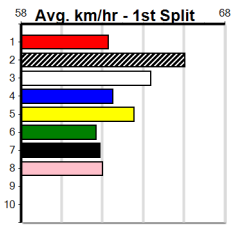

BEACHSIDE SECURITY (300+RANK)

Distance: 460m, Race Type: Grade 5, Total Prizemoney: $1,530
1st: $1,000, 2nd: $320, 3rd: $160, 4th: $50

8

4:52PM

(VIC time)

Watchdog Tips:

0 0 0 0

Bet:

Form	Box	Weight	Dist	Track	Date	Time	BON	Margin	1st/2nd (Time)	PIR	Checked	Comment	W/R	Split 1	S/P	Grade

1 DROOPY'S BREW [5]
BE D Oct-21 DROOPY'S MALDINI ONE STEP AHEAD
Trainer: Craig Treherne (Lara)
3rd (1) 36.8 390 WBL R4 14-Oct-24 23.06 22.43 3.25LKOUTAKI (22.85) M/75 . . . . 9.38 $2.40 5
1st (8) 37.1 400 WGL R10 24-Oct-24 23.12 22.95 7.00LHURRICANE TAHLIA (23.59) S/31 . . . . SW . 8.69 $39.80 T3-5
5th (5) 37.0 400 MTG R5 27-Oct-24 23.98 22.81 6.00BELAIR BRAE (23.57) 11.41 $8.50 6
5th (4) 36.8 460 GEL R6 05-Nov-24 26.66 25.92 6.50LJETSON EXPRESS (26.24) S/887 . . . . . 7.08 $17.80 5

Owner(s): J Beach

Winning Boxes							
1	2	3	4	5	6	7	8
				1			
Prize							
Best							
Starts							
Trk/Dst							
APM							

2 DA VINCI [5]
BK D Oct-21 BARCIA BALE OFTEN IMITATED
Trainer: Bryan Sykes (Upper Beaconsfield)
8th (7) 38.0 400 GEL R12 10-Sep-24 23.26 22.54 9.00LXENI BALE (22.66) M/77 . . . . SW . 8.95 $8.70 5
4th (3) 38.7 300 HVL R10 15-Oct-24 17.00 16.68 4.75LINTER STAR FIRE (16.68) M/6 . . . . . 4.10 $4.20 T3-5
6th (2) 38.5 400 GEL R5 22-Oct-24 23.55 22.43 6.00CLOSE COMBAT (23.14) M/75 . . . . . 8.87 $5.00 T3-5
4th (2) 38.6 400 WGL R5 07-Nov-24 23.54 22.67 8.00LTOOTSIE (22.99) M/25 . . . . . 8.48 $7.50 T3-5

Owner(s): B Sykes

Winning Boxes							
1	2	3	4	5	6	7	8
				1			
Prize							
Best							
Starts							
Trk/Dst							
APM							

3 KETCHIKAN KID [5]
BK D Aug-22 FLYING RICCIARDO MISS MORRISSET
Trainer: David Geall (Lara)
5th (1) 33.6 450 BAL R11 16-Oct-24 25.92 25.02 7.50LPAW QUARK (25.43) S/455 . . . . . 6.69 $13.90 RW
1st (6) 33.6 460 GEL R7 21-Oct-24 25.93 25.87 4.75LPAW JUDD (26.25) Q/111 . . . . . 6.55 $1.90 X67
6th (3) 33.6 450 BAL R7 30-Oct-24 26.06 25.27 7.50LSOLAR SPECTRUM (25.57) Q/223 . . . . . 6.62 $5.60 5
8th (3) 33.5 450 BAL R12 06-Nov-24 26.67 25.30 17.00LOPRAH BALE (25.50) S/666 . . . . W 6.82 $3.30 5

Owner(s): R Geall

Winning Boxes							
1	2	3	4	5	6	7	8
				1			
Prize							
Best							
Starts							
Trk/Dst							
APM							

4 HARD ROTOR [5]
BK B Mar-22 HARD STYLE RICO ROTARUA
Trainer: Max Zammit (Exford)
5th (5) 29.4 450 BAL R7 24-Oct-24 26.19 25.39 10.00LSTAPLETON (25.51) M/344 . . . . . 6.74 $24.30 6G
5th (8) 29.6 350 HVL R5 28-Oct-24 20.24 19.60 3.75LASTON HONCHO (19.99) Q/5 . . . . . 6.93 $7.90 X67
5th (2) 29.5 450 BAL R7 04-Nov-24 26.25 25.74 6.50LMAX KANE (25.80) M/454 . . . . . 6.77 $15.70 T3-RW
1st (3) 29.6 450 BAL R5 07-Nov-24 26.26 25.56 0.50LZERO PREDATOR (26.28) M/333 . . . . SW 6.84 $18.00 X67

Owner(s): M Zammit

Winning Boxes							
1	2	3	4	5	6	7	8
				1	1		
Prize							
Best							
Starts							
Trk/Dst							
APM							

ENG BAL 2024-11-11

5 MASTER OF DREAMS [5]
BK D Apr-21 FABREGAS CARELESS COOKIE
Trainer: Olivia Cartechini (Dandenong North)
4th (1) 30.2 425 BEN R6 19-Oct-24 24.46 24.08 3.75LHARTLAND PRINCE (24.20) M/444 . . . . . 6.77 $4.60 X45
8th (7) 30.5 450 SHP R8 24-Oct-24 26.17 25.59 8.50LMIST FRED (25.59) M/388 . . . . . 6.75 $7.90 5
3rd (5) 30.1 400 WGL R10 31-Oct-24 23.14 22.67 7.00LNIKITA BALE (22.67) M/33 . . . . . 8.73 $4.70 T3-5
2nd (7) 30.0 460 GEL R8 05-Nov-24 26.37 25.92 2.75LPRETTY PANAMA (26.18) M/334 . . . . . 6.69 $8.40 5

Owner(s): O Cartechini

Winning Boxes							
1	2	3	4	5	6	7	8
				1	1		
Prize							
Best							
Starts							
Trk/Dst							
APM