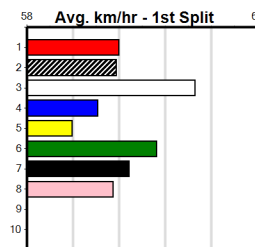

SPORTSBET MAKE IT A MULTI (300+RANK)

Distance: 400m, Race Type: Grade 7, Total Prizemoney: $1,530
1st: $1,000, 2nd: $320, 3rd: $160, 4th: $50

Watchdog Tips:

Bet:

Table header with columns: Form Box, Wgt, Dist, Track, Date, Time, BON, Margin, 1st/2nd (Time), PIR, Checked, Comment, WR, Split 1, S/P, Grade

RUNNING SINKER [7]
WBK Dog Nov-22 Sire: HOOKED ON SCOTCH Dam: NEBRASKA NELL
Owner(s): Team Sharp (SYN), L Sharp, D Sharp, M Sharp
Trainer: Dylan Sharp (Lara)
Winning Distances: < 300m (0) 300 - 399m (0) 400 - 499m (1) 500 - 599m (0) 600 - 699m (0) > 700m (0)
Winning Weights: 35.9(1)
Race results table with columns: Rank, Dog, Wgt, Dist, Track, Date, Time, BON, Margin, 1st/2nd (Time), PIR, Checked, Comment, WR, Split 1, S/P, Grade

Box History table for Running Sinker with columns: Bx, 1st, 2nd, 3rd, 4th, 5th, 6th, 7th, 8th and Prize Best Starts, Trk/Dts, APM

BART'S CHOICE [7]
BD Dog May-21 Sire: MY REDEEMER Dam: MIMSTAR
Owner(s): K Lloyd
Trainer: Elizabeth Lloyd (Anakie)
Winning Distances: < 300m (0) 300 - 399m (1) 400 - 499m (0) 500 - 599m (0) 600 - 699m (0) > 700m (0)
Winning Weights: 32.0(1)
Race results table with columns: Rank, Dog, Wgt, Dist, Track, Date, Time, BON, Margin, 1st/2nd (Time), PIR, Checked, Comment, WR, Split 1, S/P, Grade

Box History table for Bart's Choice with columns: Bx, 1st, 2nd, 3rd, 4th, 5th, 6th, 7th, 8th and Prize Best Starts, Trk/Dts, APM

SHARON'S LASS [7]
BD Bitch May-21 Sire: MY REDEEMER Dam: MIMSTAR
Owner(s): K Lloyd
Trainer: Marcus Lloyd (Anakie)
Winning Distances: < 300m (0) 300 - 399m (1) 400 - 499m (0) 500 - 599m (0) 600 - 699m (0) > 700m (0)
Winning Weights: 25.5(1)
Race results table with columns: Rank, Dog, Wgt, Dist, Track, Date, Time, BON, Margin, 1st/2nd (Time), PIR, Checked, Comment, WR, Split 1, S/P, Grade

Box History table for Sharon's Lass with columns: Bx, 1st, 2nd, 3rd, 4th, 5th, 6th, 7th, 8th and Prize Best Starts, Trk/Dts, APM

MAKE US DREAM [7]
BE Bitch Apr-22 Sire: MY REDEEMER Dam: LIVERPOOL FLYER
Owner(s): B Thurston
Trainer: Gregory Mcrae (Smythes Creek)
Winning Distances: < 300m (0) 300 - 399m (1) 400 - 499m (0) 500 - 599m (0) 600 - 699m (0) > 700m (0)
Winning Weights: 23.0(1)
Race results table with columns: Rank, Dog, Wgt, Dist, Track, Date, Time, BON, Margin, 1st/2nd (Time), PIR, Checked, Comment, WR, Split 1, S/P, Grade

Box History table for Make Us Dream with columns: Bx, 1st, 2nd, 3rd, 4th, 5th, 6th, 7th, 8th and Prize Best Starts, Trk/Dts, APM

SCOTCH NEAT [7]
BK Dog Mar-21 Sire: HOOKED ON SCOTCH Dam: MEPUNGA BONNIE
Owner(s): DIRTY RATS TWO (SYN), S Jack, S Burke
Trainer: Shane Jack (Dalmore)
Winning Distances: < 300m (0) 300 - 399m (0) 400 - 499m (1) 500 - 599m (0) 600 - 699m (0) > 700m (0)
Winning Weights: 33.1(1)
Race results table with columns: Rank, Dog, Wgt, Dist, Track, Date, Time, BON, Margin, 1st/2nd (Time), PIR, Checked, Comment, WR, Split 1, S/P, Grade

Box History table for Scotch Neat with columns: Bx, 1st, 2nd, 3rd, 4th, 5th, 6th, 7th, 8th and Prize Best Starts, Trk/Dts, APM