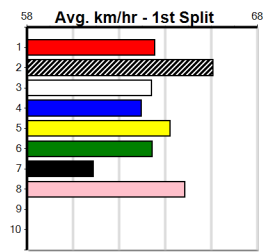

Geelong
12
6:15PM
(VIC time)

ONE MORE RACE TO GO (300+RANK)

Distance: 400m, Race Type: Grade 6, Total Prizemoney: $1,530
1st: $1,000, 2nd: $320, 3rd: $160, 4th: $50

Watchdog Tips: ☐ ☐ ☐ ☐ ☐

Bet:

1

PLATYPUS YAALA [6]
WBD Dog Nov-21 Sire: FERNANDO BALE Dam: NATTY ALLEN Trainer: Jason Wickham (Lara)
Owner(s): A Welsh
Winning Distances: < 300m (0) 300 - 399m (0) 400 - 499m (2) 500 - 599m (0) 600 - 699m (0) > 700m (0)
Winning Weights: 31.8(1) 33.1(1)

Box	1st	2nd	3rd	4th	5th	6th	7th	8th
1								
2	1		1			1		
3							1	
4		1			2			
5			1				1	
6				1	1	1		
7		1	1				1	2
8	1			1				

Prize Best Starts Trk/Dts APM: $3245.00, 22.92(2)-23/7/24, 19-2-2-3, 12-2-1-3, 1833

5th (6) 33.0 400 GEL R11 03-Aug-24 23.51 22.64 13.00 BLACKPOOL VIPER (22.64) S/75 . . . . . 8.94 $11.10 6G
6th (1) 33.3 450 BAL R4 18-Aug-24 26.26 25.68 6.00L DEPUTY FRED (25.86) S/334 . . . . . 6.71 $19.00 T3-6
7th (5) 32.8 400 GEL R11 03-Sep-24 23.24 22.31 6.50L FANCY KIAARN (22.81) M/67 . . . . . 8.79 $43.90 X67
7th (7) 33.0 350 HVL R4 06-Sep-24 19.96 19.01 11.00 RAGING STORM (19.24) M/8 . . . . . 6.87 $88.70 T3-6
3rd (7) 32.5 400 GEL R12 17-Sep-24 23.31 22.79 7.00L STIPULATED (22.84) S/52 . . . . . 8.93 $8.90 6G
2nd (7) 32.0 400 GEL R11 01-Oct-24 23.39 22.76 3.00L MAGGIE PARKER (23.19) S/34 . . . . . 8.68 $8.90 6G
3rd (5) 32.3 400 GEL R9 30-Oct-24 23.38 22.68 10.00 RUXTON SHINE (22.68) S/43 . . . . . 8.87 $49.90 6G
3rd (2) 32.2 400 GEL R11 05-Nov-24 23.47 22.46 8.00L BERT DEEDS (22.91) M/53 . . . . . 8.76 $4.50 6G

Last 3 wins NOT included above

1st (8) 31.8 400 GEL R1 14-May-24 23.18 22.84 1.25L SUDOKU NALA (23.27) S/51 . . . . . 8.61 $14.70 M
1st (2) 33.1 400 GEL R9 23-Jul-24 22.92 22.44 0.50L WISDOM BALE (22.95) M/21 . . . . . 8.63 $11.40 7

2

BEND YOUR EAR [6]
BK Dog Feb-22 Sire: FERNANDO BALE Dam: TIME TO TALK Trainer: Martin Galea (Sunshine North)
Owner(s): A Galea
Winning Distances: < 300m (0) 300 - 399m (0) 400 - 499m (2) 500 - 599m (0) 600 - 699m (0) > 700m (0)
Winning Weights: 32.7(1) 32.8(1)

Box	1st	2nd	3rd	4th	5th	6th	7th	8th
1		1	2					
2	1				2			1
3						1		
4								
5	1							
6		1	1		1		1	
7		1	1					1
8			2					

Prize Best Starts Trk/Dts APM: $6890.00, 22.67(5)-28/6/24, 18-2-3-6, 13-2-1-5, 2824

5th (2) 33.7 400 GEL R10 05-Jul-24 23.15 22.48 8.50L PUNCHY (22.58) Q/34 . . . . . SW W 8.51 $4.70 X67
7th (6) 33.4 400 GEL R4 12-Jul-24 23.15 22.51 7.00L SCOTLAND YARD (22.66) M/88 . . . . . 8.88 $14.40 X67
3rd (1) 33.2 400 GEL R9 19-Jul-24 22.86 22.49 5.50L ZIPPING CLOONEY (22.49) M/34 . . . . . 8.52 $6.30 RW
3rd (7) 33.0 400 GEL R9 26-Jul-24 23.09 22.39 6.00L HARAJUKU LASS (22.69) M/24 . . . . . 8.51 $3.10 X67
3rd (1) 32.8 400 GEL R10 27-Sep-24 22.85 22.22 2.25L IMPOSTER (22.70) M/33 . . . . . 8.47 $5.60 X67
3rd (6) 32.8 425 BEN R1 04-Oct-24 24.35 23.88 4.50L LIGHTNING RANGE (24.05) M/222 . . . . . 6.65 $4.30 X67
7th (2) 32.9 400 GEL R10 11-Oct-24 23.36 22.58 5.00L BURN AROUND (23.02) M/56 . . . . . 8.59 $3.50 X67
5th (2) 33.1 400 GEL R4 22-Oct-24 23.50 22.43 5.50L CHICKEN BURGER (23.11) M/65 . . . . . 8.78 $1.70 T3-6

Last 3 wins NOT included above

1st (2) 32.8 400 GEL R2 14-Jun-24 22.79 22.54 0.50L FABIO GIBLET (22.82) Q/12 . . . . . 8.41 $2.90 M
1st (5) 32.7 400 GEL R9 28-Jun-24 22.67 22.38 0.75L MISS MILLIE (22.71) M/22 . . . . . 8.37 $5.00 7