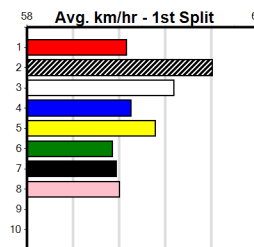

BEACHSIDE SECURITY (300+RANK)

Distance: 460m, Race Type: Grade 5, Total Prizemoney: $1,530
1st: $1,000, 2nd: $320, 3rd: $160, 4th: $50

Watchdog Tips:

Bet:

Form	Box	Wgt	Dist	Track	Date	Time	BON	Margin	1st/2nd (Time)	PIR	Checked	Comment	WR	Split 1	S/P	Grade

DROOPY'S BREW [5]

BE Dog Oct-21 Sire: DROOPYS MALDINI Dam: ONE STEP AHEAD Trainer: Craig Treherne (Lara)

Owner(s): J Beach
Winning Distances: < 300m (0) 300 - 399m (2) 400 - 499m (2) 500 - 599m (0) 600 - 699m (0) > 700m (0)
Winning Weights: 36.6(1) 37.0(1) 37.1(1) 37.2(1)

3rd (8)	36.0	425	BEN	R5	08-Jun-24	24.84	24.27	3.25L	LUCKY FERNANDO (24.62)	M/753	.	.	.	6.87	$5.00	5
8th (1)	35.3	450	BAL	R7	16-Jun-24	27.09	25.67	17.00	REDEEMER RUSLIE (25.94)	M/888	.	V14	.	7.15	$10.50	T3-5
5th (2)	36.9	400	GEL	R13	01-Oct-24	23.50	22.76	5.50L	URANA EXPRESS (23.12)	M/66	.	.	.	9.00	$3.50	5
8th (7)	36.7	390	WBL	R13	07-Oct-24	23.58	22.32	11.00	HARTLAND DUKE (22.84)	M/57	.	.	.	8.95	$8.50	5
3rd (1)	36.8	390	WBL	R4	14-Oct-24	23.06	22.43	3.25L	KOUTAKI (22.85)	M/75	.	.	.	9.38	$2.40	5
1st (8)	37.1	400	WGL	R10	24-Oct-24	23.12	22.95	7.00L	HURRICANE TAHLIA (23.59)	S/31	.	SW	.	8.69	$39.80	T3-RW
5th (5)	37.0	400	MTG	R5	27-Oct-24	23.98	22.81	6.00L	BELAIR BRAE (23.57)	M/57	.	.	.	11.41	$8.50	6
5th (4)	36.8	460	GEL	R6	05-Nov-24	26.66	25.92	6.50L	JETSON EXPRESS (26.24)	S/887	.	.	.	7.08	$17.80	5

Last 3 wins NOT included above

1st (8)	37.2	400	GEL	R9	19-Sep-23	22.75	22.43	2.75L	PICTOR SCION (22.94)	S/11	.	.	.	8.57	$3.80	M
1st (7)	37.0	350	HVL	R6	13-Dec-23	19.58	19.19	0.25L	STORM SENSATION (19.59)	M/4	.	.	.	6.75	$7.30	X67
1st (4)	36.6	350	HVL	R7	05-Jan-24	19.82	19.49	0.75L	PIRATE TAILS (19.87)	S/7	.	.	W	6.84	$2.10	T3-RW

Box History

Bx	1st	2nd	3rd	4th	5th	6th	7th	8th
1								1
2			1		3	1		
3							1	
4	1				1			
5			2		3	1	1	
6						1		
7	1	2						2
8	2	1	1		1			

Prize Best Starts Trk/Dts APM: $7055.00, 26.66(4)-5/11/24, 29-4-3-5, 1-0-0-0, 1946