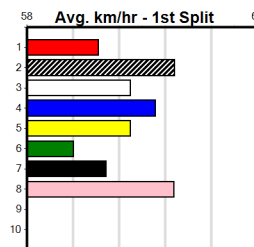

MERV JENNINGS SIGNS (300+RANK)

Distance: 460m, Race Type: Maiden, Total Prizemoney: $1,530
1st: $1,000, 2nd: $320, 3rd: $160, 4th: $50

Watchdog Tips:

Bet:

Form Box	Wgt	Dist	Track	Date	Time	BON	Margin	1st/2nd (Time)	PIR	Checked	Comment	WR	Split 1	S/P	Grade

1

LOSE MY NUMBER [M] Biks

BD Dog May-22 **Sire:** FERAL FRANKY **Dam:** PRINNY ARANDT **Trainer:** Max Zammit (Exford)

Owner(s): M Brealey

Winning Distances: < 300m (0) 300 - 399m (0) 400 - 499m (0) 500 - 599m (0) 600 - 699m (0) > 700m (0)

Winning Weights:

5th (3)	32.8	450	BAL	R2	16-Sep-24	26.21	25.34	6.00L MAX KANE (25.81)	S/555	6.83	$14.20	T3-M
2nd (2)	32.0	460	GEL	R2	24-Sep-24	26.34	25.77	3.00L ALBUS DUMBLEDORE	Q/222	6.78	$3.90	M
3rd (4)	32.1	450	SHP	R2	03-Oct-24	26.09	25.46	1.5L DARRA ROGUE (25.99)	S/433	7.11	$3.60	T3-M
4th (4)	32.3	460	WGL	R3	10-Oct-24	26.99	25.83	7.50L OPAL WHISPER (26.46)	S/544	6.90	$3.50	T3-M
3rd (8)	32.5	450	BAL	R9	14-Oct-24	26.05	25.41	9.50L UPSET SUNSET (25.41)	S/754	6.94	$11.20	T3-M
4th (6)	32.0	450	BAL	R1	23-Oct-24	26.81	24.99	20.00 KIWI KENJI (25.47)	S/443	6.84	$29.80	M
5th (6)	32.8	350	HVL	R2	28-Oct-24	20.29	19.60	4.25L TINY BIT SPOILT (20.01)	M/5	6.95	$3.70	M
6th (6)	32.7	450	BAL	R3	04-Nov-24	26.37	25.74	6.00L PAW NITRO (25.95)	M/685	6.94	$15.30	T3-M

Last 3 wins NOT included above

Box History

Bx	1st	2nd	3rd	4th	5th	6th	7th	8th
1		3						
2		1		1				
3					1	1		
4		1	2	2				
5								
6				2	1	1		
7								
8			1	1	1	2		

Prize Best $2930.00
Starts 26.34(2)-24/9/24
Trk/Dts 22-0-5-3
APM 1-0-1-0
1884

2

ZINZAN CHARLIE (NSW)[M]

BK Dog Feb-23 **Sire:** ZINZAN BROOKE **Dam:** PEBBLES CIAN **Trainer:** Derek Faulknall (Elphinstone)

Owner(s): D Faulknall

Winning Distances: < 300m (0) 300 - 399m (0) 400 - 499m (0) 500 - 599m (0) 600 - 699m (0) > 700m (0)

Winning Weights:

7th (8)	33.3	450	SHP	R1	14-Oct-24	26.44	25.13	9.50L LUCKY LISA (25.78)	S/667	6.88	$23.00	M
5th (7)	33.1	410	HOR	R1	05-Nov-24	23.95	22.93	5.50L BELLA BLOSSOM (23.57)	M/34	10.63	$18.30	MH

Last 3 wins NOT included above

Box History

Bx	1st	2nd	3rd	4th	5th	6th	7th	8th
1								
2								
3								
4								
5								
6								
7					1			
8								1

Prize Best $0.00
Starts FSH
Trk/Dts 2-0-0-0
APM 0-0-0-0
0