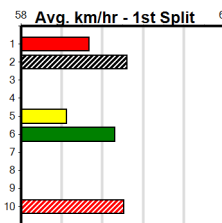

Distance	Grade	Avg. Time
390m	Mixed 4/5	22.16
390m	Grade 5	22.38
390m	Mixed 6/7	22.41
390m	Maiden	22.57
450m	S/E Heat	25.24
450m	Grade 5	25.60

Track Record:

Distance	Time	Greyhound	Date Set
390m	21.616	AUSSIE INFRARED	14-Feb-17
450m	24.663	DUTCH RIOT	28-Dec-23
650m	36.816	WEBLEC HAZE	09-Jan-21

Mobile Form Guide

Warrnambool

TRACK INFO
 Track Circumference: 421m
 Inside Top Turn: 29m
 Track Width: 67m
 Inside Home Turn: 35m

MACEY'S BISTRO

Distance: 390m, Race Type: Maiden, Total Prizemoney: \$2,535
1st: \$1,680, 2nd: \$520, 3rd: \$260, 4th: \$75