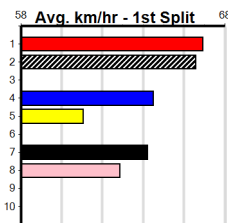

PADDY WANTS PATS WARRNAMBOOL DE

4

7:07PM

(VIC time)

Distance: 450m, Race Type: S/E Heat, Total Prizemoney: \$3,360
1st: \$2,250, 2nd: \$690, 3rd: \$345, 4th: \$75

Watchdog Tips:

0 0 0 0

Bet: