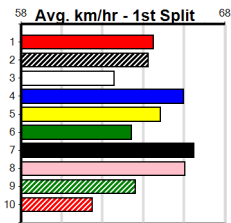

Distance: 390m, Race Type: Grade 5, Total Prizemoney: $2,925
1st: $1,950, 2nd: $600, 3rd: $300, 4th: $75

11

9:39PM

(VIC time)

Watchdog Tips: **0** **0** **0** **0** Bet: .