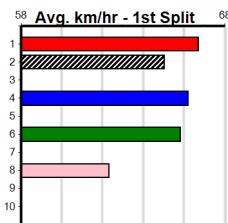

PADDY WANTS PATS WARRNAMBOOL DE

3

6:47PM

(VIC time)

Distance: 450m, Race Type: S/E Heat, Total Prizemoney: $3,360
1st: $2,250, 2nd: $690, 3rd: $345, 4th: $75

Watchdog Tips: **0 0 0 0** Bet: .