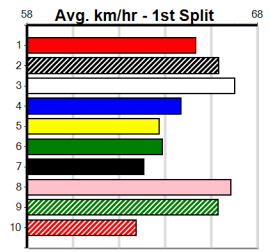

SPORTSBET EVERY DOG HAS ITS DAY

Distance: 390m, Race Type: Grade 5, Total Prizemoney: $2,925
1st: $1,950, 2nd: $600, 3rd: $300, 4th: $75

Watchdog Tips:

Bet:

Form Box Wgt Dist Track Date Time BON Margin 1st/2nd (Time) PIR Checked Comment W/R Split 1 S/P Grade

SAINT TAY [5]
BK Dog Mar-22 Sire: BERNARDO Dam: SAINT MADDIE
Owner(s): P Byrne
Winning Distances: < 300m (0) 300 - 399m (4) 400 - 499m (2) 500 - 599m (0) 600 - 699m (0) > 700m (0)
Winning Weights: 28.0(1) 28.4(1) 28.6(1) 28.7(2) 29.2(1)
4th (3) 28.8 450 WBL R6 14-Nov-24 25.75 25.07 5.50L CRACKERJACK TONK (25.38) M/555 . . . 6.79 $29.20 5
2nd (2) 28.7 390 WBL R13 21-Nov-24 22.23 21.81 2.00L TINKER CONALL (22.10) M/64 . . . 8.75 $5.80 5
2nd (2) 28.9 400 MTG R10 24-Nov-24 23.23 22.89 1.25L OLLIE DEEDS (23.14) $3.10 6
4th (2) 28.9 450 WBL R7 28-Nov-24 25.67 24.99 3.75L RIVIERA BALE (25.41) $8.10 5
6th (1) 28.4 450 WBL R6 04-Dec-24 25.66 24.92 4.25L XOEL BALE (25.38) M/666 . . . . 6.80 $30.00 5
2nd (2) 29.0 485 HOR R8 07-Dec-24 27.63 27.54 1.25L DONITA BALE (27.54) M/243 . . . . 6.79 $3.30 5
7th (7) 29.0 450 WBL R8 19-Dec-24 25.74 24.81 14.00 URIEL BALE (24.81) S/888 . . . . 7.03 $74.10 X45
7th (1) 28.8 485 HOR R8 23-Dec-24 28.03 27.02 15.00 URIEL BALE (27.02) M/686 . . . . 6.72 $56.50 X45
Last 3 wins NOT included above
1st (2) 28.7 450 WBL R8 01-Jul-24 25.69 25.65 4.00L EDI BALE (25.97) M/111 . . . . 6.74 $3.90 5
1st (2) 28.0 390 WBL R7 20-Aug-24 22.65 22.30 3.75L TWO HAT PAT (22.91) M/51 . . . . 8.86 $2.70 5
1st (2) 28.6 410 HOR R5 29-Oct-24 23.86 23.25 1.00L LOTHBROK GIRL (23.93) M/63 . . . . 10.95 $3.10 5

Trainer: Peter Byrne (Koroit)
Box History
Bx 1st 2nd 3rd 4th 5th 6th 7th 8th
1 1 1 1 1 1 1 1
2 4 3 2 2 1 1 1
3 1 1 1 1 1 1 1
4 2 2 1 1 1 1 1
5 2 1 1 1 1 1 1
6 1 1 1 1 1 1 1
7 1 1 1 1 2 2 1
8 1 1 2 2 1 2 1 1
Prize Best $11690.00
Starts 22.23(2)-21/11/24
Trk/Dts 40-6-6-5
APM 16-4-2-2 5921