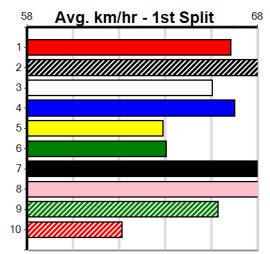

RSN GREY AREAS - WEDNESDAY & FRIDAY

Distance: 390m, Race Type: Mixed 4/5, Total Prizemoney: $3,360
1st: $2,250, 2nd: $690, 3rd: $345, 4th: $75

Watchdog Tips:

Bet:

Table with columns: Form Box, Wgt, Dist, Track, Date, Time, BON, Margin, 1st/2nd (Time), PIR, Checked, Comment, WR, Split 1, S/P, Grade

PAW GLORY (NSW)[5]
RF Dog Jul-22 Sire: FERNANDO BALE Dam: DYNA KELLY
Owner(s): A Gurry
Trainer: Andrea Gurry (Nhili)
Winning Distances: < 300m (0) 300 - 399m (2) 400 - 499m (3) 500 - 599m (0) 600 - 699m (0) > 700m (0)
Winning Weights: 29.7(1) 29.9(1) 31.2(1) 31.5(1) 32.1(1)
Box History table and Prize Best Starts table included.

MIKE ANGELO ZEAL [4]
BK Dog Jun-22 Sire: SUPERIOR PANAMA Dam: ZEAL SENSATION
Owner(s): Cabo Syndicate (SYN), R Montgomery, C Balaburova, D Delic, T Neceski
Trainer: Stephen Tabb (Lara)
Winning Distances: < 300m (0) 300 - 399m (10) 400 - 499m (0) 500 - 599m (0) 600 - 699m (0) > 700m (0)
Winning Weights: 31.3(1) 31.5(1) 31.6(1) 31.7(1) 31.8(1) 32.0(1) 32.1(2) 32.3(2)
Box History table and Prize Best Starts table included.

SPRING WATCH (SA)[5]
F Dog Oct-21 Sire: ASTON DEE BEE Dam: SPRING BLOOM
Owner(s): G Black
Trainer: Michael Gibbons (Lara)
Winning Distances: < 300m (0) 300 - 399m (6) 400 - 499m (5) 500 - 599m (0) 600 - 699m (0) > 700m (0)
Winning Weights: 32.6(1) 32.8(2) 33.1(1) 33.4(1) 33.7(1) 33.8(2) 34.2(1) 34.5(1) 34.8(1)
Box History table and Prize Best Starts table included.

ASTON CAYENNE [4]
BK Dog Mar-22 Sire: ASTON DEE BEE Dam: ASTON LOPEZ
Owner(s): R Borda
Trainer: Dustin Drew (Dennington)
Winning Distances: < 300m (0) 300 - 399m (4) 400 - 499m (5) 500 - 599m (0) 600 - 699m (0) > 700m (0)
Winning Weights: 33.9(2) 34.3(1) 34.4(1) 34.5(1) 34.7(1) 34.8(2) 35.0(1)
Box History table and Prize Best Starts table included.

SPRING BRUMBY (SA)[4]
F Dog Oct-21 Sire: ASTON DEE BEE Dam: SPRING BLOOM
Owner(s): G Black
Trainer: Michael Gibbons (Lara)
Winning Distances: < 300m (0) 300 - 399m (4) 400 - 499m (5) 500 - 599m (0) 600 - 699m (0) > 700m (0)
Winning Weights: 33.0(1) 33.5(1) 33.6(2) 33.8(1) 33.9(2) 34.2(2)
Box History table and Prize Best Starts table included.