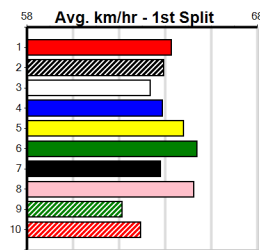

SPORTSBET WE LET THE DOGS OUT

Distance: 390m, Race Type: Grade 5, Total Prizemoney: $2,925
1st: $1,950, 2nd: $600, 3rd: $300, 4th: $75

Watchdog Tips:

Bet:

Form Box Wgt Dist Track Date Time BON Margin 1st/2nd (Time) PIR Checked Comment WR Split 1 S/P Grade

MISCHIEF MATE [5]
BKW Dog Jul-22 Sire: BEAST UNLEASHED Dam: MEPUNGA FAME
Owner(s): D Keane
Trainer: Danielle Keane (Koroit)
Winning Distances: < 300m (0) 300 - 399m (3) 400 - 499m (0) 500 - 599m (0) 600 - 699m (0) > 700m (0)
Winning Weights: 33.6(1) 33.8(1) 35.0(1)
Box History table and Prize Best Starts table included.

GROVER BALE (NSW)[5]
RBD Dog Mar-22 Sire: FERNANDO BALE Dam: IDRIA BALE
Owner(s): L Harris
Trainer: Luke Harris (Devon Meadows)
Winning Distances: < 300m (0) 300 - 399m (2) 400 - 499m (3) 500 - 599m (0) 600 - 699m (0) > 700m (0)
Winning Weights: 30.3(1) 30.7(1) 31.1(1) 31.5(1) 32.1(1)
Box History table and Prize Best Starts table included.

NOLAN BALE (NSW)[5]
WBK Dog Oct-21 Sire: NEED MY MONEYNOW Dam: DYNA GERTIE
Owner(s): L Harris
Trainer: Tammy Kennedy-harris (Devon M)
Winning Distances: < 300m (0) 300 - 399m (6) 400 - 499m (0) 500 - 599m (0) 600 - 699m (0) > 700m (0)
Winning Weights: 29.5(1) 30.1(1) 30.2(1) 30.8(1) 31.6(1) 31.8(1)
Box History table and Prize Best Starts table included.

INTEX BALE (NSW)[5]
BK Bitch Nov-21 Sire: DYNA VILLA Dam: HADEEL BALE
Owner(s): L Harris
Trainer: Luke Harris (Devon Meadows)
Winning Distances: < 300m (0) 300 - 399m (1) 400 - 499m (7) 500 - 599m (0) 600 - 699m (0) > 700m (0)
Winning Weights: 27.5(1) 27.6(3) 27.7(2) 28.0(1) 28.1(1)
Box History table and Prize Best Starts table included.

FIERY DUEL [5]
F Dog Mar-21 Sire: FERNANDO BALE Dam: IT'S A JEWEL
Owner(s): G Black
Trainer: Anita Gibbons (Lara)
Winning Distances: < 300m (0) 300 - 399m (5) 400 - 499m (1) 500 - 599m (0) 600 - 699m (0) > 700m (0)
Winning Weights: 30.5(1) 30.7(2) 30.8(1) 30.9(1) 31.2(1)
Box History table and Prize Best Starts table included.