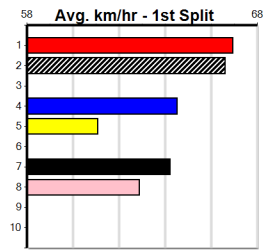

Box History

4

7:07PM

(VIC time)

Distance: 450m, Race Type: S/E Heat, Total Prizemoney: \$3,360
1st: \$2,250, 2nd: \$690, 3rd: \$345, 4th: \$75

Watchdog Tips:

Bet:

Table header with columns: Form Box, Wgt, Dist, Track, Date, Time, BON, Margin, 1st/2nd (Time), PIR, Checked, Comment, WR, Split 1, S/P, Grade