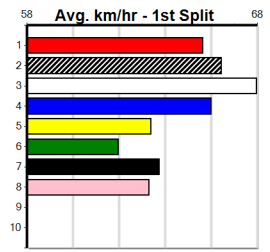

6

7

8

9

10

Distance: 450m, Race Type: S/E Heat, Total Prizemoney: \$3,360
1st: \$2,250, 2nd: \$690, 3rd: \$345, 4th: \$75

Watchdog Tips: [] [] [] [] Bet: []

Table with columns: Form Box, Wgt, Dist, Track, Date, Time, BON, Margin, 1st/2nd (Time), PIR, Checked, Comment, WR, Split 1, S/P, Grade