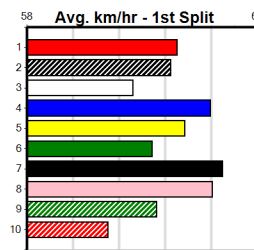

6

7

8

9

10

CASSIGN DESIGN

Distance: 390m, Race Type: Grade 5, Total Prizemoney: \$2,925
1st: \$1,950, 2nd: \$600, 3rd: \$300, 4th: \$75

Watchdog Tips: