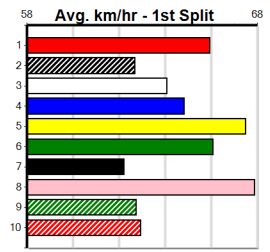

EDWARDS ELECTRICAL

Distance: 390m, Race Type: Grade 5, Total Prizemoney: $2,925
1st: $1,950, 2nd: $600, 3rd: $300, 4th: $75

Watchdog Tips:

Bet:

Table with columns: Form Box, Wgt, Dist, Track, Date, Time, BON, Margin, 1st/2nd (Time), PIR, Checked, Comment, WR, Split 1, S/P, Grade

ZIPPING MUFASA (NSW)[5]
Owner(s): Hallinan Hallinan (SYN), M Hallinan, F Hallinan
Trainer: Robert Camilleri (Lara)
Box History table and Prize Best Starts table included.

KALUNA CHAOS (SA)[5]
Owner(s): D Pace
Trainer: Donna Pace (Scarsdale)
Box History table and Prize Best Starts table included.

ZERO MONSTER [5]
Owner(s): DAILLY GREYHOUND FARMS (SYN), G Dailly, T Dailly
Trainer: Luke Harris (Devon Meadows)
Box History table and Prize Best Starts table included.

PAW PAVLOV (NSW)[5]
Owner(s): B Wheeler
Trainer: Robert Camilleri (Lara)
Box History table and Prize Best Starts table included.

MATTY BOY [5]
Owner(s): D Keane
Trainer: Mark Keane (Koroit)
Box History table and Prize Best Starts table included.

1

2

3

4

5