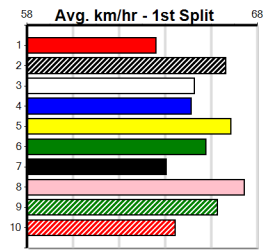

Distance: 450m, Race Type: Grade 5, Total Prizemoney: $2,925
1st: $1,950, 2nd: $600, 3rd: $300, 4th: $75

Watchdog Tips:

Bet:

Form Box Wgt Dist Track Date Time BON Margin 1st/2nd (Time) PIR Checked Comment W/R Split 1 S/P Grade

ZIVA BALE (NSW)[5]
BEBD Bitch Feb-22 Sire: FERNANDO BALE Dam: HADARAH BALE
Owner(s): R Weightman
Winning Distances: < 300m (0) 300 - 399m (2) 400 - 499m (3) 500 - 599m (0) 600 - 699m (0) > 700m (0)
Winning Weights: 26.2(1) 26.8(1) 27.0(2) 27.1(1)
2nd (5) 26.3 400 GEL R10 15-Oct-24 22.83 22.45 0.25L COLOURFUL MAGIC (22.82) M/12 . . . 8.39 $14.20 X67
5th (4) 26.7 390 BAL R14 24-Oct-24 22.62 22.08 8.00L MAKE THE CUT (22.08) M/67 . . . 8.68 $8.30 X67
1st (2) 27.1 425 BEN R4 04-Nov-24 24.00 23.81 2.00L TALK BACKS BACK (24.13) M/111 . . . SW . 6.59 $1.70 T3-6
2nd (7) 27.2 390 BAL R12 13-Nov-24 22.50 22.11 1.75L NATALIE BALE (22.38) M/44 . . . . 8.60 $18.80 5
8th (3) 27.2 410 HOR R10 19-Nov-24 24.00 23.16 11.00 HE'S GOT SWAG (23.30) M/88 . . . . 11.05 $12.50 5
1st (3) 27.0 400 GEL R11 26-Nov-24 22.60 22.58 2.50L JUDY'S REDEEMER (22.77) M/21 . . . . 8.38 $2.70 5
1st (1) 26.8 425 BEN R12 06-Dec-24 24.25 23.79 1.5L SPRING AMMO (24.34) Q/222 . . . . 6.69 $3.80 5
8th (4) 27.2 450 BAL R6 18-Dec-24 25.91 25.10 9.50L REPRESENT (25.27) M/456 . . . W 6.63 $53.10 5
Last 3 wins NOT included above
1st (6) 26.2 350 TRA R4 26-Feb-24 20.01 19.99 4.75L RANGER'S GIRL (20.32) M/21 . . . SW . 6.72 $2.40 M
1st (2) 27.0 390 BAL R9 15-Mar-24 22.08 22.08 6.50L REDEEMER BELLE (22.52) Q/11 . . . . 8.39 $2.40 7

1

Box History
Bx 1st 2nd 3rd 4th 5th 6th 7th 8th
1 1 2 1
2 2 1 1
3 1 1 1 1
4 1 1 1 1
5 2 1 1
6 1 1 1
7 1 1 1
8
Prize Best Starts Trk/Dts APM $8035.00 FSTD 20-5-5-0 0-0-0-0 5032

NIMBLE TOMMY [5]
BE Dog Apr-22 Sire: TOMMY SHELBY Dam: MEPUNGA REMI
Owner(s): M Bloom
Winning Distances: < 300m (0) 300 - 399m (2) 400 - 499m (10) 500 - 599m (0) 600 - 699m (0) > 700m (0)
Winning Weights: 29.5(1) 29.6(1) 30.1(1) 30.2(1) 30.3(1) 30.5(2) 30.6(2) 30.7(1) 31.0(1) 31.3(1)
1st (5) 30.5 400 GEL R5 15-Oct-24 22.45 22.45 5.00L WALTER WALRUS (22.80) M/11 . . . W 8.32 $2.80 X45
1st (7) 30.2 450 BAL R12 23-Oct-24 25.36 24.99 1.5L SIR VALENTINO (25.47) Q/111 . . . . 6.57 $3.10 5
8th (3) 30.2 450 BAL R8 30-Oct-24 26.04 25.27 12.00 VERDI (25.27) Q/358 . . . . 6.55 $37.50 X45
7th (6) 30.2 450 BAL R8 06-Nov-24 25.73 25.30 5.50L FERNANDO PHIL (25.36) M/457 . . . W 6.62 $80.10 X45
4th (1) 30.3 450 WBL R8 14-Nov-24 25.65 25.07 8.50L JETSTREAM ICON (25.07) M/243 . . . . 6.56 $14.20 X45
4th (2) 30.2 450 WBL R8 21-Nov-24 25.59 25.19 5.50L NO RESTRICTIONS (25.21) Q/334 . . . . 6.55 $11.40 X45
5th (4) 30.9 400 GEL R9 06-Dec-24 23.26 22.31 14.00 ZODIAC BALE (22.31) M/76 . . . VO W 9.01 $9.40 X34
1st (1) 30.7 390 WBL R12 19-Dec-24 22.04 21.82 4.50L MINI MILKY (22.35) Q/21 . . . . 8.55 $1.60 5
Last 3 wins NOT included above
1st (6) 31.3 460 GEL R12 07-Jun-24 25.82 25.62 2.50L LEONI BALE (25.97) M/111 . . . SW . 6.51 $2.30 X45
1st (1) 31.0 450 WBL R6 27-Jun-24 25.47 25.24 5.00L GRAY ELLIOT (25.81) Q/111 . . . . 6.63 $3.80 5
1st (1) 30.5 400 GEL R12 28-Sep-24 22.63 22.46 2.50L GEANI BALE (22.80) M/21 . . . SW W 8.40 $1.90 5

2