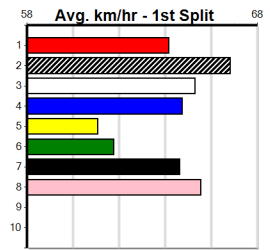

Distance: 390m, Race Type: Mixed 6/7, Total Prizemoney: $2,925
1st: $1,950, 2nd: $600, 3rd: $300, 4th: $75

Watchdog Tips:

Bet:

Table with columns: Form Box, Wgt, Dist, Track, Date, Time, BON, Margin, 1st/2nd (Time), PIR, Checked, Comment, WR, Split 1, S/P, Grade

SILENT WHISPER [6]
BK Bitch Mar-22 Sire: MY REDEEMER Dam: HEADSPACE
Owner(s): I Hopper
Trainer: Ian Hopper (Werribee)
Winning Distances: < 300m (0) 300 - 399m (0) 400 - 499m (2) 500 - 599m (0) 600 - 699m (0) > 700m (0)
Winning Weights: 24.3(1) 24.4(1)
Box History table and Prize Best Starts Trk/Dts APM

SHAKE THE DUST [7]
BK Dog Feb-23 Sire: BEAST UNLEASHED Dam: MADE ME BLIND
Owner(s): SPARKLE AND FADE (SYN), J Paraskevas, A Paraskevas
Trainer: Andrew Paraskevas (Pearcedale)
Winning Distances: < 300m (0) 300 - 399m (1) 400 - 499m (0) 500 - 599m (0) 600 - 699m (0) > 700m (0)
Winning Weights: 32.6(1)
Box History table and Prize Best Starts Trk/Dts APM

TAKE NOTICE [6]
BD Dog Jan-23 Sire: ASTON DEE BEE Dam: UPTOWN TRIXIE
Owner(s): J Hopper
Trainer: Julie-anne Hopper (Werribee)
Winning Distances: < 300m (0) 300 - 399m (1) 400 - 499m (1) 500 - 599m (0) 600 - 699m (0) > 700m (0)
Winning Weights: 31.0(1) 31.4(1)
Box History table and Prize Best Starts Trk/Dts APM

PAW QUANDA (NSW)[7]
BD Bitch Feb-23 Sire: JACKSLITTLETHING Dam: IDRIA BALE
Owner(s): B Wheeler
Trainer: Robert Camilleri (Lara)
Winning Distances: < 300m (0) 300 - 399m (1) 400 - 499m (0) 500 - 599m (0) 600 - 699m (0) > 700m (0)
Winning Weights: 27.1(1)
Box History table and Prize Best Starts Trk/Dts APM

DECODED [7]
BK Dog Apr-22 Sire: BEAST UNLEASHED Dam: ZIPPING FREEMAN
Owner(s): G Collins
Trainer: Margery Quick (Haddon)
Winning Distances: < 300m (0) 300 - 399m (1) 400 - 499m (0) 500 - 599m (0) 600 - 699m (0) > 700m (0)
Winning Weights: 33.9(1)
Box History table and Prize Best Starts Trk/Dts APM

1

2

3

4

5