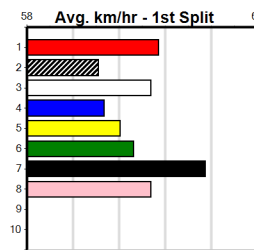

GEELONG PRINTING (300+RANK)

Distance: 460m, Race Type: Mixed 6/7, Total Prizemoney: $1,530
1st: $1,000, 2nd: $320, 3rd: $160, 4th: $50

VERY SNEAKY (4) was never headed two runs back in his top 25.37 Ballarat win and he looks suited in this event. BIG BOY COOPER (5) is better than his form indicates and he can charge to the line. JAZZY HOPE (2) is showing some promise.

Watchdog Tips: **4** **5** **2** **6** **Bet:** **Trifecta 4/2,5,6/2,5,6,7 ($10 - 111.11%)**

1

CHARLI MARLEY [6] **Placed in only two of six here, prefer to watch** **$10.00**

BK Bitch Jul-22 Sire: SH AVATAR Dam: FAIRYTALE WISH
Owner(s): C Capuano
Winning Distances: < 300m (0) 300 - 399m (0) 400 - 499m (1) 500 - 599m (1) 600 - 699m (0) > 700m (0)
Winning Weights: 26.3(1) 26.4(1)

Run	Pos	Dist	Track	Date	Time	BOB	Margin	1st/2nd (Time)	PIR	Checked	Comment	WR	Split 1	S/P	Grade
5th	(5)	26.4	520	GEL	R9	27-Sep-24	31.10	30.13	14.00	PSYCHO BUDDY (30.13)	M/4445				5.67 $6.70 RW
4th	(6)	26.7	410	HOR	R10	08-Oct-24	23.57	23.26	2.25L	IS HE LUCKY (23.43)	M/32				10.47 $31.10 6G
3rd	(2)	26.9	460	GEL	R7	15-Oct-24	26.34	25.90	6.50L	PAW SAMUEL (25.90)	M/333				6.77 $8.70 6G
6th	(3)	27.1	525	MEA	R3	19-Oct-24	31.42	29.71	19.00	SUNSET WISP (30.12)	M/6566				5.33 $42.60 X67
7th	(7)	26.8	410	HOR	R10	09-Nov-24	24.01	22.98	12.00	ENZOLA (23.24)	S/77				10.81 $44.70 6G
2nd	(2)	26.8	450	WBL	R7	25-Nov-24	25.93	25.83	1.25L	HOOKED ON YUKI (25.84)	S/332				6.84 $3.70 X67
5th	(1)	27.0	350	HVL	R7	29-Nov-24	19.90	19.46	2.75L	ALL ON MERRETT (19.72)	S/3				6.70 $10.70 T3-RW
5th	(2)	27.0	460	GEL	R9	05-Dec-24	26.32	25.51	7.00L	GRAVY GIRL (25.87)	M/334				6.77 $24.60 RW

Last 3 wins NOT included above

1st	(2)	26.3	400	GEL	R1	07-May-24	23.08	22.58	5.00L	LITERALLY (23.43)	Q/11				8.49 $4.40 M
1st	(2)	26.4	595	SAP	R4	22-Jul-24	35.25	34.51	1.00L	LADY MONTANA (35.31)	M/1111				9.37 $2.20 RW

Box History

Bx	1st	2nd	3rd	4th	5th	6th	7th	8th
1		2	1		1			
2	2	1	2		1			
3						2		
4				1		1		
5					1	1		1
6				4	1			
7							2	
8				1	2	1		

Prize Best Starts Trk/Dts APM: $5795.00, 26.27(1)-3/8/24, 28-2-3-3, 6-0-1-1, 2387

Trainer: Chloe Dew (Anakie)

2

JAZZY HOPE [7] **Solidly placed two runs back, can threaten** **$6.50**

BK Bitch Apr-23 Sire: ASTON KIMETTO Dam: QUEEN AMAROK
Owner(s): C Attard
Winning Distances: < 300m (0) 300 - 399m (0) 400 - 499m (1) 500 - 599m (0) 600 - 699m (0) > 700m (0)
Winning Weights: 28.5(1)

Run	Pos	Dist	Track	Date	Time	BOB	Margin	1st/2nd (Time)	PIR	Checked	Comment	WR	Split 1	S/P	Grade
5=	(4)	28.5	390	WBL	R1	03-Oct-24	22.95	21.93	9.00L	SOMETHING GOOD (22.35)	S/76				9.24 $3.70 M
3rd	(5)	28.6	390	BAL	R1	16-Oct-24	22.70	21.97	5.50L	CHEEKY DEED (22.33)	M/33				8.85 $6.10 M
3rd	(8)	29.0	400	GEL	R1	21-Oct-24	23.10	22.57	3.5L	MISS GEORGIE LEE (22.87)	S/53				8.76 $2.20 M
1st	(1)	28.5	425	BEN	R1	26-Oct-24	24.42	24.08	0.75L	GUMTREE HILL (24.47)	M/443				6.82 $2.60 M
5th	(4)	28.5	390	BAL	R2	20-Nov-24	22.50	21.84	6.50L	BETTER LIGHT UP (22.06)	M/55				8.65 $30.70 RW
3rd	(6)	28.9	460	GEL	R9	26-Nov-24	26.10	25.91	2.00L	CLONCURRY GOLD (25.97)	M/233				6.71 $2.00 7
4th	(6)	28.4	460	GEL	R4	30-Nov-24	26.27	25.87	4.25L	DIFFERENT HERE (25.98)	Q/224				6.78 $6.80 7

Last 3 wins NOT included above

Box History

Bx	1st	2nd	3rd	4th	5th	6th	7th	8th
1	1							
2								
3								
4					2			
5			1					
6			1	1				
7								
8			1					

Prize Best Starts Trk/Dts APM: $1630.00, 26.10(6)-26/11/24, 7-1-0-3, 2-0-0-1, 1346

Trainer: Michelle Mallia (Avalon)