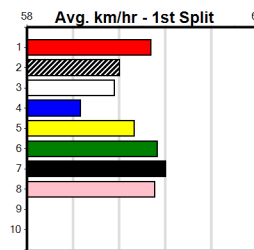

THE MELTSHOP BOY'S (300+RANK)

Distance: 400m, Race Type: Grade 6, Total Prizemoney: $1,530
1st: $1,000, 2nd: $320, 3rd: $160, 4th: $50

NAILED IT (2) showed a return to form when placed here last time and she can go one better this time. DAPHNEE'S GOLD (3) trialled solidly here recently and she will be strong in the run to the line. ORYX (4) just needs luck in running.

Watchdog Tips: **2** **3** **4** **7** **Bet:** **Box Trifecta 2,3,4,7 ($10 for 41.67%)**

1

GO GIZMO GO [6] **Hit or miss early, can push wide, too risky** **$9.00**

BK Bitch Jun-21 Sire: GET IT GIZMO Dam: ZIPPING LYRIC Trainer: Kenneth Howat (Plumpton)

Owner(s): K Howat
Winning Distances: < 300m (0) 300 - 399m (0) 400 - 499m (2) 500 - 599m (0) 600 - 699m (0) > 700m (0)

Winning Weights: 24.6(1) 25.6(1)

Rank	Sex	Age	Wgt	Dist	Track	Date	Time	BON	Margin	1st/2nd (Time)	PIR	Checked	Comment	WR	Split 1	S/P	Grade
8th	(3)	25.3	450	BAL	R8	23-Aug-24	26.67	25.41	19.00	PERFECT ACE (25.41)	M/568	.	.	.	6.74	$54.60	6G
6th	(7)	25.2	400	GEL	R10	31-Aug-24	23.77	22.30	13.00	ALL TALKER (22.86)	M/66	.	.	.	8.92	$66.50	6G
7th	(6)	25.9	450	SHP	R7	12-Sep-24	27.08	25.54	23.00	GREYSYND LARRY (25.54)	Q/267	.	V14	.	6.76	$33.90	X67
7th	(3)	25.2	390	BAL	R10	17-Oct-24	23.28	22.15	13.00	ASTON WARRIOR (22.40)	Q/66	.	.	.	8.83	$100.10	T3-6
8th	(2)	24.7	450	SHP	R5	16-Nov-24	26.41	25.20	18.00	ASTON PERK (25.20)	M/588	.	.	.	6.86	$59.20	X67
7th	(4)	24.8	350	HVL	R5	20-Nov-24	20.34	19.40	9.00	JAZZ HANDS (19.71)	M/6	.	.	.	6.81	$28.60	6G
2nd	(4)	24.5	390	SHP	R12	28-Nov-24	23.15	22.30	2.75L	SLINGSHOT PENNY (22.96)	M/74	.	.	.	9.03	$21.00	6G
5th	(7)	24.8	400	GEL	R12	05-Dec-24	23.12	22.56	3.75L	BRILEY RIOT (22.86)	M/44	.	.	.	8.58	$58.10	6G

Last 3 wins NOT included above

1st	(8)	25.6	400	GEL	R2	11-Jul-23	23.37	22.64	0.50L	SQUIGGLY SAM (23.40)	M/11	.	.	.	8.66	$9.80	M
1st	(4)	24.6	400	GEL	R9	07-May-24	22.85	22.58	0.75L	DAPHNEE'S GOLD (22.89)	Q/11	.	SW	.	8.42	$31.20	7

Box History

Bx	1st	2nd	3rd	4th	5th	6th	7th	8th
1								
2		4						
3				7	1			1 2
4	1	1		2	1	1	1	
5		1	1	1	1			
6				1	1	1	2	
7		2	1	1	1	1		1
8	1	2	1	3	3	2	3	

Prize Best Starts Trk/Dts APM: $6950.00, 22.85(4)-7/5/24, 60-2-10-3, 40-2-9-3, 820