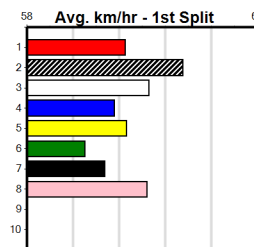

ONE MORE RACE TO GO (300+RANK)

Distance: 400m, Race Type: Grade 5, Total Prizemoney: $1,530
1st: $1,000, 2nd: $320, 3rd: $160, 4th: $50

BELLE EXTRA (6) was a cracking 25.44 Ballarat winner and he can make every post a winner again. LATIN RHYTHM (1) was never headed three runs back at Bendigo and she should be prominent throughout. BERN'S BANJO (4) just needs room early

Watchdog Tips: 6 1 4 3 Bet: Win 6

LATIN RHYTHM [5] Never headed three runs back, well drawn, danger $3.60
Owner(s): C Knott
Winning Distances: < 300m (0) 300 - 399m (2) 400 - 499m (3) 500 - 599m (0) 600 - 699m (0) > 700m (0)
Box History table and Prize Best Starts table included.

GEORGIE BALE (NSW)[5] Poor strike rate here, slow early, prefer to watch $16.00
Owner(s): L Harris
Winning Distances: < 300m (0) 300 - 399m (3) 400 - 499m (11) 500 - 599m (0) 600 - 699m (0) > 700m (0)
Box History table and Prize Best Starts table included.

MAC CRUZ [5] Resuming, trialled well here recently, respect $8.00
Owner(s): J Wickham
Winning Distances: < 300m (0) 300 - 399m (5) 400 - 499m (1) 500 - 599m (0) 600 - 699m (0) > 700m (0)
Box History table and Prize Best Starts table included.

BERN'S BANJO (NSW)[5] No luck of late, good turn of foot, can threaten $6.50
Owner(s): S Cassar
Winning Distances: < 300m (0) 300 - 399m (3) 400 - 499m (3) 500 - 599m (0) 600 - 699m (0) > 700m (0)
Box History table and Prize Best Starts table included.

FOXY ROXY [5] *** SCRATCHED *** $5.00
Owner(s): C Capuano
Winning Distances: < 300m (0) 300 - 399m (0) 400 - 499m (4) 500 - 599m (1) 600 - 699m (0) > 700m (0)
Box History table and Prize Best Starts table included.