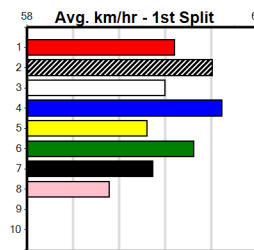

MERV JENNINGS SIGNS (300+RANK)

Distance: 400m, Race Type: Grade 5, Total Prizemoney: $1,530
1st: $1,000, 2nd: $320, 3rd: $160, 4th: $50

OUR ELLIE (4) was never headed in her handy 23.03 Warragul win and she will prove hard to reel in again. AUSSIE BRONZE (8) has a good record from wide draws and she will be strong in the run home. NOLAN BALE (7) just needs luck early on.

Watchdog Tips: **4** **8** **7** **1** **Bet:** Box Quinella 4,7,8 ($10 for 333.33%)

1

CANYA IGNITE (NSW)[5] **Hit or miss early, good early, must keep safe** **$5.00**
BK Dog Aug-22 **Sire: GOOD ODDS HARADA Dam: ZIPPING SPRING** **Trainer: Rita Gatt (Bannockburn)**
Owner(s): R Gatt
Winning Distances: < 300m (0) 300 - 399m (3) 400 - 499m (0) 500 - 599m (0) 600 - 699m (0) > 700m (0)
Winning Weights: 35.5(1) 35.9(1) 36.2(1)

1st	2nd	3rd	4th	5th	6th	7th	8th
1st (8) 36.2 390 BAL R9 07-Oct-24 22.78 22.52 3.5L COUNTY TYRONE (23.01) M/11 . . . . . 8.42 $3.60 T3-7							
3rd (6) 36.2 390 BAL R12 14-Oct-24 22.71 22.18 6.00L BINGO DASH (22.31) S/53 . . . . . 8.65 $3.90 T3-6							
5th (1) 36.2 390 BAL R10 17-Oct-24 23.22 22.15 12.00L ASTON WARRIOR (22.40) M/25 . . . . . 8.64 $3.70 T3-6							
1st (6) 35.9 350 HVL R5 01-Nov-24 19.79 19.69 2.50L NORBIT (19.95) M/1 . . . SW . . . 6.59 $2.20 T3-6							
8th (3) 36.0 390 BAL R12 11-Nov-24 23.51 22.11 18.00L PLUTOCRACY (22.31) M/78 . . . V5 . . . 8.68 $11.90 T3-5							
7th (1) 35.8 390 BAL R12 25-Nov-24 22.78 22.22 7.00L ARGYLE EMMA (22.30) M/55 . . . . . 8.55 $24.00 T3-5							
2nd (2) 35.4 350 HVL R7 02-Dec-24 19.61 19.32 1.25L SWEET ALESSIA (19.53) S/6 . . . SW . . . 6.65 $3.80 5							
3rd (2) 35.4 350 HVL R8 06-Dec-24 19.52 19.36 2.50L SWEET NUGGET (19.36) M/3 . . . . . 6.62 $2.60 T3-5							

Last 3 wins NOT included above

1st	2nd	3rd	4th	5th	6th	7th	8th
1st (6) 35.5 350 HVL R2 26-Aug-24 19.72 19.33 4.75L TRIANGLES TONY (20.05) M/3 . . . SW . . . 6.63 $1.20 T3-M							

Box History

Bx	1st	2nd	3rd	4th	5th	6th	7th	8th
1				1	1			
2		1	1		1			
3							1	1
4								
5								
6	2		2					
7								
8	1							

Prize Best Starts Trk/Dts APM
$3950.00
23.19(1)-3/9/24
14-3-1-3
1-0-0-0
2782