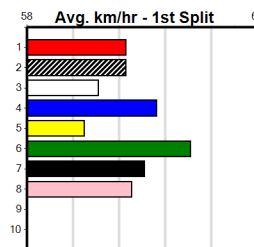

THE BECKLEY CENTRE GEELONG (300+RANK)

Distance: 400m, Race Type: Maiden, Total Prizemoney: $1,530
1st: $1,000, 2nd: $320, 3rd: $160, 4th: $50

BLUE SKYLARK (4) has been placed in two of three to date and she can assume control soon after box rise. SELL YOUR SOUL (5) showed improvement last time and he will get a nice cart across early on. PAW MAVEN (1) is drawn to get the breaks

Watchdog Tips: **4** **5** **1** **6** **Bet:** **Win 4**

1

PAW MAVEN (NSW)[M] Resuming, has the good draw, can threaten **$3.60**
BK Dog Jan-23 Sire: BERNARDO Dam: DYNA GARNER Trainer: Mark Delbridge (Balliang)

Owner(s): B Wheeler
Winning Distances: < 300m (0) 300 - 399m (0) 400 - 499m (0) 500 - 599m (0) 600 - 699m (0) > 700m (0)

Winning Weights:

Pl	Box	Wgt	Dist	Track	Date	Time	BOB	Margin	1st/2nd (Time)	PIR	Checked	Comment	WR	Split 1	S/P	Grade
6th	(1)	30.7	450	BAL	R1	07-Aug-24	26.31	25.38	9.00L PAW JUDAS (25.71)	S/433	.	.	.	6.86	$2.80	M
3rd	(3)	30.7	435	SLE	R2	11-Aug-24	25.32	24.42	5.50L PAUA OF TESSA (24.95)	S/543	.	.	.	5.49	$3.80	M
7th	(4)	30.5	525	MEP	R3	14-Aug-24	31.65	29.83	8.00L PAW PETROV (31.10)	S/6777	.	.	.	5.30	$14.60	MH
6th	(6)	30.4	450	SHP	R2	19-Aug-24	26.08	24.90	12.00 SOLO MAN (25.25)	M/655	.	.	.	6.79	$29.50	M
2nd	(1)	30.7	450	BAL	R4	23-Aug-24	25.93	25.41	1.75L BLACK EMU (25.82)	M/342	.	.	.	6.82	$4.40	M
6th	(2)	30.6	425	BEN	R1	30-Aug-24	25.18	23.73	11.00 PAW XENA (24.45)	M/686	.	.	.	6.83	$2.30	M
3rd	(8)	30.5	410	HOR	R2	03-Sep-24	24.44	23.05	2.25L NUTLEY BOY (24.30)	M/11	.	V5	.	10.58	$6.50	M
ST	(-)	31.6	400	GEL	.	03-Dec-24	23.02	.	1.5L Trial Cleared	M/22	.	2of6	.	.	.	ST

Last 3 wins NOT included above

Box History

Box	1st	2nd	3rd	4th	5th	6th	7th	8th
1		1						
2								
3			2					
4								1
5				1				
6						1		
7				1				
8			1					

Prize Best $1450.00
Starts 23.30(5)-19/7/24
Trk/Dts 10-0-1-3
APM 1-0-0-0 788

2

HANNA'S AVATAR [M] Can miss the kick, may find bother, next time **$16.00**
BK Bitch Mar-23 Sire: MY REDEEMER Dam: AVATAR MINTY Trainer: Kate Gorman (Tanjil South)

Owner(s): Geisler Family (SYN), G Geisler, H Geisler
Winning Distances: < 300m (0) 300 - 399m (0) 400 - 499m (0) 500 - 599m (0) 600 - 699m (0) > 700m (0)

Winning Weights:

Pl	Box	Wgt	Dist	Track	Date	Time	BOB	Margin	1st/2nd (Time)	PIR	Checked	Comment	WR	Split 1	S/P	Grade
4th	(5)	28.0	400	WGL	R1	08-Nov-24	23.34	22.38	9.50L WILD ZAG (22.69)	S/33	.	.	.	8.57	$26.00	M
2nd	(1)	27.0	390	BAL	R2	21-Nov-24	22.88	21.93	6.00L TINY FOX (22.46)	M/42	.	.	.	8.71	$3.30	M
6th	(8)	27.3	435	SLE	R4	27-Nov-24	25.40	24.44	13.00 DERMOTT ROSE (24.50)	S/666	.	.	.	5.48	$10.70	M
4th	(5)	27.7	390	SHP	R2	05-Dec-24	23.05	22.18	5.50L PAW QUANDA (22.69)	M/44	.	.	.	8.68	$10.40	T3-M

Last 3 wins NOT included above

Box History

Box	1st	2nd	3rd	4th	5th	6th	7th	8th
1		1						
2								
3								
4								
5				2				
6								
7								1
8								

Prize Best $670.00
Starts FSH
Trk/Dts 4-0-1-0
APM 0-0-0-0 670