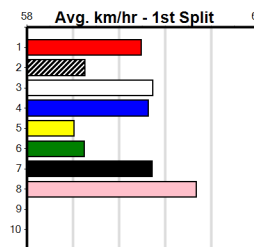

SPORTSBET MAKE IT A MULTI (300+RANK)

Distance: 460m, Race Type: Grade 5, Total Prizemoney: $1,530
1st: $1,000, 2nd: $320, 3rd: $160, 4th: $50

BELLA LA VITA (5) was never headed in her handy 26.38 win here and she looks very well graded in this event. RAGIN' ABLETT (3) is better than his form indicates and he will be strong in the run home. OFFENSIVE LADY (2) is more than capable

Watchdog Tips: 5 3 2 8 **Bet:** Win 5

1

MAX TANGO [5] **$12.00**

BE Dog Feb-22 **Sire: FERNANDO BALE Dam: MAX DANCER**

Owner(s): M McClelland Trainer: Mark McClelland (Lovely Banks)

Winning Distances: < 300m (0) 300 - 399m (0) 400 - 499m (3) 500 - 599m (0) 600 - 699m (0) > 700m (0)

Winning Weights: 34.2(1) 34.7(2)

Rank	Dist	Wgt	Track	Date	Time	BOB	Margin	1st/2nd (Time)	PIR	Checked	Comment	WR	Split 1	S/P	Grade
8th	(2)	33.0	400	WGL	R5	19-Sep-24	23.73	22.83	12.00	ROSS STREET PETE (22.91)	M/78	.	.	.	8.72 $42.20 5
4th	(7)	33.3	400	GEL	R12	01-Oct-24	23.23	22.76	2.50L	PENNY BLUE DEMON (23.05)	S/65	.	.	.	8.71 $13.70 5
7th	(8)	33.4	450	SHP	R8	10-Oct-24	26.29	25.67	9.00L	FRYPAN LOMAR (25.67)	S/656	.	.	.	6.94 $19.10 5
8th	(3)	33.0	450	SHP	R8	17-Oct-24	26.32	25.57	10.00	BROOMBRAE TOMMY (25.65)	S/658	.	.	.	6.76 $64.60 T3-5
8th	(5)	33.5	450	SHP	R6	24-Oct-24	26.61	25.59	11.00	YABBY GANG (25.86)	M/667	.	.	.	6.97 $5.20 5
5th	(5)	33.5	450	SHP	R7	31-Oct-24	26.13	25.48	8.50L	GEORGE'S BEST (25.54)	M/655	.	.	.	6.84 $20.70 T3-5
5th	(7)	33.6	450	SHP	R5	21-Nov-24	26.03	25.58	3.75L	ARGYLE MAGGIE (25.77)	M/444	.	.	.	6.86 $33.70 T3-5
6th	(5)	33.4	450	SHP	R6	28-Nov-24	26.31	25.42	8.00L	ASTON SEAN (25.77)	M/766	.	.	.	6.95 $20.00 5

Last 3 wins NOT included above

1st	(4)	34.7	425	BEN	R1	11-May-24	24.59	24.05	1.75L	SOHO QUICKLY BY (24.71)	M/333	.	.	.	6.76 $6.30 M
1st	(3)	34.7	425	BEN	R9	20-Jul-24	24.70	24.13	3.5L	CAPTAIN KATIE (24.93)	S/411	.	.	SW	6.85 $7.80 7
1st	(1)	34.2	450	BAL	R10	11-Aug-24	26.05	25.52	2.25L	XARN BALE (26.19)	Q/111	.	.	.	6.73 $10.20 T3-6

Box History

Bx	1st	2nd	3rd	4th	5th	6th	7th	8th
1	1	1						1
2					1			1
3	1							1
4	1							
5					1	2		2
6								
7				1	1	1		
8								1

Prize Best Starts Trk/Dts APM: $3370.00, 26.82(7)-3/8/24, 18-3-1-0, 1-0-0-0, 1294