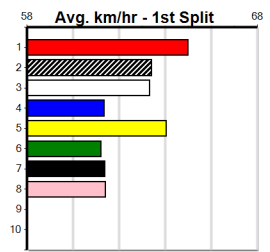

Geelong
10
6:18PM
(VIC time)

TTS ELECTRICS (300+RANK)

Distance: 400m, Race Type: Grade 7, Total Prizemoney: $1,530
1st: $1,000, 2nd: $320, 3rd: $160, 4th: $50

MISS FIXATED (5) was far from disgraced last time out and she has the speed to cross and lead throughout. MY MATE TRINNY (3) showed improvement to score at Healesville and she should be in the mix again. SHARON'S LASS (1) has claims

Watchdog Tips: **5** **3** **1** **2** **Bet:** **Win 5**

1

SHARON'S LASS [7] **$4.00**

BD Bitch **May-21** **Sire:** MY REDEEMER **Dam:** MIMSTAR

Owner(s): K Lloyd **Trainer:** Marcus Lloyd (Balliang)

Winning Distances: < 300m (0) 300 - 399m (1) 400 - 499m (0) 500 - 599m (0) 600 - 699m (0) > 700m (0)

Winning Weights: 25.5(1)

Rank	Dist	Wgt	Track	Date	Time	Margin	1st/2nd (Time)	PIR	Checked	Comment	W/R	Split 1	S/P	Grade
7th (2)	26.1	400	GEL	R10	10-Sep-24	23.18	22.54	8.00L JADED SMILE (22.64)	Q/56	.	.	.	.	8.67 $47.40 7
5th (8)	26.1	400	GEL	R9	01-Oct-24	23.12	22.76	5.50L COME AND SEE (22.76)	M/43	.	.	.	.	8.53 $55.80 7
6th (5)	26.1	400	GEL	R12	08-Oct-24	23.57	22.73	13.00 AMBANI (22.73)	Q/56	.	.	.	.	8.75 $39.80 X67
5th (6)	26.3	400	GEL	R9	21-Oct-24	23.06	22.57	4.25L ODYSSEUS BALE (22.77)	Q/23	.	.	.	.	8.45 $23.70 7
3rd (3)	26.4	400	GEL	R11	12-Nov-24	23.61	22.54	7.50L PROVOCATION (23.11)	Q/12	.	.	.	.	8.59 $7.10 7
6th (3)	26.5	400	GEL	R9	19-Nov-24	23.99	22.65	20.00 EAT YOUR SPINACH (22.65)	M/67	.	.	.	.	9.04 $69.20 7
4th (1)	26.4	390	WBL	R10	25-Nov-24	23.05	22.27	10.00 PAW DAHLIA (22.37)	M/33	.	.	.	.	9.03 $11.10 X67
7th (8)	25.8	390	WBL	R4	02-Dec-24	22.89	22.17	4.75L MISS YOUR KISS (22.55)	M/55	.	.	.	.	8.80 $29.40 X67

Last 3 wins NOT included above

1st (8)	25.5	390	WBL	R2	17-Jun-24	22.75	22.51	4.00L WHIPPING ALONG (23.01)	Q/11	.	.	.	.	8.80 $4.90 M

Box History

Bx	1st	2nd	3rd	4th	5th	6th	7th	8th
1		1	1	1	1			
2				1	1		1	1
3			1					
4	1	4	1					
5			1		1			
6		1		1				
7			1	1	1			
8	1		1	1	1	1	1	1

Prize Best Starts Trk/Dts APM

$3340.00
23.03(6)-7/5/24
27-1-2-7
19-0-2-6
1122

2

SHE'S OUR ART [7] **$6.50**

BK Bitch **Nov-22** **Sire:** SHIMA SHINE **Dam:** MISS MALFUNCTION

Owner(s): J Arter **Trainer:** Russell Edwards (Devon Meadow)

Winning Distances: < 300m (0) 300 - 399m (0) 400 - 499m (1) 500 - 599m (0) 600 - 699m (0) > 700m (0)

Winning Weights: 27.6(1)

Rank	Dist	Wgt	Track	Date	Time	Margin	1st/2nd (Time)	PIR	Checked	Comment	W/R	Split 1	S/P	Grade
7th (4)	27.9	400	WGL	R3	15-Aug-24	23.39	22.75	8.50L REBECCA RIOT (22.80)	M/37	.	.	.	.	8.53 $14.90 T3-7
8th (3)	27.8	400	WGL	R10	22-Aug-24	24.37	22.55	20.00 KETCHIKAN KID (23.00)	M/88	.	VO	.	.	9.00 $22.80 7
5th (1)	27.6	435	SLE	R2	25-Aug-24	25.54	24.66	13.00 SHARNI'S SECRET (24.68)	M/256	.	.	.	.	5.30 $27.90 7
8th (6)	25.7	400	GEL	R9	01-Oct-24	23.72	22.76	14.00 COME AND SEE (22.76)	M/78	.	.	.	.	8.69 $14.60 7
8th (8)	25.0	400	GEL	R12	08-Oct-24	24.20	22.73	21.00 AMBANI (22.73)	M/78	.	.	.	.	8.89 $26.20 X67
7th (2)	25.2	435	SLE	R9	23-Oct-24	25.83	24.65	12.00 ANNA (25.00)	Q/577	.	.	.	.	5.37 $35.40 X67
7th (4)	26.0	350	HVL	R3	22-Nov-24	20.07	19.19	7.00L WALTZING BLAZE (19.61)	Q/4	.	.	.	.	6.69 $23.80 T3-RW
6th (3)	25.9	400	WGL	R3	29-Nov-24	23.55	22.61	8.50L AGENT SUSIE (22.95)	M/87	.	.	.	.	8.72 $62.10 7

Last 3 wins NOT included above

1st (4)	27.6	435	SLE	R1	04-Aug-24	25.09	24.36	1.5L SOMERTON JUNE (25.18)	M/111	.	SW	.	.	5.29 $4.60 M

Box History

Bx	1st	2nd	3rd	4th	5th	6th	7th	8th
1					1			
2							1	
3						1	1	1
4	1						2	
5								1
6								
7		1						
8								1

Prize Best Starts Trk/Dts APM

$2000.00
23.72(6)-1/10/24
11-1-1-0
2-0-0-0
864