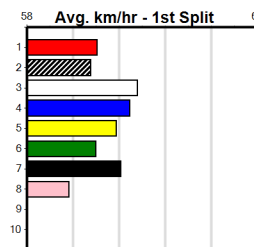

MILLERS MUZZLES (300+RANK)

Distance: 400m, Race Type: Maiden, Total Prizemoney: $1,530
1st: $1,000, 2nd: $320, 3rd: $160, 4th: $50

AVIATION (3) has been well supported in his two luckless runs to date and he should find this easier. IRON BLOOD (7) has been placed in three of his past five and he can settle on the speed. SILVER COIN (8) should get a nice cart across early

Watchdog Tips: **3** **7** **8** **4** **Bet:** **Win 3**

Form Box	Wgt	Dist	Track	Date	Time	BON	Margin	1st/2nd (Time)	PIR	Checked	Comment	W/R	Split 1	S/P	Grade	
1	LITERALLY [M] Long time maiden but has talent, place claims $10.00															
	BK Bitch		Mar-21		Sire: DELIVER		Dam: URANA VEE EIGHT		Trainer: Colin Baker (Lara)							
	Owner(s): C Baker															
	Winning Distances: < 300m (0) 300 - 399m (0) 400 - 499m (0) 500 - 599m (0) 600 - 699m (0) > 700m (0)															
	Winning Weights:															
	7th (1)	28.4	450	BAL	R4	31-Oct-24	26.77	25.08	16.00 MIKAELA'S JOY (25.69)	S/777	.	SW	.	7.06	$53.20	M
	5th (6)	29.0	450	BAL	R3	07-Nov-24	26.53	25.56	10.00 SPEEDY KHE SANH (25.85)	M/444	.	.	.	6.94	$31.40	M
	7th (5)	28.8	400	GEL	R2	12-Nov-24	23.81	22.54	10.00 MORAINÉ TED (23.11)	M/76	.	.	.	8.96	$21.40	M
	3rd (5)	29.1	400	GEL	R2	19-Nov-24	23.65	22.65	11.00 ASTON HANSON (22.92)	Q/23	.	.	.	8.70	$75.90	M
	3rd (2)	28.8	390	BAL	R2	21-Nov-24	22.89	21.93	6.50L TINY FOX (22.46)	M/64	.	.	.	8.78	$31.90	M
8th (5)	29.3	400	GEL	R1	26-Nov-24	23.51	22.58	12.00 MADDY GIBLET (22.70)	M/77	.	.	.	8.81	$67.00	M	
5th (1)	28.5	390	WBL	R2	28-Nov-24	22.94	21.84	10.00 ULTIMO (22.27)	M/55	.	.	.	9.13	$73.40	M	
7th (3)	29.2	400	GEL	R1	03-Dec-24	23.67	22.66	12.00 MINH CINDY (22.87)	M/77	.	.	.	9.08	$67.00	T3-M	
Last 3 wins NOT included above																
Prize Best $3780.00																
Starts 23.01(4)-30/4/24																
Trk/Dts 43-0-4-12																
APM 13-0-2-4																
1283																
2	POT KETTLE BLACK [M] One paced to date, gets buried back, tough ask $16.00															
	BK Dog		Feb-23		Sire: GOOD ODDS HARADA		Dam: PIRATES PATCH		Trainer: Michelle Mallia (Avalon)							
	Owner(s): N Lavelle															
	Winning Distances: < 300m (0) 300 - 399m (0) 400 - 499m (0) 500 - 599m (0) 600 - 699m (0) > 700m (0)															
	Winning Weights:															
	4th (3)	32.9	390	BAL	R2	23-Aug-24	23.30	22.19	14.00 MAX ROSE (22.38)	M/44	.	.	.	8.89	$28.30	M
	4th (8)	33.4	390	BAL	R2	01-Sep-24	23.23	22.35	6.00L COUNTY TYRONE (22.84)	M/24	.	.	.	8.81	$20.00	T3-M
	7th (8)	33.4	450	SHF	R2	07-Sep-24	26.98	25.49	11.00 LONG LEVERS (26.22)	M/557	.	.	.	7.01	$5.70	M
	5th (4)	33.2	400	GEL	R1	17-Sep-24	23.93	22.79	13.00 AMBANI (23.03)	M/57	.	.	.	8.96	$21.00	M
	3rd (8)	33.3	300	HVL	R1	27-Sep-24	17.41	16.87	3.5L TAILS OF JONNY (17.17)	Q/5	.	.	.	4.09	$37.40	T3-M
6th (7)	33.3	400	GEL	R2	01-Oct-24	23.80	22.76	11.00 PAW EVA (23.04)	M/54	.	.	.	8.73	$19.60	M	
6th (2)	32.9	425	BEN	R1	16-Oct-24	25.05	24.12	8.50L NORM'S PRINCESS (24.47)	M/555	.	.	.	6.90	$20.30	M	
5th (6)	31.9	300	HVL	R1	02-Dec-24	17.44	16.80	2.75L TIMBER JACK (17.26)	S/8	.	.	.	4.17	$4.00	M	
Last 3 wins NOT included above																
Prize Best $285.00																
Starts 23.80(7)-1/10/24																
Trk/Dts 9-0-0-1																
APM 2-0-0-0																
171																
3	AVIATION [M] Well supported in both runs, no luck, can atone $4.60															
	BK Dog		May-23		Sire: ZAMBORA BROCKIE		Dam: ASTON DAIQUIRI		Trainer: Daniel Gibbons (Avalon)							
	Owner(s): A Tullio															
	Winning Distances: < 300m (0) 300 - 399m (0) 400 - 499m (0) 500 - 599m (0) 600 - 699m (0) > 700m (0)															
	Winning Weights:															
	6th (3)	30.9	400	GEL	R1	28-Nov-24	23.62	22.55	9.00L BLOW TORCH (23.01)	M/66	.	.	.	8.78	$3.60	MH
	7th (4)	31.0	410	HOR	R2	03-Dec-24	24.70	23.06	12.00 TOP FLIGHT (23.91)	M/67	.	.	W	10.95	$3.50	M
	Last 3 wins NOT included above															
	Prize Best $0.00															
	Starts 23.62(3)-28/11/24															
Trk/Dts 2-0-0-0																
APM 1-0-0-0																
0																
4	TIPSY BLUEBIRD [M] No luck to date, can show early pace, respect $7.50															
	BE Bitch		Mar-23		Sire: HOOKED ON SCOTCH		Dam: CHUN LI		Trainer: Dylan Sharp (Lara)