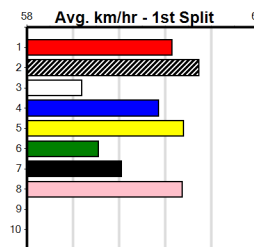

SPORTSBET GREEN TICKS (300+RANK)

Distance: 400m, Race Type: Grade 6, Total Prizemoney: $1,530
1st: $1,000, 2nd: $320, 3rd: $160, 4th: $50

BEEN GIFTED (1) owns a smart 22.79 PB here and he is drawn to make every post a winner.
SCOOP THE LOOT (6) was a strong 23.06 winner here and he can work into the mix mid race.
HOOKED ON YUKI (8) can settle on the speed.

Watchdog Tips: 1 6 8 2 Bet: Win 1

Table with columns: Form Box, Wgt, Dist, Track, Date, Time, BON, Margin, 1st/2nd (Time), PIR, Checked, Comment, W/R, Split 1, S/P, Grade

BEEN GIFTED [6] Drawn to lead, well graded, hard to reel in
Owner(s): A Banks
Winning Distances: < 300m (0) 300 - 399m (0) 400 - 499m (2) 500 - 599m (0) 600 - 699m (0) > 700m (0)
Winning Weights: 33.5(1) 33.8(1)
5th (7) 33.3 400 GEL R3 09-Aug-24 23.50 22.43 11.00 PAW LEON (22.74) S/67 8.76 $8.60 MH
5th (2) 33.3 390 BAL R2 23-Aug-24 23.37 22.19 15.00 MAX ROSE (22.38) M/65 9.12 $2.70 M
1st (7) 33.5 450 BAL R2 02-Sep-24 25.89 25.67 8.00L TWISTED FIZZER (26.43) M/111 6.66 $1.70 M
1st (8) 33.8 450 BAL R5 06-Sep-24 25.82 25.54 2.50L SQUIGGLE (25.99) M/211 6.79 $4.00 X67
6th (6) 34.9 300 HVL R3 24-Nov-24 17.27 16.67 8.50L EXTREME BEAST (16.67) M/3 SW 3.98 $6.70 X67
2nd (7) 34.5 400 GEL R3 03-Dec-24 22.79 22.66 0.50L GO ME GO (22.77) M/12 8.52 $1.80 T3-6

$2.60
Trainer: Chris Darmanin (Kurunjang)
Box History
Bx 1st 2nd 3rd 4th 5th 6th 7th 8th
1 1 1 1 1 1 1 1
2 1 1 1 1 1 1 1
3 1 1 1 1 1 1 1
4 1 1 1 1 1 1 1
5 1 1 1 1 1 1 1
6 1 1 1 1 1 1 1
7 1 1 1 1 1 1 1
8 1 1 1 1 1 1 1
Prize Best $2320.00
Starts 22.79(7)-3/12/24
Trk/Dts 6-2-1-0
APM 2-0-1-0 1520

ARKA SOLAR [6] Unbeaten here, settles on the speed, keep safe
Owner(s): B Sykes
Winning Distances: < 300m (0) 300 - 399m (0) 400 - 499m (2) 500 - 599m (0) 600 - 699m (0) > 700m (0)
Winning Weights: 33.0(1) 33.2(1)
6th (8) 33.1 400 WGL R3 30-Aug-24 23.51 22.57 8.50L EXTREME BEAST (22.93) M/37 8.41 $3.80 7
3rd (1) 33.6 400 WGL R9 10-Sep-24 23.24 22.52 2.75L STAR COMMAND (23.06) Q/12 8.05 $3.70 X67
3rd (7) 33.7 400 WGL R10 17-Sep-24 23.31 22.38 8.00L MY NAME'S EDEN (22.76) M/23 8.55 $5.90 X67
8th (3) 33.6 400 WGL R3 24-Sep-24 23.76 22.39 18.00 MAKE IT POP (22.57) M/68 V10 8.70 $6.80 X67
1st (3) 33.2 400 GEL R3 22-Oct-24 22.85 22.43 5.00L GO NOW (23.19) Q/11 8.40 $2.80 T3-7
7th (8) 32.9 400 WGL R9 29-Oct-24 23.63 22.29 16.00 ENZOLA (22.51) M/87 8.61 $5.60 X67
2nd (4) 33.1 400 WGL R10 28-Nov-24 23.01 22.74 4.00L HE'S A ROCK (22.74) Q/22 8.51 $6.00 T3-6
7th (2) 33.7 400 WGL R9 03-Dec-24 23.72 22.49 17.00 FERRET'S KNOCK (22.53) M/77 8.85 $6.50 X67

$4.60
Trainer: Bryan Sykes (Beaconsfield Upper)
Box History
Bx 1st 2nd 3rd 4th 5th 6th 7th 8th
1 1 1 1 1 1 1 1
2 1 1 1 1 1 1 1
3 1 1 1 1 1 1 1
4 1 1 1 1 1 1 1
5 1 1 1 1 1 1 1
6 1 1 1 1 1 1 1
7 1 1 1 1 1 1 1
8 1 1 1 1 1 1 1
Prize Best $3600.00
Starts 22.85(3)-22/10/24
Trk/Dts 9-2-1-2
APM 2-2-0-0 2488