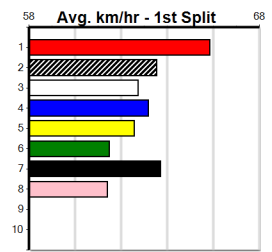

Geelong
13 (E1)
7:15PM
(VIC time)

GEELONG RACE 13 (300+RANK)

Distance: 400m, Race Type: Grade 5, Total Prizemoney: $1,530
1st: $1,000, 2nd: $320, 3rd: $160, 4th: $50

SPIRIT OF PANAMA (5) has the speed to cross and lead and he should prove hard to reel in.
ROMENA CHARM (7) is better than her form reads and she should be in the firing line from the
outset. FENTON'S RISE (1) just needs luck early on

Watchdog Tips: **5** **7** **1** **2** **Bet:** **Box Quinella 1,5,7 ($10 for 333.33%)**

1

FENTONS RISE [5] **Placed in three of four here, well drawn, threat** **$4.20**

F Bitch Aug-20 Sire: ORSON ALLEN Dam: ZIPPY ZURI Trainer: Yaakov Rishon (Warrnambool)

Owner(s): Y Rishon
Winning Distances: < 300m (0) 300 - 399m (0) 400 - 499m (8) 500 - 599m (0) 600 - 699m (0) > 700m (0)
Winning Weights: 25.7(1) 26.0(1) 26.1(2) 26.4(1) 26.5(1) 26.7(1) 27.0(1)

Box	1st	2nd	3rd	4th	5th	6th	7th	8th
1	3	1	1	1	1	2	1	1
2	2	2	2	1	1	1	1	2
3			1	1	1			
4	1	1	2	3	2			2
5	1	1	1	1	2			1
6		3	2	1	1	2	3	1
7	2		1	1	2			1
8	2	1	1	2	2			

Prize Best Starts Trk/Dts APM: $14733.57, 22.77(2)-4/12/23, 69-8-8-9, 4-0-1-2, 2052

1st (7) 26.7 450 WBL R8 11-Mar-24 25.48 25.48 1.5L OCEAN SUNSET (25.58) Q/111 . SW . 6.66 $3.70 5
1st (7) 26.1 450 BAL R6 04-May-24 25.66 25.21 0.25L MAN OF MAGIC (25.67) Q/332 . SW . 6.75 $7.60 5
1st (1) 26.0 450 WBL R7 12-Aug-24 25.67 25.50 0.75L OUR LAST HOPE (25.72) Q/111 . SW . 6.68 $1.80 5

2

SON OF CECIL [5] Biks **Rarely wins but never too far away, keep safe** **$9.00**

BK Dog Apr-21 Sire: ASTON DEE BEE Dam: MRS. SHARP Trainer: Alfred Spiteri (St Albans)

Owner(s): A Spiteri
Winning Distances: < 300m (0) 300 - 399m (2) 400 - 499m (1) 500 - 599m (0) 600 - 699m (0) > 700m (0)
Winning Weights: 33.4(1) 33.5(1) 33.8(1)

Box	1st	2nd	3rd	4th	5th	6th	7th	8th
1	3	1	1	3	1	2		
2		4	6	2	3	1	1	1
3	1		1	2	1	1		
4	1	2				1	1	1
5	1	2	2			2		1
6	1	4	5			1	3	2
7			4	3				2
8		2	1	2	3			

Prize Best Starts Trk/Dts APM: $12770.00, 23.03(8)-25/7/23, 81-3-16-21, 37-1-7-11, 1923

3rd (3) 32.9 300 HVL R11 26-Aug-24 17.19 16.68 3.5L KING KABOOM (16.95) S/6 . . . 4.10 $16.80 T3-5
2nd (2) 32.8 390 BAL R11 01-Sep-24 22.84 22.35 0.75L TINKER MIKE (22.80) M/21 . . . 8.66 $11.50 T3-5
3rd (6) 32.8 350 HVL R8 06-Sep-24 19.51 19.01 6.00L BALLAN BRUMBY (19.11) S/2 . . . 6.60 $17.40 T3-5
6th (2) 32.7 400 GEL R3 10-Sep-24 23.23 22.54 7.50L FERGUS BALE (22.72) S/86 . . . 9.01 $21.10 5
4th (2) 32.9 400 GEL R4 21-Oct-24 23.41 22.57 8.00L HOLTORF BALE (22.86) S/65 . . . 8.56 $25.60 5
6th (4) 31.9 400 GEL R4 19-Nov-24 23.42 22.65 5.00L NYAH NYAH DEMON (23.08) S/76 . . . 8.79 $72.30 5
5th (1) 31.6 390 BAL R13 25-Nov-24 23.24 22.22 14.00 WESTERN'S BEAR (22.32) M/75 . . . 8.87 $16.00 T3-5
5th (8) 31.2 300 HVL R12 29-Nov-24 17.22 16.75 2.00L WHISPER PIE (17.09) M/8 . . . 4.19 $15.90 T3-5

Last 3 wins NOT included above

1st (6) 33.4 400 GEL R3 14-Nov-23 23.38 22.73 0.75L ELISSA BALE (23.42) M/11 . SW . 8.68 $3.30 M
1st (5) 33.8 390 BAL R2 01-Apr-24 22.62 22.14 0.75L KAYDEN'S CUDDLES (22.67) S/21 . SW . 8.64 $4.30 T3-7
1st (3) 33.5 390 BAL R11 22-Apr-24 22.67 22.24 6.50L WESTERN BALE (23.10) M/31 . . . 8.63 $20.80 T3-RW