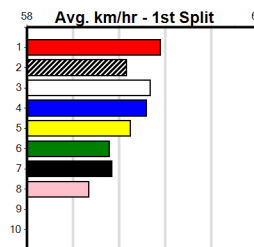

PARKER PUMPS (300+RANK)

Distance: 400m, Race Type: Grade 7, Total Prizemoney: $1,530
1st: $1,000, 2nd: $320, 3rd: $160, 4th: $50

IOWA LASS (1) has been solidly placed in her past two and she is drawn to make every post a winner. JUST ANGELIC (3) was far from disgraced last time out and she can work into the mix mid race. PAW VELDRON (4) may be the value runner.

Watchdog Tips: 1 3 4 8 **Bet:** Win 1

1

IOWA LASS [7] **Solidly placed in her past two, well drawn, yes** **$2.60**
RF Bitch **May-22** **Sire: ORSON ALLEN** **Dam: MILLY MAC** **Trainer: Darlene McIntyre (Exford)**
Owner(s): B McIntyre
Winning Distances: < 300m (0) 300 - 399m (0) 400 - 499m (1) 500 - 599m (0) 600 - 699m (0) > 700m (0)
Winning Weights: 27.9(1)

Run	Post	Wgt	Dist	Track	Date	Time	BOB	Margin	1st/2nd (Time)	PIR	Checked	Comment	WR	Split 1	S/P	Grade
7th	(4)	28.7	520	GEL	R3	07-Oct-24	31.27	29.88	12.00 PAW IMPERIAL (30.43)	M/4767	.	SW	.	5.48	$10.90	7
7th	(8)	28.7	350	HVL	R6	11-Oct-24	20.81	19.42	15.00 DISCO GIZMO (19.79)	M/5	.	V10	.	6.81	$5.10	T3-RW
2nd	(8)	28.3	390	BAL	R13	24-Oct-24	22.42	22.08	1.75L BOMB KIRK (22.30)	M/32	.	.	.	8.73	$17.40	7
7th	(7)	28.6	450	BAL	R10	06-Nov-24	26.50	25.30	13.00 SIZZLE JACK (25.60)	Q/347	.	.	.	6.74	$113.60	X67H
7th	(3)	28.9	425	BEN	R10	15-Nov-24	24.63	23.97	8.50L SPIRITED OLIVER (24.05)	M/577	.	.	.	6.77	$47.40	X67
7th	(7)	29.0	400	GEL	R9	19-Nov-24	24.00	22.65	20.00 EAT YOUR SPINACH (22.65)	M/56	.	.	.	9.02	$20.40	7
3rd	(7)	29.0	390	SHP	R10	28-Nov-24	22.50	22.30	1.5L ASTON PRESIDENT (22.40)	M/33	.	.	.	8.63	$2.80	7
2nd	(7)	28.6	390	SHP	R11	05-Dec-24	22.47	22.18	1.00L BREE CABANG (22.42)	M/32	.	.	.	8.70	$2.20	T3-7
1st	(8)	27.9	450	BAL	R1	18-Aug-24	26.24	25.68	3.00L HEY ELLA (26.44)	M/111	.	.	.	6.82	$2.80	T3-M

Last 3 wins NOT included above

Box	1st	2nd	3rd	4th	5th	6th	7th	8th
1	1	1	1	1	1	1	1	1
2								
3		1						1
4					1			1
5		1						
6						1		2
7		1	1				1	2
8	1	1						1

Prize Best Starts	$4260.00
Trk/Dts	24.00(7)-19/11/24
APM	21-1-5-2
	1-0-0-0
	2798

2

JOLLY ENCOUNTER [7] **Hit or miss early, may get crowded, tested** **$21.00**
BK Dog **Feb-23** **Sire: CHRISTO BALE** **Dam: CLOSE ENCOUNTER** **Trainer: Paul Cusack (Mount Cottrell)**
Owner(s): P Cusack
Winning Distances: < 300m (0) 300 - 399m (1) 400 - 499m (0) 500 - 599m (0) 600 - 699m (0) > 700m (0)
Winning Weights: 31.6(1)

Run	Post	Wgt	Dist	Track	Date	Time	BOB	Margin	1st/2nd (Time)	PIR	Checked	Comment	WR	Split 1	S/P	Grade
3rd	(3)	30.8	400	MTG	R11	24-Oct-24	23.95	23.24	1.25L STARVIN' MARVIN (23.86)		.	.	.	11.17	$6.50	RW
8th	(5)	30.8	425	BEN	R4	26-Oct-24	25.43	24.08	19.00 WE ARE ONE (24.17)	Q/458	.	.	.	6.74	$18.50	7
8th	(1)	30.8	305	MTG	R2	31-Oct-24	19.06	17.94	15.00 BUNGALOO BRUISER (18.03)		.	.	.	5.93	$6.00	RW
7th	(6)	31.0	400	WGL	R3	07-Nov-24	23.44	22.67	6.50L JUMBUK JOHNNY (23.00)	M/77	.	.	.	8.70	$70.10	T3-7
3rd	(3)	31.0	300	HVL	R9	15-Nov-24	17.21	16.86	5.00L BARKLY STREET (16.86)	M/3	.	.	.	4.06	$36.20	T3-7
6th	(4)	30.9	300	HVL	R1	22-Nov-24	17.63	16.52	7.50L OCTOBER RAIN (17.13)	M/5	.	.	.	4.09	$16.90	T3-RW
2nd	(5)	31.1	400	MTG	R4	28-Nov-24	23.68	23.42	0.50L RUNWAY (23.65)		.	.	.	11.12	$2.80	RW
7th	(7)	30.9	500	BEN	R5	04-Dec-24	29.13	28.34	12.00 JOLLY OLLIE (28.34)	M/777	.	.	.	6.96	$54.10	X67
1st	(8)	31.6	305	MTG	R2	10-Oct-24	18.23	17.83	2.75L MENARI ACE (18.43)	0	.	SAMP	.	5.99	$2.90	M

Last 3 wins NOT included above

Box	1st	2nd	3rd	4th	5th	6th	7th	8th
1								1
2								
3			2					
4						2		
5		1		2				1
6								1
7		1						1
8	1		1		1			

Prize Best Starts	$1520.00
Trk/Dts	FSH
APM	15-1-2-3
	0-0-0-0
	1222