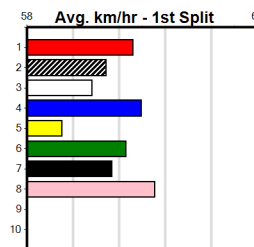

NP ELECTRICAL (300+RANK)

Distance: 460m, Race Type: Grade 7, Total Prizemoney: $1,530
1st: $1,000, 2nd: $320, 3rd: $160, 4th: $50

HAPPY INTENTION (8) showed her true ability with a handy 26.25 Warragul win and she looks suited in this event. READY TO STAGGER (4) was far from disgraced last time out and she can settle on the speed. ROMAN EMPIRE (1) is drawn to get the breaks

Watchdog Tips: **8** **4** **1** **2** **Bet:** **Win 8**

1

ROMAN EMPIRE [7] **Solidly placed three runs back, can threaten** **$4.60**
BK Dog May-22 Sire: ZIPPING GARTH Dam: DREAMY EYES Trainer: Judy Brereton (Tanjil South)
Owner(s): Eye Candy (SYN), C Wilk, K Gorman
Winning Distances: < 300m (0) 300 - 399m (0) 400 - 499m (1) 500 - 599m (0) 600 - 699m (0) > 700m (0)
Winning Weights: 34.2(1)

Run	Pos	Wgt	Dist	Track	Date	Time	BON	Margin	1st/2nd (Time)	PIR	Checked	Comment	WR	Split 1	S/P	Grade
7th (6)	33.6	400	WGL	R3	24-Oct-24	23.70	22.95	9.50L	PARUMBA JAZZMAN (23.05)	M/77	.	SW	.	8.91	$30.80	T3-7
4th (6)	33.6	400	WGL	R9	01-Nov-24	23.15	22.49	6.00L	ARCHER TWO (22.73)	M/43	.	.	.	8.66	$69.30	7
6th (7)	33.7	400	WGL	R9	07-Nov-24	23.37	22.67	6.00L	SHAUN LEE ROSE (22.96)	M/54	.	.	.	8.76	$30.40	T3-7
7th (4)	34.1	350	HVL	R4	11-Nov-24	20.33	19.38	6.50L	NOIR SATIN (19.90)	M/4	.	.	.	6.70	$27.80	X67
7th (3)	33.8	400	WGL	R9	14-Nov-24	23.46	22.72	8.50L	NO CHARGE (22.89)	M/76	.	.	.	8.80	$24.60	X67
2nd (5)	33.7	425	BEN	R10	20-Nov-24	24.51	24.19	1.5L	GOT IMMUNITY (24.41)	M/422	.	.	.	6.68	$12.60	7
7th (1)	34.1	460	GEL	R4	30-Nov-24	27.78	25.87	26.00	DIFFERENT HERE (25.98)	M/667	.	.	.	6.90	$88.60	7
4th (6)	34.2	435	SLE	R2	04-Dec-24	25.25	24.43	7.00L	DR. ANNE (24.76)	M/844	.	.	.	5.45	$40.50	T3-7

Last 3 wins NOT included above

Run	Pos	Wgt	Dist	Track	Date	Time	BON	Margin	1st/2nd (Time)	PIR	Checked	Comment	WR	Split 1	S/P	Grade
1st (8)	34.2	400	WGL	R1	25-Jan-24	23.42	22.82	3.25L	PREMIER PIE (23.64)	M/21	.	SW	.	8.71	$4.60	T3-M

Prize Best Starts Trk/Dts APM: $2245.00, 27.78(1)-30/11/24, 31-1-3-1, 1-0-0-0, 918

2

TIMMY TIME [7] **Strong type, can find the rail early, respect** **$8.00**
BEBD Dog Jan-22 Sire: FERNANDO BALE Dam: ZOOM OUT Trainer: Cody Hose (Lara)
Owner(s): C Hose
Winning Distances: < 300m (0) 300 - 399m (1) 400 - 499m (0) 500 - 599m (0) 600 - 699m (0) > 700m (0)
Winning Weights: 30.9(1)

Run	Pos	Wgt	Dist	Track	Date	Time	BON	Margin	1st/2nd (Time)	PIR	Checked	Comment	WR	Split 1	S/P	Grade
5th (4)	30.8	450	BAL	R10	14-Oct-24	26.61	25.41	5.50L	OREGON HUTAN (26.26)	M/243	.	.	.	6.71	$12.50	T3-7
3rd (8)	30.8	390	BAL	R9	21-Oct-24	23.16	22.03	3.25L	DELL MISTER (22.94)	M/23	.	.	.	8.66	$10.30	T3-7
7th (6)	30.5	425	BEN	R4	26-Oct-24	25.36	24.08	17.00	WE ARE ONE (24.17)	M/547	.	.	.	6.75	$12.70	7
3rd (6)	30.8	350	HVL	R9	01-Nov-24	20.01	19.69	4.75L	ROWDY'S BEAST (19.69)	S/7	.	.	.	6.88	$5.30	T3-7
4th (2)	30.5	450	BAL	R6	07-Nov-24	26.24	25.56	9.50L	MISS GEORGIE LEE (25.60)	S/754	.	.	.	6.94	$15.30	X67
6th (8)	30.6	400	GEL	R9	12-Nov-24	23.60	22.54	16.00	CRACKERJACK SCUD	S/86	.	.	.	8.80	$36.70	7
4th (4)	30.0	425	BEN	R3	20-Nov-24	24.60	24.19	5.00L	WINE LOVER (24.26)	M/544	.	SW	.	6.81	$23.30	7
8th (2)	30.6	460	GEL	R4	30-Nov-24	28.07	25.87	30.00	DIFFERENT HERE (25.98)	S/858	.	.	.	7.08	$118.90	7

Last 3 wins NOT included above

Run	Pos	Wgt	Dist	Track	Date	Time	BON	Margin	1st/2nd (Time)	PIR	Checked	Comment	WR	Split 1	S/P	Grade
1st (4)	30.9	390	BAL	R2	07-Oct-24	22.96	22.52	0.75L	PAW WAITARA (23.00)	M/41	.	.	.	8.78	$5.20	T3-M

Prize Best Starts Trk/Dts APM: $2685.00, 28.07(2)-30/11/24, 19-1-1-5, 1-0-0-0, 1795