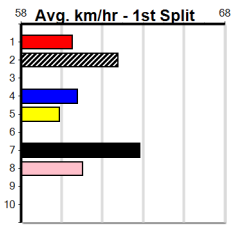

BALLARAT GREYS BINGO EVERY SUNDA

Distance: 450m, Race Type: Tier 3 - Grade 7, Total Prizemoney: \$1,530
 1st: \$1,000, 2nd: \$320, 3rd: \$160, 4th: \$50

9

9:25PM

(VIC time)

LIBRA COURT (4) should appreciate the smaller line-up and she will find this a lot easier than her most recent racing. PAW NITRO (8) was a strong 25.95 winner here and he exits the same draw tonight. COUNTY TYRONE (5) can charge to the line.