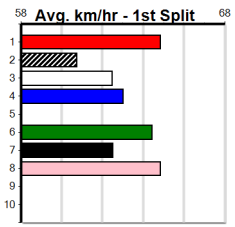

ALL ABOUT IVY (6) has had little luck since resuming from a spell and she can make amends this time around. TYCOON JILL (1) is better than her past two runs and she can dial up the pressure mid race. URANO BALE (2) can run a cheeky race

Watchdog Tips: **6** **1** **2** **7** **Bet:** **Box Trifecta 1,2,6,7 ($10 for 41.67%)**