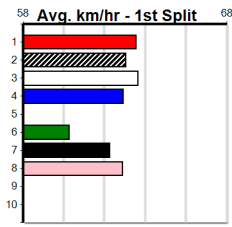

DREAMCHASERS - TICKETS ON SALE NO

6

8:22PM

(VIC time)

Distance: 390m, Race Type: Grade 5 T3, Total Prizemoney: \$1,530
 1st: \$1,000, 2nd: \$320, 3rd: \$160, 4th: \$50

BLOCK A BABE (3) was handily placed at Bendigo two runs back and she will find this easier. MR. FLASH (6) has a good record here and he will dial up the pressure in the middle stages. WISDOM BALE (8) is well drawn out wide.