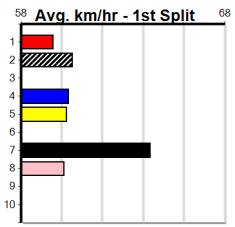

TUDOR ELECTRICAL

Distance: 450m, Race Type: Tier 3 - Maiden, Total Prizemoney: $1,530
1st: $1,000, 2nd: $320, 3rd: $160, 4th: $50

3
7:25PM
(VIC time)

ZENVO YOYO (5) showed improvement last time and she can work into the mix mid race. VANESSA BALE (4) can run a cheeky race

Watchdog Tips: **5** **4** **8** **2** **Bet:** **Win 5**

Form	Box	Weight	Dist	Track	Date	Time	BON	Margin	1st/2nd (Time)	PIR	Checked	Comment	W/R	Split 1	S/P	Grade

1 WHISKY MAGH [M] ***** SCRATCHED ***** **Winning Boxes**

BD D Feb-22 WHISKEY RIOT LONNIE MACH **$12.00**

Trainer: Colin Baker (Lara)

1	2	3	4	5	6	7	8
Prize							$0.00
Best							FSTD
Starts							8-0-0-0
Trk/Dst							0-0-0-0
APM							$0

8th (2) 35.2 425 BEN R2 29-Oct-24 25.48 24.05 12.00LDALE'S CORNER (24.68) M/788 . . . 6.98 $71.10 M

6th (2) 35.4 400 GEL R2 05-Nov-24 24.17 22.46 18.00PICHOLA RALPHY (22.94) S/86 . . . 9.01 $73.30 M

7th (1) 35.4 390 BAL R2 07-Nov-24 23.73 22.07 15.00LSABATINI (22.73) Q/76 . . . 9.25 $46.90 M

8th (6) 35.4 460 GEL R3 12-Nov-24 27.89 26.20 19.00LWINE LOVER (26.59) S/888 . . . 7.09 $136.80 M

Owner(s): C Baker

2 TEXAS MOON [M] *Had a few chances, needs to lead, tough ask* **Winning Boxes**

LTF D Apr-22 FERAL FRANKY BARELLEN PEARL **$8.00**

Trainer: Alfred King (Sulky)

1	2	3	4	5	6	7	8
Prize							$630.00
Best							26.86
Starts							15-0-0-3
Trk/Dst							1-0-0-0
APM							$442

3rd (8) 31.9 390 BAL R2 17-Oct-24 22.72 22.15 2.50LTIME FOR TEA (22.56) M/22 . . . 8.67 $10.50 T3-M

6th (6) 31.9 410 HOR R1 22-Oct-24 24.14 22.99 7.50LMISS YOUR KISS (23.65) M/26 . . . 10.63 $33.80 M

6th (8) 32.2 450 BAL R5 31-Oct-24 26.86 25.08 14.00LLONELY HUNTER (25.92) M/555 . . . 6.84 $21.20 M

5= (6) 32.1 410 HOR R3 05-Nov-24 23.99 22.93 11.00LIT'S BUBBLE TIME (23.24) M/35 . . . 10.81 $23.70 MH

Owner(s): A King

3 *** VACANT BOX *** **Winning Boxes**

Trainer:
Owner(s):

4 VANESSA BALE [M] Biks *Long time maiden but has talent, can threaten* **Winning Boxes**

WBK B Jul-21 ALLEN DEED DYNA CHILL **$2.90**

Trainer: Matthew Marshall (Darley)

1	2	3	4	5	6	7	8
Prize							$3,510.00
Best							25.99
Starts							35-0-3-5
Trk/Dst							6-0-0-2
APM							$673

4th (1) 27.4 400 GEL R2 22-Oct-24 23.35 22.43 4.00LWESTSIDE WIZARD (23.07) M/67 . . . 8.94 $5.30 T3-M

ST (-) 27.4 390 BAL 28-Oct-24 22.68 10.00LTrl Cleared S/55 . 5of5 . 8.37 $. ST

6th (8) 27.8 460 GEL R2 30-Oct-24 26.72 26.09 9.00LSNITCH ADAMS (26.10) S/777 . . . 7.08 $35.90 M

5th (5) 27.6 450 BAL R3 04-Nov-24 26.25 25.74 4.50LPAW NITRO (25.95) S/877 . . . 7.04 $18.00 T3-M

Owner(s): M Marshall

5 ZENVO YOYO [M] *Showed improvement last time, main danger* **Winning Boxes**

BE B Nov-22 BALLYMAC KINGDOM ZIPPY ZENVO **$1.95**

Trainer: Donna Knight (Talbot)

1	2	3	4	5	6	7	8
Prize							$395.00
Best							26.02
Starts							6-0-1-0
Trk/Dst							4-0-1-0
APM							$380

7th (8) 27.3 450 BAL R3 02-Oct-24 26.34 25.12 14.00LCARUGGI (25.37) S/887 . . . 7.06 $26.60 M

5th (1) 28.3 450 BAL R9 14-Oct-24 26.18 25.41 12.00LUPSET SUNSET (25.41) M/445 . . . 6.79 $16.00 T3-M

6th (4) 27.5 450 BAL R2 23-Oct-24 26.29 24.99 11.00LPAW CRAFTER (25.54) S/777 . . . 6.94 $31.90 M

2nd (4) 27.7 450 BAL R3 07-Nov-24 26.02 25.56 2.50LSPEEDY KHE SANH (25.85) M/222 . . . 6.83 $5.40 M

Owner(s): G Mitchell

6 *** VACANT BOX *** **Winning Boxes**

Trainer:
Owner(s):