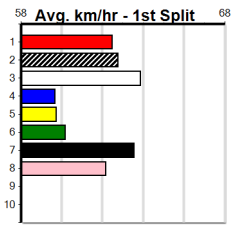

12
10:32PM
(VIC time)

SALMON SPRAY (1) is drawn to hold the early lead and she should prove too classy for this line-up.
MORAINE MIA (2) has a good record here and she can follow the red through early on. ZAPPY
BALE (8) recorded his PB here from this draw

Watchdog Tips:

1 2 8 4

Bet:

Win 1

Main table containing race details for 10 races, including horse names, trainers, owners, and winning boxes.