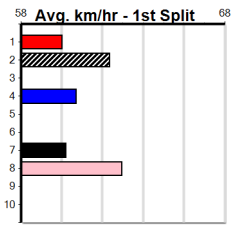

RSN GREY AREAS - WEDNESDAY & FRID

Distance: 390m, Race Type: Tier 3 - Maiden, Total Prizemoney: \$1,530
1st: \$1,000, 2nd: \$320, 3rd: \$160, 4th: \$50

2

7:04PM

(VIC time)

KELCE'S GIRL (8) has turned in some handy performances to date and she can stay wide in her races. HARLOW'S BOY (4) led for a long way last time and he will give a great sight again. BLINDING FAITH (5) can run a cheeky race.