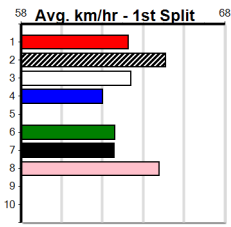

TOWN & COUNTRY LINE MARKING

Distance: 450m, Race Type: Grade 5 T3, Total Prizemoney: \$1,530
1st: \$1,000, 2nd: \$320, 3rd: \$160, 4th: \$50

8

9:04PM

(VIC time)

SILVER MACHINE (8) was impressive at Shepparton three runs back and he should prove too classy for this line-up. SMOKIN' ARROW (7) can unwind a powerful finish and he just needs a clear crack mid race.