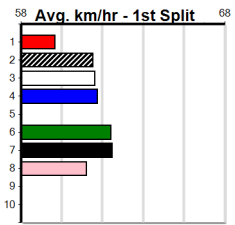

SPORTSBET SET A DEPOSIT LIMIT

Distance: 390m, Race Type: Grade 5 T3, Total Prizemoney: $1,530
1st: $1,000, 2nd: $320, 3rd: $160, 4th: $50

11

10:10PM
(VIC time)

FERNBANK FLYER (4) has a good record here to date and she looks very well graded in this event.
MAGGIE PARKER (6) is better than her past few runs and she can work into the mix in the middle stages. LALA SPEED (1) has solid claims

Watchdog Tips: **4** **6** **1** **8** **Bet:** **Win 4**