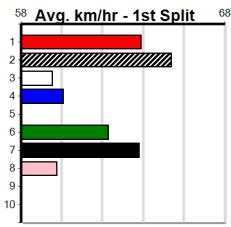

SPORTSBET GREEN TICKS

Distance: 390m, Race Type: Tier 3 - Maiden, Total Prizemoney: $1,530
1st: $1,000, 2nd: $320, 3rd: $160, 4th: $50

1
6:49PM
(VIC time)

BLAZIN' BON (2) has shown good early burn in her two runs to date and she will prove hard to reel in. PAW WAITARA (1) has been placed in both runs here and she will be in the firing line throughout. BOGGY PUB (4) is an improving type

Watchdog Tips: **2** **1** **4** **8** **Bet:** **Win 2**