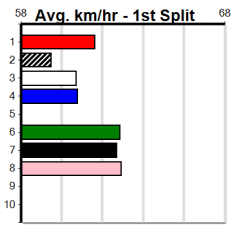

Trainer:
 Owner(s):

A1 SIGNAGE

10

9:49PM

(VIC time)

Distance: 390m, Race Type: Tier 3 - Grade 7, Total Prizemoney: \$1,530
1st: \$1,000, 2nd: \$320, 3rd: \$160, 4th: \$50

SABATINI (3) has continued to improve with every run and she is armed with sizzling pace soon after box rise. POPPY RICK (1) has a good record here to date and he will be in the firing line from the outset. PICHOLA RALPHY (6) is showing promise.