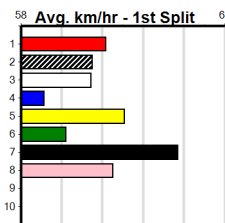

9 * NO RESERVE ***** **Winning Boxes**

Trainer:
Owner(s):

10 * NO RESERVE ***** **Winning Boxes**

Trainer:
Owner(s):

SOUTHERN SHEETMETAL

Distance: 390m, Race Type: Tier 3 - Grade 6, Total Prizemoney: \$1,530
 1st: \$1,000, 2nd: \$320, 3rd: \$160, 4th: \$50