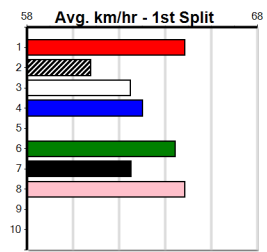

Distance: 450m, Race Type: Tier 3 - Restricted Win, Total Prizemoney: $1,530
1st: $1,000, 2nd: $320, 3rd: $160, 4th: $50

ALL ABOUT IVY (6) has had little luck since resuming from a spell and she can make amends this time around. TYCOON JILL (1) is better than her past two runs and she can dial up the pressure mid race. URANO BALE (2) can run a cheeky race

Watchdog Tips: 6 1 2 7 Bet: Box Trifecta 1,2,6,7 ($10 for 41.67%)

Table with columns: Form Box, Wgt, Dist, Track, Date, Time, BON, Margin, 1st/2nd (Time), PIR, Checked, Comment, W/R, Split 1, S/P, Grade

TYCOON JILL [6] Still learning, has a nice turn of foot, danger $3.40
BK Bitch Feb-23 Sire: ASTON RUPEE Dam: UP HILL JILL
Owner(s): P Moody
Winning Distances: < 300m (0) 300 - 399m (0) 400 - 499m (2) 500 - 599m (0) 600 - 699m (0) > 700m (0)
Winning Weights: 29.8(1) 30.0(1)
7th (4) 29.8 410 HOR R11 15-Sep-24 24.29 23.03 11.00 SUNTORY LISA (23.55) M/77 . . . 11.04 $4.20 X67
6th (4) 29.8 410 HOR R10 21-Sep-24 24.38 23.33 8.50L PYRENEES CHATEAU (23.82) M/77 . . . 11.17 $2.20 7
3rd (7) 30.0 400 GEL R9 01-Oct-24 22.90 22.76 2.25L COME AND SEE (22.76) M/24 . . . W 8.43 $3.00 7
1st (6) 30.0 410 HOR R2 08-Oct-24 23.72 23.26 3.75L RIVIA AKIRA (23.97) Q/11 . . . . 10.32 $2.30 7
4th (3) 29.9 410 HOR R10 15-Oct-24 23.81 22.86 7.50L PAW MANNY (23.30) M/54 . . . W 10.52 $6.70 6G
2nd (1) 30.0 410 HOR R10 22-Oct-24 23.74 22.99 4.00L MEAN PEACE (23.47) M/22 . . . . 10.62 $7.10 6G
8th (2) 30.0 450 BAL R4 30-Oct-24 26.30 25.27 8.50L PAW BERRY (25.74) M/368 . . . . 6.74 $9.70 6G
5th (5) 30.1 400 GEL R10 08-Nov-24 23.44 22.39 10.00 NEW LINE (22.77) M/77 . . . . 8.95 $12.10 X67
Last 3 wins NOT included above
1st (6) 29.8 410 HOR R1 10-Sep-24 23.62 22.93 0.025 DELL MISTER (23.63) M/22 . . . . 10.43 $3.20 M
Prize Best $4465.00
Starts 26.30(2)-30/10/24
Trk/Dts 9-2-1-1
APM 1-0-0-0 3371

URANO BALE (NSW)[6] Solidly placed in his past four, can threaten $6.50
DKBD Dog Apr-22 Sire: CHRISTO BALE Dam: DYNA ROMY
Owner(s): A Mooney
Winning Distances: < 300m (0) 300 - 399m (1) 400 - 499m (1) 500 - 599m (0) 600 - 699m (0) > 700m (0)
Winning Weights: 35.5(1) 36.2(1)
3rd (7) 36.0 460 GEL R7 01-Oct-24 26.95 26.08 3.75L JUNGLE FIREBALL (26.69) Q/454 . . . . 6.79 $8.00 X67
5th (3) 36.2 460 GEL R10 08-Oct-24 26.70 26.12 8.50L JUNGLE ON FIRE (26.12) M/465 . . . . 6.80 $15.10 X67
7th (6) 35.6 450 SHP R4 12-Oct-24 26.39 25.15 14.00 MAGIC SNOWDROP (25.42) M/877 . . . . 7.25 $38.60 X67
4th (4) 35.7 460 GEL R7 15-Oct-24 26.42 25.90 7.50L PAW SAMUEL (25.90) M/664 . . . . 6.94 $33.30 6G
3rd (2) 36.0 460 GEL R5 21-Oct-24 26.35 25.87 7.00L PAW HARRIS (25.87) Q/343 . . . . 6.71 $8.80 X67
2nd (1) 36.0 400 WGL R9 24-Oct-24 23.29 22.95 1.00L TILLY GIRL (23.24) M/44 . . . . 8.66 $11.60 T3-RW
2nd (4) 35.0 450 BAL R7 04-Nov-24 25.99 25.74 2.75L MAX KANE (25.80) M/232 . . . . 6.72 $13.30 T3-RW
3rd (7) 34.5 450 BAL R6 07-Nov-24 26.03 25.56 6.50L MISS GEORGIE LEE (25.60) Q/343 . . . . 6.77 $13.10 X67
Last 3 wins NOT included above
1st (2) 36.2 390 BAL R9 06-May-24 22.56 21.89 0.25L ODIN BALE (22.57) M/31 . . . . 8.76 $9.40 T3-M
1st (8) 35.5 460 GEL R5 25-Jun-24 26.12 25.98 1.00L PAW NICHOLLS (26.19) M/833 . . . SW 6.97 $15.40 X67
Prize Best $6300.00
Starts 25.99(4)-4/11/24
Trk/Dts 47-2-6-7
APM 3-0-2-1 2848