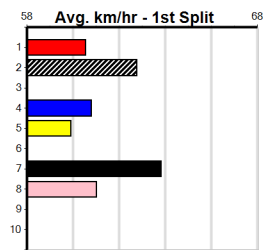

BALLARAT GREYS BINGO EVERY SUNDAY

Distance: 450m, Race Type: Tier 3 - Grade 7, Total Prizemoney: $1,530
1st: $1,000, 2nd: $320, 3rd: $160, 4th: $50

LIBRA COURT (4) should appreciate the smaller line-up and she will find this a lot easier than her most recent racing. PAW NITRO (8) was a strong 25.95 winner here and he exits the same draw tonight. COUNTY TYRONE (5) can charge to the line.

Watchdog Tips: **4** **8** **5** **2** **Bet:** **Win 4**

Form Box	Wgt	Dist	Track	Date	Time	BON	Margin	1st/2nd (Time)	PIR	Checked	Comment	W/R	Split 1	S/P	Grade		
1	BARELLEN SILK [7] Lack of early speed is a worry, prefer to watch $12.00																
	RBD Bitch Apr-22 Sire: FERAL FRANKY Dam: BARELLEN PEARL Trainer: Alfred King (Sulky)																
	Owner(s): A King																
	Winning Distances: < 300m (0) 300 - 399m (1) 400 - 499m (0) 500 - 599m (0) 600 - 699m (0) > 700m (0)																
	Winning Weights: 27.4(1)																
	7th (8)	27.2	410	HOR	R9	10-Sep-24	24.57	22.93	19.00 OUR MATE BEAR (23.26)	M/56	.	.	.	10.78	$76.00	X67	
	3rd (1)	27.6	390	BAL	R9	16-Sep-24	22.91	22.20	3.25L DARK BEFORE DAWN (22.69)	M/54	.	.	.	8.73	$26.10	T3-7	
	5th (5)	27.0	410	HOR	R2	24-Sep-24	24.06	22.93	6.50L HARDSTYLE GRACIE (23.61)	M/64	.	.	.	10.81	$24.80	7	
	8th (3)	27.4	390	BAL	R11	14-Oct-24	23.11	22.18	12.00 BURN AROUND (22.32)	M/88	.	W	.	8.93	$126.00	T3-7	
	3rd (5)	27.2	390	BAL	R9	17-Oct-24	22.88	22.15	8.50L ARCTIC GLAMOUR (22.32)	M/43	.	.	.	8.78	$21.70	T3-7	
6th (6)	26.8	410	HOR	R3	22-Oct-24	23.94	22.99	4.50L SOMETHING GOOD (23.64)	S/55	.	.	.	10.60	$39.00	7		
3rd (5)	27.1	450	BAL	R10	31-Oct-24	26.35	25.08	8.00L SASSY MUSTANG (25.80)	S/763	.	.	.	7.05	$43.30	7		
4th (6)	27.6	450	BAL	R5	07-Nov-24	26.33	25.56	1.25L HARD ROTOR (26.26)	M/652	.	.	.	7.02	$44.40	X67		
Last 3 wins NOT included above																	
1st (7)	27.4	390	BAL	R3	31-Jul-24	22.82	22.17	1.75L PAW NITRO (22.93)	M/43	.	.	.	8.85	$76.20	MH		
Box History																	
Bx	1st	2nd	3rd	4th	5th	6th	7th	8th									
1			1														
2					1	1											
3		1															
4																	
5			2		2												
6					1	3											
7	1			1	2	1											
8				1	1	1											
Prize Best Starts								$3020.00									
Trk/Dts								26.33(6)-7/11/24									
APM								21-1-1-3 3-0-0-1 1929									
2	RUSTY RANCHER [7] Strong effort to score at Geelong, must respect $4.80																
	BK Bitch May-22 Sire: MY REDEEMER Dam: LADY EMERALD Trainer: Colin Baker (Lara)																
	Owner(s): C Baker																
	Winning Distances: < 300m (0) 300 - 399m (0) 400 - 499m (1) 500 - 599m (0) 600 - 699m (0) > 700m (0)																
	Winning Weights: 23.3(1)																
	6th (6)	22.9	400	GEL	R2	20-Sep-24	23.45	22.35	16.00 AMRON BOBBY (22.35)	M/75	.	.	.	8.99	$35.70	M	
	6th (4)	23.3	400	GEL	R3	27-Sep-24	23.33	22.22	6.50L VOLTAGE STRIKE (22.88)	M/46	.	.	.	8.75	$24.20	M	
	4th (4)	23.0	400	GEL	R1	08-Oct-24	23.46	22.73	3.75L SETH SONIC (23.20)	M/34	.	.	.	8.72	$30.00	M	
	3rd (1)	23.4	460	GEL	R3	15-Oct-24	26.43	25.90	2.00L MASQUERADE PARTY	Q/223	.	.	.	6.72	$10.20	M	
	1st (1)	23.3	400	GEL	R1	22-Oct-24	23.65	22.43	0.05L JOELENE LASS (23.66)	Q/22	.	.	.	8.61	$4.50	T3-M	
8th (6)	23.4	460	GEL	R7	05-Nov-24	27.14	25.92	18.00 QUEEN KIMETTO (25.92)	M/366	.	.	.	6.84	$35.10	X67		
Last 3 wins NOT included above																	
Box History																	
Bx	1st	2nd	3rd	4th	5th	6th	7th	8th									
1	1			1													
2																	
3																	
4					1	1											
5																	
6						1		1									
7																	
8																	
Prize Best Starts								$1210.00									
Trk/Dts								FSH									
APM								6-1-0-1 0-0-0-0 1200									
3	*** VACANT BOX ***																
	Sire: Dam: Trainer:																
	Owner(s):																
	Winning Distances: < 300m (0) 300 - 399m (0) 400 - 499m (0) 500 - 599m (0) 600 - 699m (0) > 700m (0)																
	Winning Weights:																
	Box History