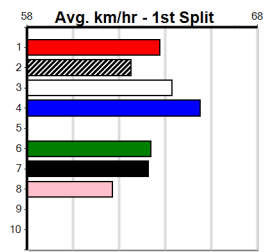

SWEET NETTY'S CATERING

Distance: 390m, Race Type: Grade 5 T3, Total Prizemoney: $1,530
1st: $1,000, 2nd: $320, 3rd: $160, 4th: $50

MARINO (2) was narrowly beaten here last week and he can go one better this time around. QUICK BISCUIT (7) has a good record here and he will be on the pace for most of the journey. PAW MARVEL (8) should get a nice cart across early on.

Watchdog Tips: 2 7 8 1 Bet: Win 2

ARGYLE EMMA [5] Biks Racing well, settles on the speed, keep safe $4.80
Owner(s): J Blake
Winning Distances: < 300m (0) 300 - 399m (9) 400 - 499m (1) 500 - 599m (0) 600 - 699m (0) > 700m (0)
Winning Weights: 27.0(1) 27.3(1) 27.4(2) 27.6(2) 27.7(3) 27.8(1)

MARINO [5] Narrowly beaten here last week, hard to reel in $3.20
Owner(s): B Middling
Winning Distances: < 300m (0) 300 - 399m (1) 400 - 499m (6) 500 - 599m (0) 600 - 699m (0) > 700m (0)
Winning Weights: 31.4(2) 31.6(2) 31.7(2) 31.8(1)

SMALL HEATH [5] Placed in two of four here, place hope again $10.00
Owner(s): J Holt
Winning Distances: < 300m (0) 300 - 399m (4) 400 - 499m (0) 500 - 599m (0) 600 - 699m (0) > 700m (0)
Winning Weights: 30.8(1) 31.5(1) 31.7(1) 31.9(1)

HE MAN [5] Capable but can miss the kick, next time $8.00
Owner(s): D Jarvis
Winning Distances: < 300m (0) 300 - 399m (9) 400 - 499m (0) 500 - 599m (0) 600 - 699m (0) > 700m (0)
Winning Weights: 34.8(1) 35.0(1) 35.2(1) 35.3(1) 35.7(1) 35.8(2) 35.9(1) 36.1(1)

*** VACANT BOX ***
Owner(s):
Winning Distances: < 300m (0) 300 - 399m (0) 400 - 499m (0) 500 - 599m (0) 600 - 699m (0) > 700m (0)
Winning Weights:

1

2

3

4

5