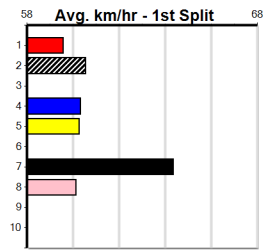

TUDOR ELECTRICAL

Distance: 450m, Race Type: Tier 3 - Maiden, Total Prizemoney: $1,530
1st: $1,000, 2nd: $320, 3rd: $160, 4th: $50

ZENVO YOYO (5) showed improvement last time and she can work into the mix mid race.
VANESSA BALE (4) can run a cheeky race

Watchdog Tips: **5** **4** **8** **2** **Bet:** **Win 5**

Form Box	Wgt	Dist	Track	Date	Time	BON	Margin	1st/2nd (Time)	PIR	Checked	Comment	WR	Split 1	S/P	Grade

WHISKY MACH [M] ***** SCRATCHED ***** **$12.00**

BD Feb-22 Sire: WHISKEY RIOT Dam: LONNIE MACH
Owner(s): C Baker Trainer: Colin Baker (Lara)

Winning Distances: < 300m (0) 300 - 399m (0) 400 - 499m (0) 500 - 599m (0) 600 - 699m (0) > 700m (0)

Winning Weights:

8th (8)	35.0	400	GEL	R2	30-Aug-24	24.31	22.46	22.00	WHITNEY GIRL (22.83)	S/88	.	VO	9.32	$18.70	M
6th (4)	35.1	400	GEL	R2	27-Sep-24	23.99	22.22	19.00	LIGHTNING RANGE (22.70)	S/66	.	SW	9.06	$45.80	M
7th (7)	34.7	300	HVL	R1	02-Oct-24	18.37	16.91	15.00	ASTON HONCHO (17.34)	S/7	.	.	4.38	$25.10	M
8th (3)	35.5	400	GEL	R2	21-Oct-24	24.31	22.57	22.00	MINH CANDY (22.80)	M/88	.	.	8.94	$119.20	M
8th (2)	35.2	425	BEN	R2	29-Oct-24	25.48	24.05	12.00	DALE'S CORNER (24.68)	M/788	.	.	6.98	$71.10	M
6th (2)	35.4	400	GEL	R2	05-Nov-24	24.17	22.46	18.00	PICHOLA RALPHY (22.94)	S/86	.	.	9.01	$73.30	M
7th (1)	35.4	390	BAL	R2	07-Nov-24	23.73	22.07	15.00	SABATINI (22.73)	Q/76	.	.	9.25	$46.90	M
8th (6)	35.4	460	GEL	R3	12-Nov-24	27.89	26.20	19.00	WINE LOVER (26.59)	S/888	.	.	7.09	$136.80	M

Last 3 wins NOT included above

Box History

Bx	1st	2nd	3rd	4th	5th	6th	7th	8th
1								
2						1		1
3								1
4						1		
5								
6								1
7							1	
8								1

Prize Best $0.00
Starts FSTD 8-0-0-0
Trk/Dts 0-0-0-0
APM 0

TEXAS MOON [M] **Had a few chances, needs to lead, tough ask** **$8.00**

LTF Dog Apr-22 Sire: FERAL FRANKY Dam: BARELLEN PEARL
Owner(s): A King Trainer: Alfred King (Sulky)

Winning Distances: < 300m (0) 300 - 399m (0) 400 - 499m (0) 500 - 599m (0) 600 - 699m (0) > 700m (0)

Winning Weights:

3rd (1)	32.1	390	BAL	R2	23-Aug-24	23.22	22.19	12.00	MAX ROSE (22.38)	M/33	.	.	8.87	$27.90	M
7th (4)	31.9	390	BAL	R1	06-Sep-24	23.25	22.42	7.50L	BEAST POWER (22.76)	S/88	.	.	9.00	$59.90	M
6th (3)	31.4	425	BEN	R2	18-Sep-24	25.40	24.12	15.00	RELEASED (24.37)	M/557	.	.	6.87	$10.60	T3-M
5th (4)	31.9	390	BAL	R1	14-Oct-24	23.17	22.18	6.00L	STILTON INDIE (22.76)	M/75	.	.	8.84	$39.30	T3-M
3rd (8)	31.9	390	BAL	R2	17-Oct-24	22.72	22.15	2.50L	TIME FOR TEA (22.56)	M/22	.	.	8.67	$10.50	T3-M
6th (6)	31.9	410	HOR	R1	22-Oct-24	24.14	22.99	7.50L	MISS YOUR KISS (23.65)	M/26	.	.	10.63	$33.80	M
6th (8)	32.2	450	BAL	R5	31-Oct-24	26.86	25.08	14.00	LONELY HUNTER (25.92)	M/555	.	.	6.84	$21.20	M
5= (6)	32.1	410	HOR	R3	05-Nov-24	23.99	22.93	11.00	IT'S BUBBLE TIME (23.24)	M/35	.	.	10.81	$23.70	MH

Last 3 wins NOT included above

Box History

Bx	1st	2nd	3rd	4th	5th	6th	7th	8th
1			2					
2						2		
3				1		1		1
4					1			1
5					1			
6					1	1		
7								
8		1				1		1

Prize Best $630.00
Starts 26.86(8)-31/10/24
Trk/Dts 15-0-0-3
APM 1-0-0-0
442

*** VACANT BOX ***

Sire: Dam: Trainer:

Owner(s):
Winning Distances: < 300m (0) 300 - 399m (0) 400 - 499m (0) 500 - 599m (0) 600 - 699m (0) > 700m (0)
Winning Weights:

Box History