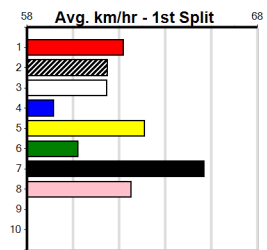

SOUTHERN SHEETMETAL

Distance: 390m, Race Type: Tier 3 - Grade 6, Total Prizemoney: $1,530
1st: $1,000, 2nd: $320, 3rd: $160, 4th: $50

BLAZING RIOT (5) can come out running and he has raced well here to date. HUSTLE NINA (6) rarely runs a bad race here and she should get a nice cart across in the early stages. DELL MISTER (7) is showing promise and he can settle on the speed.

Watchdog Tips: 5 6 7 1 Bet: Win 5

WINTER BALE (NSW)[6] Consistent type, has the good draw, keep safe $6.50
WBK Bitch May-22 Sire: ALLEN DEED Dam: WANNA ALLEN
Owner(s): B Middling
Trainer: Brendan Middling (Rockbank)
Winning Distances: < 300m (0) 300 - 399m (0) 400 - 499m (2) 500 - 599m (0) 600 - 699m (0) > 700m (0)
Winning Weights: 27.2(2)
3rd (8) 27.2 400 GEL R3 30-Jul-24 22.87 22.64 3.25L ASTON RECORD (22.65) S/33 . . . 8.52 $5.40 7
1st (6) 27.2 460 GEL R5 03-Aug-24 26.23 26.23 0.75L CHARLI MARLEY (26.27) M/211 . . . 6.75 $2.90 X67
6th (5) 27.5 425 BEN R3 14-Aug-24 24.49 23.98 7.50L FABIO GIBLET (23.98) M/566 . . . 6.69 $10.90 T3-6
2nd (5) 28.0 450 BAL R4 18-Aug-24 26.10 25.68 3.5L DEPUTY FRED (25.86) Q/223 . . . 6.71 $4.10 T3-6
7th (2) 28.0 525 MEP R2 28-Aug-24 31.29 29.95 7.00L BLACK THUMB (30.82) M/7777 . . . VO W 5.42 $19.50 6G
7th (2) 28.0 450 BAL R5 06-Sep-24 26.45 25.54 9.00L BEEN GIFTED (25.82) M/788 . . . W 6.94 $12.60 X67
3rd (2) 28.0 460 GEL R4 17-Sep-24 26.89 26.06 5.00L SHE'S WIRED (26.56) M/455 . . . W 6.93 $6.80 6G
3rd (7) 28.5 460 GEL R6 08-Oct-24 26.45 26.12 2.25L MAD APPLE (26.31) Q/346 . . . 6.73 $4.80 X67
Last 3 wins NOT included above
1st (3) 27.2 400 GEL R1 01-Jun-24 23.05 22.41 3.5L ARYA RIOT (23.28) Q/12 . . . 8.44 $4.90 M

ORYX [6] Capable type but prefer out wide, place best $7.00
F Dog Sep-21 Sire: ZAMBORA BROCKIE Dam: NORDEGREN
Owner(s): E Palma
Trainer: Emma Palma (Lara)
Winning Distances: < 300m (0) 300 - 399m (0) 400 - 499m (2) 500 - 599m (0) 600 - 699m (0) > 700m (0)
Winning Weights: 35.6(1) 36.0(1)
3rd (7) 35.5 460 GEL R10 02-Apr-24 26.54 26.22 4.75L SHE'S HARD WORK (26.22) Q/544 . . . 6.90 $5.60 X67
2nd (8) 35.3 450 BAL R2 07-Apr-24 25.58 24.91 0.50L MAGNET MOVER (25.56) Q/433 . . . 6.76 $4.20 X67
5th (2) 35.2 450 BAL R9 14-Apr-24 26.39 25.59 5.00L GEORGE JETSON (26.05) S/888 . . . 6.98 $3.80 X67
7th (4) 34.6 460 GEL R3 17-May-24 26.63 25.87 10.00 RESPECT ADVOCACY M/777 . . . W 6.88 $32.60 6G
5th (1) 34.6 525 MEP R9 05-Jun-24 30.85 30.00 9.50L CANYA VANQUISH (30.19) M/5555 . . . 5.26 $46.80 6G
3rd (8) 35.4 460 GEL R5 06-Aug-24 26.33 25.67 4.50L PAW LARRY (26.02) M/636 . . . 6.98 $3.00 X67
7th (8) 34.8 400 GEL R3 06-Sep-24 23.33 22.68 9.50L GROVER BALE (22.68) S/57 . . . 8.80 $8.40 RW
6th (3) 35.4 460 GEL R5 24-Sep-24 27.18 25.77 13.00 AS YOU WERE (26.33) M/686 . . . W 6.94 $5.40 6G
Last 3 wins NOT included above
1st (8) 35.6 400 GEL R1 19-Nov-23 22.66 22.46 5.00L VELVET VIXEN (23.00) S/21 . . . SW 8.55 $4.30 M
1st (1) 36.0 400 GEL R3 26-Mar-24 22.91 22.68 1.25L RIVERDALE CLYDE (23.00) M/55 . . . 8.57 $3.40 7