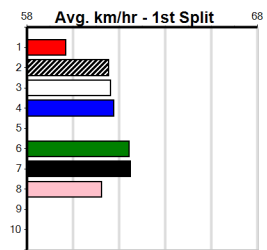

SPORTSBET SET A DEPOSIT LIMIT

Distance: 390m, Race Type: Grade 5 T3, Total Prizemoney: $1,530
1st: $1,000, 2nd: $320, 3rd: $160, 4th: $50

FERNBANK FLYER (4) has a good record here to date and she looks very well graded in this event.
MAGGIE PARKER (6) is better than her past few runs and she can work into the mix in the middle stages.
LALA SPEED (1) has solid claims

Watchdog Tips: **4** **6** **1** **8** **Bet:** **Win 4**

LALA SPEED [5] **$4.60**
Good record here, strong in the run home, threat
RBD Dog **May-21** **Sire: KC AND ALL** **Dam: LALA SHIM** **Trainer: Donna Knight (Talbot)**

Owner(s): G Mitchell
Winning Distances: < 300m (0) 300 - 399m (3) 400 - 499m (0) 500 - 599m (0) 600 - 699m (0) > 700m (0)
Winning Weights: 34.9(1) 35.1(1) 35.4(1)

Run	Pos	Wgt	Sex	Age	Date	Time	Margin	1st/2nd (Time)	PIR	Checked	Comment	WR	Split 1	S/P	Grade
2nd (6)	35.5	425	BEN	R12	26-Sep-24	24.78	24.09	2.75L LALA NOEL (24.59)	S/533	.	.	.	6.83	$5.90	T3-5
5th (7)	35.6	425	BEN	R10	02-Oct-24	24.58	23.88	9.50L SOMETHING CLEVER (23.93)	M/444	.	.	.	6.75	$56.50	SH
7th (1)	34.9	425	BEN	R12	09-Oct-24	25.00	23.99	7.50L COCONUT OAKLAND (24.51)	S/777	.	.	.	6.95	$4.80	T3-5
6th (3)	35.4	390	BAL	R11	17-Oct-24	22.90	22.15	6.00L PAW HUNTER (22.50)	S/76	.	.	.	8.90	$57.80	T3-RW
2nd (6)	35.3	425	BEN	R13	23-Oct-24	24.76	24.02	2.00L LALA NOEL (24.64)	M/822	.	.	.	7.01	$6.40	T3-5
3rd (7)	35.3	425	BEN	R12	26-Oct-24	24.74	24.08	3.25L LALA NOEL (24.53)	M/233	.	.	.	6.75	$12.80	5
5th (8)	35.3	425	BEN	R11	04-Nov-24	24.58	23.81	3.5L CRUSOE PEARL (24.34)	S/744	.	.	.	6.87	$42.60	T3-5
5th (8)	35.3	390	BAL	R7	07-Nov-24	22.80	22.07	4.00L INGA SALLY (22.54)	M/64	.	.	.	8.83	$12.40	5

Last 3 wins NOT included above

1st (4)	35.1	390	BAL	R1	03-Feb-23	22.39	21.81	6.50L TINKER KIM (22.83)	Q/11	.	.	.	8.46	$7.20	M
1st (7)	35.4	390	BAL	R10	25-Feb-23	22.65	22.19	0.75L BLACKPOOL DOZER (22.70)	S/63	.	.	.	8.78	$6.70	7
1st (1)	34.9	390	BAL	R11	24-Jul-23	22.52	22.34	0.25L KEEPS ON (22.53)	M/73	.	.	.	8.70	$3.80	T3-RW

Box History

Bx	1st	2nd	3rd	4th	5th	6th	7th	8th
1	1	2	2	2	2	3	3	
2	3	3	1	1	1			
3	1	2				1	1	
4	1	5	2	2	3	2	1	1
5	1	2	1	1	3	3		
6	3			1	2	1	1	
7	1		2	1	3	1	1	2
8			2	3	2	2	1	

Prize Best Starts Trk/Dts APM
$15200.00
22.39(4)-3/2/23
86-3-15-15
33-3-6-7
1743