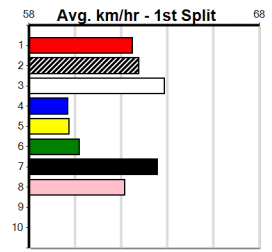

EUREKA CONCRETE

Distance: 390m, Race Type: Grade 5 T3, Total Prizemoney: $1,530
1st: $1,000, 2nd: $320, 3rd: $160, 4th: $50

SALMON SPRAY (1) is drawn to hold the early lead and she should prove too classy for this line-up.
MORAINE MIA (2) has a good record here and she can follow the red through early on. ZAPPY
BALE (8) recorded his PB here from this draw

Watchdog Tips: **1** **2** **8** **4** **Bet:** **Win 1**

Form Box	Wgt	Dist	Track	Date	Time	BON	Margin	1st/2nd (Time)	PIR	Checked	Comment	WR	Split 1	S/P	Grade
1															
SALMON SPRAY [5] Drawn to lead, class edge, hard to reel in $2.20															
BK	Bitch			Mar-22			Sire: ASTON DUKE		Dam: STARLIGHT JILL		Trainer: Andrew Mooney (Amherst)				
Owner(s): A Mooney															
Winning Distances: < 300m (0) 300 - 399m (3) 400 - 499m (0) 500 - 599m (0) 600 - 699m (0) > 700m (0)															
Winning Weights: 27.5(2) 27.8(1)															
7th (3)	27.9	390	BAL	R11	23-Sep-24	23.08	22.35	9.00L ASTON AFFLECK (22.48)	M/35				8.69	$8.60	T3-6
6th (8)	27.9	390	BAL	R12	30-Sep-24	22.79	22.39	3.75L PAW PENELOPE (22.54)	M/26				8.50	$12.30	T3-6
7th (4)	27.9	390	BAL	R11	07-Oct-24	23.27	22.52	6.50L WHATEVER WILLOW (22.83)	M/25				8.55	$15.50	T3-6
4th (2)	27.6	390	BAL	R12	14-Oct-24	22.72	22.18	6.00L BINGO DASH (22.31)	Q/14				8.44	$5.50	T3-6
3rd (6)	27.4	400	GEL	R11	21-Oct-24	23.09	22.57	2.50L RONNY ALLSORTS (22.93)	Q/15				8.35	$2.00	6G
7th (4)	27.4	390	BAL	R3	28-Oct-24	23.11	22.09	12.00 GO SEEK MURPHY (22.32)	M/77				8.70	$3.30	T3-6
4th (3)	27.5	390	BAL	R11	04-Nov-24	22.80	22.43	4.00L MUCK AROUND (22.53)	Q/14				8.46	$10.20	T3-6
1st (8)	27.5	390	BAL	R12	07-Nov-24	22.67	22.07	0.75L DOWN SOUTH QUEEN	Q/11				8.51	$3.40	X67
Last 3 wins NOT included above															
1st (1)	27.5	390	BAL	R1	15-Apr-24	22.83	22.28	0.75L PIPPA (22.88)	Q/11				8.47	$3.50	T3-M
1st (4)	27.8	390	BAL	R10	09-Jun-24	22.56	22.34	4.75L MAKE US DREAM (22.89)	Q/11				8.35	$6.10	T3-7

Box History								
Bx	1st	2nd	3rd	4th	5th	6th	7th	8th
1	1	1			1	2		
2				2	2	1		
3				1			2	
4	1	1			1			2
5		2						
6			2			1		
7			2				1	1
8	1				1	1		
Prize Best Starts								$5170.00
Trk/Dts								22.52(1)-4/5/24
APM								30-3-4-4 22-3-3-2 2700