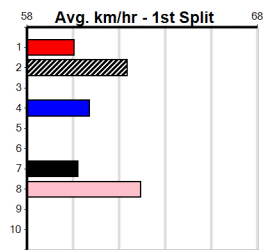

RSN GREY AREAS - WEDNESDAY & FRIDAY

Distance: 390m, Race Type: Tier 3 - Maiden, Total Prizemoney: $1,530
1st: $1,000, 2nd: $320, 3rd: $160, 4th: $50

KELCE'S GIRL (8) has turned in some handy performances to date and she can stay wide in her races. HARLOW'S BOY (4) led for a long way last time and he will give a great sight again. BLINDING FAITH (5) can run a cheeky race.

Watchdog Tips: **8** **4** **5** **2** **Bet:** **Win 8**

Form Box	Wgt	Dist	Track	Date	Time	BON	Margin	1st/2nd (Time)	PIR	Checked	Comment	WR	Split 1	S/P	Grade		
1	CLASSIC CHARM [M] $16.00																
	One paced to date, needs to find plenty, no																
	BK Bitch Sep-21 Sire: RAW ABILITY Dam: MAYFAIR MISS Trainer: Richard Boehm (Dunolly)																
	Owner(s): S Elmes																
	Winning Distances: < 300m (0) 300 - 399m (0) 400 - 499m (0) 500 - 599m (0) 600 - 699m (0) > 700m (0)																
	Winning Weights:																
	4th (4)	29.6	425	BEN	R1	06-Mar-24	25.17	23.79	7.50L RUN BETTY RUN (24.67)	M/565	.	.	.	7.05	$9.20	M	
	4th (1)	29.3	425	BEN	R2	20-Mar-24	25.17	24.11	12.00 MCIVOR OLLY (24.34)	M/664	.	VO	.	6.77	$6.20	M	
	8th (2)	29.1	450	SHP	R2	04-Apr-24	26.63	25.47	16.00 SORRY I'M LATE (25.57)	S/887	.	.	.	7.04	$60.30	T3-M	
	7th (7)	28.8	425	BEN	R2	10-Apr-24	25.65	24.18	15.00 SNOW ROYALE (24.63)	M/887	.	SW	.	7.08	$19.70	T3-M	
8th (8)	27.7	300	HVL	R1	29-May-24	17.94	16.76	11.00 CERTAIN MAGIC (17.21)	M/7	.	.	.	4.41	$13.00	M		
8th (5)	28.2	390	SHP	R2	20-Jun-24	24.04	22.20	16.00 BOULDER DASH (22.94)	M/8	.	.	.	9.18	$36.50	M		
8th (7)	28.1	425	BEN	R1	26-Jun-24	25.81	23.91	20.00 ESPRESSO BABE (24.45)	M/888	.	V28	.	7.04	$76.40	T3-M		
8th (3)	28.9	390	BAL	R1	11-Nov-24	23.64	22.11	11.00 LONG REEF (22.89)	M/88	.	.	.	9.03	$66.00	T3-M		
Last 3 wins NOT included above																	
<table border="1"> <tr><td>Prize Best</td><td>$150.00</td></tr> <tr><td>Starts</td><td>23.64(3)-11/11/24</td></tr> <tr><td>Trk/Dts</td><td>11-0-0-0</td></tr> <tr><td>APM</td><td>1-0-0-0</td></tr> <tr><td></td><td>30</td></tr> </table>																	
2	CLASSY WILLOW [M] $7.50																
	Still learning, has shown some talent, respect																
	BD Bitch Nov-21 Sire: TOMMY SHELBY Dam: PINK MARTINI Trainer: Sandra Elmes (Dunolly)																
	Owner(s): S Elmes																
	Winning Distances: < 300m (0) 300 - 399m (0) 400 - 499m (0) 500 - 599m (0) 600 - 699m (0) > 700m (0)																
	Winning Weights:																
	6th (8)	25.9	410	HOR	R1	27-Mar-24	24.39	22.70	18.00 BALA ACE (23.13)	M/77	.	.	.	10.98	$68.90	M	
	3rd (4)	26.9	305	MTG	R1	05-Sep-24	18.36	17.50	3.75L JAN HEWETT (18.10)	.	.	.	.	6.09	$4.80	M	
	3rd (1)	26.9	410	HOR	R4	15-Sep-24	24.06	23.03	5.50L IVORY NARWHAL (23.70)	Q/33	.	.	.	10.77	$14.40	M	
	6th (2)	27.5	390	BAL	R2	11-Nov-24	23.19	22.11	9.50L FLAT CHAT (22.54)	Q/33	.	.	.	8.63	$13.10	T3-M	
Last 3 wins NOT included above																	
<table border="1"> <tr><td>Prize Best</td><td>$405.00</td></tr> <tr><td>Starts</td><td>23.19(2)-11/11/24</td></tr> <tr><td>Trk/Dts</td><td>4-0-0-2</td></tr> <tr><td>APM</td><td>1-0-0-0</td></tr> <tr><td></td><td>295</td></tr> </table>																	
3	*** VACANT BOX ***																
	Sire: Dam: Trainer:																
	Owner(s):																
	Winning Distances: < 300m (0) 300 - 399m (0) 400 - 499m (0) 500 - 599m (0) 600 - 699m (0) > 700m (0)																
	Winning Weights:																
	Box History																
	Last 3 wins NOT included above																
	<table border="1"> <tr><td>Prize Best</td><td>$680.00</td></tr> <tr><td>Starts</td><td>22.81(3)-7/11/24</td></tr> <tr><td>Trk/Dts</td><td>8-0-1-1</td></tr> <tr><td>APM</td><td>4-0-1-1</td></tr> <tr><td></td><td>556</td></tr> </table>																
	4	HARLOW'S BOY [M] $3.40															
		Led for a long way last time, clear danger															
BD Dog May-22 Sire: FERAL FRANKY Dam: ZULU EYES Trainer: Sophie Fitzgerald (Blakeville)																	
Owner(s): T Monaghan																	
Winning Distances: < 300m (0) 300 - 399m (0) 400 - 499m (0) 500 - 599m (0) 600 - 699m (0) > 700m (0)																	
Winning Weights:																	
6th (7)		29.7	450	BAL	R4	23-Aug-24	26.62	25.41	12.00 BLACK EMU (25.82)	Q/224	.	.	.	6.79	$34.30	M	
3rd (1)		29.4	390	BAL	R2	28-Aug-24	22.99	22.24	10.00 ONLY EASY (22.32)	Q/23	.	.	.	8.66	$22.10	M