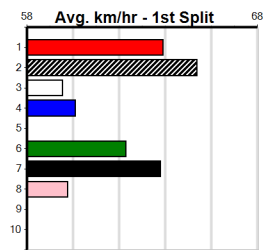

1
6:49PM

(VIC time)

Distance: 390m, Race Type: Tier 3 - Maiden, Total Prizemoney: $1,530
1st: $1,000, 2nd: $320, 3rd: $160, 4th: $50

BLAZIN' BON (2) has shown good early burn in her two runs to date and she will prove hard to reel in. PAW WAITARA (1) has been placed in both runs here and she will be in the firing line throughout. BOGGY PUB (4) is an improving type

Watchdog Tips: **2** **1** **4** **8** Bet: Win 2

PAW WAITARA [M] Biks Placed in both runs here, well drawn, danger $2.80
BK Bitch Feb-23 Sire: CHRISTO BALE Dam: WINNIE ALLEN Trainer: Tammy Kennedy-harris (Devon M)
Winning Distances: < 300m (0) 300 - 399m (0) 400 - 499m (0) 500 - 599m (0) 600 - 699m (0) > 700m (0)
Winning Weights:
6th (8) 26.5 400 GEL R2 13-Sep-24 23.67 22.65 9.00L PAW WHITLEY (23.05) M/47 . . . 8.86 $5.70 M
6th (7) 26.0 450 BAL R2 25-Sep-24 27.14 25.40 12.00 ZERO PREDATOR (26.37) M/156 . . . W 6.85 $4.90 MH
2nd (1) 26.1 400 GEL R2 01-Oct-24 23.33 22.76 4.25L PAW EVA (23.04) Q/13 . . . 8.49 $3.00 M
2nd (3) 26.8 390 BAL R2 07-Oct-24 23.00 22.52 0.75L TIMMY TIME (22.96) Q/12 . . . 8.65 $8.00 T3-M
7th (7) 26.3 400 GEL R1 11-Oct-24 23.36 22.58 5.50L PERFECT SOUL (22.99) M/56 . . . W 8.60 $4.80 M
F (6) 26.3 400 GEL R1 15-Oct-24 0.00 22.45 . ODYSSEUS BALE (23.50) M/27 . V14 . 8.47 $9.80 M
ST (-) 26.7 390 BAL 04-Nov-24 23.14 12.00 Trial Cleared M/34 . 5of5 . 8.38 . ST
3rd (4) 26.8 390 BAL R1 11-Nov-24 22.91 22.11 0.50L LONG REEF (22.89) Q/11 . . . 8.51 $4.20 T3-M
Last 3 wins NOT included above
Prize Best $800.00
Starts 22.91(4)-11/11/24
Trk/Dts 7-0-2-1
APM 2-0-1-1 512

BLAZIN' BON [M] Shown good early burn in both runs, go close $3.40
BK Bitch Oct-22 Sire: ASTON RUPEE Dam: ALWAYS HO HO Trainer: Alfred King (Sulky)
Winning Distances: < 300m (0) 300 - 399m (0) 400 - 499m (0) 500 - 599m (0) 600 - 699m (0) > 700m (0)
Winning Weights:
7th (7) 26.4 390 BAL R2 31-Oct-24 23.42 22.23 14.00 DOONGALLA SHANE (22.50) M/12 . . . 8.48 $17.40 M
4th (8) 26.6 410 HOR R1 05-Nov-24 23.90 22.93 5.00L BELLA BLOSSOM (23.57) Q/11 . . . 10.42 $12.70 MH
Last 3 wins NOT included above
Prize Best $75.00
Starts 23.42(7)-31/10/24
Trk/Dts 2-0-0-0
APM 1-0-0-0 75

IRENA BELLA [M] *** SCRATCHED *** $16.00
F Bitch Mar-22 Sire: CHRISTO BALE Dam: ROSE ROYCE Trainer: Suzanne Mannion (Gordon)
Winning Distances: < 300m (0) 300 - 399m (0) 400 - 499m (0) 500 - 599m (0) 600 - 699m (0) > 700m (0)
Winning Weights:
6th (4) 28.3 390 BAL R1 24-Jul-24 22.93 22.18 7.50L CUSTARD ART (22.42) M/66 . . . 8.97 $16.10 M
6th (1) 28.2 400 GEL R1 03-Aug-24 23.67 22.64 8.00L GO NOW (23.13) M/66 . . . 9.07 $5.60 M
4th (2) 28.0 390 BAL R10 23-Aug-24 22.85 22.19 7.00L CRACKERJACK MATT (22.36) M/65 . . . 8.82 $12.00 M
7th (3) 28.3 390 BAL R1 07-Oct-24 23.41 22.52 8.50L BONA VISTA (22.82) M/58 . . . 8.85 $24.90 T3-M
7th (2) 28.2 390 BAL R2 14-Oct-24 23.22 22.18 9.00L TONKA BALE (22.63) Q/37 . . . W 8.82 $10.90 T3-M
5th (1) 27.8 390 BAL R2 17-Oct-24 22.88 22.15 4.50L TIME FOR TEA (22.56) Q/45 . . . SW 8.79 $7.10 T3-M
5th (2) 28.0 390 BAL R1 24-Oct-24 23.12 22.08 11.00 MAJOR ALLEN (22.39) M/64 . . . 8.99 $56.20 M
5th (2) 27.6 390 BAL R2 07-Nov-24 23.32 22.07 8.50L SABATINI (22.73) M/55 . . . 9.03 $9.50 M
Last 3 wins NOT included above
Prize Best $485.00
Starts 22.85(2)-23/8/24
Trk/Dts 16-0-0-1
APM 11-0-0-1 157