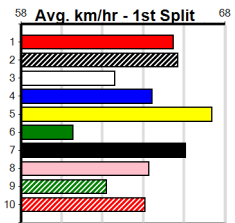

JADE WIESE MEMORIAL FINAL (275+ RAN)

Distance: 450m, Race Type: S/E Final, Total Prizemoney: $3,360
1st: $2,250, 2nd: $690, 3rd: $345, 4th: $75

9

8:49PM

(VIC time)

I'M HONEY (5) has the speed to find the arm soon after box rise in this and she looks like the one to beat here. EVIE MALDINI (1) has shown good speed in her smart recent efforts and she could be the main danger in this.

Watchdog Tips: **5** **1** **7** **6** **Bet:** **Win 5**