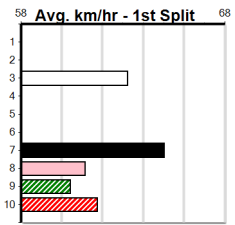

SPORTSBET HT1

Distance: 390m, Race Type: Maiden Heat, Total Prizemoney: $2,535
1st: $1,680, 2nd: $520, 3rd: $260, 4th: $75

1

6:12PM
(VIC time)

DEMOLISH (3) showed good speed in smart placings in 2 of her last 3 starts and she may be the one to beat in this. ASTON SUSHI (5) is out of a dam who had one start for a fast Geelong win and she could be right in the finish here.

Watchdog Tips: **3** **5** **7** **8** **Bet:** **Box Quinella 3,5,7 ($10 for 333.33%)**