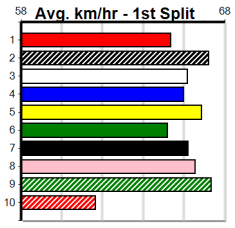

WOOD MOTORCYCLE & MOWER

Distance: 390m, Race Type: Mixed 4/5, Total Prizemoney: $3,360
1st: $2,250, 2nd: $690, 3rd: $345, 4th: $75

10

9:12PM

(VIC time)

PAW TABITHA (4) was an explosive 23.95 Bendigo winner 3 starts back and she may only need to step on even terms to salute here. LALA TURBO (1) was a top winner here last start and he is drawn to challenge again tonight.

Watchdog Tips: **4** **1** **3** **5** **Bet:** **Box Quinella 1,3,4 ($10 for 333.33%)**