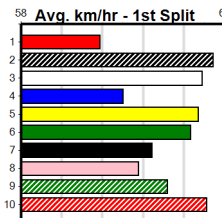

PADDY WANTS PATS WARRNAMBOOL DE

Distance: 450m, Race Type: S/E Final, Total Prizemoney: $7,325
1st: $5,000, 2nd: $1,500, 3rd: $750, 4th: $75

7

8:07PM

(VIC time)

CANYA ALL UP (2) posted fast all the way wins in his first 2 starts and he may prove hard to beat from his good draw here. BETTER LIGHT UP (8) lit up the clock in his fastest heat win last week and he looks like a big danger in this.

Watchdog Tips:

2

8

6

3

Bet:

Win 2