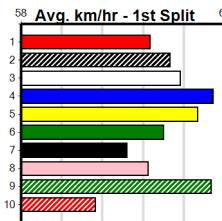

11

9:33PM

(VIC time)

PAW JUDAS (1) was a solid Ballarat winner 4 starts back and he may prove hard to hold out from this draw. MICHIEF MATE (8) has won from this draw and looks like the danger after some good efforts in recent times.

Watchdog Tips: **1** **8** **2** **6** **Bet:** **Box Trifecta 1,2,6,8 ($10 for 41.67%)**