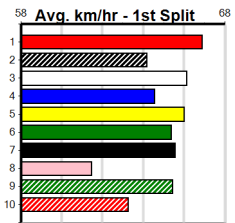

SAM BARBIE GRANT MEMORIAL FINAL (2)

Distance: 450m, Race Type: S/E Final, Total Prizemoney: $3,360
1st: $2,250, 2nd: $690, 3rd: $345, 4th: $75

4

7:07PM

(VIC time)

PERFECT ACE (1) showed speed in his fastest heat win and he is drawn to find the arm early again and looks like the one to beat. NIZHONI (3) was a top heat winner last week and he has the speed to be prominent throughout again.

Watchdog Tips: **1** **3** **6** **5** **Bet:** **Quinella 1/3 ($10 for 1000%)**