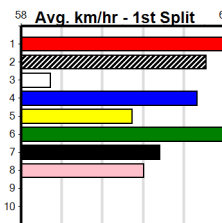

RAY DREW MEMORIAL

Distance: 650m, Race Type: Special Event, Total Prizemoney: $4,445

1st: $2,990, 2nd: $920, 3rd: $460, 4th: $75

8

8:30PM

(VIC time)

REITERATE (1) looks to have a bit of a class edge on his rivals in this and he may prove hard to catch if he finds the arm here. APILLA (3) has been one of the gun stayers in S.A of late and she can make her presence felt in this.

Watchdog Tips: **1** **3** **2** **6** **Bet:** **Trifecta 1/2,3,6/2,3,6 ($10 - 166.67%)**