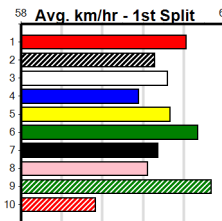

Distance: 390m, Race Type: Grade 5, Total Prizemoney: $2,925
1st: $1,950, 2nd: $600, 3rd: $300, 4th: $75

12

9:54PM

(VIC time)

MY GIRL TORI (1) is drawn to find the arm soon after box rise in this and she looks to have a bit too much class for her rivals. GOLDEN BLEND (6) has met some speedy types in his last few starts and he looks like the main danger here.

Watchdog Tips:

1

6

5

2

Bet:

Trifecta 1/2,5,6/2,3,5,6 ($10 - 111.11%)