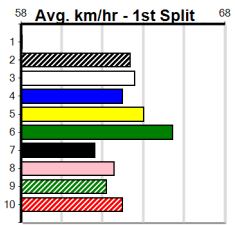

# RIDE FOR LUCY

Distance: 450m, Race Type: Mixed 6/7, Total Prizemoney: \$2,925  
1st: \$1,950, 2nd: \$600, 3rd: \$300, 4th: \$75

**3**  
**6:52PM**  
(VIC time)

MERL'S LAD (6) has been solidly placed in his last 2 starts and he looks set for a much deserved victory here. SIR WHIP (2) can race on the speed from the outset in this and he looks like the main danger. VERY SNEAKY (7) can wind up mid race.