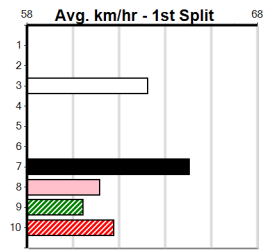

1

6:12PM

(VIC time)

Distance: 390m, Race Type: Maiden Heat, Total Prizemoney: $2,535
1st: $1,680, 2nd: $520, 3rd: $260, 4th: $75

DEMOLISH (3) showed good speed in smart placings in 2 of her last 3 starts and she may be the one to beat in this. ASTON SUSHI (5) is out of a dam who had one start for a fast Geelong win and she could be right in the finish here.

Watchdog Tips: 3 5 7 8 Bet: Box Quinella 3,5,7 ($10 for 333.33%)

OH SO BREE (NSW)[M] Steady placings in 2 of her last 4, place best. $17.00
Owner(s): Gh Syndications (SYN), A Hunter, E Diblasi, A Greening
Trainer: Gary Hunt (Cudgee) ENG WBL 2025-01-07

MORaine EMMA [M] Litter has only been fair to date, watch betting. $5.50
Owner(s): MORaine (SYN), G Judd, S Judd
Trainer: Glenn Judd (Noorat)

DEMOLISH [M] Smart placings in 2 of her last 3, can go close. $3.80
Owner(s): R Bean
Trainer: Debbie Bewley (Pentland Hills)

GOWIE (NSW)[M] Litter has been handy, betting best guide. $11.00
Owner(s): T Watkins
Trainer: Peter Inguanti (Camperdown)

ASTON SUSHI [M] Dams only start was a fast win, watch betting. $6.50
Owner(s): R Borda
Trainer: Dustin Drew (Dennington)

1

2

3

4

5