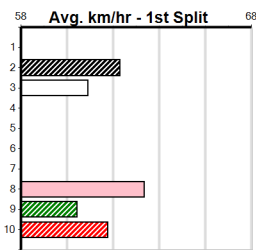

2

6:34PM

(VIC time)

Distance: 390m, Race Type: Maiden Heat, Total Prizemoney: $2,535
1st: $1,680, 2nd: $520, 3rd: $260, 4th: $75

HAPPY AND NUMB (5) comes to the races from a kennel that usually produces fast chasers and he may be the one to beat here. ASTON CASTLE (6) is out of a dam who had one start for a fast Geelong win and she could be right in the finish here.

Watchdog Tips: **5** **6** **8** **7** **Bet:** Box Quinella 5,6,8 ($10 for 333.33%)

1

MORAINE ALICE [M] Litter has only been fair to date, watch betting. **$6.50**
BD Bitch May-23 Sire: FERDINAND BOY Dam: MORAINE ROSIE
Owner(s): MORAINE (SYN), G Judd, S Judd
Winning Distances: < 300m (0) 300 - 399m (0) 400 - 499m (0) 500 - 599m (0) 600 - 699m (0) > 700m (0)
Winning Weights:

Bx	1st	2nd	3rd	4th	5th	6th	7th	8th
1								
2								
3								
4								
5								
6								
7								
8								

Prize Best $0 FSH
Starts 0-0-0-0
Trk/Dts 0-0-0-0
APM 0

Last 3 wins NOT included above

2

WINSLOW WISH [M] Handy placings in her last 2 starts, place hopes. **$18.00**
BD Bitch Jan-22 Sire: ASTON DEE BEE Dam: ASTON CORINNA
Owner(s): A Drew
Winning Distances: < 300m (0) 300 - 399m (0) 400 - 499m (0) 500 - 599m (0) 600 - 699m (0) > 700m (0)
Winning Weights:

Bx	1st	2nd	3rd	4th	5th	6th	7th	8th
1								
2								
3								
4								
5								
6								
7								
8								

Prize Best $690.00
Starts 22.88(6)-30/12/24
Trk/Dts 7-0-2-0
APM 5-0-2-0
680

Last 3 wins NOT included above

3

ISINBAYEVA [M] Too slow early in her debut, can improve here. **$13.00**
BD Bitch Mar-23 Sire: BEAST UNLEASHED Dam: ULTIMATE QUEST
Owner(s): G Talarico
Winning Distances: < 300m (0) 300 - 399m (0) 400 - 499m (0) 500 - 599m (0) 600 - 699m (0) > 700m (0)
Winning Weights:

Bx	1st	2nd	3rd	4th	5th	6th	7th	8th
1								
2								
3								
4								
5								
6								
7								
8								

Prize Best $0.00
Starts 23.04(3)-28/12/24
Trk/Dts 1-0-0-0
APM 1-0-0-0
0

Last 3 wins NOT included above

4

GRAND LULU [M] Slow out and well beaten on debut, maybe later. **$15.00**
BK Bitch Oct-22 Sire: AUSSIE INFRARED Dam: GRAND AUDREY
Owner(s): M Rodgers
Winning Distances: < 300m (0) 300 - 399m (0) 400 - 499m (0) 500 - 599m (0) 600 - 699m (0) > 700m (0)
Winning Weights:

Bx	1st	2nd	3rd	4th	5th	6th	7th	8th
1								
2								
3								
4								
5								
6								
7								
8								

Prize Best $0.00 FSH
Starts 1-0-0-0
Trk/Dts 0-0-0-0
APM 0

Last 3 wins NOT included above

5

HAPPY AND NUMB [M] Kennel usually produces fast ones, watch betting. **$2.50**
BK Dog Feb-23 Sire: EL GRAND SENOR Dam: PRETTY BOMB
Owner(s): SPARKLE AND FADE (SYN), J Paraskevas, A Paraskevas
Winning Distances: < 300m (0) 300 - 399m (0) 400 - 499m (0) 500 - 599m (0) 600 - 699m (0) > 700m (0)
Winning Weights:

Bx	1st	2nd	3rd	4th	5th	6th	7th	8th
1								
2								
3								
4								
5								
6								
7								
8								

Prize Best $0 FSH
Starts 0-0-0-0
Trk/Dts 0-0-0-0
APM 0

Last 3 wins NOT included above