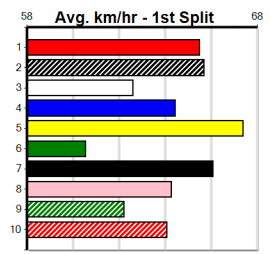

JADE WIESE MEMORIAL FINAL (275+ RANK)

Distance: 450m, Race Type: S/E Final, Total Prizemoney: $3,360
1st: $2,250, 2nd: $690, 3rd: $345, 4th: $75

I'M HONEY (5) has the speed to find the arm soon after box rise in this and she looks like the one to beat here. EVIE MALDINI (1) has shown good speed in her smart recent efforts and she could be the main danger in this.

Watchdog Tips: 5 1 7 6 Bet: Win 5

EVIE MALDINI [4] Shown speed in smart recent efforts, danger. $4.50
BK Bitch Oct-21 Sire: DROOPYS MALDINI Dam: ONE STEP AHEAD
Trainer: Craig Treherne (Lara)
Winning Distances: < 300m (0) 300 - 399m (2) 400 - 499m (3) 500 - 599m (0) 600 - 699m (0) > 700m (0)
Winning Weights: 28.1(2) 28.2(2) 28.4(1)
Box History table and Prize Best Starts table included.

LADY TEQUILA [7] Slowest of the runners in heats last week, later. $6.50
RBD Bitch Apr-22 Sire: SH AVATAR Dam: SETTLED
Trainer: Sheldon Hamilton (Smythes Cree)
Winning Distances: < 300m (0) 300 - 399m (0) 400 - 499m (1) 500 - 599m (0) 600 - 699m (0) > 700m (0)
Winning Weights: 28.1(1)
Box History table and Prize Best Starts table included.

MORaine GLORIA [7] *** SCRATCHED *** $15.00
BD Bitch Oct-21 Sire: SUPERIOR PANAMA Dam: GLORIA BALE
Trainer: Glenn Judd (Noorat)
Winning Distances: < 300m (0) 300 - 399m (1) 400 - 499m (0) 500 - 599m (0) 600 - 699m (0) > 700m (0)
Winning Weights: 26.6(1)
Box History table and Prize Best Starts table included.

HURRICANE MIST [5] Drawn to find too much trouble here, needs to step $14.00
BD Bitch Jul-21 Sire: WHISKEY RIOT Dam: VALLETTA MIST
Trainer: Peter Nicholls (Eaglehawk)
Winning Distances: < 300m (0) 300 - 399m (0) 400 - 499m (1) 500 - 599m (5) 600 - 699m (0) > 700m (0)
Winning Weights: 27.4(1) 27.5(1) 27.6(1) 27.7(1) 27.8(1) 28.0(1)
Box History table and Prize Best Starts table included.

I'M HONEY [4] Can cross and lead from box rise here, one to beat $2.50
F Bitch May-22 Sire: FLYING RICCIARDO Dam: I'M POPPY
Trainer: Danielle Smith (Lara)
Winning Distances: < 300m (0) 300 - 399m (0) 400 - 499m (1) 500 - 599m (5) 600 - 699m (0) > 700m (0)
Winning Weights: 26.5(1) 26.6(1) 27.0(2) 27.2(1) 27.7(1)
Box History table and Prize Best Starts table included.