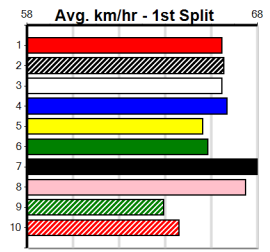

MACEY'S BISTRO

Distance: 450m, Race Type: Mixed 4/5, Total Prizemoney: $3,360
1st: $2,250, 2nd: $690, 3rd: $345, 4th: $75

SKETCHY DEMOS (7) has posted scorching all the way wins in 2 of his last 4 starts and he may have a bit too much class for his rivals in this. ASTON ZINGARA (3) can come out running in her races and she could be prominent throughout.

Watchdog Tips: 7 3 1 5 Bet: Win 7

Race 1: TORNAO TAHLIA [4] Rarely runs a bad race, gun draw, big chance. $5.50. Owner(s): MILLIONAIRES (SYN), J Farrugia, A Farrugia. Sire: HARD STYLE RICO. Dam: JOSEPHINE. Trainer: Keith Lloyd (Balliang). Includes winning distances, weights, and a box history table.

Race 2: HIDDEN STONES [5] *** SCRATCHED *** $6.00. Owner(s): Y Rishon. Sire: BERNARDO. Dam: JUNO AWAY. Trainer: Yaakov Rishon (Warrnambool). Includes winning distances, weights, and a box history table.

Race 3: ASTON ZINGARA [4] Top all the way city winner 3 back, major player. $2.90. Owner(s): R Borda. Sire: BARCIA BALE. Dam: GYPSIES LUCK. Trainer: Aimee Drew (Winslow). Includes winning distances, weights, and a box history table.

Race 4: MEPUNGA ROCKY [5] Shown speed in his last couple but needs luck here $6.50. Owner(s): B Smith. Sire: FERNANDO BALE. Dam: MEPUNGA FREDA. Trainer: Jeffrey Britton (Anakie). Includes winning distances, weights, and a box history table.

Race 5: ASTON MAI TAI [5] Solid wins in 2 of her last 4 starts, can threaten $13.00. Owner(s): R Borda. Sire: FERNANDO BALE. Dam: ASTON MIRAGE. Trainer: Aimee Drew (Winslow). Includes winning distances, weights, and a box history table.