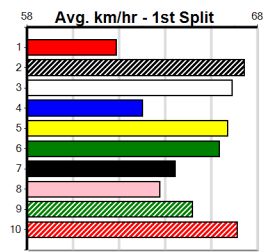

PADDY WANTS PATS WARRNAMBOOL DERBY

7

8:07PM

(VIC time)

Distance: 450m, Race Type: S/E Final, Total Prizemoney: $7,325
1st: $5,000, 2nd: $1,500, 3rd: $750, 4th: $75

CANYA ALL UP (2) posted fast all the way wins in his first 2 starts and he may prove hard to beat from his good draw here. BETTER LIGHT UP (8) lit up the clock in his fastest heat win last week and he looks like a big danger in this.

Watchdog Tips: 2 8 6 3 Bet: Win 2

TIME TO FIRE (SA)[5] Good effort in heat last week but unlikely here. $23.00
BD Dog Apr-23 Sire: FERNANDO BALE Dam: MALLEE DREAMER
Owner(s): Butcher Butcher (SYN), C Butcher, Y Butcher
Trainer: Damien Smith (Murray Bridge Eas)

CANYA ALL UP (NSW)[6] No luck in heat, better draw today, hard to beat. $3.20
BK Dog Mar-23 Sire: ASTON RUPEE Dam: BOMBSHELL BANDIT
Owner(s): Lalli Cremona (SYN), F Cremona, N Lalli
Trainer: Paul Abela (Parwan)

OVERLAND BOY [6] *** SCRATCHED *** $6.50
RF Dog Dec-22 Sire: BARCIA BALE Dam: PARTY LIGHTS
Owner(s): R Moore
Trainer: Robin Moore (Devon Meadows)

TOXIC SLIME [4] *** SCRATCHED *** $99.00
RF Dog Jan-23 Sire: BERNARDO Dam: SLINGSHOT GYPSY
Owner(s): J Ferguson
Trainer: Deb Carr (Minirera)

SPENCER [5] Has the speed to overcome tough draw, respect. $7.50
BK Dog Sep-22 Sire: ASTON RUPEE Dam: DISTINCT
Owner(s): G Ebenezer
Trainer: Matthew Marshall (Darley)

1
2
3

4
5