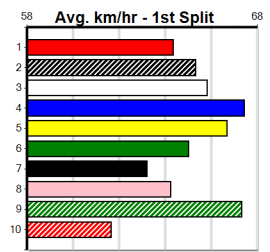

EDWARDS ELECTRICAL

Distance: 390m, Race Type: Grade 5, Total Prizemoney: $2,925
1st: $1,950, 2nd: $600, 3rd: $300, 4th: $75

PAW JUDAS (1) was a solid Ballarat winner 4 starts back and he may prove hard to hold out from this draw. MICHIEF MATE (8) has won from this draw and looks like the danger after some good efforts in recent times.

Watchdog Tips: 1 8 2 6 Bet: Box Trifecta 1,2,6,8 ($10 for 41.67%)

Form Box Wgt Dist Track Date Time BON Margin 1st/2nd (Time) PIR Checked Comment W/R Split 1 S/P Grade

PAW JUDAS (NSW)[5] Solid Ballarat win 4 starts back, hard to hold out $2.00
Owner(s): B Wheeler
Winning Distances: < 300m (0) 300 - 399m (0) 400 - 499m (5) 500 - 599m (0) 600 - 699m (0) > 700m (0)
Box History table and Prize Best Starts Trk/Dts APM

SAINT TAY [5] Solid placing here last start, well drawn, chance. $7.00
Owner(s): P Byrne
Winning Distances: < 300m (0) 300 - 399m (4) 400 - 499m (2) 500 - 599m (0) 600 - 699m (0) > 700m (0)
Box History table and Prize Best Starts Trk/Dts APM

SHERICKA [5] Can come out running at times, must respect. $8.00
Owner(s): S Welsh
Winning Distances: < 300m (0) 300 - 399m (2) 400 - 499m (2) 500 - 599m (0) 600 - 699m (0) > 700m (0)
Box History table and Prize Best Starts Trk/Dts APM

IMPOSTER [5] Been too slow early in recent times, needs to step $23.00
Owner(s): P Hammerstein
Winning Distances: < 300m (0) 300 - 399m (2) 400 - 499m (4) 500 - 599m (0) 600 - 699m (0) > 700m (0)
Box History table and Prize Best Starts Trk/Dts APM

LEKTRA LYANNA [5] Met some good ones of late, place hopes with luck. $15.00
Owner(s): P Lenehan
Winning Distances: < 300m (0) 300 - 399m (1) 400 - 499m (7) 500 - 599m (2) 600 - 699m (0) > 700m (0)
Box History table and Prize Best Starts Trk/Dts APM

1

2

3

4

5