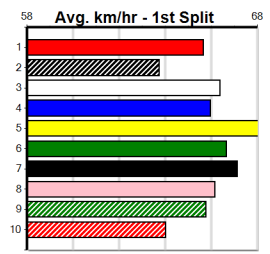

PADDY WANTS PATS WARRNAMBOOL OAKS

Distance: 450m, Race Type: S/E Final, Total Prizemoney: $7,325
1st: $5,000, 2nd: $1,500, 3rd: $750, 4th: $75

HEY PRESTO (4) was an explosive 24.92 Ballarat winner 3 starts back and if she can step cleanly she will be hard to beat. SPRITELY SIAN (5) can set the tempo early in this and she could be in front for a long way.

Watchdog Tips: 4 5 3 1 Bet: Box Quinella 3,4,5 ($10 for 333.33%)

GINA RHODE [6] Grows another leg from this draw, must respect. $7.00
Owner(s): N Mccullagh
Winning Distances: < 300m (0) 300 - 399m (2) 400 - 499m (0) 500 - 599m (0) 600 - 699m (0) > 700m (0)
Trainer: Norman Mccullagh (Warrnambool)

SWIFT GIFT [7] Likely to find these too quick, looks outclassed. $71.00
Owner(s): A Janssen
Winning Distances: < 300m (0) 300 - 399m (0) 400 - 499m (1) 500 - 599m (0) 600 - 699m (0) > 700m (0)
Trainer: April Janssen (Princetown)

PANAMA RHODE [3] Fast wins in 3 of 4 this course, big chance here. $4.20
Owner(s): N Mccullagh
Winning Distances: < 300m (0) 300 - 399m (2) 400 - 499m (3) 500 - 599m (0) 600 - 699m (0) > 700m (0)
Trainer: Norman Mccullagh (Warrnambool)

HEY PRESTO [4] *** SCRATCHED *** $3.40
Owner(s): R Moore
Winning Distances: < 300m (0) 300 - 399m (0) 400 - 499m (4) 500 - 599m (1) 600 - 699m (0) > 700m (0)
Trainer: Robin Moore (Devon Meadows)

SPRITELY SIAN (NSW)[4] Has the speed to find the arm early, major player. $4.00
Owner(s): T Ginn
Winning Distances: < 300m (0) 300 - 399m (2) 400 - 499m (6) 500 - 599m (1) 600 - 699m (0) > 700m (0)
Trainer: David Geall (Lara)

1

2

3

4

5