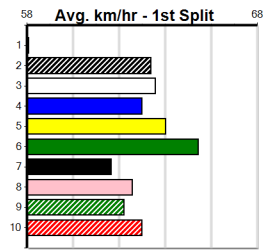

RIDE FOR LUCY

Distance: 450m, Race Type: Mixed 6/7, Total Prizemoney: $2,925
1st: $1,950, 2nd: $600, 3rd: $300, 4th: $75

MERL'S LAD (6) has been solidly placed in his last 2 starts and he looks set for a much deserved victory here. SIR WHIP (2) can race on the speed from the outset in this and he looks like the main danger. VERY SNEAKY (7) can wind up mid race.

Watchdog Tips: 6 2 7 4 Bet: Quinella 2/6 ($10 for 1000%)

HURRICANE BERT [6] Talented but injured last 2, may need the run. $7.50
RF Dog Nov-22 Sire: ASTON RUPEE Dam: MEPUNGA BELLA
Owner(s): H Haberfield
Trainer: Shaun Coulson (Balliang)

SIR WHIP [7] Can race on the speed throughout, major player. $4.40
BK Dog Apr-22 Sire: SH AVATAR Dam: SETTLED
Owner(s): S Hamilton
Trainer: Sheldon Hamilton (Smythes Cree)

SHE'S ON BOOST [6] May get too far back early here, tough ask. $31.00
WBK Bitch Apr-22 Sire: MY REDEEMER Dam: BELLE'S ON BOOST
Owner(s): D Smith
Trainer: Danielle Smith (Lara)

PICHOLA RALPHY (NSW)[6] Good all the way winner last start, can threaten. $9.00
BK Dog Feb-23 Sire: FERAL FRANKY Dam: UNLEASH THE FUN
Owner(s): M Marshall
Trainer: Matthew Marshall (Darley)

MIDDLE EARTH [7] Good turn of foot once balanced, cannot dismiss. $11.00
F Dog Nov-22 Sire: FERNANDO BALE Dam: MEPUNGA STELLAR
Owner(s): P Byrne
Trainer: Peter Byrne (Koroit)

1

2

3

4

5