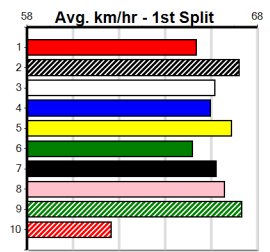

WOOD MOTORCYCLE & MOWER

Distance: 390m, Race Type: Mixed 4/5, Total Prizemoney: $3,360
1st: $2,250, 2nd: $690, 3rd: $345, 4th: $75

PAW TABITHA (4) was an explosive 23.95 Bendigo winner 3 starts back and she may only need to step on even terms to salute here. LALA TURBO (1) was a top winner here last start and he is drawn to challenge again tonight.

Watchdog Tips: 4 1 3 5 Bet: Box Quinella 1,3,4 ($10 for 333.33%)

Form Box Wgt Dist Track Date Time BON Margin 1st/2nd (Time) PIR Checked Comment W/R Split 1 S/P Grade

LALA TURBO [4] Top last start winner here, drawn to challenge. $4.40
Owner(s): C Roberts
Winning Distances: < 300m (0) 300 - 399m (2) 400 - 499m (11) 500 - 599m (1) 600 - 699m (0) > 700m (0)
Winning Weights: 36.0(1) 36.2(2) 36.3(1) 36.5(1) 36.6(1) 36.7(1) 36.8(1) 36.9(2) 37.0(1) 37.2(1) 37.4(1) 37.6(1)

Box History table and Prize Best Starts table for LALA TURBO.

SEATS TWO [5] Met some speedy ones in recent times, keep safe. $14.00
Owner(s): D Mckenna
Winning Distances: < 300m (0) 300 - 399m (5) 400 - 499m (3) 500 - 599m (0) 600 - 699m (0) > 700m (0)
Winning Weights: 27.2(1) 27.3(1) 27.6(1) 27.8(1) 28.0(1) 28.2(3)

Box History table and Prize Best Starts table for SEATS TWO.

IS HE LUCKY [5] Smart S.A wins in 2 of his last 3, chance if steps $4.80
Owner(s): D Hammerstein
Winning Distances: < 300m (0) 300 - 399m (5) 400 - 499m (5) 500 - 599m (0) 600 - 699m (0) > 700m (0)
Winning Weights: 32.9(1) 33.0(3) 33.1(1) 33.2(2) 33.3(2) 33.6(1)

Box History table and Prize Best Starts table for IS HE LUCKY.

PAW TABITHA (NSW)[5] Explosive 23.95 Bendigo win 3 back, one to beat. $3.40
Owner(s): B Wheeler
Winning Distances: < 300m (0) 300 - 399m (2) 400 - 499m (5) 500 - 599m (0) 600 - 699m (0) > 700m (0)
Winning Weights: 27.6(2) 28.0(2) 28.1(1) 28.2(1) 28.3(1)

Box History table and Prize Best Starts table for PAW TABITHA.

ASTON CAYENNE [4] Much better than his last couple, can threaten. $8.00
Owner(s): R Borda
Winning Distances: < 300m (0) 300 - 399m (4) 400 - 499m (5) 500 - 599m (0) 600 - 699m (0) > 700m (0)
Winning Weights: 33.9(2) 34.3(1) 34.4(1) 34.5(1) 34.7(1) 34.8(2) 35.0(1)

Box History table and Prize Best Starts table for ASTON CAYENNE.