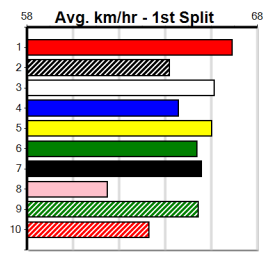

SAM BARBIE GRANT MEMORIAL FINAL (275+)

Distance: 450m, Race Type: S/E Final, Total Prizemoney: $3,360
1st: $2,250, 2nd: $690, 3rd: $345, 4th: $75

PERFECT ACE (1) showed speed in his fastest heat win and he is drawn to find the arm early again and looks like the one to beat. NIZHONI (3) was a top heat winner last week and he has the speed to be prominent throughout again.

Watchdog Tips: 1 3 6 5 Bet: Quinella 1/3 ($10 for 1000%)

PERFECT ACE [4] Fastest heat winner last week, gun draw, go close. $2.40
BK Dog Jan-22 Sire: AUSSIE INFRARED Dam: PERFECT PIPER
Owner(s): J Weightman
Trainer: Jake Weightman (Dean)

IN THEIR HONOUR [5] Smart placings in his last 2 but tested here. $15.00
BK Dog Dec-20 Sire: MY BRO FABIO Dam: LOVE CAPERS
Owner(s): J Stemmer
Trainer: Jason Stemmer (Bangholme)

NIZHONI [4] Good early, top heat win last week, main danger. $3.50
RBD Dog Jul-21 Sire: FERNANDO BALE Dam: DELTA RHODE
Owner(s): The Buyers (SYN), C Madigan, R Layfield, M Layfield, F Belot, J Black, R Nicholls
Trainer: Roselyn Nicholls (Eaglehawk)

RUSHMORE RED [3] Can explode mid race but may need luck this draw. $11.00
F Dog Mar-21 Sire: PINDARI EXPRESS Dam: KUMBIA LASS
Owner(s): CHAMPAGNE PTN (SYN), S Smith, A Langton
Trainer: Barry Reid (Lovely Banks)

ZIPPING JETSON (NSW)[5] Can race on the speed throughout, threat. $8.50
RF Dog Oct-22 Sire: ASTON RUPEE Dam: ZIPPING LENA
Owner(s): MM (SYN), H Mcadam, D Chubb, G Wignall, M Wells, M Stockdale, G Wells
Trainer: Heath Mcadam (Ocean Grove)