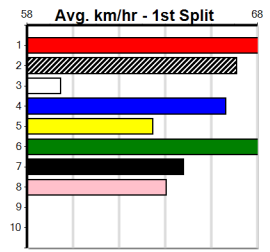

RAY DREW MEMORIAL

Distance: 650m, Race Type: Special Event, Total Prizemoney: $4,445
1st: $2,990, 2nd: $920, 3rd: $460, 4th: $75

REITERATE (1) looks to have a bit of a class edge on his rivals in this and he may prove hard to catch if he finds the arm here. APILLA (3) has been one of the gun stayers in S.A of late and she can make her presence felt in this.

Watchdog Tips: 1 3 2 6 Bet: Trifecta 1/2,3,6/2,3,6 ($10 - 166.67%)

Form Box Wgt Dist Track Date Time BON Margin 1st/2nd (Time) PIR Checked Comment W/R Split 1 S/P Grade

REITERATE [5] Looks the leader, class edge, hard to catch.
WBK Dog Jul-22 Sire: FERNANDO BALE Dam: SILKEN
Owner(s): J Sharp
Trainer: Jeffrey Britton (Anakie)
Winning Distances: < 300m (0) 300 - 399m (0) 400 - 499m (1) 500 - 599m (1) 600 - 699m (4) > 700m (1)
Winning Weights: 31.9(3) 32.0(2) 32.2(2)

Box History
Bx 1st 2nd 3rd 4th 5th 6th 7th 8th
1 1 1 1 1 1 1 1
2 1 2 1 1 1 1 1
3 2 2 1 1 1 1 1
4 2 2 1 1 1 1 1
5 1 1 2 1 1 1 1
6 1 1 1 1 1 1 1
7 1 1 1 1 1 1 1
8 1 1 1 1 1 1 1
Prize Best $67855.00
Starts FSH
Trk/Dts 29-7-8-2
APM 0-0-0-0 20516

ZIPPING GRANDE (NSW)[5] Honest as they come, powerful type, major player.
BE Bitch Dec-21 Sire: AUSSIE INFRARED Dam: ZIPPING MEG
Owner(s): K Lloyd
Trainer: Keith Lloyd (Balliang)
Winning Distances: < 300m (0) 300 - 399m (0) 400 - 499m (1) 500 - 599m (2) 600 - 699m (2) > 700m (0)
Winning Weights: 26.4(1) 26.6(1) 26.7(1) 27.4(1) 27.8(1)

Box History
Bx 1st 2nd 3rd 4th 5th 6th 7th 8th
1 3 2 2 1 1 1 1
2 2 3 1 1 1 1 1
3 1 1 1 2 2 1 1
4 1 2 1 1 1 1 1
5 1 1 1 1 1 1 1
6 1 1 1 1 1 1 1
7 1 1 1 1 1 1 1
8 2 1 1 1 1 1 1
Prize Best $32875.00
Starts FSH
Trk/Dts 36-5-9-7
APM 0-0-0-0 18935

APILLA (SA)[5] Gun SA stayer, clear danger.
BKW Bitch Nov-22 Sire: MY REDEEMER Dam: ROSIE RED
Owner(s): Butcher Butcher (SYN), C Butcher, Y Butcher
Trainer: Damien Smith (Murray Bridge Eas)
Winning Distances: < 300m (0) 300 - 399m (0) 400 - 499m (0) 500 - 599m (5) 600 - 699m (0) > 700m (2)
Winning Weights: 25.2(1) 25.3(1) 25.6(1) 25.8(1) 25.9(2) 26.2(1)

Box History
Bx 1st 2nd 3rd 4th 5th 6th 7th 8th
1 3 1 1 1 1 1 1
2 1 2 1 1 1 1 1
3 1 1 1 1 1 1 1
4 1 1 1 1 1 1 1
5 1 1 1 1 1 1 1
6 1 1 1 1 1 1 1
7 1 1 1 1 1 1 1
8 1 3 1 1 1 1 1
Prize Best $39645.00
Starts FSH
Trk/Dts 22-7-9-1
APM 0-0-0-0 23088

WINDSOR GIRL [4] Risky beginner, others rate better, tested.
F Bitch Jan-22 Sire: ALLEN DEED Dam: RIXY YA PEST
Owner(s): M Evans
Trainer: Dustin Drew (Dennington)
Winning Distances: < 300m (0) 300 - 399m (0) 400 - 499m (1) 500 - 599m (2) 600 - 699m (5) > 700m (0)
Winning Weights: 25.8(1) 25.9(1) 26.0(1) 26.1(1) 26.3(2) 26.6(1) 27.0(1)

Box History
Bx 1st 2nd 3rd 4th 5th 6th 7th 8th
1 2 2 2 1 2 1 1
2 1 1 1 1 1 1 1
3 3 2 1 1 1 1 1
4 2 1 2 1 1 1 1
5 1 2 1 1 1 1 1
6 2 2 1 2 1 1 1
7 1 2 1 1 1 1 1
8 1 1 3 2 1 1 1
Prize Best $46320.00
Starts 37.74(5)-1/5/24
Trk/Dts 45-8-12-8
APM 3-1-1-0 12047

MORAINE WALLY [7] Struggled since winning his maiden, tough ask
BK Dog Jan-23 Sire: KOBLENZ Dam: MORAINE COCO
Owner(s): MORAINE (SYN), G Judd, S Judd
Trainer: Peter Fulton (Ecklin South)
Winning Distances: < 300m (0) 300 - 399m (0) 400 - 499m (0) 500 - 599m (1) 600 - 699m (0) > 700m (0)
Winning Weights: 33.0(1)

Box History
Bx 1st 2nd 3rd 4th 5th 6th 7th 8th
1 1 3 1 1 1 1 1
2 1 1 1 1 1 1 1
3 1 1 1 1 1 1 1
4 1 1 1 1 1 1 1
5 1 1 1 1 1 1 1
6 2 1 1 1 1 1 1
7 2 1 1 1 1 1 1
8 1 1 1 1 1 1 1
Prize Best $6460.00
Starts FSTD
Trk/Dts 24-1-3-7
APM 0-0-0-0 4474