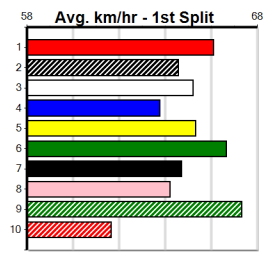

WARRNAMBOOL FENCING SPECIALISTS

Distance: 390m, Race Type: Grade 5, Total Prizemoney: $2,925
1st: $1,950, 2nd: $600, 3rd: $300, 4th: $75

MY GIRL TORI (1) is drawn to find the arm soon after box rise in this and she looks to have a bit too much class for her rivals. GOLDEN BLEND (6) has met some speedy types in his last few starts and he looks like the main danger here.

Watchdog Tips: 1 6 5 2 Bet: Trifecta 1/2,5,6/2,3,5,6 ($10 - 111.11%)

MY GIRL TORI [5] Drawn to find the arm early here, can go close. $1.70
Owner(s): D Weightman
Winning Distances: < 300m (0) 300 - 399m (4) 400 - 499m (1) 500 - 599m (0) 600 - 699m (0) > 700m (0)
Box History table and Prize Best Starts table included.

BELAIR BRAE [5] Can get the run behind the speed early, threat. $12.00
Owner(s): P Byrne
Winning Distances: < 300m (0) 300 - 399m (3) 400 - 499m (2) 500 - 599m (0) 600 - 699m (0) > 700m (0)
Box History table and Prize Best Starts table included.

IS HE HAPPY [5] May get shuffled back early here, needs luck. $10.00
Owner(s): P Hammerstein
Winning Distances: < 300m (0) 300 - 399m (3) 400 - 499m (0) 500 - 599m (0) 600 - 699m (0) > 700m (0)
Box History table and Prize Best Starts table included.

MOTOR HEAD MAXIM [5] Drawn to find some bother, needs it easier. $14.00
Owner(s): D Keane
Winning Distances: < 300m (0) 300 - 399m (5) 400 - 499m (1) 500 - 599m (0) 600 - 699m (0) > 700m (0)
Box History table and Prize Best Starts table included.

OLLIE DEEDS [5] Can show good early speed at times, chance here. $12.00
Owner(s): G Anders
Winning Distances: < 300m (0) 300 - 399m (0) 400 - 499m (6) 500 - 599m (1) 600 - 699m (0) > 700m (0)
Box History table and Prize Best Starts table included.