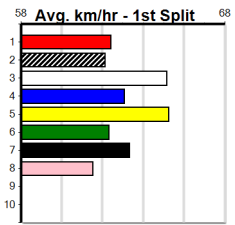

ELITE COLLARS & LEADS (300+ RANK)

Distance: 390m, Race Type: Grade 7, Total Prizemoney: $1,530
1st: $1,000, 2nd: $320, 3rd: $160, 4th: $50

4

12:00PM

(VIC time)

Watchdog Tips: 0 0 0 0 **Bet:** .