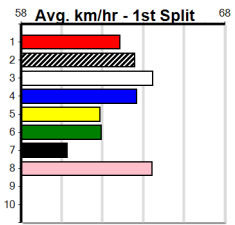

Distance: 390m, Race Type: Grade 7, Total Prizemoney: $1,530
1st: $1,000, 2nd: $320, 3rd: $160, 4th: $50

10

1:49PM

(VIC time)

Watchdog Tips:

0 0 0 0

Bet: