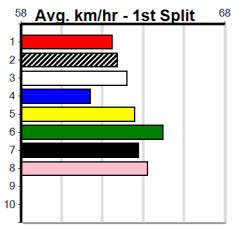

SPORTSBET GREEN TICKS (300+ RANK)

Distance: 390m, Race Type: Grade 6, Total Prizemoney: $1,530
1st: $1,000, 2nd: $320, 3rd: $160, 4th: $50

11

2:17PM

(VIC time)

Watchdog Tips:

0 0 0 0

Bet: