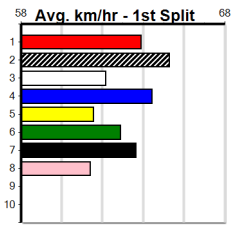

ONE MORE RACE TO GO (300+ RANK)

Distance: 390m, Race Type: Grade 5, Total Prizemoney: $1,530
1st: $1,000, 2nd: $320, 3rd: $160, 4th: $50

12

2:37PM

(VIC time)

Watchdog Tips:

0 0 0 0

Bet: