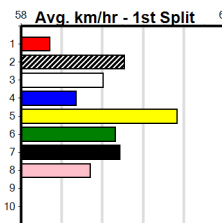

Distance: 450m, Race Type: Maiden, Total Prizemoney: \$1,530

1st: \$1,000, 2nd: \$320, 3rd: \$160, 4th: \$50

3

11:45AM

(VIC time)

Watchdog Tips:

0 0 0 0

Bet: