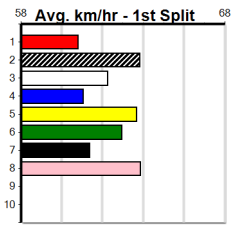

ENG BEN 2024-12-18

SHEPP CITY FENCING (300+ RANK)

Distance: 390m, Race Type: Grade 7, Total Prizemoney: \$1,530
1st: \$1,000, 2nd: \$320, 3rd: \$160, 4th: \$50

9

1:34PM

(VIC time)

Watchdog Tips:

0 0 0 0