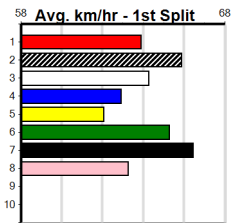

GPP LASER 3300 (300+ RANK)

Distance: 450m, Race Type: Grade 5, Total Prizemoney: $1,530
1st: $1,000, 2nd: $320, 3rd: $160, 4th: $50

6

12:35PM

(VIC time)

Watchdog Tips: **0 0 0 0** Bet: **0**