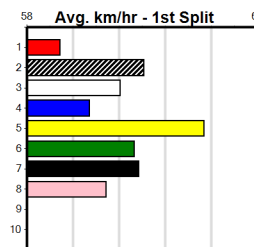

Distance: 450m, Race Type: Maiden, Total Prizemoney: $1,530
1st: $1,000, 2nd: $320, 3rd: $160, 4th: $50

Watchdog Tips:

Bet:

Form Box	Wgt	Dist	Track	Date	Time	BON	Margin	1st/2nd (Time)	PIR	Checked	Comment	WR	Split 1	S/P	Grade

1

BLUE TICK TYRONE [M]

F Dog May-22 **Sire: FERNANDO BALE** **Dam: VEGAS TICKET** **Trainer: Julie Chilcott (Heathcote)**

Owner(s): J Chilcott
Winning Distances: < 300m (0) 300 - 399m (0) 400 - 499m (0) 500 - 599m (0) 600 - 699m (0) > 700m (0)

Winning Weights:

Box	1st	2nd	3rd	4th	5th	6th	7th	8th
1					1	1		1
2								
3								
4								
5								
6								
7								
8								

6th (5) 30.0 500 BEN R1 09-Oct-24 29.70 28.32 17.00 KENNETH BALE (28.53) S/555 . . . W 7.30 $56.30 T3-M
5th (4) 30.0 450 SHP R3 17-Oct-24 26.64 25.57 7.50L SPARKLE PANTS (26.15) S/888 . . . . 7.27 $26.50 T3-M
2nd (5) 29.4 425 BEN R3 29-Oct-24 24.81 24.05 2.00L COCONUT FELIPE (24.67) M/753 . . . . 6.86 $10.30 M
3rd (3) 29.3 450 SHP R3 07-Nov-24 26.20 25.42 7.00L INSANE (25.72) M/663 . . . . 7.12 $13.50 T3-M
5th (1) 29.7 500 BEN R2 13-Nov-24 29.09 28.49 8.50L PIP (28.50) M/665 . . . . 6.92 $63.30 T3-RW
5th (8) 29.9 450 SHP R9 28-Nov-24 26.57 25.42 4.75L SHAGGY BEAR (26.24) M/776 . . . . 7.06 $18.40 M
7th (1) 30.1 450 SHP R9 05-Dec-24 26.30 25.51 9.50L KING CHERRY (25.64) S/777 . . . . 7.37 $28.00 T3-M
5th (7) 30.1 425 BEN R10 11-Dec-24 25.00 24.14 6.50L LIZARD COUNTRY (24.56) M/455 . . . . 6.91 $21.20 T3-RW

Last 3 wins NOT included above

Prize Best	$1195.00
Starts	26.16(6)-1/8/24
Trk/Dts	24-0-1-3
APM	10-0-0-2
	666

2

THUNDER BAY [M]

BK Bitch Mar-22 **Sire: RAW ABILITY** **Dam: UP THE AMOUNT** **Trainer: Julie Chilcott (Heathcote)**

Owner(s): Greysynd Racing (SYN), W Owen, J Chilcott, A Long
Winning Distances: < 300m (0) 300 - 399m (0) 400 - 499m (0) 500 - 599m (0) 600 - 699m (0) > 700m (0)

Winning Weights:

Box	1st	2nd	3rd	4th	5th	6th	7th	8th
1					1	1		
2								
3								
4								
5								
6								
7								
8								

4th (2) 26.7 450 SHP R6 10-Oct-24 26.18 25.67 6.50L JILLIBY MISH (25.74) M/343 . . . . 6.83 $26.40 M
7th (4) 26.9 450 BAL R10 24-Oct-24 26.69 25.39 18.00L QUEST FOR ANGEL (25.48) Q/464 . . . . 6.84 $47.30 M
6th (8) 26.7 390 SHP R1 31-Oct-24 23.11 22.11 9.00L ATLAS AMAZON (22.48) M/66 . . . . 8.74 $17.40 T3-M
4th (7) 26.3 450 BAL R3 07-Nov-24 26.48 25.56 9.50L SPEEDY KHE SANH (25.85) M/555 . . . . 7.01 $16.60 M
5th (6) 26.9 450 SHP R3 14-Nov-24 26.14 25.54 8.50L ASTON RUMBA (25.56) M/433 . . . . 6.73 $29.50 M
5th (1) 27.3 450 SHP R2 21-Nov-24 26.15 25.58 8.50L JOSH'S JET (25.58) M/334 . . . . 6.79 $20.50 T3-M
8th (4) 27.0 450 SHP R9 28-Nov-24 26.79 25.42 8.00L SHAGGY BEAR (26.24) Q/358 . . . . 6.85 $16.00 M
ST (-) 27 425 BEN 11-Dec-24 24.68 1.00L Trial Cleared M/22 . . . 2of4 . 6.75 . ST

Last 3 wins NOT included above

Prize Best	$685.00
Starts	26.08(1)-8/8/24
Trk/Dts	20-0-1-0
APM	7-0-0-0
	237