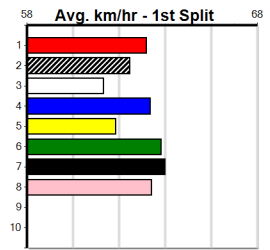

SHEPPARTON RACE 13 (300+ RANK)

Distance: 390m, Race Type: Grade 5, Total Prizemoney: $1,530
1st: $1,000, 2nd: $320, 3rd: $160, 4th: $50

Watchdog Tips: ☐ ☐ ☐ ☐ ☐

Bet:

1

BOROUGH MAN [5]
WF Dog Feb-22 Sire: FERNANDO BALE Dam: SUBLIME NEWS Trainer: Jordan Formosa (Heathcote)
Owner(s): J Formosa
Winning Distances: < 300m (0) 300 - 399m (1) 400 - 499m (2) 500 - 599m (0) 600 - 699m (0) > 700m (0)
Winning Weights: 29.5(1) 30.0(1) 30.2(1)

Rank	Sex	Age	Dist	Track	Date	Time	BOB	Margin	1st/2nd (Time)	PIR	Checked	Comment	WR	Split 1	S/P	Grade
4th	(7)	30.0	390	BAL	R12	11-Nov-24	22.80	22.11	7.00L PLUTOCRACY (22.31)	M/44	.	.	.	8.59	$24.90	T3-5
8th	(7)	30.0	390	SHP	R5	14-Nov-24	23.11	22.08	11.00 LITTLE FAST BULL (22.34)	S/88	.	.	.	8.79	$21.70	5
6th	(7)	30.4	425	BEN	R11	20-Nov-24	24.91	24.19	11.00 HARTLAND DUKE (24.19)	M/576	.	.	.	6.73	$7.50	5
7th	(5)	30.6	390	SHP	R13	25-Nov-24	22.68	22.02	9.00L SOLAR SPECTRUM (22.08)	M/87	.	.	.	8.71	$65.10	5
4th	(8)	30.5	390	SHP	R7	28-Nov-24	22.73	22.30	6.00L SCARLETT'S GEM (22.34)	M/54	.	.	.	8.75	$11.40	5
2nd	(3)	30.7	425	BEN	R13	04-Dec-24	24.60	24.18	6.00L STELLA ROSE (24.18)	M/222	.	.	.	6.58	$3.40	5
7=	(8)	30.8	390	BAL	R12	09-Dec-24	22.91	22.11	6.50L ZOOM BOOM (22.47)	M/78	.	.	.	8.73	$18.30	T3-RW
7th	(4)	30.9	425	BEN	R4	11-Dec-24	24.85	24.14	10.00 PERFECT LIAM (24.18)	M/667	.	.	.	6.69	$7.50	T3-5

Last 3 wins NOT included above

1st	(1)	29.5	425	BEN	R1	28-Jun-24	24.64	23.73	0.50L PARNASSUS (24.66)	Q/111	.	SW	.	6.68	$8.20	M
1st	(7)	30.2	390	BAL	R10	21-Oct-24	22.62	22.03	1.25L BOROUGH BOUND (22.70)	Q/21	.	.	.	8.60	$6.20	T3-7
1st	(1)	30.0	425	BEN	R4	29-Oct-24	24.62	24.05	1.75L SASSY PANAMA (24.73)	M/322	.	.	.	6.63	$2.90	6G

Box History

Bx	1st	2nd	3rd	4th	5th	6th	7th	8th
1	2							
2						1	1	
3		1						
4			1		1		1	
5								1
6								
7	1			1		1	1	1
8				1				1

Prize Best Starts Trk/Dts APM: $4260.00, 22.68(5)-25/11/24, 17-3-1-1, 6-0-0-0, 2778