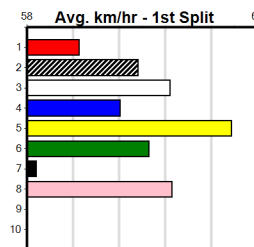

13 RACES TODAY (300+ RANK)

Distance: 390m, Race Type: Maiden, Total Prizemoney: $1,530
1st: $1,000, 2nd: $320, 3rd: $160, 4th: $50

1
11:13AM

(VIC time)

Watchdog Tips: ☐ ☐ ☐ ☐ ☐ **Bet:** ☐

Form	Box	Wgt	Dist	Track	Date	Time	BON	Margin	1st/2nd (Time)	PIR	Checked	Comment	W/R	Split 1	S/P	Grade

1

SONIC PAWS [M]
BK Dog Jun-21 Sire: ASTON KIMETTO Dam: SPRING RAIN Trainer: Daniel Hoch (Tongala)

Owner(s): B Mclean
Winning Distances: < 300m (0) 300 - 399m (0) 400 - 499m (0) 500 - 599m (0) 600 - 699m (0) > 700m (0)

Winning Weights:

Box	1st	2nd	3rd	4th	5th	6th	7th	8th
1								
2								
3								
4								
5								
6								
7								
8								

Prize Best $900.00
Starts 22.52(7)-8/2/24
Trk/Dts 17-0-1-3
APM 7-0-1-3
210

2

MURRAY RIVER [M]
BK Dog Jun-22 Sire: SUPERIOR PANAMA Dam: ORIENTAL AMBER Trainer: Arron Roche (Kyabram South)

Owner(s): P Denman
Winning Distances: < 300m (0) 300 - 399m (0) 400 - 499m (0) 500 - 599m (0) 600 - 699m (0) > 700m (0)

Winning Weights:

Box	1st	2nd	3rd	4th	5th	6th	7th	8th
1								
2								
3								
4								
5								
6								
7								
8								

Prize Best $75.00
Starts 22.72(8)-18/11/24
Trk/Dts 3-0-0-0
APM 2-0-0-0
75

3

LAYLA NOVA [M]
BE Bitch Mar-23 Sire: FERNANDO BALE Dam: NOVA WILLOW Trainer: Robert Camilleri (Lara)

Owner(s): J Galea
Winning Distances: < 300m (0) 300 - 399m (0) 400 - 499m (0) 500 - 599m (0) 600 - 699m (0) > 700m (0)

Winning Weights:

Box	1st	2nd	3rd	4th	5th	6th	7th	8th
1								
2								
3								
4								
5								
6								
7								
8								

Prize Best $0.00
Starts FSH
Trk/Dts 2-0-0-0
APM 0-0-0-0
0

4

ULARA BALE [M] Biks
BK Bitch May-22 Sire: ALLEN DEED Dam: WANNA ALLEN Trainer: Brenda Kinder (Girgarre)

Owner(s): B Kinder
Winning Distances: < 300m (0) 300 - 399m (0) 400 - 499m (0) 500 - 599m (0) 600 - 699m (0) > 700m (0)

Winning Weights:

Box	1st	2nd	3rd	4th	5th	6th	7th	8th
1								
2								
3								
4								
5								
6								
7								
8								

Prize Best $75.00
Starts 22.87(1)-5/4/24
Trk/Dts 3-0-0-0
APM 3-0-0-0
15

5

SCOTT LURCH [M]
BK Dog Apr-23 Sire: ASTON RUPEE Dam: DANCIN' ETHICS Trainer: Emma Scott (Tatura)

Owner(s): SCOTT FORTITUDE (SYN), E Scott, L Scott
Winning Distances: < 300m (0) 300 - 399m (0) 400 - 499m (0) 500 - 599m (0) 600 - 699m (0) > 700m (0)

Winning Weights:

Box	1st	2nd	3rd	4th	5th	6th	7th	8th
1								
2								
3								
4								
5								
6								
7								
8								

Prize Best $0.00
Starts FSH
Trk/Dts 2-0-0-0
APM 0-0-0-0
0