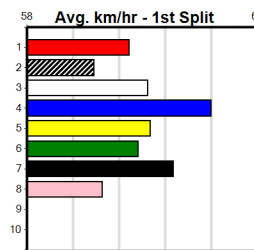

CKH PAINTING (300+ RANK)

Distance: 450m, Race Type: Mixed 6/7, Total Prizemoney: $1,530
1st: $1,000, 2nd: $320, 3rd: $160, 4th: $50

7

12:54PM

(VIC time)

Watchdog Tips:

Bet:

Form Box	Wgt	Dist	Track	Date	Time	BON	Margin	1st/2nd (Time)	PIR	Checked	Comment	WR	Split 1	S/P	Grade

1 KING CHERRY [7]

BD Dog Jan-23 Sire: FERAL FRANKY Dam: BLOCK STAR
Owner(s): Cherry Farm (SYN), A Xerri, S Xerri
Trainer: Andrew Xerri (Merrimu)
ENG MEP 2024-12-18
Winning Distances: < 300m (0) 300 - 399m (0) 400 - 499m (1) 500 - 599m (0) 600 - 699m (0) > 700m (0)
Winning Weights: 35.8(1)

5th (8)	36.2	425	BEN	R1	27-Sep-24	25.18	23.60	17.00	ATLAS ALIEN (24.03)	S/655			6.82	$7.20	M
2nd (8)	36.2	460	GEL	R3	04-Oct-24	26.43	25.69	3.5L	EXTINCT (26.19)	M/223			6.85	$24.70	MH
8th (5)	36.6	460	GEL	R4	11-Oct-24	27.04	25.86	16.00	PAW GORDY (25.95)	M/688			6.80	$51.10	MF
3rd (3)	36.6	400	GEL	R1	22-Oct-24	23.68	22.43	0.50L	RUSTY RANCHER (23.65)	M/33			8.64	$2.10	T3-M
3rd (1)	36.2	400	GEL	R3	05-Nov-24	23.35	22.46	7.50L	GINNIVAN (22.85)	S/63			8.73	$6.40	M
7th (6)	36.4	400	GEL	R1	08-Nov-24	23.96	22.39	18.00	BIG DUKE (22.76)	M/87			9.04	$24.00	M
1st (8)	35.8	450	SHP	R9	05-Dec-24	25.64	25.51	2.75L	MAGIC BULLSEYE (25.82)	M/111			6.68	$3.70	T3-M
F (6)	35.8	460	GEL	R6	10-Dec-24	0.00	25.99		VERY SNEAKY (25.99)	M/8		V3	6.82	$16.50	X67

Last 3 wins NOT included above

Bx	1st	2nd	3rd	4th	5th	6th	7th	8th
1			1					
2								
3			1					
4			1		1			
5								1
6								1
7						2		
8	1	1	2					

Prize	$3100.00
Best	25.64(8)-5/12/24
Starts	13-1-1-5
Trk/Dts	2-1-0-0
APM	2596

2 BIG RIG [7]

F Dog Jan-23 Sire: HOOKED ON SCOTCH Dam: ZHENG
Owner(s): Eye Candy (SYN), C Wilk, K Gorman
Trainer: Christian Wilk (Tanjil South)
Winning Distances: < 300m (0) 300 - 399m (0) 400 - 499m (1) 500 - 599m (0) 600 - 699m (0) > 700m (0)
Winning Weights: 32.4(1)

6th (6)	33.7	460	WGL	R2	13-Aug-24	27.23	25.71	16.00	STAR COMMAND (26.12)	S/666		VO	7.14	$20.60	MH
6th (4)	32.9	435	SLE	R1	18-Aug-24	25.75	24.18	11.00	HIGH FINANCE (25.04)	S/666			5.58	$33.50	M
7th (2)	32.3	435	SLE	R1	28-Aug-24	26.09	24.42	19.00	COLLINDA EXPRESS (24.83)	M/556			5.55	$12.60	M
6th (5)	32.6	400	WGL	R3	14-Nov-24	24.07	22.72	14.00	MY COOL BREEZE (23.12)	M/88			8.98	$19.70	M
1st (8)	32.4	425	BEN	R2	20-Nov-24	25.05	24.19	0.25L	SHINING GRACE (25.06)	M/753			6.98	$11.90	M
8th (3)	32.5	400	GEL	R10	26-Nov-24	23.60	22.58	15.00	MY BOY PARKER (22.58)	M/68			8.67	$68.90	7
7th (5)	32.8	350	HVL	R9	02-Dec-24	20.43	19.32	13.00	ARCHER TWO (19.58)	M/6			6.91	$26.00	X67
6th (8)	32.3	400	GEL	R9	10-Dec-24	23.86	22.51	20.00	IOWA LASS (22.51)	M/56			8.87	$54.00	7

Last 3 wins NOT included above

Bx	1st	2nd	3rd	4th	5th	6th	7th	8th
1								
2								1
3								1
4						1		
5						1	1	
6						1		
7								
8	1					1		

Prize	$1000.00
Best	FSH
Starts	8-1-0-0
Trk/Dts	0-0-0-0
APM	1000