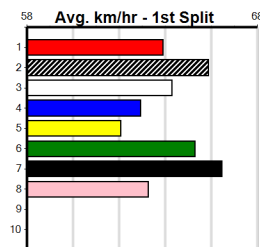

GPP LASER 3300 (300+ RANK)

Distance: 450m, Race Type: Grade 5, Total Prizemoney: $1,530
1st: $1,000, 2nd: $320, 3rd: $160, 4th: $50

6
12:35PM

(VIC time)

Watchdog Tips:

Bet:

Form Box	Wgt	Dist	Track	Date	Time	BON	Margin	1st/2nd (Time)	PIR	Checked	Comment	WR	Split 1	S/P	Grade

1 DETRIOT [5]

BK Dog Nov-21 Sire: FLYING RICCIARDO Dam: FLOWING
Owner(s): D Burkett
Trainer: Darren Burkett (Girgarre)

Winning Distances: < 300m (0) 300 - 399m (1) 400 - 499m (6) 500 - 599m (0) 600 - 699m (0) > 700m (0)

Winning Weights: 32.1(2) 32.2(1) 32.4(1) 32.7(1) 32.8(1) 33.0(1)

5th (7)	33.2	450	SHP	R6	05-Sep-24	26.06	25.41	6.00L RED SHIRAZ (25.67)	M/755	.	.	.	6.84	$14.30	T3-5
8th (4)	33.1	500	BEN	R6	11-Sep-24	29.39	28.32	9.00L RON'S MISTAKE (28.77)	M/566	.	.	.	6.88	$20.00	T3-5
5th (5)	33.0	450	SHP	R6	14-Sep-24	25.83	25.39	6.50L TWILIGHT JET (25.40)	M/434	.	.	.	6.74	$18.80	5
7th (5)	33.2	450	SHP	R6	31-Oct-24	26.28	25.48	9.00L JAG FERNANDO (25.65)	M/877	.	.	.	6.89	$16.20	T3-5
3rd (4)	33.0	450	SHP	R5	21-Nov-24	25.96	25.58	3.00L ARGYLE MAGGIE (25.77)	M/212	.	.	.	6.79	$10.60	T3-5
3rd (7)	33.1	450	SHP	R6	28-Nov-24	25.92	25.42	2.25L ASTON SEAN (25.77)	M/222	.	.	.	6.74	$7.20	5
4th (5)	33.2	450	SHP	R6	05-Dec-24	25.89	25.51	3.5L BLACK SERIES (25.65)	M/233	.	.	.	6.81	$17.90	T3-5
4th (3)	32.6	450	SHP	R6	12-Dec-24	26.06	25.33	7.50L AUDITION (25.55)	M/644	.	.	.	7.01	$6.70	5

Last 3 wins NOT included above

1st (2)	32.4	450	SHP	R6	02-May-24	25.99	25.99	1.25L ROSTRON (26.07)	M/332	.	.	.	6.78	$8.60	T3-5
1st (2)	32.2	450	SHP	R6	19-Jul-24	25.76	25.70	0.75L COLD THAT NIGHT (25.80)	M/111	.	.	.	6.78	$3.70	5
1st (1)	32.7	450	SHP	R6	10-Aug-24	25.63	25.56	3.25L RESCHEDULE (25.85)	Q/111	.	.	.	6.67	$17.80	5

Box History

Bx	1st	2nd	3rd	4th	5th	6th	7th	8th
1	1	2		2	1			
2	2	1		1				
3	1		1	1		1	3	
4	2		1	1				1
5				1	2		2	1
6	1		1	1				
7			2	1	1			
8				3	1	1	2	2

Prize Best Starts Trk/Dts APM: $12065.00, 25.55(1)-21/12/23, 45-7-3-5, 29-5-1-3, 2585