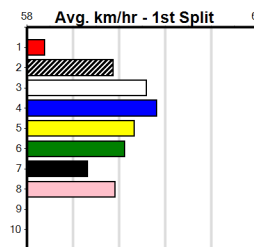

Distance: 390m, Race Type: Maiden, Total Prizemoney: $1,530
1st: $1,000, 2nd: $320, 3rd: $160, 4th: $50

Watchdog Tips:

Bet:

Form Box	Wgt	Dist	Track	Date	Time	BON	Margin	1st/2nd (Time)	PIR	Checked	Comment	WR	Split 1	S/P	Grade

1

IMMACULATE [M]
BK Bitch Feb-23 Sire: BLACK MAGIC OPAL Dam: IMMERSION
Owner(s): SEE THE DREAM (SYN), S Buccilli, B Buccilli Trainer: Kate Gorman (Tanjil South)
Winning Distances: < 300m (0) 300 - 399m (0) 400 - 499m (0) 500 - 599m (0) 600 - 699m (0) > 700m (0)
Winning Weights:
8th (7) 27.5 400 WGL R1 03-Dec-24 23.97 22.49 17.00 BULL DURHAM (22.78) S/76 8.97 $15.80 M
6th (4) 26.8 400 GEL R2 09-Dec-24 23.84 22.41 12.00 ASTON RYAN (23.02) M/66 9.27 $21.40 M

Last 3 wins NOT included above

Box History

Bx	1st	2nd	3rd	4th	5th	6th	7th	8th
1								
2								
3								
4						1		
5								
6								
7								1
8								

Prize Best	$0.00
Starts	2-0-0-0
Trk/Dts	0-0-0-0
APM	0

2

BUSHMAN'S DAMPER (WA)
DKBD Dog Jun-22 Sire: HARD STYLE RICO Dam: BUSHMAN'S POPPY
Owner(s): A Roche Trainer: Arron Roche (Kyabram South)
Winning Distances: < 300m (0) 300 - 399m (0) 400 - 499m (0) 500 - 599m (0) 600 - 699m (0) > 700m (0)
Winning Weights:
8th (1) 30.6 425 BEN R1 05-Jun-24 25.53 24.06 7.00L KID GEORGE (25.06) M/568 6.90 $6.70 M
3rd (6) 32.2 350 HVL R2 29-Sep-24 19.76 19.20 3.75L MINH ZOE (19.50) M/4 6.73 $25.80 M
5th (8) 32.2 425 BEN R2 05-Oct-24 24.78 23.52 7.00L JAICOS (24.30) S/666 6.89 $13.80 RW
3rd (7) 31.8 390 SHP R2 31-Oct-24 23.53 22.11 0.75L TWILIGHT TORI (23.49) S/81 8.94 $10.00 T3-M
4th (4) 31.5 390 SHP R2 07-Nov-24 22.88 22.26 1.25L TOE (22.80) S/54 8.77 $14.10 T3-M
6th (8) 31.3 450 SHP R2 21-Nov-24 26.40 25.58 12.00 JOSH'S JET (25.58) S/866 7.03 $19.10 T3-M
5th (7) 31.2 350 HVL R1 29-Nov-24 20.26 19.46 8.50L NO WORDS (19.67) M/5 6.84 $8.30 T3-M
6th (6) 31.7 425 BEN R1 11-Dec-24 25.44 24.14 8.00L HIGHLAND JILL (24.89) M/744 6.86 $9.20 T3-M

Last 3 wins NOT included above

Box History

Bx	1st	2nd	3rd	4th	5th	6th	7th	8th
1								1
2	1							
3								
4				1				
5								
6								
7		1				1		1
8		2	1		1	1		

Prize Best	$1900.00
Starts	22.53(8)-18/4/24
Trk/Dts	18-0-3-4
APM	5-0-1-1
	625

3

SCOTT INFLUENCE [M]
BK Dog May-23 Sire: ASTON RUPEE Dam: LEE ALI
Owner(s): SCOTT FORTITUDE (SYN), E Scott, L Scott Trainer: Emma Scott (Tatura)
Winning Distances: < 300m (0) 300 - 399m (0) 400 - 499m (0) 500 - 599m (0) 600 - 699m (0) > 700m (0)
Winning Weights:
8th (2) 34.0 350 HVL R1 17-Nov-24 20.28 19.04 18.00 TALK IS CHEAP (19.04) M/3 6.68 $24.80 MH
5th (6) 34.0 390 SHP R2 09-Dec-24 23.17 21.77 11.00 MINNIE MAGNA (22.46) M/57 8.98 $6.20 M
5th (8) 33.7 390 SHP R1 12-Dec-24 23.34 21.78 12.00 MAGIC TIGERESS (22.54) S/66 9.08 $4.40 M

Last 3 wins NOT included above

Box History

Bx	1st	2nd	3rd	4th	5th	6th	7th	8th
1								
2								1
3								
4								
5								
6					1			
7								
8						1		

Prize Best	$0.00
Starts	23.17(6)-9/12/24
Trk/Dts	3-0-0-0
APM	2-0-0-0
	0