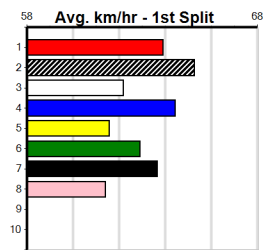

ONE MORE RACE TO GO (300+ RANK)

Distance: 390m, Race Type: Grade 5, Total Prizemoney: $1,530
1st: $1,000, 2nd: $320, 3rd: $160, 4th: $50

Watchdog Tips:

Bet:

Form Box Wgt Dist Track Date Time BON Margin 1st/2nd (Time) PIR Checked Comment W/R Split 1 S/P Grade

FIRING CHIEF [5]
BK Dog Dec-21 Sire: COSMIC CHIEF Dam: MISS HEART
Owner(s): P Newell
Trainer: Patrick Newell (Wallan)
Winning Distances: < 300m (0) 300 - 399m (5) 400 - 499m (2) 500 - 599m (0) 600 - 699m (0) > 700m (0)
Winning Weights: 32.7(1) 32.9(2) 33.0(1) 33.2(1) 33.5(2)
Box History table and Prize Best Starts table included.

WHAT A SPIRIT [5]
BD Bitch Nov-20 Sire: FERNANDO BALE Dam: MILITANT SPIRIT
Owner(s): N Mason
Trainer: Neil Mason (Euroa)
Winning Distances: < 300m (0) 300 - 399m (3) 400 - 499m (2) 500 - 599m (0) 600 - 699m (0) > 700m (0)
Winning Weights: 27.6(1) 27.7(1) 27.8(2) 28.0(1)
Box History table and Prize Best Starts table included.

ABSOLUTELY FRANK [5]
BK Dog Apr-22 Sire: FERAL FRANKY Dam: WONDER MISS
Owner(s): J Jacobs
Trainer: Justin Jacobs (Carisbrook)
Winning Distances: < 300m (0) 300 - 399m (2) 400 - 499m (1) 500 - 599m (0) 600 - 699m (0) > 700m (0)
Winning Weights: 32.9(1) 33.0(1) 34.0(1)
Box History table and Prize Best Starts table included.

URANA WHIRLWIND [5]
BK Bitch Sep-21 Sire: SUPERIOR PRODUCT Dam: MA'S PLUM JAM
Owner(s): P May
Trainer: Paul May (Inglewood)
Winning Distances: < 300m (0) 300 - 399m (4) 400 - 499m (0) 500 - 599m (0) 600 - 699m (0) > 700m (0)
Winning Weights: 23.4(1) 24.2(1) 24.9(1) 25.3(1)
Box History table and Prize Best Starts table included.

MINCHER MAGIC [5]
BE Dog Sep-21 Sire: AUSSIE INFRARED Dam: BECKY BALE
Owner(s): B Brown
Trainer: Brian Brown (Axedale)
Winning Distances: < 300m (0) 300 - 399m (2) 400 - 499m (1) 500 - 599m (0) 600 - 699m (0) > 700m (0)
Winning Weights: 31.1(1) 31.5(1) 31.9(1)
Box History table and Prize Best Starts table included.