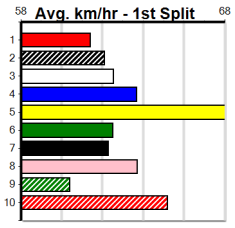

SHIMA SHINE AT STUD (275+ RANK)

Distance: 400m, Race Type: Grade 7, Total Prizemoney: $1,530
1st: $1,000, 2nd: $320, 3rd: $160, 4th: $50

Watchdog Tips: **0 0 0 0** Bet: **0**