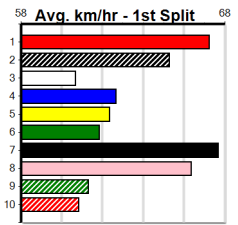

SPORTSBET EVERY DOG HAS ITS DAY (2)

Distance: 400m, Race Type: Maiden, Total Prizemoney: $1,530
1st: $1,000, 2nd: $320, 3rd: $160, 4th: $50

1
2:44PM
(VIC time)

Watchdog Tips: **0 0 0 0** Bet: .