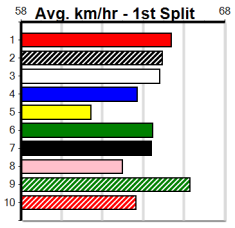

RIDE FOR LUCY (275+ RANK)

Distance: 460m, Race Type: Grade 5, Total Prizemoney: $1,530
1st: $1,000, 2nd: $320, 3rd: $160, 4th: $50

Watchdog Tips: **0 0 0 0** Bet: **0**