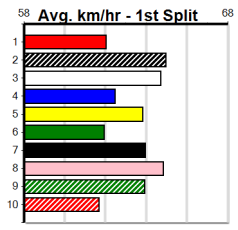

ENG SLE 2024-12-18

ENG BEN 2024-12-18

Watchdog Tips: 0 0 0 0 Bet: .

Main table containing race details for 10 races (1-10). Each race entry includes race number, name, date, trainer, horses, odds, and a 'Winning Boxes' table with prize breakdowns.