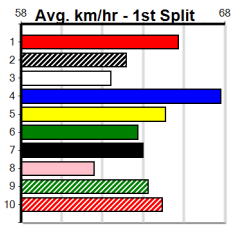

DREAMCHASERS TICKETS ON SALE NO

Distance: 400m, Race Type: Mixed 4/5, Total Prizemoney: $1,530
1st: $1,000, 2nd: $320, 3rd: $160, 4th: $50

11

6:17PM

(VIC time)

Watchdog Tips: **0 0 0 0** Bet: .