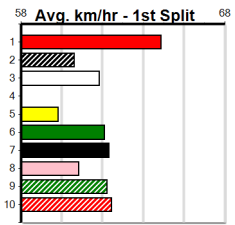

PAWA OF BUDDY AT STUD (275+ RANK)

Distance: 400m, Race Type: Maiden, Total Prizemoney: $1,530
1st: $1,000, 2nd: $320, 3rd: $160, 4th: $50

2

3:07PM

(VIC time)

Watchdog Tips: **0 0 0 0** Bet: **0**