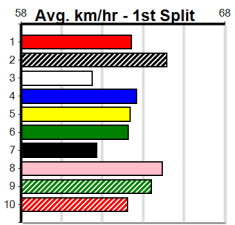

MC GRAFIX & SIGNS (275+ RANK)

Distance: 460m, Race Type: Grade 5, Total Prizemoney: $1,530
1st: $1,000, 2nd: $320, 3rd: $160, 4th: $50

6

4:39PM

(VIC time)

Watchdog Tips: **0 0 0 0** Bet: **0**