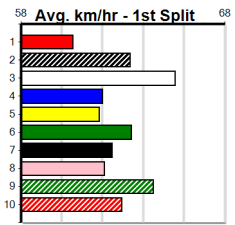

G'DAY CHEF CATERERS (275+ RANK)

Distance: 460m, Race Type: Mixed 6/7, Total Prizemoney: $1,530
1st: $1,000, 2nd: $320, 3rd: $160, 4th: $50

7

4:54PM

(VIC time)

Watchdog Tips: **0 0 0 0** Bet: .