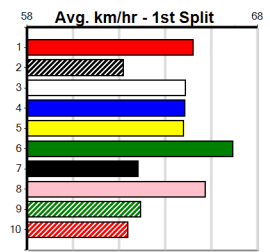

Warragul
10
5:54PM
(VIC time)

PHOTO MAN AT STUD (275+ RANK)

Distance: 400m, Race Type: Grade 6, Total Prizemoney: $1,530
1st: $1,000, 2nd: $320, 3rd: $160, 4th: $50

Watchdog Tips: ☐ ☐ ☐ ☐ ☐

Bet: ☐

Form Box	Wgt	Dist	Track	Date	Time	BON	Margin	1st/2nd (Time)	PIR	Checked	Comment	WR	Split 1	S/P	Grade	
1	PAW KATTIA (NSW)[6]															
	BD Bitch		Nov-22		Sire: FERAL FRANKY				Dam: DYNA WINTER				Trainer: Tammy Kennedy-harris (Devon M)			
	Owner(s): L Harris															
	Winning Distances: < 300m (0) 300 - 399m (0) 400 - 499m (2) 500 - 599m (0) 600 - 699m (0) > 700m (0)															
	Winning Weights: 25.4(1) 26.3(1)															
	2nd (5)	26.3	400	WGL	R2	12-Nov-24	23.00	22.37	1.00L ELITE INTENTION (22.94)	Q/35				8.56	$9.50	7
	3rd (3)	26.2	435	SLE	R1	17-Nov-24	24.74	24.27	3.5L TALK THAT TALK (24.50)	Q/333				5.33	$21.80	X67
	6th (2)	26.3	450	BAL	R8	21-Nov-24	26.47	25.19	18.00 IMPEL (25.26)	Q/336		VO		6.72	$10.50	X67
	5th (1)	26.1	435	SLE	R11	27-Nov-24	25.64	24.44	9.00L STAR COMMAND (25.03)	Q/276				5.31	$4.70	6G
	3rd (4)	26.1	390	SHP	R3	02-Dec-24	22.44	21.96	3.25L WALLS OF JERICHO (22.22)	Q/34				8.60	$22.60	X67
2nd (2)	25.9	410	HOR	R10	07-Dec-24	23.49	23.34	1.25L LITTLE DARL (23.40)	Q/23				10.46	$3.40	6G	
5th (3)	26.1	400	WGL	R4	10-Dec-24	22.93	22.39	8.00L FERRET'S KNOCK (22.39)	M/44				8.49	$27.50	X67	
5th (7)	26.0	435	SLE	R1	15-Dec-24	24.67	24.27	5.50L BOTH SIDES (24.31)	M/545				5.32	$29.10	X67	
Last 3 wins NOT included above																
1st (2)	25.4	400	GEL	R2	06-Sep-24	22.86	22.68	3.00L MIKAELA'S JOY (23.06)	Q/11				8.56	$2.50	M	
1st (7)	26.3	410	HOR	R9	09-Nov-24	23.52	22.98	0.75L MORAINÉ GLORIA (23.57)	M/33				10.51	$2.30	7	

Bx	1st	2nd	3rd	4th	5th	6th	7th	8th
1		2			1			
2	1	1	1			1		
3		2	1	1	1			
4			1			1		
5		1		1			1	
6				1	2			
7	1				1			
8			2					

Prize Best Starts	$7195.00
Trk/Dts	22.84(3)-1/10/24
APM	4-0-1-0
	5354

Form Box	Wgt	Dist	Track	Date	Time	BON	Margin	1st/2nd (Time)	PIR	Checked	Comment	WR	Split 1	S/P	Grade	
2	PAW IGNITE [6]															
	WBD Dog		Jan-23		Sire: YOZO BALE				Dam: KNICKS BALE				Trainer: Correy Grenfell (Anakie)			
	Owner(s): B Wheeler															
	Winning Distances: < 300m (0) 300 - 399m (0) 400 - 499m (2) 500 - 599m (0) 600 - 699m (0) > 700m (0)															
	Winning Weights: 34.0(1) 34.6(1)															
	4th (5)	34.6	390	BAL	R9	21-Oct-24	23.17	22.03	3.5L DELL MISTER (22.94)	M/84				8.93	$16.10	T3-7
	3rd (7)	34.0	390	BAL	R10	28-Oct-24	22.53	22.09	6.50L THAT'S MY COUSIN (22.09)	M/43				8.53	$12.70	T3-7
	5th (3)	34.3	450	BAL	R9	04-Nov-24	26.11	25.74	4.50L MAXIMUM BARB (25.80)	M/154				6.66	$8.10	T3-7
	2nd (3)	34.0	450	BAL	R5	11-Nov-24	25.87	25.77	0.10L GO NOW (25.86)	M/211				6.66	$8.70	T3-7
	1st (7)	34.0	450	BAL	R12	18-Nov-24	25.85	25.44	0.75L PAW JUDD (25.90)	M/211				6.69	$3.20	T3-RW
7th (6)	33.4	515	SAP	R12	25-Nov-24	30.69	29.49	17.00 MARRAKESH (29.56)	M/8888				5.31	$76.70	RWH	
4th (2)	33.5	460	GEL	R9	30-Nov-24	26.27	25.87	6.00L SHRAPNEL (25.87)	M/333				6.84	$11.50	RW	
2nd (2)	34.0	450	BAL	R7	09-Dec-24	25.72	25.56	2.00L HIGHLAND DUKE (25.60)	Q/111				6.62	$1.70	T3-RW	
Last 3 wins NOT included above																
1st (5)	34.6	460	GEL	R3	08-Oct-24	26.46	26.12	3.00L PAW JUDD (26.66)	Q/111				6.68	$7.40	M	

Bx	1st	2nd	3rd	4th	5th	6th	7th	8th
1								
2		1	1	1		1		
3		1			2		1	
4								
5	1			1				
6		1					1	
7	1		1					
8								

Prize Best Starts	$3420.00
Trk/Dts	FSH
APM	13-2-3-1
	0-0-0-0
	2706