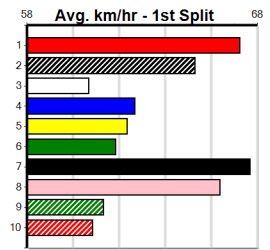

SPORTSBET EVERY DOG HAS ITS DAY (275+)

Distance: 400m, Race Type: Maiden, Total Prizemoney: $1,530
1st: $1,000, 2nd: $320, 3rd: $160, 4th: $50

Watchdog Tips:

Bet:

Table with columns: Form Box, Wgt, Dist, Track, Date, Time, BON, Margin, 1st/2nd (Time), PIR, Checked, Comment, WR, Split 1, S/P, Grade

ARCHER SEVEN (SA)[M]
BK Dog Jan-23
Sire: CURRAJONG KID Dam: CAWBOURNE ZEBRA
Trainer: Brad Sands (Pakenham)
Winning Distances: < 300m (0) 300 - 399m (0) 400 - 499m (0) 500 - 599m (0) 600 - 699m (0) > 700m (0)
Winning Weights:
7th (6) 30.9 300 HVL R1 06-Oct-24 17.89 16.60 2.75L REDGUM WARS (17.71) M/3 . . . 4.04 $18.10 M
4th (5) 30.8 400 WGL R2 10-Oct-24 23.28 22.67 6.00L ARE YOU OKAY (22.89) Q/1 . V7 . 8.32 $10.40 T3-M
ST (-) 30.1 400 WGL 04-Nov-24 23.26 7.00L Trial Cleared M/22 . 2of4 . 8.42 . ST
7th (6) 30.7 400 WGL R3 14-Nov-24 24.32 22.72 18.00 MY COOL BREEZE (23.12) M/33 . V5 . 8.61 $5.80 M
3rd (7) 30.8 350 HVL R2 20-Nov-24 19.89 19.40 7.00L DR. REESE (19.40) M/2 . . . 6.60 $13.30 M
2nd (7) 30.8 350 HVL R1 24-Nov-24 19.98 19.03 0.75L SCOTT MICAH (19.93) Q/1 . . . 6.54 $21.10 M
3rd (2) 30.6 435 SLE R2 27-Nov-24 25.63 24.44 7.00L MARTIAN (25.15) M/123 . V0 . 5.35 $5.70 M
3rd (4) 30.7 350 HVL R3 12-Dec-24 19.73 19.47 1.00L JOE THE GOOSE (19.66) M/3 . . . 6.52 $11.40 M
Last 3 wins NOT included above
Prize Best $1770.00
Starts 23.28(5)-10/10/24
Trk/Dts 9-0-2-3
APM 2-0-0-0 1542

REIGNING MONARCH (NSW)[
BK Dog Nov-22
Sire: MIDNIGHT MONARCH Dam: JUST A DIVA
Trainer: Christopher Tilley (Sale)
Winning Distances: < 300m (0) 300 - 399m (0) 400 - 499m (0) 500 - 599m (0) 600 - 699m (0) > 700m (0)
Winning Weights:
2nd (6) 34.2 460 WGL R1 26-Nov-24 26.14 25.79 2.00L WHAT A STORY (26.00) M/111 . . . 6.61 $4.80 M
3rd (2) 33.6 450 SHP R1 02-Dec-24 25.76 25.03 6.50L ACQUISITION (25.34) M/333 . . . 6.72 $6.20 M
Last 3 wins NOT included above
Prize Best $780.00
Starts FSTD
Trk/Dts 2-0-1-1
APM 0-0-0-0 780

OLEG'S RUN [M]
BK Bitch Mar-22
Sire: ZIPPING GARTH Dam: COSMIC TILLY
Trainer: Dean Bailey (Boorool)
Winning Distances: < 300m (0) 300 - 399m (0) 400 - 499m (0) 500 - 599m (0) 600 - 699m (0) > 700m (0)
Winning Weights:
7th (3) 28.4 400 WGL R2 13-Sep-24 24.02 22.67 10.00 BLACK TYCOON (23.35) S/77 . . . 8.94 $16.30 M
7th (7) 28.7 460 WGL R3 20-Sep-24 27.41 25.89 12.00 KIWI ICE CUBE (26.64) S/545 . . . 6.89 $50.70 M
6th (2) 29.5 400 WGL R2 27-Sep-24 23.69 22.64 10.00 KING LITTERBUG (23.01) S/65 . . . 8.93 $67.80 M
6th (1) 30.1 400 WGL R1 03-Oct-24 23.62 22.58 10.00 JUICY GOSSIP (22.95) M/66 . . . 8.76 $47.60 T3-M
5th (5) 29.7 460 WGL R3 10-Oct-24 27.10 25.83 9.50L OPAL WHISPER (26.46) M/333 . . . 6.78 $53.80 T3-M
3rd (1) 30.3 435 SLE R2 18-Oct-24 25.83 24.54 6.50L APPLE CHERRY (25.39) Q/533 . . . 5.42 $18.20 T3-M
7th (3) 29.8 435 SLE R3 30-Oct-24 26.49 24.81 21.00 PARUMBA CHA CHA (25.09) M/566 . . . 5.49 $42.30 M
Last 3 wins NOT included above
Prize Best $160.00
Starts 23.62(1)-3/10/24
Trk/Dts 7-0-0-1
APM 3-0-0-0 128