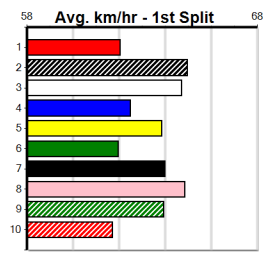

Distance: 400m, Race Type: Grade 7, Total Prizemoney: $1,530
1st: $1,000, 2nd: $320, 3rd: $160, 4th: $50

PARUMBA CHA CHA (7) has been placed in three of four here and she has the speed to cross and lead throughout. PAW RIVAL (8) has had little luck of late and he will appreciate the drop in class. GALLOPING DEMI (4) can run a cheeky race

Watchdog Tips: 7 8 4 3 Bet: Box Quinella 4,7,8 ($10 for 333.33%)

BENNACHIE LANE (QLD)[7] Placed in two of his past three, place claims $12.00
BK Dog May-21 Sire: KEYBOW Dam: BOGIE BULLET
Owner(s): Bonat Racing (SYN), A Bonat, S Flegg, A Bonat
Trainer: Arthur Bonat (Clyde North)
Winning Distances: < 300m (0) 300 - 399m (0) 400 - 499m (1) 500 - 599m (0) 600 - 699m (0) > 700m (0)
Winning Weights: 32.2(1)
4th (1) 32.8 400 WGL R2 11-Jun-24 23.24 22.72 3.5L SAXON KELTON (23.00) M/44 . . . 8.62 $10.70 M
2nd (4) 32.8 400 WGL R1 15-Jun-24 23.36 22.97 3.00L GALLOPING JESSIE (23.16) S/53 . . . 8.79 $1.90 M
4th (2) 32.9 460 WGL R2 27-Jun-24 26.83 26.09 3.75L AXEL'S RADAR (26.58) M/553 . . . 6.88 $3.70 M
1st (8) 32.2 400 WGL R4 14-Nov-24 23.11 22.72 4.25L ULTIMATE LEXI (23.40) M/21 . . . 8.60 $5.80 M
5th (5) 31.9 400 WGL R10 21-Nov-24 23.40 22.66 8.50L SPICY MADAM (22.80) M/55 . . . 8.78 $7.20 T3-7
3rd (8) 31.7 300 HVL R3 02-Dec-24 17.15 16.80 3.75L ASTON FLURRY (16.90) Q/7 . . . 4.07 $4.00 7
3rd (6) 31.6 400 WGL R4 05-Dec-24 23.00 22.65 4.25L I'M A TREASURE (22.71) S/44 . . . 8.66 $12.40 7
4th (6) 31.6 435 SLE R9 11-Dec-24 25.31 24.66 5.50L UNLEASH ZAC (24.93) M/213 . . . 5.42 $30.10 X67
Last 3 wins NOT included above
Prize Best $1815.00
Starts 23.00(6)-5/12/24
Trk/Dts 11-1-1-2
APM 6-1-1-1 1269

BIT COOL [7] Resuming, capable when fit, place hope $7.50
BK Bitch Jan-22 Sire: MY REDEEMER Dam: ZERO COOL
Owner(s): Brothers from other mothers (SYN), B Nolan, J Oliver, J Lamont
Trainer: Michelle Nolan (Devon Meadows)
Winning Distances: < 300m (0) 300 - 399m (0) 400 - 499m (1) 500 - 599m (0) 600 - 699m (0) > 700m (0)
Winning Weights: 26.4(1)
4th (6) 26.4 500 BEN R4 10-May-24 28.62 27.90 11.00 FERGUS ZULU (27.90) M/333 . . . 6.62 $15.50 X67H
4th (5) 26.4 500 BEN R5 17-May-24 28.50 28.08 3.25L SICK AND TIRED (28.28) M/444 . . . 6.70 $20.50 X67F
3rd (6) 26.0 425 BEN R3 19-Jun-24 24.54 23.78 4.75L TIMMA TURTLE TWO (24.21) M/763 . . . 6.80 $3.00 7
4th (7) 26.2 435 SLE R4 07-Aug-24 25.01 24.38 2.50L COOL WHITE (24.84) M/444 . . . 5.36 $3.40 X67
6th (3) 26.1 460 WGL R5 13-Aug-24 26.46 25.71 6.00L GAZING COLLINDA (26.07) Q/134 . . . 6.57 $7.70 X67
3rd (2) 26.2 460 WGL R2 30-Aug-24 26.26 25.80 5.00L MYSTERY TERMS (25.92) M/444 . . . 6.55 $6.60 RW
7th (4) 26.0 525 MEP R10 04-Sep-24 31.41 30.09 15.00 VISTA CADMIUM (30.37) Q/2367 . . . 5.19 $5.40 X67H
T (4) 26.1 510 SLE R7 11-Sep-24 0.00 28.85 . ROUGH GEM (29.05) M/777 . . . V21 . 10.16 $2.20 X67
Last 3 wins NOT included above
1st (8) 26.4 425 BEN R2 26-Apr-24 24.08 23.85 2.50L MCIVOR JEWELS (24.24) Q/111 . . . SW . 6.59 $7.30 M
Prize Best $2505.00
Starts FSTD
Trk/Dts 9-1-0-2
APM 0-0-0-0 696