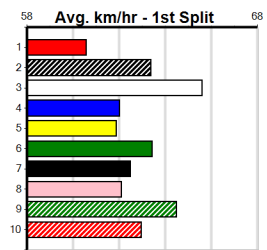

G'DAY CHEF CATERERS (275+ RANK)

Distance: 460m, Race Type: Mixed 6/7, Total Prizemoney: $1,530
1st: $1,000, 2nd: $320, 3rd: $160, 4th: $50

RICO BALBOA (3) has been impressive in his past two and he will continue to get better with more racing. ASTONISHING LADY (2) is better than her past two runs and she can work into the mix mid race. WARRIOR ETHAN (8) is showing promise

Watchdog Tips:	3	2	8	5	Bet:	Win 3

Form Box	Wgt	Dist	Track	Date	Time	BON	Margin	1st/2nd (Time)	PIR	Checked	Comment	W/R	Split 1	S/P	Grade		
1	UNDERCOVER GUY [6] Find this harder than his recent racing, place $7.50																
BK	Dog	Oct-22													Sire: CATCH THE THIEF	Dam: SOMERTON MAY	Trainer: Dawn Johnston (Toongabbie)
Owner(s): Ghost Syndicate (SYN), L Cardillo, G Roberts, B Markovic																	
Winning Distances: < 300m (0) 300 - 399m (0) 400 - 499m (2) 500 - 599m (0) 600 - 699m (0) > 700m (0)																	
Winning Weights: 33.7(1) 34.0(1)																	
7th (4)	34.6	435	SLE	R1	06-Oct-24	25.45	24.16	10.00	STORMY NEO (24.78)	M/555			5.45	$12.00	M		
2nd (6)	34.6	435	SLE	R2	13-Oct-24	24.94	24.07	2.25L	DR. ZEEKA (24.78)	M/333			5.36	$11.10	M		
5th (5)	34.8	435	SLE	R2	16-Oct-24	25.68	24.34	14.00	JUST A NEO (24.72)	S/855			5.63	$4.50	M		
1st (6)	34.0	435	SLE	R2	30-Oct-24	24.86	24.81	1.75L	SELECT JEALOUS (24.98)	M/311	SW		5.39	$2.20	M		
1st (1)	33.7	435	SLE	R4	05-Nov-24	24.89	24.54	2.50L	JACK'S ELATION (25.06)	M/331			5.27	$2.90	T3-7		
6th (3)	33.6	435	SLE	R9	10-Nov-24	25.08	24.30	6.50L	DR. BELL (24.63)	M/755			5.56	$9.00	X67H		
4th (2)	34.3	435	SLE	R12	27-Nov-24	25.43	24.44	5.00L	TOMMY THE HOOD (25.08)	S/544			5.57	$4.00	6G		
7th (3)	34.4	435	SLE	R3	04-Dec-24	25.54	24.43	13.00	ELITE DOM (24.64)	M/666			5.43	$6.10	T3-6		
Last 3 wins NOT included above																	
Prize Best Starts Trk/Dts APM																	

2	ASTONISHING LADY [7] Resuming, good muster, danger at odds $9.00																
BK	Bitch	Jul-22													Sire: CATCH THE THIEF	Dam: SAW BLAZE	Trainer: Stavros Kipirtidis (Cranbourne So)
Owner(s): S Kipirtidis																	
Winning Distances: < 300m (0) 300 - 399m (0) 400 - 499m (1) 500 - 599m (0) 600 - 699m (0) > 700m (0)																	
Winning Weights: 29.3(1)																	
1st (3)	29.3	400	WGL	R2	16-Aug-24	23.26	22.44	3.00L	INVICTUS ROSE (23.45)	M/31			8.70	$52.80	M		
3rd (3)	29.5	400	WGL	R10	29-Aug-24	23.42	23.00	0.10L	SPIRIT OF DUKE (23.41)	M/73			8.67	$10.30	T3-7		
7th (6)	29.2	400	WGL	R2	06-Sep-24	23.57	22.54	3.75L	SON OF DUKE (23.31)	M/86			8.70	$81.30	7		
6th (2)	29.4	460	WGL	R5	12-Sep-24	26.56	25.86	10.00	NACHO COOKIE (25.86)	M/455			6.68	$28.80	T3-RW		
3rd (1)	29.5	400	WGL	R3	27-Sep-24	23.17	22.64	5.50L	LUCKY (22.80)	M/53			8.62	$10.50	X67		
2nd (1)	29.5	400	WGL	R9	03-Oct-24	23.11	22.58	2.00L	STORMY SECRET (22.97)	M/32			8.62	$5.20	T3-7		
7th (1)	29.5	350	HVL	R5	18-Oct-24	20.21	19.53	7.50L	JAZZ HANDS (19.70)	M/2			6.69	$17.60	T3-RW		
7th (2)	29.3	400	WGL	R4	24-Oct-24	23.77	22.95	12.00	PARUMBA DAWN (22.95)	M/88	V7		8.98	$6.50	T3-7		
Last 3 wins NOT included above																	
Prize Best Starts Trk/Dts APM