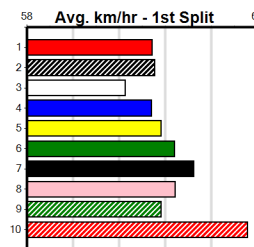

VIATEK (275+ RANK)

Distance: 400m, Race Type: Grade 5, Total Prizemoney: $1,530
1st: $1,000, 2nd: $320, 3rd: $160, 4th: $50

AMBANI (2) has won two of her past three and she can assume control soon after box rise. JASON ROSE (1) is racing with confidence and he is drawn to get the gun run throughout. BRAEMAR ELSIE (8) has been placed in three of her past four

Watchdog Tips: 2 1 8 6 Bet: Win 2

JASON ROSE [5] Strong type, has the good draw, clear danger $3.60
BE Dog Feb-22 Sire: SHIMA SHINE Dam: SHANTELE ROSE
Owner(s): S Chignell
Trainer: Bonnie Chignell (Rosedale)
Winning Distances: < 300m (0) 300 - 399m (3) 400 - 499m (1) 500 - 599m (0) 600 - 699m (0) > 700m (0)
Winning Weights: 31.6(1) 32.1(1) 32.2(1) 32.6(1)
Box History table and Prize Best Starts table included.

AMBANI [5] Racing well, nice turn of foot, go close $3.20
BKW Bitch Jan-23 Sire: HOOKED ON SCOTCH Dam: ZHENG
Owner(s): Eye Candy (SYN), C Wilk, K Gorman
Trainer: Christian Wilk (Tanjil South)
Winning Distances: < 300m (0) 300 - 399m (0) 400 - 499m (5) 500 - 599m (0) 600 - 699m (0) > 700m (0)
Winning Weights: 24.8(1) 25.2(1) 25.4(1) 26.5(1) 26.6(1)
Box History table and Prize Best Starts table included.

SNOWY ALFORD (NSW)[5] Every chance last time, needs it easier $21.00
WBK Dog Mar-21 Sire: BEWILDERING Dam: SPOTTED PANTHER
Owner(s): I Dann
Trainer: Ian Dann (Korumburra)
Winning Distances: < 300m (0) 300 - 399m (0) 400 - 499m (4) 500 - 599m (0) 600 - 699m (0) > 700m (0)
Winning Weights: 28.5(1) 28.6(1) 28.7(1) 28.8(1)
Box History table and Prize Best Starts table included.

MEGA BANJO BOY [5] Placed in only four of 17 here, prefer to watch $12.00
BK Dog May-21 Sire: BANJO BOY Dam: EMILIA CASH
Owner(s): W Dawes
Trainer: William Dawes (Moe South)
Winning Distances: < 300m (0) 300 - 399m (4) 400 - 499m (0) 500 - 599m (0) 600 - 699m (0) > 700m (0)
Winning Weights: 33.7(1) 33.8(1) 34.2(1) 35.9(1)
Box History table and Prize Best Starts table included.

MR. LARSON [5] In form but the draw is a worry, next time $10.00
WBK Dog Sep-20 Sire: SENNACHIE Dam: SLY SHIRAZ
Owner(s): T Condon
Trainer: Andrea Condon (Hampton Park)
Winning Distances: < 300m (0) 300 - 399m (1) 400 - 499m (9) 500 - 599m (0) 600 - 699m (0) > 700m (0)
Winning Weights: 28.3(1) 28.5(1) 28.6(1) 28.7(1) 28.9(2) 29.0(3) 29.1(1)
Box History table and Prize Best Starts table included.