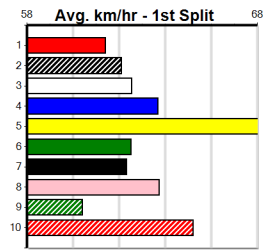

SHIMA SHINE AT STUD (275+ RANK)

Distance: 400m, Race Type: Grade 7, Total Prizemoney: $1,530
1st: $1,000, 2nd: $320, 3rd: $160, 4th: $50

BEST DRESSED (8) showed her true talent with a smart 22.90 win here last time and she will continue to get better. DERMOTT ROSE (7) can be risky at box rise but he is armed with a nice turn of foot. MY COOL BREEZE (3) is showing some promise

Watchdog Tips: **8** **7** **3** **2** **Bet:** **Win 8**

1

CUBAN LAD [7] **$12.00**

BE Dog Jun-22 **Poor strike rate, can miss the kick, tough ask**

Sire: MAGICAL BALE Dam: HAVANA MISS

Owner(s): Vi Alskar Hundar (SYN), A Lie, J Sharp

Trainer: Dylan Sharp (Lara)

Winning Distances: < 300m (0) 300 - 399m (0) 400 - 499m (1) 500 - 599m (0) 600 - 699m (0) > 700m (0)

Winning Weights: 30.4(1)

Rank	Box	Wgt	Dist	Track	Date	Time	BON	Margin	1st/2nd (Time)	PIR	Checked	Comment	WR	Split 1	S/P	Grade
4th (7)	30.9	390	BAL	R9	17-Oct-24	22.96	22.15	9.50L	ARCTIC GLAMOUR (22.32)	S/64	.	.	.	8.89	$4.80	T3-7
6th (2)	30.6	390	BAL	R13	24-Oct-24	23.25	22.08	14.00	BOMB KIRK (22.30)	S/66	.	.	.	9.02	$31.90	7
2nd (3)	31.4	400	WGL	R9	07-Nov-24	22.97	22.67	0.25L	SHAUN LEE ROSE (22.96)	M/33	.	.	.	8.62	$12.60	T3-7
4th (8)	31.6	460	WGL	R6	14-Nov-24	26.54	26.19	5.00L	WEEONA BORIS (26.19)	S/765	.	.	.	6.79	$4.80	X67
4th (8)	31.2	450	WBL	R7	18-Nov-24	26.06	25.59	3.25L	ASTON DOLLAR (25.83)	M/443	.	.	.	6.81	$15.10	X67
3rd (6)	31.3	450	WBL	R7	25-Nov-24	26.07	25.83	3.5L	HOOKEO ON YUKI (25.84)	S/765	.	.	.	6.95	$6.30	X67
3rd (4)	31.3	450	WBL	R6	02-Dec-24	26.20	25.43	9.00L	AGON CARAMEL (25.60)	M/756	.	.	.	6.99	$4.40	X67
6th (8)	31.2	460	WGL	R7	12-Dec-24	26.57	26.08	7.50L	SHAUN LEE ROSE (26.08)	S/766	.	.	.	6.80	$14.10	T3-RW

Last 3 wins NOT included above

1st (4)	30.4	400	GEL	R1	28-May-24	23.22	22.41	4.50L	JOELENE LASS (23.53)	M/41	.	.	.	8.79	$3.00	T3-M

Box History

Bx	1st	2nd	3rd	4th	5th	6th	7th	8th
1								
2								
3		1						
4	1		1		1			1
5								
6			1		2			
7					2			
8		1	1	2		1	1	

Prize Best Starts Trk/Dts APM

$2370.00
22.97(3)-7/11/24
21-1-2-3
1-0-1-0
1022

2

SECRETS WITHOUT [7] **$6.00**

BK Bitch Apr-22 **No luck when resuming, can atone, keep safe**

Sire: HARD STYLE RICO Dam: POPPY TALK

Owner(s): P Schofield

Trainer: Peter Schofield (Hazelwood)

Winning Distances: < 300m (0) 300 - 399m (0) 400 - 499m (1) 500 - 599m (0) 600 - 699m (0) > 700m (0)

Winning Weights: 24.9(1)

Rank	Box	Wgt	Dist	Track	Date	Time	BON	Margin	1st/2nd (Time)	PIR	Checked	Comment	WR	Split 1	S/P	Grade
1st (7)	24.9	400	WGL	R9	08-Aug-24	23.18	22.66	5.50L	RIVER PLAY (23.56)	M/11	.	.	.	8.61	$3.10	T3-M
3rd (2)	25.0	435	SLE	R4	14-Aug-24	24.96	24.45	2.75L	COLLINDA LAW (24.78)	M/543	.	.	.	5.44	$3.90	7
4th (8)	24.7	460	WGL	R5	20-Aug-24	26.53	25.56	4.00L	VIVA LA VIDA (26.26)	Q/114	.	.	.	6.54	$8.70	X67
7th (3)	25.0	435	SLE	R3	25-Sep-24	25.52	24.88	8.00L	COSMIC REWARD (24.99)	M/587	.	.	.	5.37	$17.70	7
8th (3)	24.5	435	SLE	R2	02-Oct-24	25.47	24.44	9.50L	SELECT RONAN (24.82)	M/388	.	.	.	5.35	$15.10	7
3rd (3)	24.9	400	WGL	R9	10-Oct-24	23.13	22.67	4.75L	SOMERTON KAREN (22.81)	M/43	.	.	.	8.90	$8.20	T3-7
4th (6)	24.9	435	SLE	R9	18-Oct-24	25.22	24.54	6.50L	ANNA (24.80)	M/654	.	.	.	5.40	$7.60	T3-7
5th (2)	24.9	400	WGL	R9	12-Dec-24	23.42	22.69	6.50L	KILMANY WARRIOR (22.98)	M/87	.	.	.	8.78	$13.30	T3-7

Last 3 wins NOT included above

Box History

Bx	1st	2nd	3rd	4th	5th	6th	7th	8th
1								1
2			2		1			
3			1			1	1	1
4								
5			1					
6					1			
7	1							
8					1			

Prize Best Starts Trk/Dts APM

$1765.00
23.13(3)-10/10/24
12-1-0-4
5-1-0-2
773