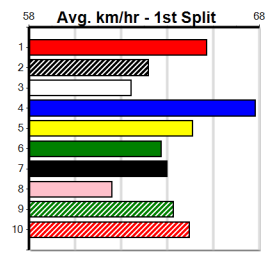

DREAMCHASERS TICKETS ON SALE NOW

Distance: 400m, Race Type: Mixed 4/5, Total Prizemoney: $1,530
1st: $1,000, 2nd: $320, 3rd: $160, 4th: $50

FLYING PIE (1) has the class edge over his rivals and he is drawn to make every post a winner.
SOMETHING CLEVER (8) owns a sizzling 22.59 PB here and he will get plenty of room early on.
BROCKY SANDS (7) just needs to step

Watchdog Tips: 1 8 7 3 Bet: Win 1

Race 1: FLYING PIE [5] Class edge, drawn to lead, hard to reel in. $2.60. Trainer: Brad Sands (Pakenham). Includes box history and prize details.

Race 2: TARGAN BALE (NSW)[5] *** SCRATCHED *** $12.00. Trainer: Luke Harris (Devon Meadows). Includes box history and prize details.

Race 3: BLACK PINK [4] Never headed two runs back, must keep safe. $7.50. Trainer: Thomas Currie (Drouin). Includes box history and prize details.

Race 4: HYPERKINETIC (QLD)[5] Down on confidence, draw is a worry, tested. $16.00. Trainer: Shaun Mifsud (Hernes Oak). Includes box history and prize details.

Race 5: CELTIC BOUY [5] Good record here but down on best form, no. $18.00. Trainer: Steven Van oirschot (Moe South). Includes box history and prize details.