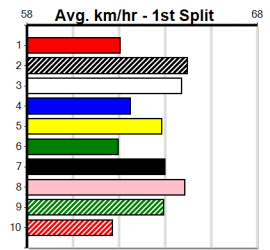

Distance: 400m, Race Type: Grade 7, Total Prizemoney: $1,530
1st: $1,000, 2nd: $320, 3rd: $160, 4th: $50

Watchdog Tips:

Bet:

Table with columns: Form Box, Wgt, Dist, Track, Date, Time, BON, Margin, 1st/2nd (Time), PIR, Checked, Comment, WR, Split 1, S/P, Grade

BENNACHIE LANE (QLD)[7]
BK Dog May-21 Sire: KEYBOW Dam: BOGIE BULLET
Owner(s): Bonat Racing (SYN), A Bonat, S Flegg, A Bonat
Trainer: Arthur Bonat (Clyde North)
Winning Distances: < 300m (0) 300 - 399m (0) 400 - 499m (1) 500 - 599m (0) 600 - 699m (0) > 700m (0)
Winning Weights: 32.2(1)
Race results table with columns: Rank, Box, Wgt, Dist, Track, Date, Time, BON, Margin, 1st/2nd (Time), PIR, Checked, Comment, WR, Split 1, S/P, Grade

BIT COOL [7]
BK Bitch Jan-22 Sire: MY REDEEMER Dam: ZERO COOL
Owner(s): Brothers from other mothers (SYN), B Nolan, J Oliver, J Lamont
Trainer: Michelle Nolan (Devon Meadows)
Winning Distances: < 300m (0) 300 - 399m (0) 400 - 499m (1) 500 - 599m (0) 600 - 699m (0) > 700m (0)
Winning Weights: 26.4(1)
Race results table with columns: Rank, Box, Wgt, Dist, Track, Date, Time, BON, Margin, 1st/2nd (Time), PIR, Checked, Comment, WR, Split 1, S/P, Grade

EVOLVE [7]
BK Bitch Nov-22 Sire: BERNARDO Dam: UTOPIA
Owner(s): SEE THE DREAM (SYN), S Buccilli, B Buccilli
Trainer: Kate Gorman (Tanjil South)
Winning Distances: < 300m (0) 300 - 399m (0) 400 - 499m (1) 500 - 599m (0) 600 - 699m (0) > 700m (0)
Winning Weights: 28.7(1)
Race results table with columns: Rank, Box, Wgt, Dist, Track, Date, Time, BON, Margin, 1st/2nd (Time), PIR, Checked, Comment, WR, Split 1, S/P, Grade

GALLOPING DEMI [7]
BK Bitch Sep-22 Sire: BERNARDO Dam: IN ORBIT
Owner(s): R Conway
Trainer: Robert Conway (Bunyip)
Winning Distances: < 300m (0) 300 - 399m (0) 400 - 499m (0) 500 - 599m (1) 600 - 699m (0) > 700m (0)
Winning Weights: 26.4(1)
Race results table with columns: Rank, Box, Wgt, Dist, Track, Date, Time, BON, Margin, 1st/2nd (Time), PIR, Checked, Comment, WR, Split 1, S/P, Grade

CRYPTO PRINCESS [7]
BK Bitch Sep-22 Sire: ASTON RUPEE Dam: PRINCESS LACE
Owner(s): Crypto Syndicate (SYN), B De rozario, M Brigham
Trainer: Robert Colpoys (Bass)
Winning Distances: < 300m (0) 300 - 399m (0) 400 - 499m (1) 500 - 599m (0) 600 - 699m (0) > 700m (0)
Winning Weights: 27.3(1)
Race results table with columns: Rank, Box, Wgt, Dist, Track, Date, Time, BON, Margin, 1st/2nd (Time), PIR, Checked, Comment, WR, Split 1, S/P, Grade

1

2

3

4

5