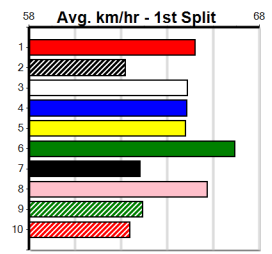

Warragul
10
5:54PM
(VIC time)

PHOTO MAN AT STUD (275+ RANK)

Distance: 400m, Race Type: Grade 6, Total Prizemoney: $1,530
1st: $1,000, 2nd: $320, 3rd: $160, 4th: $50

PAW KATTIA (1) is better than her past two runs and she is drawn to make every post a winner.
PAW IGNITE (2) led for a long way last time and he will be in the firing line from the outset.
KILMANY WARRIOR (3) is showing some promise.

Watchdog Tips: **1** **2** **3** **8** **Bet:** **Win 1**

1

PAW KATTIA (NSW)[6] **Drawn to lead, class edge, hard to reel in** **$3.40**

BD Bitch Nov-22 Sire: FERAL FRANKY Dam: DYNA WINTER Trainer: Tammy Kennedy-harris (Devon M) ENG SLE 2024-12-22

Owner(s): L Harris

Winning Distances: < 300m (0) 300 - 399m (0) 400 - 499m (2) 500 - 599m (0) 600 - 699m (0) > 700m (0)

Winning Weights: 25.4(1) 26.3(1)

Run	Post	Wgt	Dist	Track	Date	Time	BON	Margin	1st/2nd (Time)	PIR	Checked	Comment	WR	Split 1	S/P	Grade
2nd (5)	26.3	400	WGL	R2	12-Nov-24	23.00	22.37	1.00L	ELITE INTENTION (22.94)	Q/35	.	.	.	8.56	$9.50	7
3rd (3)	26.2	435	SLE	R1	17-Nov-24	24.74	24.27	3.5L	TALK THAT TALK (24.50)	Q/333	.	.	.	5.33	$21.80	X67
6th (2)	26.3	450	BAL	R8	21-Nov-24	26.47	25.19	18.00	IMPEL (25.26)	Q/336	.	VO	.	6.72	$10.50	X67
5th (1)	26.1	435	SLE	R11	27-Nov-24	25.64	24.44	9.00L	STAR COMMAND (25.03)	Q/276	.	.	.	5.31	$4.70	6G
3rd (4)	26.1	390	SHP	R3	02-Dec-24	22.44	21.96	3.25L	WALLS OF JERICHO (22.22)	Q/34	.	.	.	8.60	$22.60	X67
2nd (2)	25.9	410	HOR	R10	07-Dec-24	23.49	23.34	1.25L	LITTLE DARL (23.40)	Q/23	.	.	.	10.46	$3.40	6G
5th (3)	26.1	400	WGL	R4	10-Dec-24	22.93	22.39	8.00L	FERRET'S KNOCK (22.39)	M/44	.	.	.	8.49	$27.50	X67
5th (7)	26.0	435	SLE	R1	15-Dec-24	24.67	24.27	5.50L	BOTH SIDES (24.31)	M/545	.	.	.	5.32	$29.10	X67

Last 3 wins NOT included above

Run	Post	Wgt	Dist	Track	Date	Time	BON	Margin	1st/2nd (Time)	PIR	Checked	Comment	WR	Split 1	S/P	Grade
1st (2)	25.4	400	GEL	R2	06-Sep-24	22.86	22.68	3.00L	MIKAELA'S JOY (23.06)	Q/11	.	.	.	8.56	$2.50	M
1st (7)	26.3	410	HOR	R9	09-Nov-24	23.52	22.98	0.75L	MORAINÉ GLORIA (23.57)	M/33	.	.	.	10.51	$2.30	7

Box History

Bx	1st	2nd	3rd	4th	5th	6th	7th	8th
1		2						
2	1	1	1					
3			2	1	1			
4			1			1		
5		1		1			1	
6				1	2			
7	1				1			
8			2					

Prize Best Starts Trk/Dts APM $7195.00 22.84(3)-1/10/24 24-2-2-8 4-0-1-0 5354