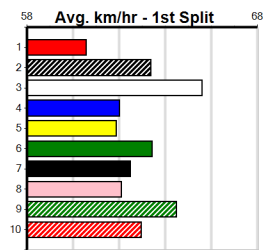

G'DAY CHEF CATERERS (275+ RANK)

Distance: 460m, Race Type: Mixed 6/7, Total Prizemoney: $1,530
1st: $1,000, 2nd: $320, 3rd: $160, 4th: $50

Watchdog Tips: [ ] [ ] [ ] [ ] Bet: [ ]

UNDERCOVER GUY [6]
BK Dog Oct-22 Sire: CATCH THE THIEF Dam: SOMERTON MAY
Owner(s): Ghost Syndicate (SYN), L Cardillo, G Roberts, B Markovic
Trainer: Dawn Johnston (Toongabbie)
Winning Distances: < 300m (0) 300 - 399m (0) 400 - 499m (2) 500 - 599m (0) 600 - 699m (0) > 700m (0)
Winning Weights: 33.7(1) 34.0(1)
7th (4) 34.6 435 SLE R1 06-Oct-24 25.45 24.16 10.00 STORMY NEO (24.78) M/555 . . . 5.45 $12.00 M
2nd (6) 34.6 435 SLE R2 13-Oct-24 24.94 24.07 2.25L DR. ZEEKA (24.78) M/333 . . . 5.36 $11.10 M
5th (5) 34.8 435 SLE R2 16-Oct-24 25.68 24.34 14.00 JUST A NEO (24.72) S/855 . . . 5.63 $4.50 M
1st (6) 34.0 435 SLE R2 30-Oct-24 24.86 24.81 1.75L SELECT JEALOUS (24.98) M/311 . . . SW . 5.39 $2.20 M
1st (1) 33.7 435 SLE R4 05-Nov-24 24.89 24.54 2.50L JACK'S ELATION (25.06) M/331 . . . . 5.27 $2.90 T3-7
6th (3) 33.6 435 SLE R9 10-Nov-24 25.08 24.30 6.50L DR. BELL (24.63) M/755 . . . . 5.56 $9.00 X67H
4th (2) 34.3 435 SLE R12 27-Nov-24 25.43 24.44 5.00L TOMMY THE HOOD (25.08) S/544 . . . . 5.57 $4.00 6G
7th (3) 34.4 435 SLE R3 04-Dec-24 25.54 24.43 13.00 ELITE DOM (24.64) M/666 . . . . 5.43 $6.10 T3-6
Last 3 wins NOT included above
Prize Best $2595.00 FSH
Starts 8-2-1-0
Trk/Dts 0-0-0-0
APM 1987

ASTONISHING LADY [7]
BK Bitch Jul-22 Sire: CATCH THE THIEF Dam: SAW BLAZE
Owner(s): S Kipirtidis
Trainer: Stavros Kipirtidis (Cranbourne So)
Winning Distances: < 300m (0) 300 - 399m (0) 400 - 499m (1) 500 - 599m (0) 600 - 699m (0) > 700m (0)
Winning Weights: 29.3(1)
1st (3) 29.3 400 WGL R2 16-Aug-24 23.26 22.44 3.00L INVICTUS ROSE (23.45) M/31 . . . . 8.70 $52.80 M
3rd (3) 29.5 400 WGL R10 29-Aug-24 23.42 23.00 0.10L SPIRIT OF DUKE (23.41) M/73 . . . . 8.67 $10.30 T3-7
7th (6) 29.2 400 WGL R2 06-Sep-24 23.57 22.54 3.75L SON OF DUKE (23.31) M/86 . . . . 8.70 $81.30 7
6th (2) 29.4 460 WGL R5 12-Sep-24 26.56 25.86 10.00 NACHO COOKIE (25.86) M/455 . . . . 6.68 $28.80 T3-RW
3rd (1) 29.5 400 WGL R3 27-Sep-24 23.17 22.64 5.50L LUCKY (22.80) M/53 . . . . 8.62 $10.50 X67
2nd (1) 29.5 400 WGL R9 03-Oct-24 23.11 22.58 2.00L STORMY SECRET (22.97) M/32 . . . . 8.62 $5.20 T3-7
7th (1) 29.5 350 HVL R5 18-Oct-24 20.21 19.53 7.50L JAZZ HANDS (19.70) M/2 . . . . 6.69 $17.60 T3-RW
7th (2) 29.3 400 WGL R4 24-Oct-24 23.77 22.95 12.00 PARUMBA DAWN (22.95) M/88 . . . V7 . 8.98 $6.50 T3-7
Last 3 wins NOT included above
Prize Best $2460.00 FSH
Starts 26.56(2)-12/9/24
Trk/Dts 9-1-1-2
APM 1140

RICO BALBOA [7]
LTF Dog Dec-22 Sire: HARD STYLE RICO Dam: SWEET EMOTION
Owner(s): L Karabitsakos
Trainer: Luckie Karabitsakos (Pearcedale)
Winning Distances: < 300m (0) 300 - 399m (0) 400 - 499m (1) 500 - 599m (0) 600 - 699m (0) > 700m (0)
Winning Weights: 31.8(1)
7th (2) 32.2 300 HVL R4 04-Sep-24 16.98 16.39 6.00L PAPA EASY (16.56) M/5 . . . . 4.03 $31.00 MH
1st (4) 31.8 410 HOR R2 22-Oct-24 23.82 22.99 1.25L MY BREW (23.90) M/11 . . . . 10.64 $1.70 M
2nd (5) 31.2 400 WGL R9 28-Nov-24 23.03 22.74 0.75L HOW HIGH CONGA (22.98) M/22 . . . . 8.50 $7.70 T3-7
Last 3 wins NOT included above
Prize Best $2000.00 FSTD
Starts 3-1-1-0
Trk/Dts 0-0-0-0
APM 1664