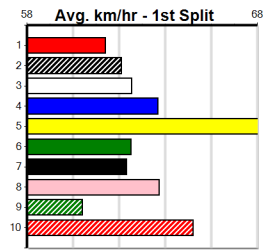

SHIMA SHINE AT STUD (275+ RANK)

Distance: 400m, Race Type: Grade 7, Total Prizemoney: $1,530
1st: $1,000, 2nd: $320, 3rd: $160, 4th: $50

Watchdog Tips: ☐ ☐ ☐ ☐

Bet: ☐

Form Box	Wgt	Dist	Track	Date	Time	BON	Margin	1st/2nd (Time)	PIR	Checked	Comment	WR	Split 1	S/P	Grade

CUBAN LAD [7]

BE Dog Jun-22 Sire: MAGICAL BALE Dam: HAVANA MISS
Owner(s): Vi Alskar Hundar (SYN), A Lie, J Sharp
Winning Distances: < 300m (0) 300 - 399m (0) 400 - 499m (1) 500 - 599m (0) 600 - 699m (0) > 700m (0)
Winning Weights: 30.4(1)
Trainer: Dylan Sharp (Lara)

4th (7)	30.9	390	BAL	R9	17-Oct-24	22.96	22.15	9.50L ARCTIC GLAMOUR (22.32)	S/64				8.89	$4.80	T3-7
6th (2)	30.6	390	BAL	R13	24-Oct-24	23.25	22.08	14.00 BOMB KIRK (22.30)	S/66				9.02	$31.90	7
2nd (3)	31.4	400	WGL	R9	07-Nov-24	22.97	22.67	0.25L SHAUN LEE ROSE (22.96)	M/33				8.62	$12.60	T3-7
4th (8)	31.6	460	WGL	R6	14-Nov-24	26.54	26.19	5.00L WEEONA BORIS (26.19)	S/765				6.79	$4.80	X67
4th (8)	31.2	450	WBL	R7	18-Nov-24	26.06	25.59	3.25L ASTON DOLLAR (25.83)	M/443				6.81	$15.10	X67
3rd (6)	31.3	450	WBL	R7	25-Nov-24	26.07	25.83	3.5L HOOKED ON YUKI (25.84)	S/765				6.95	$6.30	X67
3rd (4)	31.3	450	WBL	R6	02-Dec-24	26.20	25.43	9.00L AGON CAMEL (25.60)	M/756				6.99	$4.40	X67
6th (8)	31.2	460	WGL	R7	12-Dec-24	26.57	26.08	7.50L SHAUN LEE ROSE (26.08)	S/766				6.80	$14.10	T3-RW

Last 3 wins NOT included above

1st (4)	30.4	400	GEL	R1	28-May-24	23.22	22.41	4.50L JOELENE LASS (23.53)	M/41				8.79	$3.00	T3-M

Box History

Bx	1st	2nd	3rd	4th	5th	6th	7th	8th
1								
2								
3		1						
4	1		1		1			1
5								
6			1		2			
7				2				
8		1	1	2		1	1	

Prize Best	$2370.00
Starts	22.97(3)-7/11/24
Trk/Dts	21-1-2-3
APM	1-0-1-0
	1022

SECRETS WITHOUT [7]

BK Bitch Apr-22 Sire: HARD STYLE RICO Dam: POPPY TALK
Owner(s): P Schofield
Winning Distances: < 300m (0) 300 - 399m (0) 400 - 499m (1) 500 - 599m (0) 600 - 699m (0) > 700m (0)
Winning Weights: 24.9(1)
Trainer: Peter Schofield (Hazelwood)

1st (7)	24.9	400	WGL	R9	08-Aug-24	23.18	22.66	5.50L RIVER PLAY (23.56)	M/11				8.61	$3.10	T3-M
3rd (2)	25.0	435	SLE	R4	14-Aug-24	24.96	24.45	2.75L COLLINDA LAW (24.78)	M/543				5.44	$3.90	7
4th (8)	24.7	460	WGL	R5	20-Aug-24	26.53	25.56	4.00L VIVA LA VIDA (26.26)	Q/114				6.54	$8.70	X67
7th (3)	25.0	435	SLE	R3	25-Sep-24	25.52	24.88	8.00L COSMIC REWARD (24.99)	M/587				5.37	$17.70	7
8th (3)	24.5	435	SLE	R2	02-Oct-24	25.47	24.44	9.50L SELECT RONAN (24.82)	M/388				5.35	$15.10	7
3rd (3)	24.9	400	WGL	R9	10-Oct-24	23.13	22.67	4.75L SOMERTON KAREN (22.81)	M/43				8.90	$8.20	T3-7
4th (6)	24.9	435	SLE	R9	18-Oct-24	25.22	24.54	6.50L ANNA (24.80)	M/654				5.40	$7.60	T3-7
5th (2)	24.9	400	WGL	R9	12-Dec-24	23.42	22.69	6.50L KILMANY WARRIOR (22.98)	M/87				8.78	$13.30	T3-7

Last 3 wins NOT included above

Box History

Bx	1st	2nd	3rd	4th	5th	6th	7th	8th
1								1
2			2		1			
3			1			1	1	1
4								
5			1					
6					1			
7	1							
8					1			

Prize Best	$1765.00
Starts	23.13(3)-10/10/24
Trk/Dts	12-1-0-4
APM	5-1-0-2
	773