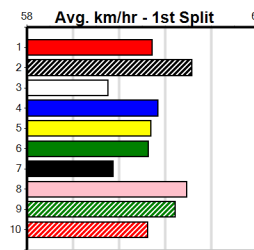

MC GRAFIX & SIGNS (275+ RANK)

Distance: 460m, Race Type: Grade 5, Total Prizemoney: $1,530
1st: $1,000, 2nd: $320, 3rd: $160, 4th: $50

PAW LARRY (2) returned to form with a smart 22.80 Geelong win and he will prove hard to reel in again. PALDRON BALE (3) can unwind a strong finish and he should follow the two through early on. SODA HELEN (8) is a more than capable type

Watchdog Tips:	2	3	8	5	Bet:	Win 2

Form Box	Wgt	Dist	Track	Date	Time	BON	Margin	1st/2nd (Time)	PIR	Checked	Comment	WR	Split 1	S/P	Grade
1	RUMOUR CONFIRMED [5] Yet to win here in 22 attempts, place preferred $9.00														
RF	Dog	Mar-21	Sire: HOOKED ON SCOTCH			Dam: SPARKY GIRL			Trainer: Geoffrey Howell (Pearcedale)						
Owner(s): TWENTY YEARS (SYN), G Howell, M Carlstrom, G Beattie, B Melbourne															
Winning Distances: < 300m (0) 300 - 399m (5) 400 - 499m (1) 500 - 599m (1) 600 - 699m (0) > 700m (0)															
Winning Weights: 31.7(1) 31.9(1) 32.1(1) 32.5(2) 32.8(2)															
4th (4)	32.6	460	WGL	R8	26-Sep-24	26.25	25.80	6.50L DISHY DI (25.80)	S/554	.	VO	.	6.71	$20.00	T3-5
6th (2)	32.2	460	WGL	R8	01-Oct-24	26.43	25.54	9.50L PAW ZELINI (25.77)	S/777	.	.	.	6.91	$33.50	X45
3rd (6)	32.3	460	WGL	R8	10-Oct-24	26.19	25.83	4.50L WILD CUDDLE (25.88)	M/122	.	V14	.	6.53	$14.00	T3-5
3rd (4)	32.3	300	HVL	R3	10-Nov-24	17.20	16.61	3.25L PLAY LAB (16.97)	M/7	.	.	.	4.06	$11.90	5
5th (8)	32.5	300	HVL	R12	17-Nov-24	17.14	16.66	4.50L LETHAL TRIX (16.84)	M/8	.	.	.	4.20	$17.10	5
2nd (8)	32.2	460	WGL	R8	19-Nov-24	26.35	25.67	1.5L BANKRUPT (26.26)	S/755	.	.	.	6.79	$24.90	5
7th (3)	32.4	460	WGL	R7	26-Nov-24	26.57	25.79	12.00L ASTON TOMMY (25.79)	S/776	.	.	.	6.74	$22.10	5
3rd (7)	32.0	460	WGL	R6	12-Dec-24	26.20	26.08	1.75L BANDARI (26.09)	M/532	.	.	.	6.68	$13.90	T3-5
Last 3 wins NOT included above															
1st (1)	32.5	450	TRA	R5	08-Nov-23	24.97	24.83	4.25L BROCKY SANDS (25.26)	M/311	.	.	.	6.62	$7.80	5
1st (1)	32.8	515	SAP	R12	07-Jan-24	30.07	29.65	0.25L SPARTAN LEGEND (30.08)	S/5111	.	.	.	5.22	$14.60	5
1st (4)	31.7	350	HVL	R7	02-Jun-24	19.70	19.24	1.5L REAR VIEW MIRROR (19.80)	S/7	.	.	.	6.71	$9.60	5

Box	1st	2nd	3rd	4th	5th	6th	7th	8th
1	4	2		1	1			
2			2		2	1	1	
3			2	1	2	3	1	1
4	2	1	1	2		1	2	
5				1	2			1
6		2	3	1	2	1		
7		2	1	1		2		2
8	1	1			2			2

Prize Best Starts Trk/Dts APM: $18820.63, 25.97(1)-13/2/24, 62-7-8-9, 22-0-5-4, 2899