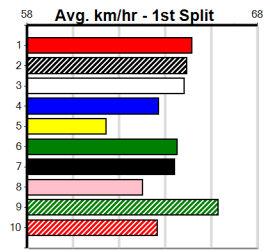

RIDE FOR LUCY (275+ RANK)

Distance: 460m, Race Type: Grade 5, Total Prizemoney: $1,530
1st: $1,000, 2nd: $320, 3rd: $160, 4th: $50

WINCKIE BALE (2) has turned in some handy performances of late and she can work into the mix in the middle stages. SPIRIT WORLD (1) has been placed in three of four here and the draw is a big help. GENESIS BALE (7) is better than his form reads

Watchdog Tips: 2 1 7 6 Bet: Box Quinella 1,2,7 ($10 for 333.33%)

Form Box Wgt Dist Track Date Time BON Margin 1st/2nd (Time) PIR Checked Comment W/R Split 1 S/P Grade
SPIRIT WORLD [5] Placed in three of four here, well drawn, danger $4.80
Owner(s): OKAWAPARK (SYN), C Tilley, K Markham
Trainer: Christopher Tilley (Sale)

WINCKIE BALE (NSW)[5] Better than form, gets the gun run, go close $6.00
Owner(s): T Empson
Trainer: Tracey Empson (Pakenham)

HOWE PIE (WA)[5] Down on confidence, can miss away, risky $9.00
Owner(s): big dog (SYN), B Sands, F Toth
Trainer: Frank Toth (Pakenham)

KENZIE KID [5] Hit or miss early, has the talent, place claims $7.50
Owner(s): A Gringhuis
Trainer: Arend Gringhuis (Ripplebrook)

OAKLYN BALE (NSW)[5] Capable but may get crowded early, place $3.60
Owner(s): B Wheeler
Trainer: Samantha Grenfell (Anakie)
ENG HOR 2024-12-23

1

2

3

4

5