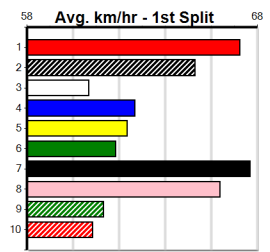

SPORTSBET EVERY DOG HAS ITS DAY (275+)

Distance: 400m, Race Type: Maiden, Total Prizemoney: $1,530
1st: $1,000, 2nd: $320, 3rd: $160, 4th: $50

REIGNING MONARCH (2) has been handily placed in both runs to date and he should prove hard to hold out. ARCHER SEVEN (1) has been placed in five of nine and he is drawn to get all the breaks. NOAH DEAR (7) can cross and lead for a long way

Watchdog Tips: 2 1 7 8 **Bet:** Win 2

1

ARCHER SEVEN (SA)[M] **$4.60**

BK Dog Jan-23 Placed in five of nine, draw suits, main danger

Sire: CURRAJONG KID Dam: CAWBOURNE ZEBRA Trainer: Brad Sands (Pakenham)

Owner(s): J Archer

Winning Distances: < 300m (0) 300 - 399m (0) 400 - 499m (0) 500 - 599m (0) 600 - 699m (0) > 700m (0)

Winning Weights:

Run	Rank	Weight	Track	Date	Time	BOB	Margin	1st/2nd (Time)	PIR	Checked	Comment	WR	Split 1	S/P	Grade
7th	(6)	30.9	300	HVL	R1	06-Oct-24	17.89	16.60	2.75L	REDGUM WARS (17.71)	M/3	.	.	4.04	$18.10 M
4th	(5)	30.8	400	WGL	R2	10-Oct-24	23.28	22.67	6.00L	ARE YOU OKAY (22.89)	Q/1	.	V7	8.32	$10.40 T3-M
ST	(-)	30.1	400	WGL		04-Nov-24	23.26		7.00L	Trial Cleared	M/22	.	2of4	8.42	ST
7th	(6)	30.7	400	WGL	R3	14-Nov-24	24.32	22.72	18.00	MY COOL BREEZE (23.12)	M/33	.	V5	8.61	$5.80 M
3rd	(7)	30.8	350	HVL	R2	20-Nov-24	19.89	19.40	7.00L	DR. REESE (19.40)	M/2	.	.	6.60	$13.30 M
2nd	(7)	30.8	350	HVL	R1	24-Nov-24	19.98	19.03	0.75L	SCOTT MICAH (19.93)	Q/1	.	.	6.54	$21.10 M
3rd	(2)	30.6	435	SLE	R2	27-Nov-24	25.63	24.44	7.00L	MARTIAN (25.15)	M/123	.	V0	5.35	$5.70 M
3rd	(4)	30.7	350	HVL	R3	12-Dec-24	19.73	19.47	1.00L	JOE THE GOOSE (19.66)	M/3	.	.	6.52	$11.40 M

Last 3 wins NOT included above

Box History

Bx	1st	2nd	3rd	4th	5th	6th	7th	8th
1		1						
2			1					
3								
4				1				
5					1			
6								2
7		1	1			1		
8								

Prize Best $1770.00
Starts 23.28(5)-10/10/24
Trk/Dts 9-0-2-3
APM 2-0-0-0
1542

2

REIGNING MONARCH (NSW)[**$2.80**

BK Dog Nov-22 Solidly placed in both runs to date, go close

Sire: MIDNIGHT MONARCH Dam: JUST A DIVA Trainer: Christopher Tilley (Sale)

Owner(s): OKAWAPARK (SYN), C Tilley, K Markham

Winning Distances: < 300m (0) 300 - 399m (0) 400 - 499m (0) 500 - 599m (0) 600 - 699m (0) > 700m (0)

Winning Weights:

Run	Rank	Weight	Track	Date	Time	BOB	Margin	1st/2nd (Time)	PIR	Checked	Comment	WR	Split 1	S/P	Grade
2nd	(6)	34.2	460	WGL	R1	26-Nov-24	26.14	25.79	2.00L	WHAT A STORY (26.00)	M/111	.	.	6.61	$4.80 M
3rd	(2)	33.6	450	SHP	R1	02-Dec-24	25.76	25.03	6.50L	ACQUISITION (25.34)	M/333	.	.	6.72	$6.20 M

Last 3 wins NOT included above

Box History

Bx	1st	2nd	3rd	4th	5th	6th	7th	8th
1								
2			1					
3								
4								
5								
6		1						
7								
8								

Prize Best $780.00
Starts FSTD
Trk/Dts 2-0-1-1
APM 0-0-0-0
780