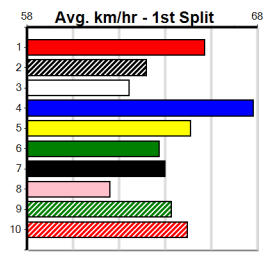

DREAMCHASERS TICKETS ON SALE NOW

Distance: 400m, Race Type: Mixed 4/5, Total Prizemoney: $1,530
1st: $1,000, 2nd: $320, 3rd: $160, 4th: $50

Watchdog Tips:

Bet:

Table with columns: Form Box, Wgt, Dist, Track, Date, Time, BON, Margin, 1st/2nd (Time), PIR, Checked, Comment, WR, Split 1, S/P, Grade

FLYING PIE [5]
BK Dog Jul-20 Sire: FABREGAS Dam: YIELDING
Owner(s): B Sands
Trainer: Brad Sands (Pakenham)
Winning Distances: < 300m (0) 300 - 399m (7) 400 - 499m (7) 500 - 599m (4) 600 - 699m (0) > 700m (0)
Winning Weights: 33.2(1) 33.4(1) 33.6(1) 33.7(1) 33.8(1) 34.0(2) 34.1(2) 34.2(1) 34.3(1) 34.4(3) 34.5(2) 34.7(1) 34.9(1)
Box History table and Prize Best Starts table included.

TARGAN BALE (NSW)[5]
BK Dog Dec-20 Sire: BARCIA BALE Dam: HELGA BALE
Owner(s): L Harris
Trainer: Luke Harris (Devon Meadows)
Winning Distances: < 300m (0) 300 - 399m (1) 400 - 499m (11) 500 - 599m (0) 600 - 699m (0) > 700m (0)
Winning Weights: 32.6(1) 32.8(2) 33.0(1) 33.2(2) 33.3(1) 33.4(1) 33.6(2) 33.7(1) 34.2(1)
Box History table and Prize Best Starts table included.

BLACK PINK [4]
BK Bitch Feb-21 Sire: FERNANDO BALE Dam: NAUGHTY CAZZA
Owner(s): T Currie
Trainer: Thomas Currie (Drouin)
Winning Distances: < 300m (0) 300 - 399m (1) 400 - 499m (3) 500 - 599m (2) 600 - 699m (0) > 700m (0)
Winning Weights: 25.7(1) 25.9(1) 26.0(1) 26.1(1) 26.2(1) 26.3(1)
Box History table and Prize Best Starts table included.

HYPERKINETIC (QLD)[5]
F Dog Feb-20 Sire: ZAMBORA BROCKIE Dam: KATHIE'S FLASH
Owner(s): G Mifsud
Trainer: Shaun Mifsud (Hernes Oak)
Winning Distances: < 300m (0) 300 - 399m (2) 400 - 499m (7) 500 - 599m (0) 600 - 699m (0) > 700m (0)
Winning Weights: 33.9(1) 34.1(1) 34.2(1) 34.4(1) 34.5(2) 34.7(1) 34.8(1) 34.9(1)
Box History table and Prize Best Starts table included.

CELTIC BOUY [5]
BK Dog May-20 Sire: KEYBOW Dam: BOGIE CLASSIC
Owner(s): S Van oirschot
Trainer: Steven Van oirschot (Moe South)
Winning Distances: < 300m (0) 300 - 399m (3) 400 - 499m (6) 500 - 599m (0) 600 - 699m (0) > 700m (0)
Winning Weights: 26.7(1) 26.8(1) 27.1(1) 27.7(1) 27.8(1) 27.9(1) 28.1(1) 28.3(2)
Box History table and Prize Best Starts table included.

1

2

3

4

5