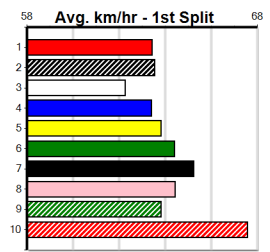

VIATEK (275+ RANK)

Distance: 400m, Race Type: Grade 5, Total Prizemoney: $1,530
1st: $1,000, 2nd: $320, 3rd: $160, 4th: $50

Watchdog Tips:

Bet:

Table with columns: Form Box, Wgt, Dist, Track, Date, Time, BON, Margin, 1st/2nd (Time), PIR, Checked, Comment, WR, Split 1, S/P, Grade

Jason Rose [5]
BE Dog Feb-22 Sire: SHIMA SHINE Dam: SHANTELE ROSE
Owner(s): S Chignell
Trainer: Bonnie Chignell (Rosedale)
Winning Distances: < 300m (0) 300 - 399m (3) 400 - 499m (1) 500 - 599m (0) 600 - 699m (0) > 700m (0)
Box History table and Prize Best Starts table included.

Ambani [5]
BKW Bitch Jan-23 Sire: HOOKED ON SCOTCH Dam: ZHENG
Owner(s): Eye Candy (SYN), C Wilk, K Gorman
Trainer: Christian Wilk (Tanjil South)
Winning Distances: < 300m (0) 300 - 399m (0) 400 - 499m (5) 500 - 599m (0) 600 - 699m (0) > 700m (0)
Box History table and Prize Best Starts table included.

Snowy Alford (NSW)[5]
WBK Dog Mar-21 Sire: BEWILDERING Dam: SPOTTED PANTHER
Owner(s): I Dann
Trainer: Ian Dann (Korumburra)
Winning Distances: < 300m (0) 300 - 399m (0) 400 - 499m (4) 500 - 599m (0) 600 - 699m (0) > 700m (0)
Box History table and Prize Best Starts table included.

Mega Banjo Boy [5]
BK Dog May-21 Sire: BANJO BOY Dam: EMILIA CASH
Owner(s): W Dawes
Trainer: William Dawes (Moe South)
Winning Distances: < 300m (0) 300 - 399m (4) 400 - 499m (0) 500 - 599m (0) 600 - 699m (0) > 700m (0)
Box History table and Prize Best Starts table included.

Mr. Larson [5]
WBK Dog Sep-20 Sire: SENNACHIE Dam: SLY SHIRAZ
Owner(s): T Condon
Trainer: Andrea Condon (Hampton Park)
Winning Distances: < 300m (0) 300 - 399m (1) 400 - 499m (9) 500 - 599m (0) 600 - 699m (0) > 700m (0)
Box History table and Prize Best Starts table included.

1

2

3

4

5