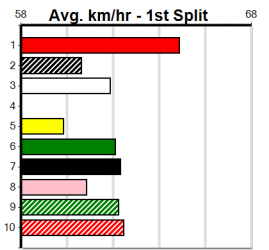

PAUA OF BUDDY AT STUD (275+ RANK)

Distance: 400m, Race Type: Maiden, Total Prizemoney: $1,530
1st: $1,000, 2nd: $320, 3rd: $160, 4th: $50

Watchdog Tips: [ ] [ ] [ ] [ ] Bet: [ ]

TOLD YOU SO [M]
WBK Bitch Feb-23 Sire: LOTS OF CHATTER Dam: YOU BUG ME
Owner(s): T Jose
Trainer: Graeme Jose (Catani)
Winning Distances: < 300m (0) 300 - 399m (0) 400 - 499m (0) 500 - 599m (0) 600 - 699m (0) > 700m (0)
Winning Weights:
3rd (6) 25.5 400 WGL R1 19-Nov-24 22.99 22.27 8.50L COLLINDA LOU (22.41) M/33 . . . . . 8.38 $29.90 M
8th (7) 25.3 435 SLE R2 24-Nov-24 25.42 24.22 11.00 GOLDEN TOP (24.68) M/435 . . . . . 5.46 $8.00 M
3rd (5) 25.4 400 WGL R1 10-Dec-24 23.05 22.39 3.75L HERE COMES FOXY (22.79) Q/22 . . . . . 8.39 $5.40 M
Last 3 wins NOT included above
Box History
Prize Best $520.00
Starts 22.99(6)-19/11/24
Trk/Dts 3-0-0-2
APM 2-0-0-2 520

JOHN BOY [M] Biks
BK Dog Sep-22 Sire: TIGGERLONG TONK Dam: QUEENIE JEAN
Owner(s): T Kennedy-harris
Trainer: Luke Harris (Devon Meadows)
Winning Distances: < 300m (0) 300 - 399m (0) 400 - 499m (0) 500 - 599m (0) 600 - 699m (0) > 700m (0)
Winning Weights:
8th (1) 35.8 450 BAL R3 02-Oct-24 26.47 25.12 16.00 CARUGGI (25.37) S/678 . . . . . 6.94 $17.70 M
7th (5) 36.5 390 BAL R2 07-Oct-24 23.45 22.52 7.00L TIMMY TIME (22.96) S/76 . . . . . 8.95 $13.80 T3-M
5th (6) 35.9 400 GEL R1 11-Oct-24 23.24 22.58 3.5L PERFECT SOUL (22.99) S/65 . . . . . 8.78 $22.60 M
3rd (8) 36.9 400 GEL R2 21-Oct-24 23.32 22.57 7.50L MINH CANDY (22.80) S/55 . . . . . 8.79 $7.20 M
4th (6) 37.3 400 WGL R3 31-Oct-24 23.44 22.67 8.00L TRICKLE (22.90) S/64 . . . . . 8.68 $10.80 T3-M
6th (4) 36.3 425 BEN R2 04-Nov-24 25.25 23.81 18.00 SHOOT THE BREEZE (24.02) S/666 . . . . . 6.93 $22.70 T3-M
3rd (7) 36.6 400 GEL R2 12-Nov-24 23.57 22.54 7.00L MORAINÉ TED (23.11) M/44 . V10 . . . . . 8.81 $10.50 M
ST (-) 35.3 400 WGL 10-Dec-24 23.41 3.5L Trial Cleared S/43 . . . . . 3of4 . . . . . ST
Last 3 wins NOT included above
Box History
Prize Best $605.00
Starts 23.44(6)-31/10/24
Trk/Dts 10-0-0-3
APM 1-0-0-0 437

PAW YALE (NSW)[M]
RF Dog Jan-23 Sire: BERNARDO Dam: FAITHY BALE
Owner(s): B Wheeler
Trainer: Correy Grenfell (Anakie)
Winning Distances: < 300m (0) 300 - 399m (0) 400 - 499m (0) 500 - 599m (0) 600 - 699m (0) > 700m (0)
Winning Weights:
4th (2) 32.0 525 MEP R2 11-Sep-24 31.09 30.15 8.50L KIWI MAKAVELI (30.51) M/5334 . . . . . 5.38 $7.20 MH
2nd (4) 31.9 460 GEL R3 20-Sep-24 26.15 25.75 0.75L GLISTENING (26.11) M/643 . . . . . 6.80 $17.00 M
4th (1) 31.8 525 MEP R2 25-Sep-24 30.66 29.64 1.00L ASTON KOPECK (30.60) M/3222 . . . . . 5.31 $2.60 M
3rd (1) 31.5 450 BAL R2 02-Oct-24 25.92 25.12 1.5L COBBLE GIBLET (25.82) S/322 . . . . . 6.86 $1.90 M
4th (6) 31.3 400 GEL R1 03-Dec-24 23.31 22.66 6.50L MINH CINDY (22.87) M/44 . . . . . 8.90 $2.10 T3-M
4th (8) 31.5 450 BAL R2 09-Dec-24 26.35 25.56 4.50L PAW TRINNY (26.03) M/346 . . . . . 6.74 $1.40 T3-M
Last 3 wins NOT included above
Box History
Prize Best $1030.00
Starts FSH
Trk/Dts 6-0-1-1
APM 0-0-0-0 658