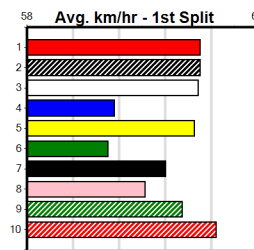

SENNACHIE AT STUD (275+ RANK)

Distance: 400m, Race Type: Grade 5, Total Prizemoney: $1,530
1st: $1,000, 2nd: $320, 3rd: $160, 4th: $50

HIGH FINANCE (1) was never headed in her top 22.65 win here recently and she looks very well graded again. LINDENOW PATCH (7) has been dominant in his past two at Sale and he just needs to step on terms. BOOT A DREAM (8) will get a cart across

Watchdog Tips: 1 7 8 5 **Bet:** Win 1

Form Box	Wgt	Dist	Track	Date	Time	BON	Margin	1st/2nd (Time)	PIR	Checked	Comment	WR	Split 1	S/P	Grade	
1	HIGH FINANCE [5] $2.80															
	Cracking 22.65 winner here recently, looks good															
	Owner(s): C Fulford Trainer: Corey Buford (Maffra)															
	Winning Distances: < 300m (0) 300 - 399m (0) 400 - 499m (4) 500 - 599m (0) 600 - 699m (0) > 700m (0)															
	Winning Weights: 25.0(1) 25.2(1) 25.3(1) 25.6(1)															
	8th (8) 25.4 400 WGL R6 26-Sep-24 23.35 22.85 4.00L MASTER OF DREAMS (23.09) M/68 . . . . . 8.72 $10.70 T3-5															
	2nd (4) 25.3 400 WGL R10 03-Oct-24 22.87 22.58 2.50L ASTON IMAGE (22.70) M/23 . . . . . 8.43 $6.60 T3-5															
	2nd (5) 25.2 435 SLE R11 09-Oct-24 24.93 24.13 4.50L QUENARA BALE (24.63) M/112 . . . . . 5.28 $17.60 5NP															
	7th (3) 25.2 435 SLE R4 13-Oct-24 25.32 24.07 11.00 PERCIVAL (24.55) M/234 . . . . . 5.31 $16.70 5															
	8th (7) 25.2 400 WGL R4 19-Nov-24 23.20 22.27 5.50L ELENA'S JEBRYNAH (22.84) M/23 . . . . . 8.34 $42.80 RWH															
7th (7) 25.5 400 WGL R8 28-Nov-24 23.46 22.74 6.50L PARIS CALLING (23.03) M/23 . . . . . 8.56 $14.10 T3-5																
1st (6) 25.2 400 WGL R8 05-Dec-24 22.65 22.65 1.5L OUT OF CHARGE (22.74) M/11 . . . . . 8.20 $5.10 5																
8th (5) 25.2 435 SLE R3 08-Dec-24 25.04 24.13 9.50L BARRETOS (24.40) Q/124 . . . . . 5.15 $64.50 RWH																
Last 3 wins NOT included above																
1st (2) 25.0 435 SLE R1 18-Aug-24 25.04 24.18 0.50L GRAND CASSIAN (25.07) M/111 . . . . . 5.26 $13.50 M																
1st (2) 25.6 400 WGL R9 22-Aug-24 22.70 22.55 4.50L INDESTRUCT (23.01) Q/11 . . . . . 8.40 $4.30 7																
1st (1) 25.3 400 WGL R9 06-Sep-24 23.02 22.54 2.25L WEARING LEVIS (23.16) Q/11 . . . . . 8.50 $5.20 6G