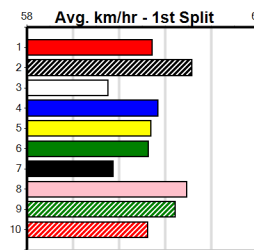

MC GRAFIX & SIGNS (275+ RANK)

Distance: 460m, Race Type: Grade 5, Total Prizemoney: $1,530
1st: $1,000, 2nd: $320, 3rd: $160, 4th: $50

Watchdog Tips:

Bet:

Form Box Wgt Dist Track Date Time BON Margin 1st/2nd (Time) PIR Checked Comment WR Split 1 S/P Grade

RUMOUR CONFIRMED [5] RF Dog Mar-21 Sire: HOOKED ON SCOTCH Dam: SPARKY GIRL
Owner(s): TWENTY YEARS (SYN), G Howell, M Carlstrom, G Beattie, B Melbourne
Trainer: Geoffrey Howell (Pearcedale)
Winning Distances: < 300m (0) 300 - 399m (5) 400 - 499m (1) 500 - 599m (1) 600 - 699m (0) > 700m (0)
Box History table and Prize Best Starts Trk/Dts APM

PAW LARRY (NSW)[5] WF Dog Aug-22 Sire: FERNANDO BALE Dam: XAMIRA BALE
Owner(s): B Wheeler
Trainer: Samantha Grenfell (Anakie)
Winning Distances: < 300m (0) 300 - 399m (0) 400 - 499m (5) 500 - 599m (0) 600 - 699m (0) > 700m (0)
Box History table and Prize Best Starts Trk/Dts APM

PALDRON BALE (NSW)[5] BKBD Dog Mar-22 Sire: FERNANDO BALE Dam: HOUSTON BALE
Owner(s): B Wheeler
Trainer: Samantha Grenfell (Anakie)
Winning Distances: < 300m (0) 300 - 399m (0) 400 - 499m (1) 500 - 599m (2) 600 - 699m (0) > 700m (0)
Box History table and Prize Best Starts Trk/Dts APM

ASTRONOMICA [5] BK Dog Jun-21 Sire: ASTON DEE BEE Dam: MISS MORRISSET
Owner(s): G Johnson
Trainer: Garry Johnson (Chum Creek)
Winning Distances: < 300m (0) 300 - 399m (3) 400 - 499m (7) 500 - 599m (1) 600 - 699m (0) > 700m (0)
Box History table and Prize Best Starts Trk/Dts APM

NEED YOU NOW [5] BK Dog Dec-21 Sire: JS FLAMIN ACE Dam: LITTLE BIT SWEET
Owner(s): Flight Facilities (SYN), R Wagenaar, A Wagenaar
Trainer: Rowan Wagenaar (Langwarrin)
Winning Distances: < 300m (0) 300 - 399m (0) 400 - 499m (8) 500 - 599m (2) 600 - 699m (0) > 700m (0)
Box History table and Prize Best Starts Trk/Dts APM

1

2

3

4

5