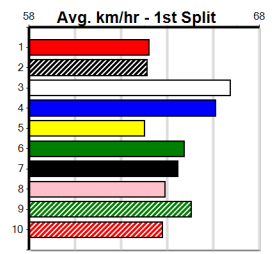

Warragul
12
6:42PM
(VIC time)

SPORTSBET SAME RACE MULTI (275+ RANK)

Distance: 400m, Race Type: Grade 5, Total Prizemoney: $1,530
1st: $1,000, 2nd: $320, 3rd: $160, 4th: $50

ASTON MASSIMO (6) was brilliant when placed here three runs back and he looks well graded in this event. JUST WANT PIZZA (5) has a good record here and she can come out running. OUR ELLIE (3) is racing with confidence

Watchdog Tips: **6** **5** **3** **1** **Bet:** **Win 6**

Form Box	Wgt	Dist	Track	Date	Time	BON	Margin	1st/2nd (Time)	PIR	Checked	Comment	WR	Split 1	S/P	Grade
1	SHINY NEW TOY [5] Better than form, goes well here, keep safe $8.00														
BE Dog		Apr-22		Sire: SHIMA SHINE		Dam: CHUN LI		Trainer: Dylan Sharp (Lara)							
Owner(s): Vi Aiskar Hundar (SYN), A Lie, J Sharp															
Winning Distances: < 300m (0) 300 - 399m (1) 400 - 499m (6) 500 - 599m (0) 600 - 699m (0) > 700m (0)															
Winning Weights: 28.6(1) 29.1(1) 29.3(1) 29.8(1) 30.0(1) 30.4(1) 30.5(1)															
2nd (3)	30.5	450	BAL	R7	28-Oct-24	25.71	25.54	0.25L OX THE MAN (25.70)	M/222	.	.	.	6.62	$8.70	T3-5
3rd (1)	30.2	400	GEL	R12	01-Nov-24	23.22	22.44	1.5L SPRING BRUMBY (23.12)	M/55	.	.	.	8.91	$12.30	5
1st (7)	30.5	460	WGL	R8	07-Nov-24	26.30	26.02	0.25L ABRAXAS BALE (26.31)	M/122	.	.	.	6.61	$3.50	T3-5
6th (5)	30.6	460	GEL	R12	15-Nov-24	26.53	25.85	9.00L VARSITY BALE (25.91)	M/466	.	.	.	6.76	$17.80	5
8th (4)	30.4	390	WBL	R11	21-Nov-24	22.70	21.81	7.50L KRAKEN TURBO (22.19)	S/88	.	.	.	9.01	$68.50	X45
5th (4)	30.3	350	HVL	R6	29-Nov-24	19.85	19.46	4.75L PAW YONDER (19.52)	M/5	.	.	.	6.70	$14.30	T3-5
6th (7)	30.2	400	GEL	R12	03-Dec-24	23.53	22.66	13.00 RAPIDFIRE LAYLA (22.66)	M/66	.	VO	.	8.92	$21.60	T3-5
4th (1)	30.1	400	WGL	R12	10-Dec-24	23.25	22.39	8.00L SKY HIGH DREAMS (22.70)	M/77	.	.	.	8.91	$13.50	5
Last 3 wins NOT included above															
1st (7)	30.0	400	WGL	R12	11-Jul-24	23.22	23.08	0.75L L'YLA BEAR (23.27)	S/43	.	.	.	8.65	$4.80	T3-5
1st (6)	29.8	400	WGL	R3	25-Jul-24	23.12	23.01	4.00L MAGIC BEE (23.40)	S/42	.	SW	.	8.61	$6.00	T3-5
1st (7)	30.4	390	BAL	R13	30-Sep-24	22.44	22.39	1.00L NIKITA BALE (22.50)	S/21	.	.	.	8.57	$5.10	T3-5

Bx	1st	2nd	3rd	4th	5th	6th	7th	8th
1		2	1					
2				1	1			
3		1	1	1	2	2		
4	1			1	1	1		2
5	1	1		1	2	1	1	1
6	1		1		1	1		1
7	4	1	1			1	1	1
8		2	1					

Prize Best Starts	$11225.00
Trk/Dts	23.10(4)-11/4/24
APM	41-7-5-6 5-3-0-0 4661