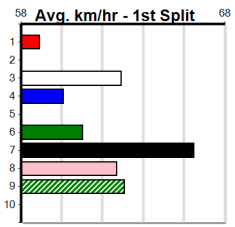

Horsham

SPORTSBET SAME RACE MULTI

Distance: 410m, Race Type: Maiden, Total Prizemoney: \$2,535
1st: \$1,680, 2nd: \$520, 3rd: \$260, 4th: \$75

3

6:11PM

(VIC time)

Watchdog Tips:

0 0 0 0