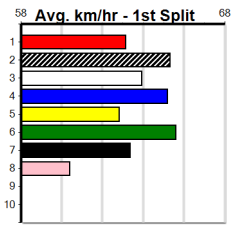

Horsham

ON-SITE ENGINEERING

Distance: 485m, Race Type: Grade 5, Total Prizemoney: $3,340
1st: $2,230, 2nd: $690, 3rd: $345, 4th: $75

8

8:03PM

(VIC time)

Watchdog Tips:

0 0 0 0

Bet:

Form	Box	Weight	Dist	Track	Date	Time	BON	Margin	1st/2nd (Time)	PIR	Checked	Comment	W/R	Split 1	S/P	Grade

1 SAINT JADE [5]
BE B Mar-22 BERNARDO SAINT MADDIE
Trainer: Peter Byrne (Koroit)
4th (7) 26.7 410 HOR R12 29-Oct-24 23.82 23.25 8.00LALE (23.28) S/87 10.91 $54.90 5
3rd (1) 26.9 390 WBL R4 18-Nov-24 22.77 22.36 2.50LLEKTRA LAYLA (22.61) Q/44 8.96 $23.40 5
6th (2) 27.3 400 MTG R9 24-Nov-24 23.72 22.89 11.00LEKTRA DAMIAN (22.95) 15.00 $15.00 6
8th (5) 27.2 450 WBL R8 02-Dec-24 26.14 25.43 11.00LSLOAN STREET (25.43) M/578 6.78 $35.10 5

Owner(s): P Byrne

Winning Boxes							
1	2	3	4	5	6	7	8
1	1			1			
Prize	$6,890.00						
Best	FSTD						
Starts	52-3-6-7						
Trk/Dst	0-0-0-0						
APM	$1909						

2 SAINT TAY [5]
BK D Mar-22 BERNARDO SAINT MADDIE
Trainer: Peter Byrne (Koroit)
4th (3) 28.8 450 WBL R6 14-Nov-24 25.75 25.07 5.50LCRACKERJACK TONK (25.38) M/555 6.79 $29.20 5
2nd (2) 28.7 390 WBL R13 21-Nov-24 22.23 21.81 2.00LTINKER CONALL (22.10) M/64 8.75 $5.80 5
2nd (2) 28.9 400 MTG R10 24-Nov-24 23.23 22.89 1.25LOLLIE DEEDS (23.14) 3.10 $3.10 6
4th (2) 28.9 450 WBL R7 28-Nov-24 25.67 24.99 3.75LRIVIERA BALE (25.41) M/665 SW 6.75 $8.10 5

Owner(s): P Byrne

Winning Boxes							
1	2	3	4	5	6	7	8
	4			2			
Prize	$10,870.00						
Best	FSTD						
Starts	36-6-5-4						
Trk/Dst	0-0-0-0						
APM	$5611						

ENG WBL 2024-12-04

3 SAINT MICK [5]
BK D Mar-22 BERNARDO SAINT MADDIE
Trainer: Narelle Byrne (Koroit)
6th (7) 29.7 390 WBL R13 21-Nov-24 22.37 21.81 4.00LTINKER CONALL (22.10) M/77 8.77 $11.50 5
8th (4) 30.0 512 MTG R8 24-Nov-24 30.98 29.84 12.00LWILD MILLY (30.15) 61.00 $61.00 X345
6th (8) 29.7 390 WBL R13 28-Nov-24 22.64 21.84 7.00LLOCHINVAR RUBY (22.17) S/86 9.10 $14.60 5
4th (2) 30.0 390 WBL R10 02-Dec-24 22.80 22.17 5.00LANNA YOU PEST (22.46) M/86 9.12 $5.70 5

Owner(s): P Byrne

Winning Boxes							
1	2	3	4	5	6	7	8
2	3		1				1 2
Prize	$13,802.50						
Best	28.00						
Starts	44-9-3-4						
Trk/Dst	1-0-0-1						
APM	$5476						

4 DONITA BALE (NSW)[5]
BEBD B Dec-21 FERAL FRANKY ZELZER ALLEN
Trainer: Robert Camilleri (Lara)
2nd (4) 27.5 410 HOR R7 22-Oct-24 23.29 22.99 4.25LURIEL BALE (22.99) M/43 10.38 $9.70 X45
2nd (3) 27.3 400 WGL R6 01-Nov-24 22.71 22.49 3.25LBURN ALONG (22.49) M/82 8.55 $11.30 X45
7th (7) 28.3 390 BAL R10 20-Nov-24 22.58 21.84 11.00FLYING MUFFIN (21.84) M/67 8.54 $10.10 5
3rd (3) 28.2 485 HOR R6 26-Nov-24 27.36 27.19 2.25LTAMMY MCIVOR (27.21) Q/111 6.64 $5.00 5

Owner(s): B Wheeler

Winning Boxes							
1	2	3	4	5	6	7	8
1	2		3		1		1
Prize	$22,665.63						
Best	27.36						
Starts	38-8-8-6						
Trk/Dst	1-0-0-1						
APM	$8483						

5 SAINT MADIX [5]
BK D Jan-21 ASTON KIMETTO MISS LAVA
Trainer: Peter Byrne (Koroit)
4th (4) 36.5 390 WBL R13 14-Nov-24 22.99 22.00 9.00LCOLLINDA PEARL (22.38) M/84 9.18 $86.40 5
6th (8) 36.6 390 WBL R10 18-Nov-24 22.64 22.36 3.75LRONNY ALLSORTS (22.39) M/77 9.06 $53.40 5
5th (1) 36.6 390 WBL R11 25-Nov-24 22.69 22.27 3.00LCAESARS PALACE (22.48) M/55 8.99 $39.70 5
5th (4) 36.3 390 WBL R12 02-Dec-24 22.90 22.17 7.00LHARTLAND DUKE (22.44) S/88 9.05 $16.10 5

Owner(s): P Byrne

Winning Boxes							
1	2	3	4	5	6	7	8
1	1						1
Prize	$8,850.00						
Best	FSTD						
Starts	91-3-9-16						
Trk/Dst	0-0-0-0						
APM	$1702