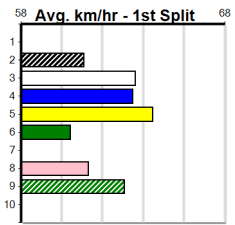

Horsham

RSN GREY AREAS - WEDNESDAY & FRID

Distance: 410m, Race Type: Maiden, Total Prizemoney: $2,535
1st: $1,680, 2nd: $520, 3rd: $260, 4th: $75

1

5:30PM
(VIC time)

Watchdog Tips: **0 0 0 0** Bet: .

Form Box Weight Dist Track Date Time BON Margin 1st/2nd (Time) PIR Checked Comment W/R Split 1 S/P Grade

1 THANKS JAMES [M]
BK D Sep-22 SHIMA SHINE ABSOLUTE DELIGHT
Trainer: Darren Reardon (Wallan)
Owner(s): D Reardon

Winning Boxes							
1	2	3	4	5	6	7	8
Prize							
Best							
Starts							
Trk/Dst							
APM							

2 HUSKY BAILEY [M]
BK D Nov-22 BERNARDO HUSKY FLYER
Trainer: Jennifer Torr (Woodvale)
Owner(s): S Bailey

Winning Boxes							
1	2	3	4	5	6	7	8
Prize							
Best							
Starts							
Trk/Dst							
APM							

3 THERMAL SPARK [M]
LTBD B Jan-23 AUSSIE INFRARED FAUN FLAME
Trainer: Cameron Taylor (Neilborough)
Owner(s): Big Three (SYN), M Dennis, B Wright, M Bolger

Winning Boxes							
1	2	3	4	5	6	7	8
Prize							
Best							
Starts							
Trk/Dst							
APM							

4 SOLAR EBONY [M]
BE B Dec-22 FERAL FRANKY SOLAR LIFE
Trainer: Victor Millington (Mt Cole)
Owner(s): V Millington

Winning Boxes							
1	2	3	4	5	6	7	8
Prize							
Best							
Starts							
Trk/Dst							
APM							

5 DIAMANTINA OPAL [M]
BD B Mar-23 FERNANDO BALE DIAMANTINA ROSE
Trainer: Heather Baxter (Murtoa)
Owner(s): CHAMPAGNE PTN (SYN), S Smith, A Langton

Winning Boxes							
1	2	3	4	5	6	7	8
Prize							
Best							
Starts							
Trk/Dst							
APM							

6 PYRENEES PRINCE [M]
BKW D Dec-21 WHISKEY RIOT ALCYONE
Trainer: Hazelie Robinson (Avoca)
Owner(s): I Robinson

Winning Boxes							
1	2	3	4	5	6	7	8
Prize							
Best							
Starts							
Trk/Dst							
APM							

7 MORAIN SPIKE [M]
BEBD D May-23 FERDINAND BOY MORAIN ROSIE
Trainer: Glenn Judd (Noorat)
Owner(s): MORAIN (SYN), G Judd, S Judd

Winning Boxes							
1	2	3	4	5	6	7	8
Prize							
Best							
Starts							
Trk/Dst							
APM							

8 MORAIN KATIE [M]
BK B Mar-23 ASTON RUPEE MEPUNGA KATIE
Trainer: Glenn Judd (Noorat)
Owner(s): MORAIN (SYN), G Judd, S Judd

Winning Boxes							
1	2	3	4	5	6	7	8
Prize							
Best							
Starts							
Trk/Dst							
APM							

9 INGA EXTREME (NSW)[M] Res.
BK D Nov-22 HIGH EARNER WHITE ORCHARD
Trainer: Peter Inguanti (Camperdown)
Owner(s): P Inguanti

Winning Boxes							
1	2	3	4	5	6	7	8
Prize							
Best							
Starts							
Trk/Dst							
APM							

10 *** NO RESERVE ***
Trainer:
Owner(s):

Winning Boxes							
1	2	3	4	5	6	7	8
Prize							
Best							
Starts							
Trk/Dst							
APM