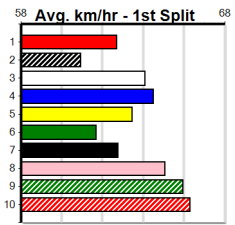

Horsham

12
9:27PM
(VIC time)

SPORTSBET SET A DEPOSIT LIMIT

Distance: 410m, Race Type: Grade 5 T3, Total Prizemoney: $2,925
1st: $1,950, 2nd: $600, 3rd: $300, 4th: $75

Watchdog Tips:

☐ ☐ ☐ ☐

Bet: