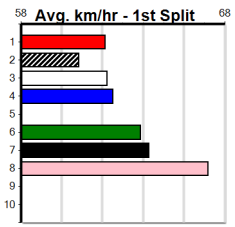

1	2	3	4	5	6	7	8
1				1			1
Prize							
Best							
Starts							
Trk/Dst							
APM							

9 * NO RESERVE *****
 Trainer:
 Owner(s):

10 * NO RESERVE *****
 Trainer:
 Owner(s):

Horsham

WARRACK BUTCHERY

Distance: 410m, Race Type: Grade 6, Total Prizemoney: \$2,925
1st: \$1,950, 2nd: \$600, 3rd: \$300, 4th: \$75