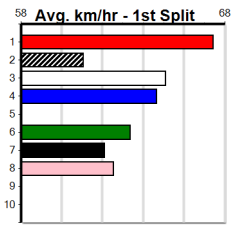

Horsham

CRYMELON KENNELS

Distance: 410m, Race Type: Grade 7, Total Prizemoney: $2,925
1st: $1,950, 2nd: $600, 3rd: $300, 4th: $75

4

6:36PM

(VIC time)

Watchdog Tips: **0 0 0 0** Bet: .

Form	Box	Weight	Dist	Track	Date	Time	BON	Margin	1st/2nd (Time)	PIR	Checked	Comment	W/R	Split 1	S/P	Grade

1 SOLAR JESSIE [7]
BK B Dec-22 FERAL FRANKY SOLAR LIFE
Trainer: Victor Millington (Mt Cole)
2nd (7) 25.1 410 HOR R3 12-Nov-24 23.50 22.95 3.25LBAG OF SNAGS (23.29) Q/11 . . . W 10.24 $8.40 7
2nd (7) 24.5 410 HOR R2 19-Nov-24 23.57 23.16 1.5LZIPPING TAMIKA (23.48) M/11 . . . . 10.31 $7.00 7
2nd (4) 24.2 410 HOR R3 26-Nov-24 23.45 22.97 2.25LPAW PASADENA (23.30) Q/11 . . . . 10.32 $6.40 X67
3rd (8) 24.3 410 HOR R3 03-Dec-24 23.67 23.06 1.25LFAR OUT SCOUT (23.59) M/22 . . . . 10.36 $2.70 7
Owner(s): V Millington

Winning Boxes

1	2	3	4	5	6	7	8
1							
Prize							
Best							
Starts							
Trk/Dst							
APM							

2 DECODED [7]
BK D Apr-22 BEAST UNLEASHED ZIPPING FREEMAN
Trainer: Margery Quick (Haddon)
1st (4) 33.9 300 HVL R1 08-Nov-24 17.30 16.77 0.50LBAMBI ROSE (17.33) M/1 . . . . 3.98 $5.90 T3-M
2nd (2) 33.7 300 HVL R9 15-Nov-24 17.10 16.86 3.5LBARKLY STREET (16.86) M/1 . . . . 4.01 $8.90 T3-7
3rd (4) 33.4 390 BAL R9 21-Nov-24 22.86 21.93 9.00LASTON DOLLAR (22.26) M/32 . . . . 8.73 $22.00 7
3rd (1) 33.3 410 HOR R3 26-Nov-24 23.73 22.97 6.50LPAW PASADENA (23.30) M/33 . . . . 10.74 $39.20 X67
Owner(s): G Collins

Winning Boxes

1	2	3	4	5	6	7	8
			1				
Prize							
Best							
Starts							
Trk/Dst							
APM							

3 ZIPPING DIEGO (NSW)[7]
BK B Dec-22 ASTON RUPEE ZIPPING MAGDA
Trainer: Robert Camilleri (Lara)
2nd (1) 29.0 435 SLE R9 09-Oct-24 24.66 24.13 1.00LMAKE IT POP (24.61) M/222 . . . . 5.37 $7.10 X67
2nd (6) 29.0 410 HOR R2 15-Oct-24 23.41 22.86 0.75LMEAN PEACE (23.36) M/22 . . . . 10.36 $6.80 X67
5th (2) 29.7 515 SAN R1 24-Oct-24 30.45 29.13 11.00LPIA BELLA (29.68) S/8555 . . . . 5.40 $10.10 X67
5th (6) 30.2 450 BAL R3 20-Nov-24 26.33 25.27 9.50LFEROCIOUS QUEEN (25.67) M/564 . . . . 6.67 $6.10 X67
Owner(s): Hallinan Hallinan (SYN), M Hallinan, F Hallinan

Winning Boxes

1	2	3	4	5	6	7	8
			1				
Prize							
Best							
Starts							
Trk/Dst							
APM							

4 TIME FOR TEA [7]
BK B Feb-23 FERNANDO BALE CIRCLE OF DREAMS
Trainer: Heather Baxter (Murtoa)
4th (2) 28.2 410 HOR R4 05-Nov-24 23.49 22.93 5.50LIMPEL (23.12) M/33 . . . . 10.50 $15.10 7
3rd (1) 28.1 410 HOR R9 09-Nov-24 23.62 22.98 1.5LPAW KATTIA (23.52) M/22 . . . . 10.47 $1.90 7
4th (3) 28.3 410 HOR R2 19-Nov-24 23.82 23.16 5.00LZIPPING TAMIKA (23.48) M/33 . . . . 10.57 $4.10 7
6th (4) 28.7 410 HOR R3 03-Dec-24 24.15 23.06 8.00LFAR OUT SCOUT (23.59) M/77 . . . . 10.70 $4.90 7
Owner(s): CHAMPAGNE PTN (SYN), S Smith, A Langton

Winning Boxes

1	2	3	4	5	6	7	8
			1				
Prize							
Best							
Starts							
Trk/Dst							
APM							

5 *** VACANT BOX ***
Trainer:
Owner(s):

Winning Boxes

1	2	3	4	5	6	7	8
Prize							
Best							
Starts							
Trk/Dst							
APM