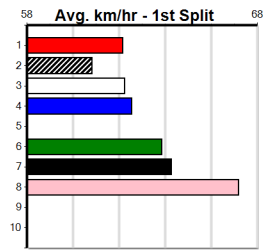

WARRACK BUTCHERY

Distance: 410m, Race Type: Grade 6, Total Prizemoney: $2,925
1st: $1,950, 2nd: $600, 3rd: $300, 4th: $75

Watchdog Tips:

Bet:

Table with columns: Form Box, Wgt, Dist, Track, Date, Time, BON, Margin, 1st/2nd (Time), PIR, Checked, Comment, WR, Split 1, S/P, Grade

AUSSIE FLAME [6]
LTF Bitch Jan-23
Owner(s): HERE WE GO (SYN), C Jackson, H Taylor
Sire: AUSSIE INFRARED Dam: FAUN FLAME
Trainer: Cameron Taylor (Neilborough)
Winning Distances: < 300m (0) 300 - 399m (1) 400 - 499m (1) 500 - 599m (0) 600 - 699m (0) > 700m (0)
Winning Weights: 27.7(2)
Race results table with columns: Rank, Dog, Wgt, Dist, Track, Date, Time, BON, Margin, Sire, Dam, PIR, Checked, Comment, WR, Split 1, S/P, Grade
Box History table with columns: Bx, 1st, 2nd, 3rd, 4th, 5th, 6th, 7th, 8th
Prize Best Starts Trk/Dts APM

COUNTY TYRONE [6]
BK Dog Oct-21
Owner(s): D Knight
Sire: SHIMA SHINE Dam: LIZZIE'S ENTITY
Trainer: Suwit Bunchusri (Talbot)
Winning Distances: < 300m (0) 300 - 399m (1) 400 - 499m (1) 500 - 599m (0) 600 - 699m (0) > 700m (0)
Winning Weights: 34.6(1) 35.5(1)
Race results table with columns: Rank, Dog, Wgt, Dist, Track, Date, Time, BON, Margin, Sire, Dam, PIR, Checked, Comment, WR, Split 1, S/P, Grade
Box History table with columns: Bx, 1st, 2nd, 3rd, 4th, 5th, 6th, 7th, 8th
Prize Best Starts Trk/Dts APM

PYRENEES CHATEAU [6]
BK Dog Feb-21
Owner(s): I Robinson
Sire: MEPUNGA BLAZER Dam: KALANI WILLOW
Trainer: Ian Robinson (Avoca)
Winning Distances: < 300m (0) 300 - 399m (0) 400 - 499m (1) 500 - 599m (1) 600 - 699m (0) > 700m (0)
Winning Weights: 30.9(1) 31.0(1)
Race results table with columns: Rank, Dog, Wgt, Dist, Track, Date, Time, BON, Margin, Sire, Dam, PIR, Checked, Comment, WR, Split 1, S/P, Grade
Box History table with columns: Bx, 1st, 2nd, 3rd, 4th, 5th, 6th, 7th, 8th
Prize Best Starts Trk/Dts APM

SAINT JAYDEN [6]
BE Dog Mar-22
Owner(s): P Byrne
Sire: BERNARDO Dam: SAINT MADDIE
Trainer: Connor Byrne (Koroit)
Winning Distances: < 300m (0) 300 - 399m (2) 400 - 499m (0) 500 - 599m (0) 600 - 699m (0) > 700m (0)
Winning Weights: 30.5(1) 30.6(1)
Race results table with columns: Rank, Dog, Wgt, Dist, Track, Date, Time, BON, Margin, Sire, Dam, PIR, Checked, Comment, WR, Split 1, S/P, Grade
Box History table with columns: Bx, 1st, 2nd, 3rd, 4th, 5th, 6th, 7th, 8th
Prize Best Starts Trk/Dts APM

*** VACANT BOX ***
Owner(s):
Sire: Dam:
Trainer:
Winning Distances: < 300m (0) 300 - 399m (0) 400 - 499m (0) 500 - 599m (0) 600 - 699m (0) > 700m (0)
Winning Weights:
Box History

1

2

3

4

5