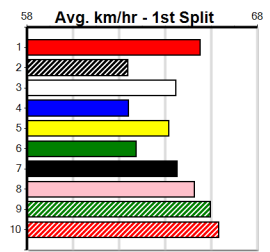

WEBBICON MARINE

Distance: 410m, Race Type: Grade 5 T3, Total Prizemoney: $2,925
1st: $1,950, 2nd: $600, 3rd: $300, 4th: $75

Watchdog Tips:

Bet:

Table with columns: Form Box, Wgt, Dist, Track, Date, Time, BON, Margin, 1st/2nd (Time), PIR, Checked, Comment, WR, Split 1, S/P, Grade

SIT AND WAIT (QLD)[5]
BK Dog Nov-21 Sire: ZIPPING GARTH Dam: DANIEL'S LOSS
Owner(s): G Elliott Trainer: Garry Elliott (Southern Cross)
Winning Distances: < 300m (0) 300 - 399m (4) 400 - 499m (4) 500 - 599m (0) 600 - 699m (0) > 700m (0)
Winning Weights: 31.1(1) 31.6(1) 31.7(1) 31.8(1) 32.0(2) 32.2(1) 32.3(1)
Race results table with columns: Rank, Dog, Wgt, Dist, Track, Date, Time, BON, Margin, 1st/2nd (Time), PIR, Checked, Comment, WR, Split 1, S/P, Grade

Box History table for SIT AND WAIT (QLD)[5]
Table with columns: Bx, 1st, 2nd, 3rd, 4th, 5th, 6th, 7th, 8th
Prize Best Starts Trk/Dts APM

VELOX BALE (NSW)[5]
FBD Bitch Feb-22 Sire: DROOPYS SYDNEY Dam: WINNIE ALLEN
Owner(s): L Harris Trainer: Tammy Kennedy-harris (Devon M ENG SLE 2024-12-04)
Winning Distances: < 300m (0) 300 - 399m (0) 400 - 499m (3) 500 - 599m (0) 600 - 699m (0) > 700m (0)
Winning Weights: 26.2(1) 26.7(1) 28.1(1)
Race results table with columns: Rank, Dog, Wgt, Dist, Track, Date, Time, BON, Margin, 1st/2nd (Time), PIR, Checked, Comment, WR, Split 1, S/P, Grade

Box History table for VELOX BALE (NSW)[5]
Table with columns: Bx, 1st, 2nd, 3rd, 4th, 5th, 6th, 7th, 8th
Prize Best Starts Trk/Dts APM

HENRY BALE (NSW)[5]
RF Dog Dec-21 Sire: FERAL FRANKY Dam: ZELZER ALLEN
Owner(s): A Gurry Trainer: Andrea Gurry (Nhill)
Winning Distances: < 300m (0) 300 - 399m (0) 400 - 499m (3) 500 - 599m (0) 600 - 699m (0) > 700m (0)
Winning Weights: 33.6(1) 34.0(1) 34.1(1)
Race results table with columns: Rank, Dog, Wgt, Dist, Track, Date, Time, BON, Margin, 1st/2nd (Time), PIR, Checked, Comment, WR, Split 1, S/P, Grade

Box History table for HENRY BALE (NSW)[5]
Table with columns: Bx, 1st, 2nd, 3rd, 4th, 5th, 6th, 7th, 8th
Prize Best Starts Trk/Dts APM

ZAPPER BALE (NSW)[5]
RF Bitch Jul-22 Sire: JARVIS BALE Dam: ETHLA ALLEN
Owner(s): T Kennedy-harris Trainer: Luke Harris (Devon Meadows)
Winning Distances: < 300m (0) 300 - 399m (1) 400 - 499m (4) 500 - 599m (0) 600 - 699m (0) > 700m (0)
Winning Weights: 25.2(1) 25.6(1) 26.0(1) 26.6(1) 26.7(1)
Race results table with columns: Rank, Dog, Wgt, Dist, Track, Date, Time, BON, Margin, 1st/2nd (Time), PIR, Checked, Comment, WR, Split 1, S/P, Grade

Box History table for ZAPPER BALE (NSW)[5]
Table with columns: Bx, 1st, 2nd, 3rd, 4th, 5th, 6th, 7th, 8th
Prize Best Starts Trk/Dts APM

FORGOTTEN TIME [5]
BK Bitch Jul-21 Sire: BERNARDO Dam: GOLDEN CHARM
Owner(s): TWO BOWERMANS (SYN), M Bowerman, A Bowerman Trainer: Michael Bowerman (Raglan)
Winning Distances: < 300m (0) 300 - 399m (3) 400 - 499m (0) 500 - 599m (0) 600 - 699m (0) > 700m (0)
Winning Weights: 24.9(1) 25.0(1) 25.1(1)
Race results table with columns: Rank, Dog, Wgt, Dist, Track, Date, Time, BON, Margin, 1st/2nd (Time), PIR, Checked, Comment, WR, Split 1, S/P, Grade