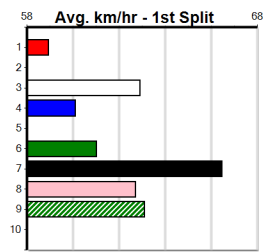

Horsham

3

6:11PM

(VIC time)

SPORTSBET SAME RACE MULTI

Distance: 410m, Race Type: Maiden, Total Prizemoney: \$2,535
1st: \$1,680, 2nd: \$520, 3rd: \$260, 4th: \$75

Watchdog Tips: Bet:

1