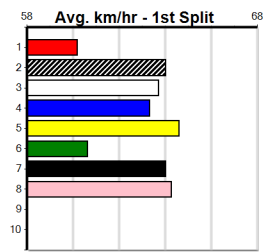

WATTS PRICE ACCOUNTANTS

Distance: 410m, Race Type: Grade 7, Total Prizemoney: $2,925
1st: $1,950, 2nd: $600, 3rd: $300, 4th: $75

Watchdog Tips:

Bet:

Form Box	Wgt	Dist	Track	Date	Time	BON	Margin	1st/2nd (Time)	PIR	Checked	Comment	WR	Split 1	S/P	Grade

VISTA ZIRCON [7]

RF Dog Oct-22 Sire: ASTON RUPEE Dam: GYPSY VISTA Trainer: Donna Knight (Talbot)

Owner(s): G Mitchell
Winning Distances: < 300m (0) 300 - 399m (0) 400 - 499m (1) 500 - 599m (0) 600 - 699m (0) > 700m (0)
Winning Weights: 35.1(1)

8th (4)	34.9	450	BAL	R9	28-Jul-24	27.27	25.57	25.00 REIKO DUSTY (25.57)	M/888	.	V3	.	7.06	$3.40	T3-7
F (5)	34.3	390	BAL	R3	18-Aug-24	0.00	22.21	FAST LEGS (22.62)	M/88	.	V21	.	9.69	$11.90	T3-7
8th (6)	33.2	390	BAL	R9	16-Sep-24	23.61	22.20	14.00 DARK BEFORE DAWN (22.69)	M/78	.	V7	.	8.87	$9.40	T3-7
7th (5)	33.3	390	BAL	R9	23-Sep-24	23.20	22.35	6.00L PAW PENELOPE (22.78)	M/76	.	.	.	8.98	$20.90	T3-7
8th (5)	33.0	425	BEN	R3	26-Sep-24	25.08	24.09	12.00 AUDITION (24.29)	M/665	.	.	.	6.82	$24.70	T3-7
7th (7)	33.9	450	BAL	R12	07-Oct-24	26.77	25.98	11.00 PAW SAMUEL (26.03)	M/455	.	.	.	6.83	$21.90	T3-RW
8th (8)	34.1	450	BAL	R11	24-Oct-24	26.55	25.39	11.00 REIKO WALTER (25.79)	M/556	.	.	.	6.77	$61.90	7
7th (5)	33.9	425	BEN	R11	29-Oct-24	25.00	24.05	9.00L BOULDER DASH (24.38)	M/687	.	.	.	6.96	$16.10	7

Last 3 wins NOT included above

1st (1)	35.1	460	GEL	R2	16-Jul-24	26.32	25.75	1.5L ASTON TYPHOON (26.42)	M/111	.	.	.	6.70	$5.50	M

Bx	1st	2nd	3rd	4th	5th	6th	7th	8th
1	1							
2								
3								
4								1
5			2				2	1
6								1
7							1	
8						1		1

Prize Best					$1520.00			
Starts					FSH			
Trk/Dts					12-1-0-2			
APM					0-0-0-0			608

MENTION [7]

BK Bitch Apr-22 Sire: BEAST UNLEASHED Dam: ZIPPING FREEMAN Trainer: Margery Quick (Haddon)

Owner(s): G Collins
Winning Distances: < 300m (0) 300 - 399m (1) 400 - 499m (0) 500 - 599m (0) 600 - 699m (0) > 700m (0)
Winning Weights: 28.4(1)

3rd (6)	29.2	390	BAL	R3	01-Sep-24	23.13	22.35	9.00L ARKA NOBLE (22.51)	M/24	.	.	.	8.69	$8.50	T3-7
6th (7)	28.6	400	GEL	R10	10-Sep-24	23.12	22.54	7.00L JADED SMILE (22.64)	M/23	.	.	.	8.46	$69.80	7
2nd (2)	28.4	425	BEN	R4	18-Sep-24	24.56	24.12	0.25L HELLO COOPER (24.55)	Q/111	.	.	.	6.63	$14.10	T3-7
7th (8)	28.4	400	GEL	R4	24-Sep-24	23.45	22.50	10.00 TALK BACKS BACK (22.77)	M/45	.	.	.	8.69	$16.70	7
8th (7)	28.3	425	BEN	R3	09-Oct-24	25.53	23.99	21.00 RED EMPEROR (24.10)	M/477	.	.	.	6.74	$16.40	T3-7
4th (5)	28.2	390	WBL	R9	14-Oct-24	22.95	22.43	3.75L ASTON BLEND (22.70)	Q/33	.	W	.	8.67	$6.20	7
7th (6)	28.5	390	BAL	R10	28-Oct-24	22.81	22.09	11.00 THAT'S MY COUSIN (22.09)	M/36	.	.	.	8.46	$21.90	T3-7
2nd (2)	28.4	390	BAL	R11	07-Nov-24	22.79	22.07	1.25L TONKA BALE (22.70)	Q/11	.	.	.	8.50	$2.20	X67

Last 3 wins NOT included above

1st (2)	28.4	390	WBL	R1	17-Jun-24	22.66	22.51	1.00L CUDGEE'S WREN (22.71)	Q/11	.	SW	.	8.61	$4.10	M

Bx	1st	2nd	3rd	4th	5th	6th	7th	8th
1		1		1				1
2	1	2				1		
3								
4								
5				1	1			
6		2						1
7			1	1		1		1
8		1	1		1			1

Prize Best					$3070.00			
Starts					24.09(8)-21/7/24			
Trk/Dts					20-1-4-4			
APM					2-0-0-0			1457