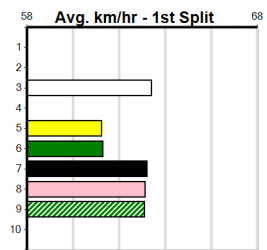

Horsham

DREAMCHASERS - TICKETS ON SALE NOW

2

5:52PM

(VIC time)

Distance: 410m, Race Type: Maiden, Total Prizemoney: $2,535
1st: $1,680, 2nd: $520, 3rd: $260, 4th: $75

Watchdog Tips: ☐ ☐ ☐ ☐ ☐ Bet:

Form Box	Wgt	Dist	Track	Date	Time	BON	Margin	1st/2nd (Time)	PIR	Checked	Comment	WR	Split 1	S/P	Grade

1

THAT'S MY TYPE (NSW)[M]
BK Dog Feb-23 Sire: FERAL FRANKY Dam: UNLEASH THE FUN
Owner(s): N Mceville Trainer: Dean Elliot (Wellsford)
Winning Distances: < 300m (0) 300 - 399m (0) 400 - 499m (0) 500 - 599m (0) 600 - 699m (0) > 700m (0)
Winning Weights:

Bx	1st	2nd	3rd	4th	5th	6th	7th	8th
1								
2								
3								
4								
5								
6								
7								
8								

Last 3 wins NOT included above

Prize Best							$0
Starts							FSH
Trk/Dts							0-0-0-0
APM							0-0-0-0
							0

2

FOZZY'S BOY [M]
BD Dog Sep-22 Sire: GOOD ODDS HARADA Dam: ABALONE FOZZ
Owner(s): G Hunt Trainer: Gary Hunt (Cudjee)
Winning Distances: < 300m (0) 300 - 399m (0) 400 - 499m (0) 500 - 599m (0) 600 - 699m (0) > 700m (0)
Winning Weights:

Bx	1st	2nd	3rd	4th	5th	6th	7th	8th
1								
2								
3								
4								
5								
6								
7								
8								

Last 3 wins NOT included above

Prize Best							$0
Starts							FSH
Trk/Dts							0-0-0-0
APM							0-0-0-0
							0

3

SOLAR TESS [M]
BK Bitch Jan-23 Sire: GOOD ODDS HARADA Dam: JILLIBY CAZ
Owner(s): V Millington Trainer: Nathan Jenner (Landsborough)
Winning Distances: < 300m (0) 300 - 399m (0) 400 - 499m (0) 500 - 599m (0) 600 - 699m (0) > 700m (0)
Winning Weights:

Bx	1st	2nd	3rd	4th	5th	6th	7th	8th
1								
2								
3								
4								
5								
6								
7								
8								

Last 3 wins NOT included above

Prize Best							$335.00
Starts							23.83(3)-21/9/24
Trk/Dts							12-0-0-1
APM							9-0-0-1
							231

4

MORAINE PIPER [M]
BD Bitch May-23 Sire: FERDINAND BOY Dam: MORaine ROSIE
Owner(s): MORaine (SYN), G Judd, S Judd Trainer: Glenn Judd (Noorat)
Winning Distances: < 300m (0) 300 - 399m (0) 400 - 499m (0) 500 - 599m (0) 600 - 699m (0) > 700m (0)
Winning Weights:

Bx	1st	2nd	3rd	4th	5th	6th	7th	8th
1								
2								
3								
4								
5								
6								
7								
8								

Last 3 wins NOT included above

Prize Best							$0
Starts							FSH
Trk/Dts							0-0-0-0
APM							0-0-0-0
							0

5

BLUE BENZ [M]
BE Dog Mar-23 Sire: KOBLENZ Dam: SWIFT BRITTANY
Owner(s): M Rodgers Trainer: Peter Inguanti (Camperdown)
Winning Distances: < 300m (0) 300 - 399m (0) 400 - 499m (0) 500 - 599m (0) 600 - 699m (0) > 700m (0)
Winning Weights:

Bx	1st	2nd	3rd	4th	5th	6th	7th	8th
1								
2								
3								
4								
5								
6								
7								
8								

Last 3 wins NOT included above

Prize Best							$0.00
Starts							24.53(3)-3/12/24
Trk/Dts							2-0-0-0
APM							1-0-0-0
							0