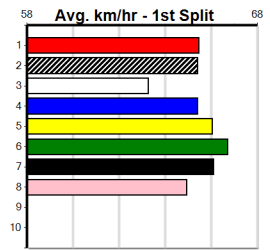

CHS GROUP

Distance: 410m, Race Type: Mixed 4/5, Total Prizemoney: $3,360
1st: $2,250, 2nd: $690, 3rd: $345, 4th: $75

Watchdog Tips:

Bet:

Table with columns: Form Box, Wgt, Dist, Track, Date, Time, BON, Margin, 1st/2nd (Time), PIR, Checked, Comment, WR, Split 1, S/P, Grade

SHOW CAUSE [4]
F Bitch Apr-22 Sire: AUSSIE INFRARED Dam: JUSTIFY
Owner(s): G George
Trainer: Garry George (Beulah)
Winning Distances: < 300m (0) 300 - 399m (0) 400 - 499m (7) 500 - 599m (0) 600 - 699m (0) > 700m (0)
Winning Weights: 27.5(2) 27.7(2) 27.8(3)
Box History table and Prize Best Starts table included.

BEN SHAKER [5]
BK Dog Sep-21 Sire: FERNANDO BALE Dam: BRYLEE
Owner(s): B Rushton
Trainer: Mark Morrissey (Junortoun)
Winning Distances: < 300m (0) 300 - 399m (0) 400 - 499m (9) 500 - 599m (1) 600 - 699m (0) > 700m (0)
Winning Weights: 32.6(2) 32.9(1) 33.0(2) 33.2(3) 33.3(1) 33.4(1)
Box History table and Prize Best Starts table included.

ELARA BALE (NSW)[4]
BK Bitch Jan-22 Sire: FERAL FRANKY Dam: DYNA DANNA
Owner(s): B Wheeler
Trainer: Robert Camilleri (Lara)
Winning Distances: < 300m (0) 300 - 399m (3) 400 - 499m (6) 500 - 599m (0) 600 - 699m (0) > 700m (0)
Winning Weights: 26.2(3) 26.3(1) 26.7(1) 27.0(1) 27.4(1) 27.5(1) 28.1(1)
Box History table and Prize Best Starts table included.

PAW JULIA (NSW)[5]
BK Bitch Jul-22 Sire: JS FLAMIN ACE Dam: DYNA ADRIA
Owner(s): B Wheeler
Trainer: Robert Camilleri (Lara)
Winning Distances: < 300m (0) 300 - 399m (2) 400 - 499m (2) 500 - 599m (0) 600 - 699m (0) > 700m (0)
Winning Weights: 26.8(1) 27.7(2) 27.8(1)
Box History table and Prize Best Starts table included.

UDANI BALE (NSW)[4]
LTBD Dog Apr-21 Sire: FERAL FRANKY Dam: DYNA CARMEN
Owner(s): A Gurry
Trainer: Andrea Gurry (Nhili)
Winning Distances: < 300m (0) 300 - 399m (2) 400 - 499m (12) 500 - 599m (0) 600 - 699m (0) > 700m (0)
Winning Weights: 32.5(2) 32.6(1) 32.9(2) 33.0(2) 33.2(3) 33.9(1) 34.1(1) 34.2(1) 34.6(1)
Box History table and Prize Best Starts table included.

1

2

3

4

5