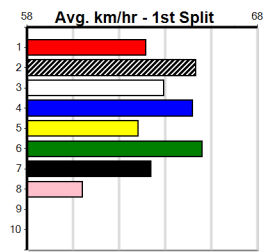

ON-SITE ENGINEERING

Distance: 485m, Race Type: Grade 5, Total Prizemoney: $3,340
1st: $2,230, 2nd: $690, 3rd: $345, 4th: $75

Watchdog Tips:

Bet:

Form	Box	Wgt	Dist	Track	Date	Time	BON	Margin	1st/2nd (Time)	PIR	Checked	Comment	WR	Split 1	S/P	Grade

SAINT JADE [5]

BE Bitch Mar-22 Sire: BERNARDO Dam: SAINT MADDIE

Owner(s): P Byrne
Winning Distances: < 300m (0) 300 - 399m (1) 400 - 499m (2) 500 - 599m (0) 600 - 699m (0) > 700m (0)
Winning Weights: 25.5(1) 26.2(1) 26.5(1)

6th (2)	27.1	390	WBL	R5	07-Oct-24	23.12	22.32	12.00	STRIKE A NIGHT (22.32)	M/87	.	.	.	9.24	$21.30	5
5th (2)	27.1	650	WBL	R4	10-Oct-24	38.47	37.25	18.00	PASS MARK (37.25)	M/555	.	.	.	18.10	$20.20	S
5th (7)	27.1	450	WBL	R6	14-Oct-24	26.51	25.74	10.00	MADDIE ODD SOCK (25.83)	M/767	.	.	.	6.91	$11.00	5
4th (6)	26.8	390	WBL	R13	17-Oct-24	22.93	21.72	9.50	WESTERN BALE (22.28)	S/66	.	.	.	9.11	$11.20	5
4th (7)	26.7	410	HOR	R12	29-Oct-24	23.82	23.25	8.00	ALE (23.28)	S/87	.	.	.	10.91	$54.90	5
3rd (1)	26.9	390	WBL	R4	18-Nov-24	22.77	22.36	2.50	LEKTRA LAYLA (22.61)	Q/44	.	.	.	8.96	$23.40	5
6th (2)	27.3	400	MTG	R9	24-Nov-24	23.72	22.89	11.00	LEKTRA DAMIAN (22.95)	.	.	.	.	.	$15.00	6
8th (5)	27.2	450	WBL	R8	02-Dec-24	26.14	25.43	11.00	SLOAN STREET (25.43)	M/578	.	.	.	6.78	$35.10	5

Last 3 wins NOT included above

1st (1)	25.5	390	WBL	R1	13-Nov-23	22.69	22.35	1.75	HILSTROM BALE (22.82)	M/21	.	.	.	8.92	$4.60	M
1st (2)	26.5	450	WBL	R5	04-Jan-24	25.75	25.49	1.75	ZELDA FAROS (25.86)	Q/111	.	SW	.	6.59	$7.10	7
1st (5)	26.2	450	WBL	R5	17-Jun-24	25.83	25.36	0.50	MORE BOOST RICO (25.86)	Q/122	.	.	.	6.71	$11.00	X67

Trainer: Peter Byrne (Koroit)

Box History

Bx	1st	2nd	3rd	4th	5th	6th	7th	8th
1	1	1	2		1			
2	1	1		1	1	4		
3			2					1
4			2			2	2	2
5	1	2			2			2
6				1				1
7			1	2	5			
8		2		1	3		2	1

Prize Best $6890.00
Starts FSTD
Trk/Dts 52-3-6-7
APM 0-0-0-0
1909