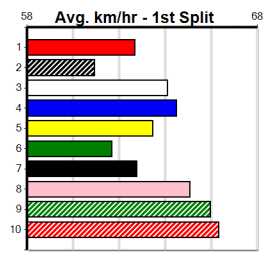

SPORTSBET SET A DEPOSIT LIMIT

Distance: 410m, Race Type: Grade 5 T3, Total Prizemoney: $2,925
1st: $1,950, 2nd: $600, 3rd: $300, 4th: $75

Watchdog Tips: ☐ ☐ ☐ ☐ ☐ Bet:

Form Box Wgt Dist Track Date Time BON Margin 1st/2nd (Time) PIR Checked Comment W/R Split 1 S/P Grade

NEENA BALE (NSW)[5]
BK Bitch May-21 Sire: DYNA VILLA Dam: JACLYN BALE
Owner(s): L Harris Trainer: Luke Harris (Devon Meadows)
Winning Distances: < 300m (0) 300 - 399m (3) 400 - 499m (1) 500 - 599m (0) 600 - 699m (0) > 700m (0)
Winning Weights: 23.2(1) 24.5(1) 24.9(1) 25.2(1)

Box	1st	2nd	3rd	4th	5th	6th	7th	8th
1		1	2	1	2			
2	1	2	1	1	2			
3	1							
4		2	1	2	2	1	2	
5	1	1	2	1				
6	1	3	3	2			2	1
7		2	1	2				
8				4	1			

Last 3 wins NOT included above

1st (2) 25.2 390 WBL R3 25-Sep-23 22.98 22.26 0.25L BARBIE BELUGA (22.99) M/43 . . . . . 8.82 $5.80 7
1st (3) 24.9 395 TRA R9 01-Jan-24 22.04 22.04 0.05L FIDDLES (22.04) M/432 . . . . . 3.79 $4.40 T3-RW
1st (5) 24.5 400 WGL R12 30-Apr-24 22.88 22.27 2.25L GALLOPING SUZIE (23.03) Q/21 . . . . . 8.52 $6.60 5

Prize Best Starts Trk/Dts APM $11450.00 23.70(4)-7/10/23 63-4-11-10 3-0-0-0 1820

DASH OF CRIMSON [5]
WF Bitch May-21 Sire: FERNANDO BALE Dam: CRIMSON VIXEN
Owner(s): J Hickey Trainer: John Hickey (Hopetoun Park)
Winning Distances: < 300m (0) 300 - 399m (6) 400 - 499m (3) 500 - 599m (0) 600 - 699m (0) > 700m (0)
Winning Weights: 24.0(1) 24.1(1) 24.2(1) 24.3(2) 24.4(1) 24.9(1) 25.3(1) 25.4(1)

Box	1st	2nd	3rd	4th	5th	6th	7th	8th
1	2				1			4
2		2		2	1	1		1
3		1		1		1		2
4			1					
5	3		1	1	2			1
6	2		2			2		3
7	2	1	1		2	1	1	1
8		2	2	1	2			2

Last 3 wins NOT included above

1st (6) 24.3 390 BAL R12 12-Jul-23 22.31 21.97 1.25L ASTUTE QUEEN (22.38) M/21 . . . . . 8.56 $1.70 5
1st (1) 25.4 350 TRA R11 20-Nov-23 19.79 19.79 3.00L BLINKIN' BLUE (19.99) M/11 . . SW 6.52 $1.50 T3-5
1st (7) 24.9 390 SHP R12 11-Apr-24 22.27 21.83 3.00L KNEW THAT (22.47) M/11 . . . . . 8.48 $5.40 5

Prize Best Starts Trk/Dts APM $20485.00 23.43(2)-25/8/23 60-9-6-7 6-1-1-2 1706

MORAIN LILLY [5]
BK Bitch Nov-22 Sire: FABREGAS Dam: SIXTEEN PEGS
Owner(s): MORAIN (SYN), G Judd, S Judd Trainer: Dean Elliot (Wellsford)
Winning Distances: < 300m (0) 300 - 399m (1) 400 - 499m (2) 500 - 599m (0) 600 - 699m (0) > 700m (0)
Winning Weights: 27.1(1) 27.4(1) 27.9(1)

Box	1st	2nd	3rd	4th	5th	6th	7th	8th
1	1	2	1	1				
2				2				
3					1			
4								
5					3			
6	1							1
7	1							2
8								2

Last 3 wins NOT included above

1st (6) 27.1 390 SHP R1 08-Jul-24 22.49 22.00 2.50L KRAKEN COOL (22.66) Q/11 . . . . . 8.53 $21.20 M
1st (1) 27.9 425 BEN R2 20-Sep-24 24.62 24.04 0.50L CORNHILL RAVEN (24.65) M/211 . . SW 6.74 $4.90 7

Prize Best Starts Trk/Dts APM $4805.00 24.25(1)-13/7/24 17-3-0-0 1-0-0-0 2762