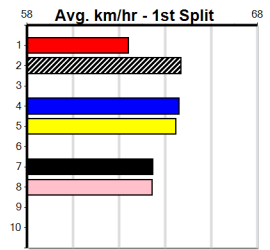

Horsham
10
8:43PM
(VIC time)

LOCKS CONSTRUCTIONS

Distance: 410m, Race Type: Grade 6, Total Prizemoney: $2,925
1st: $1,950, 2nd: $600, 3rd: $300, 4th: $75

Watchdog Tips: ☐ ☐ ☐ ☐ ☐ **Bet:** ☐

Form Box Wgt Dist Track Date Time BON Margin 1st/2nd (Time) PIR Checked Comment W/R Split 1 S/P Grade

1

LITTLE DARL [6]
BK Bitch Sep-22 Sire: ASTON RUPEE Dam: STAR OF JASMINE
Owner(s): MALLEE RACING (SYN), S Jardine, N Monaghan Trainer: Donna Robertson (Bald Hills)
Winning Distances: < 300m (0) 300 - 399m (2) 400 - 499m (0) 500 - 599m (0) 600 - 699m (0) > 700m (0)
Winning Weights: 27.7(1) 28.0(1)

3rd (8)	27.6	300	HVL	R2	22-Sep-24	17.04	16.59	0.25L FULL OF FUN (17.03)	Q/2	.	.	.	4.00	$3.20	MH
3rd (3)	27.6	390	BAL	R10	02-Oct-24	22.82	21.95	11.00 WINTER GOES (22.07)	M/23	.	.	.	8.55	$4.60	M
1st (1)	27.7	300	HVL	R1	13-Oct-24	17.04	16.51	1.75L BULL INDEED (17.16)	M/4	.	.	.	4.06	$1.50	M
1st (2)	28.0	390	BAL	R12	24-Oct-24	22.26	22.08	2.25L TOUCH OF SIN (22.42)	Q/11	.	.	.	8.37	$18.50	7
3rd (5)	27.8	390	BAL	R14	31-Oct-24	22.56	22.23	4.75L PAW XENA (22.23)	Q/33	.	SW	.	8.46	$4.60	6G
5th (7)	27.7	390	BAL	R4	06-Nov-24	22.98	21.76	9.50L PAW WHITLEY (22.34)	M/54	.	.	.	8.55	$14.10	X67
3rd (2)	27.7	390	BAL	R11	21-Nov-24	22.31	21.93	4.25L DAYS OF ROSES (22.02)	M/44	.	.	.	8.48	$4.50	6G
4th (6)	27.6	425	BEN	R10	29-Nov-24	24.43	23.63	8.00L MISS PATSY (23.87)	M/744	.	.	.	6.73	$61.30	6G

Last 3 wins NOT included above

Box	1st	2nd	3rd	4th	5th	6th	7th	8th
1	1							
2	1		1					
3			1					
4								
5				1				
6		1	1	1				
7					1	1		
8			1					

Prize Best					$5605.00			
Starts					FSH			
Trk/Dts					11-2-1-5			
APM					0-0-0-0			4299

2

PAW KATTIA (NSW)[6]
BD Bitch Nov-22 Sire: FERAL FRANKY Dam: DYNA WINTER
Owner(s): L Harris Trainer: Tammy Kennedy-harris (Devon M)
Winning Distances: < 300m (0) 300 - 399m (0) 400 - 499m (2) 500 - 599m (0) 600 - 699m (0) > 700m (0)
Winning Weights: 25.4(1) 26.3(1)

4th (5)	26.1	390	SHP	R10	01-Nov-24	22.79	21.88	7.50L HAPPY BUDDHA (22.29)	M/5	.	.	.	8.65	$11.10	X67
3rd (1)	26.6	400	GEL	R4	05-Nov-24	22.78	22.46	4.75L BRONZE (22.46)	Q/13	.	.	.	8.34	$3.90	7
1st (7)	26.3	410	HOR	R9	09-Nov-24	23.52	22.98	0.75L MORAINÉ GLORIA (23.57)	M/33	.	.	.	10.51	$2.30	7
2nd (5)	26.3	400	WGL	R2	12-Nov-24	23.00	22.37	1.00L ELITE INTENTION (22.94)	Q/35	.	.	.	8.56	$9.50	7
3rd (3)	26.2	435	SLE	R1	17-Nov-24	24.74	24.27	3.5L TALK THAT TALK (24.50)	Q/333	.	.	.	5.33	$21.80	X67
6th (2)	26.3	450	BAL	R8	21-Nov-24	26.47	25.19	18.00 IMPEL (25.26)	Q/336	.	VO	.	6.72	$10.50	X67
5th (1)	26.1	435	SLE	R11	27-Nov-24	25.64	24.44	9.00L STAR COMMAND (25.03)	Q/276	.	.	.	5.31	$4.70	6G
3rd (4)	26.1	390	SHP	R3	02-Dec-24	22.44	21.96	3.25L WALLS OF JERICHO (22.22)	Q/34	.	.	.	8.60	$22.60	X67

Last 3 wins NOT included above

Box	1st	2nd	3rd	4th	5th	6th	7th	8th
1			2		1			
2	1					1		
3			2	1				
4			1			1		
5		1		1			1	
6				1	2			
7	1							
8			2					

Prize Best					$6595.00			
Starts					23.52(7)-9/11/24			
Trk/Dts					21-2-1-8			
APM					2-1-0-0			5311

3

*** VACANT BOX ***
Sire: Dam:
Owner(s): Trainer:
Winning Distances: < 300m (0) 300 - 399m (0) 400 - 499m (0) 500 - 599m (0) 600 - 699m (0) > 700m (0)
Winning Weights: