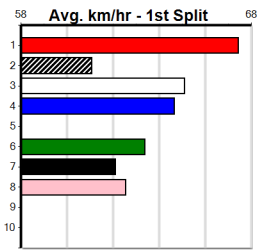

CRYMELON KENNELS

Distance: 410m, Race Type: Grade 7, Total Prizemoney: $2,925
1st: $1,950, 2nd: $600, 3rd: $300, 4th: $75

Watchdog Tips:

Bet:

Table with columns: Form Box, Wgt, Dist, Track, Date, Time, BON, Margin, 1st/2nd (Time), PIR, Checked, Comment, W/R, Split 1, S/P, Grade

SOLAR JESSIE [7]
BK Bitch Dec-22 Sire: FERAL FRANKY Dam: SOLAR LIFE
Owner(s): V Millington
Trainer: Victor Millington (Mt Cole)
Winning Distances: < 300m (0) 300 - 399m (0) 400 - 499m (1) 500 - 599m (0) 600 - 699m (0) > 700m (0)
Winning Weights: 25.3(1)
Box History table and Prize Best Starts Trk/Dts APM

DECODED [7]
BK Dog Apr-22 Sire: BEAST UNLEASHED Dam: ZIPPING FREEMAN
Owner(s): G Collins
Trainer: Margery Quick (Haddon)
Winning Distances: < 300m (0) 300 - 399m (1) 400 - 499m (0) 500 - 599m (0) 600 - 699m (0) > 700m (0)
Winning Weights: 33.9(1)
Box History table and Prize Best Starts Trk/Dts APM

ZIPPING DIEGO (NSW)[7]
BK Bitch Dec-22 Sire: ASTON RUPEE Dam: ZIPPING MAGDA
Owner(s): Hallinan Hallinan (SYN), M Hallinan, F Hallinan
Trainer: Robert Camilleri (Lara)
Winning Distances: < 300m (0) 300 - 399m (0) 400 - 499m (1) 500 - 599m (0) 600 - 699m (0) > 700m (0)
Winning Weights: 28.8(1)
Box History table and Prize Best Starts Trk/Dts APM

TIME FOR TEA [7]
BK Bitch Feb-23 Sire: FERNANDO BALE Dam: CIRCLE OF DREAMS
Owner(s): CHAMPAGNE PTN (SYN), S Smith, A Langton
Trainer: Heather Baxter (Murtoa)
Winning Distances: < 300m (0) 300 - 399m (1) 400 - 499m (0) 500 - 599m (0) 600 - 699m (0) > 700m (0)
Winning Weights: 28.0(1)
Box History table and Prize Best Starts Trk/Dts APM

*** VACANT BOX ***
Sire: Dam:
Owner(s):
Trainer:
Winning Distances: < 300m (0) 300 - 399m (0) 400 - 499m (0) 500 - 599m (0) 600 - 699m (0) > 700m (0)
Winning Weights:
Box History

1

2

3

4

5