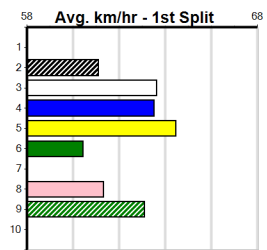

RSN GREY AREAS - WEDNESDAY & FRIDAY

Distance: 410m, Race Type: Maiden, Total Prizemoney: $2,535
1st: $1,680, 2nd: $520, 3rd: $260, 4th: $75

Watchdog Tips:

Bet:

Form	Box	Wgt	Dist	Track	Date	Time	BON	Margin	1st/2nd (Time)	PIR	Checked	Comment	WR	Split	1	S/P	Grade

1

THANKS JAMES [M]
BK Dog Sep-22 Sire: SHIMA SHINE Dam: ABSOLUTE DELIGHT
Owner(s): D Reardon Trainer: Darren Reardon (Wallan)
Winning Distances: < 300m (0) 300 - 399m (0) 400 - 499m (0) 500 - 599m (0) 600 - 699m (0) > 700m (0)
Winning Weights:

Bx	1st	2nd	3rd	4th	5th	6th	7th	8th
1								
2								
3								
4								
5								
6								
7								
8								

Last 3 wins NOT included above

Prize Best	$0.00
Starts	0-0-0-0
Trk/Dts	0-0-0-0
APM	0

2

HUSKY BAILEY [M]
BK Dog Nov-22 Sire: BERNARDO Dam: HUSKY FLYER
Owner(s): S Bailey Trainer: Jennifer Torr (Woodvale)
Winning Distances: < 300m (0) 300 - 399m (0) 400 - 499m (0) 500 - 599m (0) 600 - 699m (0) > 700m (0)
Winning Weights:

4th	5th	6th	7th	8th	9th	10th	11th	12th	13th	14th	15th	16th	17th	18th	19th	20th	21st	22nd	23rd	24th	25th	26th	27th	28th	29th	30th
4th (8) 34.0 410 HOR R4 15-Sep-24 24.10 23.03 6.00L IVORY NARWHAL (23.70) S/55 . . . . . 11.12 $12.70 M																										
5th (8) 33.8 410 HOR R2 21-Sep-24 24.15 23.33 12.00 BAG OF SNAGS (23.33) S/77 . . . . . 11.00 $8.50 M																										
4th (2) 33.5 410 HOR R1 05-Oct-24 24.06 23.32 2.75L ZIPPING DIEGO (23.87) S/54 . . . . . 10.89 $6.90 M																										
8th (4) 32.9 410 HOR R1 15-Oct-24 23.99 22.86 5.00L DEFENSIVE (23.66) S/88 . . . . . 11.03 $29.00 M																										
7th (3) 32.5 425 BEN R2 25-Oct-24 25.40 23.88 21.00 LAMIA NONNA MARY (23.96) S/887 . . . . . 6.96 $39.90 M																										
3rd (5) 33.4 410 HOR R1 05-Nov-24 23.68 22.93 1.75L BELLA BLOSSOM (23.57) S/55 . . . . . 11.02 $20.50 MH																										
5th (1) 33.3 410 HOR R2 12-Nov-24 23.77 22.95 7.50L IT'S BUBBLE TIME (23.27) S/65 . . . . . 11.07 $14.20 MF																										
4th (7) 32.9 390 SHP R1 23-Nov-24 22.85 21.91 9.50L MAXIMUM HUGHES (22.22) S/54 . . . . . 9.02 $6.70 M																										

Last 3 wins NOT included above

Bx	1st	2nd	3rd	4th	5th	6th	7th	8th
1								
2								
3								
4								
5								
6								
7								
8								

Prize Best	$460.00
Starts	23.68(5)-5/11/24
Trk/Dts	8-0-0-1
APM	6-0-0-1
	415

3

THERMAL SPARK [M]
LTBD Bitch Jan-23 Sire: AUSSIE INFRARED Dam: FAUN FLAME
Owner(s): Big Three (SYN), M Dennis, B Wright, M Bolger Trainer: Cameron Taylor (Neilborough)
Winning Distances: < 300m (0) 300 - 399m (0) 400 - 499m (0) 500 - 599m (0) 600 - 699m (0) > 700m (0)
Winning Weights:

5th	4th
5th (5) 26.6 390 SHP R1 18-Nov-24 23.23 21.87 13.00 BOTH SIDES (22.34) M/55 . . . . . 8.81 $25.40 M	
4th (8) 26.6 410 HOR R2 03-Dec-24 24.29 23.06 6.00L TOP FLIGHT (23.91) M/24 . . . . . 10.76 $49.00 M	

Last 3 wins NOT included above

Bx	1st	2nd	3rd	4th	5th	6th	7th	8th
1								
2								
3								
4								
5								
6								
7								
8								

Prize Best	$75.00
Starts	24.29(8)-3/12/24
Trk/Dts	2-0-0-0
APM	1-0-0-0
	75