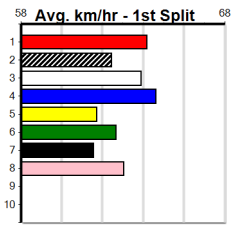

TWO MORE RACES TO GO (300+ RANK)

Distance: 390m, Race Type: Mixed 6/7, Total Prizemoney: $1,530
1st: $1,000, 2nd: $320, 3rd: $160, 4th: $50

Watchdog Tips:

8

3

7

1

Bet:

Win 8

Table with columns: Form, Box, Weight, Dist, Track, Date, Time, BON, Margin, 1st/2nd (Time), PIR, Checked, Comment, W/R, Split 1, S/P, Grade

Race 1: FAR OUT SCOUT [7] vs YINDI GIRL TURBO. Description: Solid effort in her Vic debut, must keep safe. Odds: $8.00. Includes winning boxes and detailed race data.

Race 2: DOWN SOUTH QUEEN [6] vs LITTLE ZOE. Description: One paced, beaten in both runs here, tested. Odds: $12.00. Includes winning boxes and detailed race data.

Race 3: CONNOR FLYNN JET [7] vs LADY EMERALD. Description: Improving all the time, early speed, danger. Odds: $4.60. Includes winning boxes and detailed race data.

Race 4: INGA AMY [7] vs INGA MIA. Description: Lacking confidence, draw is a worry, place best. Odds: $9.00. Includes winning boxes and detailed race data.

Race 5: INWARD HARMONY [7] vs URANA VEE EIGHT. Description: *** SCRATCHED ***. Odds: $16.00. Includes winning boxes and detailed race data.

Race 6: IDENTIFY AS [7] vs WON'T STOP HER. Description: *** SCRATCHED ***. Odds: $12.00. Includes winning boxes and detailed race data.

Race 7: KAYDEN'S CUDDLES [6] vs DYNA FAME. Description: Handy effort three runs back, major player. Odds: $6.00. Includes winning boxes and detailed race data.

Race 8: SALMON SPRAY [6] vs STARLIGHT JILL. Description: Has the pace to cross and lead, go close. Odds: $2.20. Includes winning boxes and detailed race data.

Race 9: *** NO RESERVE ***. Includes trainer and owner information.

Race 10: *** NO RESERVE ***. Includes trainer and owner information.