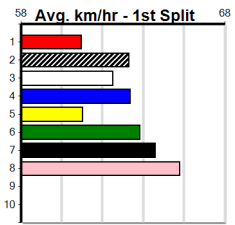

TUDOR ELECTRICAL (300+ RANK)

Distance: 390m, Race Type: Grade 5, Total Prizemoney: $1,530
1st: $1,000, 2nd: $320, 3rd: $160, 4th: $50

4

6:19PM

(VIC time)

WESTERN'S BEAR (6) will find this easier than his most recent racing and he has the speed to make every post a winner. LILY CRACKERS (4) was solidly placed three runs back and she just needs a little room early on. ELUSIVE BARB (7) has claims

Watchdog Tips:

6

4

7

8

Bet:

Win 6