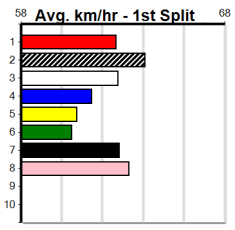

SOUTHERN SHEETMETAL (300+ RANK)

Distance: 450m, Race Type: Mixed 6/7, Total Prizemoney: $1,530
1st: $1,000, 2nd: $320, 3rd: $160, 4th: $50

5
6:41PM
(VIC time)

PRINCE AVENGER (8) was a smart 25.47 winner here last time and he looks very well graded again. HARD ROTOR (3) was handily placed here in October and she can settle near the speed. LIBRA COURT (5) will be strong in the run home.

Watchdog Tips: **8** **3** **5** **6** **Bet:** Trifecta 8/3,5,6/3,5,6 ($10 - 166.67%)