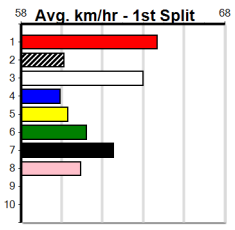

Ballarat

BALLARAT RACE 14 (300+ RANK)

14 (E2)

Distance: 390m, Race Type: Grade 5, Total Prizemoney: \$1,530
1st: \$1,000, 2nd: \$320, 3rd: \$160, 4th: \$50

9:49PM
(VIC time)

SKULL (1) has been handy in his past two runs and he looks very well graded again. INDY DELTA (6) was solidly placed here last time and she should run a cheeky race once again. AVISWOOD (5) is a more than capable type.