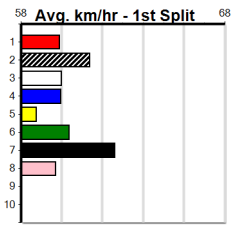

A1 SIGNAGE (300+ RANK)

Distance: 450m, Race Type: Maiden, Total Prizemoney: $1,530
1st: $1,000, 2nd: $320, 3rd: $160, 4th: $50

3

6:04PM

(VIC time)

SPEEDY KHE SANH (2) showed good early burn here last time and she will continue to get stronger.
ELPHIAS DOGE (1) is better than his past few runs and he is drawn to settle a little closer than normal. ZENVO YOYO (4) has claims.

Watchdog Tips:

2

1

4

6

Bet:

Win 2

Form Box Weight Dist Track Date Time BON Margin 1st/2nd (Time) PIR Checked Comment W/R Split 1 S/P Grade

1 ELPHIAS DOGE [M] *Better than his past few runs, well drawn, danger* **Winning Boxes**

RF D Apr-22 BEAST UNLEASHED ARABELLA FIGG **$7.50**

Trainer: Patrick Furci (Maribyrnong)

5th (8)	37.0	390	BAL	R2	21-Oct-24	22.87	22.03	5.00L	NAUGHTY NUNG (22.53)	S/55	.	.	.	8.88	$9.60	T3-M
6th (2)	36.7	300	HVL	R1	25-Oct-24	17.74	16.95	7.00L	ESPECIAL YOGI (17.28)	S/8	.	.	.	4.24	$10.60	T3-M
7th (2)	36.6	350	HVL	R2	28-Oct-24	20.40	19.60	6.00L	TINY BIT SPOILT (20.01)	S/6	.	.	.	6.95	$21.40	M
4th (3)	36.6	390	BAL	R1	04-Nov-24	23.15	22.43	4.75L	DRAGON BLACK (22.82)	S/63	.	.	.	8.93	$9.30	T3-M

Owner(s): P Furci

1	2	3	4	5	6	7	8
Prize							
Best							
Starts							
Trk/Dst							
APM							

2 SPEEDY KHE SANH [M] *Showed good early burn last time, take catching* **Winning Boxes**

BK B Jan-23 ASTON DEE BEE UPTOWN TRIXIE **$2.20**

Trainer: Ian Hopper (Werribee)

6th (7)	26.6	400	GEL	R9	07-Oct-24	23.42	22.73	10.00L	ETERANIA (22.73)	M/77	.	.	W	8.81	$24.40	M
4th (6)	26.0	390	BAL	R2	24-Oct-24	23.13	22.08	11.00L	HOOKED ON YUKI (22.43)	M/76	.	.	W	8.89	$5.60	M
2nd (3)	25.9	450	BAL	R5	31-Oct-24	26.03	25.08	1.75L	LONELY HUNTER (25.92)	M/114	.	.	W	6.73	$13.30	M

Owner(s): J Hopper

1	2	3	4	5	6	7	8
Prize							
Best							
Starts							
Trk/Dst							
APM							

3 PERTINACIOUS [M] **** SCRATCHED **** **Winning Boxes**

F D Aug-21 WHISKEY RIOT CRUISING BY **$10.00**

Trainer: Bruce Stirling (Heathcote Nth)

8th (6)	32.0	450	BAL	R1	23-Sep-24	26.86	25.64	13.00L	SPEEDY RICCARDO (25.99)	M/888	.	.	V7	7.02	$36.70	T3-M
7th (3)	31.8	425	BEN	R2	16-Oct-24	25.54	24.12	16.00L	MORAINÉ BRANDI (24.49)	M/787	.	.	W	6.79	$10.60	M
4th (2)	31.5	425	BEN	R1	29-Oct-24	24.96	24.05	8.50L	MORAINÉ DEMON (24.38)	M/675	.	.	.	6.84	$31.50	M
7th (6)	31.5	525	MEP	R1	06-Nov-24	31.49	29.90	17.00L	SCOTCH TIME (30.35)	M/7877	.	.	.	5.42	$66.50	MH

Owner(s): R Radford

1	2	3	4	5	6	7	8
Prize							
Best							
Starts							
Trk/Dst							
APM							

4 ZENVO YOYO [M] *No luck to date, this is easier, can threaten* **Winning Boxes**

BE B Nov-22 BALLYMAC KINGDOM ZIPPY ZENVO **$6.00**

Trainer: Donna Knight (Talbot)

7th (7)	27.5	525	MEP	R2	25-Sep-24	30.98	29.64	5.50L	ASTON KOPECK (30.60)	S/8877	.	.	.	5.49	$46.00	M
7th (8)	27.3	450	BAL	R3	02-Oct-24	26.34	25.12	14.00L	CARUGGI (25.37)	S/887	.	.	.	7.06	$26.60	M
5th (1)	28.3	450	BAL	R9	14-Oct-24	26.18	25.41	12.00L	UPSET SUNSET (25.41)	M/445	.	.	.	6.79	$16.00	T3-M
6th (4)	27.5	450	BAL	R2	23-Oct-24	26.29	24.99	11.00L	PAW CRAFTER (25.54)	S/777	.	.	.	6.94	$31.90	M

Owner(s): DAILLY GREYHOUND FARMS (SYN), G Dailly, T Dailly

1	2	3	4	5	6	7	8
Prize							
Best							
Starts							
Trk/Dst							
APM