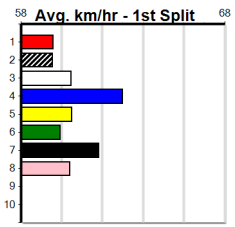

SPORTBET SET A DEPOSIT LIMIT (300+ R

Distance: 390m, Race Type: Maiden, Total Prizemoney: \$1,530
1st: \$1,000, 2nd: \$320, 3rd: \$160, 4th: \$50

2

5:44PM

(VIC time)

SABATINI (3) led for a long way here last time and she can go one better this time around. GOES UNPUNISHED (8) was solidly placed here two runs back and she will get plenty of room early on. MORAINIE KATIE (5) has solid claims