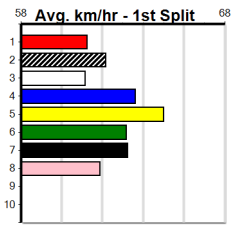

Ballarat

BALLARAT RACE 13 (300+ RANK)

13 (E1)

Distance: 390m, Race Type: Grade 5, Total Prizemoney: $1,530
1st: $1,000, 2nd: $320, 3rd: $160, 4th: $50

9:25PM
(VIC time)

NORTHERN REGIE (7) was narrowly beaten at Bendigo two runs back and he can go one better tonight. LITTLE BREW (2) was solidly placed at Warrnambool and she should be thereabouts again. HEART OF DARTS (5) has solid claims

Watchdog Tips: **7** **2** **5** **3** **Bet:** **Win 7**