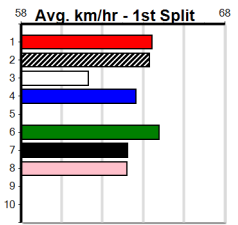

BALLARAT GREYS BINGO EVERY SUNDA

Distance: 390m, Race Type: Mixed 6/7, Total Prizemoney: \$1,530
1st: \$1,000, 2nd: \$320, 3rd: \$160, 4th: \$50

9

8:01PM

(VIC time)

PEAKY AVENGER (4) was a handy 22.24 Shepparton winner recently and she will prove hard to reel in again. WESTSIDE WIZARD (8) has been consistent to date and he is suited by the wide draw. WE ARE ONE (2) is showing some promise.