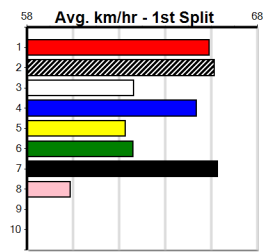

DREAMCHASERS TICKETS ON SALE NOW

Distance: 390m, Race Type: Grade 5, Total Prizemoney: $1,530
1st: $1,000, 2nd: $320, 3rd: $160, 4th: $50

FANCY KIAARN (4) will find this easier than her recent racing and she has the speed to lead throughout. INGA SALLY (1) has turned in some handy performances of late and she is drawn to settle close. CLARA STELLA (7) has claims

Watchdog Tips: **4** **1** **7** **3** **Bet:** Box Quinella 1,4,7 ($10 for 333.33%)

1

INGA SALLY [5] Handy effort three runs back, clear danger **$3.60**
BK Bitch Apr-21 Sire: HOOKED ON SCOTCH Dam: MISS SHIEKA Trainer: Peter Inguanti (Camperdown)
Owner(s): P Inguanti
Winning Distances: < 300m (0) 300 - 399m (3) 400 - 499m (0) 500 - 599m (0) 600 - 699m (0) > 700m (0)
Winning Weights: 26.6(1) 26.9(1) 27.1(1)
7th (7) 26.8 390 WBL R9 22-Aug-24 23.02 21.96 11.00 DRAGONELLE (22.30) M/34 . . . . 8.79 $57.40 RW
5th (3) 27.0 400 GEL R12 27-Aug-24 23.23 22.57 9.50L ASTON MONARCHY (22.57) M/43 . . . . 8.61 $88.50 5
2nd (6) 27.2 390 WBL R11 09-Sep-24 22.48 22.33 0.75L MORAINÉ BELLA (22.43) Q/11 . . . . 8.64 $15.60 5
3rd (7) 27.2 390 WBL R13 19-Sep-24 22.60 22.11 1.5L HARAJUKU LASS (22.50) Q/11 . . . . 8.68 $24.70 5
8th (3) 27.5 425 BEN R10 26-Sep-24 25.10 24.09 6.50L LEKTRA RODNEY (24.68) M/468 . . . . 6.76 $12.80 T3-5
2nd (4) 27.6 390 WBL R5 30-Sep-24 22.59 22.34 0.50L SAINT TOMMY (22.56) Q/11 . . . . 8.68 $9.40 5
5th (8) 27.7 390 BAL R4 07-Oct-24 23.07 22.52 7.00L RAPIDFIRE LAYLA (22.58) M/23 . . . . 8.57 $54.50 T3-5
6th (4) 27.7 390 WBL R4 17-Oct-24 22.98 21.72 13.00L DIVA ERADICATOR (22.07) Q/46 . . . . 8.75 $28.90 5
Last 3 wins NOT included above
1st (3) 26.6 390 WBL R1 24-Apr-23 22.72 22.22 0.10L MOTOR HEAD MAXIM (22.73) Q/11 . . . . SW . . 8.81 $5.00 M
1st (3) 27.1 390 WBL R3 04-Jan-24 22.62 22.29 0.25L BARBIE BELUGA (22.63) M/33 . . . . SW . . 8.81 $57.00 7
1st (7) 26.9 390 WBL R9 01-Apr-24 22.60 22.07 0.75L MATETSI (22.64) M/11 . . . . . . 8.74 $10.20 X67

Box History

Bx	1st	2nd	3rd	4th	5th	6th	7th	8th
1	2	2	4	2	1	1	1	1
2			1		1	1	1	
3	2	1	1		3	3	3	4
4		2		1	1	4	2	1
5				2	1	1		
6		3	2	4	2	5		3
7	1	3	4	3			1	1
8		1		1	3	2	1	1

Prize Best Starts Trk/Dts APM $10130.00 22.71(6)-12/5/24 89-3-12-12 5-0-0-0 2137