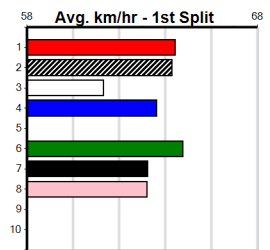

BALLARAT GREYS BINGO EVERY SUNDAY

Distance: 390m, Race Type: Mixed 6/7, Total Prizemoney: $1,530
1st: $1,000, 2nd: $320, 3rd: $160, 4th: $50

PEAKY AVENGER (4) was a handy 22.24 Shepparton winner recently and she will prove hard to reel in again. WESTSIDE WIZARD (8) has been consistent to date and he is suited by the wide draw. WE ARE ONE (2) is showing some promise.

Watchdog Tips: **4** **8** **2** **3** **Bet:** **Win 4**

1

SQUEEGEE'S RIDE [7] Needs to lead, will cop pressure, place best **$7.50**

RBD Dog Jan-23 Sire: ASTON RUPEE Dam: FUGACIOUS Trainer: Trent Blacker (Mitchell Park)

Owner(s): V Lenehan
Winning Distances: < 300m (0) 300 - 399m (0) 400 - 499m (1) 500 - 599m (0) 600 - 699m (0) > 700m (0)
Winning Weights: 30.3(1)

Box	1st	2nd	3rd	4th	5th	6th	7th	8th
1		1						
2	1							
3								
4								
5		1						1
6						2		
7								
8								

Prize Best $2880.00
Starts 23.28(6)-21/10/24
Trk/Dts 7-1-2-0
APM 2-0-0-0 2424

2

WE ARE ONE [6] Impressive 24.17 Bendigo winner, can threaten **$4.00**

BK Bitch May-22 Sire: SHIMA SHINE Dam: LILLY LANA Trainer: Kathrynne Tabb (Lara)

Owner(s): M Ebeyer
Winning Distances: < 300m (0) 300 - 399m (1) 400 - 499m (1) 500 - 599m (0) 600 - 699m (0) > 700m (0)
Winning Weights: 25.1(1) 25.6(1)

Box	1st	2nd	3rd	4th	5th	6th	7th	8th
1								
2				1				
3	1							1
4								1
5								
6	1							
7								
8			1					

Prize Best $2235.00
Starts 22.64(2)-31/10/24
Trk/Dts 6-2-0-1
APM 1-0-0-0 2235

3

DAYS OF ROSES [7] Handy effort when resuming, must keep safe **$4.60**

BK Bitch Aug-22 Sire: MY REDEEMER Dam: STOCK OPTION Trainer: Mim Gilders (Invermay)

Owner(s): M Gilders
Winning Distances: < 300m (0) 300 - 399m (1) 400 - 499m (0) 500 - 599m (0) 600 - 699m (0) > 700m (0)
Winning Weights: 29.3(1)

Box	1st	2nd	3rd	4th	5th	6th	7th	8th
1								
2								
3								
4					1			
5								
6								
7	1							
8								

Prize Best $1755.00
Starts 22.34(7)-10/7/24
Trk/Dts 3-1-0-0
APM 3-1-0-0 1068

4

PEAKY AVENGER [6] Dominant winner two runs back, hard to hold out **$3.00**

RBD Bitch Sep-22 Sire: TOMMY SHELBY Dam: AVENGER LASS Trainer: George Borg (Maryborough)

Owner(s): R Oppenhuis
Winning Distances: < 300m (0) 300 - 399m (1) 400 - 499m (1) 500 - 599m (0) 600 - 699m (0) > 700m (0)
Winning Weights: 25.3(1) 25.8(1)

Box	1st	2nd	3rd	4th	5th	6th	7th	8th
1								
2	1		1				1	1
3							1	
4	1		1					
5								
6						1		
7							1	
8		1						

Prize Best $4710.00
Starts 22.57(4)-21/8/24
Trk/Dts 10-2-1-2
APM 4-0-0-2 3216

5

*** VACANT BOX ***

Sire: Dam: Trainer:

Owner(s):
Winning Distances: < 300m (0) 300 - 399m (0) 400 - 499m (0) 500 - 599m (0) 600 - 699m (0) > 700m (0)
Winning Weights:

Box History