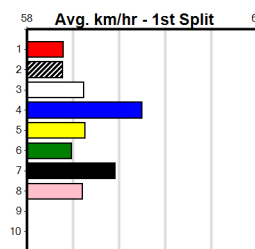

SPORTBET SET A DEPOSIT LIMIT (300+ RANK)

Distance: 390m, Race Type: Maiden, Total Prizemoney: $1,530
1st: $1,000, 2nd: $320, 3rd: $160, 4th: $50

SABATINI (3) led for a long way here last time and she can go one better this time around. GOES UNPUNISHED (8) was solidly placed here two runs back and she will get plenty of room early on. MORaine KATIE (5) has solid claims

Watchdog Tips: 3 8 5 4 **Bet:** Win 3

Form Box	Wgt	Dist	Track	Date	Time	BON	Margin	1st/2nd (Time)	PIR	Checked	Comment	WR	Split 1	S/P	Grade	
1	WHISKY MACH [M] $10.00															
	Well beaten to date, needs to show more															
	Trainer: Colin Baker (Lara)															
	Owner(s): C Baker															
	Sire: WHISKEY RIOT Dam: LONNIE MACH															
	Feb-22															
	Winning Distances: < 300m (0) 300 - 399m (0) 400 - 499m (0) 500 - 599m (0) 600 - 699m (0) > 700m (0)															
	Winning Weights:															
	8th (8) 35.0 400 GEL R2 30-Aug-24 24.31 22.46 22.00 WHITNEY GIRL (22.83) S/88 . VO . 9.32 $18.70 M															
	6th (4) 35.1 400 GEL R2 27-Sep-24 23.99 22.22 19.00 LIGHTNING RANGE (22.70) S/66 . SW . 9.06 $45.80 M															
2	IRENA BELLA [M] $8.00															
	Placed in only one of ten here, prefer others															
	Trainer: Suzanne Mannion (Gordon)															
	Owner(s): S Mannion															
	Sire: CHRISTO BALE Dam: ROSE ROYCE															
	Mar-22															
	Winning Distances: < 300m (0) 300 - 399m (0) 400 - 499m (0) 500 - 599m (0) 600 - 699m (0) > 700m (0)															
	Winning Weights:															
	5th (4) 28.4 390 BAL R2 17-Jul-24 22.88 21.95 12.00 FLYING MUFFIN (22.10) M/66 . . . 8.72 $20.80 M															
	6th (4) 28.3 390 BAL R1 24-Jul-24 22.93 22.18 7.50L CUSTARD ART (22.42) M/66 . . . 8.97 $16.10 M															
3	SABATINI [M] $2.40															
	Led for a long way on debut, hard to reel in															
	Trainer: Andrew Mooney (Amherst)															
	Owner(s): A Mooney															
	Sire: AUSSIE INFRARED Dam: MAGIC LANTERN															
	Jan-23															
	Winning Distances: < 300m (0) 300 - 399m (0) 400 - 499m (0) 500 - 599m (0) 600 - 699m (0) > 700m (0)															
	Winning Weights:															
	6th (4) 24.6 390 BAL R1 24-Oct-24 23.23 22.08 12.00 MAJOR ALLEN (22.39) M/56 . . . 8.83 $17.60 M															
	2nd (5) 24.7 390 BAL R9 31-Oct-24 22.69 22.23 2.25L PAW ZACHARY (22.53) M/11 . . . 8.51 $16.80 M															
4	NEIGHBOURS ALARM [M] $10.00															
	Steady record but does have early speed, respect															
	Trainer: Mark Keane (Koroit)															
	Owner(s): P Keane															
	Sire: SENNACHIE Dam: MEPUNGA DASHA															
	Dec-21															
	Winning Distances: < 300m (0) 300 - 399m (0) 400 - 499m (0) 500 - 599m (0) 600 - 699m (0) > 700m (0)															
	Winning Weights:															
	7th (6) 31.1 390 WBL R2 19-Sep-24 23.55 22.11 17.00 WALTZING BUSTER (22.39) Q/67 . . . 9.39 $75.90 M															
	6th (2) 31.2 390 WBL R2 26-Sep-24 23.19 22.14 10.00 SAINT XAVIER (22.49) M/55 . . . 9.01 $47.30 M															
5	MORaine KATIE [M] $7.50															
	No luck to date, can improve, looks a threat															
	Trainer: Glenn Judd (Noorat)															
	Owner(s): MORaine (SYN), G Judd, S Judd															
	Sire: ASTON RUPEE Dam: MEPUNGA KATIE															
	Mar-23															
	Winning Distances: < 300m (0) 300 - 399m (0) 400 - 499m (0) 500 - 599m (0) 600 - 699m (0) > 700m (0)															
	Winning Weights:															
	5th (1) 26.9 390 WBL R2 17-Oct-24 23.40 21.72 11.00 PAW HARRIS (22.69) Q/66 . . . 9.30 $6.60 M															
	7th (7) 26.9 410 HOR R1 22-Oct-24 24.35 22.99 11.00 MISS YOUR KISS (23.65) Q/77 . . . 10.95 $19.00 M