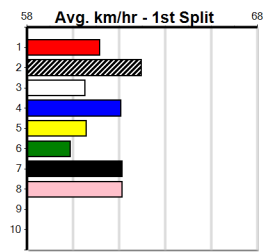

14 RACES TONIGHT (300+ RANK)

Distance: 390m, Race Type: Maiden, Total Prizemoney: $1,530
1st: $1,000, 2nd: $320, 3rd: $160, 4th: $50

SUPER CETANE (7) has been placed in two of three to date and she has the speed to cross and lead throughout. PAW CASSIAN (4) trialled well here recently and he's expected to fire after a freshen up. MOBILE LAD (6) was far from disgraced two runs back

Watchdog Tips: **7** **4** **6** **8** **Bet:** **Win 7**

1

BLUEY'S DASH [M] Had a few chances, can miss the kick, risky **$12.00**
BEED Dog Jul-22 Sire: TOMMY SHELBY Dam: POPPO'S LEGACY
Owner(s): Millard Racing Group (SYN), S Millard, C Millard, D Millard Trainer: Scott Millard (Kyneton)
Winning Distances: < 300m (0) 300 - 399m (0) 400 - 499m (0) 500 - 599m (0) 600 - 699m (0) > 700m (0)

Winning Weights:

Rank	Dist	Wgt	Sex	Date	Time	BOB	Margin	1st/2nd (Time)	PIR	Checked	Comment	W/R	Split 1	S/P	Grade
7th (1)	29.1	390	BAL	R2	25-Aug-24	22.84	22.06	4.50L COLOURFUL MAGIC (22.53)	M/67				8.81	$17.00	T3-M
5th (3)	29.4	390	BAL	R2	06-Sep-24	23.30	22.42	3.25L RUXTON SHINE (23.07)	M/44				8.86	$14.20	M
6th (1)	29.6	390	BAL	R2	23-Sep-24	23.77	22.35	18.00 MINI SNOOZE (22.52)	M/37				8.79	$14.10	T3-M
4th (3)	29.7	300	HVL	R1	02-Oct-24	17.51	16.91	2.50L ASTON HONCHO (17.34)	M/5				4.07	$14.50	M
7th (4)	29.9	390	WBL	R2	07-Oct-24	23.44	22.32	4.75L ZIPPING GEPETTO (23.12)	Q/37				9.03	$18.30	M
8th (6)	29.9	300	HVL	R1	11-Oct-24	17.69	16.95	7.50L WITCHER ROSE (17.18)	S/8				4.18	$88.20	T3-M
3rd (5)	29.8	425	BEN	R1	19-Oct-24	24.93	24.08	8.00L WHATEVER JIMMY (24.41)	M/233				6.79	$20.40	M
5th (4)	29.9	425	BEN	R2	29-Oct-24	24.94	24.05	4.00L DALE'S CORNER (24.68)	M/236				6.70	$20.10	M

Last 3 wins NOT included above

Box History

Bx	1st	2nd	3rd	4th	5th	6th	7th	8th
1							1	1
2					2			
3				1	2			
4	1			1	2			2
5		2						
6								1
7		1	1					
8						1		

Prize Best $850.00
Starts 22.84(1)-25/8/24
Trk/Dts 20-0-1-3
APM 4-0-0-0
516

2

FLYING GIZMO [M] Well beaten in both runs, needs to show more **$16.00**
BK Bitch Feb-22 Sire: GET IT GIZMO Dam: KIOWA KAEMA
Owner(s): K Howat Trainer: Kenneth Howat (Plumpton)
Winning Distances: < 300m (0) 300 - 399m (0) 400 - 499m (0) 500 - 599m (0) 600 - 699m (0) > 700m (0)

Winning Weights:

Rank	Dist	Wgt	Sex	Date	Time	BOB	Margin	1st/2nd (Time)	PIR	Checked	Comment	W/R	Split 1	S/P	Grade
6th (6)	28.0	350	HVL	R1	20-Oct-24	21.33	19.25	22.00 MATCHBOX HONEY (19.85)	M/7				7.02	$23.20	M
8th (2)	28.1	300	HVL	R1	27-Oct-24	18.23	16.41	20.00 MUMS PEARL (16.85)	S/8		V10		4.26	$22.60	M

Last 3 wins NOT included above

Box History

Bx	1st	2nd	3rd	4th	5th	6th	7th	8th
1								
2								1
3								
4								
5								
6						1		
7								
8								

Prize Best $0.00
Starts FSH
Trk/Dts 2-0-0-0
APM 0-0-0-0
0