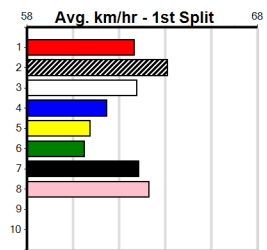

SOUTHERN SHEETMETAL (300+ RANK)

Distance: 450m, Race Type: Mixed 6/7, Total Prizemoney: $1,530
1st: $1,000, 2nd: $320, 3rd: $160, 4th: $50

PRINCE AVENGER (8) was a smart 25.47 winner here last time and he looks very well graded again. HARD ROTOR (3) was handily placed here in October and she can settle near the speed. LIBRA COURT (5) will be strong in the run home.

Watchdog Tips: 8 3 5 6 Bet: Trifecta 8/3,5,6/3,5,6 ($10 - 166.67%)

Table with columns: Form Box, Wgt, Dist, Track, Date, Time, BON, Margin, 1st/2nd (Time), PIR, Checked, Comment, W/R, Split 1, S/P, Grade

EXECUTED DEED [7] Steady maiden winner, can push wide, tested $10.00
WBK Dog May-22 Sire: ALLEN DEED Dam: HUFFLE PUFFLE
Owner(s): M Ebeyer
Trainer: Stephen Tabb (Lara)
Winning Distances: < 300m (0) 300 - 399m (0) 400 - 499m (1) 500 - 599m (0) 600 - 699m (0) > 700m (0)
Winning Weights: 29.3(1)
Box History table and Prize Best Starts table included.

GO JETTERS [7] Down on confidence, needs it easier, tested $16.00
BD Dog Feb-22 Sire: ZAMBORA BROCKIE Dam: SHE'S A BLAZIN'
Owner(s): J Clarke
Trainer: Jack Clarke (Creswick)
Winning Distances: < 300m (0) 300 - 399m (0) 400 - 499m (1) 500 - 599m (0) 600 - 699m (0) > 700m (0)
Winning Weights: 32.6(1)
Box History table and Prize Best Starts table included.

HARD ROTOR [6] No luck since her placing here, can atone, danger $7.00
BK Bitch Mar-22 Sire: HARD STYLE RICO Dam: ROTARUA
Owner(s): M Zammit
Trainer: Max Zammit (Exford)
Winning Distances: < 300m (0) 300 - 399m (0) 400 - 499m (2) 500 - 599m (0) 600 - 699m (0) > 700m (0)
Winning Weights: 28.2(1) 28.6(1)
Box History table and Prize Best Starts table included.

ZERO PREDATOR [7] Lacks early speed, can push wide, trouble ahead $14.00
RBD Bitch Oct-22 Sire: FERNANDO BALE Dam: FABRIOLA ZERO
Owner(s): DAILY GREYHOUND FARMS (SYN), G Dailly, T Dailly
Trainer: Suwit Bunchusri (Talbot)
Winning Distances: < 300m (0) 300 - 399m (0) 400 - 499m (1) 500 - 599m (0) 600 - 699m (0) > 700m (0)
Winning Weights: 24.6(1)
Box History table and Prize Best Starts table included.

LIBRA COURT [7] Steady record here but has talent, can threaten $8.00
BK Bitch Oct-22 Sire: FERNANDO BALE Dam: SUB ROSA
Owner(s): KRAMERICA (SYN), G Farrugia, W Gallagher
Trainer: Sheila Donlon (Burnbank)
Winning Distances: < 300m (0) 300 - 399m (0) 400 - 499m (1) 500 - 599m (0) 600 - 699m (0) > 700m (0)
Winning Weights: 24.0(1)
Box History table and Prize Best Starts table included.