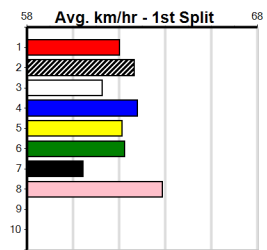

EUREKA CONCRETE (300+ RANK)

Distance: 450m, Race Type: Mixed 6/7, Total Prizemoney: $1,530
1st: $1,000, 2nd: $320, 3rd: $160, 4th: $50

REUBEN HILL (8) has been placed in two of his past three and he should be able to light them up soon after box rise. MISS GEORGIE LEE (1) was a strong 22.87 Geelong winner and she will get a nice run throughout. URANO BALE (7) has claims

Watchdog Tips: 8 1 7 4 Bet: Win 8

MISS GEORGIE LEE [7] Handy Geelong winner, gun draw, main danger $5.00
Owner(s): LECCHINO SYND (SYN), N Lecchino, S Lecchino, N Lecchino
Trainer: Nick Lecchino (Lethbridge)

TIMMY TIME [7] Steady PB here, may get crowded early, risky $12.00
Owner(s): M Mallia
Trainer: Rita Gatt (Bannockburn)

SASSY MUSTANG [6] Never headed last time, this is harder, place $6.00
Owner(s): Sexi Lexi (SYN), L Condon, G Fisher, S Hill, R Hill, J Arnold, J Kerr, D Plevnik, S Tetlow, S Jones,
Trainer: John Higgins (Napoleons)

MORAINE GRACE [7] Hit or miss early, has some talent, keep safe $9.00
Owner(s): MORAINE (SYN), G Judd, S Judd
Trainer: Glenn Judd (Noorat)

MORAINE SADIE [7] Only win came in very steady time, tested $21.00
Owner(s): MORAINE (SYN), G Judd, S Judd
Trainer: Glenn Judd (Noorat)

1

2

3

4

5