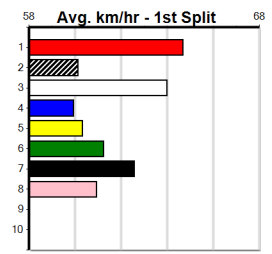

Ballarat
14 (E2)
9:49PM
(VIC time)

BALLARAT RACE 14 (300+ RANK)

Distance: 390m, Race Type: Grade 5, Total Prizemoney: $1,530
1st: $1,000, 2nd: $320, 3rd: $160, 4th: $50

SKULL (1) has been handy in his past two runs and he looks very well graded again. INDY DELTA (6) was solidly placed here last time and she should run a cheeky race once again. AVISWOOD (5) is a more than capable type.

Watchdog Tips: **1** **6** **5** **3** **Bet:** **Win 1**

1

SKULL [5] **Impressive in his past two, well drawn, go close** **$3.20**
WBD Dog Feb-20 Sire: FERNANDO BALE Dam: SARAH SWIFT Trainer: Scott Millard (Kyneton)
Owner(s): S Millard
Winning Distances: < 300m (0) 300 - 399m (8) 400 - 499m (6) 500 - 599m (0) 600 - 699m (0) > 700m (0)
Winning Weights: 28.9(2) 29.1(1) 29.4(1) 29.6(1) 29.8(1) 30.4(1) 31.4(2) 31.5(1) 31.6(1) 31.8(1) 32.1(1) 32.3(1)

Box	1st	2nd	3rd	4th	5th	6th	7th	8th
1	6	5	2	1	2			
2	3	1	3	1	1			1
3	3	1	2	1		1	2	2
4		1	3	3	2	2	1	
5		1	2	2	3			1
6			3	1	3			1
7	1	1	1	2	1			2
8	1		1	3	2	2	1	1

Prize Best Starts Trk/Dts APM: $41487.50, 22.49(3)-11/3/24, 89-14-10-17, 5-2-0-0, 3150

2

MADAM NOVA [5] **Struggled for a while now, prefer drawn out wide** **$10.00**
WF Bitch Jul-20 Sire: FERNANDO BALE Dam: NOVA HEART Trainer: David Long (Tarnagulla)
Owner(s): P Sparks
Winning Distances: < 300m (0) 300 - 399m (3) 400 - 499m (1) 500 - 599m (0) 600 - 699m (0) > 700m (0)
Winning Weights: 25.5(1) 26.0(1) 27.0(1) 27.1(1)

Box	1st	2nd	3rd	4th	5th	6th	7th	8th
1				3	1	1	1	1
2				2	2	1	1	3
3	1					3	2	1
4				1	2			1
5	1	1	1	1	2	1		
6	2			1	1	2	3	3
7	1			1	1	2	1	2
8	1	1	1	1	1			2

Prize Best Starts Trk/Dts APM: $6810.00, 22.45(6)-11/12/23, 56-4-2-2, 16-2-0-0, 393

3

MISSILE MAGGIE [5] **Solid effort last time, may be the value runner** **$6.50**
BK Bitch Aug-21 Sire: ORSON ALLEN Dam: SPYFECTION Trainer: Mark Keane (Koroit)
Owner(s): P Keane
Winning Distances: < 300m (0) 300 - 399m (4) 400 - 499m (1) 500 - 599m (0) 600 - 699m (0) > 700m (0)
Winning Weights: 26.3(1) 26.5(1) 27.9(2) 28.1(1)

Box	1st	2nd	3rd	4th	5th	6th	7th	8th
1	2			1	1			2
2				2	4	3		
3	1		2	2	2	2	1	
4			2	1	2	2	4	
5				3				1
6	1	1	1	1	1	8	1	1
7	1	2	3	1	1			1
8		3	1	1	1	1		2

Prize Best Starts Trk/Dts APM: $9345.00, 22.87(3)-4/1/24, 76-5-6-5, 1-0-0-0, 2662

4

ZIPPING MORK (NSW)[5] **Beaten in all eight runs here, prefer others** **$21.00**
BK Dog Oct-20 Sire: OVER LIMIT Dam: ZIPPING PARIS Trainer: Donna Pace (Scarsdale)
Owner(s): D Pace
Winning Distances: < 300m (0) 300 - 399m (0) 400 - 499m (1) 500 - 599m (4) 600 - 699m (0) > 700m (0)
Winning Weights: 28.4(1) 28.5(1) 28.8(2) 28.9(1)

Box	1st	2nd	3rd	4th	5th	6th	7th	8th
1	1	2	1	1	1			1
2	1	2	2	1	4	1	1	1
3	2	4	1	1		2	1	
4				1	1	1	1	1
5	2	2		1	1	3	3	3
6				2	1	1	5	
7	1	2	3	3	1	1		1
8		1	1	2	3	2	1	1

Prize Best Starts Trk/Dts APM: $16173.57, 22.94(5)-16/6/24, 81-5-11-9, 8-0-0-0, 679

5

AVISWOOD (SA)[5] **Solid effort last time, threat with a clear run** **$4.80**
BK Dog Feb-22 Sire: DYNA DOUBLE ONE Dam: RIGHT EXIT Trainer: Paul Pace (Scarsdale)
Owner(s): P Pace
Winning Distances: < 300m (0) 300 - 399m (1) 400 - 499m (3) 500 - 599m (0) 600 - 699m (0) > 700m (0)
Winning Weights: 31.5(2) 31.7(1) 32.8(1)

Box	1st	2nd	3rd	4th	5th	6th	7th	8th
1				1	1			2
2	1	2	2	1	2	1		
3		1	3					2
4	2	2		4	2	1		2
5		1		1				1
6				1	3	1	2	1
7		2		1	1	1		1
8	1			1	1			

Prize Best Starts Trk/Dts APM: $7098.57, 22.50(8)-6/5/24, 52-4-6-6, 4-1-0-2, 2174