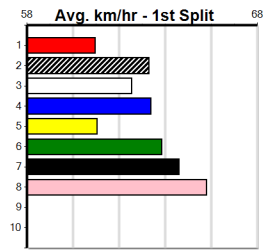

TUDOR ELECTRICAL (300+ RANK)

Distance: 390m, Race Type: Grade 5, Total Prizemoney: $1,530
1st: $1,000, 2nd: $320, 3rd: $160, 4th: $50

WESTERN'S BEAR (6) will find this easier than his most recent racing and he has the speed to make every post a winner. LILY CRACKERS (4) was solidly placed three runs back and she just needs a little room early on. ELUSIVE BARB (7) has claims

Watchdog Tips: 6 4 7 8 Bet: Win 6

Form Box Wgt Dist Track Date Time BON Margin 1st/2nd (Time) PIR Checked Comment W/R Split 1 S/P Grade

ASTON PLUS [5] Beaten in his past three, may need it easier $12.00
Owner(s): T Whitford
Winning Distances: < 300m (0) 300 - 399m (4) 400 - 499m (3) 500 - 599m (0) 600 - 699m (0) > 700m (0)
Winning Weights: 33.7(1) 33.8(1) 34.0(1) 34.8(2) 35.8(1) 36.3(1)
4th (2) 35.3 400 WGL R12 06-Jun-24 23.23 22.39 6.50L KRAKEN HOOK (22.77) M/66 . . . . . 8.67 $8.20 5H
6th (5) 35.3 395 TRA R4 14-Jun-24 22.58 21.79 12.00L ASTON FANTASTIC (21.79) M/666 . . . . . 3.92 $55.60 SH
3rd (4) 35.2 425 BEN R3 20-Jul-24 24.54 24.13 6.00L MICKLEJOHN (24.14) S/633 . . . . . 6.89 $28.60 5
3rd (4) 35.0 390 BAL R12 28-Jul-24 22.94 22.75 0.75L MISTY AMY (22.89) M/84 . . . . . 8.81 $14.40 T3-5
3rd (5) 34.0 400 WGL R11 03-Oct-24 23.25 22.58 8.50L ASTON MASSIMO (22.67) M/55 . . . . . 8.74 $37.00 T3-5
6th (5) 34.0 390 WBL R11 07-Oct-24 22.88 22.32 7.50L COLLINDA PEARL (22.37) S/76 . . . . . 9.07 $9.40 5
6th (2) 34.4 390 BAL R13 14-Oct-24 22.78 22.18 5.50L TINKER MIKE (22.42) M/76 . . . . . 8.92 $21.80 T3-5
6th (8) 34.2 425 BEN R4 19-Oct-24 24.73 24.08 3.00L HELLBOY (24.53) M/655 . . . . . 6.85 $16.10 5
Last 3 wins NOT included above
1st (6) 34.8 400 WGL R7 08-Feb-24 23.31 22.63 0.50L COOL STONE (23.33) S/64 . . . . . 8.79 $10.90 T3-5
1st (8) 36.3 390 BAL R12 15-Apr-24 22.96 22.28 1.75L PRINCESS GYPSY (23.06) S/51 . . . . . 8.81 $8.20 T3-5
1st (4) 35.8 395 TRA R12 06-May-24 22.36 22.33 5.50L JENNA (22.73) M/321 . . . . . 3.84 $6.50 T3-5

Box History
Bx 1st 2nd 3rd 4th 5th 6th 7th 8th
1 1 1 1 1 5 1 1
2 1 1 2 2 3 1 1
3 1 1 1 3 2 2
4 1 1 3 3 2
5 1 1 1 3 1
6 1 1 2 3 2 1
7 1 1 5
8 1 1 1
Prize Best $12790.00
Starts 22.76(4)-1/4/24
Trk/Dts 65-7-5-7
APM 6-1-0-2 1370