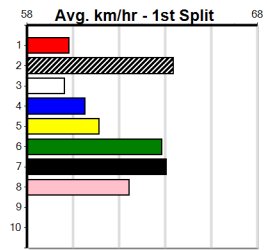

MENTION (2) has been placed in three of five here and she has the speed to make every post a winner. TONKA BALE (3) was solidly placed two runs back and he can work into the mix mid race. CAPUANO (4) can fire fresh.

Watchdog Tips: 2 3 4 8 Bet: Win 2

Main table with 5 race cards (Belfast Lily, Mention, Tonka Bale, Capuano, Lisburn) containing details like Form Box, Wgt, Dist, Track, Date, Time, BON, Margin, 1st/2nd (Time), PIR, Checked, Comment, W/R, Split 1, S/P, Grade, and various statistics.