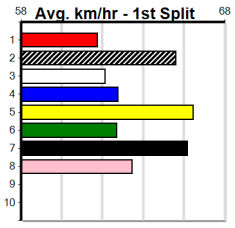

STRAIGHT RACING...GREAT RACING (300)

Distance: 300m, Race Type: Grade 6, Total Prizemoney: $1,530
1st: $1,000, 2nd: $320, 3rd: $160, 4th: $50

11

1:27PM

(VIC time)

Watchdog Tips: **0 0 0 0** Bet: .