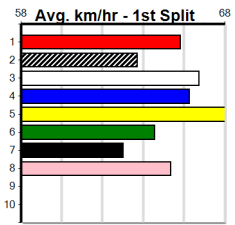

CROYDON HOMING PIGEON CLUB (300+

Distance: 300m, Race Type: Grade 5, Total Prizemoney: $1,530
1st: $1,000, 2nd: $320, 3rd: $160, 4th: $50

5

11:47AM

(VIC time)

Watchdog Tips:

0 0 0 0

Bet:

Form Box Weight Dist Track Date Time BON Margin 1st/2nd (Time) PIR Checked Comment W/R Split 1 S/P Grade

1 SEARCH HISTORY [5]													Winning Boxes											
BK	D	Nov-21 ZIPPING GARTH				BUNNING SNAG				1	2	3	4	5	6	7	8							
Trainer: Vanessa Johnson (Newborough)													2	1						2		1		
5th	(7)	36.0	400	MAN	R8	16-Jun-24	22.87	22.40	6.50LCANYA REFINE (22.40)	22	Qc22cc		6.32	$26.30	5	Prize Best	$14,659.00							
5th	(5)	36.0	300	MAN	R6	07-Jul-24	17.52	16.90	9.00LNED (16.90)	5	Mc5		6.89	$8.70	X45	Starts	17.06							
6th	(8)	35.2	297	NOR	R12	17-Oct-24	17.79	17.15	8.50LTOUCH OF TOMMY (17.19)	55	Q55			$14.80	X45	Trk/Dst	22-6-1-3							
4th	(6)	35.8	300	HVL	R3	27-Nov-24	17.06	16.81	2.50LSHE CAN DREAM (16.88)	M/5			4.01	$1.70	5	APM	1-0-0-0							
Owner(s): V Johnson													Prize Best				$2469							

2 HERE'S TO LOUIE [5]													Winning Boxes							
BK	D	Mar-22 SHIMA SHINE				SUGAR SPICE				1	2	3	4	5	6	7	8			
Trainer: Jacob Biddell (Cranbourne South)													1	2	3	4	5	6	7	8
6th	(8)	31.6	435	SLE	R11	03-Jul-24	25.26	24.41	6.50LBLOCK BUSTED (24.83)	S/757			5.43	$5.50	5NP	Prize Best	$8,050.00			
5th	(1)	31.9	400	WGL	R4	26-Jul-24	23.54	22.65	9.00LBLACKPOOL DIVA (22.93)	M/66			8.71	$8.90	5NP	Starts	16.85			
7th	(4)	32.9	400	WGL	R12	01-Nov-24	23.31	22.49	8.50LMICK SAYS SO (22.72)	M/56			8.59	$9.50	T3-5	Trk/Dst	20-4-4-1			
1st	(5)	31.9	300	HVL	R12	27-Nov-24	17.17	16.81	0.75LSWOOPING SWAN (17.21)	M/2			4.06	$3.80	5	APM	3-2-0-0			
Owner(s): MK JB (SYN), J Biddell, M Kennevell													Prize Best				$2410			

3 ELLIOTT NESS [5]													Winning Boxes							
BKW	D	May-19 FERNANDO BALE				UP HILL JILL				1	2	3	4	5	6	7	8			
Trainer: Garry Johnson (Chum Creek)													4	1	3	2	3	2	3	
2nd	(5)	29.3	300	HVL	R3	08-Nov-24	17.13	16.77	1.75LTASMAN HOPE (17.01)	M/4			4.01	$21.70	T3-5	Prize Best	$50,343.00			
6th	(3)	29.4	300	HVL	R12	15-Nov-24	17.22	16.86	5.00LOPEN HEAVEN (16.88)	M/3			3.99	$26.20	T3-5	Starts	16.69			
1st	(6)	29.4	300	HVL	R11	20-Nov-24	17.01	17.01	0.50LINTER TERRA (17.03)	Q/1			3.90	$2.80	5	Trk/Dst	183-18-26-26			
6th	(1)	29.7	300	HVL	R3	27-Nov-24	17.12	16.81	3.5LSHE CAN DREAM (16.88)	M/3			3.98	$11.20	5	APM	49-5-5-8			
Owner(s): G Johnson													Prize Best				$3976			

4 SUNDAY SEA (NSW)[5]													Winning Boxes							
BK	B	Nov-20 MAGIC SPRITE				MIDNIGHT CARMEN				1	2	3	4	5	6	7	8			
Trainer: Constance Mcmillan (Drouin)													1	2	3	4	5	6	7	8
1st	(4)	28.3	300	HVL	R12	23-Aug-24	16.96	16.77	4.00LSONS OF TOM (17.24)	M/2			4.00	$4.00	T3-5	Prize Best	$9,850.00			
4th	(2)	28.8	400	WGL	R5	29-Aug-24	23.61	23.00	6.00LSONS OF TOM (23.21)	M/34		V14	8.59	$3.80	T3-5	Starts	16.96			
6th	(2)	29.0	300	HVL	R12	18-Oct-24	17.41	16.76	3.75LOCCIPITAL (17.15)	M/3		V10	3.94	$5.50	T3-5	Trk/Dst	37-6-3-3			
3rd	(7)	29.1	300	HVL	R12	22-Nov-24	17.06	16.52	3.75LBEAR LEE TIME (16.80)	M/1			3.91	$2.90	T3-5	APM	14-3-1-1			
Owner(s): C Mcmillan													Prize Best				$2675