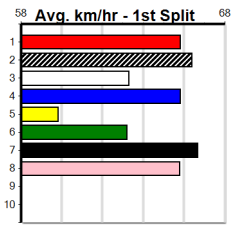

PITSTOP MOWER REPAIRS (300+ RANK)

Distance: 350m, Race Type: Mixed 6/7, Total Prizemoney: $1,530
1st: $1,000, 2nd: $320, 3rd: $160, 4th: $50

9

12:51PM

(VIC time)

Watchdog Tips: 0 0 0 0 **Bet:** .