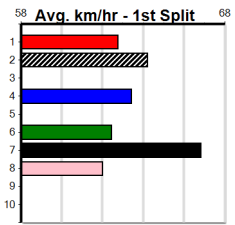

ENG HVL 2024-11-29

Healesville

MR HUMMER LIMOS (300+ RANK)

Distance: 300m, Race Type: Grade 7, Total Prizemoney: \$1,530
1st: \$1,000, 2nd: \$320, 3rd: \$160, 4th: \$50

3

11:10AM

(VIC time)

Watchdog Tips: **0 0 0 0** Bet: **0**