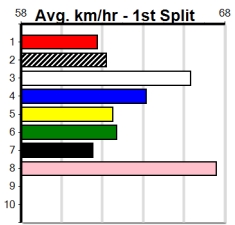

Watchdog Tips: 0 0 0 0 Bet: .