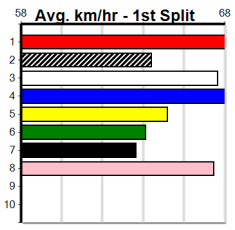

DREAMCHASERS TICKETS ON SALE NO

Distance: 350m, Race Type: Grade 5, Total Prizemoney: $1,530
1st: $1,000, 2nd: $320, 3rd: $160, 4th: $50

7
12:20PM
(VIC time)

Watchdog Tips: 0 0 0 0 **Bet:** .