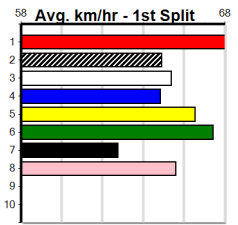

10

1:09PM

(VIC time)

Watchdog Tips: 0 0 0 0 Bet: .