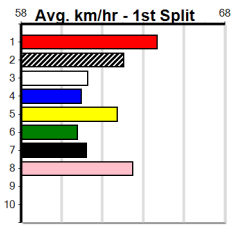

SPORTSBET GREEN TICKS (300+ RANK)

Distance: 300m, Race Type: Maiden, Total Prizemoney: $1,530
1st: $1,000, 2nd: $320, 3rd: $160, 4th: $50

1

10:35AM
(VIC time)

Watchdog Tips: **0 0 0 0** Bet: **0**