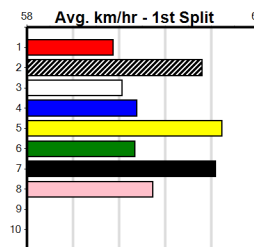

STRAIGHT RACING...GREAT RACING (300+)

Distance: 300m, Race Type: Grade 6, Total Prizemoney: $1,530
1st: $1,000, 2nd: $320, 3rd: $160, 4th: $50

Watchdog Tips: [ ] [ ] [ ] [ ] Bet: [ ]

MR. HOLIDAY (NSW)[6]
BK Dog Dec-20 Sire: ZAMBORA BROCKIE Dam: FOXY FIREBALL
Owner(s): G Mcmillan
Trainer: Elaine Wood (Nambrok)
Winning Distances: < 300m (0) 300 - 399m (2) 400 - 499m (0) 500 - 599m (0) 600 - 699m (0) > 700m (0)
Winning Weights: 34.0(1) 34.4(1)
Box History table and Prize Best Starts table included.

BULL INDEED [6]
BKW Dog May-22 Sire: ALLEN DEED Dam: HUFFLE PUFFLE
Owner(s): M Ebeyer
Trainer: David Plumridge (Scoresby)
Winning Distances: < 300m (0) 300 - 399m (2) 400 - 499m (0) 500 - 599m (0) 600 - 699m (0) > 700m (0)
Winning Weights: 29.3(1) 29.5(1)
Box History table and Prize Best Starts table included.

IDYLLIC MEYER [6]
BK Bitch Oct-21 Sire: ALLEN DEED Dam: PENELOPES CRUZN
Owner(s): D Shovan
Trainer: David Shovan (Powlett Planes)
Winning Distances: < 300m (0) 300 - 399m (2) 400 - 499m (0) 500 - 599m (0) 600 - 699m (0) > 700m (0)
Winning Weights: 25.0(1) 25.9(1)
Box History table and Prize Best Starts table included.

WONDERFUL GIRL [6]
BK Bitch Apr-22 Sire: FERAL FRANKY Dam: WONDER MISS
Owner(s): D Shovan
Trainer: David Shovan (Powlett Planes)
Winning Distances: < 300m (0) 300 - 399m (2) 400 - 499m (0) 500 - 599m (0) 600 - 699m (0) > 700m (0)
Winning Weights: 26.9(1) 27.6(1)
Box History table and Prize Best Starts table included.

UNINVITING [6]
F Bitch Jan-23 Sire: KOBLENZ Dam: LITTLE BIT SLEEK
Owner(s): G Sprod
Trainer: Garry Johnson (Chum Creek)
Winning Distances: < 300m (0) 300 - 399m (0) 400 - 499m (2) 500 - 599m (0) 600 - 699m (0) > 700m (0)
Winning Weights: 28.2(1) 28.4(1)
Box History table and Prize Best Starts table included.