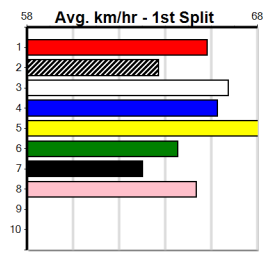

CROYDON HOMING PIGEON CLUB (300+

Distance: 300m, Race Type: Grade 5, Total Prizemoney: $1,530
1st: $1,000, 2nd: $320, 3rd: $160, 4th: $50

Watchdog Tips:

Bet:

Table with columns: Form Box, Wgt, Dist, Track, Date, Time, BON, Margin, 1st/2nd (Time), PIR, Checked, Comment, W/R, Split 1, S/P, Grade

SEARCH HISTORY [5]
BK Dog Nov-21 Sire: ZIPPING GARTH Dam: BUNNING SNAG
Owner(s): V Johnson
Trainer: Vanessa Johnson (Newborough)
Winning Distances: < 300m (0) 300 - 399m (0) 400 - 499m (6) 500 - 599m (0) 600 - 699m (0) > 700m (0)
Winning Weights: 36.0(3) 36.2(1) 36.8(1) 37.0(1)
Box History table and Prize Best Starts table included.

HERE'S TO LOUIE [5]
BK Dog Mar-22 Sire: SHIMA SHINE Dam: SUGAR SPICE
Owner(s): MK JB (SYN), J Biddell, M Kennewell
Trainer: Jacob Biddell (Cranbourne South)
Winning Distances: < 300m (0) 300 - 399m (4) 400 - 499m (0) 500 - 599m (0) 600 - 699m (0) > 700m (0)
Winning Weights: 31.0(1) 31.1(1) 31.2(1) 31.9(1)
Box History table and Prize Best Starts table included.

ELLIOTT NESS [5]
BKW Dog May-19 Sire: FERNANDO BALE Dam: UP HILL JILL
Owner(s): G Johnson
Trainer: Garry Johnson (Chum Creek)
Winning Distances: < 300m (0) 300 - 399m (10) 400 - 499m (8) 500 - 599m (0) 600 - 699m (0) > 700m (0)
Winning Weights: 27.9(1) 28.2(1) 28.8(1) 28.9(2) 29.0(2) 29.1(1) 29.2(2) 29.4(5) 29.5(1) 29.8(1) 30.4(1)
Box History table and Prize Best Starts table included.

SUNDAY SEA (NSW)[5]
BK Bitch Nov-20 Sire: MAGIC SPRITE Dam: MIDNIGHT CARMEN
Owner(s): C Mcmillan
Trainer: Constance Mcmillan (Drouin)
Winning Distances: < 300m (0) 300 - 399m (4) 400 - 499m (2) 500 - 599m (0) 600 - 699m (0) > 700m (0)
Winning Weights: 28.2(1) 28.3(1) 28.7(1) 28.8(1) 28.9(1) 29.6(1)
Box History table and Prize Best Starts table included.

DEVINE SAL [5]
BD Bitch Sep-20 Sire: ASTON DEE BEE Dam: ZULU MYSTIQUE
Owner(s): P Martin
Trainer: Paul Martin (Chirnside Park)
Winning Distances: < 300m (0) 300 - 399m (6) 400 - 499m (0) 500 - 599m (0) 600 - 699m (0) > 700m (0)
Winning Weights: 25.6(1) 25.7(1) 26.2(1) 26.5(1) 26.6(1) 26.8(1)
Box History table and Prize Best Starts table included.

1

2

3

4

5