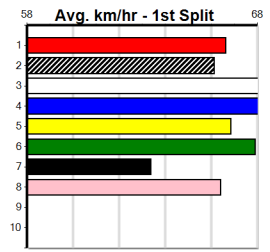

CENTRAL SCAFFOLDS (300+ RANK)

Distance: 350m, Race Type: Grade 5, Total Prizemoney: $1,530
1st: $1,000, 2nd: $320, 3rd: $160, 4th: $50

Watchdog Tips:

Bet:

Form Box Wgt Dist Track Date Time BON Margin 1st/2nd (Time) PIR Checked Comment W/R Split 1 S/P Grade

REDEMPTION ROCK [5]
BK Dog Oct-21 Sire: BARCIA BALE Dam: ZIPPING JAMIE
Owner(s): S Randle
Trainer: Stephen Tabb (Lara)
Winning Distances: < 300m (0) 300 - 399m (5) 400 - 499m (0) 500 - 599m (0) 600 - 699m (0) > 700m (0)
Box History table and Prize Best Starts table included.

INTER SPARKLE [5]
RF Bitch Jun-20 Sire: ASTON DEE BEE Dam: INTER ELESHA
Owner(s): Interthor (SYN), J Thorpe, T Interligi
Trainer: Jennifer Thorpe (Arthurs Creek)
Winning Distances: < 300m (0) 300 - 399m (5) 400 - 499m (6) 500 - 599m (1) 600 - 699m (0) > 700m (0)
Box History table and Prize Best Starts table included.

FIDDLES [5]
BK Dog Oct-21 Sire: ALLEN DEED Dam: PENELOPES CRUZN
Owner(s): R Ellul
Trainer: Paul Ellul (Noble Park North)
Winning Distances: < 300m (0) 300 - 399m (7) 400 - 499m (0) 500 - 599m (0) 600 - 699m (0) > 700m (0)
Box History table and Prize Best Starts table included.

PERFECT SAL [5]
BK Dog Nov-20 Sire: ASTON DEE BEE Dam: PERFECT MADISON
Owner(s): T Salpigtidis
Trainer: Tony Salpigtidis (Plenty)
Winning Distances: < 300m (0) 300 - 399m (15) 400 - 499m (1) 500 - 599m (0) 600 - 699m (0) > 700m (0)
Box History table and Prize Best Starts table included.

SPECIAL SIAN [5]
DKBD Bitch Aug-21 Sire: FERNANDO BALE Dam: SPECIAL KIRST
Owner(s): S Flynn
Trainer: David Plumridge (Scoresby)
Winning Distances: < 300m (0) 300 - 399m (3) 400 - 499m (3) 500 - 599m (0) 600 - 699m (0) > 700m (0)
Box History table and Prize Best Starts table included.

1

2

3

4

5