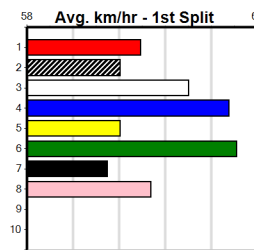

SPORTSBET SAME RACE MULTI (300+ RANK)

Distance: 300m, Race Type: Grade 5, Total Prizemoney: $1,530
1st: $1,000, 2nd: $320, 3rd: $160, 4th: $50

Watchdog Tips:

Bet:

Form Box Wgt Dist Track Date Time BON Margin 1st/2nd (Time) PIR Checked Comment W/R Split 1 S/P Grade

GARY KNEW IT [5]
BK Dog Mar-22 Sire: FERNANDO BALE Dam: ANASTASIA
Owner(s): S Randle
Winning Distances: < 300m (0) 300 - 399m (4) 400 - 499m (0) 500 - 599m (0) 600 - 699m (0) > 700m (0)
Winning Weights: 27.2(1) 28.2(1) 28.3(1) 29.0(1)
8th (8) 29.7 390 SHP R12 03-Oct-24 22.85 22.08 8.50L ACE REDEEMER (22.27) M/67 . . . . 8.69 $11.10 T3-5
5th (5) 29.7 300 HVL R10 11-Oct-24 17.42 16.95 6.00L BAMERA (17.03) M/4 . . . . 4.02 $15.20 T3-5
1st (2) 29.0 305 MTG R2 24-Oct-24 17.98 17.98 2.00L KAHU (18.12) 0 . . . . SAMP 5.81 $1.85 RW
4th (7) 28.7 300 HVL R3 01-Nov-24 17.39 16.82 3.5L DONEGAL EXPRESS (17.14) M/3 . . . . 4.02 $17.30 T3-5
3rd (8) 28.3 300 HVL R10 11-Nov-24 17.13 16.95 1.75L NORTHERN REGIE (17.01) Q/2 . . . . 3.97 $2.70 5
4th (7) 27.9 390 BAL R16 14-Nov-24 23.09 22.16 6.50L ZAPPY BALE (22.64) M/33 . . . . 8.74 $7.80 T3-5
6th (1) 28.4 390 BAL R6 21-Nov-24 22.85 21.93 9.50L NOLAN BALE (22.21) Q/16 . . . . 8.47 $22.90 T3-5
5th (7) 28.9 300 HVL R11 27-Nov-24 17.37 16.81 3.75L QUEEN MAGGIE (17.11) M/5 . . . . 4.07 $3.50 5
Last 3 wins NOT included above
1st (5) 27.2 300 HVL R2 03-May-24 17.18 16.90 2.75L DALE'S CORNER (17.37) Q/1 . . . . 3.95 $2.10 T3-M
1st (3) 28.3 300 HVL R2 31-May-24 17.03 16.66 0.50L RAPIDFIRE LAYLA (17.06) Q/1 . . . . SW 3.94 $6.50 T3-7
1st (6) 28.2 300 HVL R11 07-Jun-24 17.01 16.73 1.00L DONEGAL EXPRESS (17.07) M/1 . . . . 3.97 $3.20 T3-6

Trainer: Kathrynne Tabb (Lara)
Box History
Bx 1st 2nd 3rd 4th 5th 6th 7th 8th
1 1 2 1 1 1 1 1
2 1 2 1 1 1 1 1
3 1 2 1 1 1 1 1
4 2 1 1 1 1 1 1
5 1 1 2 2 1 1 1
6 1 1 1 1 1 1 1
7 1 2 1 1 1 1 1
8 2 1 1 1 1 1 1
Prize Best $7655.00
Starts 16.95(8)-26/8/24
Trk/Dts 38-4-7-7
APM 24-3-4-5
2796