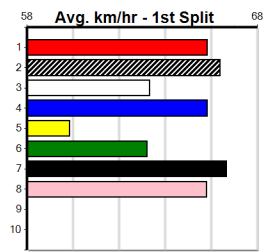

PITSTOP MOWER REPAIRS (300+ RANK)

9

Distance: 350m, Race Type: Mixed 6/7, Total Prizemoney: $1,530
1st: $1,000, 2nd: $320, 3rd: $160, 4th: $50

12:51PM

(VIC time)

Watchdog Tips: ☐ ☐ ☐ ☐

Bet: ☐

Form Box	Wgt	Dist	Track	Date	Time	BON	Margin	1st/2nd (Time)	PIR	Checked	Comment	WR	Split 1	S/P	Grade

1

BOOK OF CAPERS [7]

BK Dog Dec-20 Sire: MY BRO FABIO Dam: LOVE CAPERS Trainer: Jason Stemmer (Bangholme)

Owner(s): J Stemmer
Winning Distances: < 300m (0) 300 - 399m (1) 400 - 499m (0) 500 - 599m (0) 600 - 699m (0) > 700m (0)
Winning Weights: 31.3(1)

6th (2)	32.2	390	WBL	R9	14-Oct-24	23.49	22.43	12.00 ASTON BLEND (22.70)	Q/67				9.11	$30.10	7
7th (8)	32.2	300	HVL	R9	18-Oct-24	17.28	16.76	5.00L EPISODE FIVE (16.93)	M/6				4.09	$29.10	T3-7
2nd (1)	32.2	300	HVL	R10	28-Oct-24	17.55	16.85	2.00L APRIL OH ZEAL (17.41)	M/4				4.16	$18.80	X67
3rd (1)	32.3	300	HVL	R2	08-Nov-24	17.22	16.77	3.25L MR. OTTO (17.01)	M/6				4.07	$53.50	T3-7
3rd (5)	32.1	300	HVL	R2	11-Nov-24	17.18	16.95	3.5L DAMAGED PANEL (16.95)	M/3				4.04	$8.70	X67
7th (8)	32.8	350	HVL	R4	15-Nov-24	20.22	19.39	7.00L WORLD WAR (19.73)	M/3				6.73	$42.10	T3-7
8th (8)	32.5	350	HVL	R4	20-Nov-24	20.27	19.40	5.50L POINT THE FINGER (19.89)	M/5				6.74	$48.50	7
7th (8)	32.4	350	HVL	R4	27-Nov-24	19.99	19.61	1.75L BULL INDEED (19.87)	Q/3				6.65	$30.10	X67

Last 3 wins NOT included above

1st (4)	31.3	300	HVL	R1	16-Jun-23	17.23	16.90	0.25L SPIRIT OF PANAMA (17.24)	M/2		SW		3.94	$13.70	T3-M

Box History

Bx	1st	2nd	3rd	4th	5th	6th	7th	8th
1		2	1	2	1			
2		1			1	1		2
3				1			2	
4	1			1				1
5			3					1
6		1		1	1	1	1	1
7			1	4	1	1	1	1
8				1			4	1

Prize Best	$3810.00
Starts	19.91(2)-21/2/24
Trk/Dts	40-1-4-5
APM	4-0-0-0
	909

2

WARRIOR SAL [7]

WF Dog Jan-22 Sire: OUT OF RANGE Dam: FURIOUS FLOSS Trainer: Margaret Salvatore (Plenty)

Owner(s): M Salvatore
Winning Distances: < 300m (0) 300 - 399m (0) 400 - 499m (1) 500 - 599m (0) 600 - 699m (0) > 700m (0)
Winning Weights: 32.1(1)

5th (6)	31.6	350	HVL	R7	23-Aug-24	19.82	19.28	2.75L PAW JULIA (19.64)	S/5		SW		6.66	$8.30	T3-7
4th (8)	30.9	350	HVL	R9	06-Sep-24	19.82	19.01	0.50L SPARTAN	M/4				6.73	$5.50	T3-7
5th (6)	31.7	450	SHP	R5	03-Oct-24	27.63	25.46	32.00 IS IT ME (25.46)	Q/455				6.85	$14.70	T3-7
4th (8)	31.6	450	SHP	R7	10-Oct-24	25.85	25.67	2.50L MISS LUNA (25.68)	M/444				6.82	$30.10	X67
2nd (3)	32.3	500	BEN	R7	16-Oct-24	28.58	28.28	4.25L REAR VISION (28.28)	M/222				6.76	$2.90	X67
7th (8)	31.7	500	BEN	R7	26-Oct-24	28.99	28.21	6.00L SQUIGLY GUS (28.59)	M/466				6.82	$6.50	X67
3rd (8)	32.1	350	HVL	R3	22-Nov-24	19.73	19.19	1.75L WALTZING BLAZE (19.61)	M/6				6.71	$5.00	T3-RW
4th (5)	31.7	350	HVL	R4	27-Nov-24	19.95	19.61	1.25L BULL INDEED (19.87)	S/8				6.78	$4.00	X67

Last 3 wins NOT included above

1st (3)	32.1	460	WGL	R3	13-Jun-24	26.46	26.03	2.75L SMOKIN' BLASTER (26.64)	M/111		SW		6.72	$5.10	M

Box History

Bx	1st	2nd	3rd	4th	5th	6th	7th	8th
1								
2		1				1		
3	1	1	1		2			1
4						1		1
5				1	1			
6				3				
7			1	4	1	1	1	1
8			2	2			1	

Prize Best	$2740.00
Starts	19.73(8)-22/11/24
Trk/Dts	25-1-2-4
APM	6-0-1-2
	1456