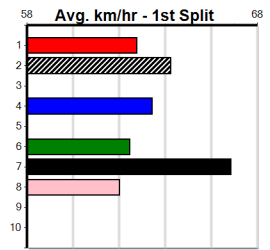

MR HUMMER LIMOS (300+ RANK)

Distance: 300m, Race Type: Grade 7, Total Prizemoney: $1,530
1st: $1,000, 2nd: $320, 3rd: $160, 4th: $50

Watchdog Tips:

Bet:

Form Box Wgt Dist Track Date Time BON Margin 1st/2nd (Time) PIR Checked Comment W/R Split 1 S/P Grade

ASTON FLURRY [7] BE Bitch Aug-22 Sire: ASTON RUPEE Dam: ASTON ZEPHYR
Owner(s): R Borda
Trainer: Mathew Tabb (Lara)
Winning Distances: < 300m (0) 300 - 399m (0) 400 - 499m (1) 500 - 599m (0) 600 - 699m (0) > 700m (0)
Winning Weights: 30.4(1)
Box History table and Prize Best Starts table included.

BIT OF ROMANCE [7] BE Dog Nov-22 Sire: SHIMA SHINE Dam: MISS MALFUNCTION
Owner(s): G Masterson
Trainer: Susan Richards (Devon Meadows)
Winning Distances: < 300m (0) 300 - 399m (0) 400 - 499m (1) 500 - 599m (0) 600 - 699m (0) > 700m (0)
Winning Weights: 31.2(1)
Box History table and Prize Best Starts table included.

BAMBI ROSE [7] RFW Bitch Jan-22 Sire: HOUDINI BOY Dam: HELEN'S TEDDY
Owner(s): D Furey
Trainer: Donna Furey (Pearcedale)
Winning Distances: < 300m (0) 300 - 399m (1) 400 - 499m (0) 500 - 599m (0) 600 - 699m (0) > 700m (0)
Winning Weights: 27.9(1)
Box History table and Prize Best Starts table included.

OUT OF TRICKS [7] WF Bitch Oct-21 Sire: OUT OF RANGE Dam: TAYLOR'S CHIP
Owner(s): S Porteus
Trainer: William Major (Tanjil South)
Winning Distances: < 300m (0) 300 - 399m (1) 400 - 499m (0) 500 - 599m (0) 600 - 699m (0) > 700m (0)
Winning Weights: 26.5(1)
Box History table and Prize Best Starts table included.

WHISKEY SPLASH [7] WBK Bitch Apr-21 Sire: WHISKEY RIOT Dam: LEKTRA MISS
Owner(s): J Belsham
Trainer: Damien Belsham (Longwarry)
Winning Distances: < 300m (0) 300 - 399m (1) 400 - 499m (0) 500 - 599m (0) 600 - 699m (0) > 700m (0)
Winning Weights: 24.1(1)
Box History table and Prize Best Starts table included.

1

2

3

4

5