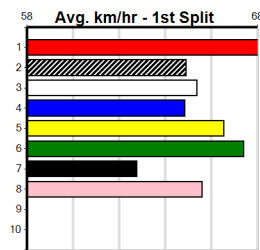

Watchdog Tips:

Bet:

Form Box Wgt Dist Track Date Time BON Margin 1st/2nd (Time) PIR Checked Comment W/R Split 1 S/P Grade

REDEEMING LILLY [5]
BK Bitch Jan-21 Sire: MY REDEEMER Dam: JERRA LILLY Trainer: David Pryse (Benloch)
Owner(s): D Pryse
Winning Distances: < 300m (0) 300 - 399m (5) 400 - 499m (0) 500 - 599m (0) 600 - 699m (0) > 700m (0)
Winning Weights: 29.5(1) 29.9(1) 30.1(2) 30.4(1)

Box	1st	2nd	3rd	4th	5th	6th	7th	8th
1								
2								
3	2			1		3	2	1
4			2					
5			1	1				3
6	1			2	1	1	2	1
7		1	1	1	2	2	2	1
8	2	1	2	1	1			

Prize Best Starts Trk/Dts APM: $8465.00, 19.64(8)-28/2/23, 48-5-2-6, 19-3-0-4, 1206

TANTANGARA GIRL [5]
WBK Bitch Aug-21 Sire: FERNANDO BALE Dam: CAPTAIN JACKIE Trainer: David Shovan (Powlett Planes)
Owner(s): D Shovan
Winning Distances: < 300m (0) 300 - 399m (1) 400 - 499m (3) 500 - 599m (1) 600 - 699m (0) > 700m (0)
Winning Weights: 24.2(1) 24.3(1) 24.4(1) 24.6(1) 25.2(1)

Box	1st	2nd	3rd	4th	5th	6th	7th	8th
1		2	1	5	2	1	1	1
2	1	1	1	2	1	1		
3	1					2	2	3
4		3		3	2			1
5		1	1	1	2			
6	1		1	1	2	1		1
7	1	2	1	3	2	3	2	
8	2	1	1	2	1	1		1

Prize Best Starts Trk/Dts APM: $12730.00, 19.99(1)-20/9/24, 73-5-11-6, 2-0-0-0, 2354

BLACK SPECTRE [5]
BK Dog Aug-21 Sire: FERNANDO BALE Dam: MEPUNGA SPECTRE Trainer: Michael Katsiris (Thomastown)
Owner(s): M Katsiris
Winning Distances: < 300m (0) 300 - 399m (2) 400 - 499m (0) 500 - 599m (4) 600 - 699m (1) > 700m (0)
Winning Weights: 30.1(1) 30.2(1) 30.6(2) 30.7(1) 30.9(1) 31.7(1)

Box	1st	2nd	3rd	4th	5th	6th	7th	8th
1			1	1				
2			1	1				3
3	2		1					
4	1		1		1	2		1
5	1		1		2			2
6	1		1			3	1	
7	1		1		2	1	1	
8	1	2	2		2			

Prize Best Starts Trk/Dts APM: $18415.00, 19.66(8)-29/5/24, 43-7-3-9, 5-1-0-1, 1911

WESTERN FEEL [5]
BK Dog May-22 Sire: ZIPPING GARTH Dam: DREAMY EYES Trainer: Judy Brereton (Tanjin South)
Owner(s): Eye Candy (SYN), C Wilk, K Gorman
Winning Distances: < 300m (0) 300 - 399m (3) 400 - 499m (0) 500 - 599m (0) 600 - 699m (0) > 700m (0)
Winning Weights: 31.6(1) 32.5(1) 32.6(1)

Box	1st	2nd	3rd	4th	5th	6th	7th	8th
1			1	1		2		3
2			2					1
3	1			2	1			
4	1		1	1		1	2	1
5							2	2
6		2				2		
7				1	1	1	2	
8	1	1	1	1	2	2		1

Prize Best Starts Trk/Dts APM: $5185.00, 19.78(8)-12/8/24, 42-3-3-5, 9-2-0-0, 3039

LUNA BEAUTY [5]
BK Bitch Dec-21 Sire: ALLEN DEED Dam: BLACK MUSTANG Trainer: David Pryse (Benloch)
Owner(s): J Porter
Winning Distances: < 300m (0) 300 - 399m (1) 400 - 499m (2) 500 - 599m (0) 600 - 699m (0) > 700m (0)
Winning Weights: 27.2(1) 27.8(1) 27.9(1)

Box	1st	2nd	3rd	4th	5th	6th	7th	8th
1	1				1	1		1
2								
3				1				1
4	1			1		1		1
5	2		1	1			1	1
6			1	1		1	1	1
7		1		2	1			
8		3	1	2				1

Prize Best Starts Trk/Dts APM: $6515.00, 19.76(8)-27/11/24, 31-3-5-3, 14-1-2-1, 1009