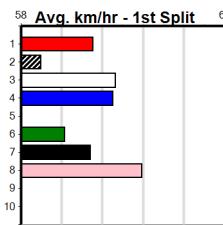

#### TRACK INFO

Outer Track  
 Track Circumference: 631m  
 Radius Top Turn: 60m  
 Track Width: 5.2m  
 Radius Home Turn: 64m  
 Inner Track  
 Track Circumference: 443m  
 Radius of Turn: 51m  
 Track Width: 7.0m