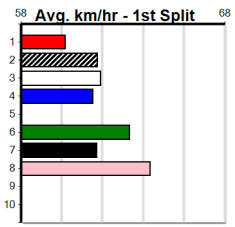

6

4:24PM

(VIC time)

Watchdog Tips: 0 0 0 0 Bet: .

Main race listing table with columns: Form, Box, Weight, Dist, Track, Date, Time, BON, Margin, 1st/2nd (Time), PIR, Checked, Comment, W/R, Split 1, S/P, Grade. Includes race details for 10 races, including horse names, trainers, owners, and winning boxes.