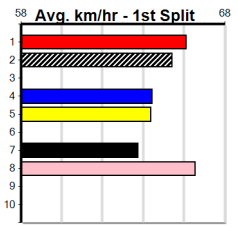

Geelong

12
6:24PM
(VIC time)

ONE MORE RACE TO GO

Distance: 400m, Race Type: Grade 5 T3, Total Prizemoney: $1,530
1st: $1,000, 2nd: $320, 3rd: $160, 4th: $50

Watchdog Tips: **0 0 0 0** Bet: **0**

Form Box Weight Dist Track Date Time BON Margin 1st/2nd (Time) PIR Checked Comment W/R Split 1 S/P Grade

1 RAPIDFIRE LAYLA [5]
BK B Apr-22 FABREGAS WYNBURN LUCIFER
Trainer: Claire Allen (Greendale)
3rd (1) 30.0 390 BAL R11 13-Nov-24 22.52 22.11 6.00LCAPTAIN ALICE (22.12) M/33 . . . 8.49 $22.80 5
5th (6) 29.7 300 HVL R10 17-Nov-24 17.01 16.66 5.50LSHEEZEL (16.66) M/7 . . . 4.08 $31.30 5
5th (8) 29.5 400 GEL R6 22-Nov-24 22.92 22.27 8.00LSUMMER KOBIE (22.36) S/55 . . . 8.60 $62.70 5
5th (7) 29.0 400 GEL R12 28-Nov-24 22.99 22.55 6.50LNATALIE BALE (22.55) M/56 . . W 8.47 $13.40 5
Owner(s): Just for us (SYN), B Hare, C Allen

Winning Boxes

1	2	3	4	5	6	7	8
1	1			1	2	1	1
Prize	$14,640.00						
Best	22.63						
Starts	37-6-6-7						
Trk/Dst	8-1-1-0						
APM	$7430						

2 QUILLA REEF [5]
BK B Feb-21 FERNANDO BALE BOQUILLA
Trainer: Wayne Gray (Wendouree)
2nd (7) 25.9 300 HVL R11 13-Oct-24 16.86 16.51 2.50LCHESTER CAMPBELL (16.70) Q/2 . . . 3.96 $6.40 5
3rd (1) 25.6 390 BAL R14 23-Oct-24 22.56 21.71 4.50LSTRESS TEST (22.26) M/22 . . . 8.40 $4.50 5
5th (2) 25.7 300 HVL R2 27-Oct-24 17.17 16.41 8.00LPOSH PAWS (16.63) M/4 . . . 3.98 $8.70 5
7th (6) 26.0 390 BAL R4 04-Nov-24 23.08 22.43 9.00LSPRING WATCH (22.46) M/57 . . . 8.66 $3.40 T3-5
Owner(s): R Boag

Winning Boxes

1	2	3	4	5	6	7	8
5	1				4	1	2
Prize	$25,520.00						
Best	22.84						
Starts	70-13-11-9						
Trk/Dst	5-0-1-1						
APM	$4179						

3 *** VACANT BOX ***
Trainer:
Owner(s):

Winning Boxes

1	2	3	4	5	6	7	8
Prize							
Best							
Starts							
Trk/Dst							
APM							

4 SHE DEVIL [5]
BK B Dec-20 AUSSIE INFRARED CAWBOURNE DOLLY
Trainer: Ebony Deglaitis (Moolap)
7th (7) 31.0 400 GEL R11 07-Oct-24 23.59 22.73 12.00LDESIRED PATH (22.77) S/77 . V0 . 8.93 $4.00 X45
5th (5) 30.9 400 GEL R7 15-Nov-24 22.96 22.35 5.50LLET'S WIN OLLIE (22.60) S/55 . . . 8.56 $32.00 X45
5th (6) 31.0 390 BAL R11 20-Nov-24 22.58 21.84 4.50LCOBBLE GIBLET (22.27) M/66 . . . 8.59 $4.90 5
5th (7) 31.4 390 BAL R5 25-Nov-24 22.71 22.22 7.50LEDI BALE (22.22) M/55 . . . 8.65 $2.40 T3-5
Owner(s): T Deglaitis

Winning Boxes

1	2	3	4	5	6	7	8
1	1	2	3	1	2	1	1
Prize	$33,055.00						
Best	22.49						
Starts	63-12-10-7						
Trk/Dst	26-5-3-3						
APM	$3744						

5 TOP SPEED GEAR (TAS)[5]
F D Jan-21 FERNANDO BALE JALLA ROMELDA
Trainer: Billy Galea (Rockbank)
6th (2) 32.5 450 BAL R7 23-Oct-24 25.71 24.99 6.00LBOMB LUCA (25.29) M/655 . . . 6.75 $29.10 5
3rd (4) 32.8 450 BAL R7 30-Oct-24 25.88 25.27 4.50LSOLAR SPECTRUM (25.57) M/455 . . . 6.74 $11.70 5
7th (2) 32.3 450 BAL R6 06-Nov-24 27.03 25.30 24.00LMR. KIA ORA (25.41) M/367 . . . 6.65 $18.60 5
8th (3) 32.7 350 HVL R9 24-Nov-24 19.98 19.03 3.00LESPECIAL CHARLIE (19.77) M/5 . . . 6.76 $25.70 5
Owner(s): C Fahey

Winning Boxes

1	2	3	4	5	6	7	8
1	2		1	1	1	2	4
Prize	$39,827.86						
Best	FSTD						
Starts	71-9-10-15						
Trk/Dst	0-0-0-0						
APM	$6004						

6 *** VACANT BOX ***
Trainer:
Owner(s):

Winning Boxes

1	2	3	4	5	6	7	8
Prize							
Best							
Starts							
Trk/Dst							
APM