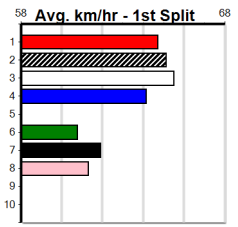

NP ELECTRICAL

Distance: 400m, Race Type: Grade 5 T3, Total Prizemoney: $1,530
1st: $1,000, 2nd: $320, 3rd: $160, 4th: $50

Watchdog Tips:

0 0 0 0

Bet:

Form Box Weight Dist Track Date Time BON Margin 1st/2nd (Time) PIR Checked Comment W/R Split 1 S/P Grade

1 MY GIRL TORI [5]
BK B Jun-21 FABREGAS SHE'S WICKED
Trainer: Daryl Weightman (Dean)
7th (2) 29.8 390 BAL R13 16-Sep-24 23.05 22.20 7.00PAW MARVEL (22.58) Q/14 . . . . 8.48 $3.70 T3-5
2nd (5) 29.5 400 GEL R5 08-Oct-24 23.03 22.73 2.75LBIG TRUCKER (22.84) M/12 . . . . 8.36 $11.50 5
3rd (7) 30.1 390 BAL R13 14-Oct-24 22.46 22.18 0.75LTINKER MIKE (22.42) M/21 . . . . 8.45 $9.70 T3-5
4th (8) 29.8 400 GEL R5 26-Nov-24 23.16 22.58 4.50LSPICY PIPER (22.85) S/22 . . . . 8.40 $9.60 X45

Owner(s): D Weightman

Winning Boxes

1	2	3	4	5	6	7	8
				1	1		
Prize	$7,785.00						
Best	22.86						
Starts	33-4-4-7						
Trk/Dst	4-0-1-1						
APM	$1286						

2 OUR VISION [5]
BK B Dec-22 BERNARDO DENISE'S VISION
Trainer: Jason Sharp (Lara)
8th (2) 26.9 400 WGL R4 03-Oct-24 23.37 22.58 8.00BLACK TYCOON (22.82) M/57 . . . . 8.68 $1.40 T3-6
4th (5) 27.4 390 BAL R3 11-Nov-24 22.97 22.11 4.25LKISS ME RUBY (22.68) M/44 . . . . 8.71 $2.80 T3-6
1st (4) 27.5 400 GEL R3 19-Nov-24 22.89 22.65 4.25LRIVERDALE TURBO (23.19) Q/11 . . . . 8.46 $3.70 6G
3rd (7) 27.4 390 WBL R11 25-Nov-24 22.53 22.27 0.75LCAESARS PALACE (22.48) M/22 . . . . 8.64 $1.50 5

Owner(s): The Milkmen (SYN), C Dalli, J Russo

Winning Boxes

1	2	3	4	5	6	7	8
		2				1	
Prize	$4,480.00						
Best	22.66						
Starts	16-3-1-3						
Trk/Dst	5-2-0-2						
APM	$2820						

3 CLARA STELLA [5]
BK B Feb-21 ZAMBORA BROCKIE ZINNIA
Trainer: Cameron Knott (Mount Camel)
7th (7) 24.6 350 HVL R8 01-Nov-24 20.30 19.69 8.00REV QUERIDA (19.75) Q/3 . . . . 6.62 $54.30 T3-5
4th (7) 24.5 390 BAL R7 07-Nov-24 22.79 22.07 3.5LINGA SALLY (22.54) M/55 . . . . 8.77 $3.80 5
7th (8) 24.9 390 BAL R13 18-Nov-24 23.22 22.32 13.00BLOCK A BABE (22.35) M/47 . . . . 8.59 $16.40 T3-5
7th (8) 24.5 350 HVL R4 29-Nov-24 19.91 19.46 7.00LJAZZ HANDS (19.46) Q/5 . . . . 6.62 $20.00 T3-5

Owner(s): C Knott

Winning Boxes

1	2	3	4	5	6	7	8
1	2		2	1	1	1	1
Prize	$13,575.00						
Best	23.49						
Starts	52-9-9-5						
Trk/Dst	2-0-0-0						
APM	$1893						

ENG HVL 2024-11-29

4 BIG CONE TONE [5]
BK D Feb-22 BERNARDO BUSH BLOSSOM
Trainer: Billy Mcrae (Smythes Creek)
5th (7) 30.0 400 GEL R5 05-Nov-24 23.25 22.46 8.00LTUFF TOBY (22.69) M/45 . . . . 8.58 $3.10 5
3rd (3) 29.9 400 GEL R13 12-Nov-24 23.25 22.54 1.00LSOLAR TOBY (23.20) M/22 . . . . 8.53 $2.60 5
7th (7) 30.1 400 GEL R13 19-Nov-24 23.64 22.65 9.00BLACK PISTOL (23.03) M/47 . . . . 8.73 $2.10 5
2nd (6) 30.8 390 BAL R13 25-Nov-24 22.51 22.22 2.75LWESTERN'S BEAR (22.32) M/32 . . . . 8.50 $3.90 T3-5

Owner(s): P Notaro

Winning Boxes

1	2	3	4	5	6	7	8
1		1	1			1	4
Prize	$16,695.00						
Best	22.61						
Starts	45-8-7-4						
Trk/Dst	8-1-0-1						
APM	$2534						

5 *** VACANT BOX ***
Trainer:
Owner(s):

Winning Boxes

1	2	3	4	5	6	7	8